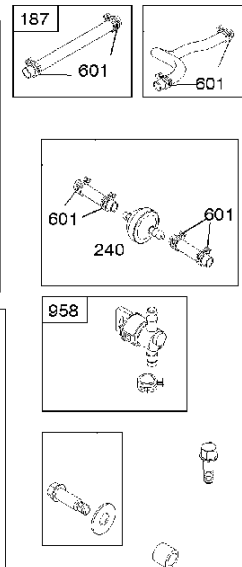

SPARE PARTS LIST

ENGINES & TRANSMISSIONS

BRIGGS & STRATTON ENGINES,
124T020251H1, 2017-01

Air filter

BRIGGS & STRATTON ENGINES, 124T020251H1, 2017-01

Ref	Part No	Description	Remark	QTY KIT
291	582 31 28-62	THERMOSTAT	593208	1
445A	585 39 02-01	AIR FILTER	491588S	1
535	585 39 03-01	PREFILTER	493537S	1
976	589 66 98-86	PURGE	694395	1
N/A	589 66 98-08	FILTER	Pre, Workshop package, 4147	5
N/A	589 66 98-01	AIR FILTER	Workshop package, 4101	5
N/A	589 66 98-98	SERVICE KIT	Tune up kit, Workshop package, 992233	1

Carburetor

BRIGGS & STRATTON ENGINES, 124T020251H1, 2017-01

Ref	Part No	Description	Remark	QTY KIT
125A	585 47 55-01	CARBURETTOR	799868	1

WARNING LABEL

REPAIR MANUAL

Cylinder

BRIGGS & STRATTON ENGINES, 124T020251H1, 2017-01

Ref	Part No	Description	Remark	QTY KIT
16	589 66 98-81	CRANKSHAFT	797019	1
24	582 28 90-90	WOODRUFF KEY	222698S	1
25	589 66 98-89	PISTON	799063	1
25	585 39 26-01	PISTON	590404	1
29	585 39 27-01	CONNECTING ROD	797306	1
46	585 39 30-01	CAMSHAFT	691449	1
50A	589 79 27-01	MANIFOLD	794305	1
337	582 31 23-71	SPARK PLUG CAP	796112S	1
337	589 66 98-40	SPARK PLUG	593941	1
635	582 31 35-85	SPARK PLUG CAP	66538S	1
N/A	589 66 98-12	KEY	Flywheel, Workshop package, 4181	10
N/A	589 66 98-07	KEY	Flywheel, Workshop package, 4144	50

Fuel system

BRIGGS & STRATTON ENGINES, 124T020251H1, 2017-01

Ref	Part No	Description	Remark	QTY	KIT
125E	585 47 54-01	CARBURETTOR	799866	1	
187	576 92 09-01	FUEL HOSE	791766	1	
240	584 96 03-01	FUEL FILTER	298090S	1	
601	582 28 77-32	CLAMP	791850	1	
957A	584 95 80-01	CAP	692046	1	
957C	585 35 48-01	FUEL TANK	799585	1	
958	584 95 81-01	VALVE	698183	1	
N/A	589 66 98-02	FUEL FILTER	Workshop package, 4105	5	