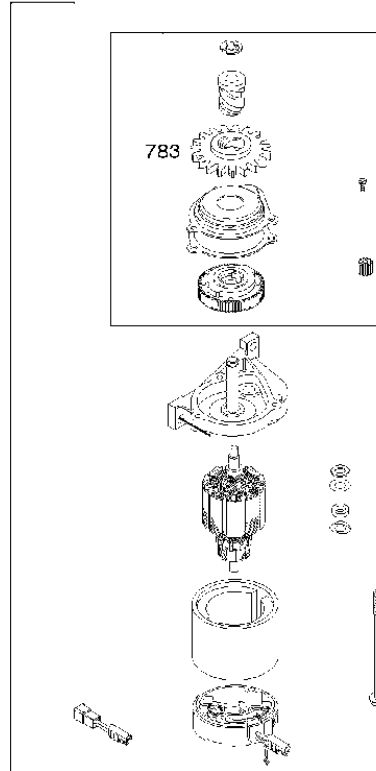

Carburetor

BRIGGS & STRATTON ENGINES, 124T020251H1, 2017-01

Ref	Part No	Description	Remark	QTY KIT
125A	585 47 55-01	CARBURETTOR	799868	1

WARNING LABEL

REPAIR MANUAL

Cylinder

BRIGGS & STRATTON ENGINES, 124T020251H1, 2017-01

Ref	Part No	Description	Remark	QTY KIT
16	589 66 98-81	CRANKSHAFT	797019	1
24	582 28 90-90	WOODRUFF KEY	222698S	1
25	589 66 98-89	PISTON	799063	1
25	585 39 26-01	PISTON	590404	1
29	585 39 27-01	CONNECTING ROD	797306	1
46	585 39 30-01	CAMSHAFT	691449	1
50A	589 79 27-01	MANIFOLD	794305	1
337	582 31 23-71	SPARK PLUG CAP	796112S	1
337	589 66 98-40	SPARK PLUG	593941	1
635	582 31 35-85	SPARK PLUG CAP	66538S	1
N/A	589 66 98-12	KEY	Flywheel, Workshop package, 4181	10
N/A	589 66 98-07	KEY	Flywheel, Workshop package, 4144	50

Fuel system

BRIGGS & STRATTON ENGINES, 124T020251H1, 2017-01

Ref	Part No	Description	Remark	QTY	KIT
125E	585 47 54-01	CARBURETTOR	799866	1	
187	576 92 09-01	FUEL HOSE	791766	1	
240	584 96 03-01	FUEL FILTER	298090S	1	
601	582 28 77-32	CLAMP	791850	1	
957A	584 95 80-01	CAP	692046	1	
957C	585 35 48-01	FUEL TANK	799585	1	
958	584 95 81-01	VALVE	698183	1	
N/A	589 66 98-02	FUEL FILTER	Workshop package, 4105	5	

Ignition system

BRIGGS & STRATTON ENGINES, 124T020251H1, 2017-01

Ref	Part No	Description	Remark	QTY KIT
60	585 39 07-01	HANDLE	281434S	1
333A	579 32 30-01	IGNITION MODULE	590455	1
362	585 39 09-01	SPARK PLUG CAP	793351	1
459	582 31 05-24	GRIPPER	281505S	1
474	585 35 55-01	ALTERNATOR	691991	1
608	582 31 25-73	STARTER HOUSING	497680	1
635	582 31 35-85	SPARK PLUG CAP	66538S	1
851	584 96 04-01	SPARK PLUG CAP	493880S	1
851A	585 24 24-01	SPARK PLUG CAP	692424	1
1210	582 31 26-05	STARTER PULLEY	498144	1
1211	582 31 26-05	STARTER PULLEY	498144	1
N/A	589 66 98-14	RATCHET	Workshop package, 4204	10