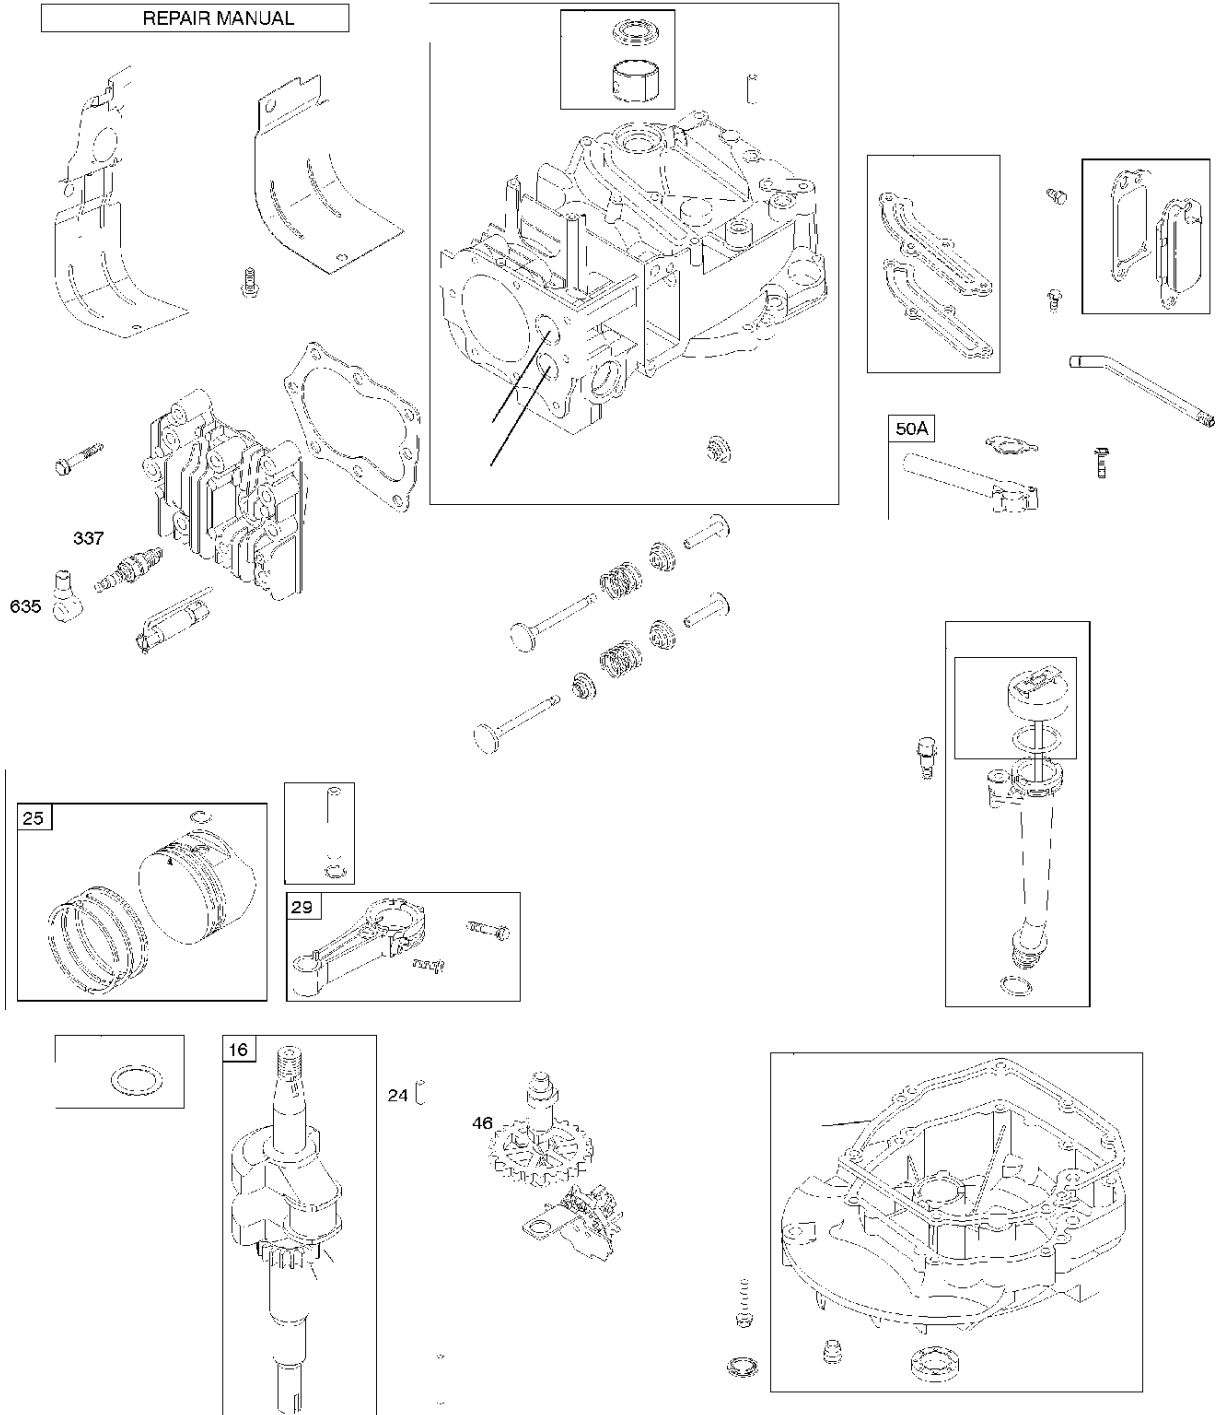

SPARE PARTS LIST

ENGINES & TRANSMISSIONS

BRIGGS & STRATTON ENGINES,
124T020251H1, 2017-01

Air filter

BRIGGS & STRATTON ENGINES, 124T020251H1, 2017-01

Ref	Part No	Description	Remark	QTY KIT
291	582 31 28-62	THERMOSTAT	593208	1
445A	585 39 02-01	AIR FILTER	491588S	1
535	585 39 03-01	PREFILTER	493537S	1
976	589 66 98-86	PURGE	694395	1
N/A	589 66 98-08	FILTER	Pre, Workshop package, 4147	5
N/A	589 66 98-01	AIR FILTER	Workshop package, 4101	5
N/A	589 66 98-98	SERVICE KIT	Tune up kit, Workshop package, 992233	1

Carburetor

BRIGGS & STRATTON ENGINES, 124T020251H1, 2017-01

Ref	Part No	Description	Remark	QTY KIT
125A	585 47 55-01	CARBURETTOR	799868	1

WARNING LABEL

REPAIR MANUAL

Cylinder

BRIGGS & STRATTON ENGINES, 124T020251H1, 2017-01

Ref	Part No	Description	Remark	QTY KIT
16	589 66 98-81	CRANKSHAFT	797019	1
24	582 28 90-90	WOODRUFF KEY	222698S	1
25	589 66 98-89	PISTON	799063	1
25	585 39 26-01	PISTON	590404	1
29	585 39 27-01	CONNECTING ROD	797306	1
46	585 39 30-01	CAMSHAFT	691449	1
50A	589 79 27-01	MANIFOLD	794305	1
337	582 31 23-71	SPARK PLUG CAP	796112S	1
337	589 66 98-40	SPARK PLUG	593941	1
635	582 31 35-85	SPARK PLUG CAP	66538S	1
N/A	589 66 98-12	KEY	Flywheel, Workshop package, 4181	10
N/A	589 66 98-07	KEY	Flywheel, Workshop package, 4144	50

Fuel system

BRIGGS & STRATTON ENGINES, 124T020251H1, 2017-01

Ref	Part No	Description	Remark	QTY	KIT
125E	585 47 54-01	CARBURETTOR	799866	1	
187	576 92 09-01	FUEL HOSE	791766	1	
240	584 96 03-01	FUEL FILTER	298090S	1	
601	582 28 77-32	CLAMP	791850	1	
957A	584 95 80-01	CAP	692046	1	
957C	585 35 48-01	FUEL TANK	799585	1	
958	584 95 81-01	VALVE	698183	1	
N/A	589 66 98-02	FUEL FILTER	Workshop package, 4105	5	