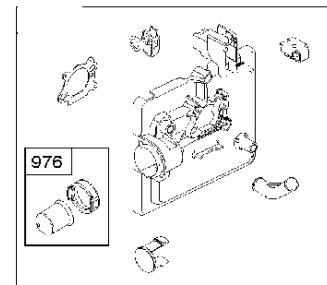

SPARE PARTS LIST

ENGINES & TRANSMISSIONS

BRIGGS & STRATTON ENGINES,
124T020251H1, 2017-01

Air filter

BRIGGS & STRATTON ENGINES, 124T020251H1, 2017-01

Ref	Part No	Description	Remark	QTY KIT
291	582 31 28-62	THERMOSTAT	593208	1
445A	585 39 02-01	AIR FILTER	491588S	1
535	585 39 03-01	PREFILTER	493537S	1
976	589 66 98-86	PURGE	694395	1
N/A	589 66 98-08	FILTER	Pre, Workshop package, 4147	5
N/A	589 66 98-01	AIR FILTER	Workshop package, 4101	5
N/A	589 66 98-98	SERVICE KIT	Tune up kit, Workshop package, 992233	1

Carburetor

BRIGGS & STRATTON ENGINES, 124T020251H1, 2017-01

Ref	Part No	Description	Remark	QTY KIT
125A	585 47 55-01	CARBURETTOR	799868	1

WARNING LABEL

REPAIR MANUAL

Cylinder

BRIGGS & STRATTON ENGINES, 124T020251H1, 2017-01

Ref	Part No	Description	Remark	QTY KIT
16	589 66 98-81	CRANKSHAFT	797019	1
24	582 28 90-90	WOODRUFF KEY	222698S	1
25	589 66 98-89	PISTON	799063	1
25	585 39 26-01	PISTON	590404	1
29	585 39 27-01	CONNECTING ROD	797306	1
46	585 39 30-01	CAMSHAFT	691449	1
50A	589 79 27-01	MANIFOLD	794305	1
337	582 31 23-71	SPARK PLUG CAP	796112S	1
337	589 66 98-40	SPARK PLUG	593941	1
635	582 31 35-85	SPARK PLUG CAP	66538S	1
N/A	589 66 98-12	KEY	Flywheel, Workshop package, 4181	10
N/A	589 66 98-07	KEY	Flywheel, Workshop package, 4144	50

Fuel system

BRIGGS & STRATTON ENGINES, 124T020251H1, 2017-01

Ref	Part No	Description	Remark	QTY	KIT
125E	585 47 54-01	CARBURETTOR	799866	1	
187	576 92 09-01	FUEL HOSE	791766	1	
240	584 96 03-01	FUEL FILTER	298090S	1	
601	582 28 77-32	CLAMP	791850	1	
957A	584 95 80-01	CAP	692046	1	
957C	585 35 48-01	FUEL TANK	799585	1	
958	584 95 81-01	VALVE	698183	1	
N/A	589 66 98-02	FUEL FILTER	Workshop package, 4105	5	