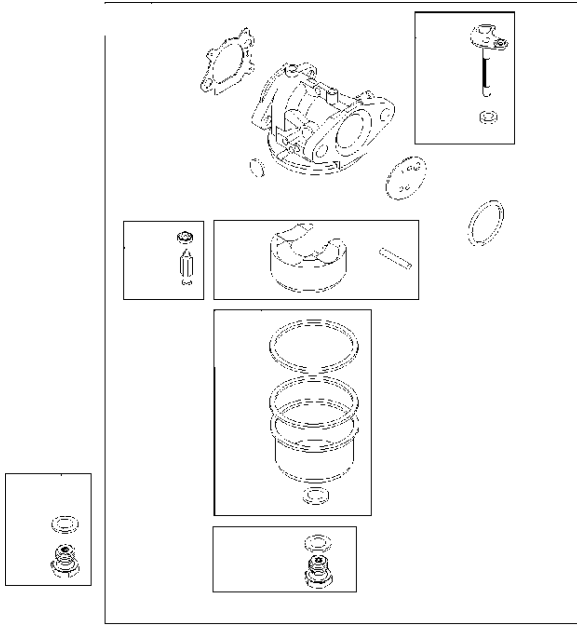

SPARE PARTS LIST

ENGINES & TRANSMISSIONS

BRIGGS & STRATTON ENGINES,
124T020251H1, 2017-01

Air filter

BRIGGS & STRATTON ENGINES, 124T020251H1, 2017-01

Ref	Part No	Description	Remark	QTY KIT
291	582 31 28-62	THERMOSTAT	593208	1
445A	585 39 02-01	AIR FILTER	491588S	1
535	585 39 03-01	PREFILTER	493537S	1
976	589 66 98-86	PURGE	694395	1
N/A	589 66 98-08	FILTER	Pre, Workshop package, 4147	5
N/A	589 66 98-01	AIR FILTER	Workshop package, 4101	5
N/A	589 66 98-98	SERVICE KIT	Tune up kit, Workshop package, 992233	1

Carburetor

BRIGGS & STRATTON ENGINES, 124T020251H1, 2017-01

Ref	Part No	Description	Remark	QTY KIT
125A	585 47 55-01	CARBURETTOR	799868	1

WARNING LABEL

REPAIR MANUAL

Cylinder

BRIGGS & STRATTON ENGINES, 124T020251H1, 2017-01

Ref	Part No	Description	Remark	QTY KIT
16	589 66 98-81	CRANKSHAFT	797019	1
24	582 28 90-90	WOODRUFF KEY	222698S	1
25	589 66 98-89	PISTON	799063	1
25	585 39 26-01	PISTON	590404	1
29	585 39 27-01	CONNECTING ROD	797306	1
46	585 39 30-01	CAMSHAFT	691449	1
50A	589 79 27-01	MANIFOLD	794305	1
337	582 31 23-71	SPARK PLUG CAP	796112S	1
337	589 66 98-40	SPARK PLUG	593941	1
635	582 31 35-85	SPARK PLUG CAP	66538S	1
N/A	589 66 98-12	KEY	Flywheel, Workshop package, 4181	10
N/A	589 66 98-07	KEY	Flywheel, Workshop package, 4144	50

Fuel system

BRIGGS & STRATTON ENGINES, 124T020251H1, 2017-01

Ref	Part No	Description	Remark	QTY	KIT
125E	585 47 54-01	CARBURETTOR	799866	1	
187	576 92 09-01	FUEL HOSE	791766	1	
240	584 96 03-01	FUEL FILTER	298090S	1	
601	582 28 77-32	CLAMP	791850	1	
957A	584 95 80-01	CAP	692046	1	
957C	585 35 48-01	FUEL TANK	799585	1	
958	584 95 81-01	VALVE	698183	1	
N/A	589 66 98-02	FUEL FILTER	Workshop package, 4105	5	