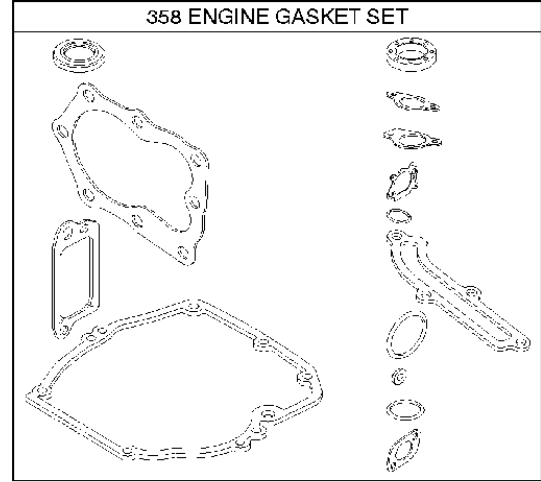

Carburetor

BRIGGS & STRATTON ENGINES, 124T020251H1, 2017-01

Ref	Part No	Description	Remark	QTY KIT
125A	585 47 55-01	CARBURETTOR	799868	1

WARNING LABEL

REPAIR MANUAL

Cylinder

BRIGGS & STRATTON ENGINES, 124T020251H1, 2017-01

Ref	Part No	Description	Remark	QTY KIT
16	589 66 98-81	CRANKSHAFT	797019	1
24	582 28 90-90	WOODRUFF KEY	222698S	1
25	589 66 98-89	PISTON	799063	1
25	585 39 26-01	PISTON	590404	1
29	585 39 27-01	CONNECTING ROD	797306	1
46	585 39 30-01	CAMSHAFT	691449	1
50A	589 79 27-01	MANIFOLD	794305	1
337	582 31 23-71	SPARK PLUG CAP	796112S	1
337	589 66 98-40	SPARK PLUG	593941	1
635	582 31 35-85	SPARK PLUG CAP	66538S	1
N/A	589 66 98-12	KEY	Flywheel, Workshop package, 4181	10
N/A	589 66 98-07	KEY	Flywheel, Workshop package, 4144	50

Fuel system

BRIGGS & STRATTON ENGINES, 124T020251H1, 2017-01

Ref	Part No	Description	Remark	QTY	KIT
125E	585 47 54-01	CARBURETTOR	799866	1	
187	576 92 09-01	FUEL HOSE	791766	1	
240	584 96 03-01	FUEL FILTER	298090S	1	
601	582 28 77-32	CLAMP	791850	1	
957A	584 95 80-01	CAP	692046	1	
957C	585 35 48-01	FUEL TANK	799585	1	
958	584 95 81-01	VALVE	698183	1	
N/A	589 66 98-02	FUEL FILTER	Workshop package, 4105	5	

Ignition system

BRIGGS & STRATTON ENGINES, 124T020251H1, 2017-01

Ref	Part No	Description	Remark	QTY KIT
60	585 39 07-01	HANDLE	281434S	1
333A	579 32 30-01	IGNITION MODULE	590455	1
362	585 39 09-01	SPARK PLUG CAP	793351	1
459	582 31 05-24	GRIPPER	281505S	1
474	585 35 55-01	ALTERNATOR	691991	1
608	582 31 25-73	STARTER HOUSING	497680	1
635	582 31 35-85	SPARK PLUG CAP	66538S	1
851	584 96 04-01	SPARK PLUG CAP	493880S	1
851A	585 24 24-01	SPARK PLUG CAP	692424	1
1210	582 31 26-05	STARTER PULLEY	498144	1
1211	582 31 26-05	STARTER PULLEY	498144	1
N/A	589 66 98-14	RATCHET	Workshop package, 4204	10