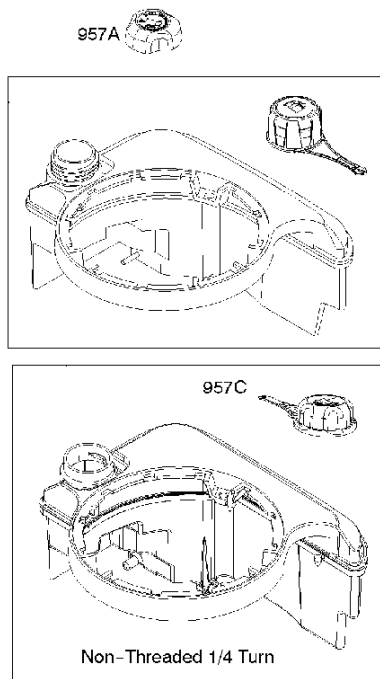

SPARE PARTS LIST

ENGINES & TRANSMISSIONS

BRIGGS & STRATTON ENGINES,
124T020251H1, 2017-01

Air filter

BRIGGS & STRATTON ENGINES, 124T020251H1, 2017-01

Ref	Part No	Description	Remark	QTY KIT
291	582 31 28-62	THERMOSTAT	593208	1
445A	585 39 02-01	AIR FILTER	491588S	1
535	585 39 03-01	PREFILTER	493537S	1
976	589 66 98-86	PURGE	694395	1
N/A	589 66 98-08	FILTER	Pre, Workshop package, 4147	5
N/A	589 66 98-01	AIR FILTER	Workshop package, 4101	5
N/A	589 66 98-98	SERVICE KIT	Tune up kit, Workshop package, 992233	1

Carburetor

BRIGGS & STRATTON ENGINES, 124T020251H1, 2017-01

Ref	Part No	Description	Remark	QTY KIT
125A	585 47 55-01	CARBURETTOR	799868	1

WARNING LABEL

REPAIR MANUAL

Cylinder

BRIGGS & STRATTON ENGINES, 124T020251H1, 2017-01

Ref	Part No	Description	Remark	QTY KIT
16	589 66 98-81	CRANKSHAFT	797019	1
24	582 28 90-90	WOODRUFF KEY	222698S	1
25	589 66 98-89	PISTON	799063	1
25	585 39 26-01	PISTON	590404	1
29	585 39 27-01	CONNECTING ROD	797306	1
46	585 39 30-01	CAMSHAFT	691449	1
50A	589 79 27-01	MANIFOLD	794305	1
337	582 31 23-71	SPARK PLUG CAP	796112S	1
337	589 66 98-40	SPARK PLUG	593941	1
635	582 31 35-85	SPARK PLUG CAP	66538S	1
N/A	589 66 98-12	KEY	Flywheel, Workshop package, 4181	10
N/A	589 66 98-07	KEY	Flywheel, Workshop package, 4144	50

Fuel system

BRIGGS & STRATTON ENGINES, 124T020251H1, 2017-01

Ref	Part No	Description	Remark	QTY	KIT
125E	585 47 54-01	CARBURETTOR	799866	1	
187	576 92 09-01	FUEL HOSE	791766	1	
240	584 96 03-01	FUEL FILTER	298090S	1	
601	582 28 77-32	CLAMP	791850	1	
957A	584 95 80-01	CAP	692046	1	
957C	585 35 48-01	FUEL TANK	799585	1	
958	584 95 81-01	VALVE	698183	1	
N/A	589 66 98-02	FUEL FILTER	Workshop package, 4105	5	