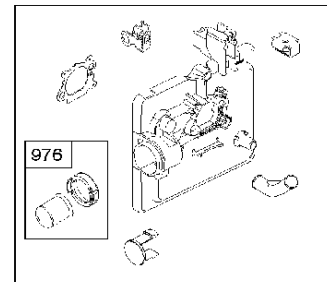

SPARE PARTS LIST

ENGINES & TRANSMISSIONS

BRIGGS & STRATTON ENGINES,
124T020251H1, 2017-01

Air filter

BRIGGS & STRATTON ENGINES, 124T020251H1, 2017-01

Ref	Part No	Description	Remark	QTY KIT
291	582 31 28-62	THERMOSTAT	593208	1
445A	585 39 02-01	AIR FILTER	491588S	1
535	585 39 03-01	PREFILTER	493537S	1
976	589 66 98-86	PURGE	694395	1
N/A	589 66 98-08	FILTER	Pre, Workshop package, 4147	5
N/A	589 66 98-01	AIR FILTER	Workshop package, 4101	5
N/A	589 66 98-98	SERVICE KIT	Tune up kit, Workshop package, 992233	1

Carburetor

BRIGGS & STRATTON ENGINES, 124T020251H1, 2017-01

Ref	Part No	Description	Remark	QTY KIT
125A	585 47 55-01	CARBURETTOR	799868	1

WARNING LABEL

REPAIR MANUAL

Cylinder

BRIGGS & STRATTON ENGINES, 124T020251H1, 2017-01

Ref	Part No	Description	Remark	QTY KIT
16	589 66 98-81	CRANKSHAFT	797019	1
24	582 28 90-90	WOODRUFF KEY	222698S	1
25	589 66 98-89	PISTON	799063	1
25	585 39 26-01	PISTON	590404	1
29	585 39 27-01	CONNECTING ROD	797306	1
46	585 39 30-01	CAMSHAFT	691449	1
50A	589 79 27-01	MANIFOLD	794305	1
337	582 31 23-71	SPARK PLUG CAP	796112S	1
337	589 66 98-40	SPARK PLUG	593941	1
635	582 31 35-85	SPARK PLUG CAP	66538S	1
N/A	589 66 98-12	KEY	Flywheel, Workshop package, 4181	10
N/A	589 66 98-07	KEY	Flywheel, Workshop package, 4144	50

Fuel system

BRIGGS & STRATTON ENGINES, 124T020251H1, 2017-01

Ref	Part No	Description	Remark	QTY	KIT
125E	585 47 54-01	CARBURETTOR	799866	1	
187	576 92 09-01	FUEL HOSE	791766	1	
240	584 96 03-01	FUEL FILTER	298090S	1	
601	582 28 77-32	CLAMP	791850	1	
957A	584 95 80-01	CAP	692046	1	
957C	585 35 48-01	FUEL TANK	799585	1	
958	584 95 81-01	VALVE	698183	1	
N/A	589 66 98-02	FUEL FILTER	Workshop package, 4105	5	