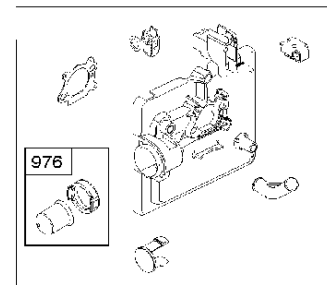

SPARE PARTS LIST

ENGINES & TRANSMISSIONS

BRIGGS & STRATTON ENGINES,
124T026228H1, 2017-01

Air filter

BRIGGS & STRATTON ENGINES, 124T026228H1, 2017-01

Ref	Part No	Description	Remark	QTY KIT
291	582 31 28-62	THERMOSTAT	593208	1
445A	585 39 02-01	AIR FILTER	491588S	1
535	585 39 03-01	PREFILTER	493537S	1
976	589 66 98-86	PURGE	694395	1
N/A	589 66 98-08	FILTER	Pre, Workshop package, 4147	5
N/A	589 66 98-01	AIR FILTER	Workshop package, 4101	5
N/A	589 66 98-98	SERVICE KIT	Tune up kit, Workshop package, 992233	1

Cylinder

BRIGGS & STRATTON ENGINES, 124T026228H1, 2017-01

Ref	Part No	Description	Remark	QTY KIT
16	589 66 98-82	CRANKSHAFT	797020	1
24	582 28 90-90	WOODRUFF KEY	222698S	1
25	589 66 98-89	PISTON	799063	1
25	585 39 26-01	PISTON	590404	1
29	585 39 27-01	CONNECTING ROD	797306	1
46	585 39 30-01	CAMSHAFT	691449	1
50A	589 79 27-01	MANIFOLD	794305	1
337	582 31 23-71	SPARK PLUG CAP	796112S	1
337	589 66 98-40	SPARK PLUG	593941	1
635	582 31 35-85	SPARK PLUG CAP	66538S	1
N/A	589 66 98-12	KEY	Flywheel, Workshop package, 4181	10
N/A	589 66 98-07	KEY	Flywheel, Workshop package, 4144	50

Fuel system

BRIGGS & STRATTON ENGINES, 124T026228H1, 2017-01

Ref	Part No	Description	Remark	QTY	KIT
125E	589 66 98-91	CARBURETTOR	799464	1	
187	576 92 09-01	FUEL HOSE	791766	1	
240	584 96 03-01	FUEL FILTER	298090S	1	
601	582 28 77-32	CLAMP	791850	1	
957A	584 95 80-01	CAP	692046	1	
957C	585 35 48-01	FUEL TANK	799585	1	
958	584 95 81-01	VALVE	698183	1	
N/A	589 66 98-02	FUEL FILTER	Workshop package, 4105	5	