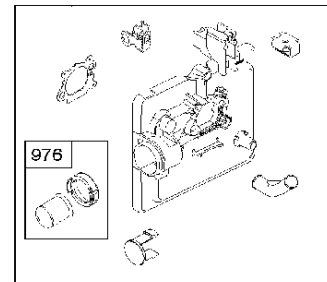

SPARE PARTS LIST

ENGINES & TRANSMISSIONS

BRIGGS & STRATTON ENGINES,
124T026228H1, 2017-01

Air filter

BRIGGS & STRATTON ENGINES, 124T026228H1, 2017-01

Ref	Part No	Description	Remark	QTY KIT
291	582 31 28-62	THERMOSTAT	593208	1
445A	585 39 02-01	AIR FILTER	491588S	1
535	585 39 03-01	PREFILTER	493537S	1
976	589 66 98-86	PURGE	694395	1
N/A	589 66 98-08	FILTER	Pre, Workshop package, 4147	5
N/A	589 66 98-01	AIR FILTER	Workshop package, 4101	5
N/A	589 66 98-98	SERVICE KIT	Tune up kit, Workshop package, 992233	1

Cylinder

BRIGGS & STRATTON ENGINES, 124T026228H1, 2017-01

Ref	Part No	Description	Remark	QTY KIT
16	589 66 98-82	CRANKSHAFT	797020	1
24	582 28 90-90	WOODRUFF KEY	222698S	1
25	589 66 98-89	PISTON	799063	1
25	585 39 26-01	PISTON	590404	1
29	585 39 27-01	CONNECTING ROD	797306	1
46	585 39 30-01	CAMSHAFT	691449	1
50A	589 79 27-01	MANIFOLD	794305	1
337	582 31 23-71	SPARK PLUG CAP	796112S	1
337	589 66 98-40	SPARK PLUG	593941	1
635	582 31 35-85	SPARK PLUG CAP	66538S	1
N/A	589 66 98-12	KEY	Flywheel, Workshop package, 4181	10
N/A	589 66 98-07	KEY	Flywheel, Workshop package, 4144	50

Fuel system

BRIGGS & STRATTON ENGINES, 124T026228H1, 2017-01

Ref	Part No	Description	Remark	QTY	KIT
125E	589 66 98-91	CARBURETTOR	799464	1	
187	576 92 09-01	FUEL HOSE	791766	1	
240	584 96 03-01	FUEL FILTER	298090S	1	
601	582 28 77-32	CLAMP	791850	1	
957A	584 95 80-01	CAP	692046	1	
957C	585 35 48-01	FUEL TANK	799585	1	
958	584 95 81-01	VALVE	698183	1	
N/A	589 66 98-02	FUEL FILTER	Workshop package, 4105	5	