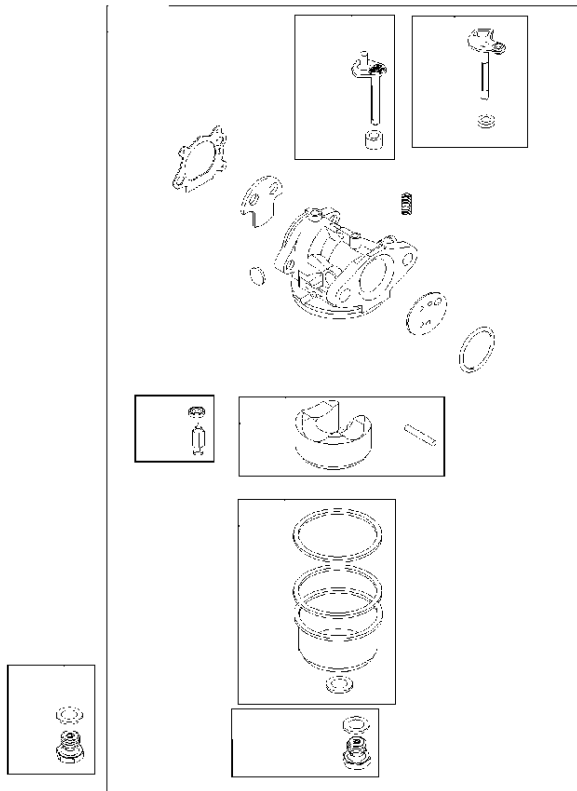

# SPARE PARTS LIST

ENGINES & TRANSMISSIONS

BRIGGS & STRATTON ENGINES,  
124T026243H1, 2017-01

## Air filter

BRIGGS &amp; STRATTON ENGINES, 124T026243H1, 2017-01

Ref	Part No	Description	Remark	QTY KIT
291	582 31 28-62	THERMOSTAT	593208	1
445A	585 39 02-01	AIR FILTER	491588S	1
535	585 39 03-01	PREFILTER	493537S	1
976	589 66 98-86	PURGE	694395	1
N/A	589 66 98-08	FILTER	Pre, Workshop package, 4147	5
N/A	589 66 98-01	AIR FILTER	Workshop package, 4101	5
N/A	589 66 98-98	SERVICE KIT	Tune up kit, Workshop package, 992233	1

Carburetor

BRIGGS & STRATTON ENGINES, 124T026243H1, 2017-01

Ref	Part No	Description	Remark	QTY KIT
125A	585 47 55-01	CARBURETTOR	799868	1

WARNING LABEL

REPAIR MANUAL

## Cylinder

BRIGGS &amp; STRATTON ENGINES, 124T026243H1, 2017-01

Ref	Part No	Description	Remark	QTY KIT
16	589 66 98-81	CRANKSHAFT	797019	1
24	582 28 90-90	WOODRUFF KEY	222698S	1
25	589 66 98-89	PISTON	799063	1
25	585 39 26-01	PISTON	590404	1
29	585 39 27-01	CONNECTING ROD	797306	1
46	585 39 30-01	CAMSHAFT	691449	1
50A	589 79 27-01	MANIFOLD	794305	1
337	582 31 23-71	SPARK PLUG CAP	796112S	1
337	589 66 98-40	SPARK PLUG	593941	1
635	582 31 35-85	SPARK PLUG CAP	66538S	1
N/A	589 66 98-12	KEY	Flywheel, Workshop package, 4181	10
N/A	589 66 98-07	KEY	Flywheel, Workshop package, 4144	50