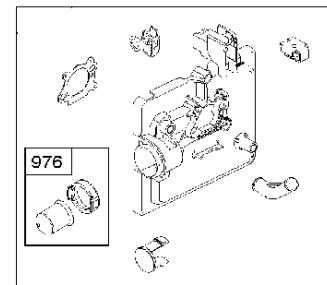

# SPARE PARTS LIST

ENGINES & TRANSMISSIONS

BRIGGS & STRATTON ENGINES,  
124T026243H1, 2017-01

Carburetor

BRIGGS & STRATTON ENGINES, 124T026243H1, 2017-01

Ref	Part No	Description	Remark	QTY KIT
125A	585 47 55-01	CARBURETTOR	799868	1

WARNING LABEL

REPAIR MANUAL

## Cylinder

BRIGGS &amp; STRATTON ENGINES, 124T026243H1, 2017-01

Ref	Part No	Description	Remark	QTY KIT
16	589 66 98-81	CRANKSHAFT	797019	1
24	582 28 90-90	WOODRUFF KEY	222698S	1
25	589 66 98-89	PISTON	799063	1
25	585 39 26-01	PISTON	590404	1
29	585 39 27-01	CONNECTING ROD	797306	1
46	585 39 30-01	CAMSHAFT	691449	1
50A	589 79 27-01	MANIFOLD	794305	1
337	582 31 23-71	SPARK PLUG CAP	796112S	1
337	589 66 98-40	SPARK PLUG	593941	1
635	582 31 35-85	SPARK PLUG CAP	66538S	1
N/A	589 66 98-12	KEY	Flywheel, Workshop package, 4181	10
N/A	589 66 98-07	KEY	Flywheel, Workshop package, 4144	50

## Fuel system

BRIGGS &amp; STRATTON ENGINES, 124T026243H1, 2017-01

Ref	Part No	Description	Remark	QTY	KIT
125E	585 47 54-01	CARBURETTOR	799866	1	
187	576 92 09-01	FUEL HOSE	791766	1	
240	584 96 03-01	FUEL FILTER	298090S	1	
601	582 28 77-32	CLAMP	791850	1	
957A	584 95 80-01	CAP	692046	1	
957C	585 35 48-01	FUEL TANK	799585	1	
958	584 95 81-01	VALVE	698183	1	
N/A	589 66 98-02	FUEL FILTER	Workshop package, 4105	5	