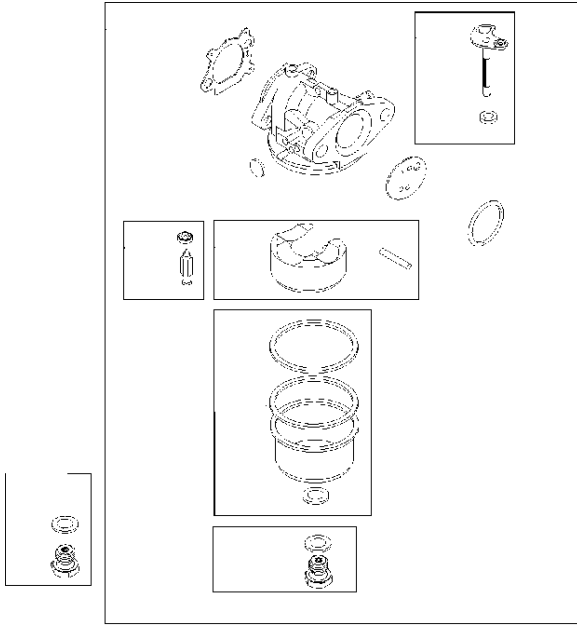

# SPARE PARTS LIST

ENGINES & TRANSMISSIONS

BRIGGS & STRATTON ENGINES,  
124T026243H1, 2017-01

## Air filter

BRIGGS &amp; STRATTON ENGINES, 124T026243H1, 2017-01

Ref	Part No	Description	Remark	QTY KIT
291	582 31 28-62	THERMOSTAT	593208	1
445A	585 39 02-01	AIR FILTER	491588S	1
535	585 39 03-01	PREFILTER	493537S	1
976	589 66 98-86	PURGE	694395	1
N/A	589 66 98-08	FILTER	Pre, Workshop package, 4147	5
N/A	589 66 98-01	AIR FILTER	Workshop package, 4101	5
N/A	589 66 98-98	SERVICE KIT	Tune up kit, Workshop package, 992233	1

Carburetor

BRIGGS & STRATTON ENGINES, 124T026243H1, 2017-01

Ref	Part No	Description	Remark	QTY KIT
125A	585 47 55-01	CARBURETTOR	799868	1

WARNING LABEL

REPAIR MANUAL

## Cylinder

BRIGGS &amp; STRATTON ENGINES, 124T026243H1, 2017-01

Ref	Part No	Description	Remark	QTY KIT
16	589 66 98-81	CRANKSHAFT	797019	1
24	582 28 90-90	WOODRUFF KEY	222698S	1
25	589 66 98-89	PISTON	799063	1
25	585 39 26-01	PISTON	590404	1
29	585 39 27-01	CONNECTING ROD	797306	1
46	585 39 30-01	CAMSHAFT	691449	1
50A	589 79 27-01	MANIFOLD	794305	1
337	582 31 23-71	SPARK PLUG CAP	796112S	1
337	589 66 98-40	SPARK PLUG	593941	1
635	582 31 35-85	SPARK PLUG CAP	66538S	1
N/A	589 66 98-12	KEY	Flywheel, Workshop package, 4181	10
N/A	589 66 98-07	KEY	Flywheel, Workshop package, 4144	50