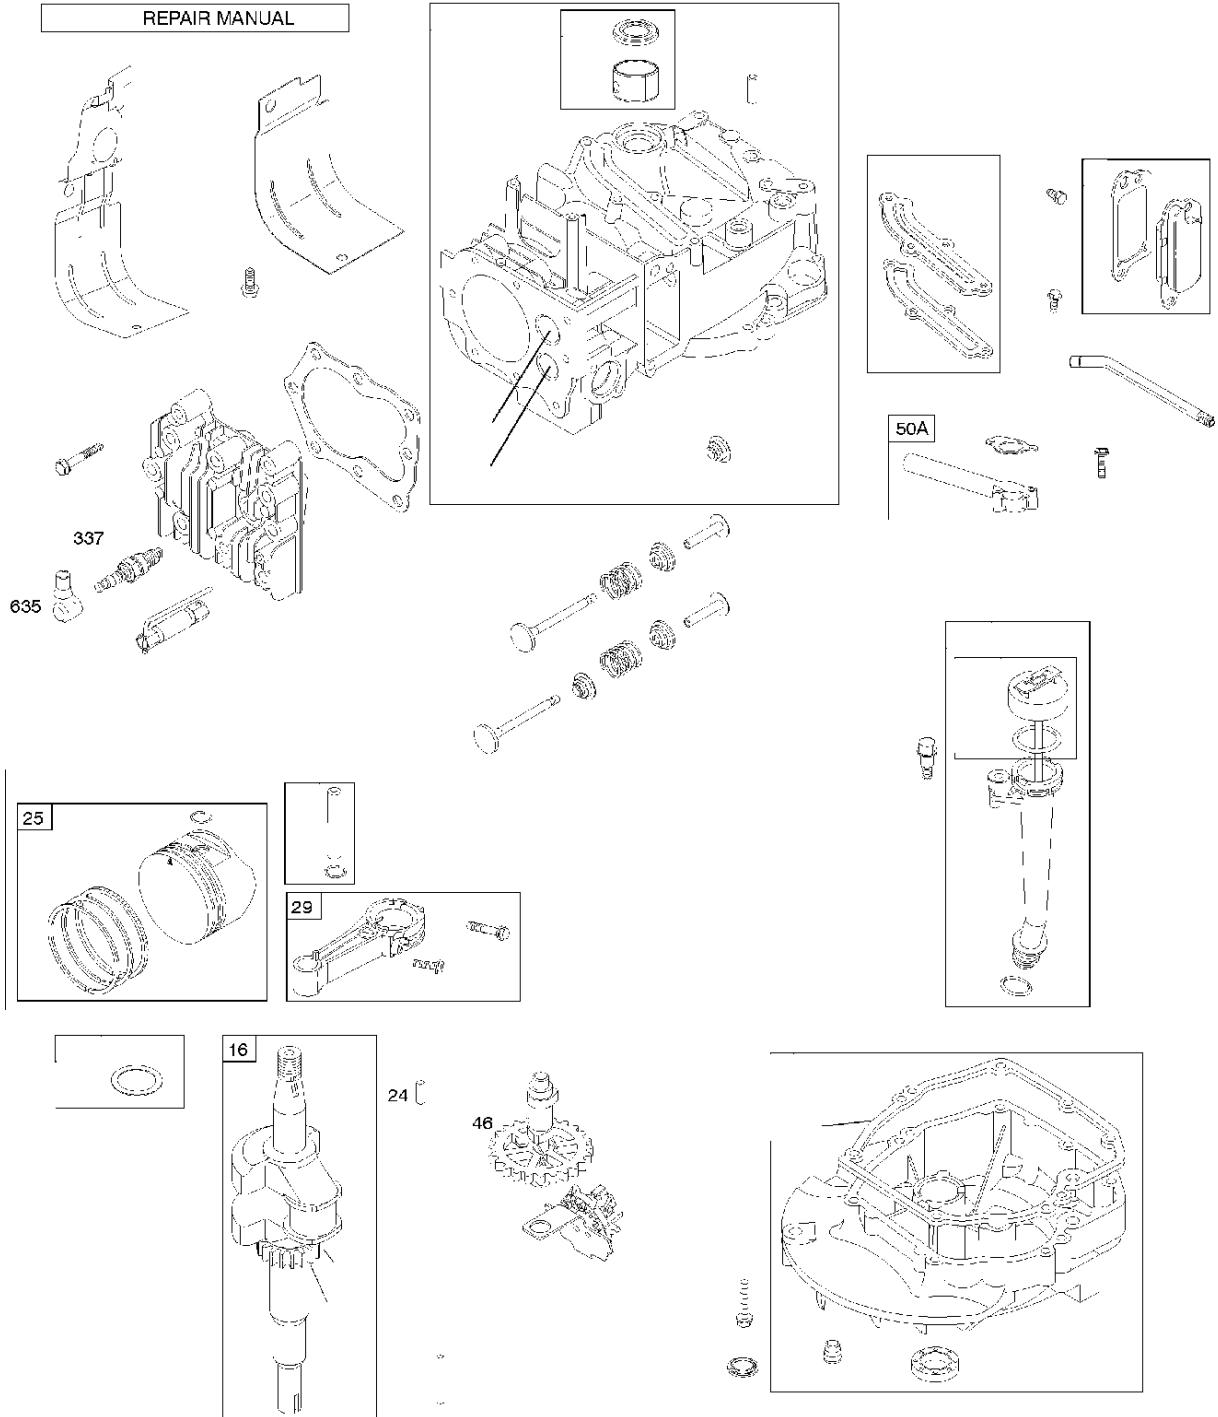

# SPARE PARTS LIST

ENGINES & TRANSMISSIONS

BRIGGS & STRATTON ENGINES,  
124T026243H1, 2017-01

Carburetor

BRIGGS & STRATTON ENGINES, 124T026243H1, 2017-01

Ref	Part No	Description	Remark	QTY KIT
125A	585 47 55-01	CARBURETTOR	799868	1

WARNING LABEL

REPAIR MANUAL

## Cylinder

BRIGGS &amp; STRATTON ENGINES, 124T026243H1, 2017-01

Ref	Part No	Description	Remark	QTY KIT
16	589 66 98-81	CRANKSHAFT	797019	1
24	582 28 90-90	WOODRUFF KEY	222698S	1
25	589 66 98-89	PISTON	799063	1
25	585 39 26-01	PISTON	590404	1
29	585 39 27-01	CONNECTING ROD	797306	1
46	585 39 30-01	CAMSHAFT	691449	1
50A	589 79 27-01	MANIFOLD	794305	1
337	582 31 23-71	SPARK PLUG CAP	796112S	1
337	589 66 98-40	SPARK PLUG	593941	1
635	582 31 35-85	SPARK PLUG CAP	66538S	1
N/A	589 66 98-12	KEY	Flywheel, Workshop package, 4181	10
N/A	589 66 98-07	KEY	Flywheel, Workshop package, 4144	50