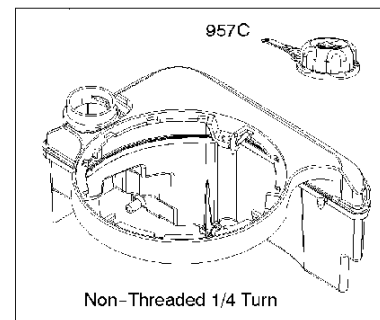

Carburetor

BRIGGS & STRATTON ENGINES, 124T026243H1, 2017-01

Ref	Part No	Description	Remark	QTY KIT
125A	585 47 55-01	CARBURETTOR	799868	1

WARNING LABEL

REPAIR MANUAL

## Cylinder

BRIGGS &amp; STRATTON ENGINES, 124T026243H1, 2017-01

Ref	Part No	Description	Remark	QTY KIT
16	589 66 98-81	CRANKSHAFT	797019	1
24	582 28 90-90	WOODRUFF KEY	222698S	1
25	589 66 98-89	PISTON	799063	1
25	585 39 26-01	PISTON	590404	1
29	585 39 27-01	CONNECTING ROD	797306	1
46	585 39 30-01	CAMSHAFT	691449	1
50A	589 79 27-01	MANIFOLD	794305	1
337	582 31 23-71	SPARK PLUG CAP	796112S	1
337	589 66 98-40	SPARK PLUG	593941	1
635	582 31 35-85	SPARK PLUG CAP	66538S	1
N/A	589 66 98-12	KEY	Flywheel, Workshop package, 4181	10
N/A	589 66 98-07	KEY	Flywheel, Workshop package, 4144	50