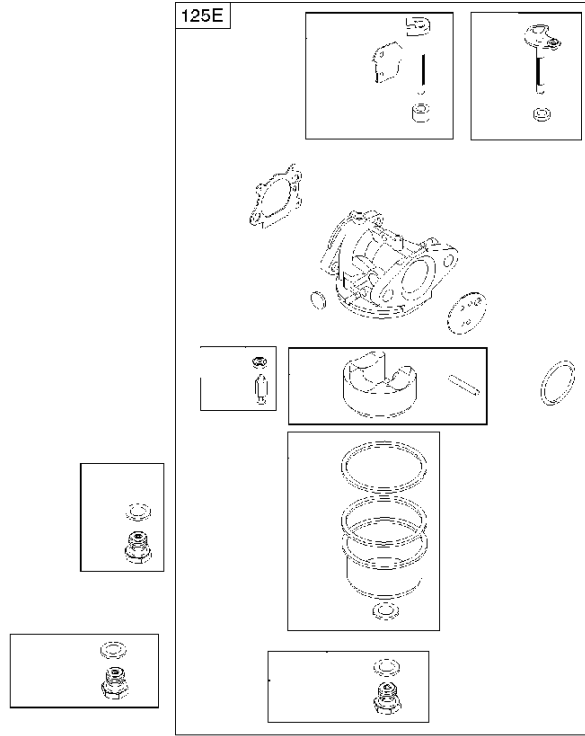

Carburetor

BRIGGS & STRATTON ENGINES, 124T026243H1, 2017-01

Ref	Part No	Description	Remark	QTY KIT
125A	585 47 55-01	CARBURETTOR	799868	1

WARNING LABEL

REPAIR MANUAL

## Cylinder

BRIGGS &amp; STRATTON ENGINES, 124T026243H1, 2017-01

Ref	Part No	Description	Remark	QTY KIT
16	589 66 98-81	CRANKSHAFT	797019	1
24	582 28 90-90	WOODRUFF KEY	222698S	1
25	589 66 98-89	PISTON	799063	1
25	585 39 26-01	PISTON	590404	1
29	585 39 27-01	CONNECTING ROD	797306	1
46	585 39 30-01	CAMSHAFT	691449	1
50A	589 79 27-01	MANIFOLD	794305	1
337	582 31 23-71	SPARK PLUG CAP	796112S	1
337	589 66 98-40	SPARK PLUG	593941	1
635	582 31 35-85	SPARK PLUG CAP	66538S	1
N/A	589 66 98-12	KEY	Flywheel, Workshop package, 4181	10
N/A	589 66 98-07	KEY	Flywheel, Workshop package, 4144	50