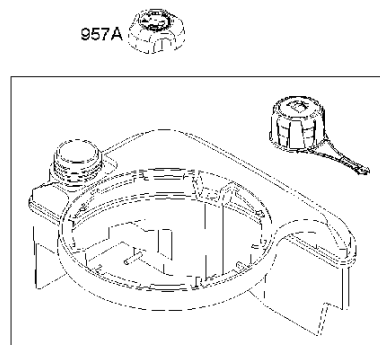

Carburetor

BRIGGS & STRATTON ENGINES, 124T026243H1, 2017-01

Ref	Part No	Description	Remark	QTY KIT
125A	585 47 55-01	CARBURETTOR	799868	1

WARNING LABEL

REPAIR MANUAL

## Cylinder

BRIGGS &amp; STRATTON ENGINES, 124T026243H1, 2017-01

Ref	Part No	Description	Remark	QTY KIT
16	589 66 98-81	CRANKSHAFT	797019	1
24	582 28 90-90	WOODRUFF KEY	222698S	1
25	589 66 98-89	PISTON	799063	1
25	585 39 26-01	PISTON	590404	1
29	585 39 27-01	CONNECTING ROD	797306	1
46	585 39 30-01	CAMSHAFT	691449	1
50A	589 79 27-01	MANIFOLD	794305	1
337	582 31 23-71	SPARK PLUG CAP	796112S	1
337	589 66 98-40	SPARK PLUG	593941	1
635	582 31 35-85	SPARK PLUG CAP	66538S	1
N/A	589 66 98-12	KEY	Flywheel, Workshop package, 4181	10
N/A	589 66 98-07	KEY	Flywheel, Workshop package, 4144	50