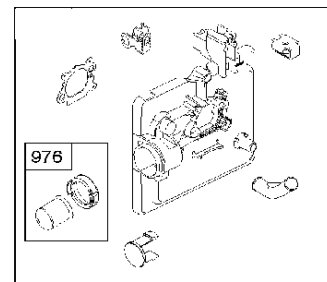

# SPARE PARTS LIST

ENGINES & TRANSMISSIONS

BRIGGS & STRATTON ENGINES,  
124T026243H1, 2017-01

Carburetor

BRIGGS & STRATTON ENGINES, 124T026243H1, 2017-01

Ref	Part No	Description	Remark	QTY KIT
125A	585 47 55-01	CARBURETTOR	799868	1

WARNING LABEL

REPAIR MANUAL

## Cylinder

BRIGGS &amp; STRATTON ENGINES, 124T026243H1, 2017-01

Ref	Part No	Description	Remark	QTY KIT
16	589 66 98-81	CRANKSHAFT	797019	1
24	582 28 90-90	WOODRUFF KEY	222698S	1
25	589 66 98-89	PISTON	799063	1
25	585 39 26-01	PISTON	590404	1
29	585 39 27-01	CONNECTING ROD	797306	1
46	585 39 30-01	CAMSHAFT	691449	1
50A	589 79 27-01	MANIFOLD	794305	1
337	582 31 23-71	SPARK PLUG CAP	796112S	1
337	589 66 98-40	SPARK PLUG	593941	1
635	582 31 35-85	SPARK PLUG CAP	66538S	1
N/A	589 66 98-12	KEY	Flywheel, Workshop package, 4181	10
N/A	589 66 98-07	KEY	Flywheel, Workshop package, 4144	50

## Fuel system

BRIGGS &amp; STRATTON ENGINES, 124T026243H1, 2017-01

Ref	Part No	Description	Remark	QTY	KIT
125E	585 47 54-01	CARBURETTOR	799866	1	
187	576 92 09-01	FUEL HOSE	791766	1	
240	584 96 03-01	FUEL FILTER	298090S	1	
601	582 28 77-32	CLAMP	791850	1	
957A	584 95 80-01	CAP	692046	1	
957C	585 35 48-01	FUEL TANK	799585	1	
958	584 95 81-01	VALVE	698183	1	
N/A	589 66 98-02	FUEL FILTER	Workshop package, 4105	5	