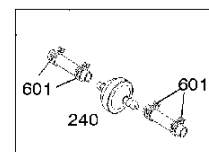

Carburetor

BRIGGS & STRATTON ENGINES, 124T026243H1, 2017-01

Ref	Part No	Description	Remark	QTY KIT
125A	585 47 55-01	CARBURETTOR	799868	1

WARNING LABEL

REPAIR MANUAL

## Cylinder

BRIGGS &amp; STRATTON ENGINES, 124T026243H1, 2017-01

Ref	Part No	Description	Remark	QTY KIT
16	589 66 98-81	CRANKSHAFT	797019	1
24	582 28 90-90	WOODRUFF KEY	222698S	1
25	589 66 98-89	PISTON	799063	1
25	585 39 26-01	PISTON	590404	1
29	585 39 27-01	CONNECTING ROD	797306	1
46	585 39 30-01	CAMSHAFT	691449	1
50A	589 79 27-01	MANIFOLD	794305	1
337	582 31 23-71	SPARK PLUG CAP	796112S	1
337	589 66 98-40	SPARK PLUG	593941	1
635	582 31 35-85	SPARK PLUG CAP	66538S	1
N/A	589 66 98-12	KEY	Flywheel, Workshop package, 4181	10
N/A	589 66 98-07	KEY	Flywheel, Workshop package, 4144	50