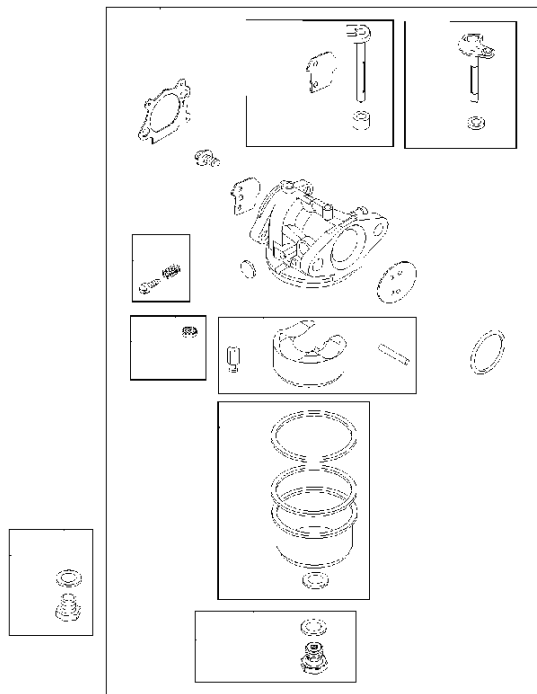

Carburetor

BRIGGS & STRATTON ENGINES, 124T026243H1, 2017-01

Ref	Part No	Description	Remark	QTY KIT
125A	585 47 55-01	CARBURETTOR	799868	1

WARNING LABEL

REPAIR MANUAL

## Cylinder

BRIGGS &amp; STRATTON ENGINES, 124T026243H1, 2017-01

Ref	Part No	Description	Remark	QTY KIT
16	589 66 98-81	CRANKSHAFT	797019	1
24	582 28 90-90	WOODRUFF KEY	222698S	1
25	589 66 98-89	PISTON	799063	1
25	585 39 26-01	PISTON	590404	1
29	585 39 27-01	CONNECTING ROD	797306	1
46	585 39 30-01	CAMSHAFT	691449	1
50A	589 79 27-01	MANIFOLD	794305	1
337	582 31 23-71	SPARK PLUG CAP	796112S	1
337	589 66 98-40	SPARK PLUG	593941	1
635	582 31 35-85	SPARK PLUG CAP	66538S	1
N/A	589 66 98-12	KEY	Flywheel, Workshop package, 4181	10
N/A	589 66 98-07	KEY	Flywheel, Workshop package, 4144	50

## Fuel system

BRIGGS &amp; STRATTON ENGINES, 124T026243H1, 2017-01

Ref	Part No	Description	Remark	QTY	KIT
125E	585 47 54-01	CARBURETTOR	799866	1	
187	576 92 09-01	FUEL HOSE	791766	1	
240	584 96 03-01	FUEL FILTER	298090S	1	
601	582 28 77-32	CLAMP	791850	1	
957A	584 95 80-01	CAP	692046	1	
957C	585 35 48-01	FUEL TANK	799585	1	
958	584 95 81-01	VALVE	698183	1	
N/A	589 66 98-02	FUEL FILTER	Workshop package, 4105	5	