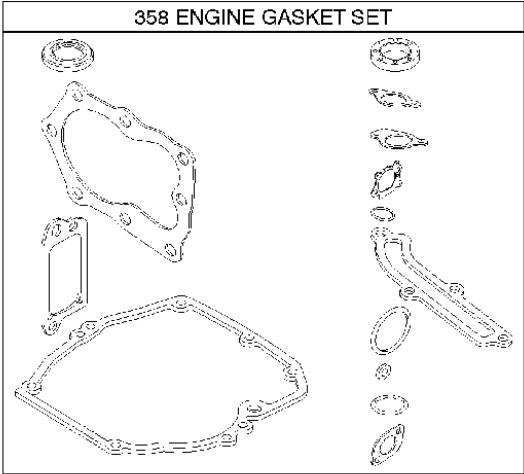

Gasket kit

BRIGGS & STRATTON ENGINES, 126T076683H1, 2017-01

Ref	Part No	Description	Remark	QTY KIT
309	585 39 25-01	ELECTRIC STARTER	799045	1
358	585 39 16-01	GASKET KIT	590508	1
783	584 95 97-01	GEAR	795099	1
937A	585 35 58-01	GEAR	799420	1
1095	585 39 15-01	GASKET KIT	590507	1