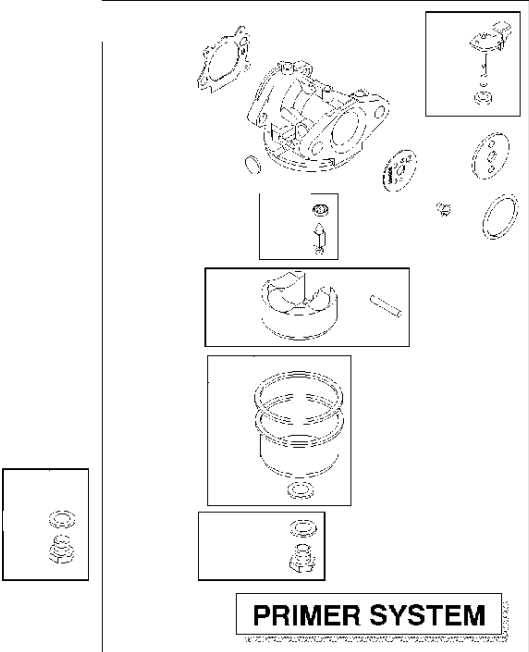

SPARE PARTS LIST

ENGINES & TRANSMISSIONS

BRIGGS & STRATTON ENGINES,
126T076683H1, 2017-01

Air filter

BRIGGS & STRATTON ENGINES, 126T076683H1, 2017-01

Ref	Part No	Description	Remark	QTY KIT
291	582 31 28-62	THERMOSTAT	593208	1
445A	585 39 02-01	AIR FILTER	491588S	1
535	585 39 03-01	PREFILTER	493537S	1
976	589 66 98-86	PURGE	694395	1
N/A	589 66 98-08	FILTER	Pre, Workshop package, 4147	5
N/A	589 66 98-01	AIR FILTER	Workshop package, 4101	5
N/A	589 66 98-98	SERVICE KIT	Tune up kit, Workshop package, 992233	1

Carburetor

BRIGGS & STRATTON ENGINES, 126T076683H1, 2017-01

Ref	Part No	Description	Remark	QTY KIT
125B	589 66 98-91	CARBURETTOR	799464	1

WARNING LABEL

REPAIR MANUAL

Cylinder

BRIGGS & STRATTON ENGINES, 126T076683H1, 2017-01

Ref	Part No	Description	Remark	QTY KIT
16	589 66 98-82	CRANKSHAFT	797020	1
24	582 28 90-90	WOODRUFF KEY	222698S	1
25	589 66 98-89	PISTON	799063	1
25	585 39 26-01	PISTON	590404	1
29	585 39 27-01	CONNECTING ROD	797306	1
46	585 39 30-01	CAMSHAFT	691449	1
50A	589 79 27-01	MANIFOLD	794305	1
337	582 31 23-71	SPARK PLUG CAP	796112S	1
337	589 66 98-40	SPARK PLUG	593941	1
635	582 31 35-85	SPARK PLUG CAP	66538S	1
N/A	589 66 98-12	KEY	Flywheel, Workshop package, 4181	10
N/A	589 66 98-07	KEY	Flywheel, Workshop package, 4144	50