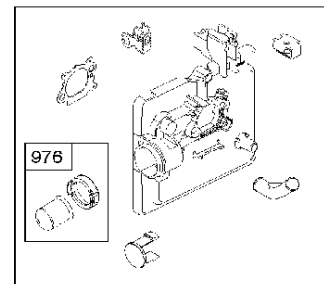

SPARE PARTS LIST

ENGINES & TRANSMISSIONS

BRIGGS & STRATTON ENGINES,
126T076683H1, 2017-01

Air filter

BRIGGS & STRATTON ENGINES, 126T076683H1, 2017-01

Ref	Part No	Description	Remark	QTY KIT
291	582 31 28-62	THERMOSTAT	593208	1
445A	585 39 02-01	AIR FILTER	491588S	1
535	585 39 03-01	PREFILTER	493537S	1
976	589 66 98-86	PURGE	694395	1
N/A	589 66 98-08	FILTER	Pre, Workshop package, 4147	5
N/A	589 66 98-01	AIR FILTER	Workshop package, 4101	5
N/A	589 66 98-98	SERVICE KIT	Tune up kit, Workshop package, 992233	1

Carburetor

BRIGGS & STRATTON ENGINES, 126T076683H1, 2017-01

Ref	Part No	Description	Remark	QTY KIT
125B	589 66 98-91	CARBURETTOR	799464	1

WARNING LABEL

REPAIR MANUAL

Cylinder

BRIGGS & STRATTON ENGINES, 126T076683H1, 2017-01

Ref	Part No	Description	Remark	QTY KIT
16	589 66 98-82	CRANKSHAFT	797020	1
24	582 28 90-90	WOODRUFF KEY	222698S	1
25	589 66 98-89	PISTON	799063	1
25	585 39 26-01	PISTON	590404	1
29	585 39 27-01	CONNECTING ROD	797306	1
46	585 39 30-01	CAMSHAFT	691449	1
50A	589 79 27-01	MANIFOLD	794305	1
337	582 31 23-71	SPARK PLUG CAP	796112S	1
337	589 66 98-40	SPARK PLUG	593941	1
635	582 31 35-85	SPARK PLUG CAP	66538S	1
N/A	589 66 98-12	KEY	Flywheel, Workshop package, 4181	10
N/A	589 66 98-07	KEY	Flywheel, Workshop package, 4144	50

Fuel system

BRIGGS & STRATTON ENGINES, 126T076683H1, 2017-01

Ref	Part No	Description	Remark	QTY KIT
187	576 92 09-01	FUEL HOSE	791766	1
240	584 96 03-01	FUEL FILTER	298090S	1
601	582 28 77-32	CLAMP	791850	1
957	585 35 48-01	FUEL TANK	799585	1
957A	584 95 80-01	CAP	692046	1
958	584 95 81-01	VALVE	698183	1
N/A	589 66 98-02	FUEL FILTER	Workshop package, 4105	5