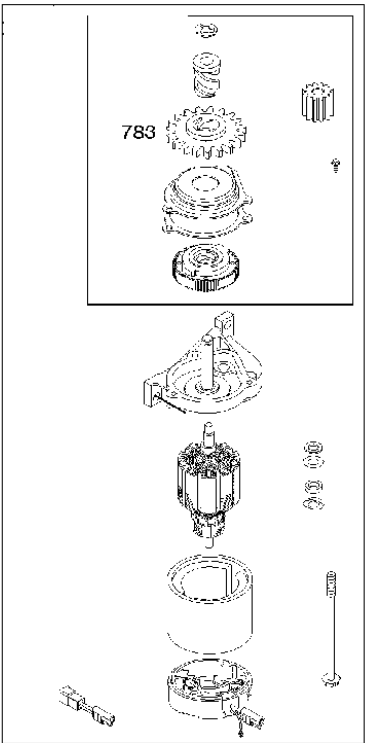

SPARE PARTS LIST

ENGINES & TRANSMISSIONS

BRIGGS & STRATTON ENGINES,
126T076683H1, 2017-01

Air filter

BRIGGS & STRATTON ENGINES, 126T076683H1, 2017-01

Ref	Part No	Description	Remark	QTY KIT
291	582 31 28-62	THERMOSTAT	593208	1
445A	585 39 02-01	AIR FILTER	491588S	1
535	585 39 03-01	PREFILTER	493537S	1
976	589 66 98-86	PURGE	694395	1
N/A	589 66 98-08	FILTER	Pre, Workshop package, 4147	5
N/A	589 66 98-01	AIR FILTER	Workshop package, 4101	5
N/A	589 66 98-98	SERVICE KIT	Tune up kit, Workshop package, 992233	1

Carburetor

BRIGGS & STRATTON ENGINES, 126T076683H1, 2017-01

Ref	Part No	Description	Remark	QTY KIT
125B	589 66 98-91	CARBURETTOR	799464	1

WARNING LABEL

REPAIR MANUAL

Cylinder

BRIGGS & STRATTON ENGINES, 126T076683H1, 2017-01

Ref	Part No	Description	Remark	QTY KIT
16	589 66 98-82	CRANKSHAFT	797020	1
24	582 28 90-90	WOODRUFF KEY	222698S	1
25	589 66 98-89	PISTON	799063	1
25	585 39 26-01	PISTON	590404	1
29	585 39 27-01	CONNECTING ROD	797306	1
46	585 39 30-01	CAMSHAFT	691449	1
50A	589 79 27-01	MANIFOLD	794305	1
337	582 31 23-71	SPARK PLUG CAP	796112S	1
337	589 66 98-40	SPARK PLUG	593941	1
635	582 31 35-85	SPARK PLUG CAP	66538S	1
N/A	589 66 98-12	KEY	Flywheel, Workshop package, 4181	10
N/A	589 66 98-07	KEY	Flywheel, Workshop package, 4144	50

Fuel system

BRIGGS & STRATTON ENGINES, 126T076683H1, 2017-01

Ref	Part No	Description	Remark	QTY KIT
187	576 92 09-01	FUEL HOSE	791766	1
240	584 96 03-01	FUEL FILTER	298090S	1
601	582 28 77-32	CLAMP	791850	1
957	585 35 48-01	FUEL TANK	799585	1
957A	584 95 80-01	CAP	692046	1
958	584 95 81-01	VALVE	698183	1
N/A	589 66 98-02	FUEL FILTER	Workshop package, 4105	5