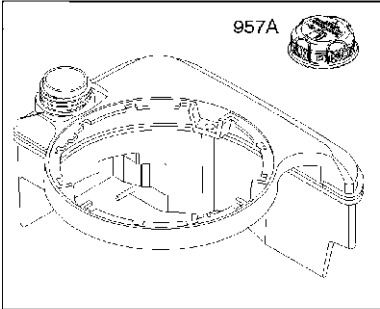

Carburetor

BRIGGS & STRATTON ENGINES, 126T076683H1, 2017-01

Ref	Part No	Description	Remark	QTY KIT
125B	589 66 98-91	CARBURETTOR	799464	1

WARNING LABEL

REPAIR MANUAL

Cylinder

BRIGGS & STRATTON ENGINES, 126T076683H1, 2017-01

Ref	Part No	Description	Remark	QTY KIT
16	589 66 98-82	CRANKSHAFT	797020	1
24	582 28 90-90	WOODRUFF KEY	222698S	1
25	589 66 98-89	PISTON	799063	1
25	585 39 26-01	PISTON	590404	1
29	585 39 27-01	CONNECTING ROD	797306	1
46	585 39 30-01	CAMSHAFT	691449	1
50A	589 79 27-01	MANIFOLD	794305	1
337	582 31 23-71	SPARK PLUG CAP	796112S	1
337	589 66 98-40	SPARK PLUG	593941	1
635	582 31 35-85	SPARK PLUG CAP	66538S	1
N/A	589 66 98-12	KEY	Flywheel, Workshop package, 4181	10
N/A	589 66 98-07	KEY	Flywheel, Workshop package, 4144	50