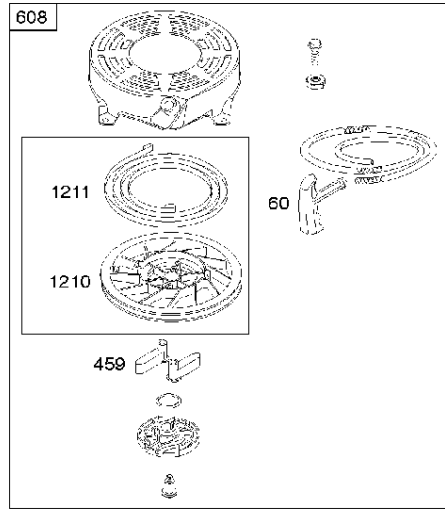

Carburetor

BRIGGS & STRATTON ENGINES, 126T076683H1, 2017-01

Ref	Part No	Description	Remark	QTY KIT
125B	589 66 98-91	CARBURETTOR	799464	1

WARNING LABEL

REPAIR MANUAL

Cylinder

BRIGGS & STRATTON ENGINES, 126T076683H1, 2017-01

Ref	Part No	Description	Remark	QTY KIT
16	589 66 98-82	CRANKSHAFT	797020	1
24	582 28 90-90	WOODRUFF KEY	222698S	1
25	589 66 98-89	PISTON	799063	1
25	585 39 26-01	PISTON	590404	1
29	585 39 27-01	CONNECTING ROD	797306	1
46	585 39 30-01	CAMSHAFT	691449	1
50A	589 79 27-01	MANIFOLD	794305	1
337	582 31 23-71	SPARK PLUG CAP	796112S	1
337	589 66 98-40	SPARK PLUG	593941	1
635	582 31 35-85	SPARK PLUG CAP	66538S	1
N/A	589 66 98-12	KEY	Flywheel, Workshop package, 4181	10
N/A	589 66 98-07	KEY	Flywheel, Workshop package, 4144	50

Fuel system

BRIGGS & STRATTON ENGINES, 126T076683H1, 2017-01

Ref	Part No	Description	Remark	QTY KIT
187	576 92 09-01	FUEL HOSE	791766	1
240	584 96 03-01	FUEL FILTER	298090S	1
601	582 28 77-32	CLAMP	791850	1
957	585 35 48-01	FUEL TANK	799585	1
957A	584 95 80-01	CAP	692046	1
958	584 95 81-01	VALVE	698183	1
N/A	589 66 98-02	FUEL FILTER	Workshop package, 4105	5

Gasket kit

BRIGGS & STRATTON ENGINES, 126T076683H1, 2017-01

Ref	Part No	Description	Remark	QTY KIT
309	585 39 25-01	ELECTRIC STARTER	799045	1
358	585 39 16-01	GASKET KIT	590508	1
783	584 95 97-01	GEAR	795099	1
937A	585 35 58-01	GEAR	799420	1
1095	585 39 15-01	GASKET KIT	590507	1