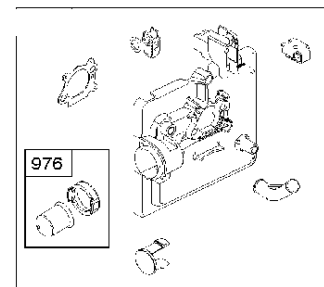

SPARE PARTS LIST

ENGINES & TRANSMISSIONS

BRIGGS & STRATTON ENGINES,
126T076683H1, 2017-01

Air filter

BRIGGS & STRATTON ENGINES, 126T076683H1, 2017-01

Ref	Part No	Description	Remark	QTY KIT
291	582 31 28-62	THERMOSTAT	593208	1
445A	585 39 02-01	AIR FILTER	491588S	1
535	585 39 03-01	PREFILTER	493537S	1
976	589 66 98-86	PURGE	694395	1
N/A	589 66 98-08	FILTER	Pre, Workshop package, 4147	5
N/A	589 66 98-01	AIR FILTER	Workshop package, 4101	5
N/A	589 66 98-98	SERVICE KIT	Tune up kit, Workshop package, 992233	1

Carburetor

BRIGGS & STRATTON ENGINES, 126T076683H1, 2017-01

Ref	Part No	Description	Remark	QTY KIT
125B	589 66 98-91	CARBURETTOR	799464	1

WARNING LABEL

REPAIR MANUAL

Cylinder

BRIGGS & STRATTON ENGINES, 126T076683H1, 2017-01

Ref	Part No	Description	Remark	QTY KIT
16	589 66 98-82	CRANKSHAFT	797020	1
24	582 28 90-90	WOODRUFF KEY	222698S	1
25	589 66 98-89	PISTON	799063	1
25	585 39 26-01	PISTON	590404	1
29	585 39 27-01	CONNECTING ROD	797306	1
46	585 39 30-01	CAMSHAFT	691449	1
50A	589 79 27-01	MANIFOLD	794305	1
337	582 31 23-71	SPARK PLUG CAP	796112S	1
337	589 66 98-40	SPARK PLUG	593941	1
635	582 31 35-85	SPARK PLUG CAP	66538S	1
N/A	589 66 98-12	KEY	Flywheel, Workshop package, 4181	10
N/A	589 66 98-07	KEY	Flywheel, Workshop package, 4144	50