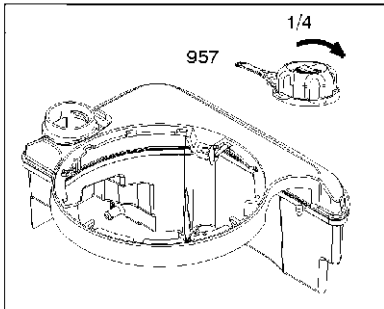

Carburetor

BRIGGS & STRATTON ENGINES, 126T076683H1, 2017-01

Ref	Part No	Description	Remark	QTY KIT
125B	589 66 98-91	CARBURETTOR	799464	1

WARNING LABEL

REPAIR MANUAL

Cylinder

BRIGGS & STRATTON ENGINES, 126T076683H1, 2017-01

Ref	Part No	Description	Remark	QTY KIT
16	589 66 98-82	CRANKSHAFT	797020	1
24	582 28 90-90	WOODRUFF KEY	222698S	1
25	589 66 98-89	PISTON	799063	1
25	585 39 26-01	PISTON	590404	1
29	585 39 27-01	CONNECTING ROD	797306	1
46	585 39 30-01	CAMSHAFT	691449	1
50A	589 79 27-01	MANIFOLD	794305	1
337	582 31 23-71	SPARK PLUG CAP	796112S	1
337	589 66 98-40	SPARK PLUG	593941	1
635	582 31 35-85	SPARK PLUG CAP	66538S	1
N/A	589 66 98-12	KEY	Flywheel, Workshop package, 4181	10
N/A	589 66 98-07	KEY	Flywheel, Workshop package, 4144	50