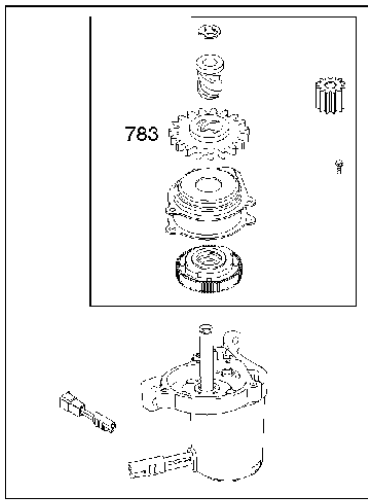

SPARE PARTS LIST

ENGINES & TRANSMISSIONS

BRIGGS & STRATTON ENGINES,
126T076683H1, 2017-01

Air filter

BRIGGS & STRATTON ENGINES, 126T076683H1, 2017-01

Ref	Part No	Description	Remark	QTY KIT
291	582 31 28-62	THERMOSTAT	593208	1
445A	585 39 02-01	AIR FILTER	491588S	1
535	585 39 03-01	PREFILTER	493537S	1
976	589 66 98-86	PURGE	694395	1
N/A	589 66 98-08	FILTER	Pre, Workshop package, 4147	5
N/A	589 66 98-01	AIR FILTER	Workshop package, 4101	5
N/A	589 66 98-98	SERVICE KIT	Tune up kit, Workshop package, 992233	1

Carburetor

BRIGGS & STRATTON ENGINES, 126T076683H1, 2017-01

Ref	Part No	Description	Remark	QTY KIT
125B	589 66 98-91	CARBURETTOR	799464	1

WARNING LABEL

REPAIR MANUAL

Cylinder

BRIGGS & STRATTON ENGINES, 126T076683H1, 2017-01

Ref	Part No	Description	Remark	QTY KIT
16	589 66 98-82	CRANKSHAFT	797020	1
24	582 28 90-90	WOODRUFF KEY	222698S	1
25	589 66 98-89	PISTON	799063	1
25	585 39 26-01	PISTON	590404	1
29	585 39 27-01	CONNECTING ROD	797306	1
46	585 39 30-01	CAMSHAFT	691449	1
50A	589 79 27-01	MANIFOLD	794305	1
337	582 31 23-71	SPARK PLUG CAP	796112S	1
337	589 66 98-40	SPARK PLUG	593941	1
635	582 31 35-85	SPARK PLUG CAP	66538S	1
N/A	589 66 98-12	KEY	Flywheel, Workshop package, 4181	10
N/A	589 66 98-07	KEY	Flywheel, Workshop package, 4144	50

Fuel system

BRIGGS & STRATTON ENGINES, 126T076683H1, 2017-01

Ref	Part No	Description	Remark	QTY KIT
187	576 92 09-01	FUEL HOSE	791766	1
240	584 96 03-01	FUEL FILTER	298090S	1
601	582 28 77-32	CLAMP	791850	1
957	585 35 48-01	FUEL TANK	799585	1
957A	584 95 80-01	CAP	692046	1
958	584 95 81-01	VALVE	698183	1
N/A	589 66 98-02	FUEL FILTER	Workshop package, 4105	5