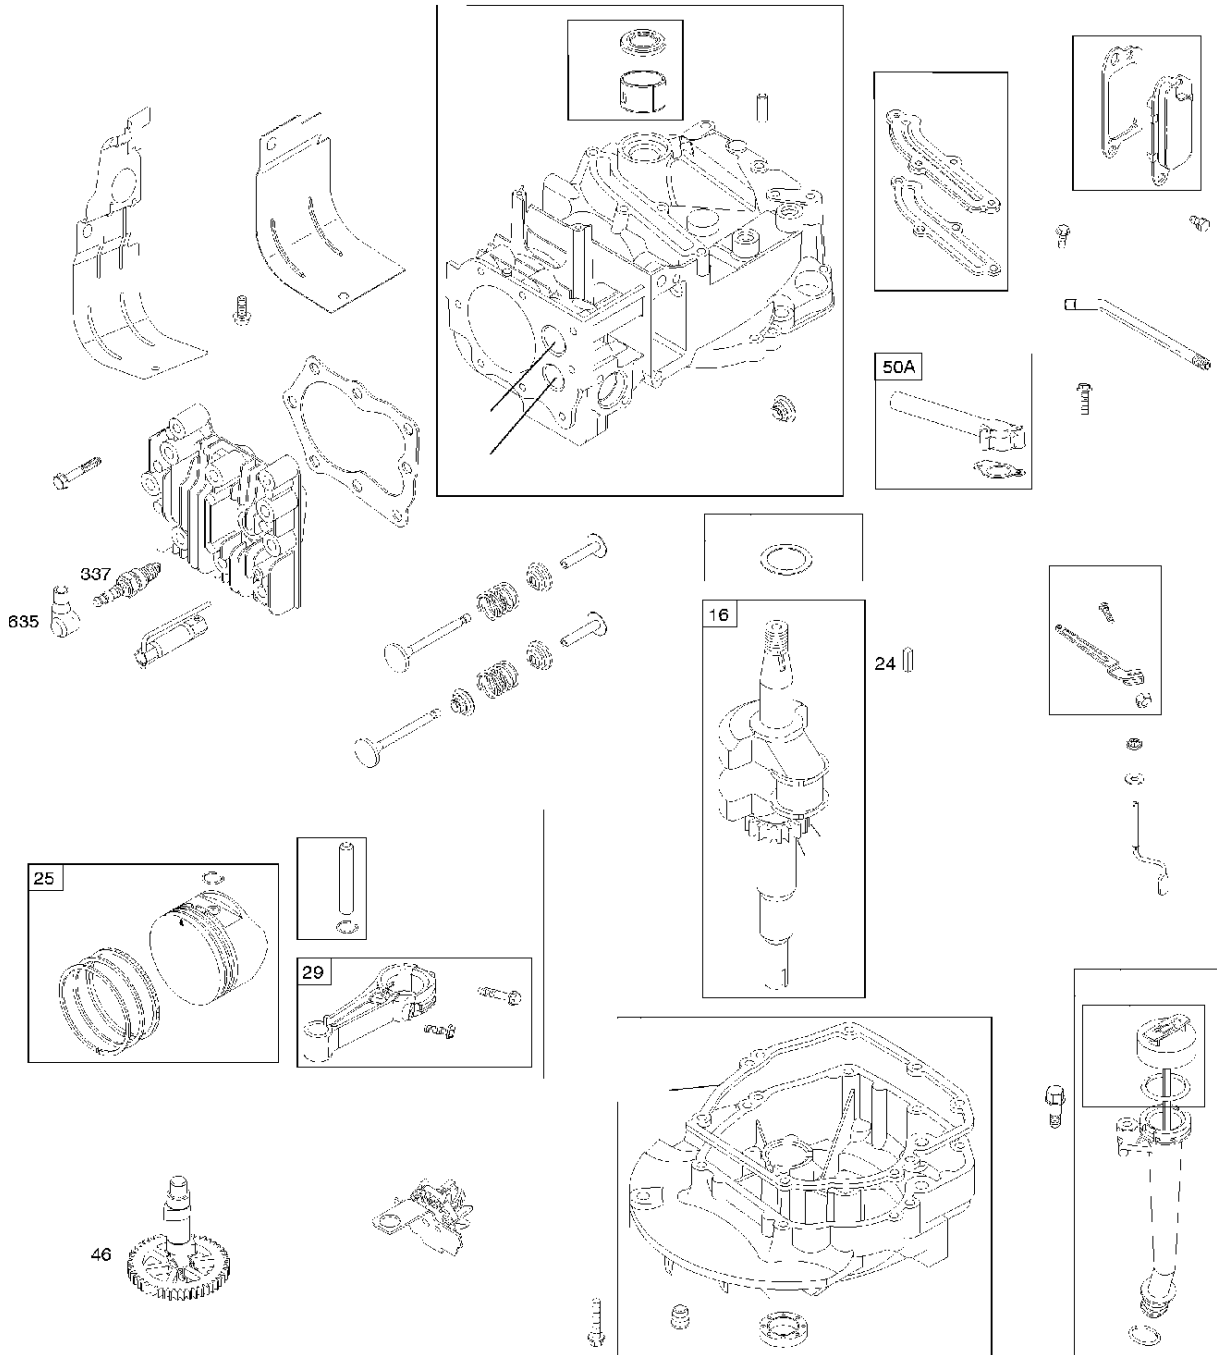

SPARE PARTS LIST

ENGINES & TRANSMISSIONS

BRIGGS & STRATTON ENGINES,
126T076683H1, 2017-01

Air filter

BRIGGS & STRATTON ENGINES, 126T076683H1, 2017-01

Ref	Part No	Description	Remark	QTY KIT
291	582 31 28-62	THERMOSTAT	593208	1
445A	585 39 02-01	AIR FILTER	491588S	1
535	585 39 03-01	PREFILTER	493537S	1
976	589 66 98-86	PURGE	694395	1
N/A	589 66 98-08	FILTER	Pre, Workshop package, 4147	5
N/A	589 66 98-01	AIR FILTER	Workshop package, 4101	5
N/A	589 66 98-98	SERVICE KIT	Tune up kit, Workshop package, 992233	1

Carburetor

BRIGGS & STRATTON ENGINES, 126T076683H1, 2017-01

Ref	Part No	Description	Remark	QTY KIT
125B	589 66 98-91	CARBURETTOR	799464	1

WARNING LABEL

REPAIR MANUAL

Cylinder

BRIGGS & STRATTON ENGINES, 126T076683H1, 2017-01

Ref	Part No	Description	Remark	QTY KIT
16	589 66 98-82	CRANKSHAFT	797020	1
24	582 28 90-90	WOODRUFF KEY	222698S	1
25	589 66 98-89	PISTON	799063	1
25	585 39 26-01	PISTON	590404	1
29	585 39 27-01	CONNECTING ROD	797306	1
46	585 39 30-01	CAMSHAFT	691449	1
50A	589 79 27-01	MANIFOLD	794305	1
337	582 31 23-71	SPARK PLUG CAP	796112S	1
337	589 66 98-40	SPARK PLUG	593941	1
635	582 31 35-85	SPARK PLUG CAP	66538S	1
N/A	589 66 98-12	KEY	Flywheel, Workshop package, 4181	10
N/A	589 66 98-07	KEY	Flywheel, Workshop package, 4144	50