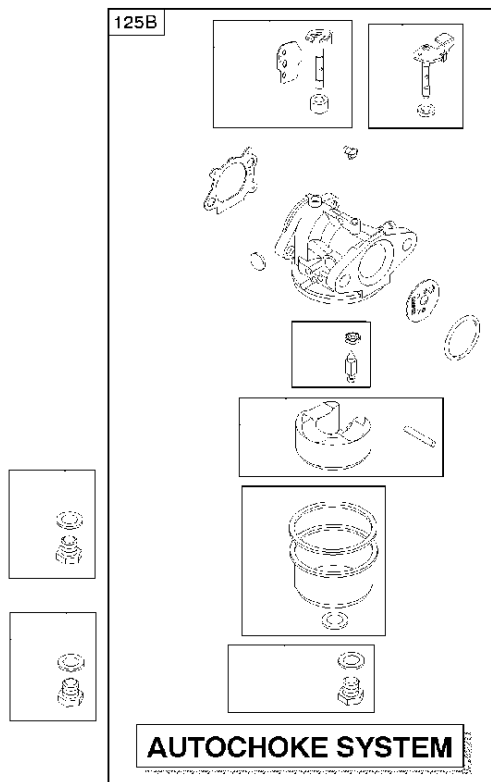

SPARE PARTS LIST

ENGINES & TRANSMISSIONS

BRIGGS & STRATTON ENGINES,
126T076695H1, 2017-01

Air filter

BRIGGS & STRATTON ENGINES, 126T076695H1, 2017-01

Ref	Part No	Description	Remark	QTY KIT
291	582 31 28-62	THERMOSTAT	593208	1
445A	585 39 02-01	AIR FILTER	491588S	1
535	585 39 03-01	PREFILTER	493537S	1
976	589 66 98-86	PURGE	694395	1
N/A	589 66 98-08	FILTER	Pre, Workshop package, 4147	5
N/A	589 66 98-01	AIR FILTER	Workshop package, 4101	5
N/A	589 66 98-98	SERVICE KIT	Tune up kit, Workshop package, 992233	1

Carburetor

BRIGGS & STRATTON ENGINES, 126T076695H1, 2017-01

Ref	Part No	Description	Remark	QTY KIT
125	585 47 55-01	CARBURETTOR	799868	1
125B	585 47 54-01	CARBURETTOR	799866	1

WARNING LABEL

REPAIR MANUAL

Cylinder

BRIGGS & STRATTON ENGINES, 126T076695H1, 2017-01

Ref	Part No	Description	Remark	QTY KIT
16	589 66 98-81	CRANKSHAFT	797019	1
24	582 28 90-90	WOODRUFF KEY	222698S	1
25	585 39 26-01	PISTON	590404	1
25	589 66 98-89	PISTON	799063	1
29	585 39 27-01	CONNECTING ROD	797306	1
46	585 39 30-01	CAMSHAFT	691449	1
50A	589 79 27-01	MANIFOLD	794305	1
337	589 66 98-40	SPARK PLUG	593941	1
337	582 31 23-71	SPARK PLUG CAP	796112S	1
635	582 31 35-85	SPARK PLUG CAP	66538S	1
N/A	589 66 98-12	KEY	Flywheel, Workshop package, 4181	10
N/A	589 66 98-07	KEY	Flywheel, Workshop package, 4144	50