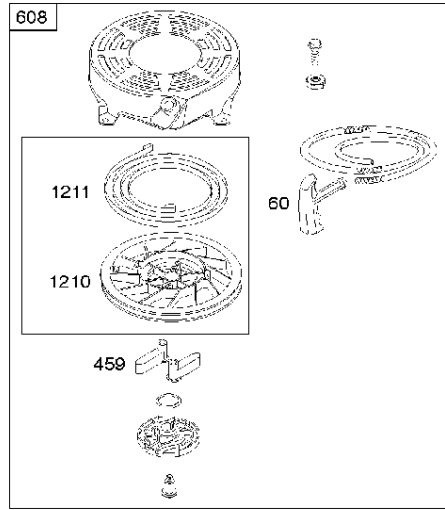

Carburetor

BRIGGS & STRATTON ENGINES, 126T076695H1, 2017-01

Ref	Part No	Description	Remark	QTY KIT
125	585 47 55-01	CARBURETTOR	799868	1
125B	585 47 54-01	CARBURETTOR	799866	1

WARNING LABEL

REPAIR MANUAL

Cylinder

BRIGGS & STRATTON ENGINES, 126T076695H1, 2017-01

Ref	Part No	Description	Remark	QTY KIT
16	589 66 98-81	CRANKSHAFT	797019	1
24	582 28 90-90	WOODRUFF KEY	222698S	1
25	585 39 26-01	PISTON	590404	1
25	589 66 98-89	PISTON	799063	1
29	585 39 27-01	CONNECTING ROD	797306	1
46	585 39 30-01	CAMSHAFT	691449	1
50A	589 79 27-01	MANIFOLD	794305	1
337	589 66 98-40	SPARK PLUG	593941	1
337	582 31 23-71	SPARK PLUG CAP	796112S	1
635	582 31 35-85	SPARK PLUG CAP	66538S	1
N/A	589 66 98-12	KEY	Flywheel, Workshop package, 4181	10
N/A	589 66 98-07	KEY	Flywheel, Workshop package, 4144	50

Fuel system

BRIGGS & STRATTON ENGINES, 126T076695H1, 2017-01

Ref	Part No	Description	Remark	QTY KIT
187	576 92 09-01	FUEL HOSE	791766	1
240	584 96 03-01	FUEL FILTER	298090S	1
601	582 28 77-32	CLAMP	791850	1
957	585 35 48-01	FUEL TANK	799585	1
957A	584 95 80-01	CAP	692046	1
958	584 95 81-01	VALVE	698183	1
N/A	589 66 98-02	FUEL FILTER	Workshop package, 4105	5

Gasket kit

BRIGGS & STRATTON ENGINES, 126T076695H1, 2017-01

Ref	Part No	Description	Remark	QTY KIT
309	585 39 25-01	ELECTRIC STARTER	799045	1
358	585 39 16-01	GASKET KIT	590508	1
783	584 95 97-01	GEAR	795099	1
937A	585 35 58-01	GEAR	799420	1
1095	585 39 15-01	GASKET KIT	590507	1