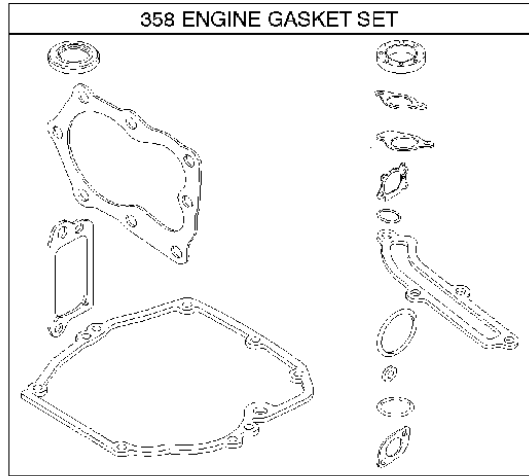

Carburetor

BRIGGS & STRATTON ENGINES, 126T076695H1, 2017-01

Ref	Part No	Description	Remark	QTY KIT
125	585 47 55-01	CARBURETTOR	799868	1
125B	585 47 54-01	CARBURETTOR	799866	1

WARNING LABEL

REPAIR MANUAL

Cylinder

BRIGGS & STRATTON ENGINES, 126T076695H1, 2017-01

Ref	Part No	Description	Remark	QTY KIT
16	589 66 98-81	CRANKSHAFT	797019	1
24	582 28 90-90	WOODRUFF KEY	222698S	1
25	585 39 26-01	PISTON	590404	1
25	589 66 98-89	PISTON	799063	1
29	585 39 27-01	CONNECTING ROD	797306	1
46	585 39 30-01	CAMSHAFT	691449	1
50A	589 79 27-01	MANIFOLD	794305	1
337	589 66 98-40	SPARK PLUG	593941	1
337	582 31 23-71	SPARK PLUG CAP	796112S	1
635	582 31 35-85	SPARK PLUG CAP	66538S	1
N/A	589 66 98-12	KEY	Flywheel, Workshop package, 4181	10
N/A	589 66 98-07	KEY	Flywheel, Workshop package, 4144	50

Fuel system

BRIGGS & STRATTON ENGINES, 126T076695H1, 2017-01

Ref	Part No	Description	Remark	QTY KIT
187	576 92 09-01	FUEL HOSE	791766	1
240	584 96 03-01	FUEL FILTER	298090S	1
601	582 28 77-32	CLAMP	791850	1
957	585 35 48-01	FUEL TANK	799585	1
957A	584 95 80-01	CAP	692046	1
958	584 95 81-01	VALVE	698183	1
N/A	589 66 98-02	FUEL FILTER	Workshop package, 4105	5