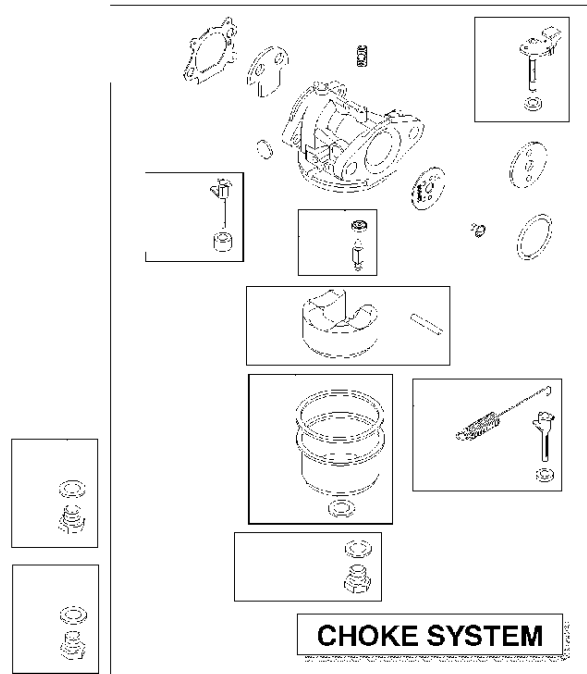

SPARE PARTS LIST

ENGINES & TRANSMISSIONS

BRIGGS & STRATTON ENGINES,
126T076695H1, 2017-01

Air filter

BRIGGS & STRATTON ENGINES, 126T076695H1, 2017-01

Ref	Part No	Description	Remark	QTY KIT
291	582 31 28-62	THERMOSTAT	593208	1
445A	585 39 02-01	AIR FILTER	491588S	1
535	585 39 03-01	PREFILTER	493537S	1
976	589 66 98-86	PURGE	694395	1
N/A	589 66 98-08	FILTER	Pre, Workshop package, 4147	5
N/A	589 66 98-01	AIR FILTER	Workshop package, 4101	5
N/A	589 66 98-98	SERVICE KIT	Tune up kit, Workshop package, 992233	1

Carburetor

BRIGGS & STRATTON ENGINES, 126T076695H1, 2017-01

Ref	Part No	Description	Remark	QTY KIT
125	585 47 55-01	CARBURETTOR	799868	1
125B	585 47 54-01	CARBURETTOR	799866	1

WARNING LABEL

REPAIR MANUAL

Cylinder

BRIGGS & STRATTON ENGINES, 126T076695H1, 2017-01

Ref	Part No	Description	Remark	QTY KIT
16	589 66 98-81	CRANKSHAFT	797019	1
24	582 28 90-90	WOODRUFF KEY	222698S	1
25	585 39 26-01	PISTON	590404	1
25	589 66 98-89	PISTON	799063	1
29	585 39 27-01	CONNECTING ROD	797306	1
46	585 39 30-01	CAMSHAFT	691449	1
50A	589 79 27-01	MANIFOLD	794305	1
337	589 66 98-40	SPARK PLUG	593941	1
337	582 31 23-71	SPARK PLUG CAP	796112S	1
635	582 31 35-85	SPARK PLUG CAP	66538S	1
N/A	589 66 98-12	KEY	Flywheel, Workshop package, 4181	10
N/A	589 66 98-07	KEY	Flywheel, Workshop package, 4144	50