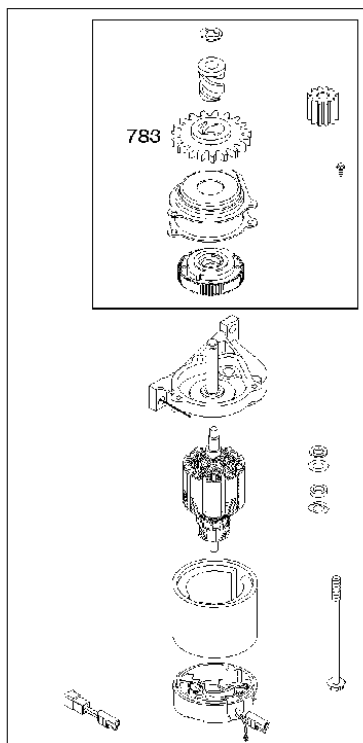

Carburetor

BRIGGS & STRATTON ENGINES, 126T076695H1, 2017-01

Ref	Part No	Description	Remark	QTY KIT
125	585 47 55-01	CARBURETTOR	799868	1
125B	585 47 54-01	CARBURETTOR	799866	1

WARNING LABEL

REPAIR MANUAL

Cylinder

BRIGGS & STRATTON ENGINES, 126T076695H1, 2017-01

Ref	Part No	Description	Remark	QTY KIT
16	589 66 98-81	CRANKSHAFT	797019	1
24	582 28 90-90	WOODRUFF KEY	222698S	1
25	585 39 26-01	PISTON	590404	1
25	589 66 98-89	PISTON	799063	1
29	585 39 27-01	CONNECTING ROD	797306	1
46	585 39 30-01	CAMSHAFT	691449	1
50A	589 79 27-01	MANIFOLD	794305	1
337	589 66 98-40	SPARK PLUG	593941	1
337	582 31 23-71	SPARK PLUG CAP	796112S	1
635	582 31 35-85	SPARK PLUG CAP	66538S	1
N/A	589 66 98-12	KEY	Flywheel, Workshop package, 4181	10
N/A	589 66 98-07	KEY	Flywheel, Workshop package, 4144	50

Fuel system

BRIGGS & STRATTON ENGINES, 126T076695H1, 2017-01

Ref	Part No	Description	Remark	QTY KIT
187	576 92 09-01	FUEL HOSE	791766	1
240	584 96 03-01	FUEL FILTER	298090S	1
601	582 28 77-32	CLAMP	791850	1
957	585 35 48-01	FUEL TANK	799585	1
957A	584 95 80-01	CAP	692046	1
958	584 95 81-01	VALVE	698183	1
N/A	589 66 98-02	FUEL FILTER	Workshop package, 4105	5

Gasket kit

BRIGGS & STRATTON ENGINES, 126T076695H1, 2017-01

Ref	Part No	Description	Remark	QTY KIT
309	585 39 25-01	ELECTRIC STARTER	799045	1
358	585 39 16-01	GASKET KIT	590508	1
783	584 95 97-01	GEAR	795099	1
937A	585 35 58-01	GEAR	799420	1
1095	585 39 15-01	GASKET KIT	590507	1