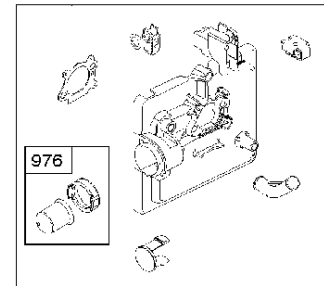

SPARE PARTS LIST

ENGINES & TRANSMISSIONS

BRIGGS & STRATTON ENGINES,
126T076695H1, 2017-01

Air filter

BRIGGS & STRATTON ENGINES, 126T076695H1, 2017-01

Ref	Part No	Description	Remark	QTY KIT
291	582 31 28-62	THERMOSTAT	593208	1
445A	585 39 02-01	AIR FILTER	491588S	1
535	585 39 03-01	PREFILTER	493537S	1
976	589 66 98-86	PURGE	694395	1
N/A	589 66 98-08	FILTER	Pre, Workshop package, 4147	5
N/A	589 66 98-01	AIR FILTER	Workshop package, 4101	5
N/A	589 66 98-98	SERVICE KIT	Tune up kit, Workshop package, 992233	1

Carburetor

BRIGGS & STRATTON ENGINES, 126T076695H1, 2017-01

Ref	Part No	Description	Remark	QTY KIT
125	585 47 55-01	CARBURETTOR	799868	1
125B	585 47 54-01	CARBURETTOR	799866	1

WARNING LABEL

REPAIR MANUAL

Cylinder

BRIGGS & STRATTON ENGINES, 126T076695H1, 2017-01

Ref	Part No	Description	Remark	QTY KIT
16	589 66 98-81	CRANKSHAFT	797019	1
24	582 28 90-90	WOODRUFF KEY	222698S	1
25	585 39 26-01	PISTON	590404	1
25	589 66 98-89	PISTON	799063	1
29	585 39 27-01	CONNECTING ROD	797306	1
46	585 39 30-01	CAMSHAFT	691449	1
50A	589 79 27-01	MANIFOLD	794305	1
337	589 66 98-40	SPARK PLUG	593941	1
337	582 31 23-71	SPARK PLUG CAP	796112S	1
635	582 31 35-85	SPARK PLUG CAP	66538S	1
N/A	589 66 98-12	KEY	Flywheel, Workshop package, 4181	10
N/A	589 66 98-07	KEY	Flywheel, Workshop package, 4144	50