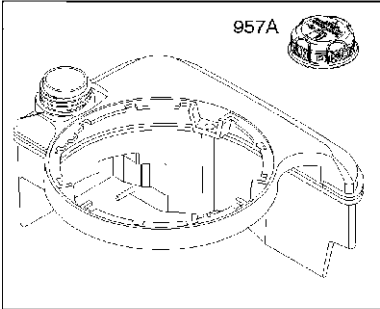

Carburetor

BRIGGS & STRATTON ENGINES, 126T076695H1, 2017-01

Ref	Part No	Description	Remark	QTY KIT
125	585 47 55-01	CARBURETTOR	799868	1
125B	585 47 54-01	CARBURETTOR	799866	1

WARNING LABEL

REPAIR MANUAL

Cylinder

BRIGGS & STRATTON ENGINES, 126T076695H1, 2017-01

Ref	Part No	Description	Remark	QTY KIT
16	589 66 98-81	CRANKSHAFT	797019	1
24	582 28 90-90	WOODRUFF KEY	222698S	1
25	585 39 26-01	PISTON	590404	1
25	589 66 98-89	PISTON	799063	1
29	585 39 27-01	CONNECTING ROD	797306	1
46	585 39 30-01	CAMSHAFT	691449	1
50A	589 79 27-01	MANIFOLD	794305	1
337	589 66 98-40	SPARK PLUG	593941	1
337	582 31 23-71	SPARK PLUG CAP	796112S	1
635	582 31 35-85	SPARK PLUG CAP	66538S	1
N/A	589 66 98-12	KEY	Flywheel, Workshop package, 4181	10
N/A	589 66 98-07	KEY	Flywheel, Workshop package, 4144	50