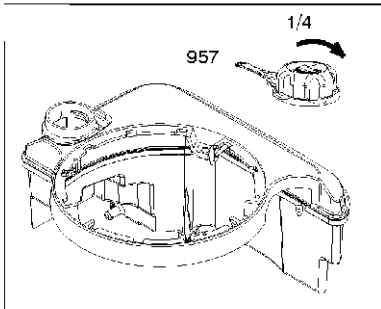

Carburetor

BRIGGS & STRATTON ENGINES, 126T076695H1, 2017-01

Ref	Part No	Description	Remark	QTY KIT
125	585 47 55-01	CARBURETTOR	799868	1
125B	585 47 54-01	CARBURETTOR	799866	1

WARNING LABEL

REPAIR MANUAL

Cylinder

BRIGGS & STRATTON ENGINES, 126T076695H1, 2017-01

Ref	Part No	Description	Remark	QTY KIT
16	589 66 98-81	CRANKSHAFT	797019	1
24	582 28 90-90	WOODRUFF KEY	222698S	1
25	585 39 26-01	PISTON	590404	1
25	589 66 98-89	PISTON	799063	1
29	585 39 27-01	CONNECTING ROD	797306	1
46	585 39 30-01	CAMSHAFT	691449	1
50A	589 79 27-01	MANIFOLD	794305	1
337	589 66 98-40	SPARK PLUG	593941	1
337	582 31 23-71	SPARK PLUG CAP	796112S	1
635	582 31 35-85	SPARK PLUG CAP	66538S	1
N/A	589 66 98-12	KEY	Flywheel, Workshop package, 4181	10
N/A	589 66 98-07	KEY	Flywheel, Workshop package, 4144	50