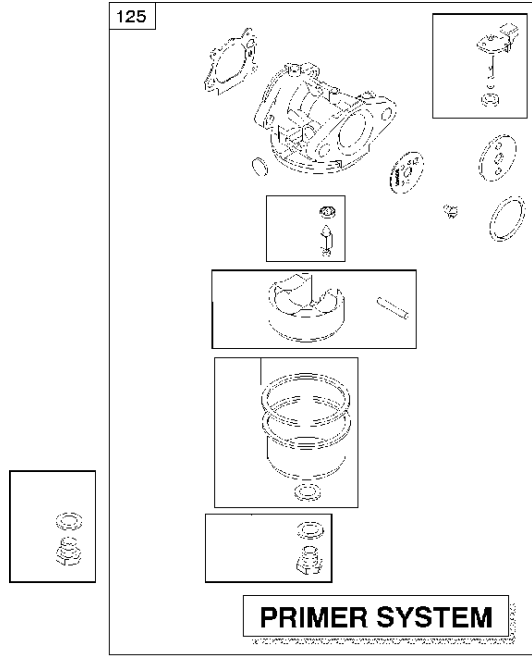

SPARE PARTS LIST

ENGINES & TRANSMISSIONS

BRIGGS & STRATTON ENGINES,
126T076695H1, 2017-01

Air filter

BRIGGS & STRATTON ENGINES, 126T076695H1, 2017-01

Ref	Part No	Description	Remark	QTY KIT
291	582 31 28-62	THERMOSTAT	593208	1
445A	585 39 02-01	AIR FILTER	491588S	1
535	585 39 03-01	PREFILTER	493537S	1
976	589 66 98-86	PURGE	694395	1
N/A	589 66 98-08	FILTER	Pre, Workshop package, 4147	5
N/A	589 66 98-01	AIR FILTER	Workshop package, 4101	5
N/A	589 66 98-98	SERVICE KIT	Tune up kit, Workshop package, 992233	1

Carburetor

BRIGGS & STRATTON ENGINES, 126T076695H1, 2017-01

Ref	Part No	Description	Remark	QTY KIT
125	585 47 55-01	CARBURETTOR	799868	1
125B	585 47 54-01	CARBURETTOR	799866	1

WARNING LABEL

REPAIR MANUAL

Cylinder

BRIGGS & STRATTON ENGINES, 126T076695H1, 2017-01

Ref	Part No	Description	Remark	QTY KIT
16	589 66 98-81	CRANKSHAFT	797019	1
24	582 28 90-90	WOODRUFF KEY	222698S	1
25	585 39 26-01	PISTON	590404	1
25	589 66 98-89	PISTON	799063	1
29	585 39 27-01	CONNECTING ROD	797306	1
46	585 39 30-01	CAMSHAFT	691449	1
50A	589 79 27-01	MANIFOLD	794305	1
337	589 66 98-40	SPARK PLUG	593941	1
337	582 31 23-71	SPARK PLUG CAP	796112S	1
635	582 31 35-85	SPARK PLUG CAP	66538S	1
N/A	589 66 98-12	KEY	Flywheel, Workshop package, 4181	10
N/A	589 66 98-07	KEY	Flywheel, Workshop package, 4144	50