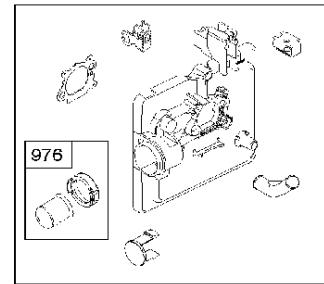

SPARE PARTS LIST

ENGINES & TRANSMISSIONS

BRIGGS & STRATTON ENGINES,
126T076695H1, 2017-01

Air filter

BRIGGS & STRATTON ENGINES, 126T076695H1, 2017-01

Ref	Part No	Description	Remark	QTY KIT
291	582 31 28-62	THERMOSTAT	593208	1
445A	585 39 02-01	AIR FILTER	491588S	1
535	585 39 03-01	PREFILTER	493537S	1
976	589 66 98-86	PURGE	694395	1
N/A	589 66 98-08	FILTER	Pre, Workshop package, 4147	5
N/A	589 66 98-01	AIR FILTER	Workshop package, 4101	5
N/A	589 66 98-98	SERVICE KIT	Tune up kit, Workshop package, 992233	1

Carburetor

BRIGGS & STRATTON ENGINES, 126T076695H1, 2017-01

Ref	Part No	Description	Remark	QTY KIT
125	585 47 55-01	CARBURETTOR	799868	1
125B	585 47 54-01	CARBURETTOR	799866	1

WARNING LABEL

REPAIR MANUAL

Cylinder

BRIGGS & STRATTON ENGINES, 126T076695H1, 2017-01

Ref	Part No	Description	Remark	QTY KIT
16	589 66 98-81	CRANKSHAFT	797019	1
24	582 28 90-90	WOODRUFF KEY	222698S	1
25	585 39 26-01	PISTON	590404	1
25	589 66 98-89	PISTON	799063	1
29	585 39 27-01	CONNECTING ROD	797306	1
46	585 39 30-01	CAMSHAFT	691449	1
50A	589 79 27-01	MANIFOLD	794305	1
337	589 66 98-40	SPARK PLUG	593941	1
337	582 31 23-71	SPARK PLUG CAP	796112S	1
635	582 31 35-85	SPARK PLUG CAP	66538S	1
N/A	589 66 98-12	KEY	Flywheel, Workshop package, 4181	10
N/A	589 66 98-07	KEY	Flywheel, Workshop package, 4144	50

Fuel system

BRIGGS & STRATTON ENGINES, 126T076695H1, 2017-01

Ref	Part No	Description	Remark	QTY KIT
187	576 92 09-01	FUEL HOSE	791766	1
240	584 96 03-01	FUEL FILTER	298090S	1
601	582 28 77-32	CLAMP	791850	1
957	585 35 48-01	FUEL TANK	799585	1
957A	584 95 80-01	CAP	692046	1
958	584 95 81-01	VALVE	698183	1
N/A	589 66 98-02	FUEL FILTER	Workshop package, 4105	5