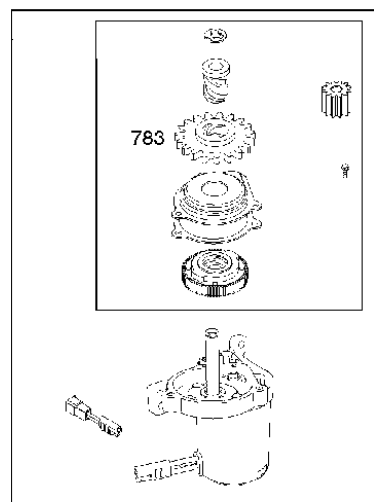

Carburetor

BRIGGS & STRATTON ENGINES, 126T076695H1, 2017-01

Ref	Part No	Description	Remark	QTY KIT
125	585 47 55-01	CARBURETTOR	799868	1
125B	585 47 54-01	CARBURETTOR	799866	1

WARNING LABEL

REPAIR MANUAL

Cylinder

BRIGGS & STRATTON ENGINES, 126T076695H1, 2017-01

Ref	Part No	Description	Remark	QTY KIT
16	589 66 98-81	CRANKSHAFT	797019	1
24	582 28 90-90	WOODRUFF KEY	222698S	1
25	585 39 26-01	PISTON	590404	1
25	589 66 98-89	PISTON	799063	1
29	585 39 27-01	CONNECTING ROD	797306	1
46	585 39 30-01	CAMSHAFT	691449	1
50A	589 79 27-01	MANIFOLD	794305	1
337	589 66 98-40	SPARK PLUG	593941	1
337	582 31 23-71	SPARK PLUG CAP	796112S	1
635	582 31 35-85	SPARK PLUG CAP	66538S	1
N/A	589 66 98-12	KEY	Flywheel, Workshop package, 4181	10
N/A	589 66 98-07	KEY	Flywheel, Workshop package, 4144	50

Fuel system

BRIGGS & STRATTON ENGINES, 126T076695H1, 2017-01

Ref	Part No	Description	Remark	QTY KIT
187	576 92 09-01	FUEL HOSE	791766	1
240	584 96 03-01	FUEL FILTER	298090S	1
601	582 28 77-32	CLAMP	791850	1
957	585 35 48-01	FUEL TANK	799585	1
957A	584 95 80-01	CAP	692046	1
958	584 95 81-01	VALVE	698183	1
N/A	589 66 98-02	FUEL FILTER	Workshop package, 4105	5

Gasket kit

BRIGGS & STRATTON ENGINES, 126T076695H1, 2017-01

Ref	Part No	Description	Remark	QTY KIT
309	585 39 25-01	ELECTRIC STARTER	799045	1
358	585 39 16-01	GASKET KIT	590508	1
783	584 95 97-01	GEAR	795099	1
937A	585 35 58-01	GEAR	799420	1
1095	585 39 15-01	GASKET KIT	590507	1