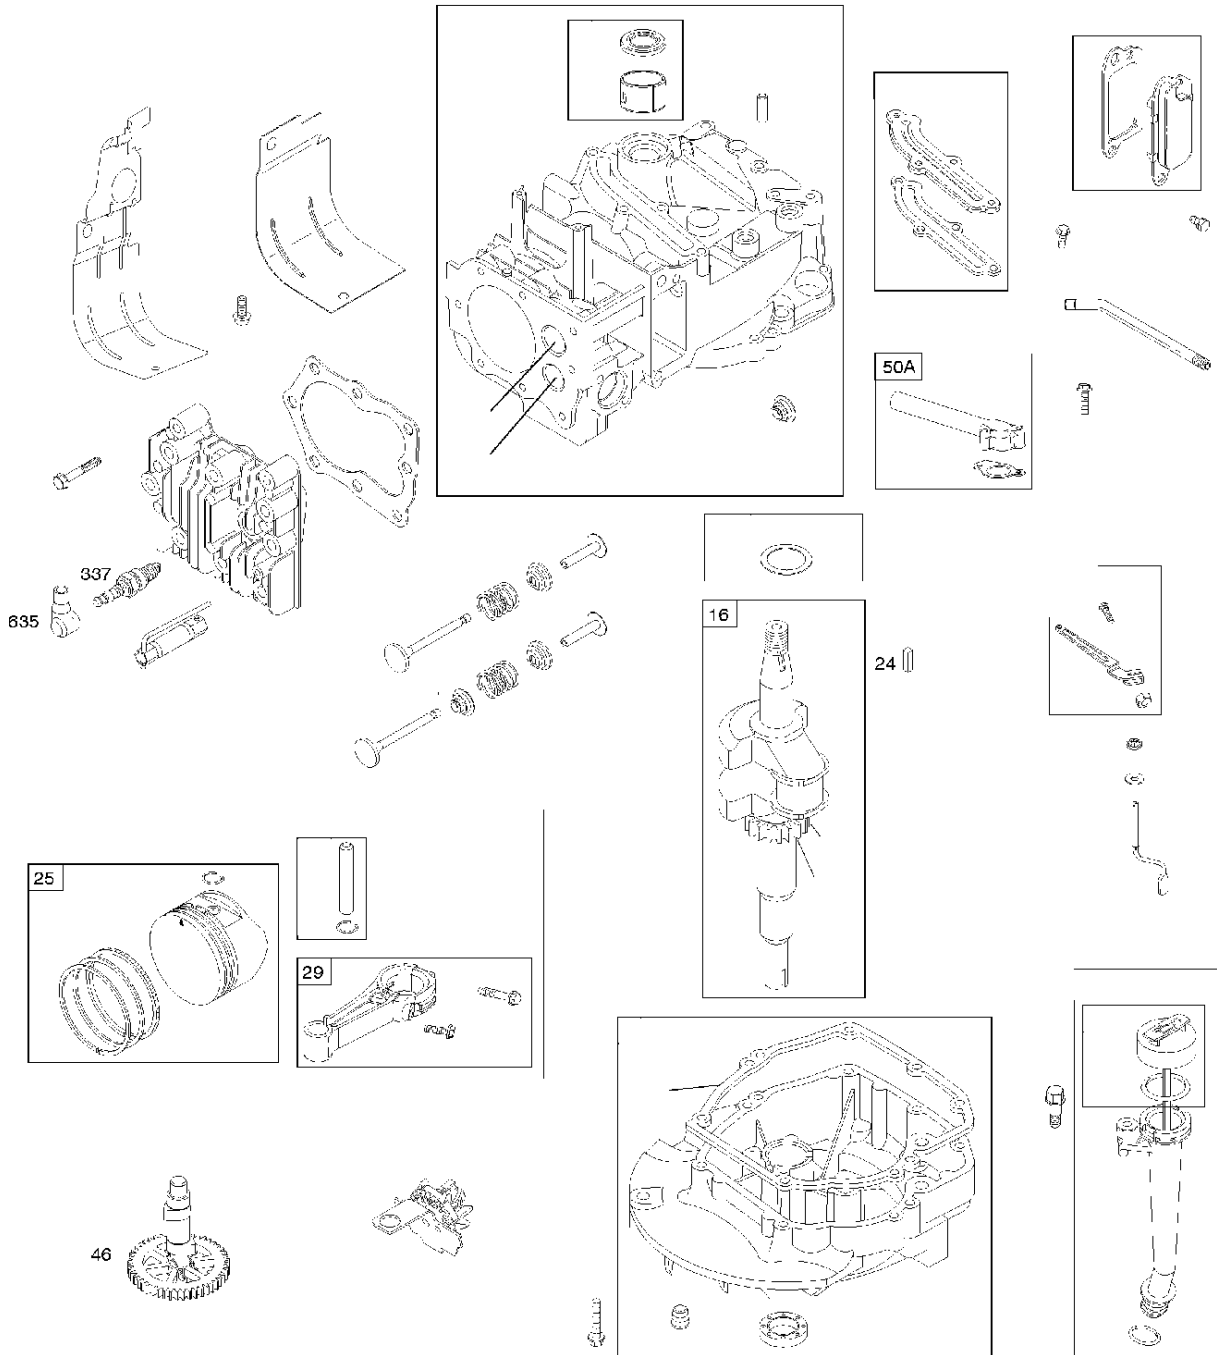

SPARE PARTS LIST

ENGINES & TRANSMISSIONS

BRIGGS & STRATTON ENGINES,
126T076695H1, 2017-01

Air filter

BRIGGS & STRATTON ENGINES, 126T076695H1, 2017-01

Ref	Part No	Description	Remark	QTY KIT
291	582 31 28-62	THERMOSTAT	593208	1
445A	585 39 02-01	AIR FILTER	491588S	1
535	585 39 03-01	PREFILTER	493537S	1
976	589 66 98-86	PURGE	694395	1
N/A	589 66 98-08	FILTER	Pre, Workshop package, 4147	5
N/A	589 66 98-01	AIR FILTER	Workshop package, 4101	5
N/A	589 66 98-98	SERVICE KIT	Tune up kit, Workshop package, 992233	1

Carburetor

BRIGGS & STRATTON ENGINES, 126T076695H1, 2017-01

Ref	Part No	Description	Remark	QTY KIT
125	585 47 55-01	CARBURETTOR	799868	1
125B	585 47 54-01	CARBURETTOR	799866	1

WARNING LABEL

REPAIR MANUAL

Cylinder

BRIGGS & STRATTON ENGINES, 126T076695H1, 2017-01

Ref	Part No	Description	Remark	QTY KIT
16	589 66 98-81	CRANKSHAFT	797019	1
24	582 28 90-90	WOODRUFF KEY	222698S	1
25	585 39 26-01	PISTON	590404	1
25	589 66 98-89	PISTON	799063	1
29	585 39 27-01	CONNECTING ROD	797306	1
46	585 39 30-01	CAMSHAFT	691449	1
50A	589 79 27-01	MANIFOLD	794305	1
337	589 66 98-40	SPARK PLUG	593941	1
337	582 31 23-71	SPARK PLUG CAP	796112S	1
635	582 31 35-85	SPARK PLUG CAP	66538S	1
N/A	589 66 98-12	KEY	Flywheel, Workshop package, 4181	10
N/A	589 66 98-07	KEY	Flywheel, Workshop package, 4144	50