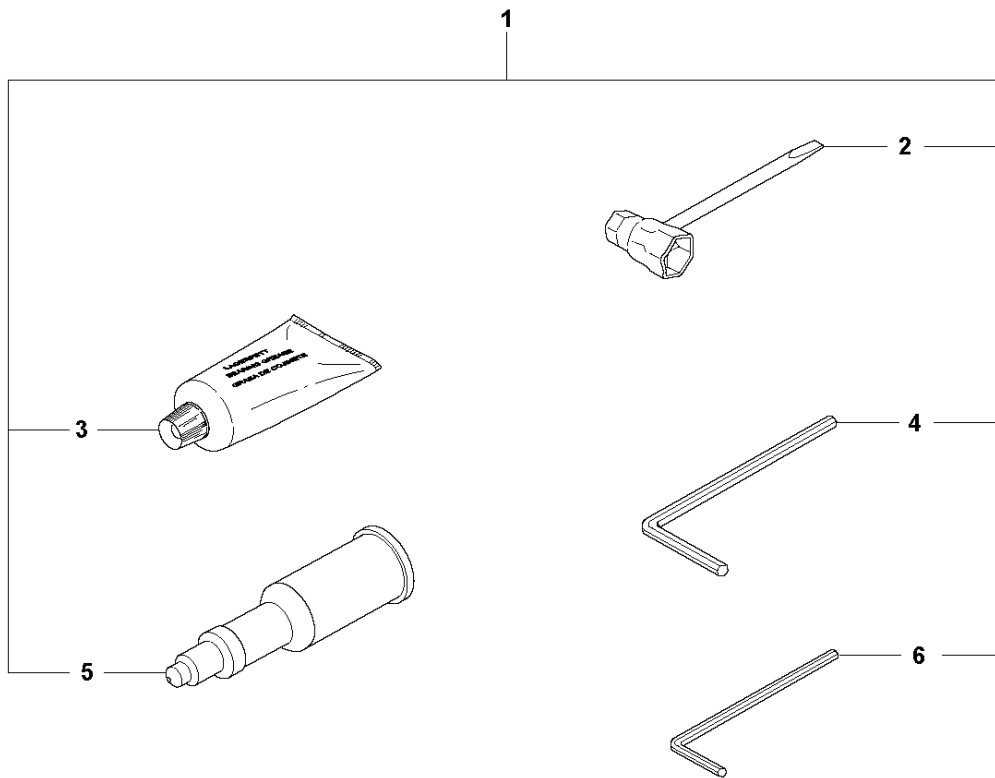

SPARE PARTS LIST

CHAIN SAWS

576 XP AUTO TUNE, from 2017-06

S 576 AutoTune
ACCESSORIES

ACCESSORIES

576 XP AUTO TUNE, from 2017-06

Ref	Part No	Description	Remark	QTY	KIT
1	503 55 85-01	TOOL		1	
2	501 69 17-01	COMBINATION WRENCH		1	1
3	503 62 12-01	GREASE		1	1
4	503 55 86-02	SPANNER		1	1
5	501 91 14-01	GREASE GUN		1	1
6	503 55 86-01	SPANNER		1	1

CHAIN BRAKE

576 XP AUTO TUNE, from 2017-06

Ref	Part No	Description	Remark	QTY KIT
1	537 20 51-01	STOP SWITCH		1
2	537 20 27-01	HAND GUARD ASSY		1
3	503 86 97-02	SHORT CIRCUIT SPRING		1
4	537 20 87-01	GROUND CABLE		1
5	537 20 52-01	CHOKE CONTROL		1
6	537 20 90-01	SCREW		2
7	537 20 28-01	BUSHING		2
8	537 20 53-01	SEALING		1
9	537 20 38-01	GROMMET		1
10	503 86 93-01	CARBURETTOR		2
11	503 20 02-12	SCREW IHSCFM		4
12	537 20 35-01	CARBURETTOR		1
13	503 70 99-02	BRAKE SPRING		1
14	503 21 28-10	SCREW CCRPANT		1
15	501 87 53-04	KNEE JOINT		1
16	537 20 31-01	LOCK		1
17	503 43 65-01	POSITION SPRING		1
18	537 21 07-01	SPRING GUIDE		1
19	503 79 27-01	SUPPORT		1
20	503 75 22-02	BRAKE BAND ASSY		1
22	503 21 70-72	SCREW CCRPANT		4
23	537 20 32-01	HUB CAP		1