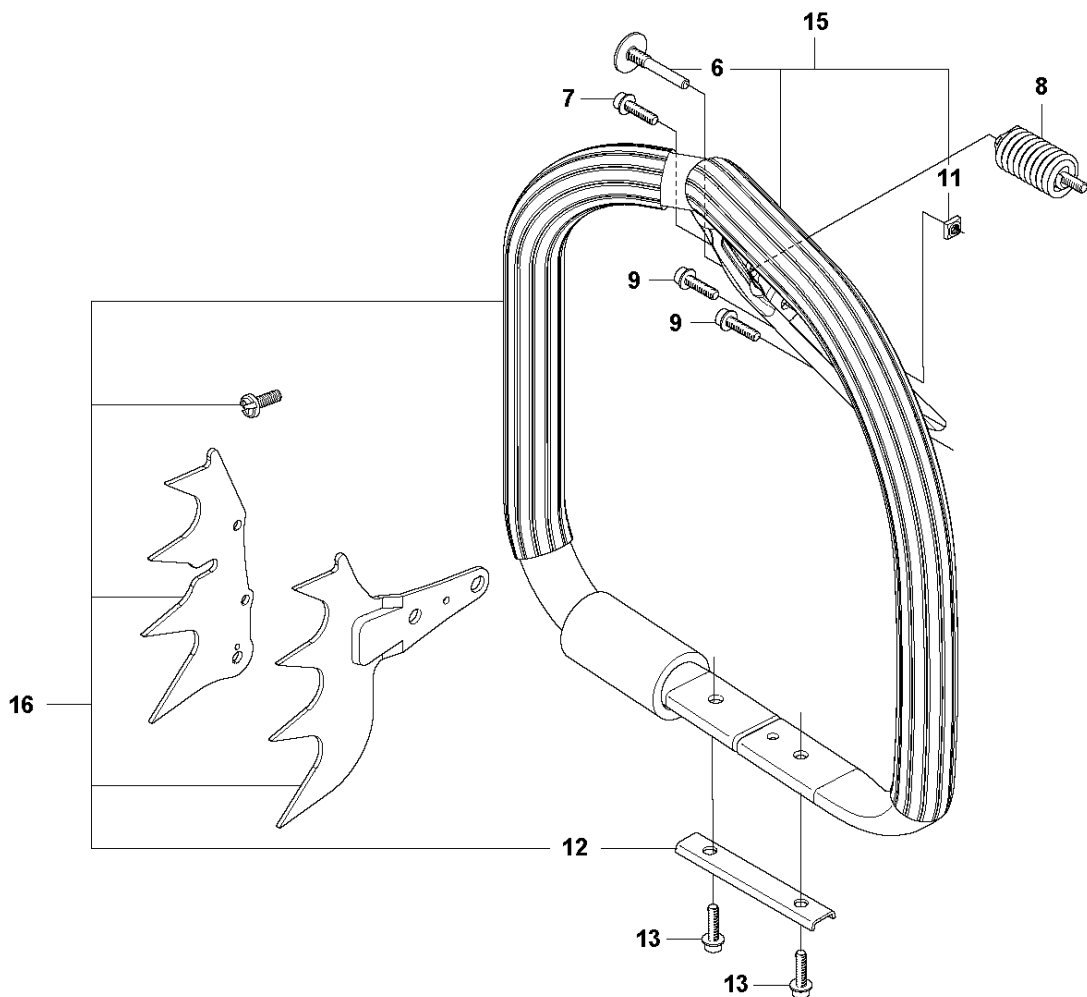

J 576 AutoTune
HANDLE

HANDLE

576 XP AUTO TUNE, from 2017-06

Ref	Part No	Description	Remark	QTY	KIT
1	503 21 88-74	SCREW IH SCT		1	
2	503 63 75-02	ANTIVIBRATION ELEMENT		1	
3	503 20 47-01	SCREW IHPANM		1	14
4	503 21 88-74	SCREW IH SCT		2	
5	503 22 66-01	SQUARE NUT		1	14
6	503 20 47-01	SCREW IHPANM		1	15
7	503 21 88-74	SCREW IH SCT		1	
8	503 63 75-02	ANTIVIBRATION ELEMENT		1	
9	503 21 88-74	SCREW IH SCT		2	
10	503 21 88-74	SCREW IH SCT		2	
11	503 22 66-01	SQUARE NUT		1	15
12	537 03 73-01	REINFORCING PLATE		1	
13	503 21 88-74	SCREW IH SCT		2	
14	537 20 59-03	FRONT HANDLE ASSY	compl. 576XP Ø 27mm	1	
15	537 20 89-01	HANDLE	compl. 576 WA	1	
16	588 84 62-01	HANDLE		1