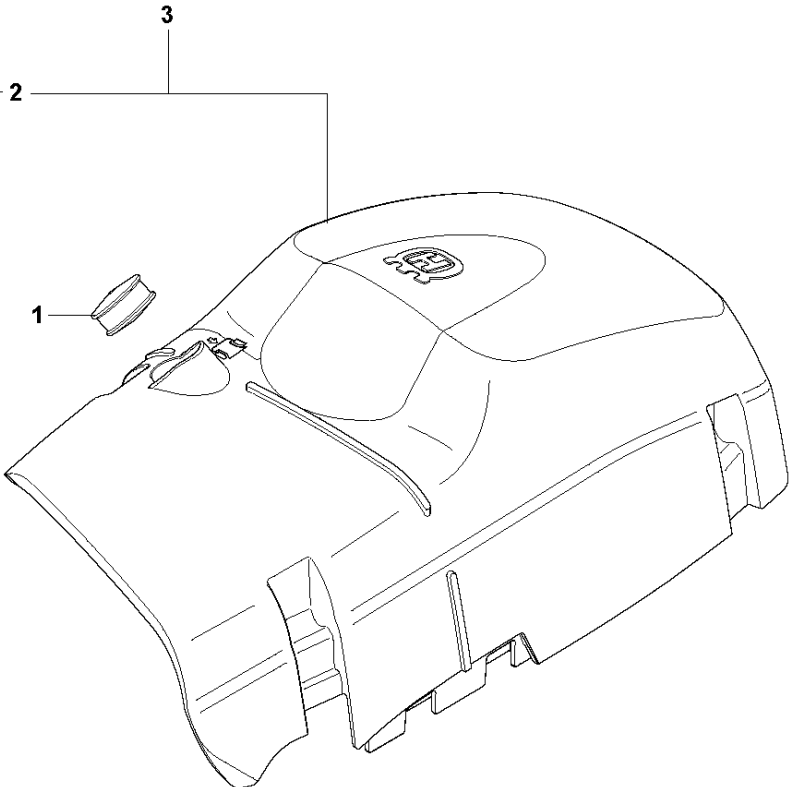

E1 576 AutoTune
CYLINDER COVER

CYLINDER COVER

576 XP AUTO TUNE, from 2017-06

Ref	Part No	Description	Remark	QTY	KIT
1	537 20 71-01	PLUG		1	
2	503 98 74-01	LABEL		1	3
3	537 21 25-03	CYLINDER COVER		1	
4	537 21 05-01	WINTER COVER		1