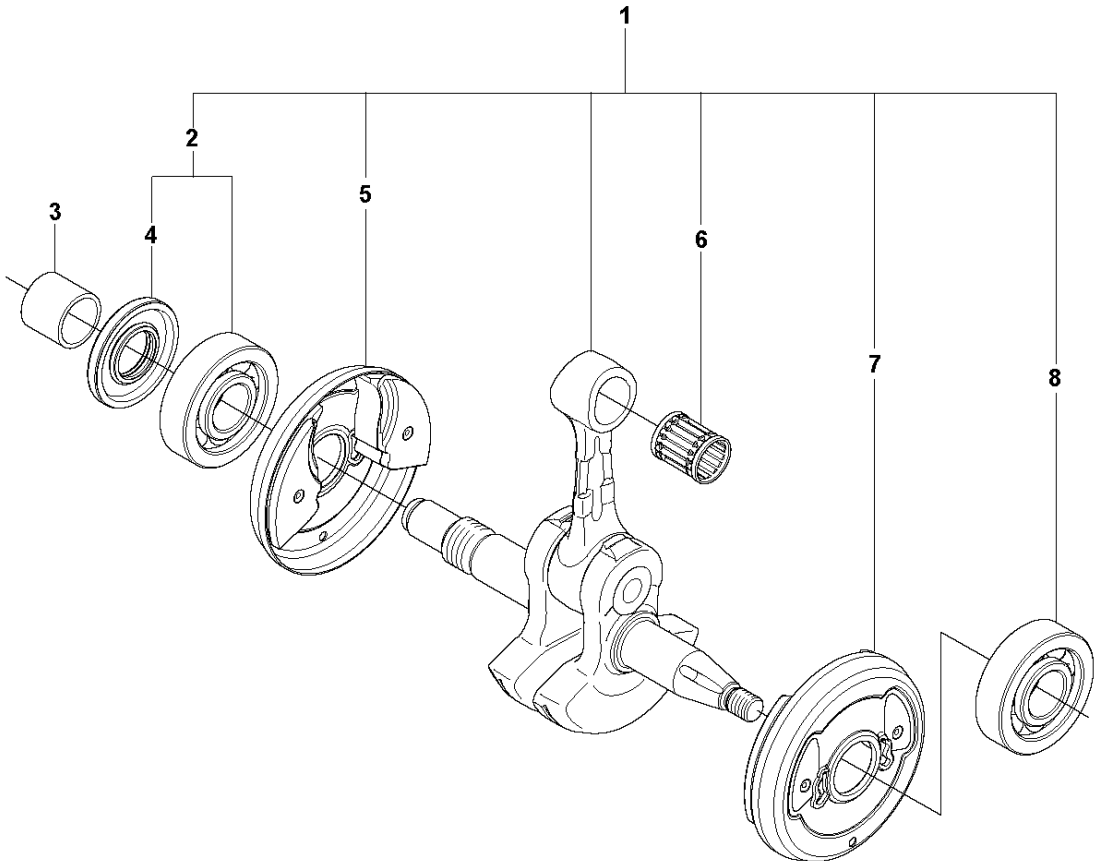

N 576 Autotune
CRANKSHAFT

CRANKSHAFT

576 XP AUTO TUNE, from 2017-06

Ref	Part No	Description	Remark	QTY	KIT
1	505 12 19-02	CRANKSHAFT ASSY			
2	525 43 42-01	BALL BEARING		1	1
3	537 20 58-01	SLEEVE		1	
4	505 41 61-01	RADIAL SEAL		1	1, 2
5	537 20 33-01	CUP		1	1
6	503 25 56-01	NEEDLE BEARING		1	1
7	537 20 33-01	CUP		1	1
8	525 43 43-01	BALL BEARING		1	1