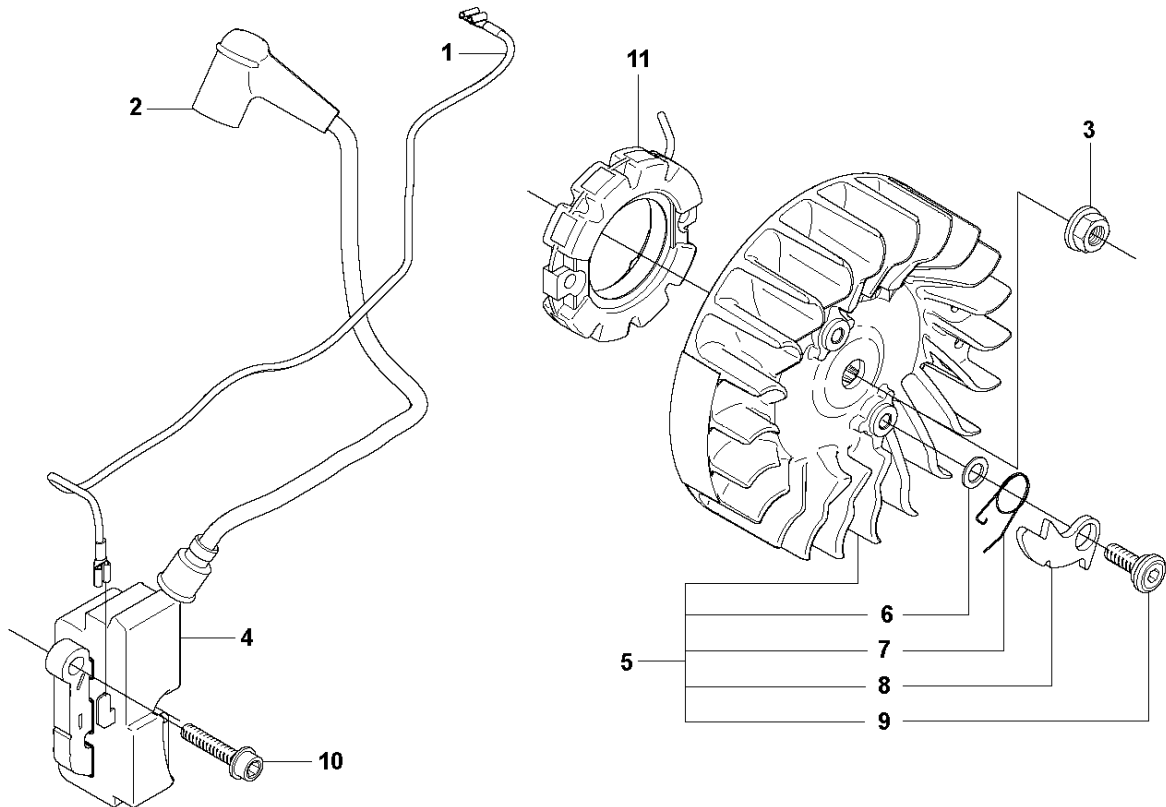

D 576 AutoTune
IGNITION SYSTEM

IGNITION SYSTEM

576 XP AUTO TUNE, from 2017-06

Ref	Part No	Description	Remark	QTY	KIT
1	544 91 18-01	SHORT CIRCUIT CABLE		1	
2	506 08 25-01	SPARK PLUG CAP		1	
3	503 22 04-01	NUT		1	
4	510 11 58-02	IGNITION MODULE	COT	1	
5	537 20 96-02	FLYWHEEL ASSY		1	
6	503 23 00-42	WASHER		2	5
7	501 67 35-01	SPRING		2	5
8	501 67 32-01	PAWL		2	5
9	501 81 99-01	SCREW		2	5
10	503 20 02-20	SCREW IHSCFM		2	
11	576 18 92-01	STATOR	576XP Autotune s/n from 20114500001/2011-11-08 -	1