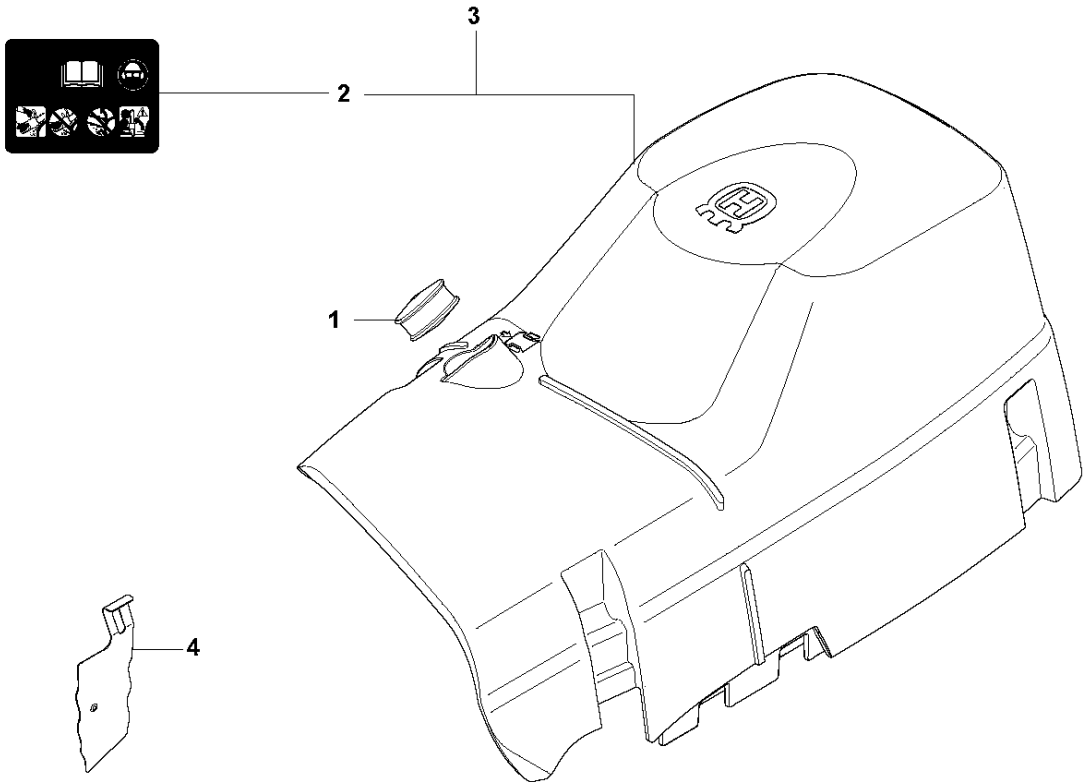

E2 576 AutoTune
CYLINDER COVER

CYLINDER COVER

576 XP AUTO TUNE, from 2017-06

Ref	Part No	Description	Remark	QTY	KIT
1	537 20 71-01	PLUG		1	
2	503 98 74-01	LABEL		1	3
3	537 21 25-04	CYLINDER COVER		1	
4	537 21 05-01	WINTER COVER		1