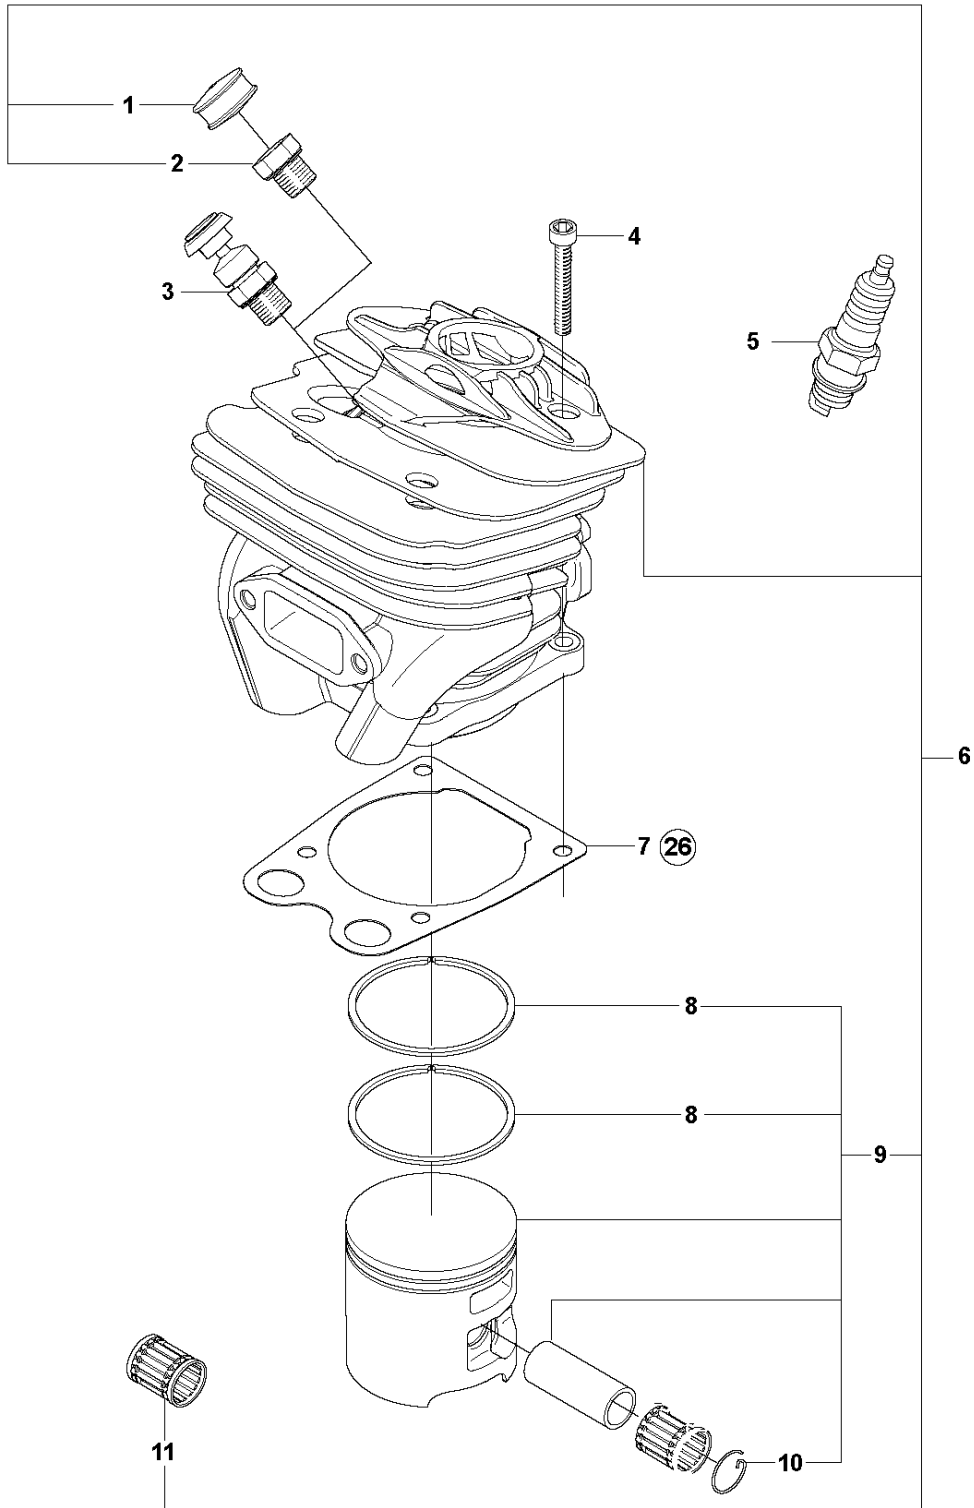

B 576 AutoTune
CLUTCH & OIL PUMP

CLUTCH & OIL PUMP

576 XP AUTO TUNE, from 2017-06

Ref	Part No	Description	Remark	QTY KIT
1	504 54 72-02	CLUTCH DRUM ASSY	3/8 x 7T	1
1	504 54 72-03	CLUTCH DRUM ASSY	3/8 x 8T	1
2	503 75 24-01	WASHER		1
3	503 27 21-01	E-CLIP		1
4	501 59 80-02	RIM	3/8 x 7T	1
4	505 30 36-61	RIM	3/8 x 8T	1
5	503 43 20-01	NEEDLE HOLDER		1
6	537 36 06-01	CLUTCH SPRING		3
7	586 79 84-02	CLUTCH ASSY		1
8	503 86 17-03	CLUTCH DRUM ASSY		1
9	503 43 20-01	NEEDLE HOLDER		1
10	503 20 53-01	SCREW IHSCM		2
11	501 89 53-01	OIL HOSE		1
12	503 62 49-01	SEALING PLUG		1
13	503 52 15-01	PUMP PISTON		1
14	503 23 00-04	WASHER		2
15	501 61 58-01	SPRING		1
16	537 20 78-04	PUMP PINION		1
17	537 20 91-01	OIL PRESSURE HOSE		1
18	503 81 30-01	SPRING		1
19	503 52 13-03	OIL PUMP ASSY		1
20	503 81 13-01	PIN SCREW		1
21	501 54 41-02	OIL SCREEN		1

E1 576 AutoTune
CYLINDER COVER

CYLINDER COVER

576 XP AUTO TUNE, from 2017-06

Ref	Part No	Description	Remark	QTY	KIT
1	537 20 71-01	PLUG		1	
2	503 98 74-01	LABEL		1	3
3	537 21 25-03	CYLINDER COVER		1	
4	537 21 05-01	WINTER COVER		1	

H 576 AutoTune
CYLINDER PISTON

CYLINDER PISTON

576 XP AUTO TUNE, from 2017-06

Ref	Part No	Description	Remark	QTY	KIT
1	537 20 71-01	PLUG		1	6
2	503 55 22-01	PLUG		1	6
3	584 28 87-01	DECOMPRESSION VALVE		1	
4	725 53 33-55	SCREW IHSCM		4	
5	503 23 51-11	SPARK PLUG		1	
6	575 25 74-06	CYLINDER ASSY	s/n from 20140600193/2014-02-05 -	1	
7	544 98 15-01	GASKET		1	26
8	522 99 01-01	PISTON RING		2	6, 9
9	575 25 73-04	PISTON ASSY	s/n from 2013-12-13 -	1	6
10	737 43 12-00	SNAP RING		2	6, 9
11	577 57 24-01	NEEDLE BEARING	s/n from 20120900001/2012-02-20 -	1	6
26	537 21 26-02	GASKET KIT	Set of gaskets		