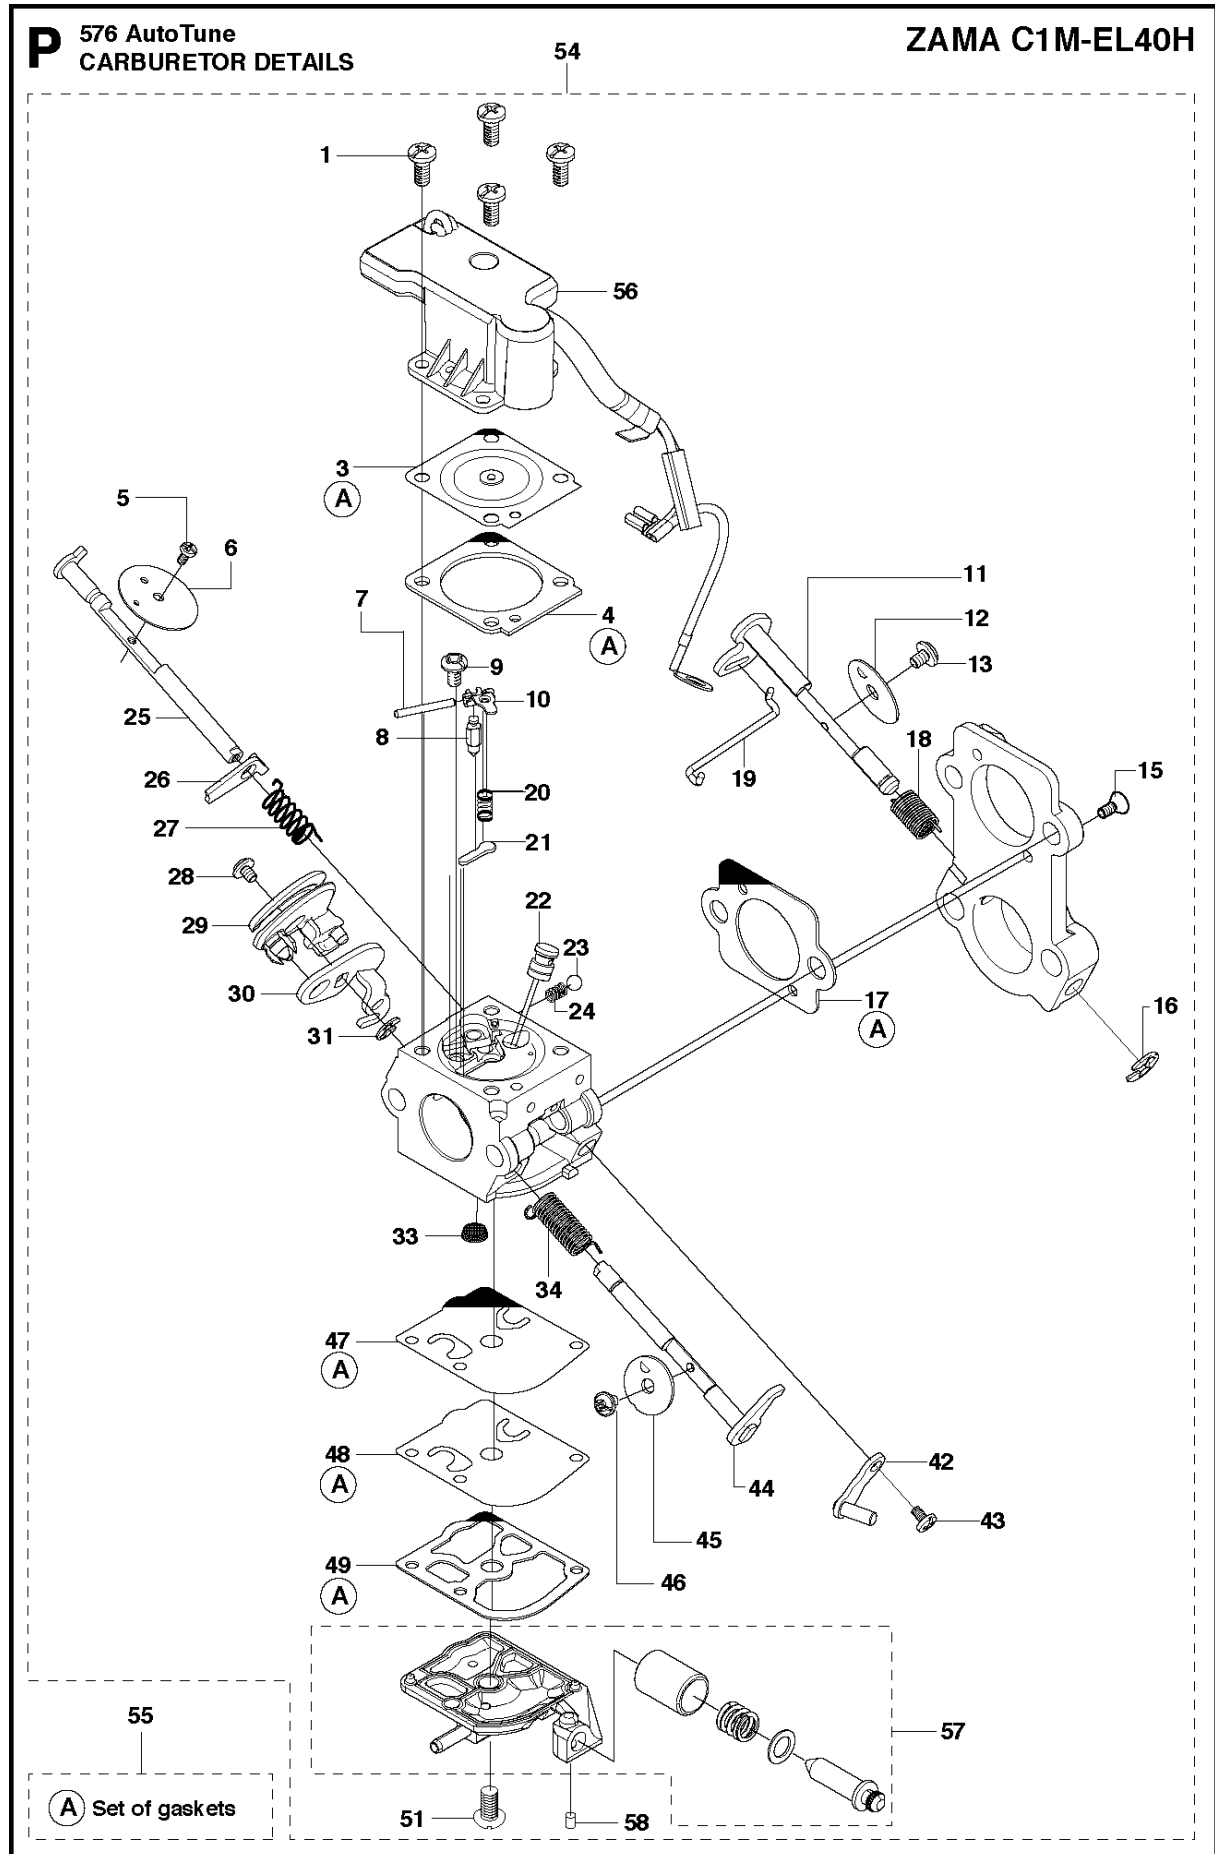

SPARE PARTS LIST

CHAIN SAWS

576 XP AUTO TUNE, from 2017-06

S 576 AutoTune
ACCESSORIES

ACCESSORIES

576 XP AUTO TUNE, from 2017-06

Ref	Part No	Description	Remark	QTY	KIT
1	503 55 85-01	TOOL		1	
2	501 69 17-01	COMBINATION WRENCH		1	1
3	503 62 12-01	GREASE		1	1
4	503 55 86-02	SPANNER		1	1
5	501 91 14-01	GREASE GUN		1	1
6	503 55 86-01	SPANNER		1	1

CARBURETOR DETAILS

576 XP AUTO TUNE, from 2017-06

Ref	Part No	Description	Remark	QTY	KIT
1	506 39 66-01	SCREW		4	54
3	504 11 38-01	DIAPHRAGM		1	54, 55
4	504 62 79-01	GASKET		1	54, 55
5	503 48 18-01	SCREW		1	54
6	504 62 77-01	CHOKE VALVE		1	54
7	503 48 00-01	PIN RETAINING SCREW		1	54
8	503 47 97-01	VALVE		1	54
9	503 48 01-01	SCREW		1	54
10	503 66 59-01	LEVER		1	54
11	544 23 78-01	SHAFT		1	54
12	537 17 70-01	VALVE		1	54
13	503 48 18-01	SCREW		1	54
15	537 38 51-01	SCREW		2	54
16	537 38 50-01	CLIP		1	54
17	537 38 53-01	GASKET		1	54, 55
18	537 38 55-01	SPRING		1	54
19	544 23 79-01	ROD		1	54
20	537 38 34-01	SPRING		1	54
21	504 62 80-01	PLUG		1	54
22	544 23 77-01	NOZZLE ASSY		1	54
23	537 01 25-01	BALL		1	54
24	537 01 26-01	SPRING		1	54
25	537 38 42-01	SHAFT ASSY		1	54
26	544 23 80-01	LEVER		1	54
27	537 38 44-01	SPRING		1	54
28	503 47 90-01	SCREW		1	54
29	544 38 76-01	THROTTLE LEVER ASSY		1	54
30	537 38 41-01	LEVER		1	54
31	504 02 67-01	CIRCLIP	s/n from 20111200004/2011-03-29 -	1	54
33	503 53 57-01	STRAINER		1	54
34	537 38 29-01	SPRING		1	54
42	537 38 45-01	LEVER		1	54
43	503 47 90-01	SCREW		1	54
44	577 57 56-01	SPJÄLLAXEL ASSY	s/n from 20111200004/2011-03-29 -	1	54
45	504 62 78-01	VALVE		1	54
46	503 52 36-01	SCREW	s/n from 2013060026/2013-02-14 -	1	54
47	537 38 31-01	DIAPHRAGM PUMP		1	54, 55
48	537 40 33-01	DIAPHRAGM		1	54, 55
49	537 02 01-01	GASKET		1	54, 55
51	503 47 96-01	SCREW		1	54
54	581 27 97-01	CARBURETTOR	ZAMA C1M-EL 40H	1	
55	504 64 40-01	KIT		1	54
56	575 35 59-01	VALVE HOUSING ASSY		1	54
57	581 46 31-01	IDLE SPEED SCREW		1	54
58	503 48 11-01	PIECE		1	54