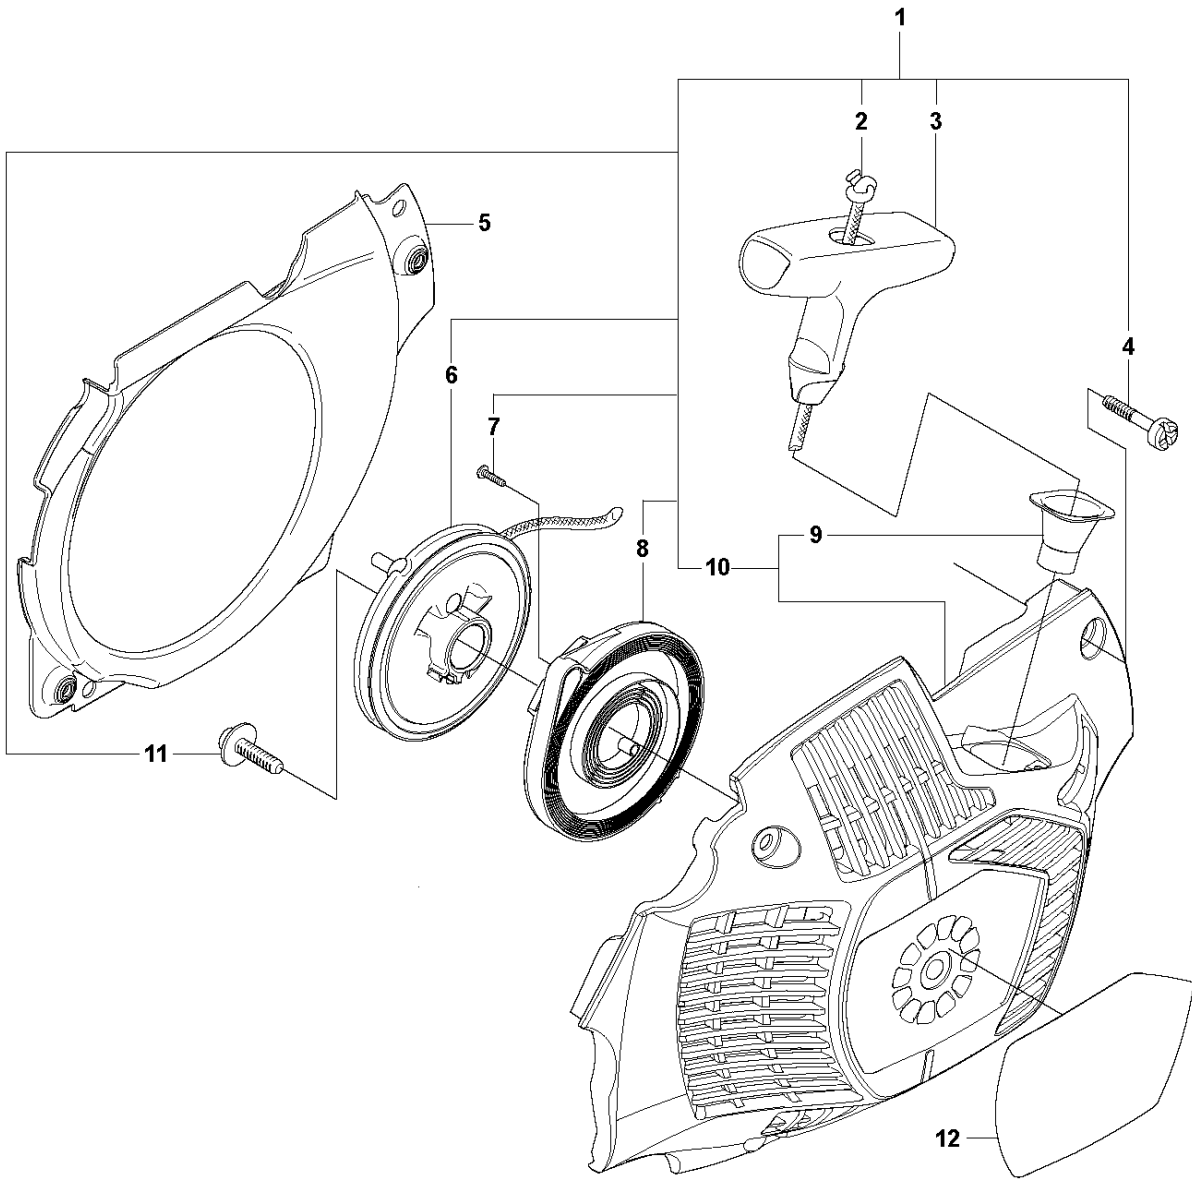

C 576 AutoTune
STARTER

STARTER

576 XP AUTO TUNE, from 2017-06

Ref	Part No	Description	Remark	QTY	KIT
1	504 04 55-02	STARTER ASSY		1	
2	505 30 51-25	STARTER CORD		1	1
3	537 23 25-01	STARTER HANDLE		1	1
4	544 08 03-01	SCREW		4	1
5	537 20 26-01	AIR CONDUCTOR		1	1
6	537 20 24-01	STARTER PULLEY ASSY		1	1
7	503 21 28-13	SCREW CCRPANT		2	1
8	505 06 53-01	SPRING CASSETTE ASSY	s/n from 2014900001/2010-02-10 -	1	1
9	537 28 32-01	REINFORCEMENT SLEEVE		1	1, 10
10	504 04 54-01	STARTER HOUSING		1	1
11	503 20 52-16	SCREW IHSCT		1	1
12	504 09 41-03	LABEL	576XP AutoTune	1	
12	504 09 41-04	LABEL	576XPG AutoTune	1