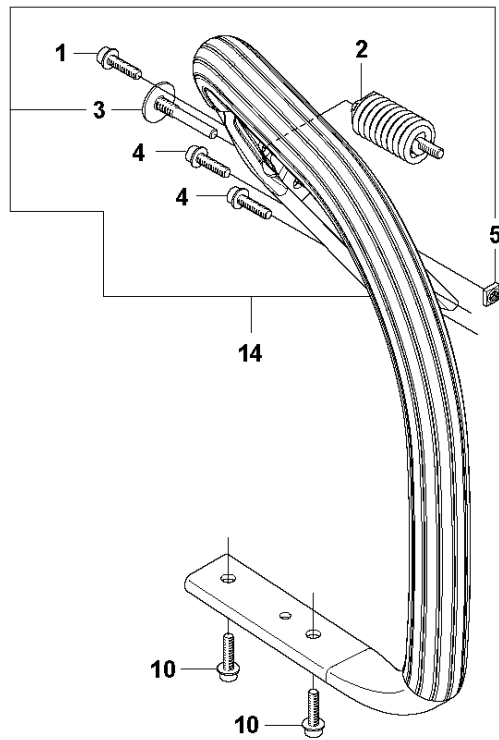

J 576 AutoTune
HANDLE

HANDLE

576 XP AUTO TUNE, from 2017-06

Ref	Part No	Description	Remark	QTY	KIT
1	503 21 88-74	SCREW IH SCT		1	
2	503 63 75-02	ANTIVIBRATION ELEMENT		1	
3	503 20 47-01	SCREW IHPANM		1	14
4	503 21 88-74	SCREW IH SCT		2	
5	503 22 66-01	SQUARE NUT		1	14
6	503 20 47-01	SCREW IHPANM		1	15
7	503 21 88-74	SCREW IH SCT		1	
8	503 63 75-02	ANTIVIBRATION ELEMENT		1	
9	503 21 88-74	SCREW IH SCT		2	
10	503 21 88-74	SCREW IH SCT		2	
11	503 22 66-01	SQUARE NUT		1	15
12	537 03 73-01	REINFORCING PLATE		1	
13	503 21 88-74	SCREW IH SCT		2	
14	537 20 59-03	FRONT HANDLE ASSY	compl. 576XP Ø 27mm	1	
15	537 20 89-01	HANDLE	compl. 576 WA	1	
16	588 84 62-01	HANDLE		1