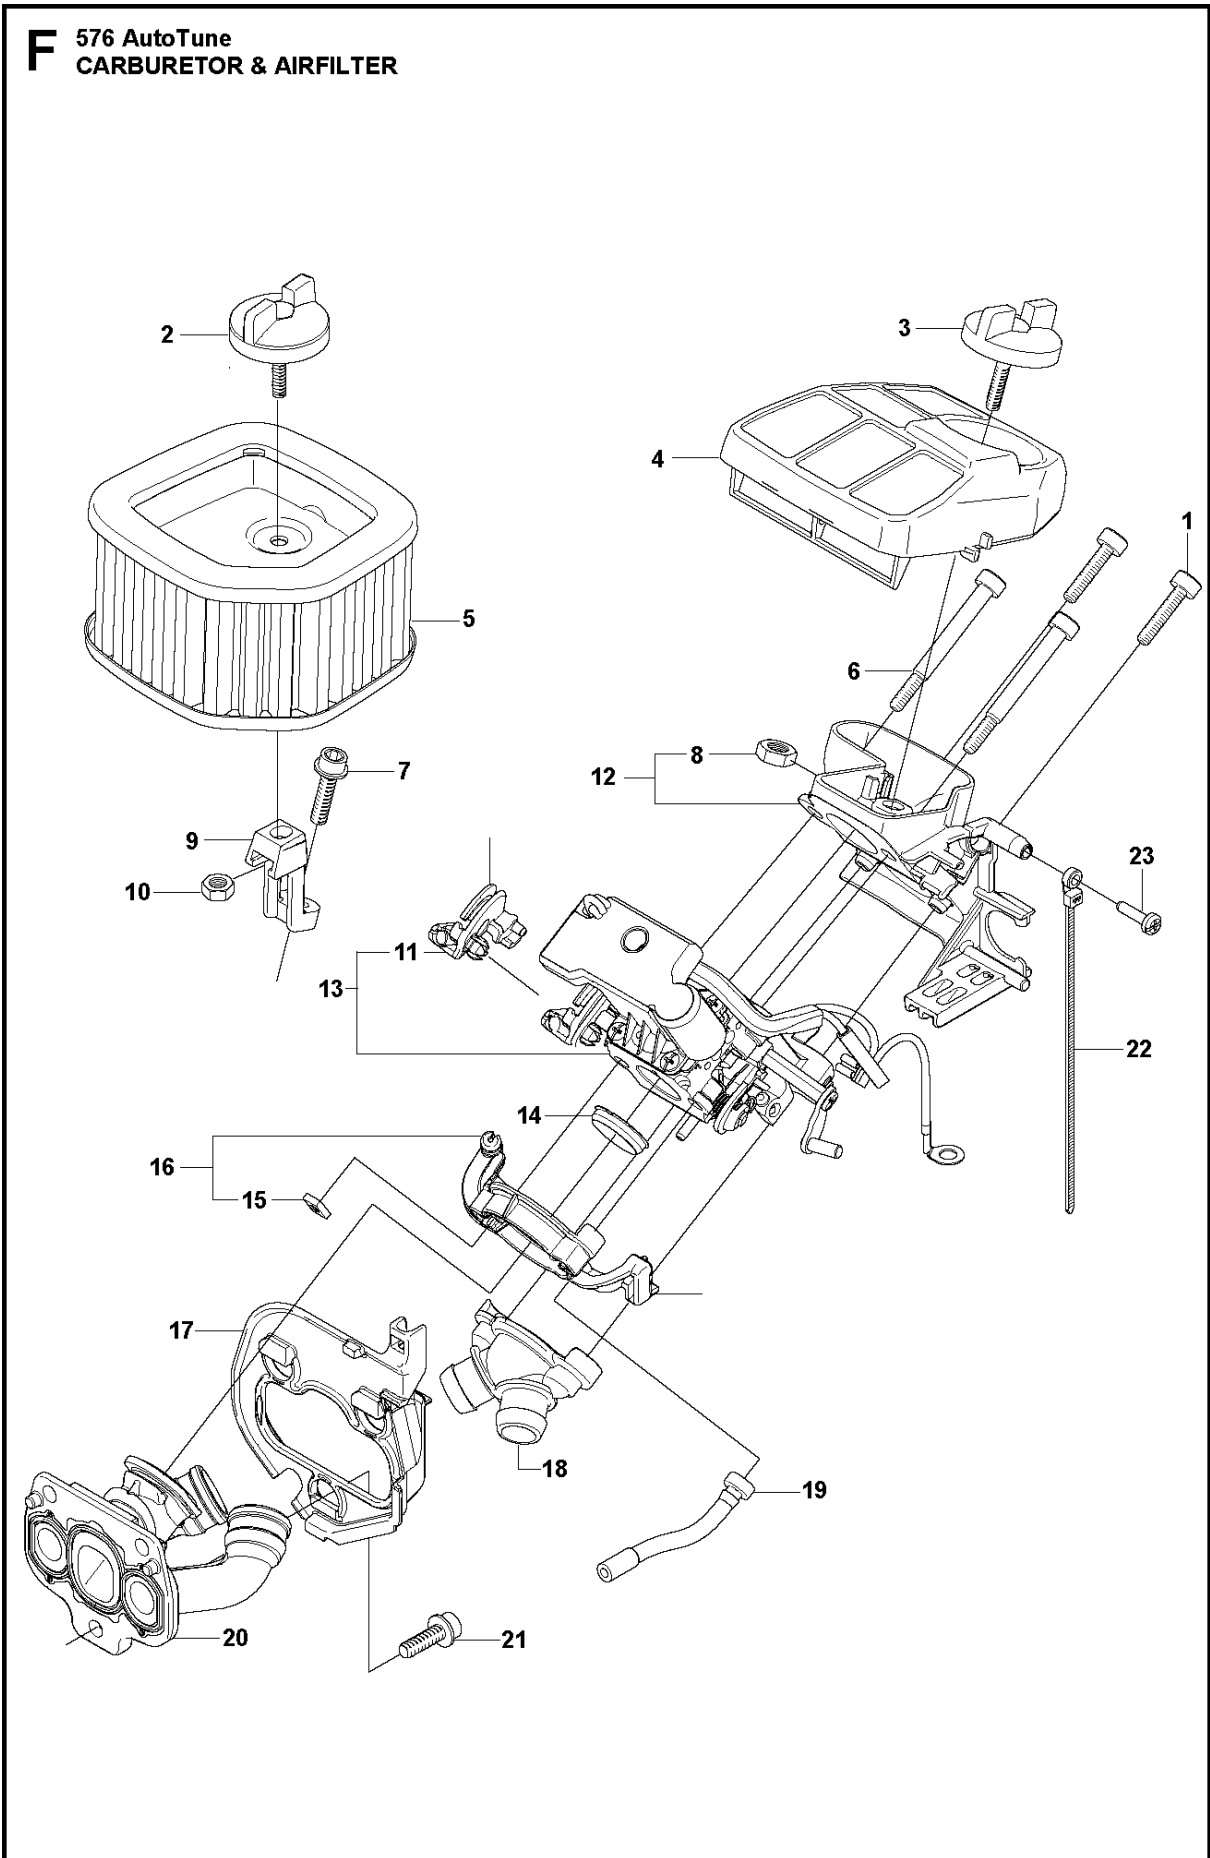

SPARE PARTS LIST

CHAIN SAWS

576 XP AUTO TUNE, from 2017-06

S 576 AutoTune
ACCESSORIES

ACCESSORIES

576 XP AUTO TUNE, from 2017-06

Ref	Part No	Description	Remark	QTY	KIT
1	503 55 85-01	TOOL		1	
2	501 69 17-01	COMBINATION WRENCH		1	1
3	503 62 12-01	GREASE		1	1
4	503 55 86-02	SPANNER		1	1
5	501 91 14-01	GREASE GUN		1	1
6	503 55 86-01	SPANNER		1	1

CARBURETOR DETAILS

576 XP AUTO TUNE, from 2017-06

Ref	Part No	Description	Remark	QTY	KIT
1	506 39 66-01	SCREW		4	54
3	504 11 38-01	DIAPHRAGM		1	54, 55
4	504 62 79-01	GASKET		1	54, 55
5	503 48 18-01	SCREW		1	54
6	504 62 77-01	CHOKE VALVE		1	54
7	503 48 00-01	PIN RETAINING SCREW		1	54
8	503 47 97-01	VALVE		1	54
9	503 48 01-01	SCREW		1	54
10	503 66 59-01	LEVER		1	54
11	544 23 78-01	SHAFT		1	54
12	537 17 70-01	VALVE		1	54
13	503 48 18-01	SCREW		1	54
15	537 38 51-01	SCREW		2	54
16	537 38 50-01	CLIP		1	54
17	537 38 53-01	GASKET		1	54, 55
18	537 38 55-01	SPRING		1	54
19	544 23 79-01	ROD		1	54
20	537 38 34-01	SPRING		1	54
21	504 62 80-01	PLUG		1	54
22	544 23 77-01	NOZZLE ASSY		1	54
23	537 01 25-01	BALL		1	54
24	537 01 26-01	SPRING		1	54
25	537 38 42-01	SHAFT ASSY		1	54
26	544 23 80-01	LEVER		1	54
27	537 38 44-01	SPRING		1	54
28	503 47 90-01	SCREW		1	54
29	544 38 76-01	THROTTLE LEVER ASSY		1	54
30	537 38 41-01	LEVER		1	54
31	504 02 67-01	CIRCLIP	s/n from 20111200004/2011-03-29 -	1	54
33	503 53 57-01	STRAINER		1	54
34	537 38 29-01	SPRING		1	54
42	537 38 45-01	LEVER		1	54
43	503 47 90-01	SCREW		1	54
44	577 57 56-01	SPJÄLLAXEL ASSY	s/n from 20111200004/2011-03-29 -	1	54
45	504 62 78-01	VALVE		1	54
46	503 52 36-01	SCREW	s/n from 2013060026/2013-02-14 -	1	54
47	537 38 31-01	DIAPHRAGM PUMP		1	54, 55
48	537 40 33-01	DIAPHRAGM		1	54, 55
49	537 02 01-01	GASKET		1	54, 55
51	503 47 96-01	SCREW		1	54
54	581 27 97-01	CARBURETTOR	ZAMA C1M-EL 40H	1	
55	504 64 40-01	KIT		1	54
56	575 35 59-01	VALVE HOUSING ASSY		1	54
57	581 46 31-01	IDLE SPEED SCREW		1	54
58	503 48 11-01	PIECE		1	54