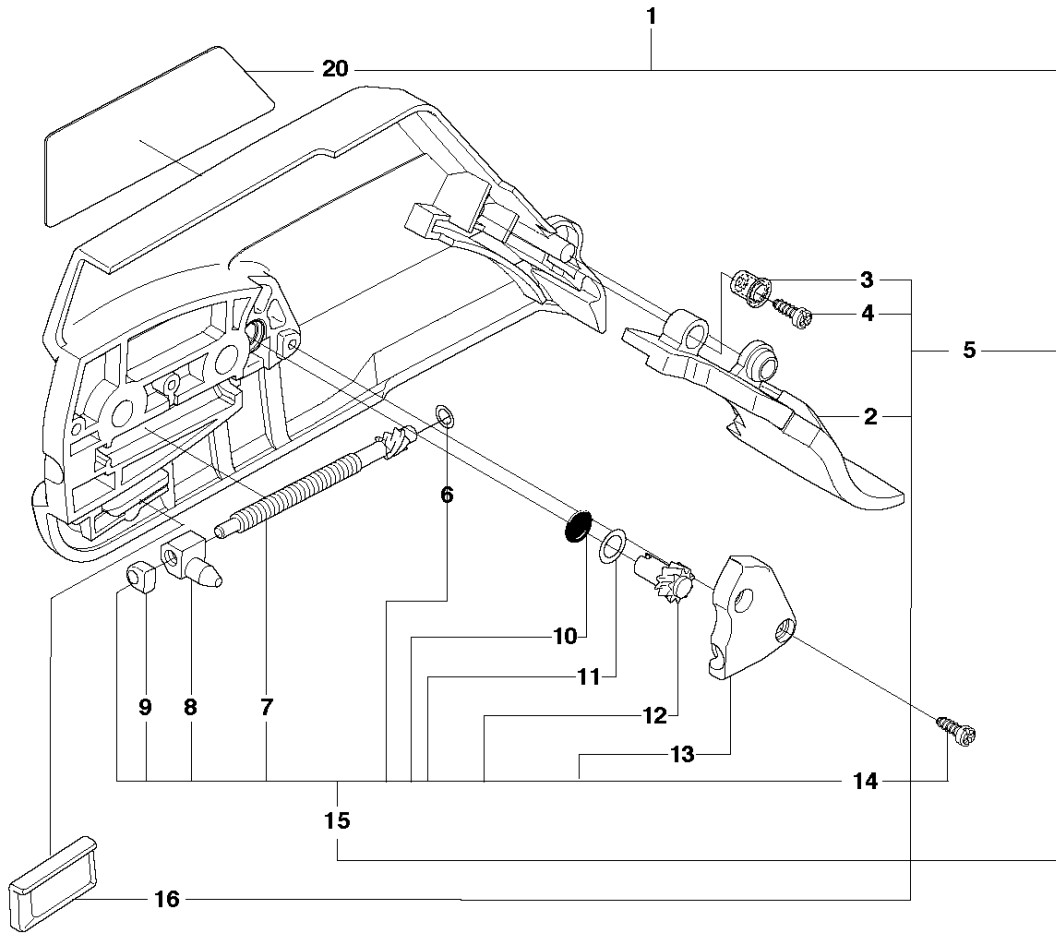

A2 576 AutoTune
CLUTCH COVER

CLUTCH COVER

576 XP AUTO TUNE, from 2017-06

Ref	Part No	Description	Remark	QTY	KIT
1	537 03 35-04	CLUTCH COVER ASSY		1	
2	503 76 29-02	CHIP GUARD		1	5, 1
3	503 89 70-01	SLEEVE		1	5, 1
4	503 21 28-10	SCREW CCRPANT		1	5, 1
5	537 03 35-05	CLUTCH COVER ASSY		1	1
6	503 23 00-66	WASHER		1	15, 1
7	537 07 95-02	WORM SCREW		1	15, 1
8	503 99 83-01	PAWL		1	15, 1
9	537 01 74-01	BEARING SLEEVE		1	15, 1
10	740 48 07-02	O-RING		1	15, 1
11	503 23 00-63	WASHER		1	15, 1
12	537 07 94-02	WORM WHEEL		1	15, 1
13	537 01 68-01	COVER		1	15, 1
14	503 21 28-10	SCREW CCRPANT		2	15
15	537 04 41-02	CHAIN TENSIONER		1	1
16	501 51 72-01	CHAIN GUIDE		1	5, 1
17	503 22 00-01	HEXAGON NUT		2	
18	503 21 28-10	SCREW CCRPANT		1	
19	503 71 97-01	SPIKE		1	
20	537 03 38-03	LABEL		1	1

CLUTCH COVER

576 XP AUTO TUNE, from 2017-06

Ref	Part No	Description	Remark	QTY	KIT
1	537 03 38-03	LABEL		1	5
2	537 17 41-01	CHIP GUARD		1	5
3	503 23 00-66	WASHER		1	14
4	503 21 28-10	SCREW CCRPANT		1	5
5	537 33 10-05	CLUTCH COVER ASSY	576XPW	1	
6	537 07 95-02	WORM SCREW		1	5, 14
7	503 99 83-01	PAWL		1	5, 14
8	537 01 74-01	BEARING SLEEVE		1	5, 14
9	740 48 07-02	O-RING		1	5, 14
10	503 23 00-63	WASHER		1	5, 14
11	537 07 94-02	WORM WHEEL		1	5, 14
12	537 01 68-01	COVER		1	5, 14
13	503 21 28-10	SCREW CCRPANT		2	14
14	537 04 41-02	CHAIN TENSIONER		1	5
15	537 04 34-01	CHAIN GUIDE		1	5
16	503 21 28-10	SCREW CCRPANT		1	5
17	503 22 00-01	HEXAGON NUT		2	
18	503 21 28-10	SCREW CCRPANT		1	
19	503 92 27-01	SPIKE		1	