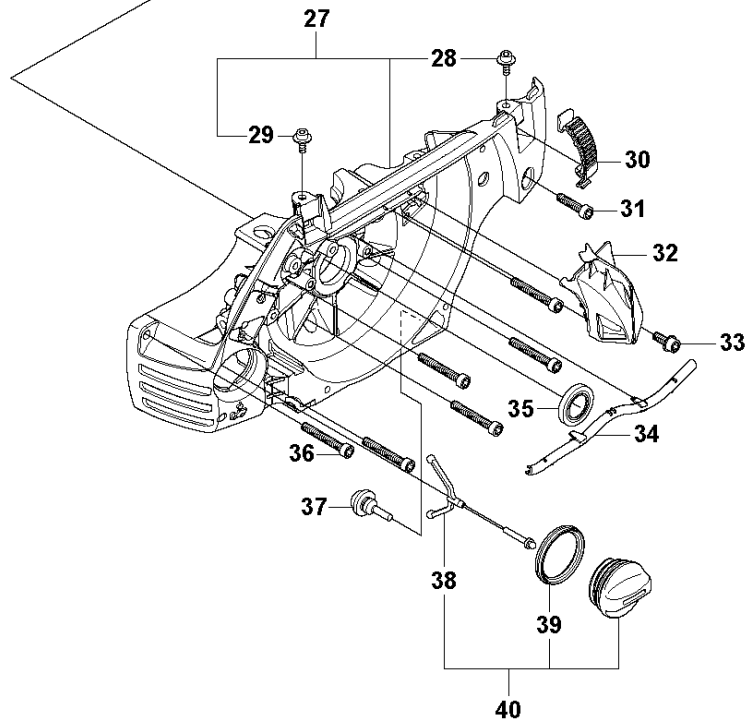

M 576 AutoTune
CRANKCASE

26 537 21 26-02 576XP
Packningssats
Set of gaskets
Dichtungssatz
Jeu de joints
Juego de juntas

CRANKCASE

576 XP AUTO TUNE, from 2017-06

Ref	Part No	Description	Remark	QTY	KIT
1	537 40 35-01	FILTER		1	9
2	530 02 61-19	CHECK VALVE		1	9
3	537 20 30-01	PIN KNEE-JOINT		1	9
4	505 11 15-01	SCREW IHSCM		1	9
5	505 11 15-01	SCREW IHSCM		1	9
6	537 01 37-02	CHAIN GUIDE PLATE		1	
7	503 21 28-10	SCREW CCRPANT		1	
8	501 27 08-01	GUIDE BUSHING		1	9
9	544 89 66-02	CRANKCASE ASSY		1	
10	503 84 61-01	BUFFER		1	
11	503 20 73-20	SCREW IHSCM		1	
12	537 37 79-01	CHAIN CATCHER		1	
13	501 27 08-01	GUIDE BUSHING		1	9
14	537 05 13-01	BAR BOLT		2	9
15	503 21 26-16	SCREW IHANM		2	
16	537 04 29-01	BUMPER		1	
17	503 64 79-02	SPIKE		1	
18	503 20 07-80	SCREW IHSCFM		1	
19	537 01 71-01	SPIKE		1	
20	537 02 44-01	WEAR PROTECTION		1	
21	537 08 92-01	CHAIN CATCHER		1	
22	503 20 07-80	SCREW IHSCFM		1	
23	503 22 24-01	LOCK NUT		1	
24	537 01 72-01	SPIKE		1	
25	503 22 24-01	LOCK NUT		1	
26	537 21 26-02	GASKET KIT	Set of gaskets	1	
27	544 89 66-02	CRANKCASE ASSY		1	
28	505 11 15-01	SCREW IHSCM		1	27
29	505 11 15-01	SCREW IHSCM		1	27
30	503 89 47-03	SNAP	Grey	4	
31	503 20 73-20	SCREW IHSCM		1	
32	537 20 92-01	AIR NOZZLE		1	
33	503 20 02-12	SCREW IHSCFM		1	
33	503 20 07-12	SCREW IHSCFM		1	
34	537 20 39-01	CABLE HOLDER		1	
35	505 48 68-01	RADIAL SEAL		1	
36	503 20 08-70	SCREW IHSCM		6	
37	503 84 61-01	BUFFER		1	
38	503 57 89-03	HOLDER		1	40
39	589 24 11-01	GASKET		1	40
40	537 21 52-07	TANK CAP ASSY		1