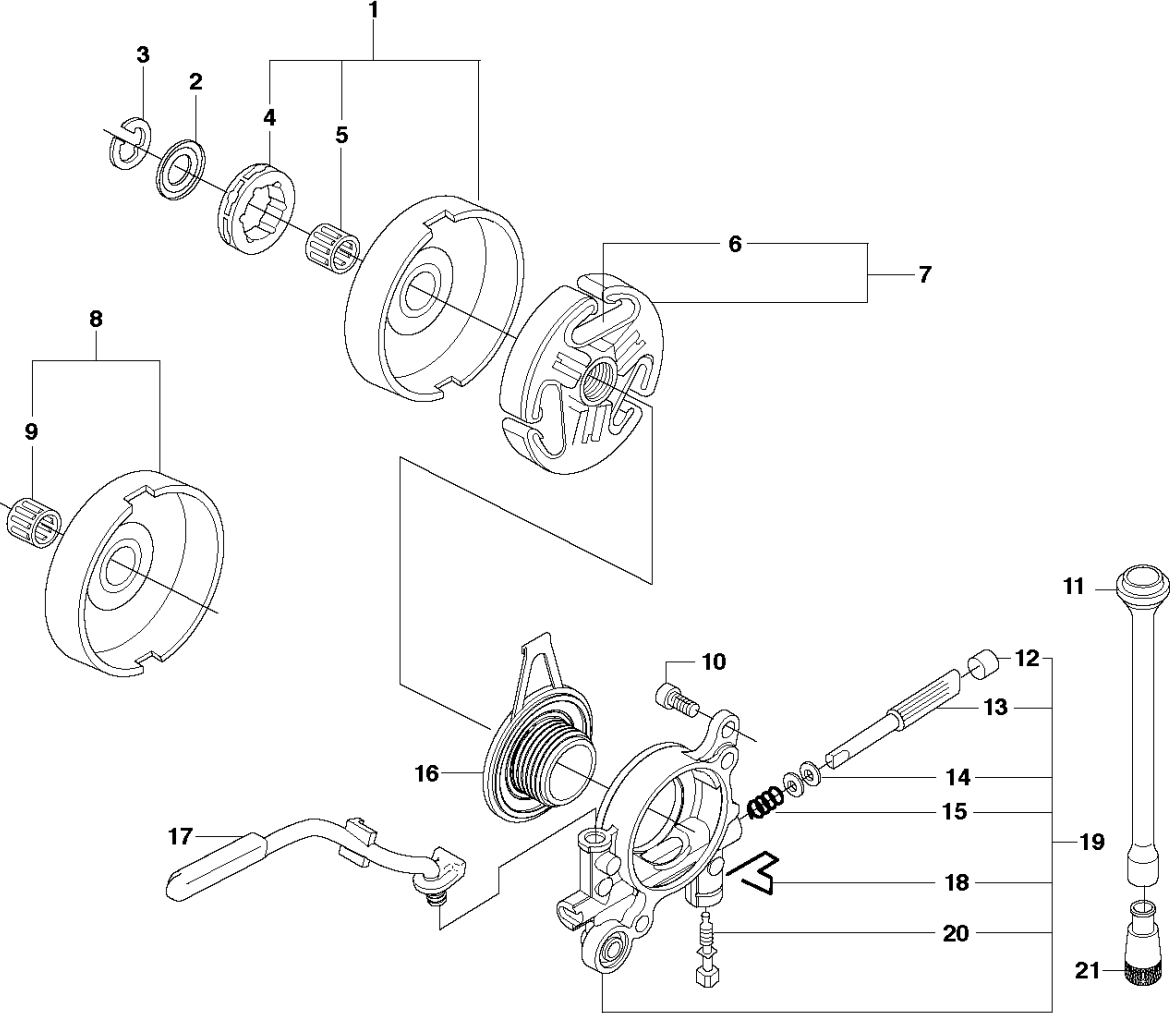

B 576 AutoTune
CLUTCH & OIL PUMP

CLUTCH & OIL PUMP

576 XP AUTO TUNE, from 2017-06

Ref	Part No	Description	Remark	QTY KIT
1	504 54 72-02	CLUTCH DRUM ASSY	3/8 x 7T	1
1	504 54 72-03	CLUTCH DRUM ASSY	3/8 x 8T	1
2	503 75 24-01	WASHER		1
3	503 27 21-01	E-CLIP		1
4	501 59 80-02	RIM	3/8 x 7T	1
4	505 30 36-61	RIM	3/8 x 8T	1
5	503 43 20-01	NEEDLE HOLDER		1
6	537 36 06-01	CLUTCH SPRING		3
7	586 79 84-02	CLUTCH ASSY		1
8	503 86 17-03	CLUTCH DRUM ASSY		1
9	503 43 20-01	NEEDLE HOLDER		1
10	503 20 53-01	SCREW IHSCM		2
11	501 89 53-01	OIL HOSE		1
12	503 62 49-01	SEALING PLUG		1
13	503 52 15-01	PUMP PISTON		1
14	503 23 00-04	WASHER		2
15	501 61 58-01	SPRING		1
16	537 20 78-04	PUMP PINION		1
17	537 20 91-01	OIL PRESSURE HOSE		1
18	503 81 30-01	SPRING		1
19	503 52 13-03	OIL PUMP ASSY		1
20	503 81 13-01	PIN SCREW		1
21	501 54 41-02	OIL SCREEN		1