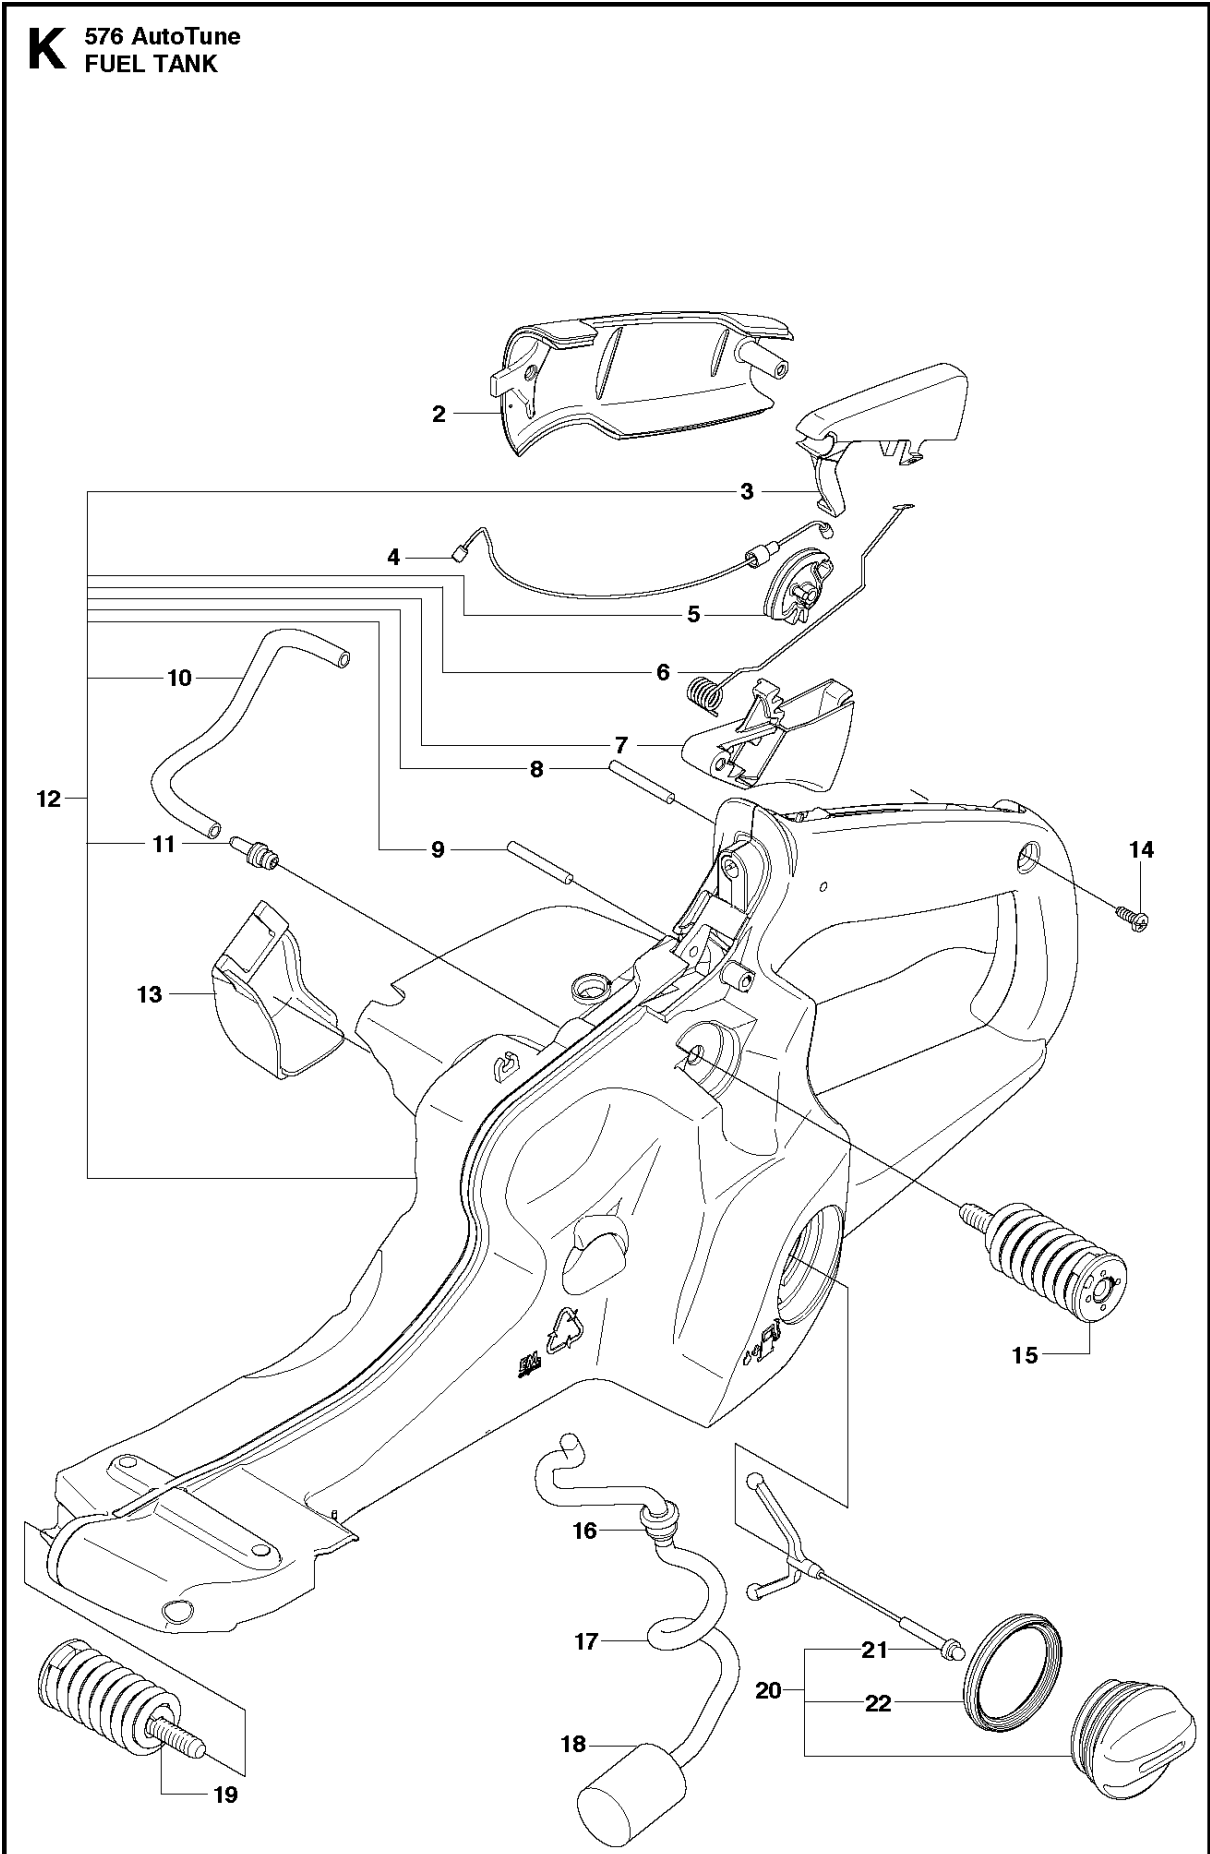

FUEL TANK

576 XP AUTO TUNE, from 2017-06

Ref	Part No	Description	Remark	QTY	KIT
2	537 20 56-01	COVER	Grey	1	
3	537 20 84-01	THROTTLE LOCKOUT		1	12
4	537 21 11-01	THROTTLE WIRE		1	
5	537 20 85-01	CABLE LEVER		1	12
6	537 20 98-01	SPRING		1	12
7	537 20 83-01	THROTTLE TRIGGER		1	12
8	720 12 40-20	PARALLEL PIN		1	12
9	720 12 40-20	PARALLEL PIN		1	12
10	581 75 61-06	FUEL HOSE	s/n from 20131100004/2013-03-21 -	1	12
11	537 35 95-01	TANK VENT ASSY		1	12
12	537 21 35-04	FUEL TANK		1	
13	537 20 57-01	COVER		1	
14	503 21 28-10	SCREW CCRPANT		1	
15	537 21 03-01	ANTIVIBRATION ELEMENT	Std	1	
15	537 21 03-02	ANTIVIBRATION ELEMENT	Hard	1	
16	503 73 58-01	BUSHING		1	
17	581 75 62-02	FUEL HOSE	s/n from 20131100004/2013-03-21 -	1	
18	503 44 32-01	FUEL FILTER		1	
19	537 21 03-03	ANTIVIBRATION ELEMENT	Std	1	
19	537 21 03-04	ANTIVIBRATION ELEMENT	Hard	1	
20	537 21 52-07	TANK CAP ASSY		1	
21	503 57 89-03	HOLDER		1	20
22	589 24 11-01	GASKET		1	20