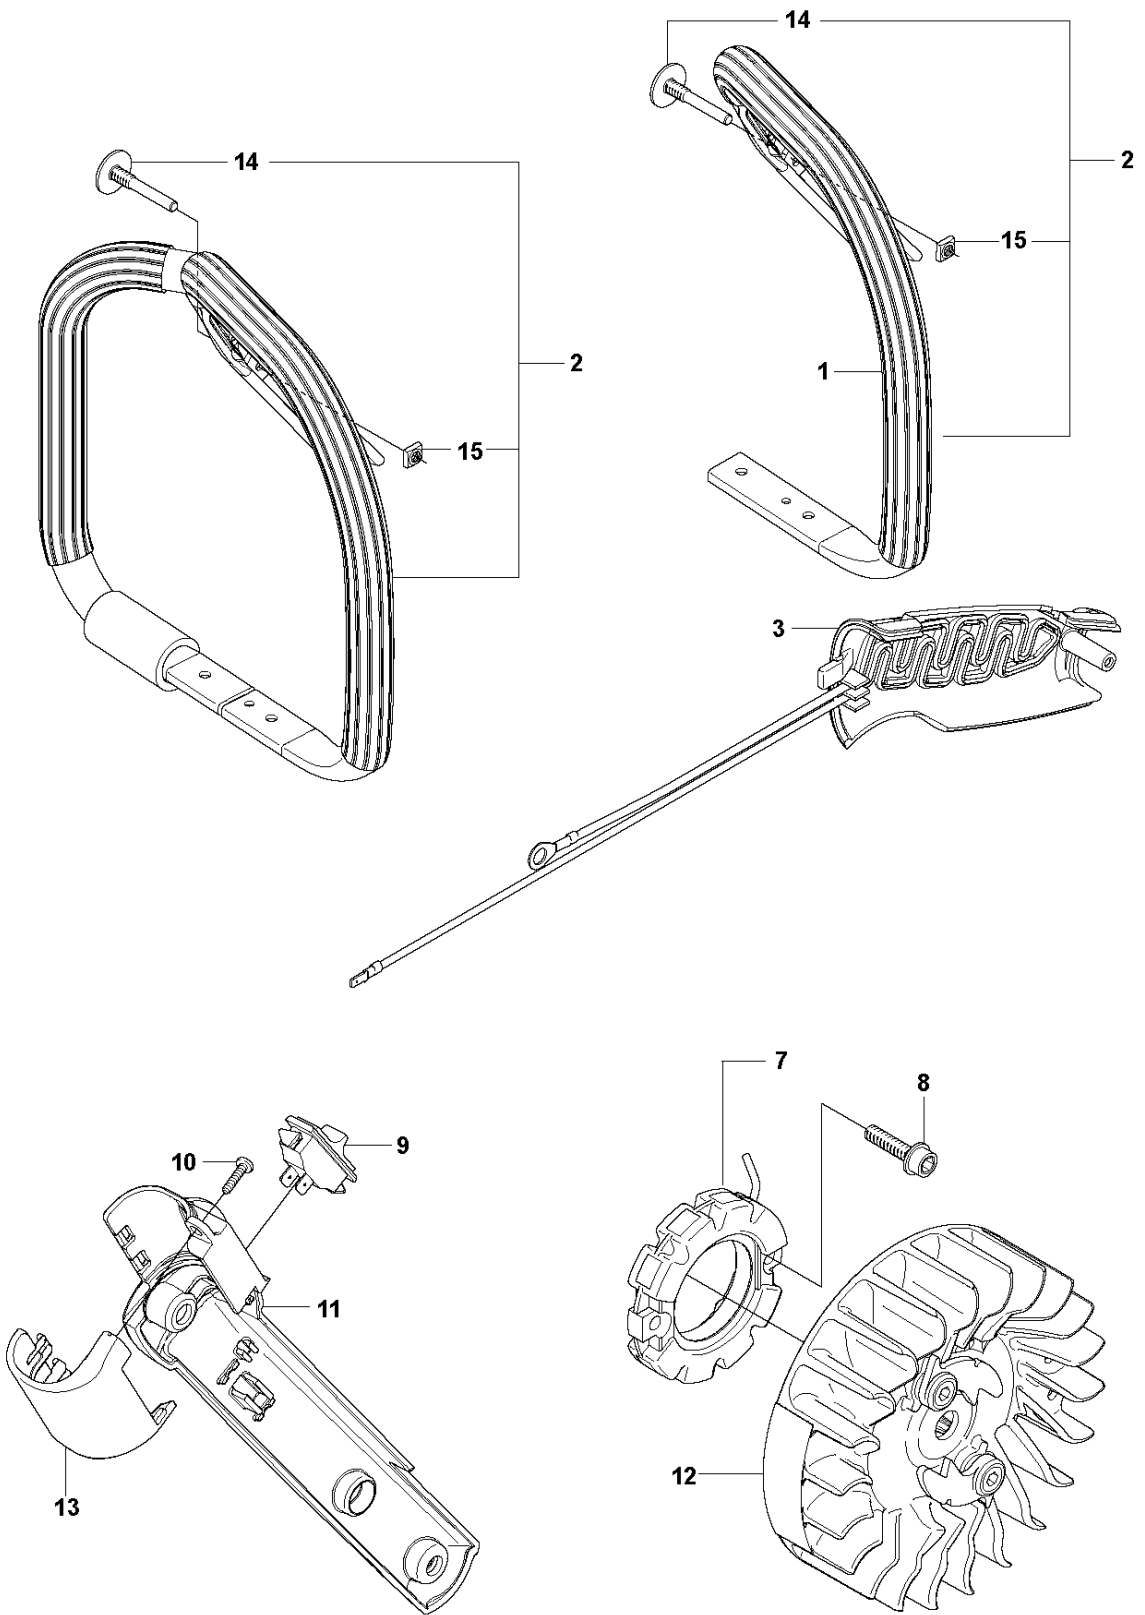

Q 576 AutoTune
HEATED HANDLES

HANDLES HEATED

576 XP AUTO TUNE, from 2017-06

Ref	Part No	Description	Remark	QTY	KIT
1	537 20 59-02	FRONT HANDLE ASSY	G	1	
2	537 20 89-02	HANDLE	WAG	1	
3	537 21 31-01	COVER		1	
7	576 18 94-01	STATOR	XPG s/n from 20114500001/2011-11-08 -	1	
8	503 20 26-16	SCREW IHSCM		2	
9	537 13 14-02	SWITCH		1	
10	503 21 28-10	SCREW CCRPANT		1	
11	537 21 09-01	COVER		1	
12	537 20 96-02	FLYWHEEL ASSY		1	
13	537 21 10-01	HUB CAP		1	
14	503 20 47-01	SCREW IHPANM		1	1, 2
15	503 22 66-01	SQUARE NUT		1	1,2