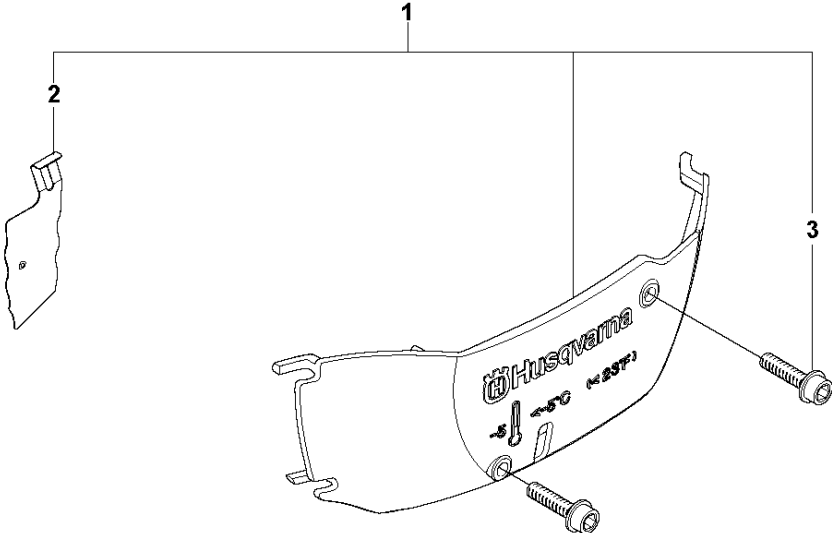

R 576 AutoTune
WINTER KIT

WINTER KIT

576 XP AUTO TUNE, from 2017-06

Ref	Part No	Description	Remark	QTY KIT	
1	504 04 57-01	WINTER KIT		1	
2	537 21 05-01	WINTER COVER		1	1
3	503 21 70-16	SCREW CCRPANT		2	1