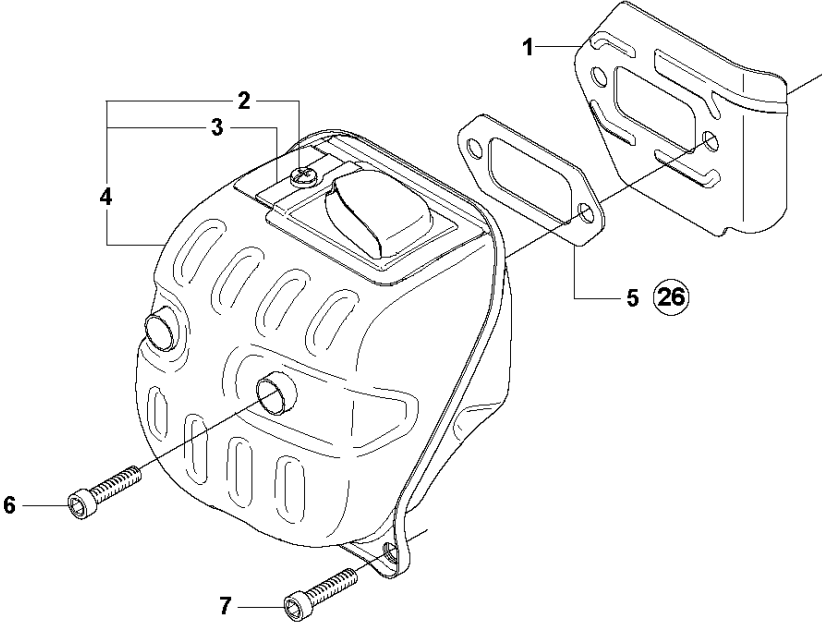

G 576 AutoTune
MUFFLER

MUFFLER

576 XP AUTO TUNE, from 2017-06

Ref	Part No	Description	Remark	QTY	KIT
1	537 21 06-01	HEAT DEFLECTOR		1	
2	724 12 87-59	SCREW CRPANM		1	4
3	503 76 64-02	SPARK ARRESTER SCREEN		1	4
4	544 03 02-01	MUFFLER ASSY	FF CE	1	
4	544 03 02-02	MUFFLER ASSY	DF US	1	
5	537 20 82-01	GASKET		1	26
6	725 53 70-55	SCREW IHSCM		2	
7	503 20 73-20	SCREW IHSCM		2	
26	537 21 26-02	GASKET KIT	Set of gaskets	1