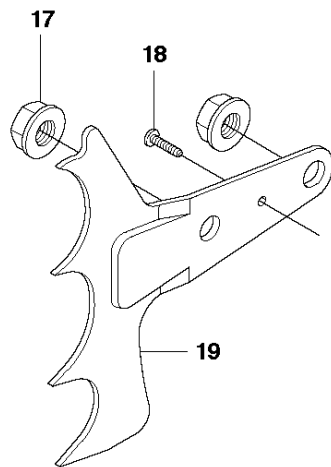

B 576 AutoTune
CLUTCH & OIL PUMP

CLUTCH & OIL PUMP

576 XP AUTO TUNE, from 2017-06

Ref	Part No	Description	Remark	QTY KIT
1	504 54 72-02	CLUTCH DRUM ASSY	3/8 x 7T	1
1	504 54 72-03	CLUTCH DRUM ASSY	3/8 x 8T	1
2	503 75 24-01	WASHER		1
3	503 27 21-01	E-CLIP		1
4	501 59 80-02	RIM	3/8 x 7T	1
4	505 30 36-61	RIM	3/8 x 8T	1
5	503 43 20-01	NEEDLE HOLDER		1
6	537 36 06-01	CLUTCH SPRING		3
7	586 79 84-02	CLUTCH ASSY		1
8	503 86 17-03	CLUTCH DRUM ASSY		1
9	503 43 20-01	NEEDLE HOLDER		1
10	503 20 53-01	SCREW IHSCM		2
11	501 89 53-01	OIL HOSE		1
12	503 62 49-01	SEALING PLUG		1
13	503 52 15-01	PUMP PISTON		1
14	503 23 00-04	WASHER		2
15	501 61 58-01	SPRING		1
16	537 20 78-04	PUMP PINION		1
17	537 20 91-01	OIL PRESSURE HOSE		1
18	503 81 30-01	SPRING		1
19	503 52 13-03	OIL PUMP ASSY		1
20	503 81 13-01	PIN SCREW		1
21	501 54 41-02	OIL SCREEN		1

A2 576 AutoTune
CLUTCH COVER

CLUTCH COVER

576 XP AUTO TUNE, from 2017-06

Ref	Part No	Description	Remark	QTY	KIT
1	537 03 35-04	CLUTCH COVER ASSY		1	
2	503 76 29-02	CHIP GUARD		1	5, 1
3	503 89 70-01	SLEEVE		1	5, 1
4	503 21 28-10	SCREW CCRPANT		1	5, 1
5	537 03 35-05	CLUTCH COVER ASSY		1	1
6	503 23 00-66	WASHER		1	15, 1
7	537 07 95-02	WORM SCREW		1	15, 1
8	503 99 83-01	PAWL		1	15, 1
9	537 01 74-01	BEARING SLEEVE		1	15, 1
10	740 48 07-02	O-RING		1	15, 1
11	503 23 00-63	WASHER		1	15, 1
12	537 07 94-02	WORM WHEEL		1	15, 1
13	537 01 68-01	COVER		1	15, 1
14	503 21 28-10	SCREW CCRPANT		2	15
15	537 04 41-02	CHAIN TENSIONER		1	1
16	501 51 72-01	CHAIN GUIDE		1	5, 1
17	503 22 00-01	HEXAGON NUT		2	
18	503 21 28-10	SCREW CCRPANT		1	
19	503 71 97-01	SPIKE		1	
20	537 03 38-03	LABEL		1	1