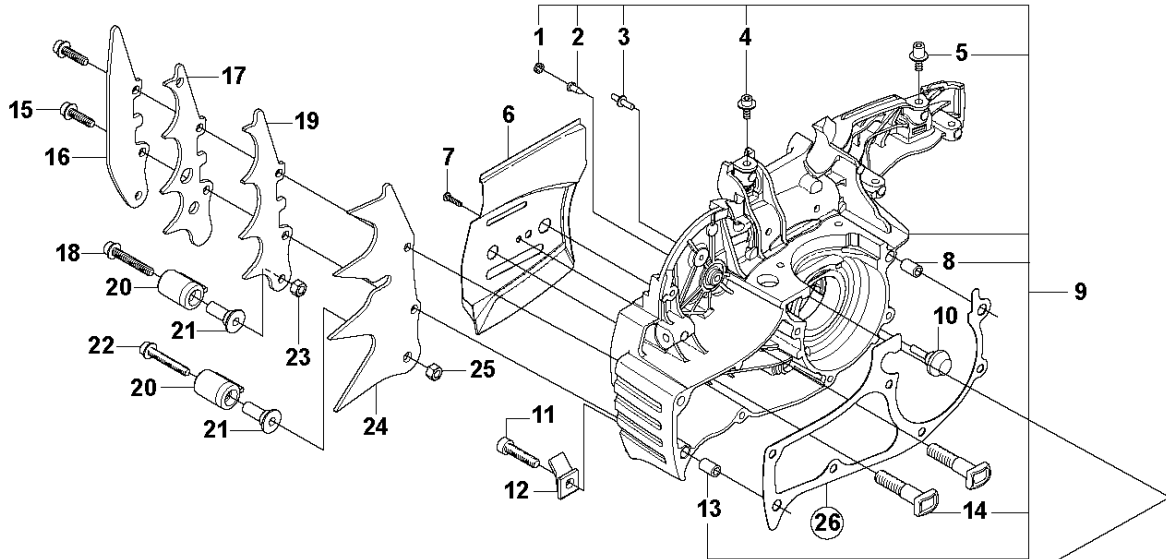

M 576 AutoTune
CRANKCASE

26 537 21 26-02 576XP
Packningssats
Set of gaskets
Dichtungssatz
Jeu de joints
Juego de juntas

CRANKCASE

576 XP AUTO TUNE, from 2017-06

Ref	Part No	Description	Remark	QTY	KIT
1	537 40 35-01	FILTER		1	9
2	530 02 61-19	CHECK VALVE		1	9
3	537 20 30-01	PIN KNEE-JOINT		1	9
4	505 11 15-01	SCREW IHSCM		1	9
5	505 11 15-01	SCREW IHSCM		1	9
6	537 01 37-02	CHAIN GUIDE PLATE		1	
7	503 21 28-10	SCREW CCRPANT		1	
8	501 27 08-01	GUIDE BUSHING		1	9
9	544 89 66-02	CRANKCASE ASSY		1	
10	503 84 61-01	BUFFER		1	
11	503 20 73-20	SCREW IHSCM		1	
12	537 37 79-01	CHAIN CATCHER		1	
13	501 27 08-01	GUIDE BUSHING		1	9
14	537 05 13-01	BAR BOLT		2	9
15	503 21 26-16	SCREW IHANM		2	
16	537 04 29-01	BUMPER		1	
17	503 64 79-02	SPIKE		1	
18	503 20 07-80	SCREW IHSCFM		1	
19	537 01 71-01	SPIKE		1	
20	537 02 44-01	WEAR PROTECTION		1	
21	537 08 92-01	CHAIN CATCHER		1	
22	503 20 07-80	SCREW IHSCFM		1	
23	503 22 24-01	LOCK NUT		1	
24	537 01 72-01	SPIKE		1	
25	503 22 24-01	LOCK NUT		1	
26	537 21 26-02	GASKET KIT	Set of gaskets	1	
27	544 89 66-02	CRANKCASE ASSY		1	
28	505 11 15-01	SCREW IHSCM		1	27
29	505 11 15-01	SCREW IHSCM		1	27
30	503 89 47-03	SNAP	Grey	4	
31	503 20 73-20	SCREW IHSCM		1	
32	537 20 92-01	AIR NOZZLE		1	
33	503 20 02-12	SCREW IHSCFM		1	
33	503 20 07-12	SCREW IHSCFM		1	
34	537 20 39-01	CABLE HOLDER		1	
35	505 48 68-01	RADIAL SEAL		1	
36	503 20 08-70	SCREW IHSCM		6	
37	503 84 61-01	BUFFER		1	
38	503 57 89-03	HOLDER		1	40
39	589 24 11-01	GASKET		1	40
40	537 21 52-07	TANK CAP ASSY		1