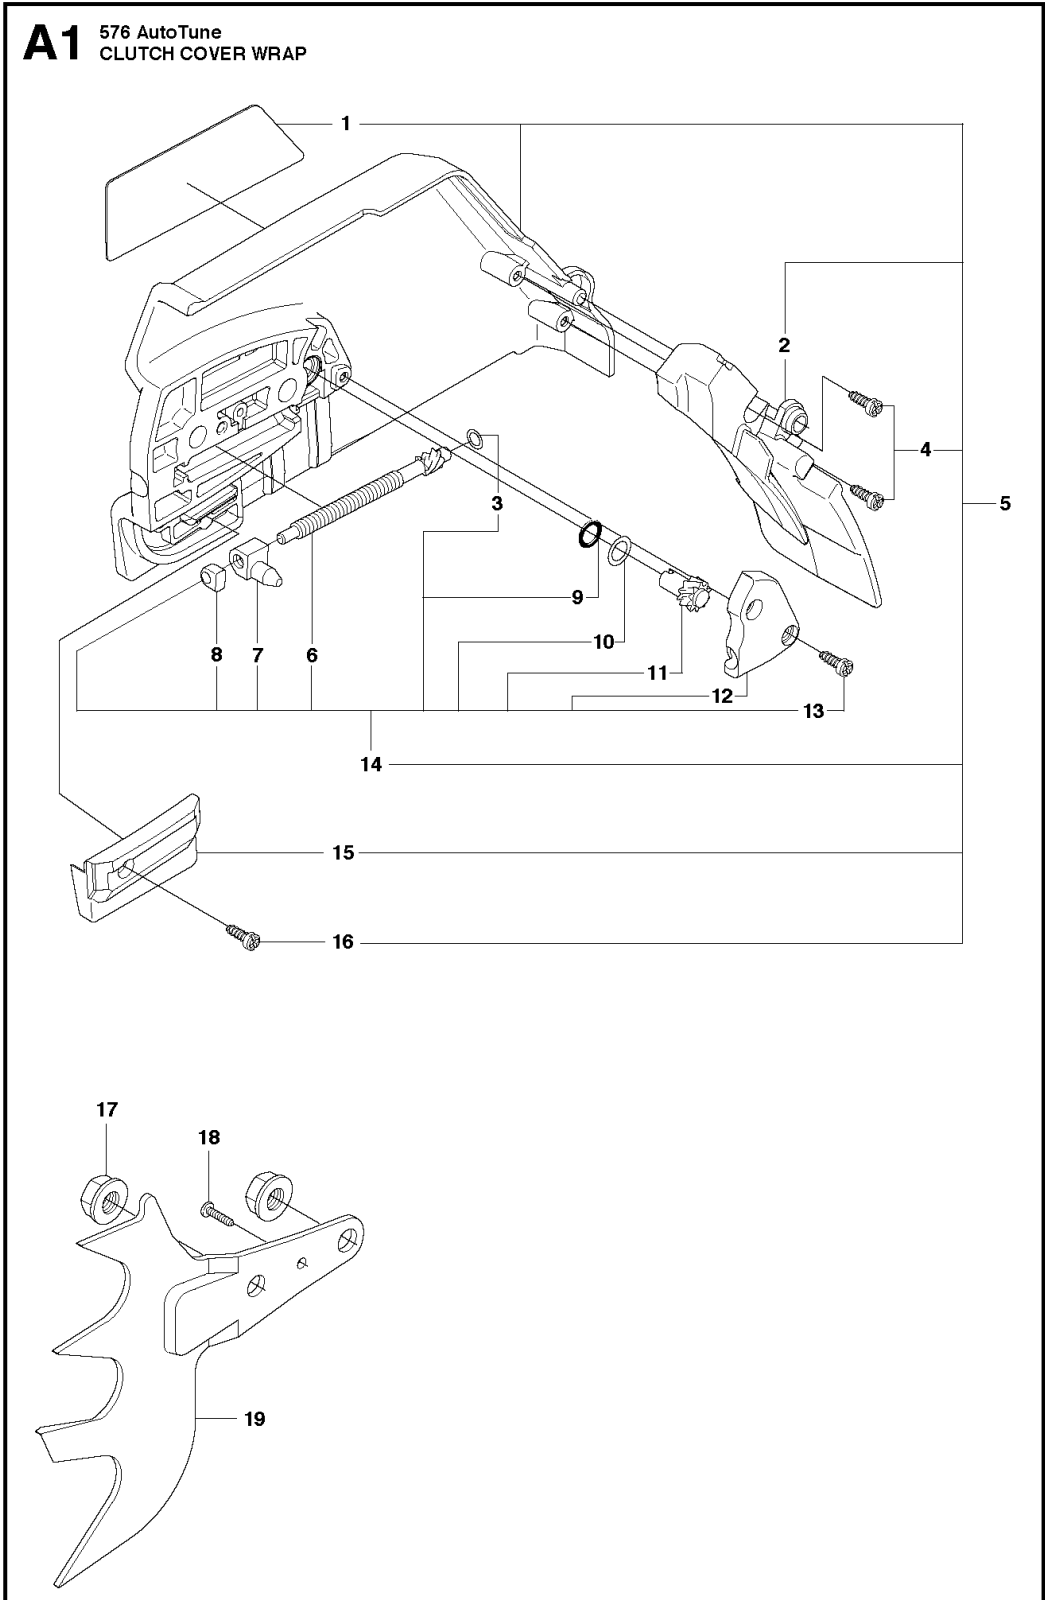

B 576 AutoTune
CLUTCH & OIL PUMP

CLUTCH & OIL PUMP

576 XP AUTO TUNE, from 2017-06

Ref	Part No	Description	Remark	QTY KIT
1	504 54 72-02	CLUTCH DRUM ASSY	3/8 x 7T	1
1	504 54 72-03	CLUTCH DRUM ASSY	3/8 x 8T	1
2	503 75 24-01	WASHER		1
3	503 27 21-01	E-CLIP		1
4	501 59 80-02	RIM	3/8 x 7T	1
4	505 30 36-61	RIM	3/8 x 8T	1
5	503 43 20-01	NEEDLE HOLDER		1
6	537 36 06-01	CLUTCH SPRING		3
7	586 79 84-02	CLUTCH ASSY		1
8	503 86 17-03	CLUTCH DRUM ASSY		1
9	503 43 20-01	NEEDLE HOLDER		1
10	503 20 53-01	SCREW IHSCM		2
11	501 89 53-01	OIL HOSE		1
12	503 62 49-01	SEALING PLUG		1
13	503 52 15-01	PUMP PISTON		1
14	503 23 00-04	WASHER		2
15	501 61 58-01	SPRING		1
16	537 20 78-04	PUMP PINION		1
17	537 20 91-01	OIL PRESSURE HOSE		1
18	503 81 30-01	SPRING		1
19	503 52 13-03	OIL PUMP ASSY		1
20	503 81 13-01	PIN SCREW		1
21	501 54 41-02	OIL SCREEN		1

CLUTCH COVER

576 XP AUTO TUNE, from 2017-06

Ref	Part No	Description	Remark	QTY	KIT
1	537 03 38-03	LABEL		1	5
2	537 17 41-01	CHIP GUARD		1	5
3	503 23 00-66	WASHER		1	14
4	503 21 28-10	SCREW CCRPANT		1	5
5	537 33 10-05	CLUTCH COVER ASSY	576XPW	1	
6	537 07 95-02	WORM SCREW		1	5, 14
7	503 99 83-01	PAWL		1	5, 14
8	537 01 74-01	BEARING SLEEVE		1	5, 14
9	740 48 07-02	O-RING		1	5, 14
10	503 23 00-63	WASHER		1	5, 14
11	537 07 94-02	WORM WHEEL		1	5, 14
12	537 01 68-01	COVER		1	5, 14
13	503 21 28-10	SCREW CCRPANT		2	14
14	537 04 41-02	CHAIN TENSIONER		1	5
15	537 04 34-01	CHAIN GUIDE		1	5
16	503 21 28-10	SCREW CCRPANT		1	5
17	503 22 00-01	HEXAGON NUT		2	
18	503 21 28-10	SCREW CCRPANT		1	
19	503 92 27-01	SPIKE		1	