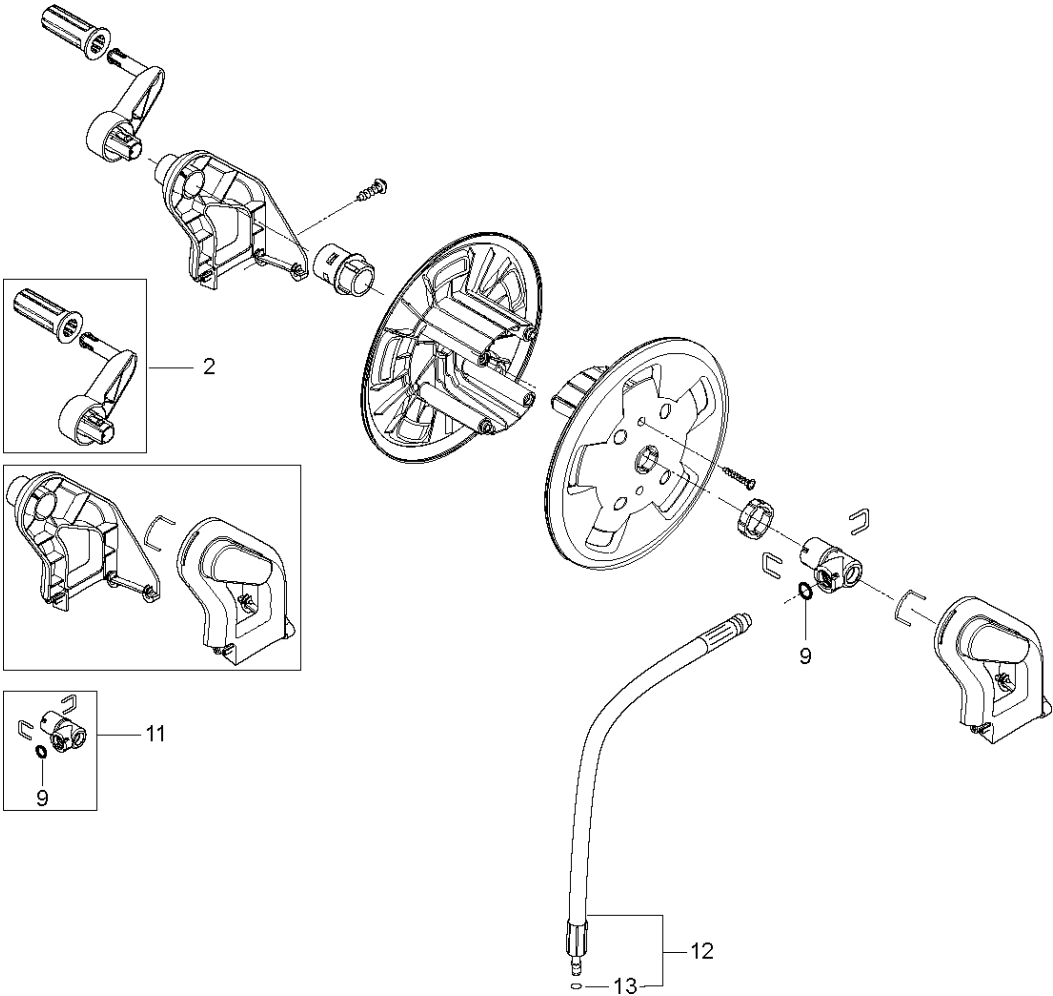

SPARE PARTS LIST

PRESSURE WASHERS

PW 450, 2017-10

ACCESSORIES
PW 450

2017.04.21
2017.08.02

ACCESSORIES

PW 450, 2017-10

Ref	Part No	Description	Remark	QTY KIT
1	592 61 76-36	GUN	G5 GUN DARK GREY	1
5	592 61 76-87	TUBE	PRESSURE TUBE W. O-RING	1
6	740 48 11-02	O-RING	O-RING diam. 10.82X1.78	1
10	592 61 76-37	TUBE	G5 NOZZLE TUBE	1
11	740 43 07-00	O-RING	O-RING 9.3X2.4 NITRIL 90 SH	1
12	592 61 76-34	TUBE	G4 NOZZLE TUBE 55MM DARK GREY	1
14	592 61 76-57	NOZZLE	LOW PRESSURE NOZZLE W.O-RINGS	1
15	592 61 76-73	O-RING	O-RING 9.0X2.6 SH90 NBR	1
16	592 61 76-45	HOSE	HOSE STEELARM 13M XT	1
17	592 61 76-69	O-RING	O-RING 10X2 ULTRATHIN 2	2
18	740 42 03-00	O-RING	O-RING 5.1X1.6 VITON SH 90	1
20	592 61 77-07	NOZZLE	TORNADO PR	1
21	592 61 76-82	NOZZLE	POWER SPEED	1

HOSE REEL
PW 450

2015.02.11
2017.08.02

HOSE REEL

PW 450, 2017-10

Ref	Part No	Description	Remark	QTY KIT
2	593 09 57-01	HANDLE	HANDLE OF HOSE REEL PRO	1
9	592 61 76-70	O-RING	O-RING 14.3X2.4 NITRIL 70 SH	1
11	592 80 75-01	ADAPTER	ADAPTOR SYSTEM ALTO	1
12	592 61 76-13	HOSE CONNECTOR	CONNECTION HOSE SP	1
13	592 61 76-71	O-RING	O-RING 5.28X1.78 NITRIL 90 SH	1

OVERVIEW FRONT
PW 450

2017.03.22
2017.08.03

OVERVIEW

PW 450, 2017-10

Ref	Part No	Description	Remark	QTY KIT
2	592 61 76-89	QUICK COUPLING	QUICK COUPLING MALE W. INTERNAL THREAD	1
8	592 61 77-08	KNOB	TURNING KNOB DARK GREY	1
10	592 61 77-09	KNOB	TURNING KNOB D6X5 DARK GREY	1
11	592 61 76-68	O-RING	O-RING 10.2X2.5 NBR 70	1
13	592 61 76-65	SWITCH	ON/OFF SWITCH K2-12- 2115C SP	1
15	592 61 76-23	VALVE	DOSING VALVE ANGLED SP	1
16	592 61 76-41	HOSE	HOSE CLIP R12	1
17	592 61 76-39	HOSE	HOSE diam. 6X3	1
21	592 61 76-11	CAPACITOR	CAPACITOR 50UF 450V DI. SP	1