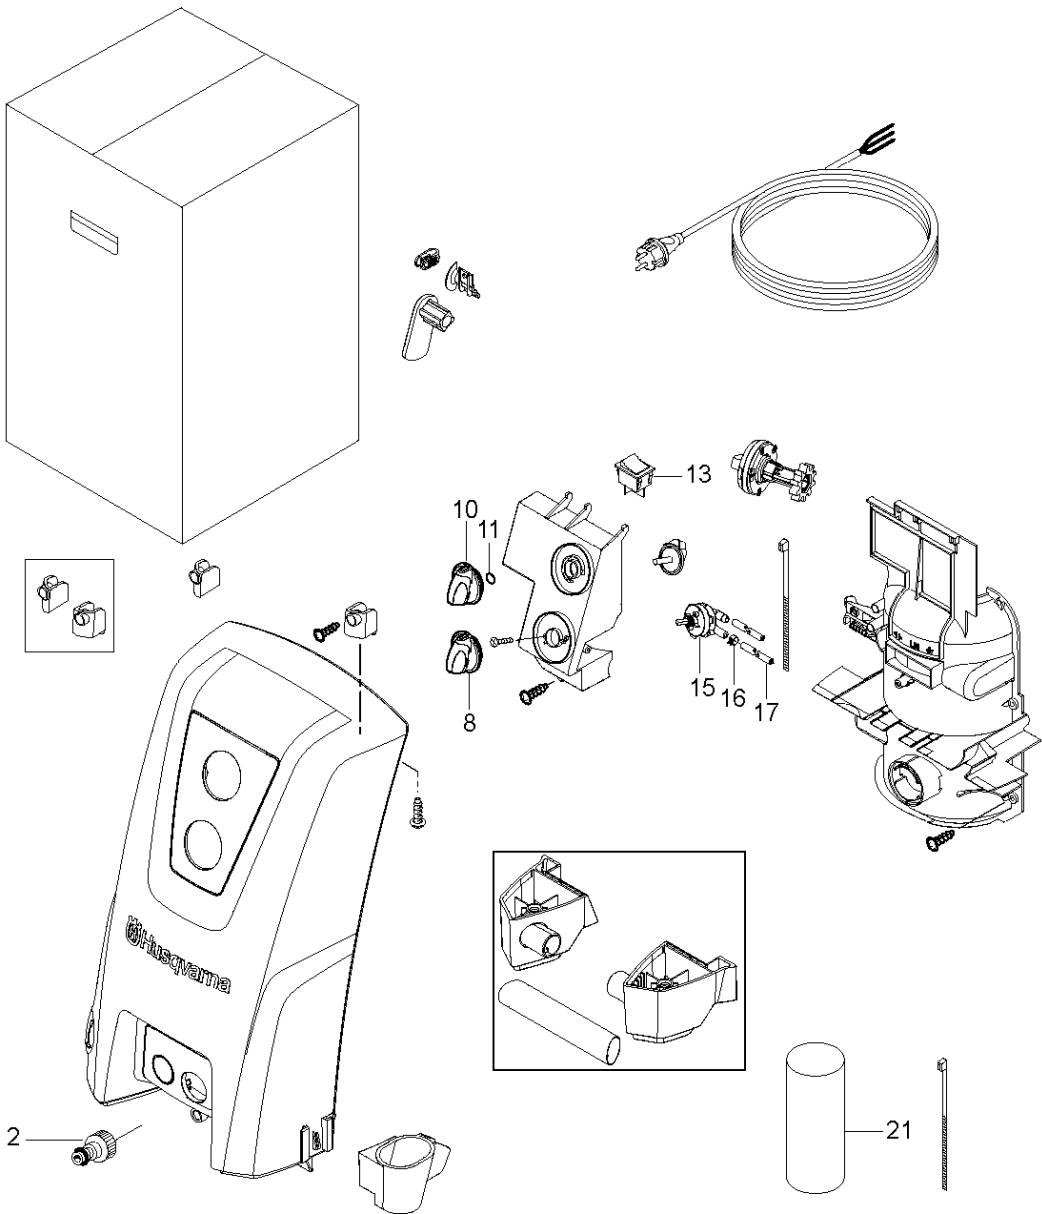

SPARE PARTS LIST

PRESSURE WASHERS

PW 450, 2017-10

ACCESSORIES
PW 450

2017.04.21
2017.08.02

ACCESSORIES

PW 450, 2017-10

Ref	Part No	Description	Remark	QTY KIT
1	592 61 76-36	GUN	G5 GUN DARK GREY	1
5	592 61 76-87	TUBE	PRESSURE TUBE W. O-RING	1
6	740 48 11-02	O-RING	O-RING diam. 10.82X1.78	1
10	592 61 76-37	TUBE	G5 NOZZLE TUBE	1
11	740 43 07-00	O-RING	O-RING 9.3X2.4 NITRIL 90 SH	1
12	592 61 76-34	TUBE	G4 NOZZLE TUBE 55MM DARK GREY	1
14	592 61 76-57	NOZZLE	LOW PRESSURE NOZZLE W.O-RINGS	1
15	592 61 76-73	O-RING	O-RING 9.0X2.6 SH90 NBR	1
16	592 61 76-45	HOSE	HOSE STEELARM 13M XT	1
17	592 61 76-69	O-RING	O-RING 10X2 ULTRATHIN 2	2
18	740 42 03-00	O-RING	O-RING 5.1X1.6 VITON SH 90	1
20	592 61 77-07	NOZZLE	TORNADO PR	1
21	592 61 76-82	NOZZLE	POWER SPEED	1

HOSE REEL
PW 450

2015.02.11
2017.08.02

HOSE REEL

PW 450, 2017-10

Ref	Part No	Description	Remark	QTY KIT
2	593 09 57-01	HANDLE	HANDLE OF HOSE REEL PRO	1
9	592 61 76-70	O-RING	O-RING 14.3X2.4 NITRIL 70 SH	1
11	592 80 75-01	ADAPTER	ADAPTOR SYSTEM ALTO	1
12	592 61 76-13	HOSE CONNECTOR	CONNECTION HOSE SP	1
13	592 61 76-71	O-RING	O-RING 5.28X1.78 NITRIL 90 SH	1

OVERVIEW FRONT
PW 450

2017.03.22
2017.08.03

OVERVIEW

PW 450, 2017-10

Ref	Part No	Description	Remark	QTY KIT
2	592 61 76-89	QUICK COUPLING	QUICK COUPLING MALE W. INTERNAL THREAD	1
8	592 61 77-08	KNOB	TURNING KNOB DARK GREY	1
10	592 61 77-09	KNOB	TURNING KNOB D6X5 DARK GREY	1
11	592 61 76-68	O-RING	O-RING 10.2X2.5 NBR 70	1
13	592 61 76-65	SWITCH	ON/OFF SWITCH K2-12- 2115C SP	1
15	592 61 76-23	VALVE	DOSING VALVE ANGLED SP	1
16	592 61 76-41	HOSE	HOSE CLIP R12	1
17	592 61 76-39	HOSE	HOSE diam. 6X3	1
21	592 61 76-11	CAPACITOR	CAPACITOR 50UF 450V DI. SP	1