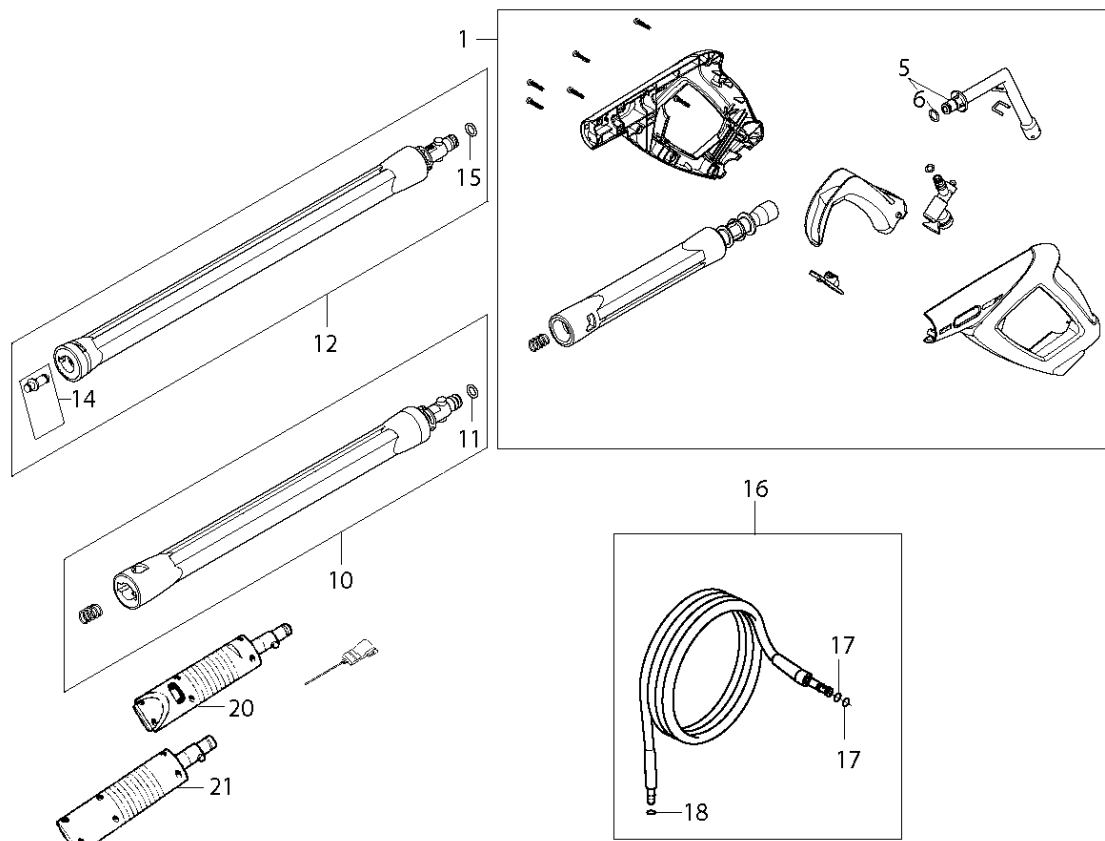

SPARE PARTS LIST

PRESSURE WASHERS

PW 450, 2017-10

ACCESSORIES
PW 450

2017.04.21
2017.08.02

ACCESSORIES

PW 450, 2017-10

Ref	Part No	Description	Remark	QTY KIT
1	592 61 76-36	GUN	G5 GUN DARK GREY	1
5	592 61 76-87	TUBE	PRESSURE TUBE W. O-RING	1
6	740 48 11-02	O-RING	O-RING diam. 10.82X1.78	1
10	592 61 76-37	TUBE	G5 NOZZLE TUBE	1
11	740 43 07-00	O-RING	O-RING 9.3X2.4 NITRIL 90 SH	1
12	592 61 76-34	TUBE	G4 NOZZLE TUBE 55MM DARK GREY	1
14	592 61 76-57	NOZZLE	LOW PRESSURE NOZZLE W.O-RINGS	1
15	592 61 76-73	O-RING	O-RING 9.0X2.6 SH90 NBR	1
16	592 61 76-45	HOSE	HOSE STEELARM 13M XT	1
17	592 61 76-69	O-RING	O-RING 10X2 ULTRATHIN 2	2
18	740 42 03-00	O-RING	O-RING 5.1X1.6 VITON SH 90	1
20	592 61 77-07	NOZZLE	TORNADO PR	1
21	592 61 76-82	NOZZLE	POWER SPEED	1

HOSE REEL
PW 450

2015.02.11
2017.08.02

HOSE REEL

PW 450, 2017-10

Ref	Part No	Description	Remark	QTY KIT
2	593 09 57-01	HANDLE	HANDLE OF HOSE REEL PRO	1
9	592 61 76-70	O-RING	O-RING 14.3X2.4 NITRIL 70 SH	1
11	592 80 75-01	ADAPTER	ADAPTOR SYSTEM ALTO	1
12	592 61 76-13	HOSE CONNECTOR	CONNECTION HOSE SP	1
13	592 61 76-71	O-RING	O-RING 5.28X1.78 NITRIL 90 SH	1

OVERVIEW FRONT
PW 450

2017.03.22
2017.08.03

OVERVIEW

PW 450, 2017-10

Ref	Part No	Description	Remark	QTY KIT
2	592 61 76-89	QUICK COUPLING	QUICK COUPLING MALE W. INTERNAL THREAD	1
8	592 61 77-08	KNOB	TURNING KNOB DARK GREY	1
10	592 61 77-09	KNOB	TURNING KNOB D6X5 DARK GREY	1
11	592 61 76-68	O-RING	O-RING 10.2X2.5 NBR 70	1
13	592 61 76-65	SWITCH	ON/OFF SWITCH K2-12- 2115C SP	1
15	592 61 76-23	VALVE	DOSING VALVE ANGLED SP	1
16	592 61 76-41	HOSE	HOSE CLIP R12	1
17	592 61 76-39	HOSE	HOSE diam. 6X3	1
21	592 61 76-11	CAPACITOR	CAPACITOR 50UF 450V DI. SP	1