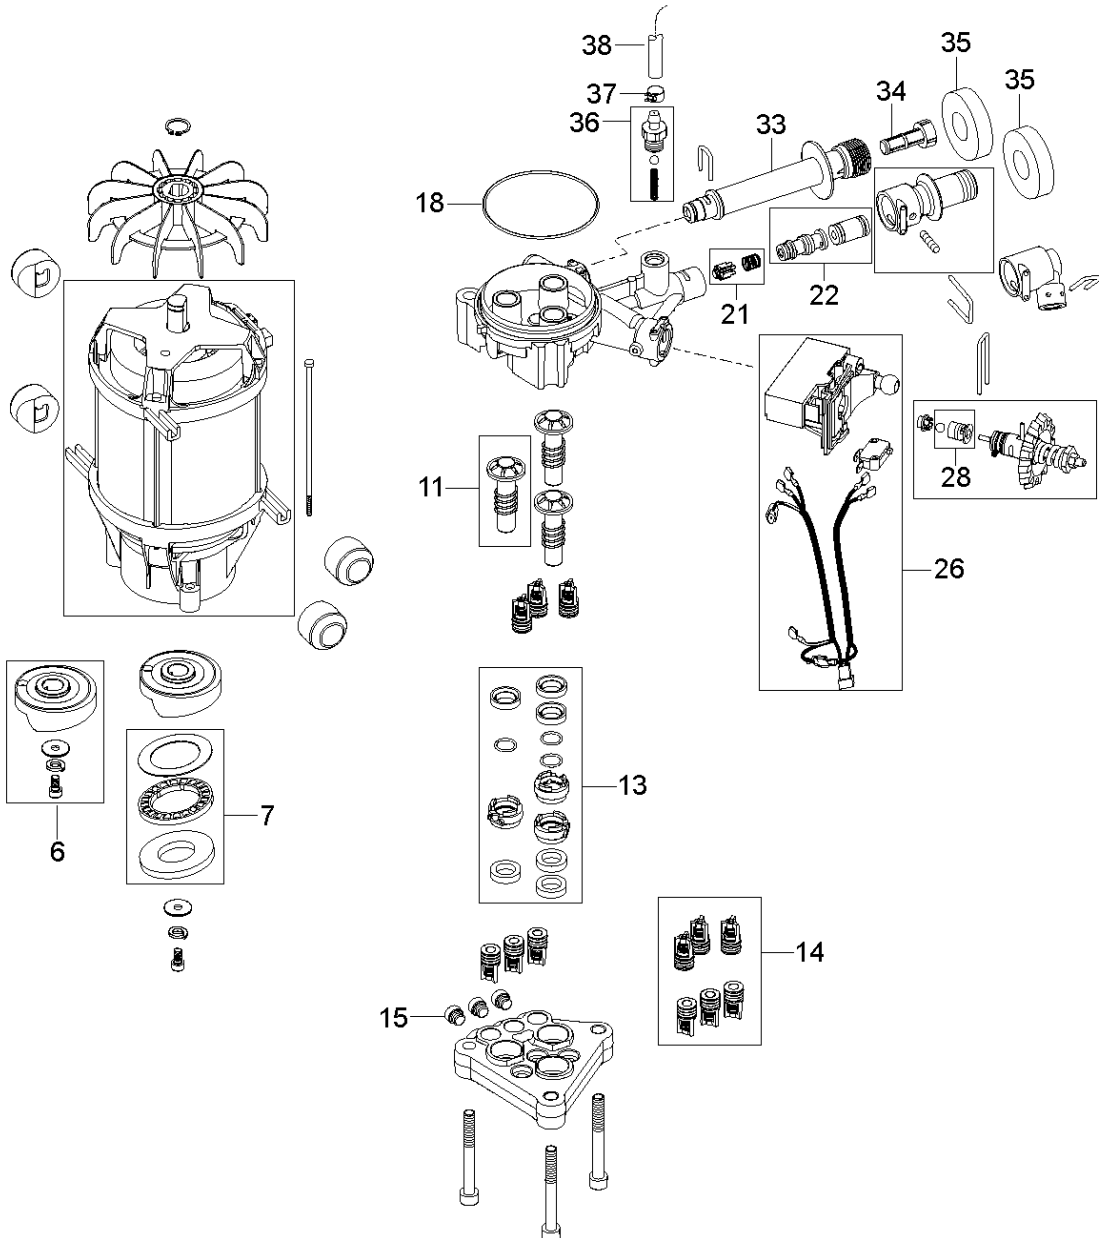

HOSE REEL
PW 450

2015.02.11
2017.08.02

HOSE REEL

PW 450, 2017-10

Ref	Part No	Description	Remark	QTY KIT
2	593 09 57-01	HANDLE	HANDLE OF HOSE REEL PRO	1
9	592 61 76-70	O-RING	O-RING 14.3X2.4 NITRIL 70 SH	1
11	592 80 75-01	ADAPTER	ADAPTOR SYSTEM ALTO	1
12	592 61 76-13	HOSE CONNECTOR	CONNECTION HOSE SP	1
13	592 61 76-71	O-RING	O-RING 5.28X1.78 NITRIL 90 SH	1

OVERVIEW FRONT
PW 450

2017.03.22
2017.08.03

OVERVIEW

PW 450, 2017-10

Ref	Part No	Description	Remark	QTY KIT
2	592 61 76-89	QUICK COUPLING	QUICK COUPLING MALE W. INTERNAL THREAD	1
8	592 61 77-08	KNOB	TURNING KNOB DARK GREY	1
10	592 61 77-09	KNOB	TURNING KNOB D6X5 DARK GREY	1
11	592 61 76-68	O-RING	O-RING 10.2X2.5 NBR 70	1
13	592 61 76-65	SWITCH	ON/OFF SWITCH K2-12- 2115C SP	1
15	592 61 76-23	VALVE	DOSING VALVE ANGLED SP	1
16	592 61 76-41	HOSE	HOSE CLIP R12	1
17	592 61 76-39	HOSE	HOSE diam. 6X3	1
21	592 61 76-11	CAPACITOR	CAPACITOR 50UF 450V DI. SP	1

MOTOR PUMP UNIT
PW 450

2017.08.03
2017.08.03

PUMP

PW 450, 2017-10

Ref	Part No	Description	Remark	QTY KIT
6	592 61 77-18	DISC	WOBBLE DISC 9.5 DEGREE SP	1
7	592 61 76-04	BEARING	BEARING REPAIR KIT	1
11	592 61 76-79	PISTON	PISTON STAINLESS REP. KIT	3
13	592 61 76-91	SEALING	REP SEALING SYS STAINLESS SP	1
14	592 61 77-12	SERVICE KIT	VALVE SYSTEM REPAIR KIT	1
15	592 61 76-81	PLUG	PLUG WITH O-RING	3
18	592 61 76-66	O-RING	O-RING 80X2 NITRIL 70 SHORE	1
21	592 61 76-64	NON RETURN VALVE	NON RETURN VALVE SP	1
22	592 61 76-50	INJECTOR	INJECTOR 1.64MM SP	1
26	592 61 76-60	MICRO SWITCH	MICRO SWITCH BOX SYSTEM SP	1
28	592 61 76-25	SERVICE KIT	EASY START SP	1
33	592 61 77-16	INLET	WATER INLET SP	1
34	592 61 76-51	FILTER	INLET FILTER MESH SP	1
35	592 61 76-27	SEAL	FOAM SEAL FOR OUTLET & INLET	2
36	592 61 76-46	HOSE	HOSE TAIL	1
37	592 61 76-41	HOSE	HOSE CLIP R12	1
38	592 61 76-39	HOSE	HOSE diam. 6X3	1