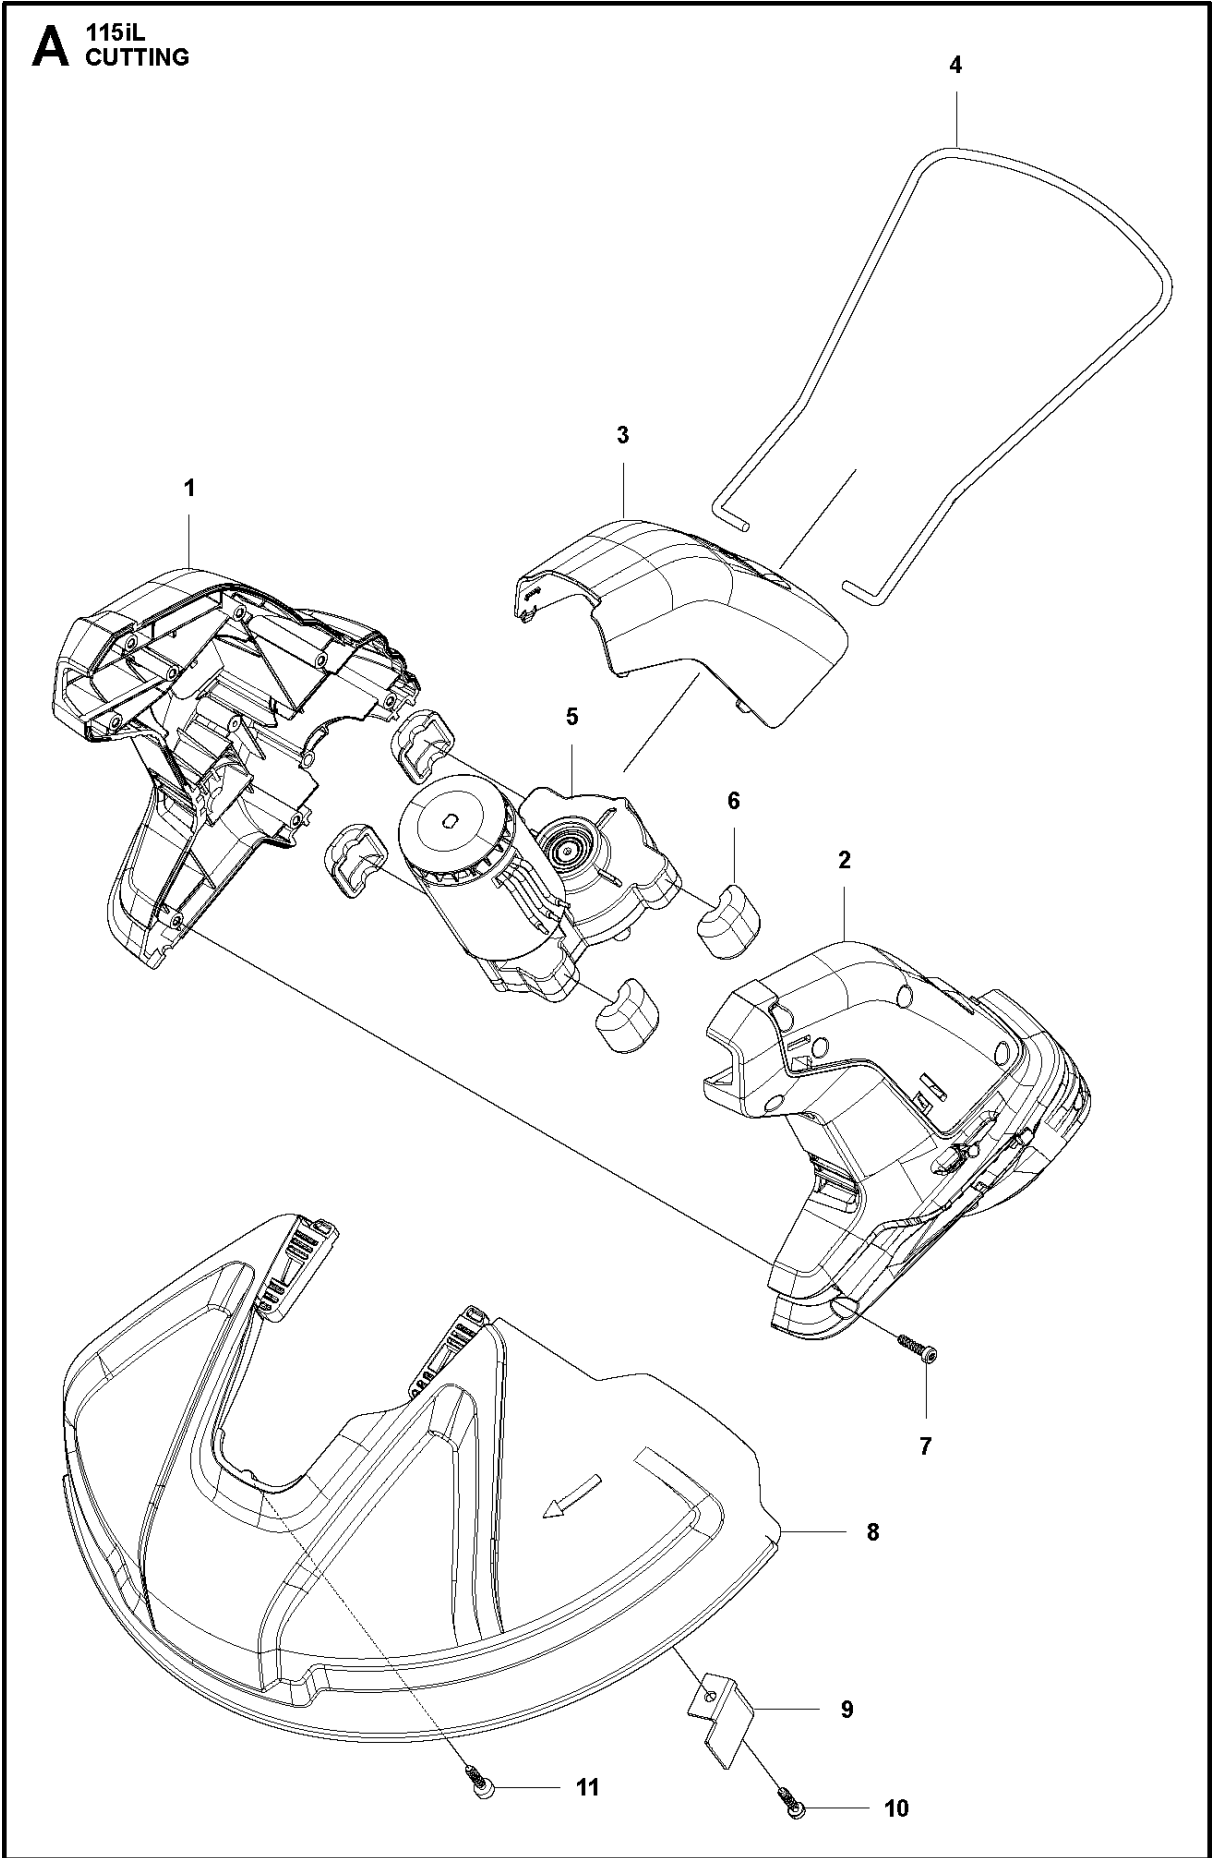

SPARE PARTS LIST

TRIMMERS/EDGERS

115iL, 967098801, 967098802, 2017-01

E 115iL
ACCESSORIES

ACCESSORIES

115iL, 967098801, 967098802, 2017-01

Ref	Part No	Description	Remark	QTY KIT
1	582 51 25-01	TRIMMER HEAD		1

CUTTING EQUIPMENT

115iL, 967098801, 967098802, 2017-01

Ref	Part No	Description	Remark	QTY KIT
1	582 45 30-01	HOUSING		1
2	582 45 31-01	HOUSING		1
3	585 33 91-01	COVER		1
4	586 48 01-01	RING		1
5	582 83 93-01	GEARBOX ASSY		1
6	585 87 07-01	PAD		4
7	585 81 90-02	SCREW		8
8	585 33 92-01	GUARD		1
9	585 34 09-01	BLADE		1
10	585 81 90-02	SCREW		1
11	586 03 04-01	SCREW		1

D 115iL
ELECTRIC

ELECTRICAL

115iL, 967098801, 967098802, 2017-01

Ref	Part No	Description	Remark	QTY KIT
1	582 45 34-01	KEYPAD		1
2	582 40 59-02	CONTROL UNIT		1
3	585 59 06-01	MICRO SWITCH		1
4	585 81 89-01	SCREW		2
5	582 45 28-01	CABLE		1
6	582 56 93-01	CONNECTOR		2

TUBE

115iL, 967098801, 967098802, 2017-01

Ref	Part No	Description	Remark	QTY KIT
1	588 75 49-01	COUPLING		1
2	585 32 79-01	LEVER		2
3	586 45 23-01	SPACER		1
4	588 75 50-01	HANDLE		1
5	585 34 11-01	TUBE		1
6	588 75 51-01	COUPLING		1
7	582 55 34-01	TUBE ASSY		1
8	582 67 85-03	DECAL		1
9	582 67 87-01	DECAL		1