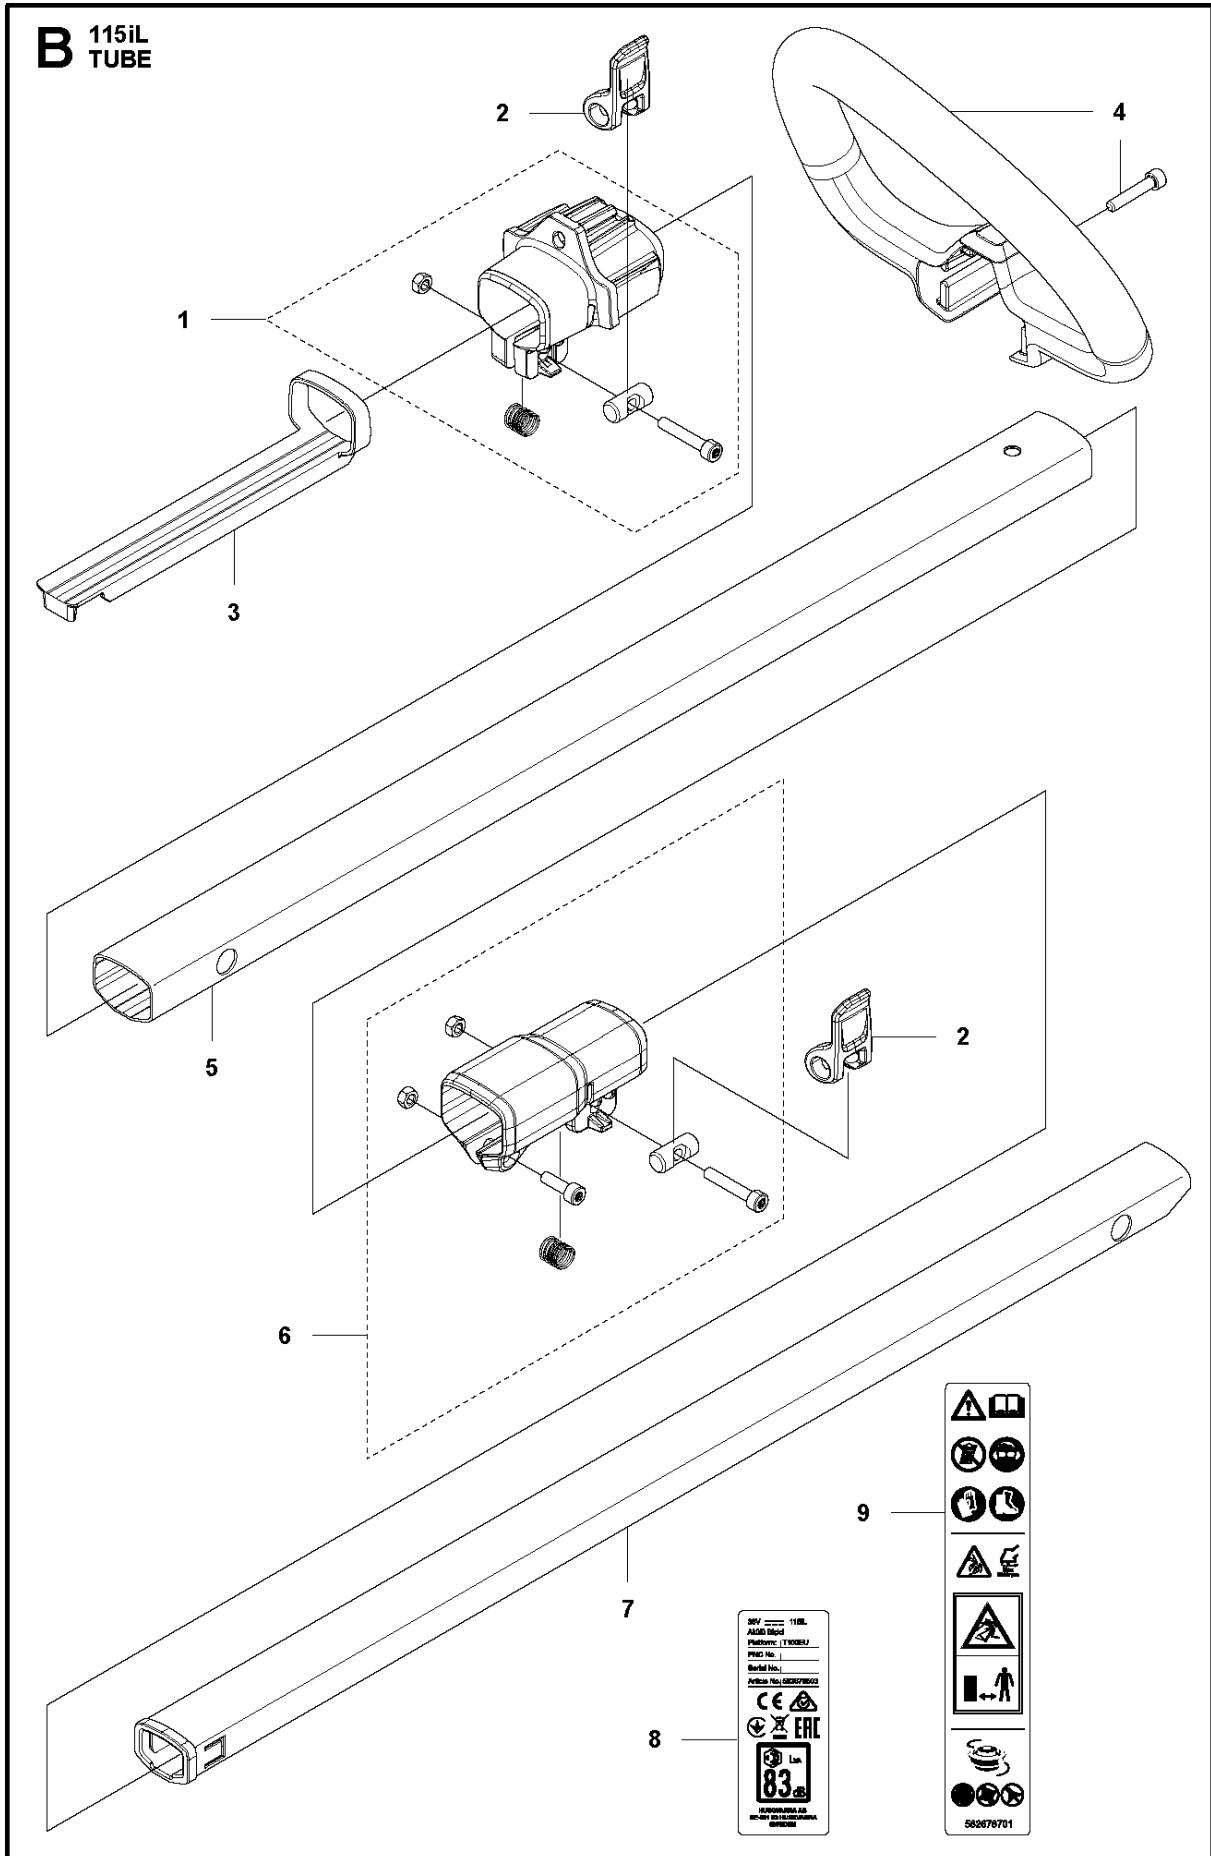

SPARE PARTS LIST

TRIMMERS/EDGERS

115iL, 967098801, 967098802, 2017-01

E 115iL
ACCESSORIES

ACCESSORIES

115iL, 967098801, 967098802, 2017-01

Ref	Part No	Description	Remark	QTY KIT
1	582 51 25-01	TRIMMER HEAD		1

D 115iL
ELECTRIC

ELECTRICAL

115iL, 967098801, 967098802, 2017-01

Ref	Part No	Description	Remark	QTY KIT
1	582 45 34-01	KEYPAD		1
2	582 40 59-02	CONTROL UNIT		1
3	585 59 06-01	MICRO SWITCH		1
4	585 81 89-01	SCREW		2
5	582 45 28-01	CABLE		1
6	582 56 93-01	CONNECTOR		2

TUBE

115iL, 967098801, 967098802, 2017-01

Ref	Part No	Description	Remark	QTY KIT
1	588 75 49-01	COUPLING		1
2	585 32 79-01	LEVER		2
3	586 45 23-01	SPACER		1
4	588 75 50-01	HANDLE		1
5	585 34 11-01	TUBE		1
6	588 75 51-01	COUPLING		1
7	582 55 34-01	TUBE ASSY		1
8	582 67 85-03	DECAL		1
9	582 67 87-01	DECAL		1