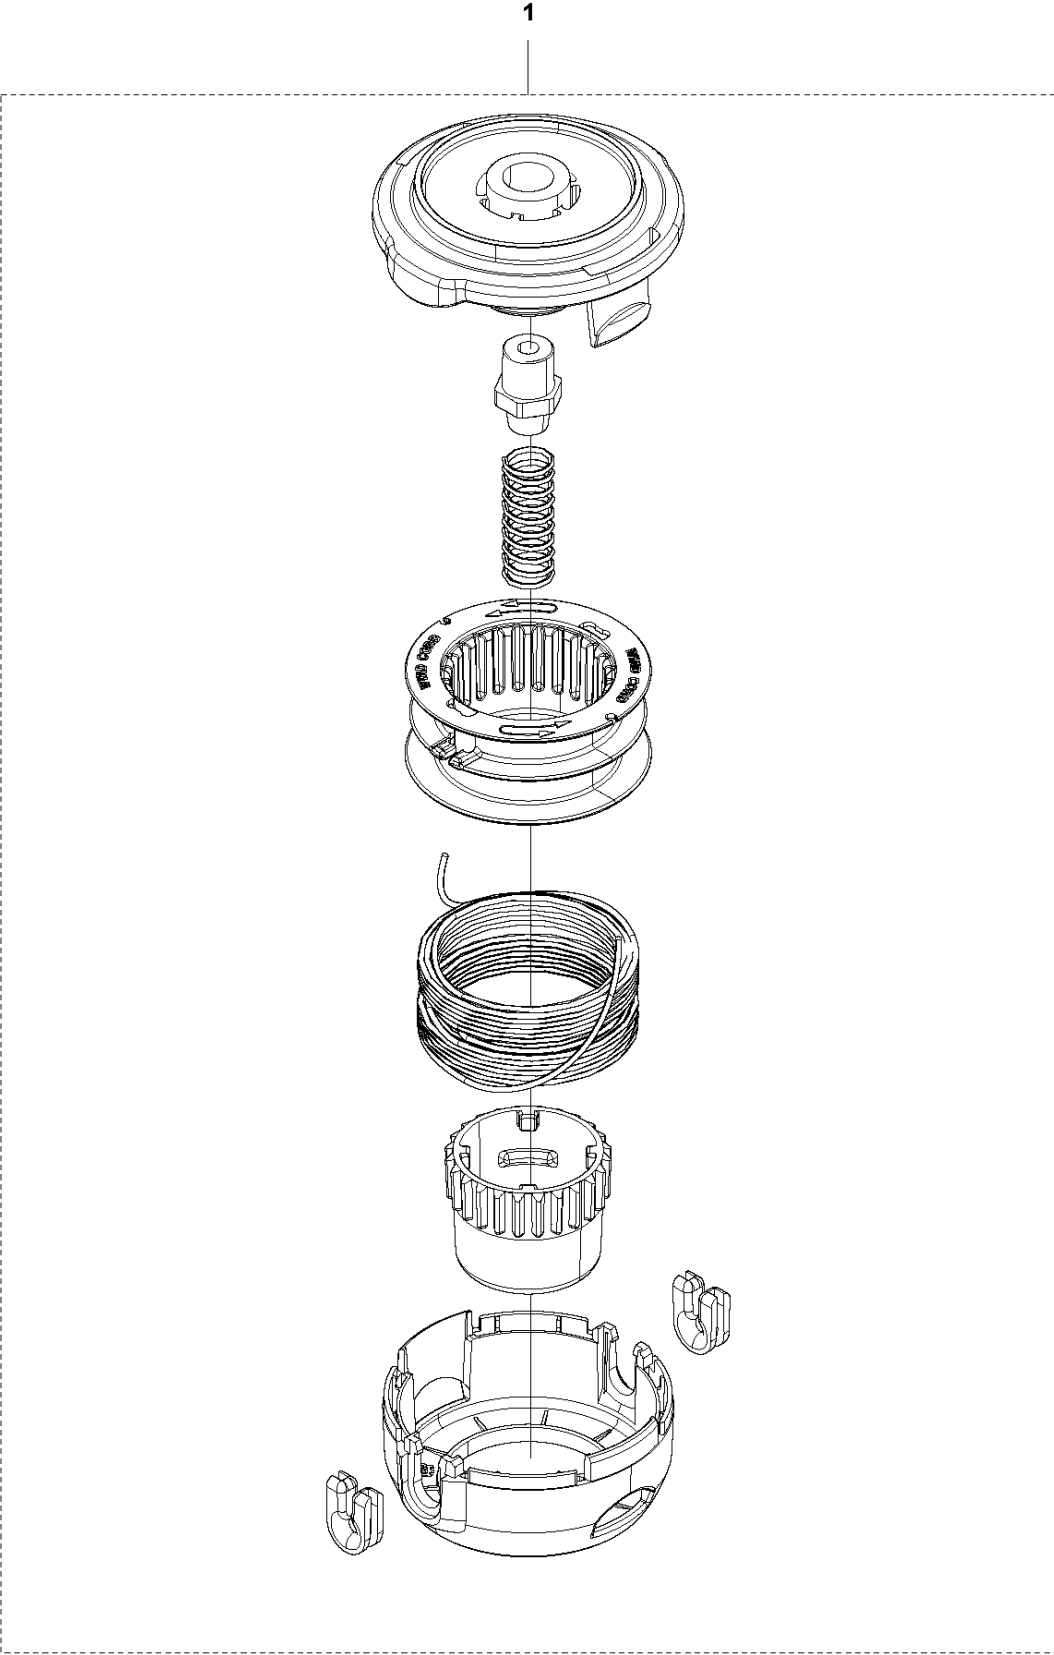

SPARE PARTS LIST

TRIMMERS/EDGERS

115iL, 967098801, 967098802, 2017-01

E 115iL
ACCESSORIES

ACCESSORIES

115iL, 967098801, 967098802, 2017-01

Ref	Part No	Description	Remark	QTY KIT
1	582 51 25-01	TRIMMER HEAD		1

CUTTING EQUIPMENT

115iL, 967098801, 967098802, 2017-01

Ref	Part No	Description	Remark	QTY KIT
1	582 45 30-01	HOUSING		1
2	582 45 31-01	HOUSING		1
3	585 33 91-01	COVER		1
4	586 48 01-01	RING		1
5	582 83 93-01	GEARBOX ASSY		1
6	585 87 07-01	PAD		4
7	585 81 90-02	SCREW		8
8	585 33 92-01	GUARD		1
9	585 34 09-01	BLADE		1
10	585 81 90-02	SCREW		1
11	586 03 04-01	SCREW		1

D 115iL
ELECTRIC

ELECTRICAL

115iL, 967098801, 967098802, 2017-01

Ref	Part No	Description	Remark	QTY KIT
1	582 45 34-01	KEYPAD		1
2	582 40 59-02	CONTROL UNIT		1
3	585 59 06-01	MICRO SWITCH		1
4	585 81 89-01	SCREW		2
5	582 45 28-01	CABLE		1
6	582 56 93-01	CONNECTOR		2

TUBE

115iL, 967098801, 967098802, 2017-01

Ref	Part No	Description	Remark	QTY KIT
1	588 75 49-01	COUPLING		1
2	585 32 79-01	LEVER		2
3	586 45 23-01	SPACER		1
4	588 75 50-01	HANDLE		1
5	585 34 11-01	TUBE		1
6	588 75 51-01	COUPLING		1
7	582 55 34-01	TUBE ASSY		1
8	582 67 85-03	DECAL		1
9	582 67 87-01	DECAL		1