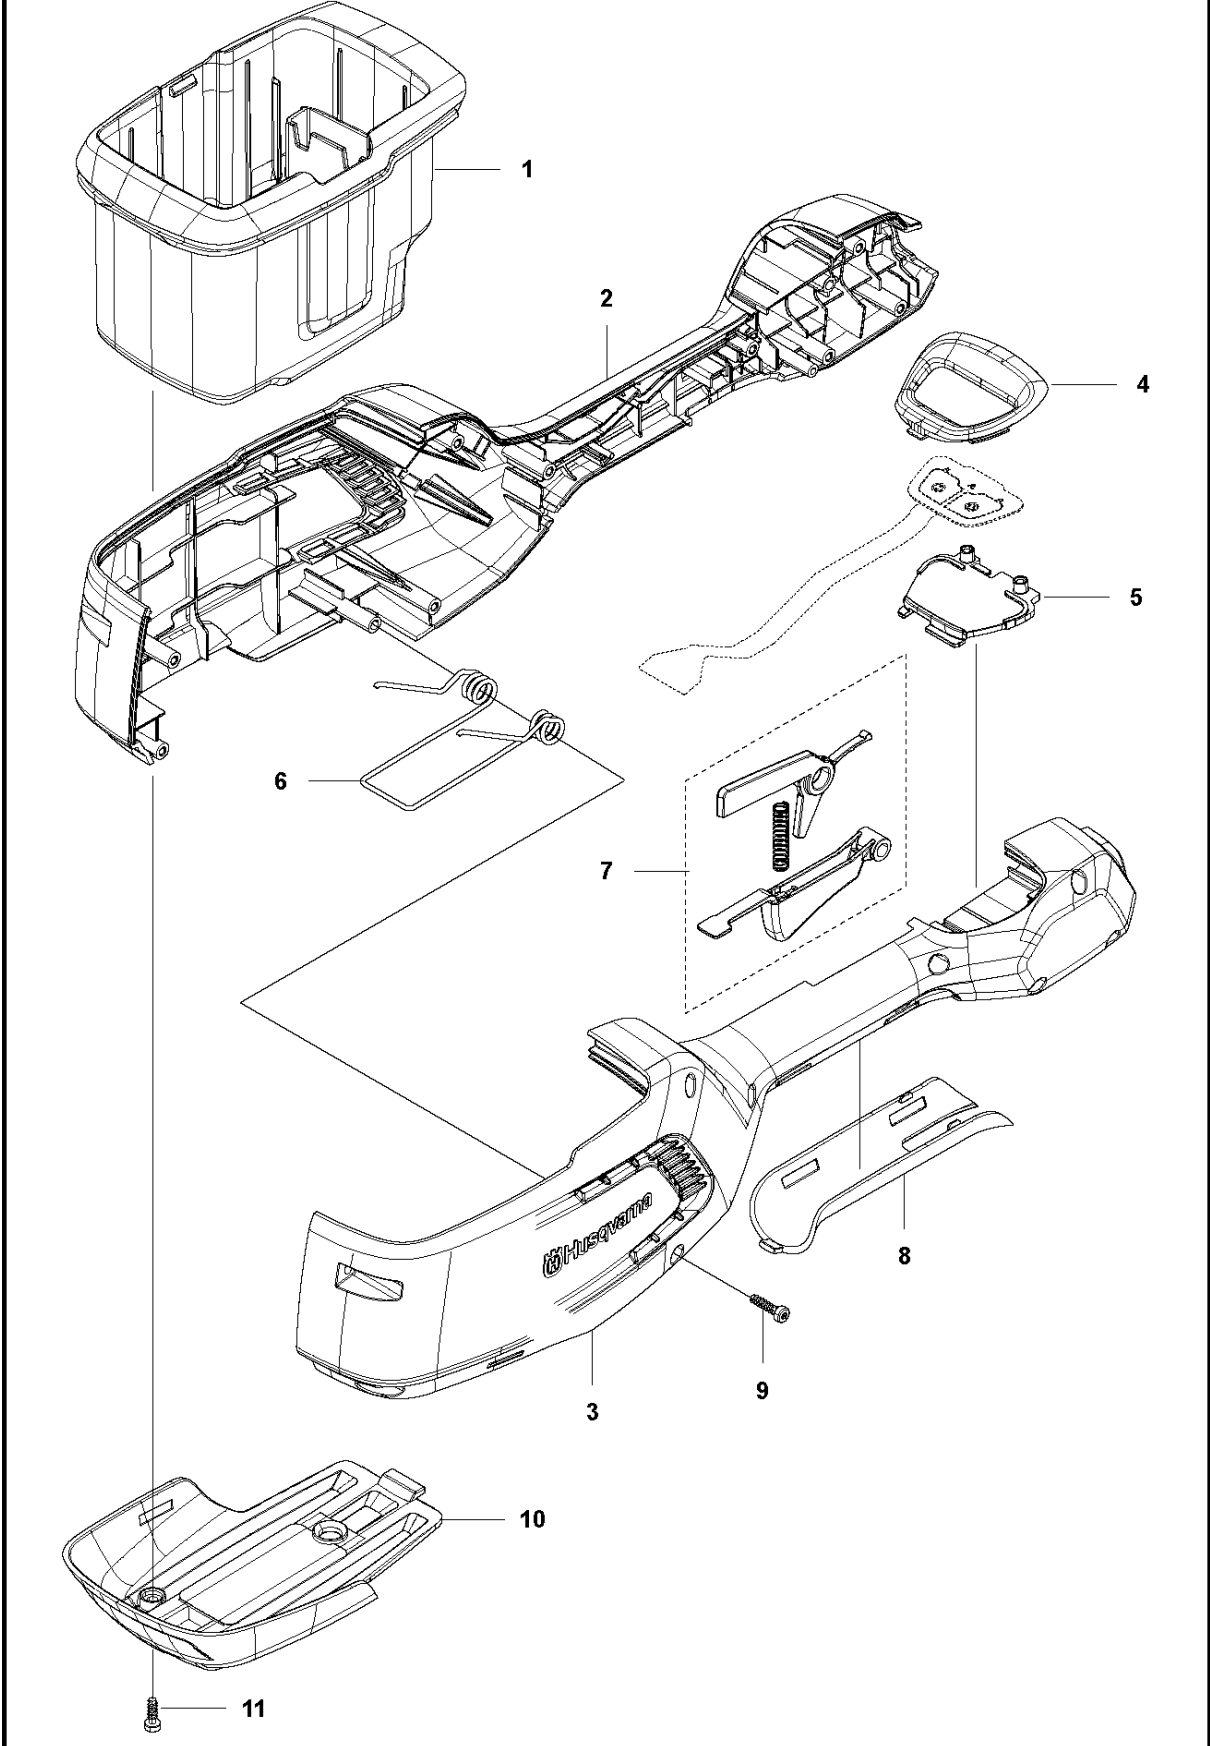

C 115iL BATTERY HOUSING

HOUSING

115iL, 967098801, 967098802, 2017-01

Ref	Part No	Description	Remark	QTY KIT
1	585 32 52-01	COVER		1
2	582 45 26-01	HOUSING		1
3	582 45 27-01	HOUSING		1
4	585 32 73-01	PANEL		1
5	585 86 16-01	SUPPORT		1
6	585 34 24-01	SPRING		1
7	588 75 52-01	TRIGGER		1
8	585 32 72-01	COVER		1
9	585 81 90-02	SCREW		9
10	585 32 53-01	PLATE		1
11	585 81 90-01	SCREW		2