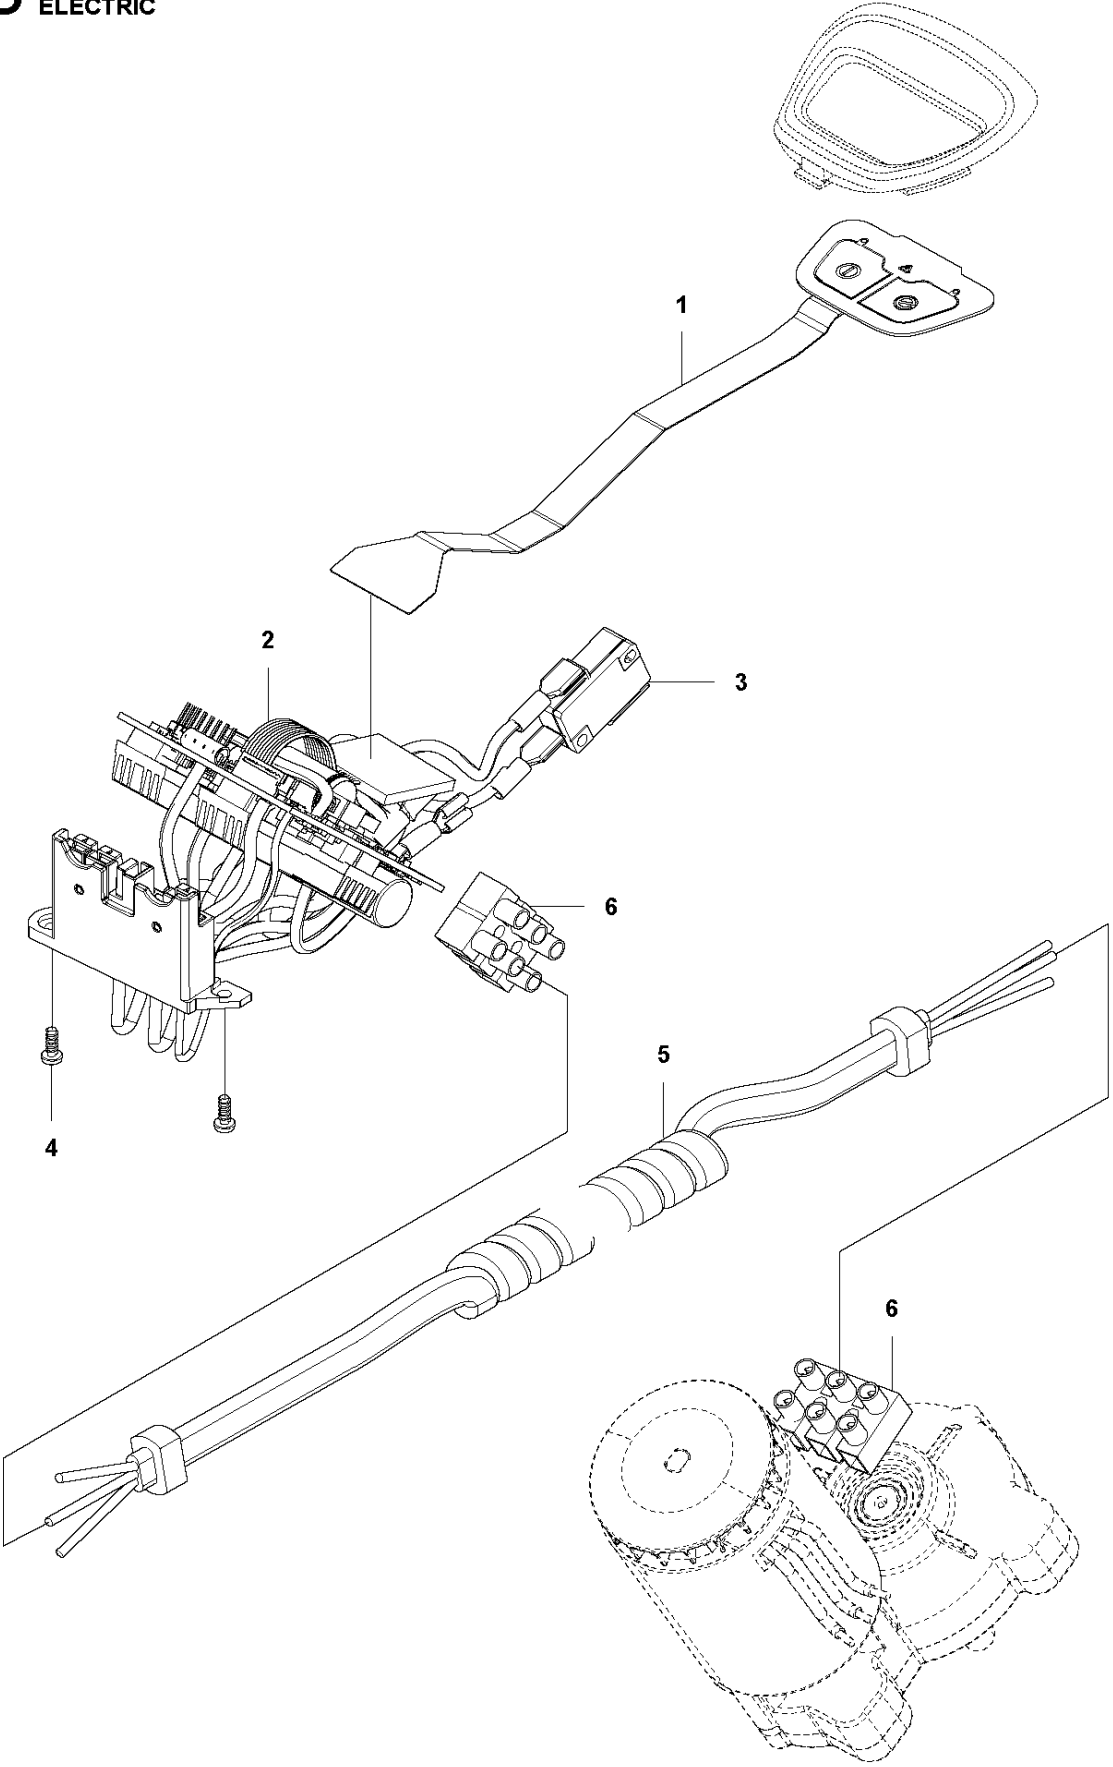

SPARE PARTS LIST

TRIMMERS/EDGERS

115iL, 967098801, 967098802, 2017-01

E 115iL
ACCESSORIES

ACCESSORIES

115iL, 967098801, 967098802, 2017-01

Ref	Part No	Description	Remark	QTY KIT
1	582 51 25-01	TRIMMER HEAD		1

CUTTING EQUIPMENT

115iL, 967098801, 967098802, 2017-01

Ref	Part No	Description	Remark	QTY KIT
1	582 45 30-01	HOUSING		1
2	582 45 31-01	HOUSING		1
3	585 33 91-01	COVER		1
4	586 48 01-01	RING		1
5	582 83 93-01	GEARBOX ASSY		1
6	585 87 07-01	PAD		4
7	585 81 90-02	SCREW		8
8	585 33 92-01	GUARD		1
9	585 34 09-01	BLADE		1
10	585 81 90-02	SCREW		1
11	586 03 04-01	SCREW		1

D 115iL
ELECTRIC

ELECTRICAL

115iL, 967098801, 967098802, 2017-01

Ref	Part No	Description	Remark	QTY KIT
1	582 45 34-01	KEYPAD		1
2	582 40 59-02	CONTROL UNIT		1
3	585 59 06-01	MICRO SWITCH		1
4	585 81 89-01	SCREW		2
5	582 45 28-01	CABLE		1
6	582 56 93-01	CONNECTOR		2

TUBE

115iL, 967098801, 967098802, 2017-01

Ref	Part No	Description	Remark	QTY KIT
1	588 75 49-01	COUPLING		1
2	585 32 79-01	LEVER		2
3	586 45 23-01	SPACER		1
4	588 75 50-01	HANDLE		1
5	585 34 11-01	TUBE		1
6	588 75 51-01	COUPLING		1
7	582 55 34-01	TUBE ASSY		1
8	582 67 85-03	DECAL		1
9	582 67 87-01	DECAL		1