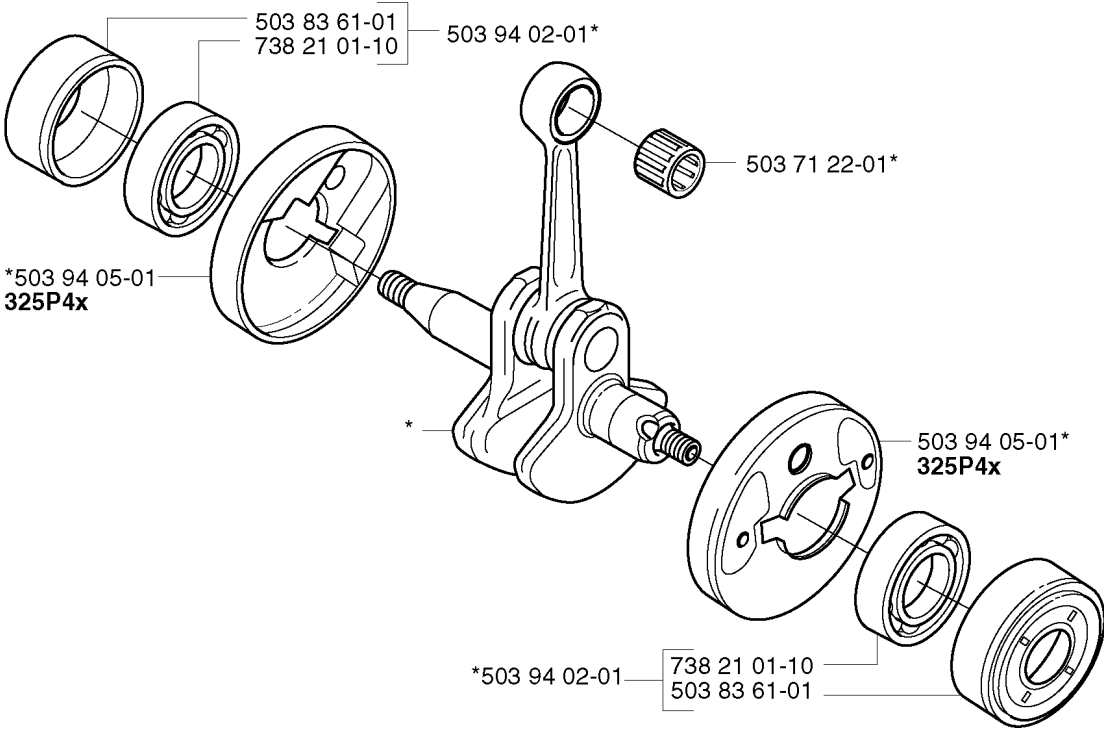

M

*compl 503 85 24-74