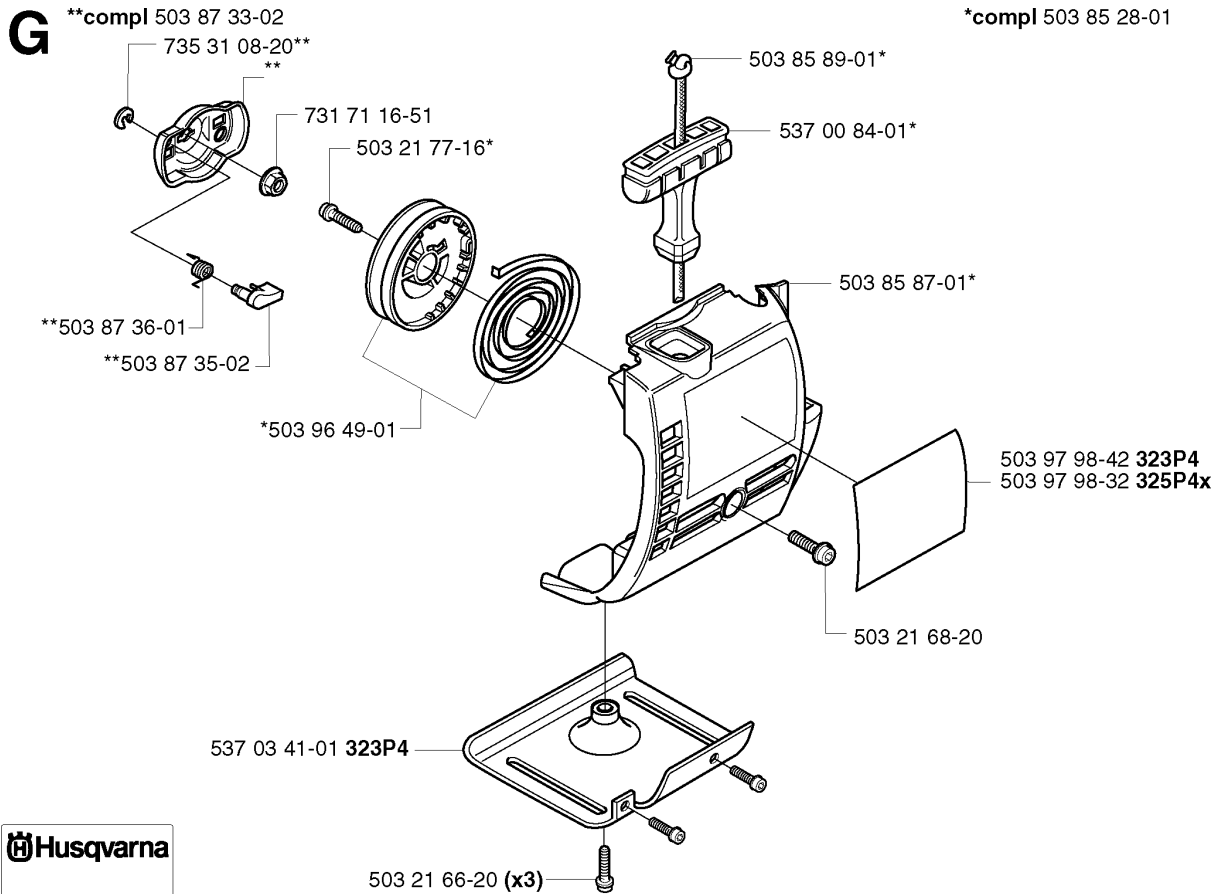

503 97 98-42 **323P4**

503 97 98-32 **325P4x**