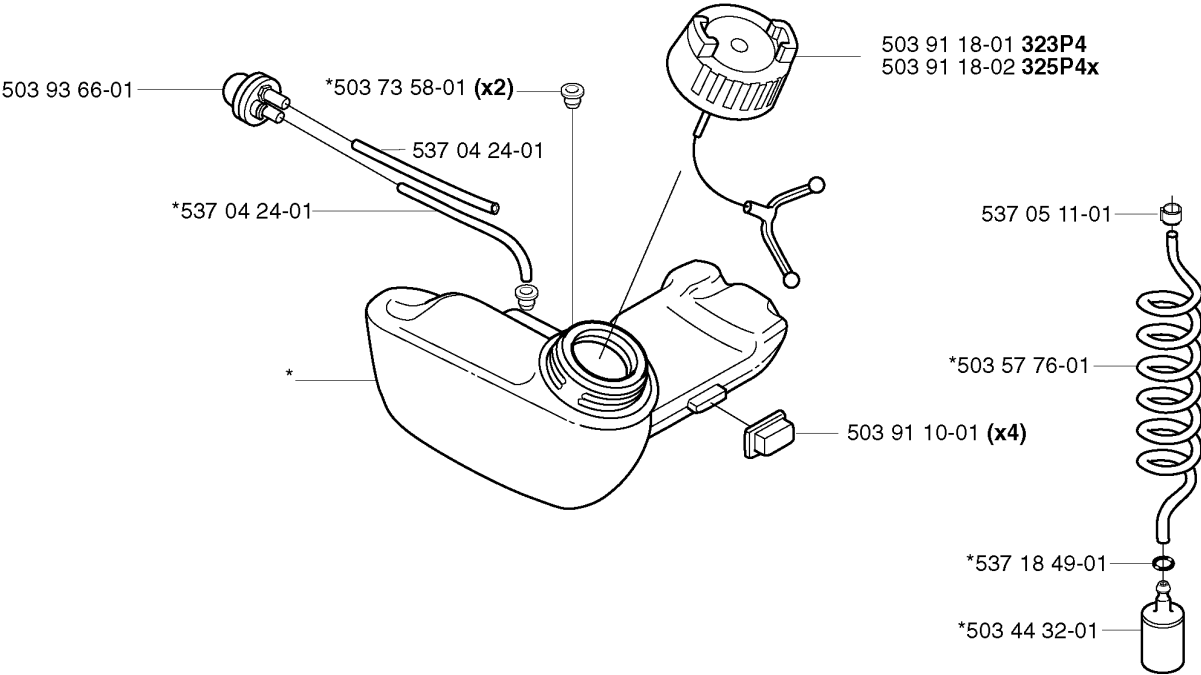

H *compl 537 06 86-02