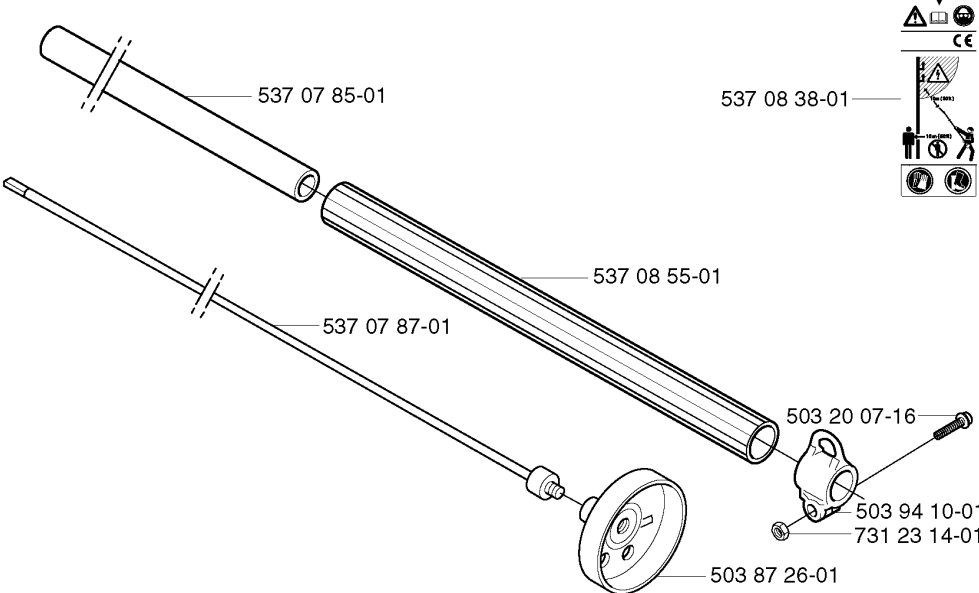

# SPARE PARTS LIST

POLE PRUNER/POLE SAWS

323P 4 SAW ATTACHMENT, 2002-01

**A**

## SAW HEAD

323P 4 SAW ATTACHMENT, 2002-01

Part No	Description	Remark	QTY KIT
501 36 49-97	BEARING		1
501 36 49-98	BEARING		1
503 23 00-68	WASHER		1
503 26 32-02	O-RING		4
537 08 88-01	COVER		1
537 09 19-01	SPRING		1
537 09 65-01	LABEL		1
537 11 28-01	DAMPING PIECE		1
537 11 29-01	DAMPING PIECE		1
537 11 30-01	DAMPING PIECE		1
537 11 31-01	DAMPING PIECE		1
537 11 78-01	HUB CAP		1
537 11 80-01	GASKET KIT		1
537 11 81-01	O-RING		1
537 11 81-01	O-RING		1
537 11 81-01	O-RING		1
537 11 82-01	SCREW		1
537 11 83-01	OIL PUMP ASSY		1
537 11 84-01	SPRING		1
537 11 85-01	PUMP PISTON		1
537 11 87-01	FUEL HOSE		1
537 11 88-01	SCREW		4
537 11 91-01	FILTER		1
537 11 92-01	FUEL HOSE		1
537 11 94-01	SCREW		1
537 11 95-01	ADJUSTER		1
537 11 96-01	STOP		1
537 11 97-01	HOUSING		1
537 11 98-01	PISTON		1
537 12 01-01	STOP		1
537 12 03-01	TANK CAP ASSY		1
537 12 04-01	BANJO		1
537 12 06-01	BALL BEARING		1
537 12 07-01	O-RING		1
537 12 08-01	BALL BEARING		1
537 12 09-01	STOP		1
537 12 12-01	NUT		1
537 12 13-01	PEN		1
537 12 15-01	SCREW		1
537 12 16-01	CHAIN TENSIONER		1
537 12 17-01	O-RING		1
537 12 18-01	WASHER		1
537 12 46-01	CIRCLIP		1
537 12 52-01	SCREW		1
537 13 65-01	LABEL		1
537 13 66-01	LABEL		1
537 13 92-01	RIM SPROCKET		1
537 14 29-01	ECCENTRIC		1
537 14 30-01	SPACER		1
537 14 67-01	CHAIN GUIDE PLATE		1
537 15 49-01	BUSHING		1
725 53 25-55	SCREW IHSCM		1
734 11 45-71	WASHER		1

## SHAFT

323P 4 SAW ATTACHMENT, 2002-01

Part No	Description	Remark	QTY KIT
503 20 07-16	SCREW IHSCFM		1
503 87 26-01	CLUTCH DRUM ASSY		1
503 94 10-01	HOOK		1
537 07 85-01	TUBE		1
537 07 87-01	DRIVE SHAFT		1
537 08 38-01	LABEL		1
537 08 55-01	HANDLE		1
731 23 14-01	HEXAGON NUT		1

## ACCESSORIES

323P 4 SAW ATTACHMENT, 2002-01

Part No	Description	Remark	QTY KIT
501 84 21-40	SAW CHAIN	10	1
501 84 21-45	SAW CHAIN	12	1
501 95 92-40	BAR	10	1
501 95 92-45	BAR	12	1

D