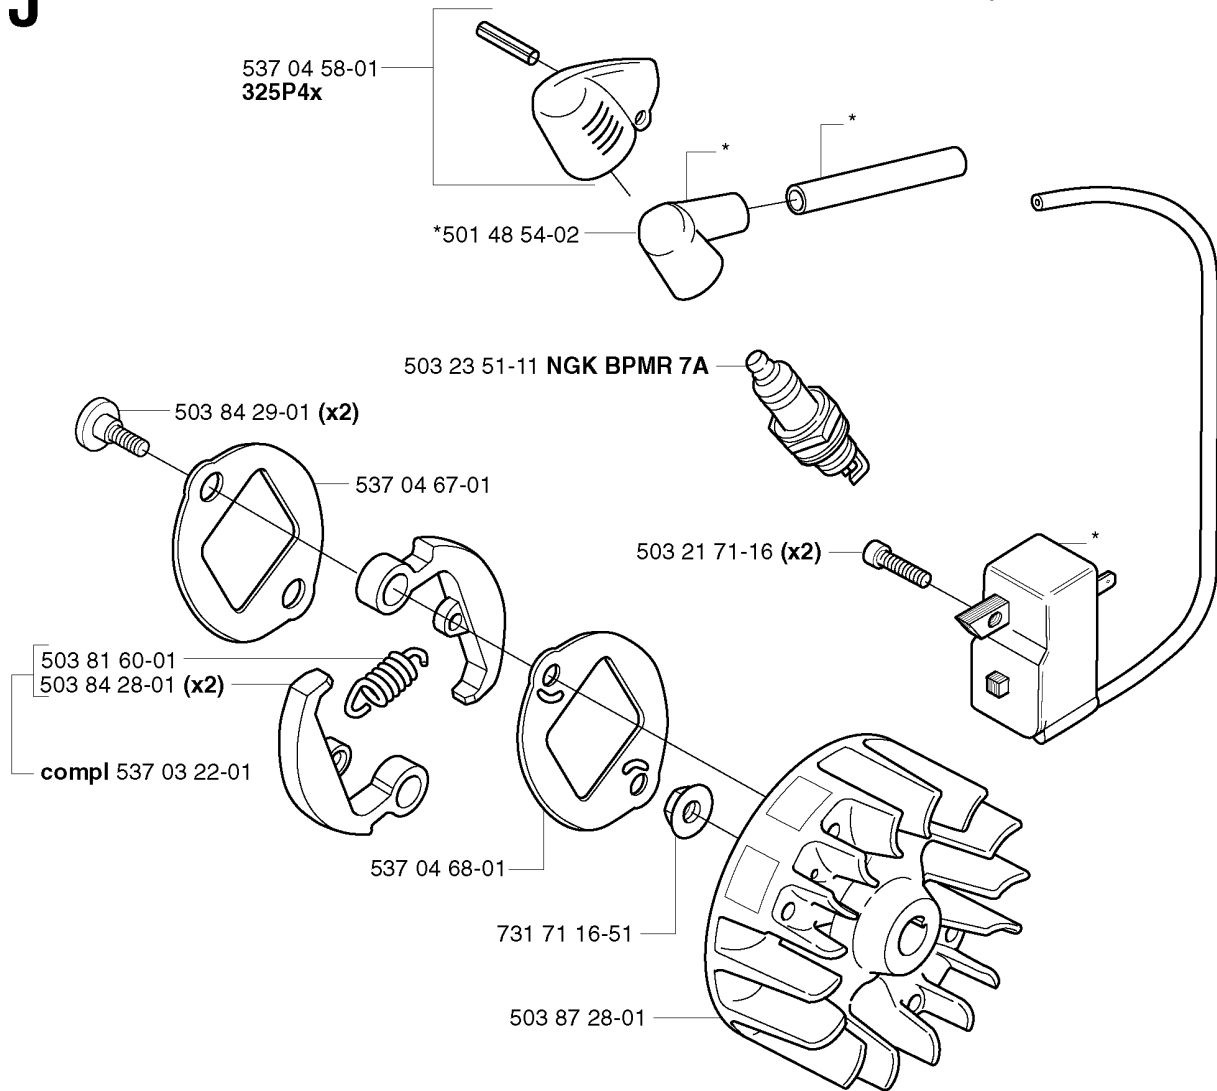

J

* compl 537 04 23-01