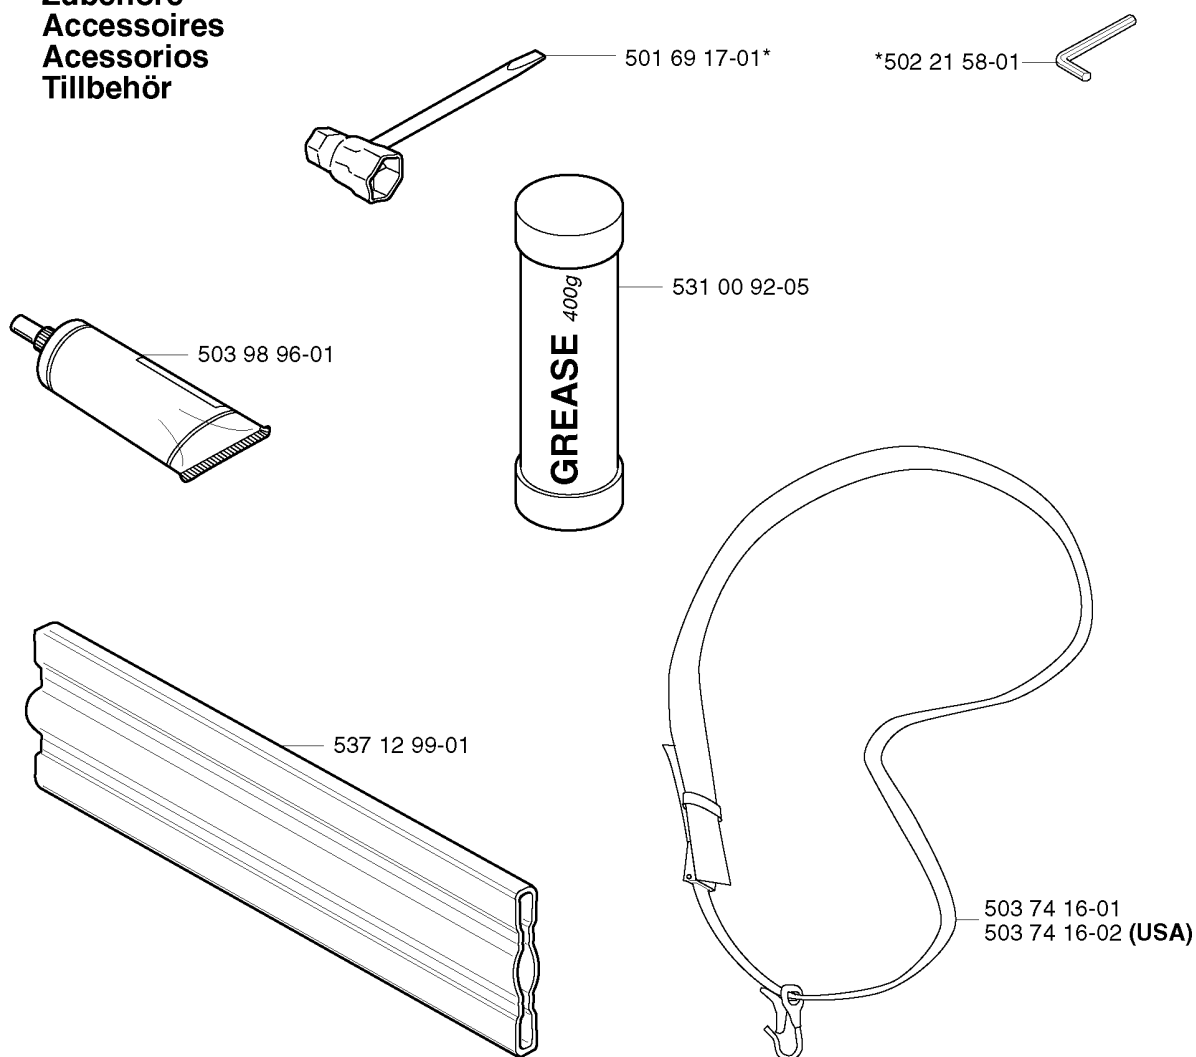

N Accessories
Zubehöre
Accessoires
Acessorios
Tillbehör

*compl 537 04 07-10