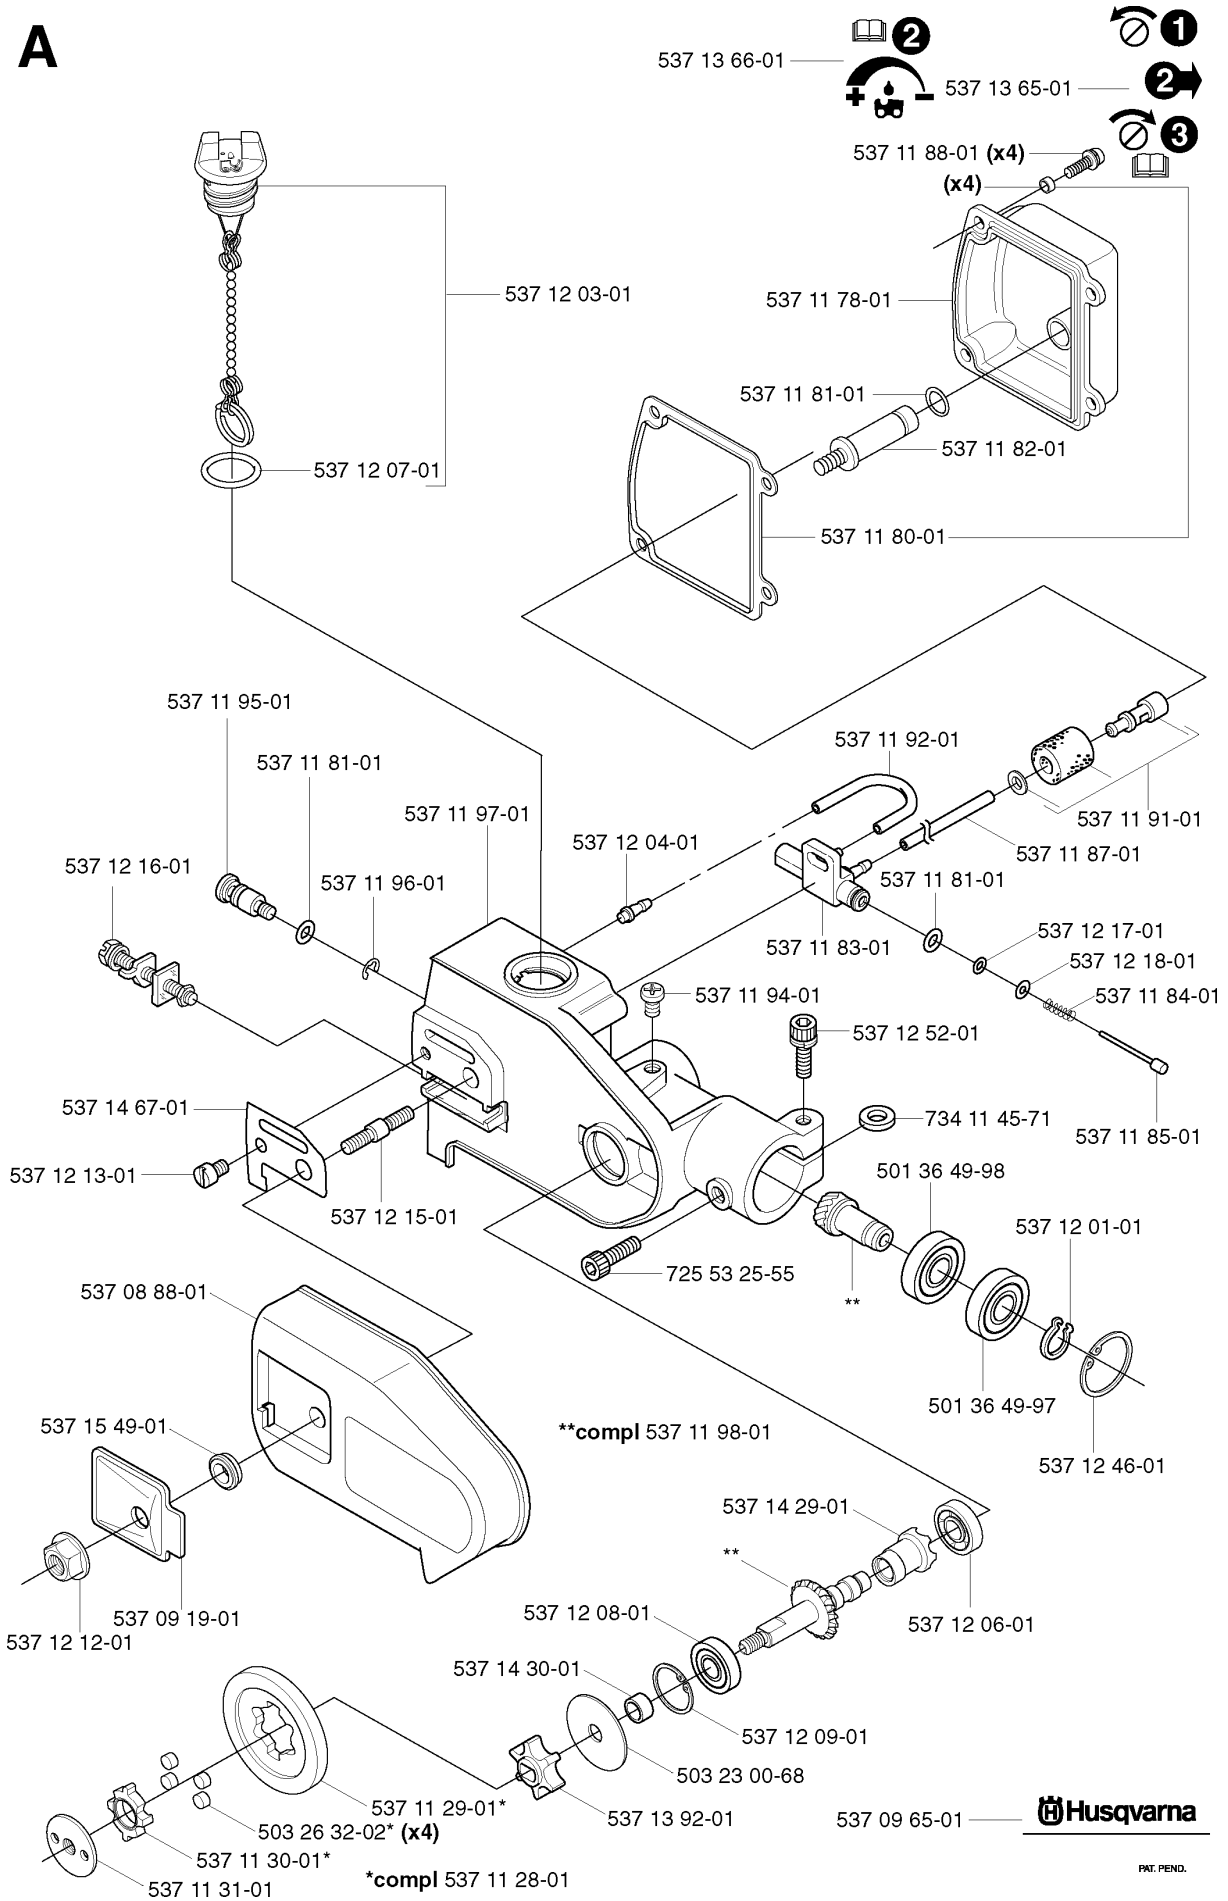

# SPARE PARTS LIST

POLE PRUNER/POLE SAWS

323P 4 SAW ATTACHMENT, 2002-01

**A**

## SAW HEAD

323P 4 SAW ATTACHMENT, 2002-01

Part No	Description	Remark	QTY KIT
501 36 49-97	BEARING		1
501 36 49-98	BEARING		1
503 23 00-68	WASHER		1
503 26 32-02	O-RING		4
537 08 88-01	COVER		1
537 09 19-01	SPRING		1
537 09 65-01	LABEL		1
537 11 28-01	DAMPING PIECE		1
537 11 29-01	DAMPING PIECE		1
537 11 30-01	DAMPING PIECE		1
537 11 31-01	DAMPING PIECE		1
537 11 78-01	HUB CAP		1
537 11 80-01	GASKET KIT		1
537 11 81-01	O-RING		1
537 11 81-01	O-RING		1
537 11 81-01	O-RING		1
537 11 82-01	SCREW		1
537 11 83-01	OIL PUMP ASSY		1
537 11 84-01	SPRING		1
537 11 85-01	PUMP PISTON		1
537 11 87-01	FUEL HOSE		1
537 11 88-01	SCREW		4
537 11 91-01	FILTER		1
537 11 92-01	FUEL HOSE		1
537 11 94-01	SCREW		1
537 11 95-01	ADJUSTER		1
537 11 96-01	STOP		1
537 11 97-01	HOUSING		1
537 11 98-01	PISTON		1
537 12 01-01	STOP		1
537 12 03-01	TANK CAP ASSY		1
537 12 04-01	BANJO		1
537 12 06-01	BALL BEARING		1
537 12 07-01	O-RING		1
537 12 08-01	BALL BEARING		1
537 12 09-01	STOP		1
537 12 12-01	NUT		1
537 12 13-01	PEN		1
537 12 15-01	SCREW		1
537 12 16-01	CHAIN TENSIONER		1
537 12 17-01	O-RING		1
537 12 18-01	WASHER		1
537 12 46-01	CIRCLIP		1
537 12 52-01	SCREW		1
537 13 65-01	LABEL		1
537 13 66-01	LABEL		1
537 13 92-01	RIM SPROCKET		1
537 14 29-01	ECCENTRIC		1
537 14 30-01	SPACER		1
537 14 67-01	CHAIN GUIDE PLATE		1
537 15 49-01	BUSHING		1
725 53 25-55	SCREW IHSCM		1
734 11 45-71	WASHER		1

## SHAFT

323P 4 SAW ATTACHMENT, 2002-01

Part No	Description	Remark	QTY KIT
503 20 07-16	SCREW IHSCFM		1
503 87 26-01	CLUTCH DRUM ASSY		1
503 94 10-01	HOOK		1
537 07 85-01	TUBE		1
537 07 87-01	DRIVE SHAFT		1
537 08 38-01	LABEL		1
537 08 55-01	HANDLE		1
731 23 14-01	HEXAGON NUT		1

## ACCESSORIES

323P 4 SAW ATTACHMENT, 2002-01

Part No	Description	Remark	QTY KIT
501 84 21-40	SAW CHAIN	10	1
501 84 21-45	SAW CHAIN	12	1
501 95 92-40	BAR	10	1
501 95 92-45	BAR	12	1

D