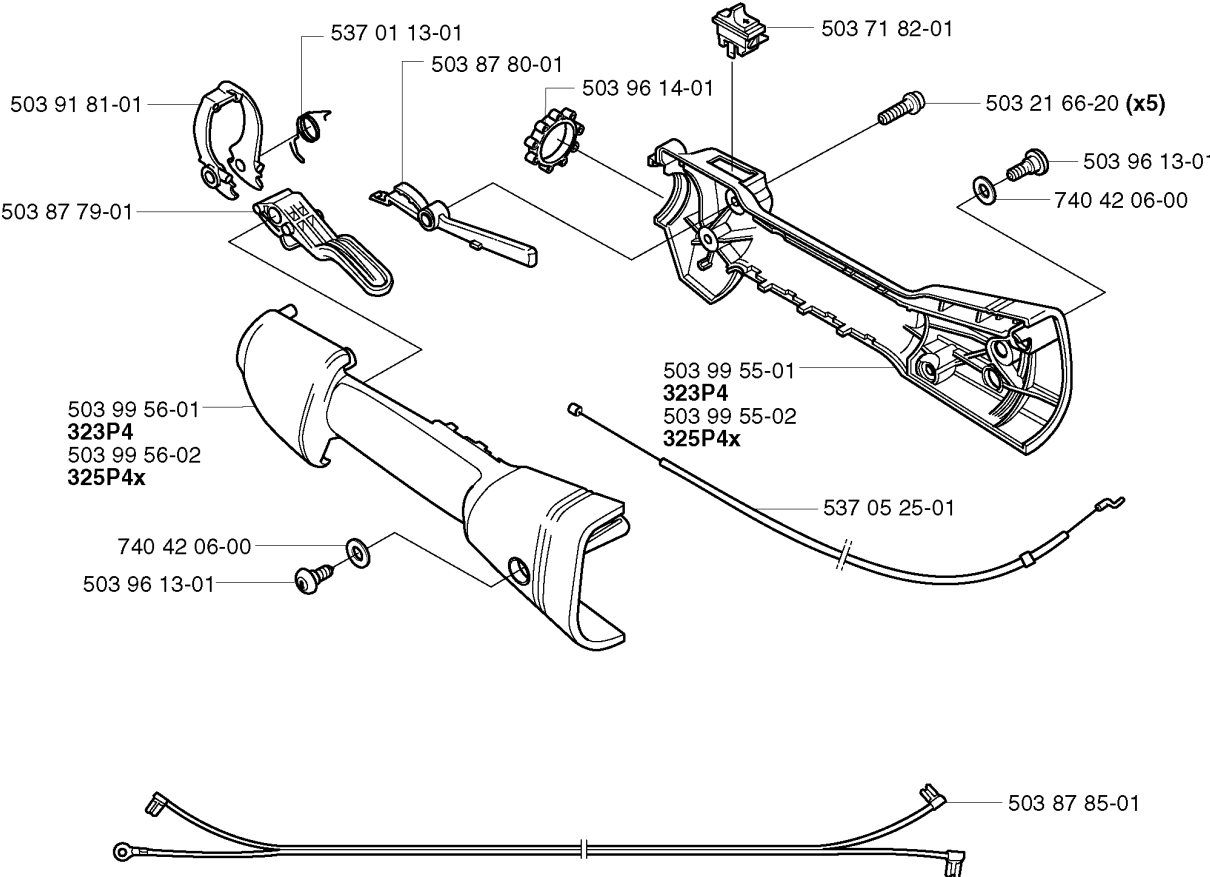

## SHAFT

323P 4 SAW ATTACHMENT, 2002-01

Part No	Description	Remark	QTY KIT
503 20 07-16	SCREW IHSCFM		1
503 87 26-01	CLUTCH DRUM ASSY		1
503 94 10-01	HOOK		1
537 07 85-01	TUBE		1
537 07 87-01	DRIVE SHAFT		1
537 08 38-01	LABEL		1
537 08 55-01	HANDLE		1
731 23 14-01	HEXAGON NUT		1

## SHAFT

323P 4 SAW ATTACHMENT, 2002-01

Part No	Description	Remark	QTY KIT
501 78 33-01	SUSPENSION BAIL		1
503 21 83-16	SCREW		1
503 78 52-01	SUPPORTING BEARING		1
503 98 54-01	BEARING CAGE		1
537 17 48-01	TUBE	SAW ATTACHMENT	1
537 18 09-01	DRIVE SHAFT		1
537 19 84-01	LABEL		1
735 58 08-10	LOCKWASHER		1
740 43 15-00	O-RING		1

## ACCESSORIES

323P 4 SAW ATTACHMENT, 2002-01

Part No	Description	Remark	QTY KIT
501 84 21-40	SAW CHAIN	10	1
501 84 21-45	SAW CHAIN	12	1
501 95 92-40	BAR	10	1
501 95 92-45	BAR	12	1

D

## HANDLE &amp; CONTROLS

323P 4 SAW ATTACHMENT, 2002-01

Part No	Description	Remark	QTY KIT
503 21 66-20	SCREW IHSCT		5
503 71 82-01	SWITCH		1
503 87 79-01	THROTTLE TRIGGER		1
503 87 80-01	THROTTLE LOCKOUT		1
503 87 85-01	SHORT CIRCUIT CABLE		1
503 91 81-01	THROTTLE LEVER		1
503 96 13-01	SCREW		1
503 96 13-01	SCREW		1
503 96 14-01	ABSORBER		1
503 99 55-01	HANDLE HALF	323P4	1
503 99 55-02	HANDLE HALF	325P4X	1
503 99 56-01	HANDLE HALF	323P4	1
503 99 56-02	HANDLE HALF	325P4X	1
537 01 13-01	RECOIL SPRING		1
537 05 25-01	THROTTLE WIRE ASSY		1
740 42 06-00	O-RING		1
740 42 06-00	O-RING		1