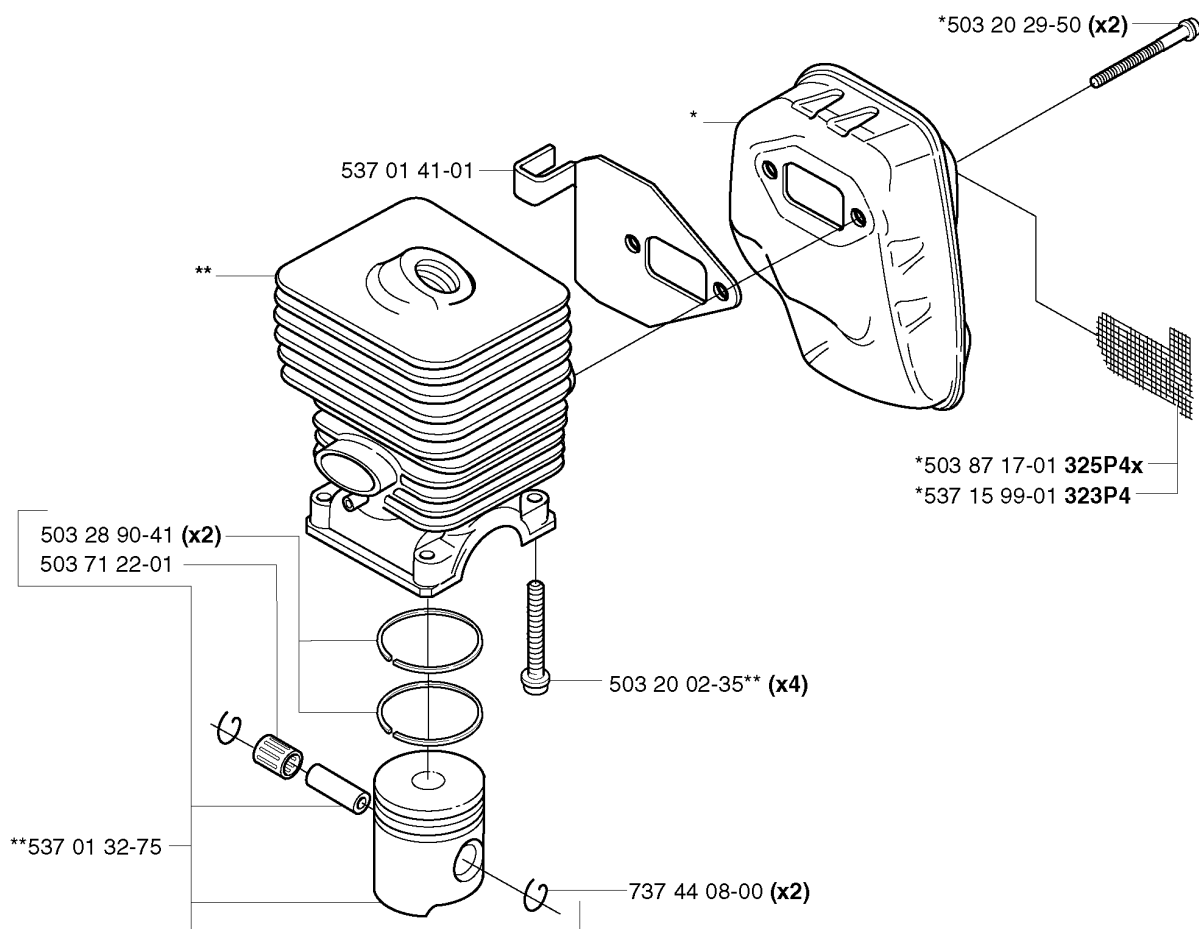

K **compl 537 03 20-05

*compl 537 03 94-01 325P4x
*compl 537 16 19-01 323P4