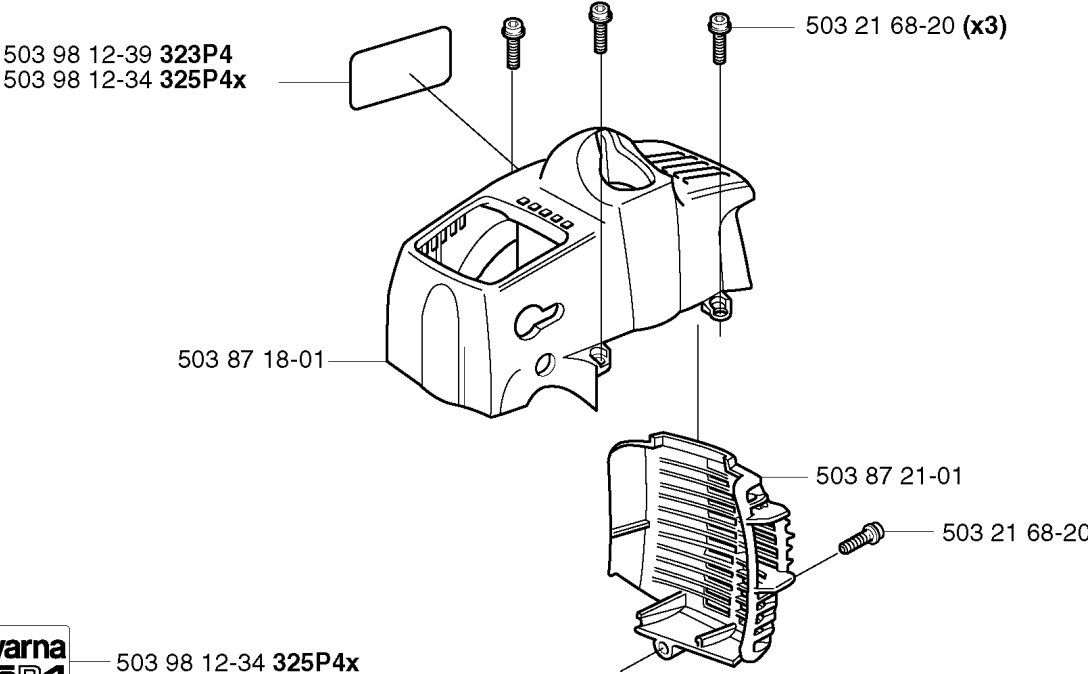

E

503 98 12-39 **323P4**
503 98 12-34 **325P4x**

503 21 68-20 (x3)

503 87 18-01

503 87 21-01

503 21 68-20

- **Husqvarna**
  325P4
  X-SERIES — 503 98 12-34 **325P4x**
- **Husqvarna**
  323P4 — 503 98 12-39 **323P4**