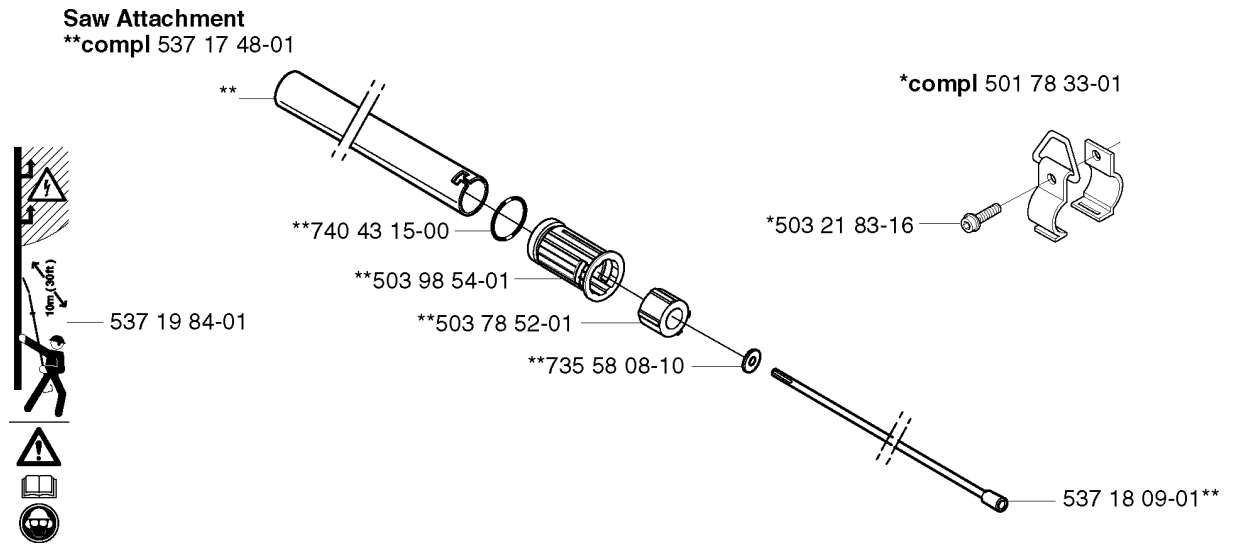

## SAW HEAD

323P 4 SAW ATTACHMENT, 2002-01

Part No	Description	Remark	QTY KIT
501 36 49-97	BEARING		1
501 36 49-98	BEARING		1
503 23 00-68	WASHER		1
503 26 32-02	O-RING		4
537 08 88-01	COVER		1
537 09 19-01	SPRING		1
537 09 65-01	LABEL		1
537 11 28-01	DAMPING PIECE		1
537 11 29-01	DAMPING PIECE		1
537 11 30-01	DAMPING PIECE		1
537 11 31-01	DAMPING PIECE		1
537 11 78-01	HUB CAP		1
537 11 80-01	GASKET KIT		1
537 11 81-01	O-RING		1
537 11 81-01	O-RING		1
537 11 81-01	O-RING		1
537 11 82-01	SCREW		1
537 11 83-01	OIL PUMP ASSY		1
537 11 84-01	SPRING		1
537 11 85-01	PUMP PISTON		1
537 11 87-01	FUEL HOSE		1
537 11 88-01	SCREW		4
537 11 91-01	FILTER		1
537 11 92-01	FUEL HOSE		1
537 11 94-01	SCREW		1
537 11 95-01	ADJUSTER		1
537 11 96-01	STOP		1
537 11 97-01	HOUSING		1
537 11 98-01	PISTON		1
537 12 01-01	STOP		1
537 12 03-01	TANK CAP ASSY		1
537 12 04-01	BANJO		1
537 12 06-01	BALL BEARING		1
537 12 07-01	O-RING		1
537 12 08-01	BALL BEARING		1
537 12 09-01	STOP		1
537 12 12-01	NUT		1
537 12 13-01	PEN		1
537 12 15-01	SCREW		1
537 12 16-01	CHAIN TENSIONER		1
537 12 17-01	O-RING		1
537 12 18-01	WASHER		1
537 12 46-01	CIRCLIP		1
537 12 52-01	SCREW		1
537 13 65-01	LABEL		1
537 13 66-01	LABEL		1
537 13 92-01	RIM SPROCKET		1
537 14 29-01	ECCENTRIC		1
537 14 30-01	SPACER		1
537 14 67-01	CHAIN GUIDE PLATE		1
537 15 49-01	BUSHING		1
725 53 25-55	SCREW IHSCM		1
734 11 45-71	WASHER		1

## SHAFT

323P 4 SAW ATTACHMENT, 2002-01

Part No	Description	Remark	QTY KIT
503 20 07-16	SCREW IHSCFM		1
503 87 26-01	CLUTCH DRUM ASSY		1
503 94 10-01	HOOK		1
537 07 85-01	TUBE		1
537 07 87-01	DRIVE SHAFT		1
537 08 38-01	LABEL		1
537 08 55-01	HANDLE		1
731 23 14-01	HEXAGON NUT		1