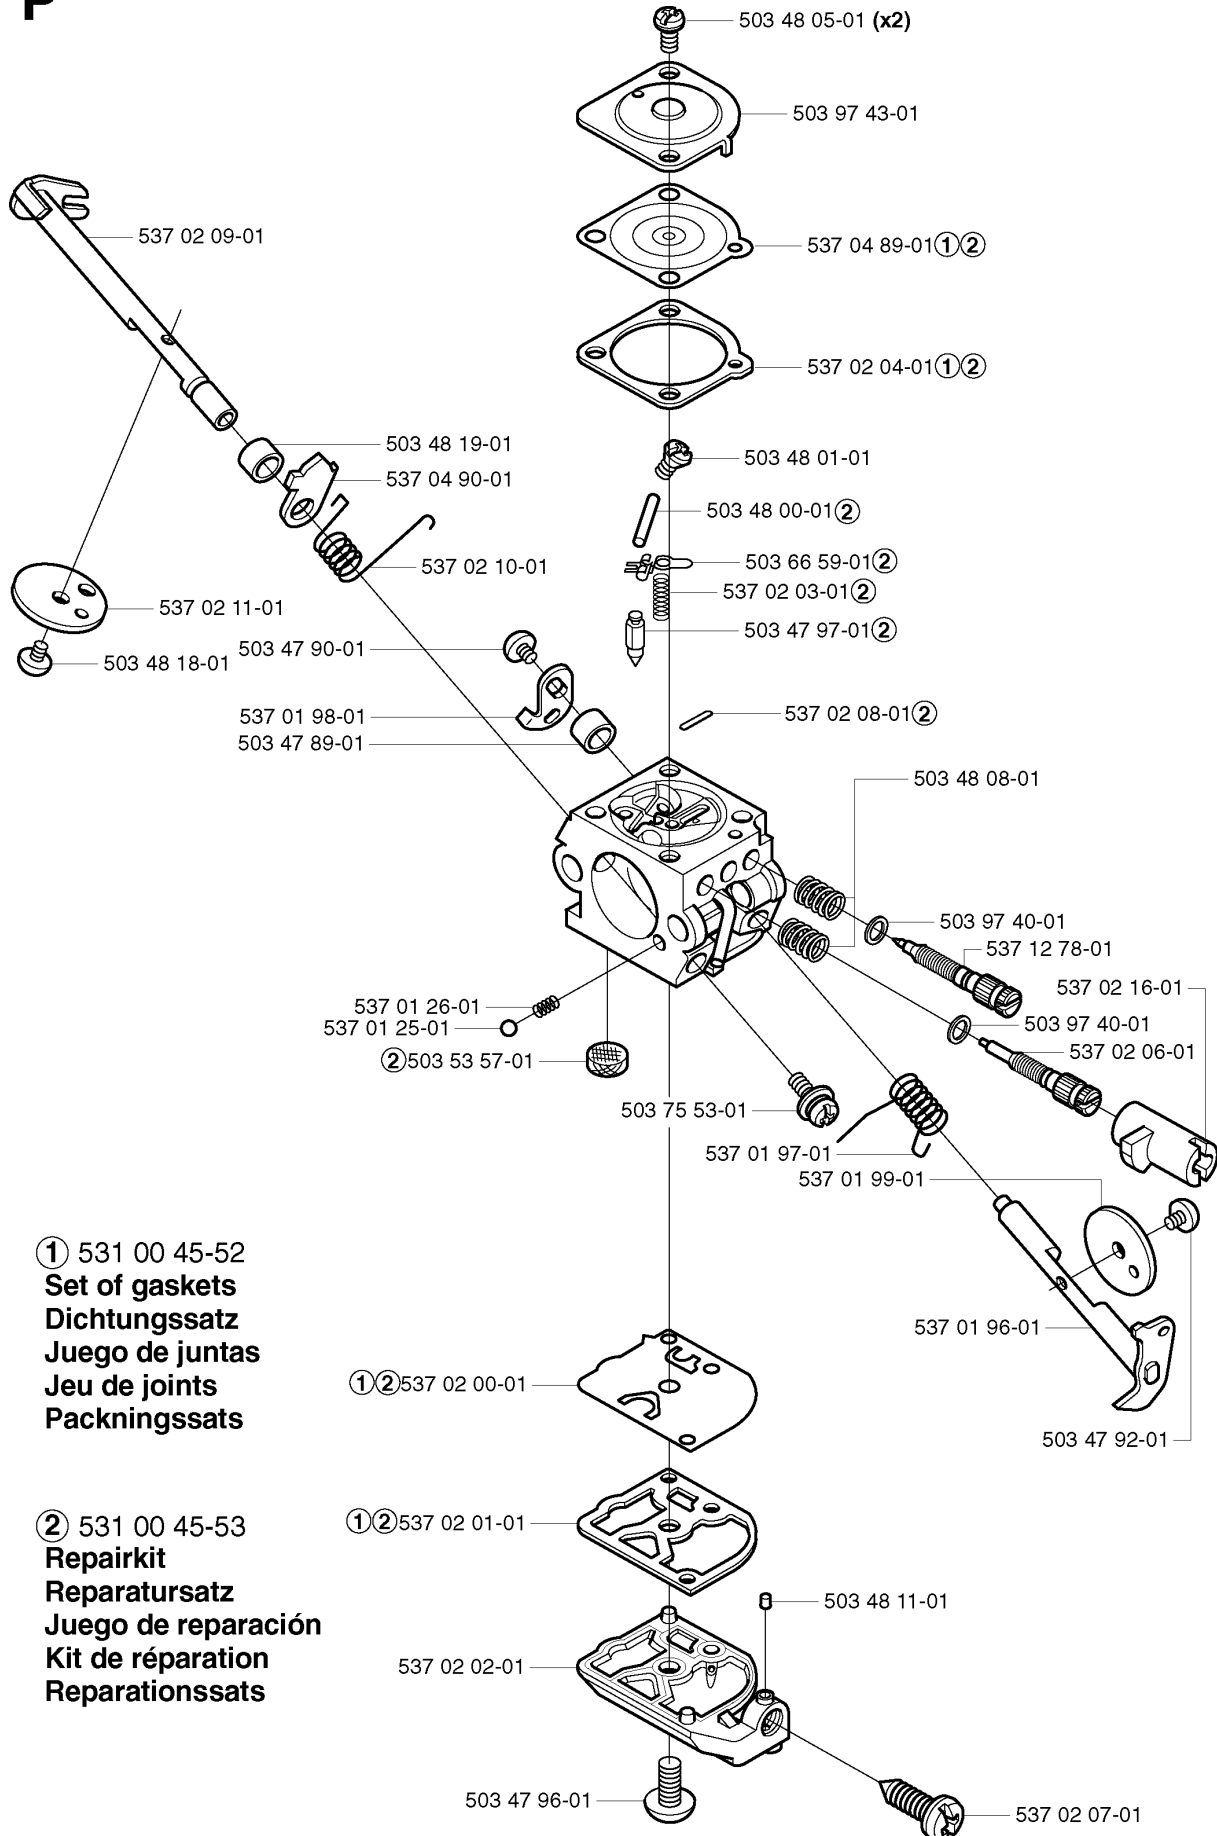

P compl 503 28 31-11

ZAMA C1Q - EL 12