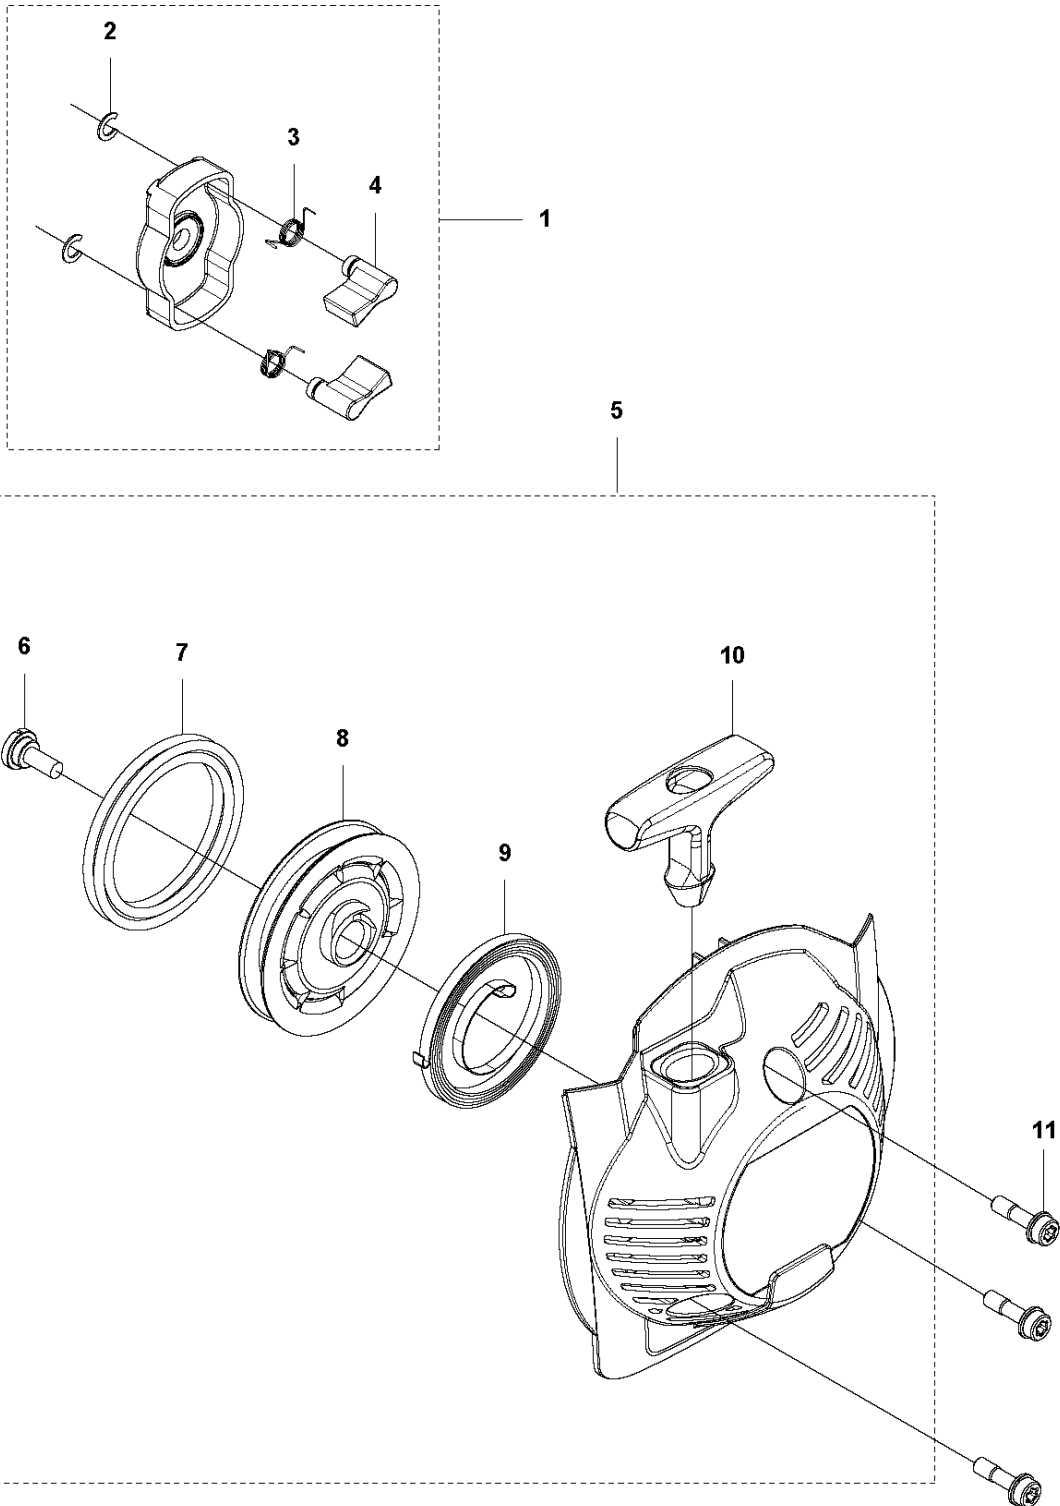

C 525P5S, 525P4S
THROTTLE CONTROLS

THROTTLE CONTROLS

525 P5S

Ref	Part No	Description	Remark	QTY	KIT
1	578 27 95-01	THROTTLE CONTROL	L, LS, LST, RJX	1	
1	578 27 95-02	THROTTLE CONTROL	LK, RJD, (LST Australia)	1	
2	537 41 90-01	SWITCH		1	1
3	575 96 05-01	SCREW IH SCT		5	1
4	544 23 84-01	HANDLE HALF	L, LS, LST, RJX	1	1
4	544 10 02-02	HANDLE HALF	LK, RJD, (LST Australia)	1	1
5	503 87 80-01	THROTTLE LOCKOUT		1	1
6	503 91 81-01	THROTTLE LEVER		1	1
7	503 96 14-01	ABSORBER		1	1
8	544 23 85-01	HANDLE HALF	L, LS, LST, RJX	1	1
8	544 10 03-02	HANDLE HALF	LK, RJD, (LST Australia)	1	1
9	544 10 08-01	RECOIL SPRING		1	1
10	503 87 79-03	THROTTLE TRIGGER		1	1
11	544 10 17-03	DAMPER	L, LS, LST, RJX	2	1
11	544 10 17-02	DAMPER	LK, RJD, (LST Australia)	2	1
12	731 23 14-01	HEXAGON NUT		1	1
13	544 11 21-01	RETAINER		1	1
14	506 68 90-01	BOLT		1	1
15	578 27 96-01	WIRING		1	1
16	502 53 16-01	SHORT CIRCUIT CABLE		1	1, 15
17	578 86 78-01	THROTTLE CABLE		1	1, 15

F 525P5S, 525P4S
STARTER

STARTER

525 P5S

Ref	Part No	Description	Remark	QTY	KIT
1	581 14 65-01	STARTER PULLEY		1	
2	521 60 04-01	E-RING		2	1
3	521 60 03-01	SPRING		2	1
4	521 60 02-01	RATCHET		2	1
5	578 99 25-01	STARTER		1	
6	506 61 30-01	SCREW		1	5
7	579 06 46-01	ROPE		1	5
8	579 06 48-01	STARTER PULLEY		1	5
9	504 11 50-01	SPRING.SPIRAL		1	5
10	575 48 95-01	STARTER HANDLE		1	5
11	577 81 54-01	BOLT		3	
12	579 36 96-01	DECAL		1	