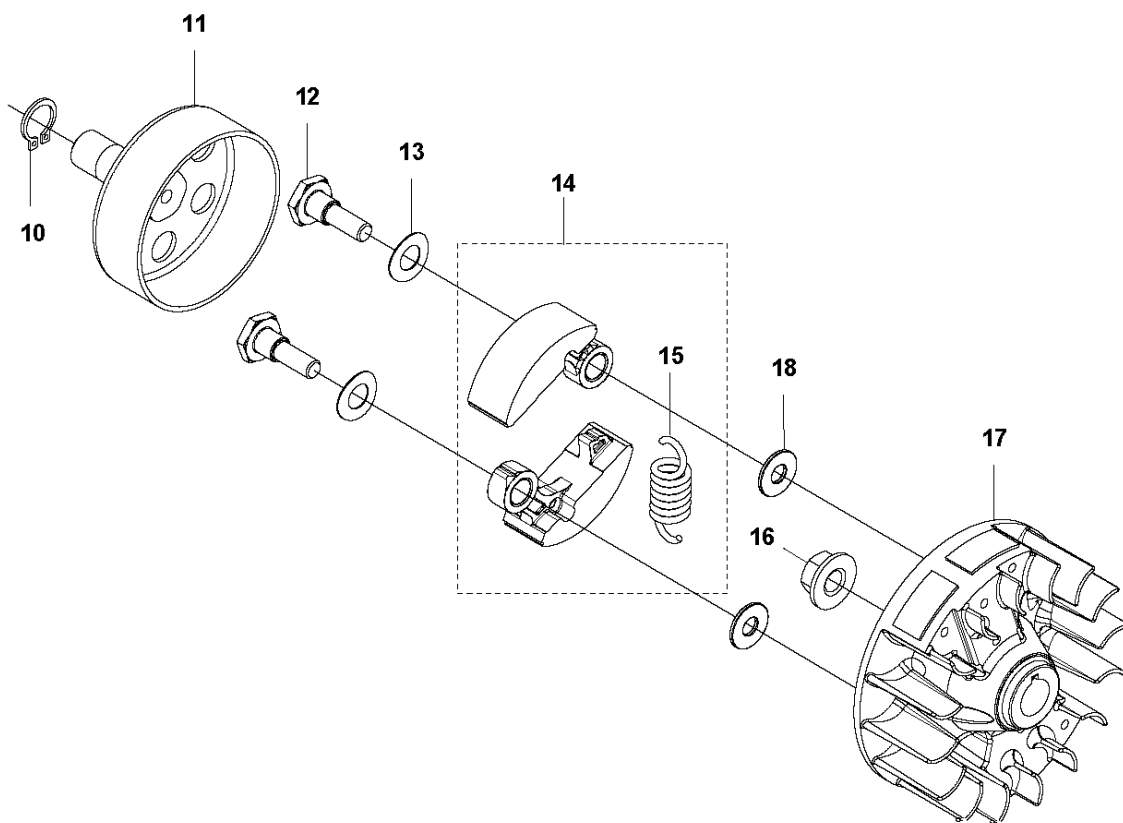

J 525P5S, 525P4S
IGNITION SYSTEM & CLUTCH

IGNITION SYSTEM & CLUTCH

525 P5S

Ref	Part No	Description	Remark	QTY	KIT
1	588 14 15-01	IGNITION COIL		1	
2	584 82 66-01	IGNITION CABLE		1	1
3	579 59 07-01	TUBE		1	1
4	586 10 72-01	SPARK PLUG CAP		1	1
5	580 63 48-01	SPRING		1	1
6	584 96 81-01	SPARK PLUG	BPMR-8Y : NGK	1	
7	521 51 58-01	BOLT		2	
8	521 76 97-01	SPACER		2	
9	577 85 17-01	SHORT CIRCUIT CABLE		1	
10	516 12 41-01	RING		1	
11	581 14 20-01	CLUTCH DRUM		1	
12	513 18 96-01	SCREW		2	
13	521 75 82-01	WASHER		2	
14	577 05 28-01	CLUTCH ASSY		1	
15	576 40 07-01	CLUTCH SPRING		1	14
16	504 11 80-01	NUT		1	
17	578 96 78-01	FLYWHEEL		1	
18	505 05 44-01	WASHER		2	