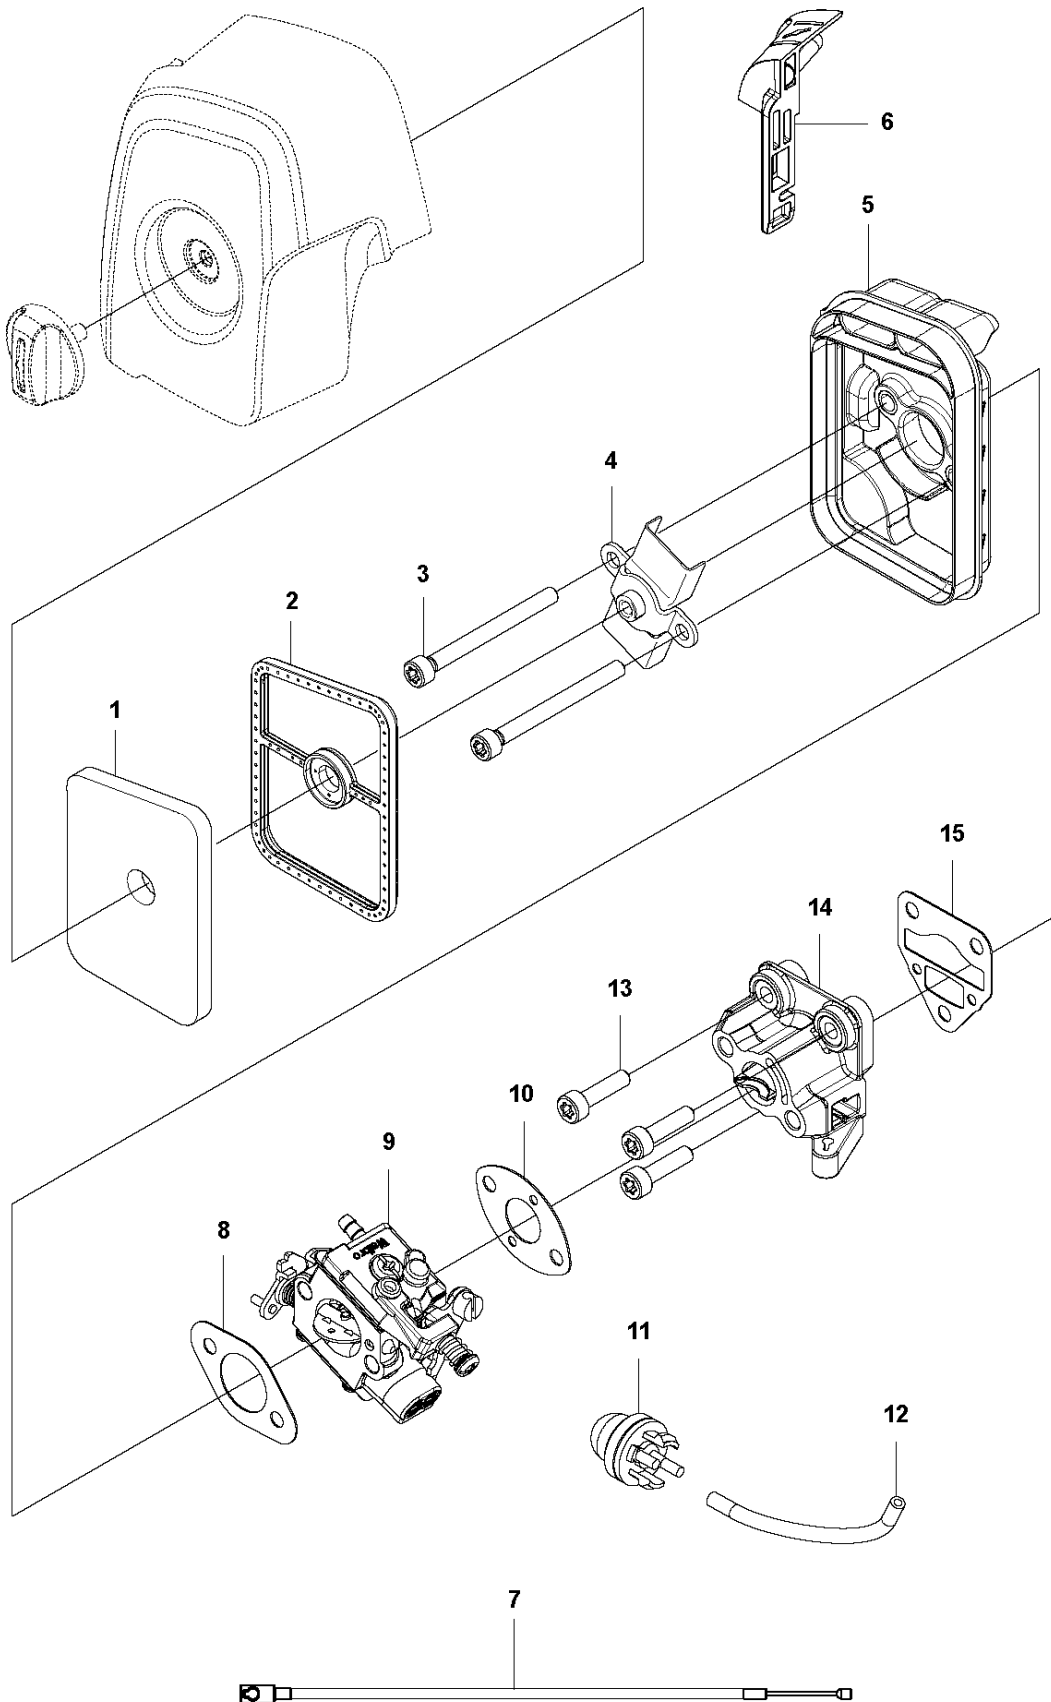

E 525P5S, 525P4S
CARBURETOR & AIR FILTER

CARBURETOR & AIR FILTER

525 P5S

Ref	Part No	Description	Remark	QTY KIT
1	581 04 74-01	AIR FILTER		1
2	581 45 18-01	AIR FILTER		1
3	580 46 72-01	BOLT		2
4	580 43 79-01	PLATE		1
5	581 04 70-01	FILTER HOUSING		1
6	577 84 83-01	CHOKE CONTROL		1
7	590 90 00-01	THROTTLE CABLE		1
8	577 88 24-02	GASKET		1
9	584 90 14-01	CARBURETTOR		1
10	576 39 91-02	GASKET		1
11	503 93 66-01	PURGE		1
12	577 05 05-01	PIPE		1
13	504 11 43-01	SCREW		3
14	578 90 83-01	INSULATOR		1
15	576 39 89-01	GASKET		1