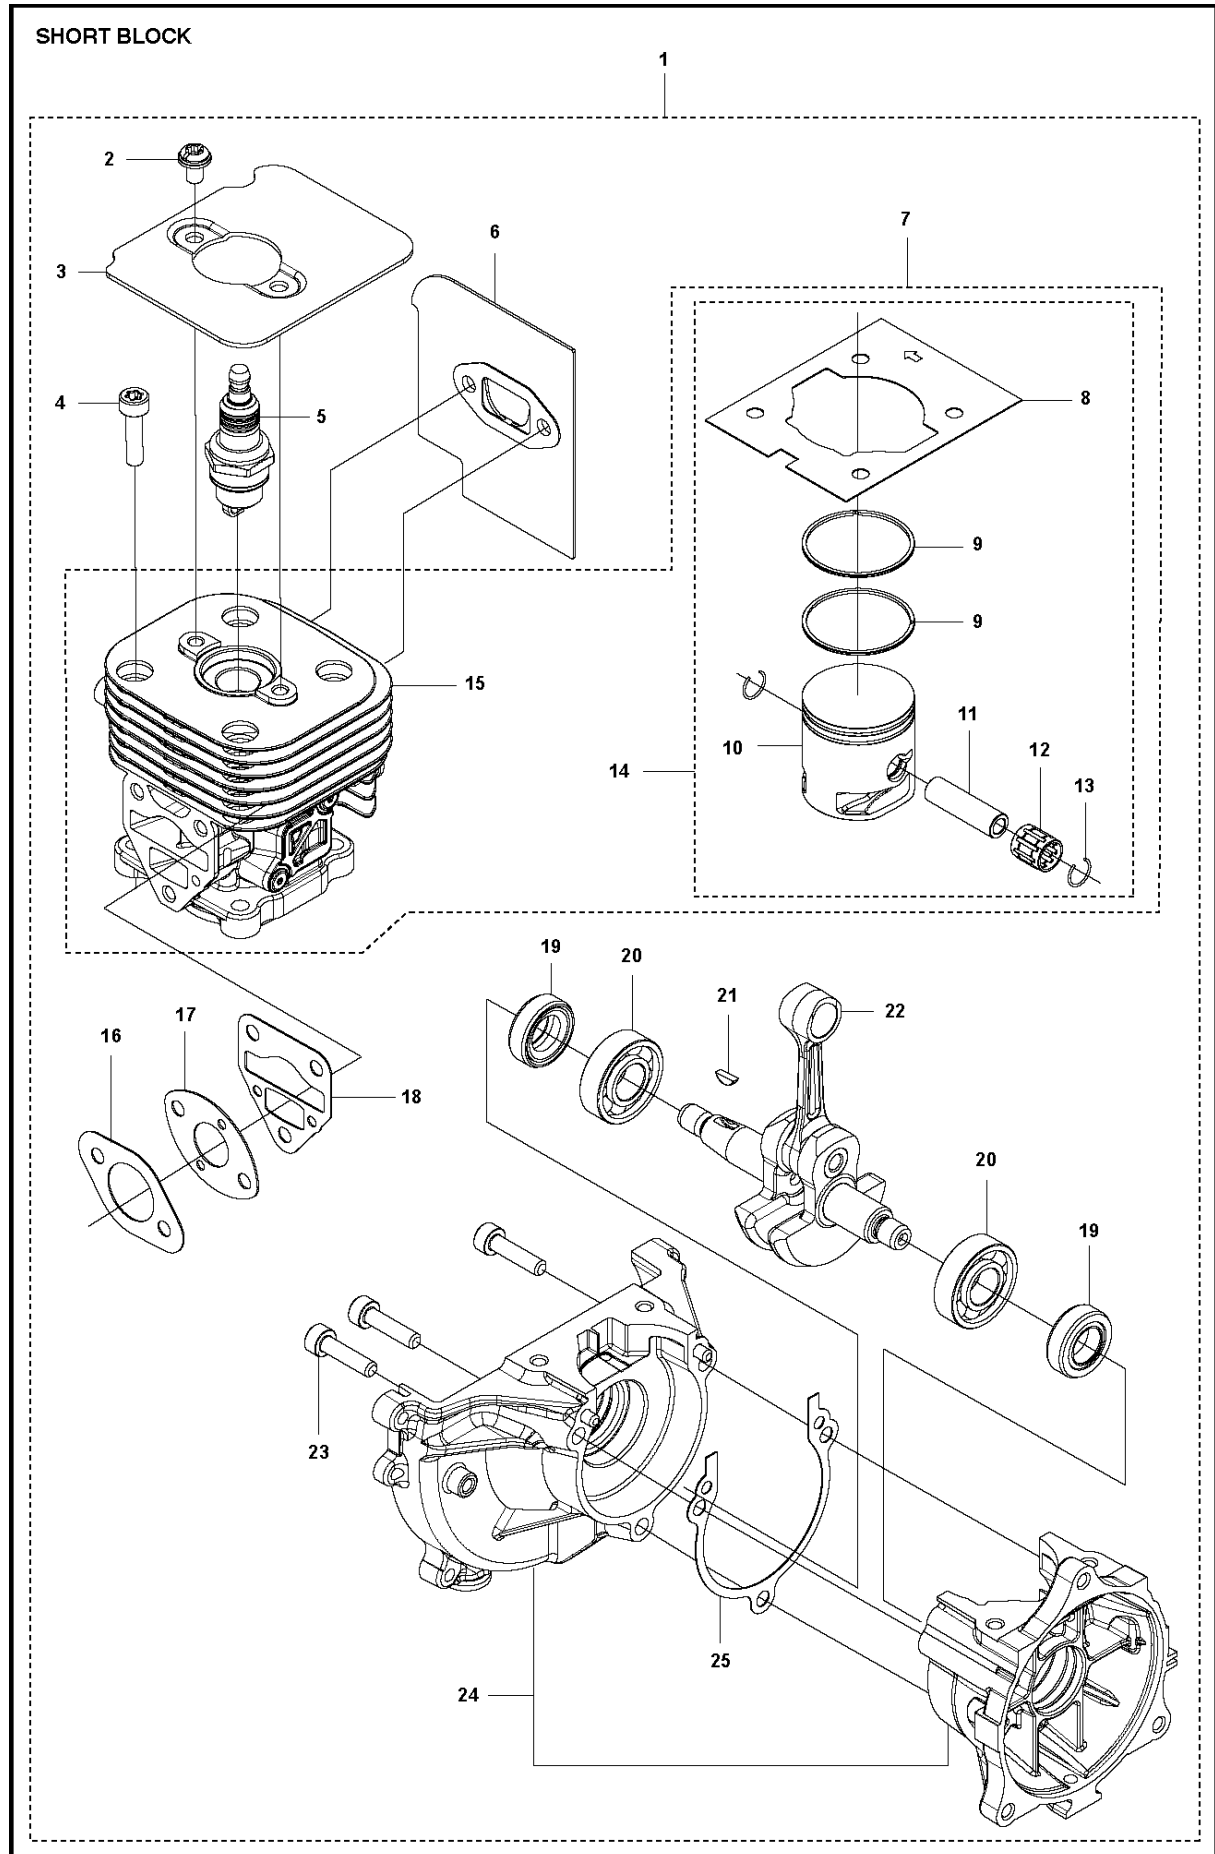

SPARE PARTS LIST

POLE PRUNER/POLE SAWS

525 P5S

N1 525P5S
ACCESSORIES

ACCESSORIES

525 P5S

Ref	Part No	Description	Remark	QTY KIT
1	575 73 82-02	COMBINATION WRENCH		1
2	501 69 17-01	COMBINATION WRENCH		1
3	503 55 86-01	SPANNER		1
4	579 06 49-01	GREASE	100 g	1
5	537 21 62-03	HARNESS		1
6	501 95 92-40	BAR	"(10''")"	1
6	501 95 92-45	BAR	"(12''")"	1
7	576 93 65-40	SAW CHAIN	"(10''")"	1
7	576 93 65-45	SAW CHAIN	"(12''")"	1
8	537 12 99-01	BAR GUARD		1
9	578 44 99-01	HARNESS	Balance flex	1
10	579 83 41-01	ACCESSORY BAG	To be used with Harness 578 44 99-01	1

SHORT BLOCK

525 P5S

Ref	Part No	Description	Remark	QTY	KIT
1	592 77 64-01	SHORT BLOCK		1	
2	544 25 68-01	SCREW		2	
3	578 78 53-01	PLATE		1	
4	504 11 43-01	SCREW		4	
5	576 59 81-01	SPARK PLUG		1	
6	578 40 81-01	GASKET		1	
7	588 09 82-02	SERVICE KIT		1	
8	576 39 87-02	GASKET		1	7,14
9	506 61 81-01	RING		2	7,14
10	577 91 74-01	PISTON		1	7,14
11	505 04 07-01	PIN		1	7,14
12	576 40 27-01	BEARING		1	7,14
13	505 04 52-01	RING		2	7,14
14	588 09 81-02	SERVICE KIT		1	7
15	577 97 90-01	CYLINDER		1	7
16	577 88 24-02	GASKET		1	
17	576 39 91-02	GASKET		1	
18	576 39 89-01	GASKET		1	
19	504 12 15-01	SEALING		2	
20	506 61 03-01	BEARING		2	
21	506 68 94-01	KEY		1	
22	586 65 66-01	CRANKSHAFT		1	
23	504 11 43-01	SCREW		3	
24	581 30 86-02	CRANKCASE		1	
25	576 39 95-02	GASKET		1	