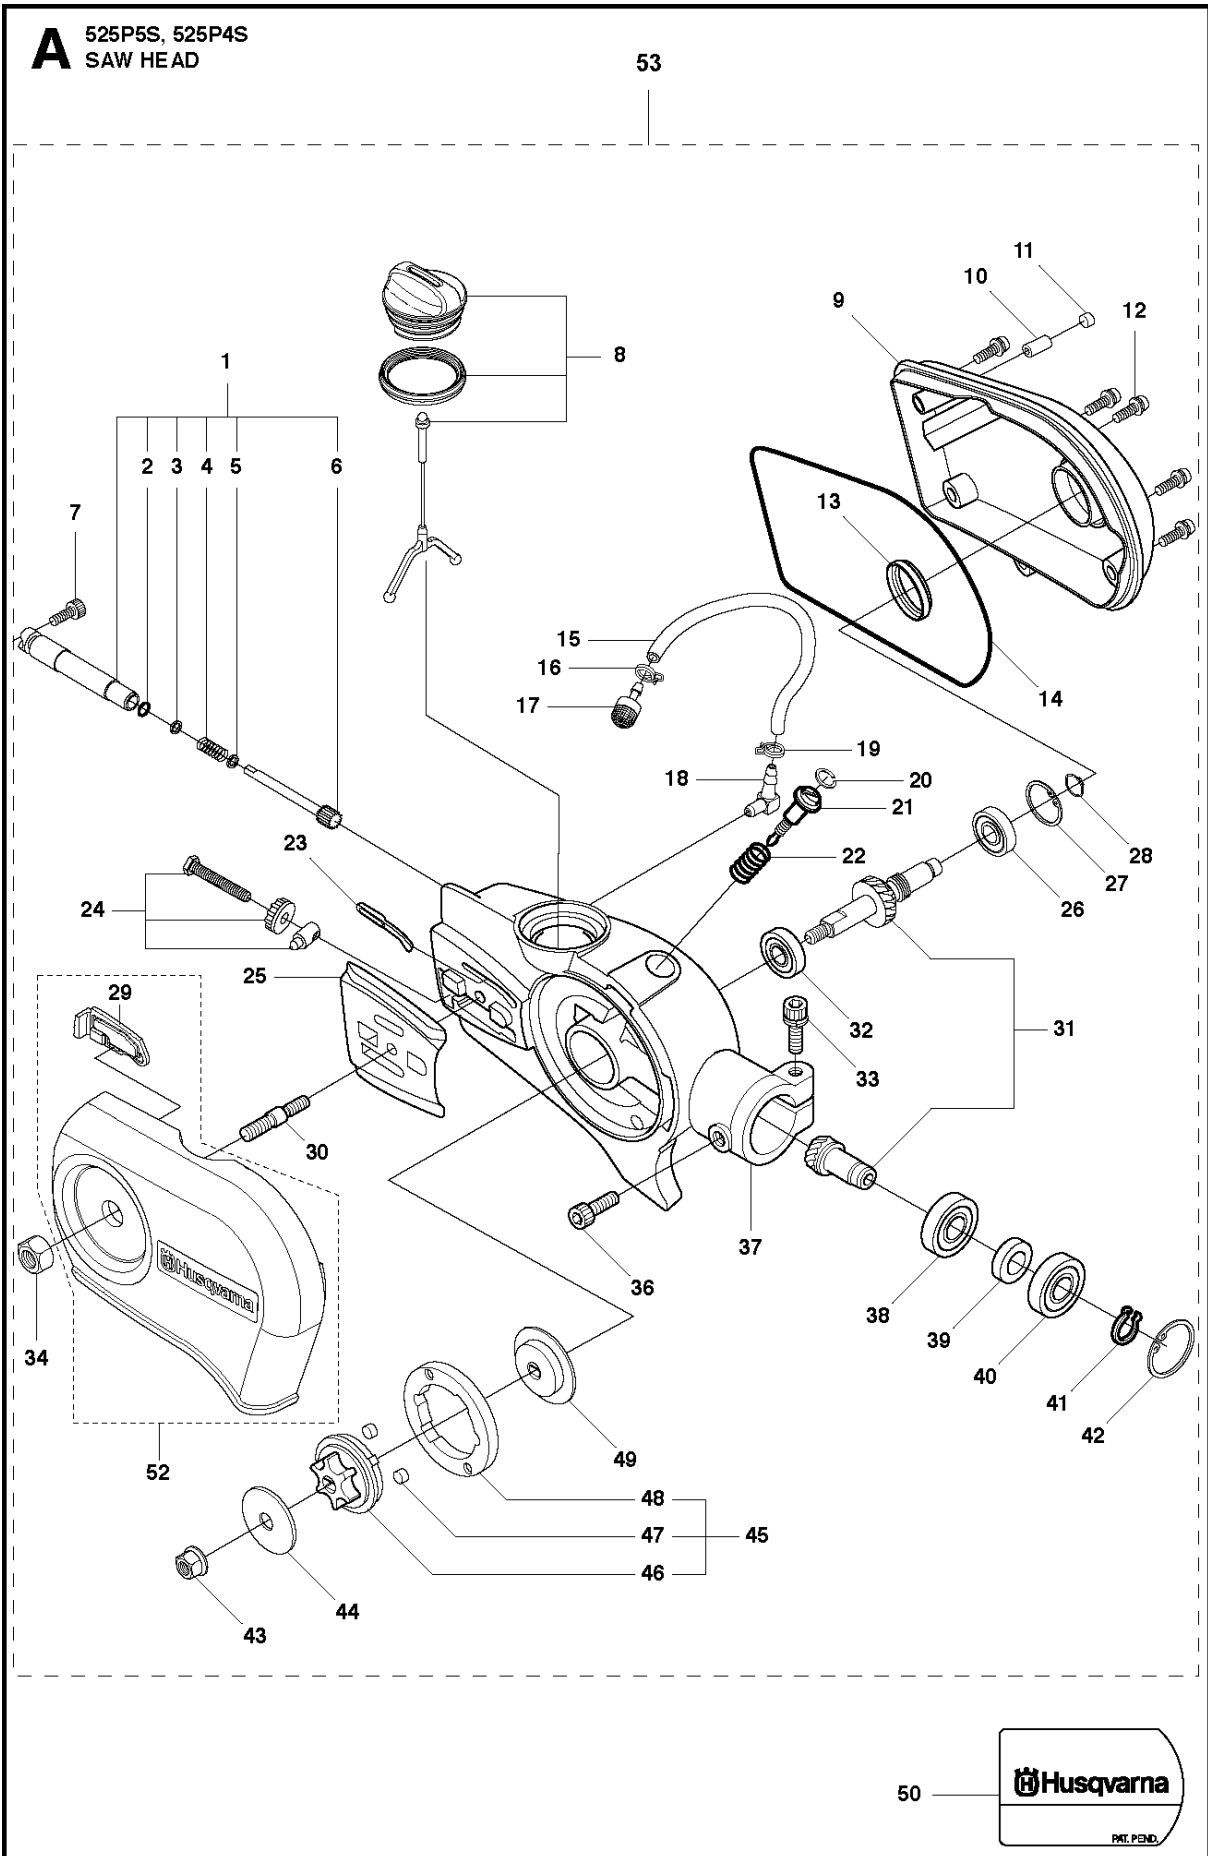

A 525P5S, 525P4S
SAW HEAD

Ref	Part No	Description	Remark	QTY	KIT
1	537 29 92-01	OIL PUMP ASSY		1	53
2	740 42 03-00	O-RING		1	53
3	503 23 00-16	WASHER		1	53
4	503 18 49-03	SPRING		1	53
5	503 23 00-16	WASHER		1	53
6	503 80 83-02	PUMP PISTON		1	53
7	725 53 27-55	SCREW IHSCM		1	53
8	537 28 15-02	TANK CAP ASSY		1	53
9	537 22 75-01	HUB CAP		1	53
10	537 04 03-01	VALVE		1	53
11	503 98 13-01	PLUG		1	53
12	725 53 29-55	SCREW IHSCM		5	53
13	537 33 01-01	SEALING		1	53
14	537 29 10-01	O-RING		1	53
15	537 29 11-01	HOSE		1	53
16	537 37 15-01	HOSE CLAMP		1	53
17	504 71 00-03	OIL PLUMMET		1	53
18	504 34 00-04	FITTING		1	53
19	537 37 15-01	HOSE CLAMP		1	53
20	537 29 09-01	CIRCLIP		1	53
21	537 05 68-01	ADJUSTER		1	53
22	503 97 82-01	SPRING		1	53
23	537 33 17-01	OIL DUCT		1	53
24	537 22 82-01	CHAIN TENSIONER		1	53
25	537 19 42-01	CHAIN GUIDE PLATE		1	53
26	738 21 00-04	BALL BEARING		1	53
27	735 31 27-10	CIRCLIP		1	53
28	735 31 12-00	CIRCLIP		1	53
29	575 55 37-01	SEALING PLATE		1	52, 53
30	576 29 30-01	BAR BOLT	M7-M8	1	53
31	537 29 90-01	GEAR WHEEL KIT		1	53
32	738 21 99-04	BALL BEARING		1	53
33	725 53 33-55	SCREW IHSCM		1	53
34	731 23 18-01	HEXAGON NUT		1	53
36	725 53 27-55	SCREW IHSCM		1	53
37	537 22 74-01	HOUSING		1	53
38	738 21 99-04	BALL BEARING		1	53
39	537 24 77-01	SPACER		1	53
40	738 21 99-04	BALL BEARING		1	53
41	735 31 11-00	CIRCLIP		1	53
42	735 31 25-10	CIRCLIP		1	53
43	731 71 16-51	HEXAGON NUT FLANGE		1	53
44	503 23 00-68	WASHER		1	53
45	537 27 18-01	FLYWHEEL		1	53
46	537 27 15-01	HUB		1	53
47	537 27 17-01	RUBBER BUSHING		2	53
48	537 27 14-01	RING		1	53
49	537 27 16-01	HUB CAP		1	53
50	537 23 00-01	LABEL		1	
52	575 54 18-01	CHAIN GUARD		1	53
53	537 24 71-02	CUTTING HEAD ASSY		1	