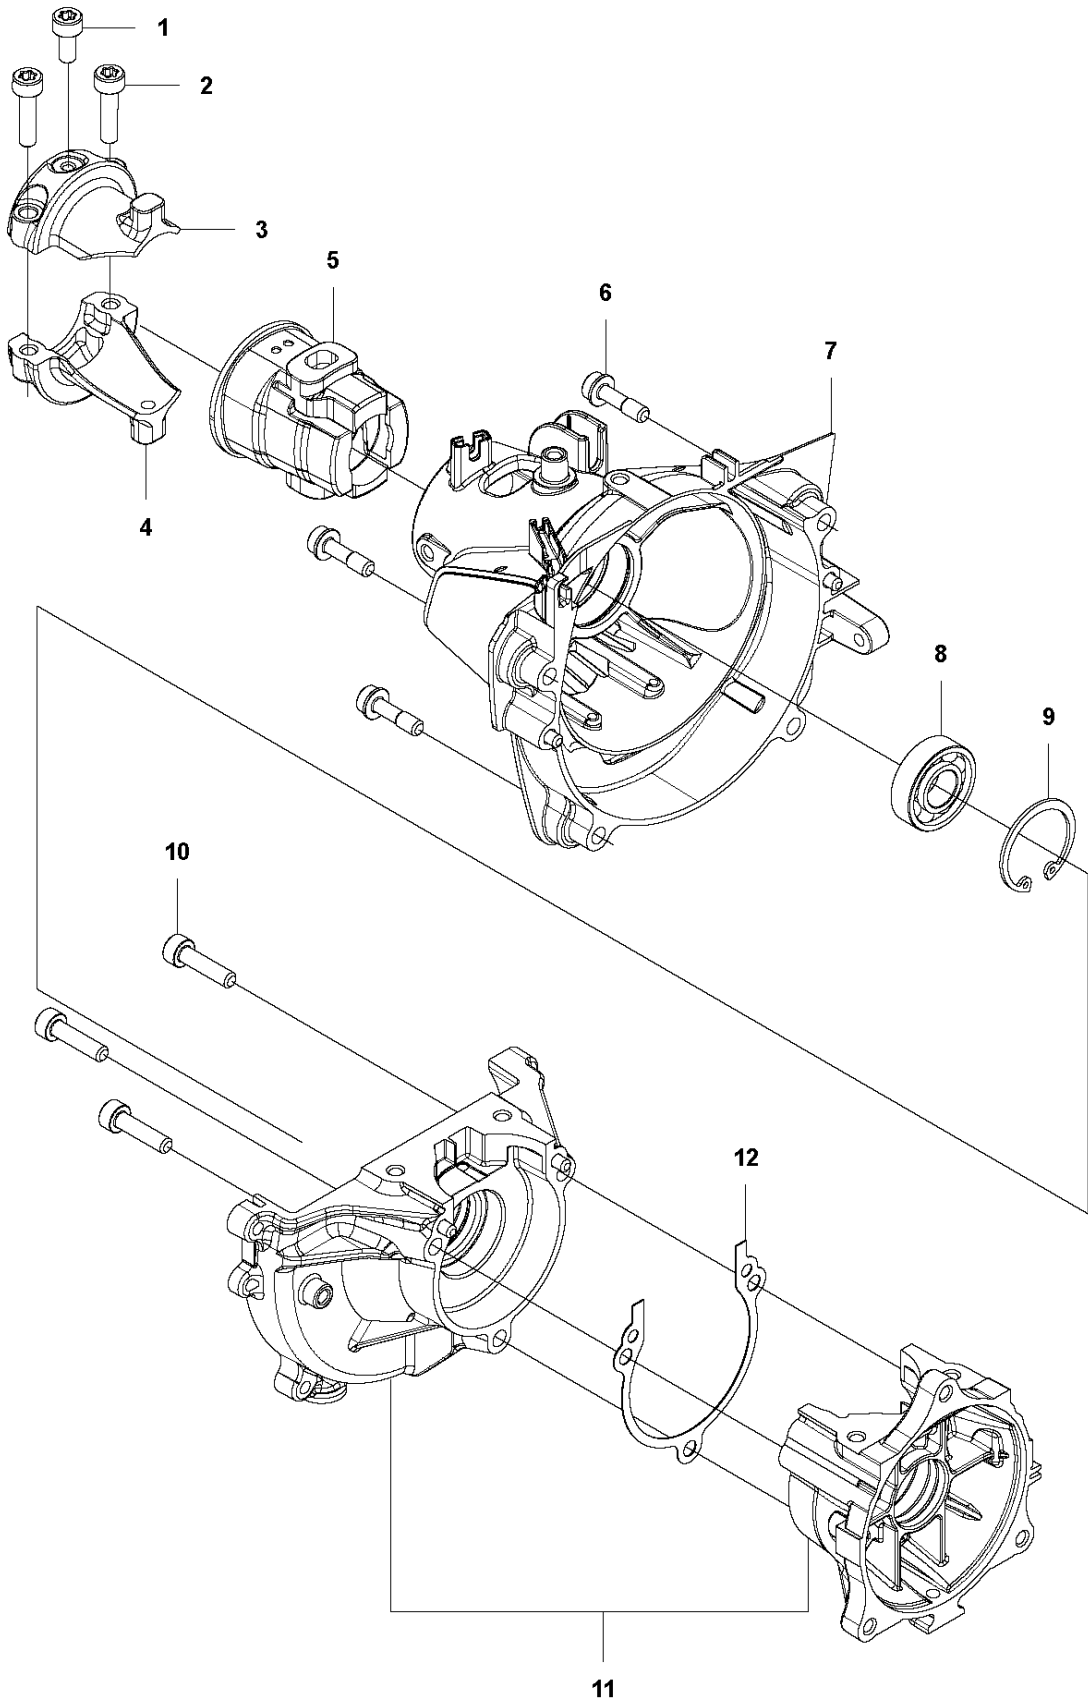

G 525P5S, 525P4S
CRANKCASE

CRANKCASE

525 P5S

Ref	Part No	Description	Remark	QTY KIT
1	525 82 49-14	SCREW ITXSCM		1
2	577 94 20-01	BOLT		2
3	576 42 07-02	BRACKET		1
4	576 42 08-02	BRACKET		1
5	576 42 05-01	CUSHION		1
6	577 81 54-01	BOLT		4
7	588 56 77-01	HOUSING		1
8	525 95 32-01	BEARING		1
9	506 60 99-01	RING		1
10	504 11 43-01	SCREW		3
11	581 30 86-02	CRANKCASE		1
12	576 39 95-02	GASKET		1