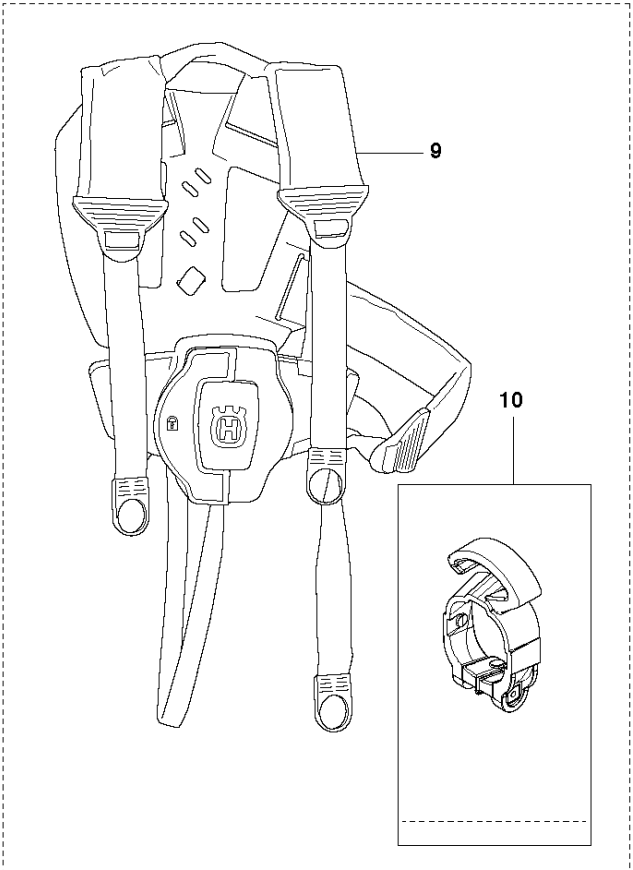

SPARE PARTS LIST

POLE PRUNER/POLE SAWS

525 P5S

N1 525P5S
ACCESSORIES

ACCESSORIES

525 P5S

Ref	Part No	Description	Remark	QTY KIT
1	575 73 82-02	COMBINATION WRENCH		1
2	501 69 17-01	COMBINATION WRENCH		1
3	503 55 86-01	SPANNER		1
4	579 06 49-01	GREASE	100 g	1
5	537 21 62-03	HARNESS		1
6	501 95 92-40	BAR	"(10''")"	1
6	501 95 92-45	BAR	"(12''")"	1
7	576 93 65-40	SAW CHAIN	"(10''")"	1
7	576 93 65-45	SAW CHAIN	"(12''")"	1
8	537 12 99-01	BAR GUARD		1
9	578 44 99-01	HARNESS	Balance flex	1
10	579 83 41-01	ACCESSORY BAG	To be used with Harness 578 44 99-01	1

SHORT BLOCK

525 P5S

Ref	Part No	Description	Remark	QTY	KIT
1	592 77 64-01	SHORT BLOCK		1	
2	544 25 68-01	SCREW		2	
3	578 78 53-01	PLATE		1	
4	504 11 43-01	SCREW		4	
5	576 59 81-01	SPARK PLUG		1	
6	578 40 81-01	GASKET		1	
7	588 09 82-02	SERVICE KIT		1	
8	576 39 87-02	GASKET		1	7,14
9	506 61 81-01	RING		2	7,14
10	577 91 74-01	PISTON		1	7,14
11	505 04 07-01	PIN		1	7,14
12	576 40 27-01	BEARING		1	7,14
13	505 04 52-01	RING		2	7,14
14	588 09 81-02	SERVICE KIT		1	7
15	577 97 90-01	CYLINDER		1	7
16	577 88 24-02	GASKET		1	
17	576 39 91-02	GASKET		1	
18	576 39 89-01	GASKET		1	
19	504 12 15-01	SEALING		2	
20	506 61 03-01	BEARING		2	
21	506 68 94-01	KEY		1	
22	586 65 66-01	CRANKSHAFT		1	
23	504 11 43-01	SCREW		3	
24	581 30 86-02	CRANKCASE		1	
25	576 39 95-02	GASKET		1	