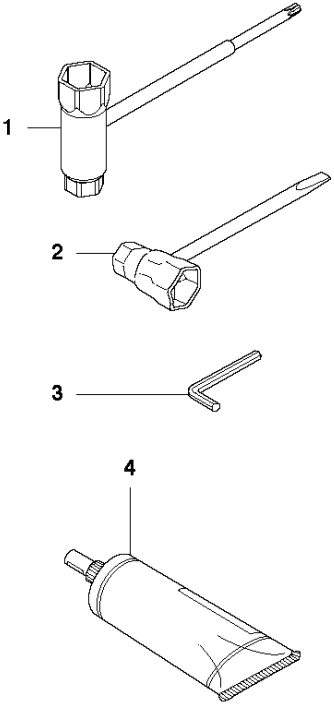

SPARE PARTS LIST

POLE PRUNER/POLE SAWS

525 P5S

N1 525P5S
ACCESSORIES

ACCESSORIES

525 P5S

Ref	Part No	Description	Remark	QTY KIT
1	575 73 82-02	COMBINATION WRENCH		1
2	501 69 17-01	COMBINATION WRENCH		1
3	503 55 86-01	SPANNER		1
4	579 06 49-01	GREASE	100 g	1
5	537 21 62-03	HARNESS		1
6	501 95 92-40	BAR	"(10''")"	1
6	501 95 92-45	BAR	"(12''")"	1
7	576 93 65-40	SAW CHAIN	"(10''")"	1
7	576 93 65-45	SAW CHAIN	"(12''")"	1
8	537 12 99-01	BAR GUARD		1
9	578 44 99-01	HARNESS	Balance flex	1
10	579 83 41-01	ACCESSORY BAG	To be used with Harness 578 44 99-01	1

SHORT BLOCK

525 P5S

Ref	Part No	Description	Remark	QTY	KIT
1	592 77 64-01	SHORT BLOCK		1	
2	544 25 68-01	SCREW		2	
3	578 78 53-01	PLATE		1	
4	504 11 43-01	SCREW		4	
5	576 59 81-01	SPARK PLUG		1	
6	578 40 81-01	GASKET		1	
7	588 09 82-02	SERVICE KIT		1	
8	576 39 87-02	GASKET		1	7,14
9	506 61 81-01	RING		2	7,14
10	577 91 74-01	PISTON		1	7,14
11	505 04 07-01	PIN		1	7,14
12	576 40 27-01	BEARING		1	7,14
13	505 04 52-01	RING		2	7,14
14	588 09 81-02	SERVICE KIT		1	7
15	577 97 90-01	CYLINDER		1	7
16	577 88 24-02	GASKET		1	
17	576 39 91-02	GASKET		1	
18	576 39 89-01	GASKET		1	
19	504 12 15-01	SEALING		2	
20	506 61 03-01	BEARING		2	
21	506 68 94-01	KEY		1	
22	586 65 66-01	CRANKSHAFT		1	
23	504 11 43-01	SCREW		3	
24	581 30 86-02	CRANKCASE		1	
25	576 39 95-02	GASKET		1	