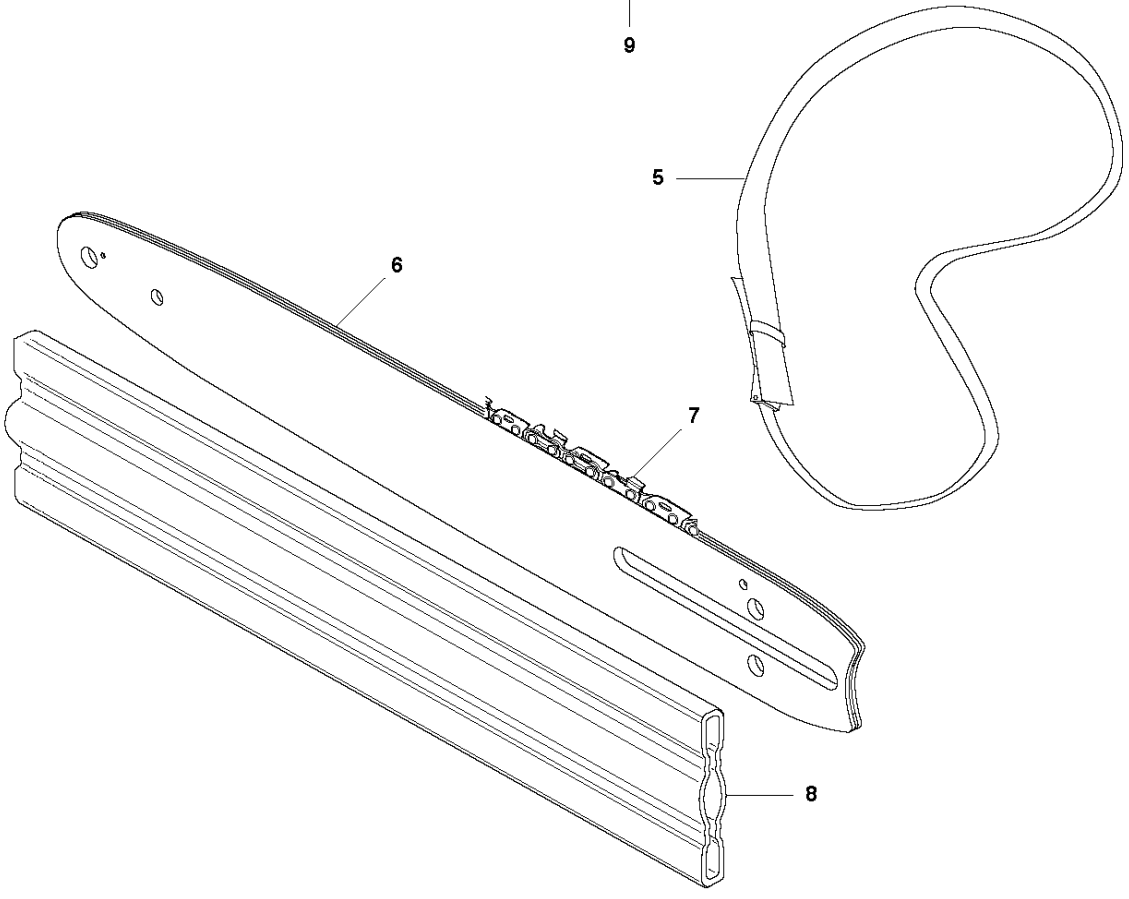

SPARE PARTS LIST

POLE PRUNER/POLE SAWS

525 P5S

N1 525P5S
ACCESSORIES

ACCESSORIES

525 P5S

Ref	Part No	Description	Remark	QTY KIT
1	575 73 82-02	COMBINATION WRENCH		1
2	501 69 17-01	COMBINATION WRENCH		1
3	503 55 86-01	SPANNER		1
4	579 06 49-01	GREASE	100 g	1
5	537 21 62-03	HARNESS		1
6	501 95 92-40	BAR	"(10''")"	1
6	501 95 92-45	BAR	"(12''")"	1
7	576 93 65-40	SAW CHAIN	"(10''")"	1
7	576 93 65-45	SAW CHAIN	"(12''")"	1
8	537 12 99-01	BAR GUARD		1
9	578 44 99-01	HARNESS	Balance flex	1
10	579 83 41-01	ACCESSORY BAG	To be used with Harness 578 44 99-01	1

SHORT BLOCK

525 P5S

Ref	Part No	Description	Remark	QTY	KIT
1	592 77 64-01	SHORT BLOCK		1	
2	544 25 68-01	SCREW		2	
3	578 78 53-01	PLATE		1	
4	504 11 43-01	SCREW		4	
5	576 59 81-01	SPARK PLUG		1	
6	578 40 81-01	GASKET		1	
7	588 09 82-02	SERVICE KIT		1	
8	576 39 87-02	GASKET		1	7,14
9	506 61 81-01	RING		2	7,14
10	577 91 74-01	PISTON		1	7,14
11	505 04 07-01	PIN		1	7,14
12	576 40 27-01	BEARING		1	7,14
13	505 04 52-01	RING		2	7,14
14	588 09 81-02	SERVICE KIT		1	7
15	577 97 90-01	CYLINDER		1	7
16	577 88 24-02	GASKET		1	
17	576 39 91-02	GASKET		1	
18	576 39 89-01	GASKET		1	
19	504 12 15-01	SEALING		2	
20	506 61 03-01	BEARING		2	
21	506 68 94-01	KEY		1	
22	586 65 66-01	CRANKSHAFT		1	
23	504 11 43-01	SCREW		3	
24	581 30 86-02	CRANKCASE		1	
25	576 39 95-02	GASKET		1	