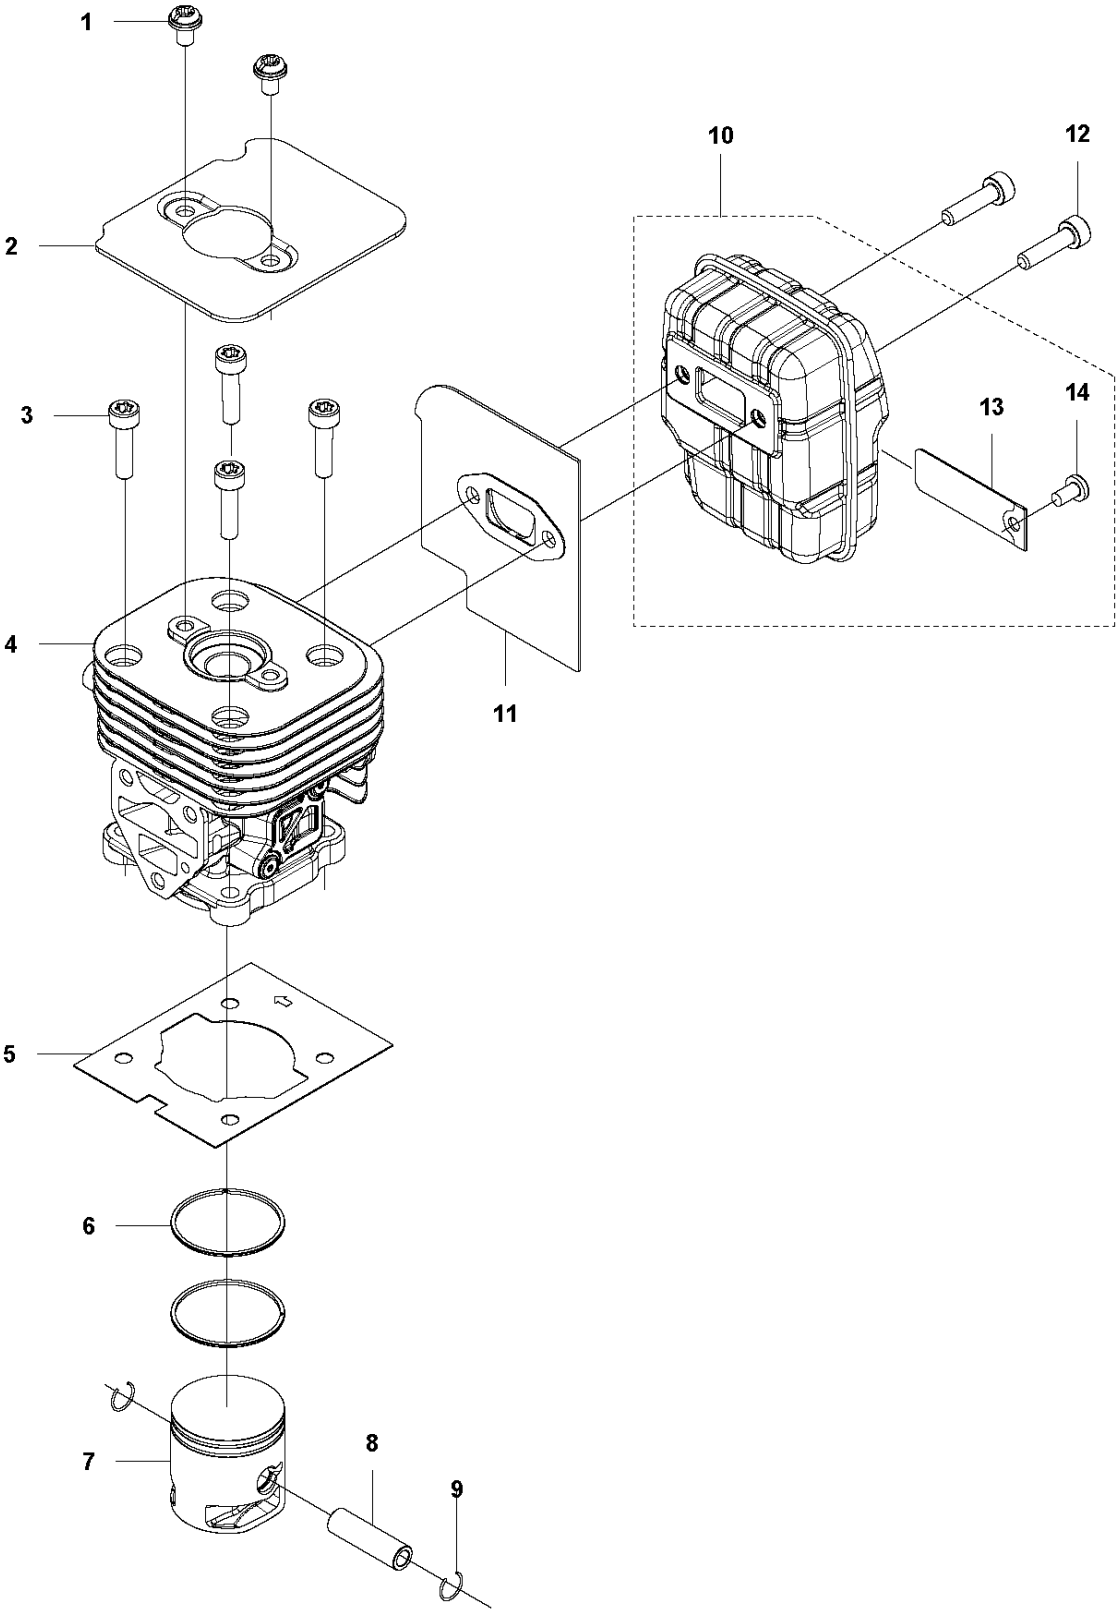

K 525P5S, 525P4S
CYLINDER PISTON & MUFFLER

CYLINDER, PISTON & MUFFLER

525 P5S

Ref	Part No	Description	Remark	QTY	KIT
1	544 25 68-01	SCREW		2	
2	578 78 53-01	PLATE		1	
3	504 11 43-01	SCREW		4	
4	577 97 90-01	CYLINDER		1	
5	576 39 87-02	GASKET		1	
6	506 61 81-01	RING		2	
7	577 91 74-01	PISTON		1	
8	505 04 07-01	PIN		1	
9	505 04 52-01	RING		2	
10	585 24 86-01	MUFFLER		1	
10	580 52 36-01	MUFFLER ASSY	USA	1	
10	585 03 29-01	MUFFLER ASSY	Australia / New Zealand	1	
11	578 40 81-01	GASKET		1	
12	504 11 43-01	SCREW		2	
13	580 51 44-01	SPARK ARRESTER		1	10
14	729 57 74-05	SCREW CRPANT		1	10