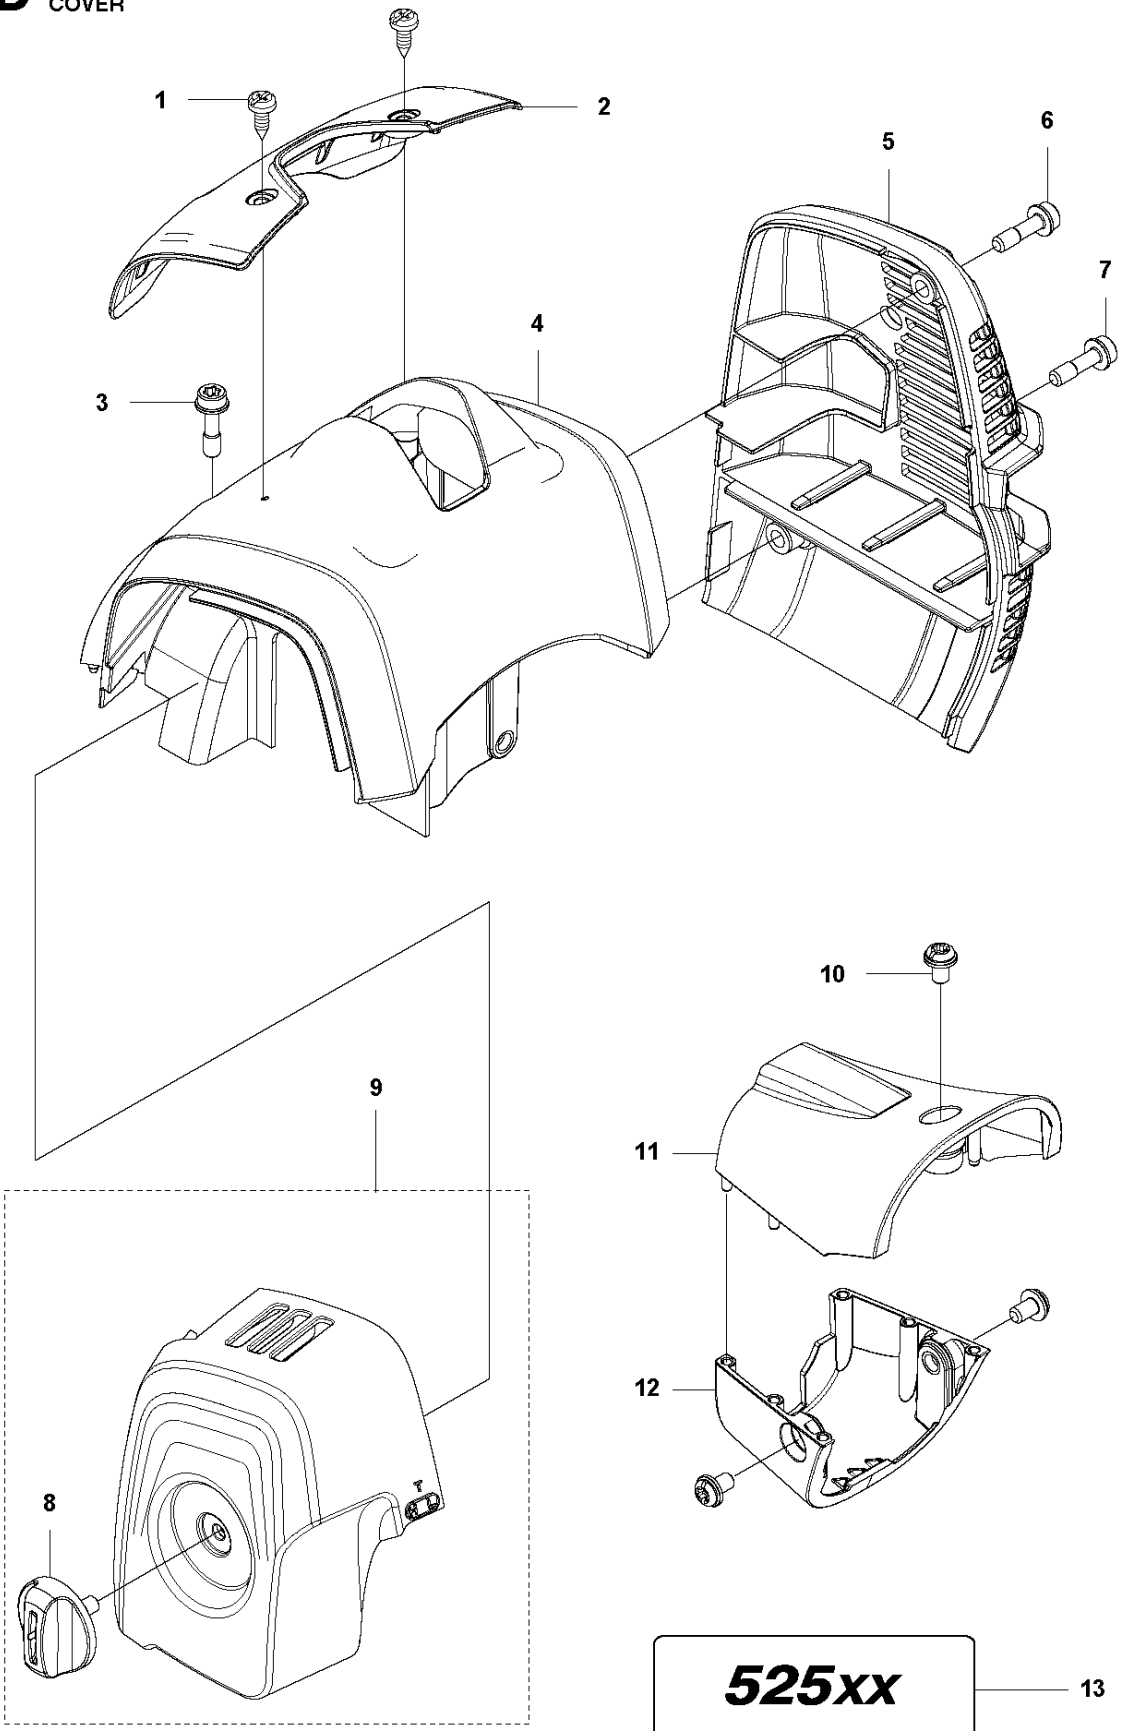

D 525P5S, 525P4S
COVER

COVER

525 P5S

Ref	Part No	Description	Remark	QTY	KIT
1	503 21 35-12	SCREW CCRPANT		2	
2	576 40 45-01	ARM PROTECTION		1	
3	577 81 54-01	BOLT		1	
4	592 81 09-01	CYLINDER COVER		1	
5	576 40 47-01	MUFFLER GUARD		1	
6	577 81 54-01	BOLT		1	
7	577 81 54-01	BOLT		1	
8	576 99 24-02	KNOB		1	9
9	581 04 73-01	FILTER COVER ASSY		1	
10	544 25 68-01	SCREW		3	
11	577 84 82-01	COVER	524L, 525L, LS, LST, RJD	1	
11	577 85 11-01	COVER	RS	1	
12	577 84 81-01	COVER	524L, 525L, LS, LST, RJD	1	
12	577 85 10-01	COVER	RS	1	
13	579 44 58-06	DECAL	525L	1