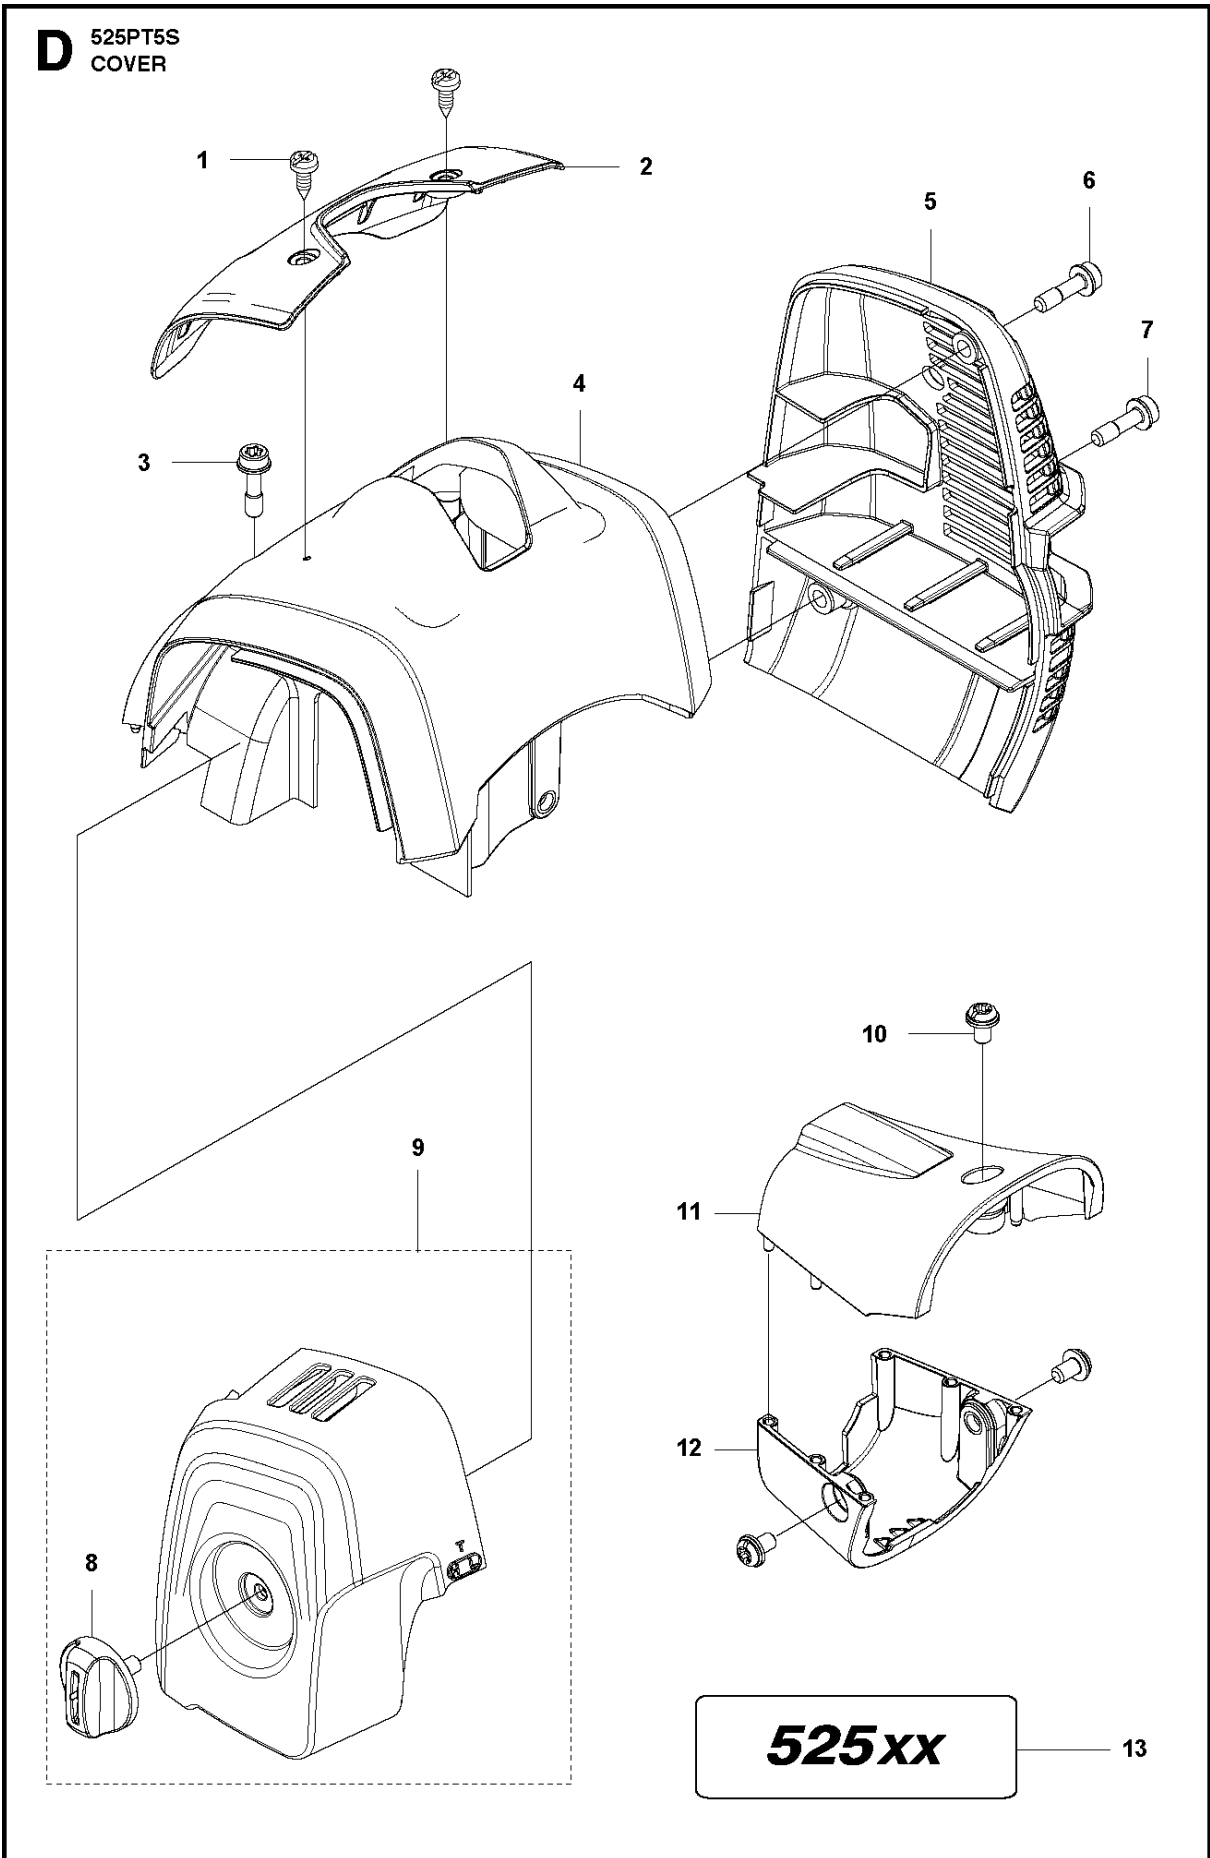

D 525PT5S
COVER

COVER

525 PT5S

Ref	Part No	Description	Remark	QTY	KIT
1	503 21 35-12	SCREW CCRPANT		2	
2	576 40 45-01	ARM PROTECTION		1	
3	577 81 54-01	BOLT		1	
4	592 81 09-01	CYLINDER COVER		1	
5	576 40 47-01	MUFFLER GUARD		1	
6	577 81 54-01	BOLT		1	
7	577 81 54-01	BOLT		1	
8	576 99 24-02	KNOB		1	9
9	581 04 73-01	FILTER COVER ASSY		1	
10	544 25 68-01	SCREW		3	
11	577 84 82-01	COVER	524L, 525L, LS, LST, RJD	1	
11	577 85 11-01	COVER	RS	1	
12	577 84 81-01	COVER	524L, 525L, LS, LST, RJD	1	
12	577 85 10-01	COVER	RS	1	
13	579 44 58-06	DECAL	525L	1