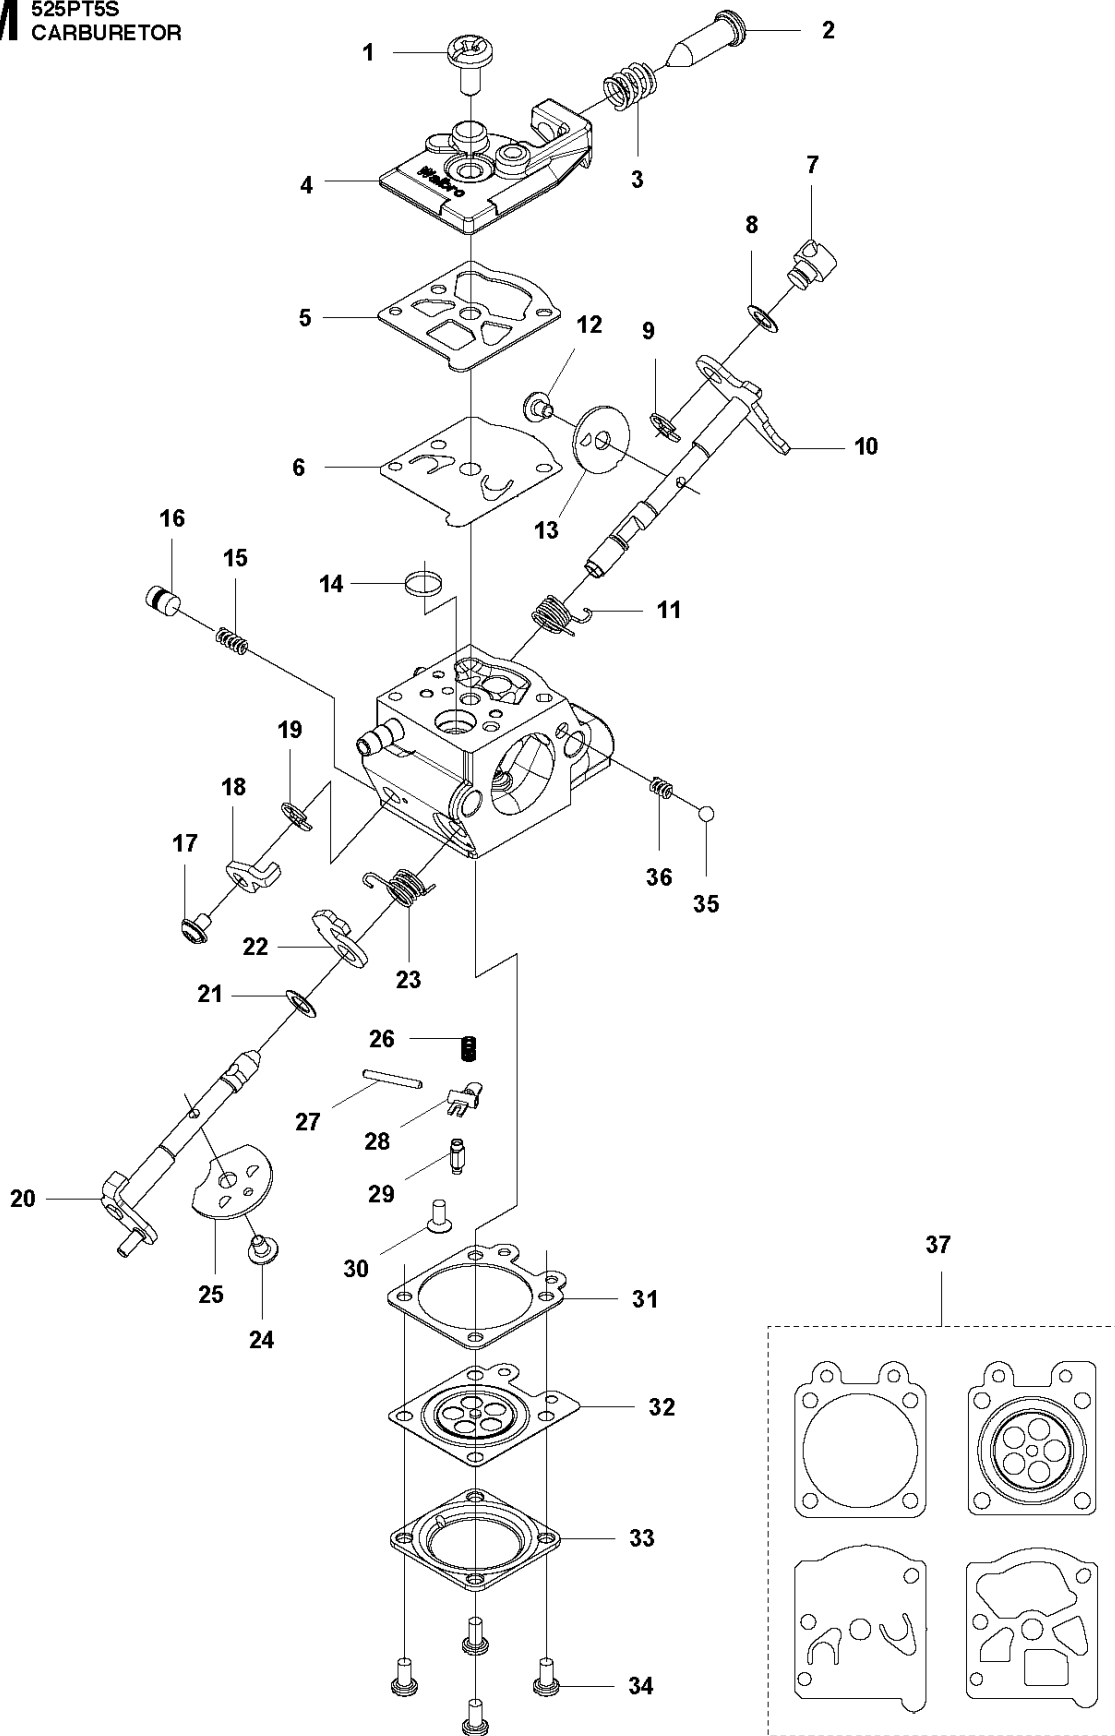

## CYLINDER, PISTON &amp; MUFFLER

525 PT5S

Ref	Part No	Description	Remark	QTY	KIT
1	544 25 68-01	SCREW		2	
2	578 78 53-01	PLATE		1	
3	504 11 43-01	SCREW		4	
4	577 97 90-01	CYLINDER		1	
5	576 39 87-02	GASKET		1	
6	506 61 81-01	RING		2	
7	577 91 74-01	PISTON		1	
8	505 04 07-01	PIN		1	
9	505 04 52-01	RING		2	
10	585 24 86-01	MUFFLER		1	
10	580 52 36-01	MUFFLER ASSY	USA	1	
10	585 03 29-01	MUFFLER ASSY	Australia / New Zealand	1	
11	578 40 81-01	GASKET		1	
12	504 11 43-01	SCREW		2	
13	580 51 44-01	SPARK ARRESTER		1	10
14	729 57 74-05	SCREW CRPANT		1	10

**L** 525PT5S  
CRANKSHAFT

CRANKSHAFT

525 PT5S

Ref	Part No	Description	Remark	QTY KIT
1	576 40 46-01	MUFFLER		1
2	544 25 68-01	SCREW		1
3	506 68 94-01	KEY		1
4	504 12 15-01	SEALING		2
5	506 61 03-01	BEARING		2
6	579 22 32-01	CRANKSHAFT		1
7	576 40 27-01	BEARING		1

## CARBURETOR

525 PT5S

Ref	Part No	Description	Remark	QTY KIT
1	520 97 63-01	SCREW		1
2	577 81 57-01	SCREW		1
3	513 59 32-01	SPRING		1
4	579 19 06-01	COVER		1
5	520 95 48-01	GASKET		1
6	502 21 36-01	DIAPHRAGM PUMP		1
7	513 40 08-01	SWIVEL		1
8	516 52 42-01	WASHER		1
9	506 73 86-01	RING		1
10	579 19 07-01	SHAFT		1
11	577 81 55-01	SPRING		1
12	520 75 98-01	SCREW		1
13	520 97 86-01	VALVE		1
14	520 95 70-01	SCREEN		1
15	505 05 79-01	SPRING		1
16	584 90 12-01	PISTON ASSY		1
17	520 75 98-01	SCREW		1
18	579 19 08-01	LEVER		1
19	505 05 65-01	RING		1
20	579 19 10-01	SHAFT		1
21	516 52 42-01	WASHER		1
22	584 90 13-01	LEVER		1
23	579 19 11-01	SPRING		1
24	520 75 98-01	SCREW		1
25	581 15 49-01	VALVE		1
26	578 89 54-01	SPRING		1
27	520 97 74-01	PIN		1
28	577 80 72-01	LEVER		1
29	521 08 54-01	VALVE.INLET		1
30	577 80 71-01	SCREW		1
31	516 97 21-01	GASKET		1
32	577 80 70-01	DIAPHRAGM		1
33	514 18 92-01	COVER		1
34	520 97 88-01	SCREW ASSY		4
35	514 24 26-01	BALL		1
36	514 24 33-01	SPRING.CHOKE		1
37	580 68 48-01	GASKET KIT	Coomopes by item 5, 6, 31 and 32	1