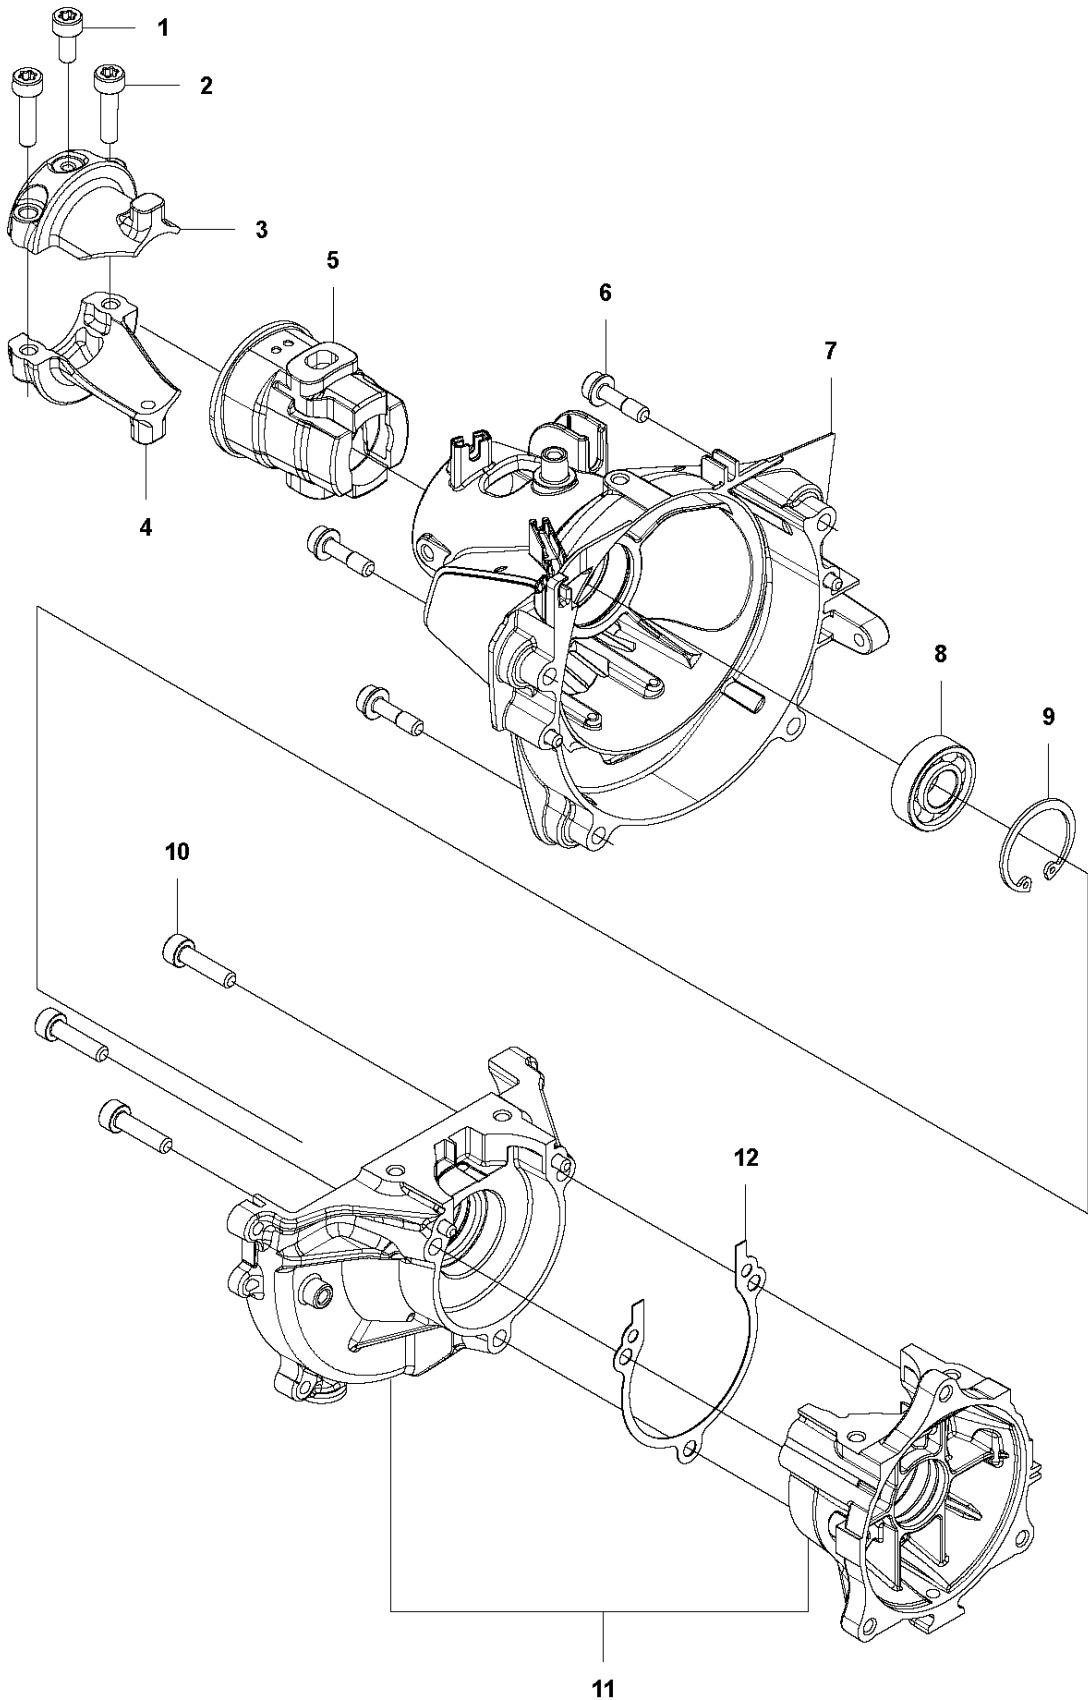

G 525PT5S
CRANKCASE

CRANKCASE

525 PT5S

Ref	Part No	Description	Remark	QTY KIT
1	525 82 49-14	SCREW ITXSCM		1
2	577 94 20-01	BOLT		2
3	576 42 07-02	BRACKET		1
4	576 42 08-02	BRACKET		1
5	576 42 05-01	CUSHION		1
6	577 81 54-01	BOLT		4
7	588 56 77-01	HOUSING		1
8	525 95 32-01	BEARING		1
9	506 60 99-01	RING		1
10	504 11 43-01	SCREW		3
11	581 30 86-02	CRANKCASE		1
12	576 39 95-02	GASKET		1