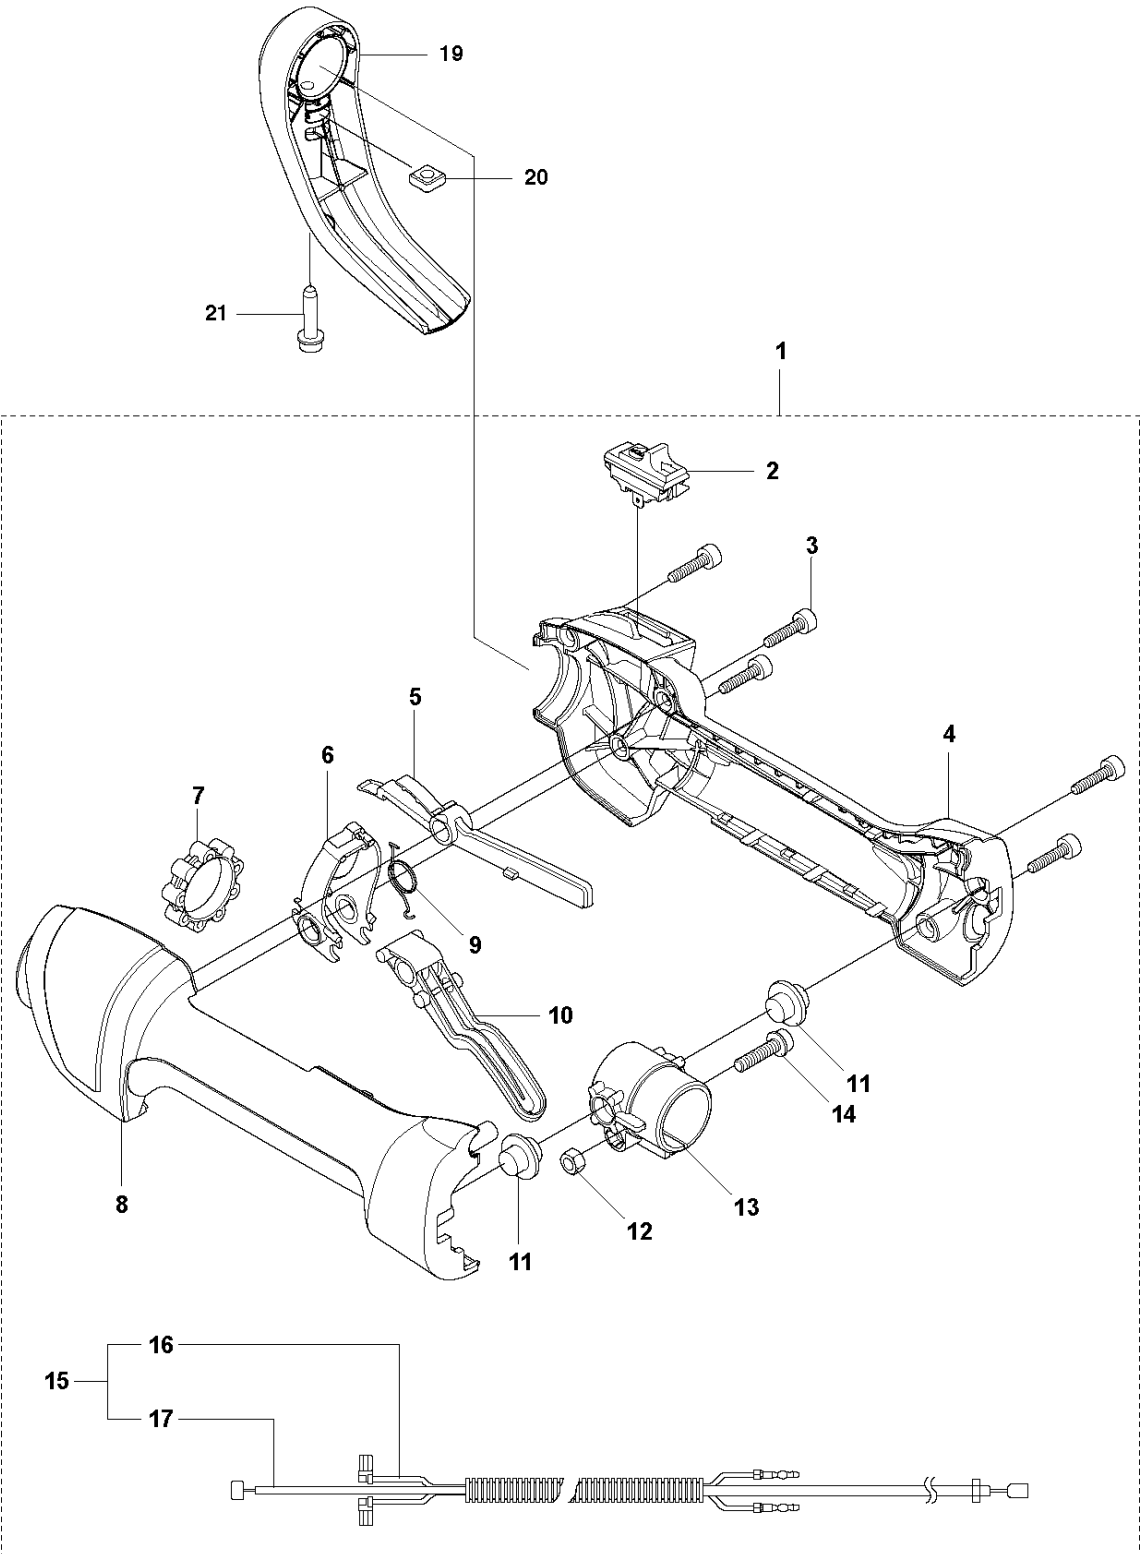

C 525PT5S
THROTTLE CONTROLS

THROTTLE CONTROLS

525 PT5S

Ref	Part No	Description	Remark	QTY	KIT
1	578 27 95-01	THROTTLE CONTROL	L, LS, LST, RJX	1	
1	578 27 95-02	THROTTLE CONTROL	LK, RJD, (LST Australia)	1	
2	537 41 90-01	SWITCH		1	1
3	575 96 05-01	SCREW IHSC		5	1
4	544 23 84-01	HANDLE HALF	L, LS, LST, RJX	1	1
4	544 10 02-02	HANDLE HALF	LK, RJD, (LST Australia)	1	1
5	503 87 80-01	THROTTLE LOCKOUT		1	1
6	503 91 81-01	THROTTLE LEVER		1	1
7	503 96 14-01	ABSORBER		1	1
8	544 23 85-01	HANDLE HALF	L, LS, LST, RJX	1	1
8	544 10 03-02	HANDLE HALF	LK, RJD, (LST Australia)	1	1
9	544 10 08-01	RECOIL SPRING		1	1
10	503 87 79-03	THROTTLE TRIGGER		1	1
11	544 10 17-03	DAMPER	L, LS, LST, RJX	2	1
11	544 10 17-02	DAMPER	LK, RJD, (LST Australia)	2	1
12	731 23 14-01	HEXAGON NUT		1	1
13	544 11 21-01	RETAINER		1	1
14	506 68 90-01	BOLT		1	1
15	578 27 96-01	WIRING		1	1
16	502 53 16-01	SHORT CIRCUIT CABLE		1	1, 15
17	578 86 78-01	THROTTLE CABLE		1	1, 15
19	523 06 26-01	TRIGGER	GUARD	1	
20	503 22 65-01	SQUARE NUT		1	
21	579 86 56-01	SCREW ITXSCFM		1