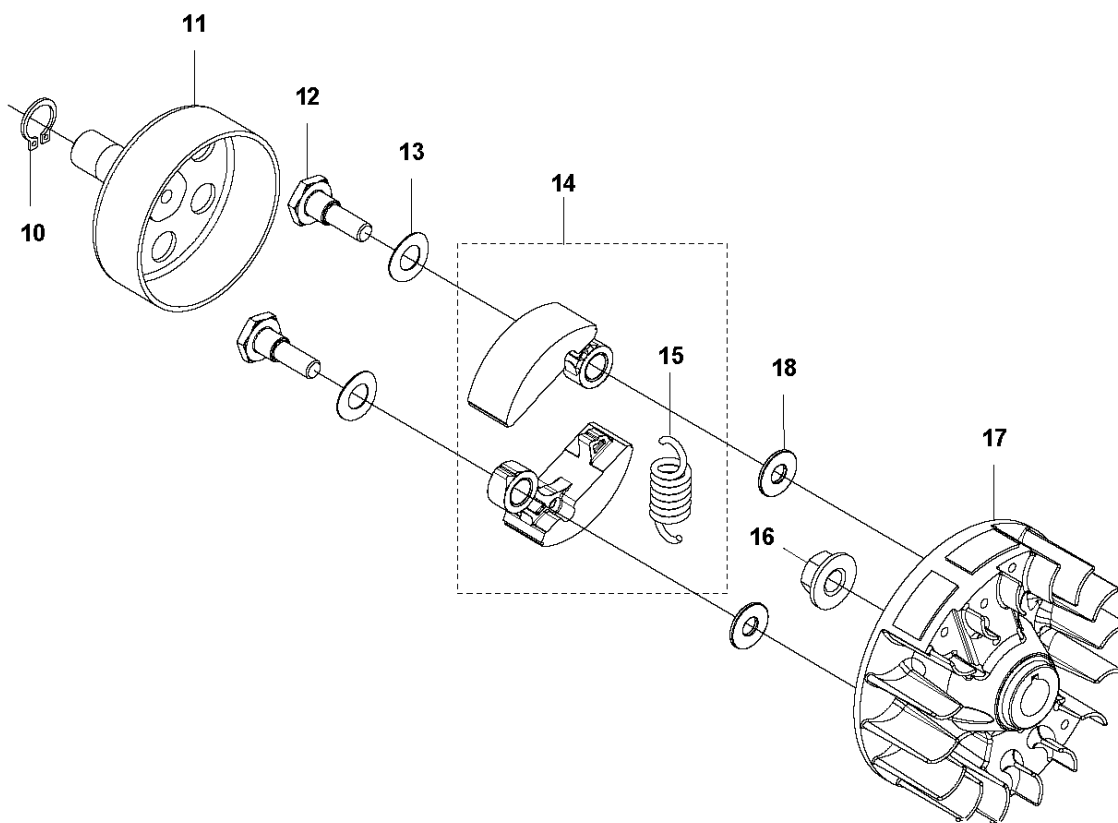

J 525PT5S
IGNITION SYSTEM & CLUTCH

IGNITION SYSTEM & CLUTCH

525 PT5S

Ref	Part No	Description	Remark	QTY	KIT
1	588 14 15-01	IGNITION COIL		1	
2	584 82 66-01	IGNITION CABLE		1	1
3	579 59 07-01	TUBE		1	1
4	586 10 72-01	SPARK PLUG CAP		1	1
5	580 63 48-01	SPRING		1	1
6	584 96 81-01	SPARK PLUG	BPMR-8Y : NGK	1	
7	521 51 58-01	BOLT		2	
8	521 76 97-01	SPACER		2	
9	577 85 17-01	SHORT CIRCUIT CABLE		1	
10	516 12 41-01	RING		1	
11	581 14 20-01	CLUTCH DRUM		1	
12	513 18 96-01	SCREW		2	
13	521 75 82-01	WASHER		2	
14	577 05 28-01	CLUTCH ASSY		1	
15	576 40 07-01	CLUTCH SPRING		1	14
16	504 11 80-01	NUT		1	
17	578 96 78-01	FLYWHEEL		1	
18	505 05 44-01	WASHER		2