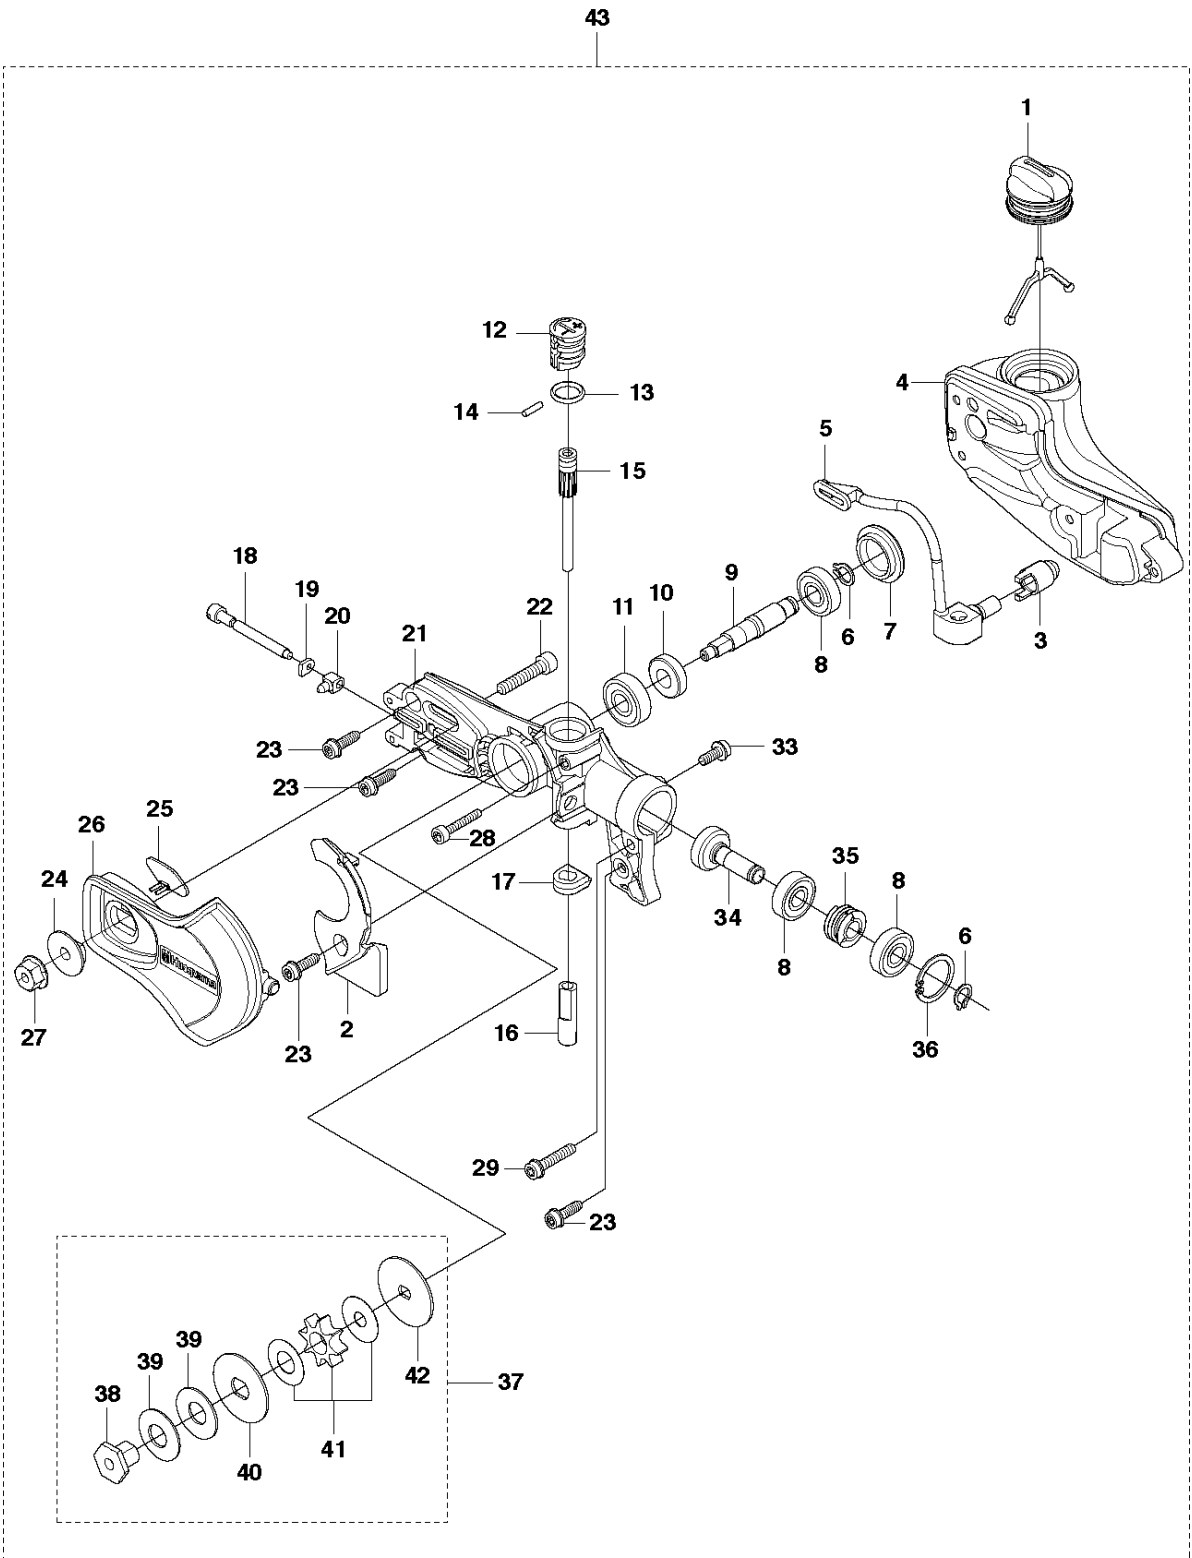

A 525PT5S
SAW HEAD

SAW HEAD

525 PT5S

Ref	Part No	Description	Remark	QTY	KIT
1	577 87 86-03	TANK CAP ASSY		1	43
2	525 61 31-01	COVER		1	43
3	510 04 43-01	OIL SCREEN		1	43
4	577 66 70-01	OIL TANK		1	43
5	525 49 06-01	OIL HOSE		1	43
6	735 31 11-00	CIRCLIP		2	43
7	574 82 98-01	COVER		1	43
8	738 21 99-04	BALL BEARING		3	43
9	525 49 04-01	SHAFT		1	43
10	575 35 56-01	GEAR WHEEL		1	43
11	738 21 00-04	BALL BEARING		1	43
12	525 48 16-01	KNOB		1	43
13	740 43 10-14	O-RING		1	43
14	503 24 09-11	NEEDLE ROLLER		1	43
15	540 05 79-01	PUMP PISTON		1	43
16	537 15 48-01	PUMP CYLINDER		1	43
17	576 39 59-01	FASTENER		1	43
18	501 81 92-01	SCREW		1	43
19	501 45 27-02	LOCK NUT		1	43
20	501 45 41-01	NUT		1	43
21	523 85 37-02	GEAR HOUSING		1	43
22	576 83 10-01	SCREW IHSCM		1	43
23	573 92 58-01	SCREW ITXSCFT		3	43
24	525 49 07-01	BUSHING		1	43
25	574 40 47-01	RUBBER		1	43
26	525 48 14-01	COVER		1	43
27	503 22 00-07	HEXAGON NUT		4	43
28	525 76 09-05	SCREW ITXSCM		1	43
29	525 75 51-04	SCREW ITXSCFM		1	43
33	525 75 51-05	SCREW ITXSCFM		1	43
34	575 35 55-01	PINION		1	43
35	525 48 97-01	WORM GEAR		1	43
36	735 31 25-10	CIRCLIP		1	43
37	585 48 31-01	SPROCKET	"for 1/4"" Chain"	1	43
37	585 48 31-02	SPROCKET	"for 3/8"" chain" (US only)	1	43
38	580 76 04-01	NUT		1	37, 43
39	581 12 61-01	DISC SPRING		2	37, 43
40	576 74 00-02	WASHER		1	37, 43
41	582 87 22-01	SPROCKET	"for 1/4"" Chain"	1	37, 43
41	582 87 22-02	SPROCKET	"for 3/8"" chain" (US only)	1	37, 43
42	576 74 00-01	WASHER		1	43
43	575 78 43-09	POLE SAW HEAD	"for 1/4"" Chain"	1	
43	575 78 43-10	POLE SAW HEAD	"for 3/8"" chain" (US only)	1