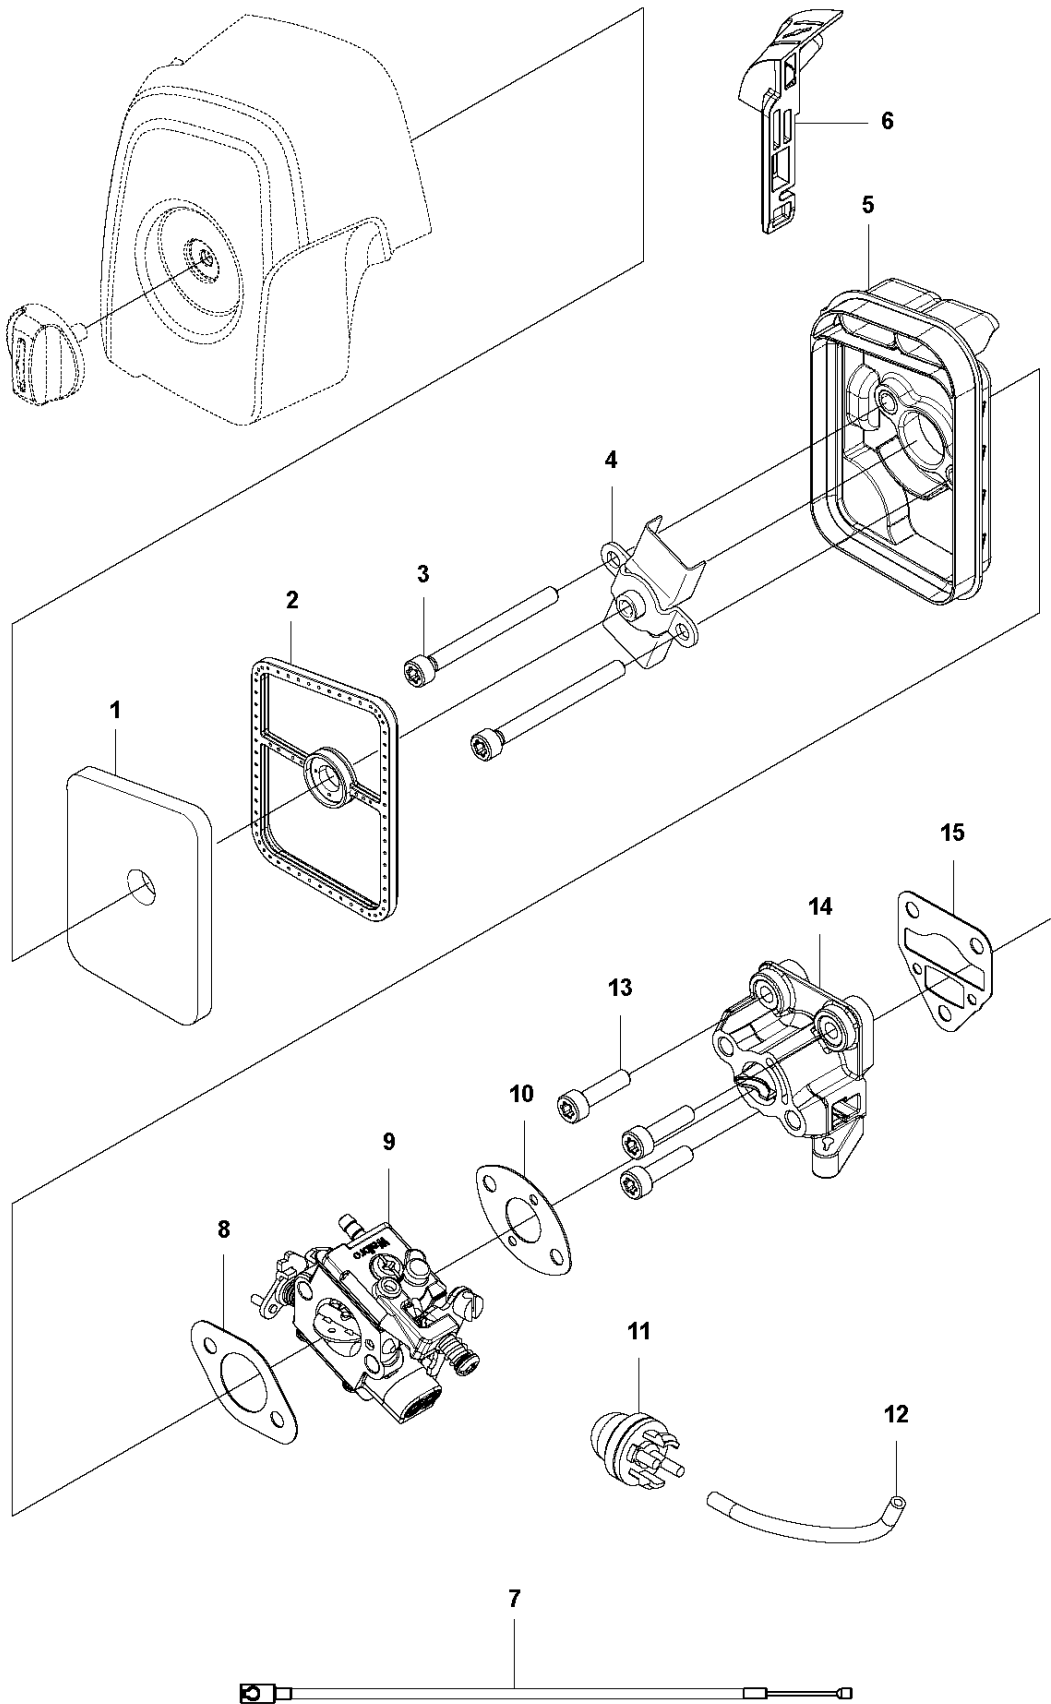

E 525PT5S
CARBURETOR & AIR FILTER

CARBURETOR & AIR FILTER

525 PT5S

Ref	Part No	Description	Remark	QTY KIT
1	581 04 74-01	AIR FILTER		1
2	581 45 18-01	AIR FILTER		1
3	580 46 72-01	BOLT		2
4	580 43 79-01	PLATE		1
5	581 04 70-01	FILTER HOUSING		1
6	577 84 83-01	CHOKE CONTROL		1
7	590 90 00-01	THROTTLE CABLE		1
8	577 88 24-02	GASKET		1
9	584 90 14-01	CARBURETTOR		1
10	576 39 91-02	GASKET		1
11	503 93 66-01	PURGE		1
12	577 05 05-01	PIPE		1
13	504 11 43-01	SCREW		3
14	578 90 83-01	INSULATOR		1
15	576 39 89-01	GASKET		1