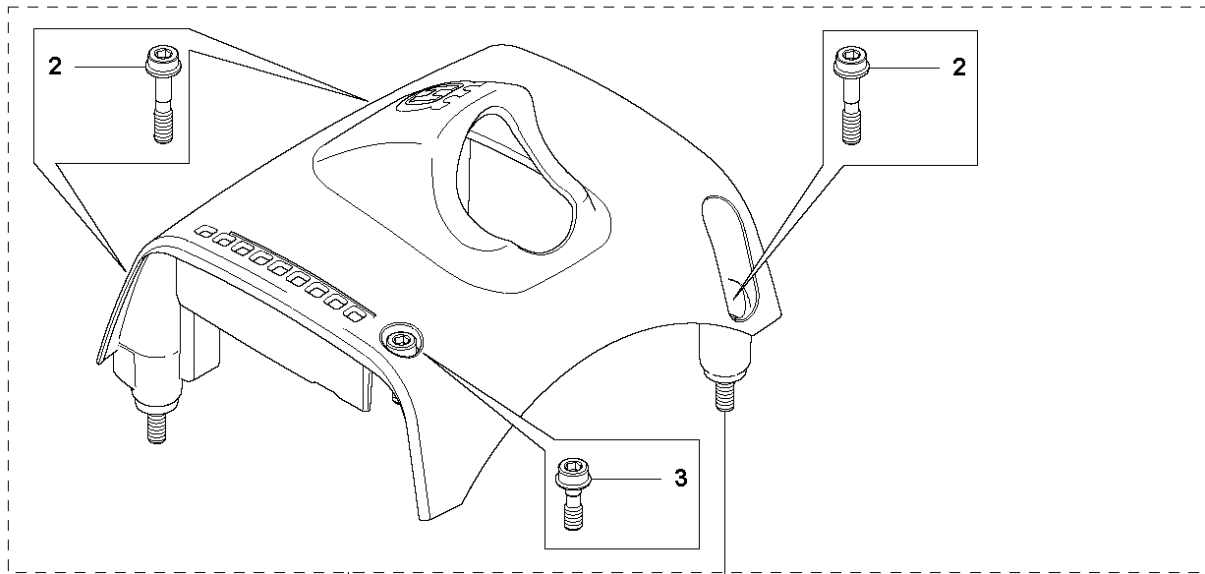

G 555
CYLINDER COVER

- 8 — **EEFT**
- 8 — **EEF**
- 8 — **EEFT**
- 8 — **EEF**

CYLINDER COVER

555 RXT

Ref	Part No	Description	Remark	QTY	KIT
1	575 51 14-01	CYLINDER COVER ASSY	Spare part incl. Screws Pos. 2-3	1	
2	573 99 43-04	SCREW IHSCFMO	Captive Screw M5	3	1
3	573 99 43-01	SCREW IHSCFMO	Captive Screw M5	1	1
4	544 08 43-01	HEAT PROTECTOR		1	
5	503 20 07-76	SCREW IHSCFM		2	
6	505 49 26-01	PROTECTIVE COVER		1	
7	503 20 07-76	SCREW IHSCFM		2	
8	576 99 86-06	LABEL	FXT	1	
8	576 99 86-07	LABEL	FX	1	
8	576 99 86-08	LABEL	RXT	1	
8	576 99 86-09	LABEL	FRM	1