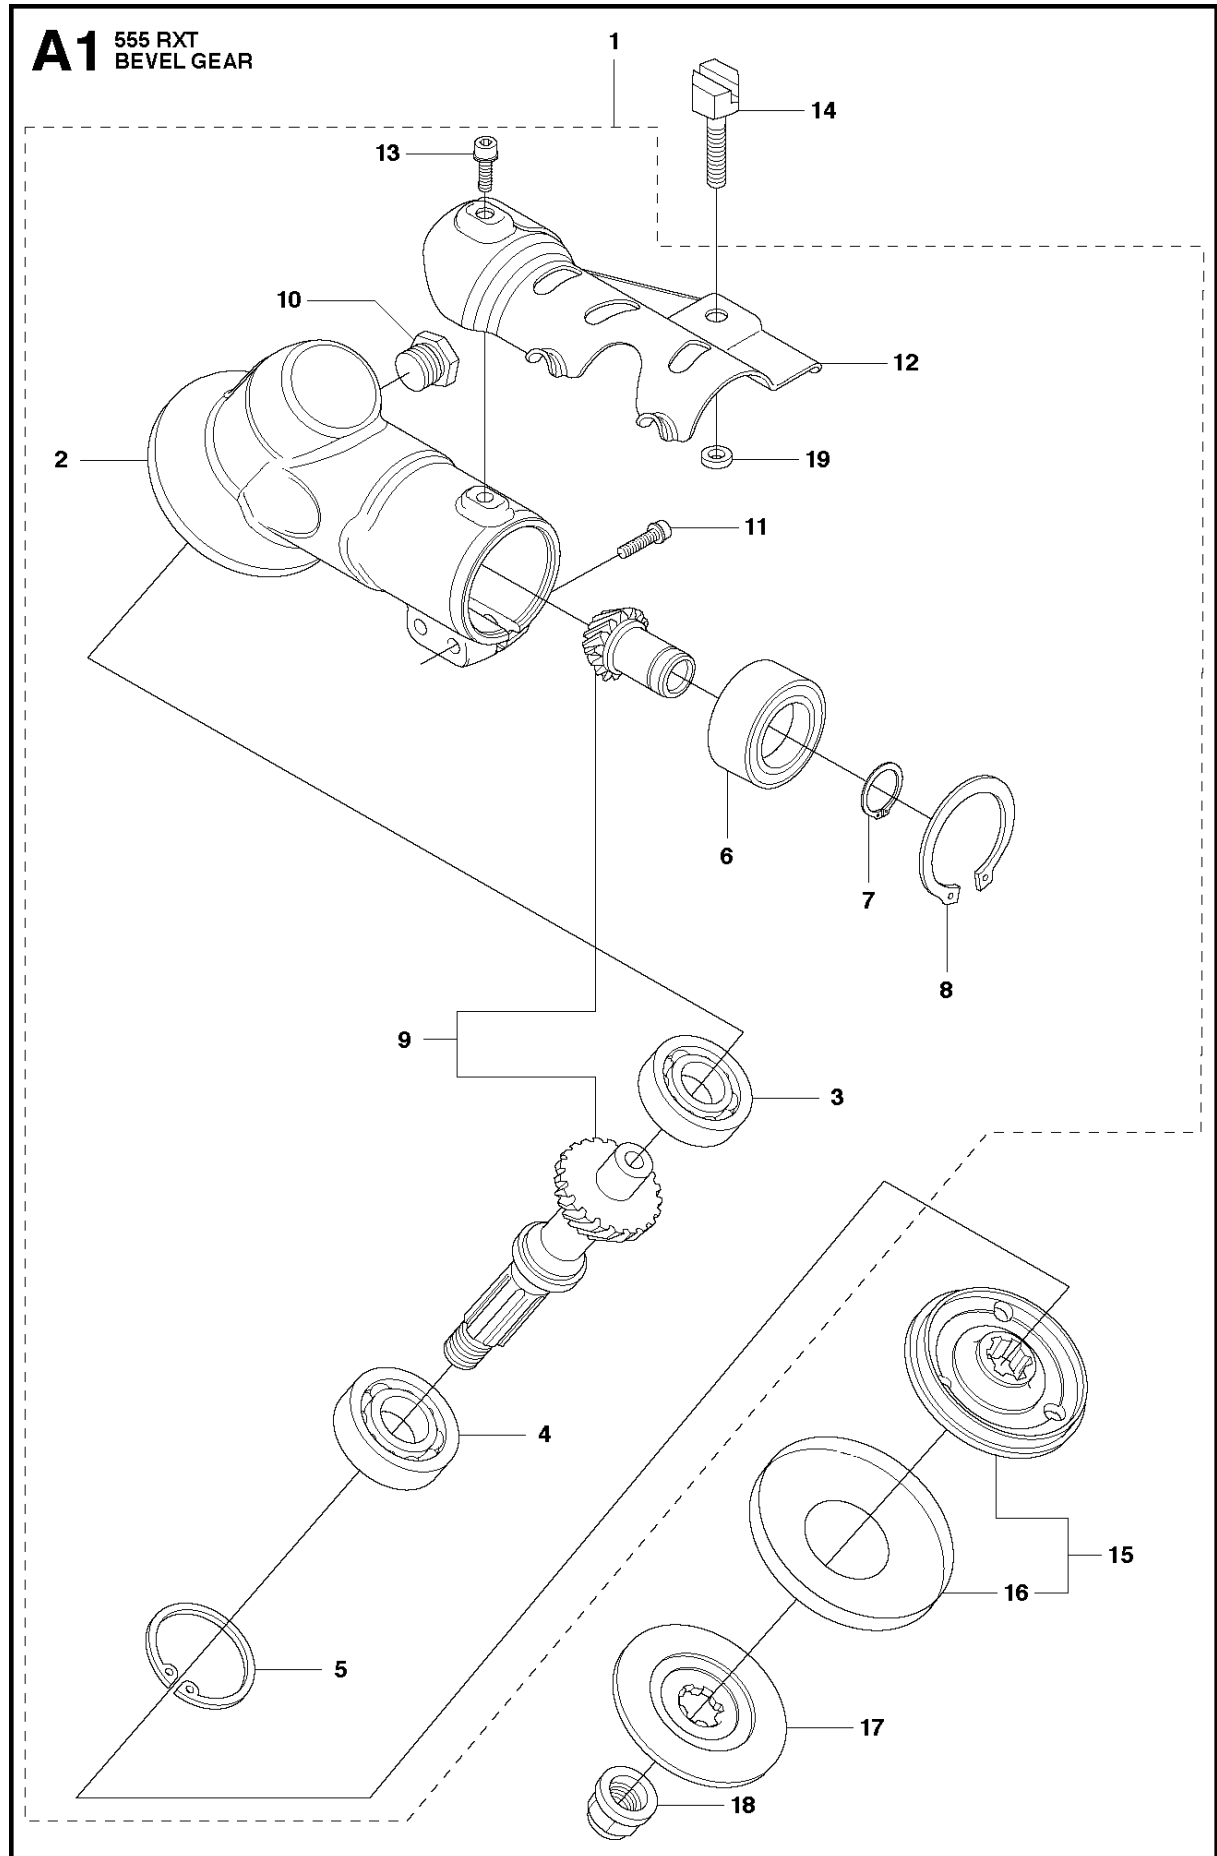

SPARE PARTS LIST

BRUSHCUTTERS/CLEARING SAWS

555 RXT

BEVEL GEAR

555 RXT

Ref	Part No	Description	Remark	QTY	KIT
1	537 42 84-07	BEVEL GEAR	Incl. Pos. 2-13	1	
2	537 42 85-01	GEAR HOUSING		1	1
3	738 21 01-10	BALL BEARING		1	1
4	503 25 25-01	BALL BEARING		1	1
5	735 31 33-10	CIRCLIP		1	1
6	503 25 18-01	BEARING		1	1
7	735 31 17-00	CIRCLIP		1	1
8	735 31 31-10	CIRCLIP		1	1
9	502 43 46-01	GEAR WHEEL KIT	Kit	1	1
10	503 20 15-01	SCREW IHHM		1	1
11	725 53 72-65	SCREW IHSCM		2	1
12	501 36 59-01	ATTACHMENT PLATE		1	1
13	503 20 07-76	SCREW IHSCFM		1	1
14	537 18 95-01	SCREW		1	
15	537 35 14-02	DRIVER	Incl. Pos. 16	1	
16	537 24 03-01	GRASS SEALING		1	15
17	544 21 78-01	SUPPORT FLANGE		1	
18	503 22 73-01	NUT		1	
19	574 40 44-01	LOCKING NUT		1	1

B 555
SHAFT

SHAFT

555 RXT

Ref	Part No	Description	Remark	QTY KIT	
1	502 25 94-03	TUBE	Incl. Pos. 2-3	1	
2	544 32 05-01	SPACER		2	1
3	544 86 85-02	BEARING SHAFT	L=1368mm, Ø=10.5mm	1	1
4	544 15 67-02	DRIVE SHAFT	L=1514mm, Ø=9.0mm	1	
5	589 29 51-01	LABEL		1	

SUSPENSION

555 RXT

Ref	Part No	Description	Remark	QTY	KIT
1	581 97 87-01	SUSPENSION		1	
2	544 37 83-01	RETAINER		1	
3	544 37 85-01	COVER		1	
4	506 06 88-01	SPRING		1	
5	544 36 77-01	PARALLEL PIN		1	
6	544 23 09-01	ANTIVIBRATION ELEMENT		2	
7	503 20 07-74	SCREW IHSCFM		3	
8	725 53 72-65	SCREW IHSCM		1	
9	502 19 71-01	SQUARE NUT		1	
10	503 85 73-02	COVER		1	
11	504 02 38-01	LOOP	Incl. Pos. 12-19	1	
12	537 39 57-01	BAND		1	11
13	537 20 18-03	LOOP		1	11
14	537 42 74-01	GUIDE RAIL		1	11
15	537 42 70-01	LEVER		1	11
16	537 42 73-01	NUT		1	11
17	544 25 07-01	WEAR PROTECTION		1	11
18	503 20 07-25	SCREW IHSCFM		1	11
19	503 23 00-11	WASHER		1	11
20	586 20 27-03	WEAR PROTECTION		1	