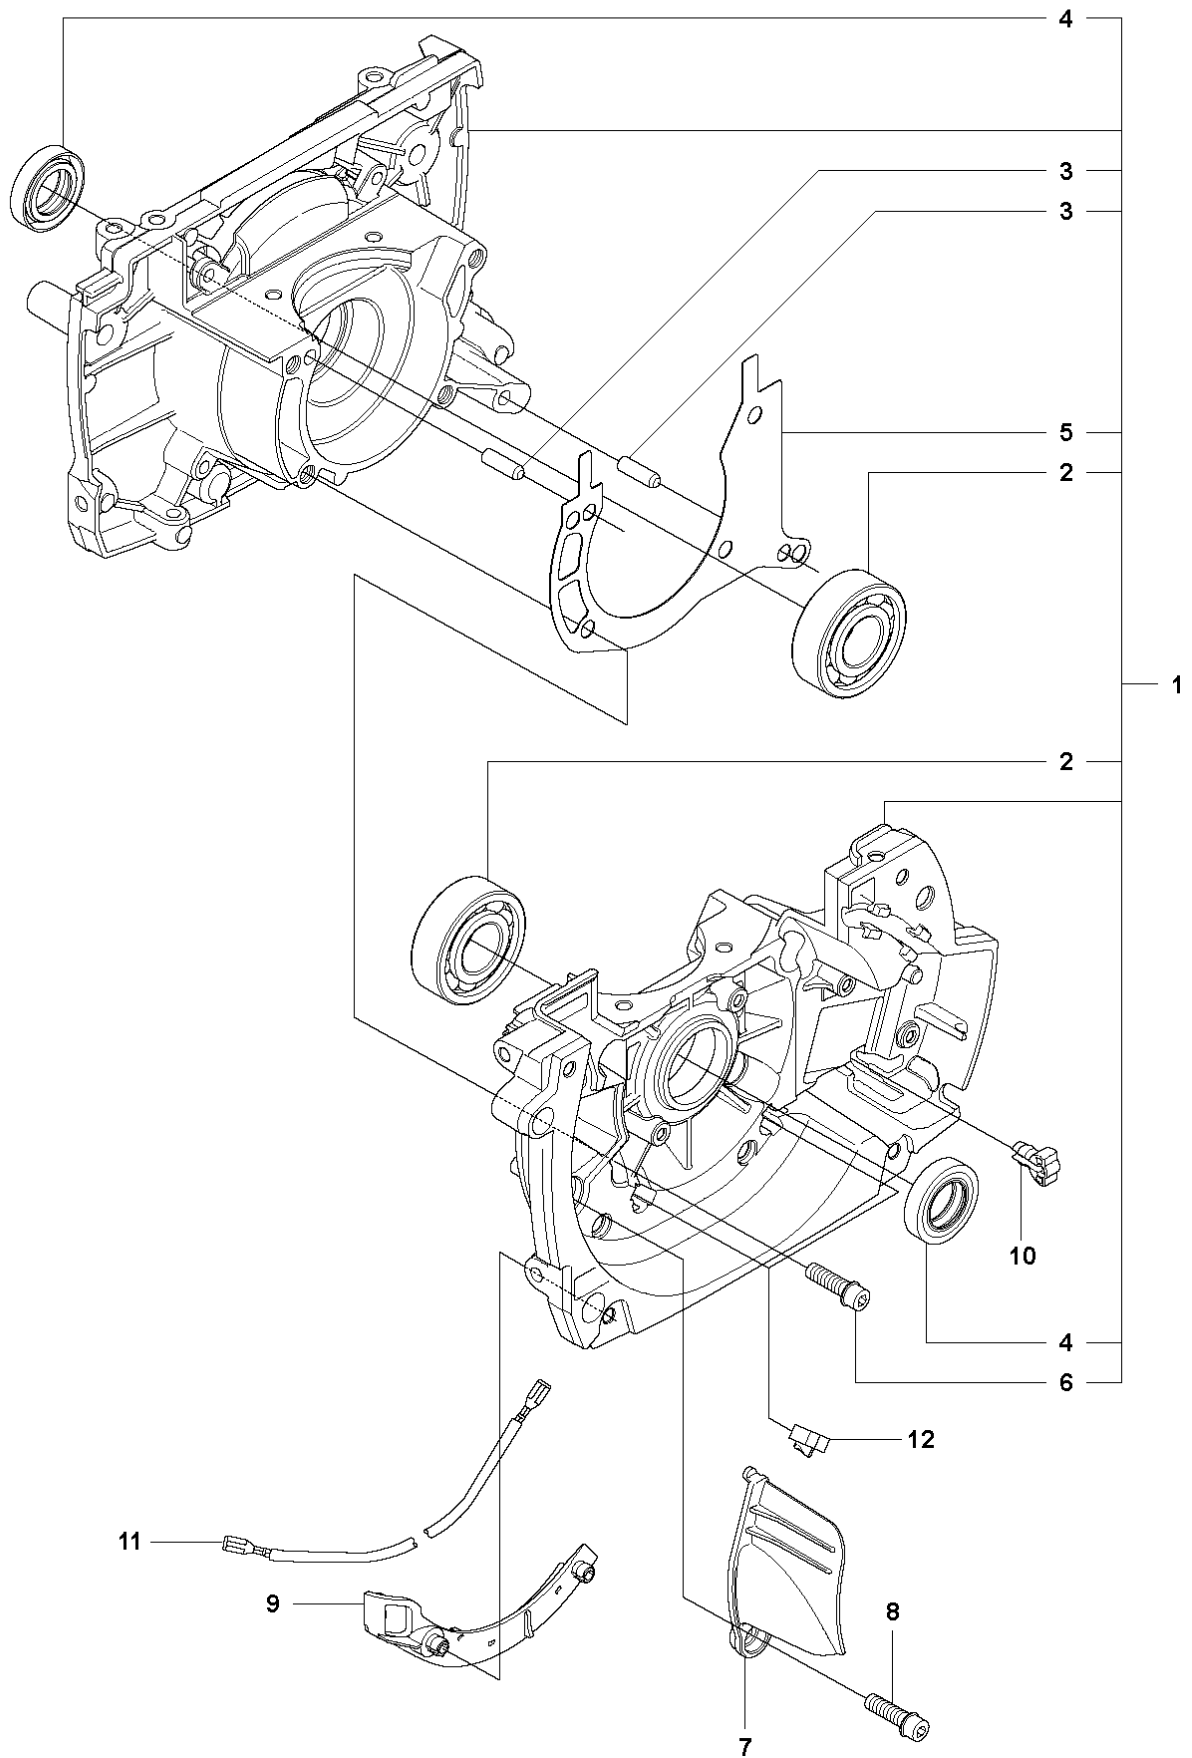

P 555
CRANKCASE

CRANKCASE

555 RXT

Ref	Part No	Description	Remark	QTY	KIT
1	544 95 25-01	CRANKCASE	up to s/n - 20175100006	1	
1	544 95 25-02	CRANKCASE	from s/n 20175100007 -	1	
2	503 25 08-01	BEARING		2	1
3	501 27 08-01	GUIDE BUSHING	from s/n 20175100007 -	2	1
3	720 13 07-10	PARALLEL PIN	up to s/n - 20175100006	2	1
4	503 26 02-04	SEALING RING		2	1
5	537 34 67-01	CRANKCASE	up to s/n - 20175100006	1	1
5	590 18 23-01	GASKET	from s/n 20175100007 -	1	1
6	503 20 02-30	SCREW IHSCFM		5	1
7	544 09 45-01	NOZZLE		1	
8	503 20 25-16	SCREW IHSCM		1	
9	544 09 44-01	CABLE HOLDER		1	
10	540 07 01-01	RETAINER		1	
11	544 33 18-01	SHORT CIRCUIT CABLE		1	
12	501 04 44-01	RETAINER		2