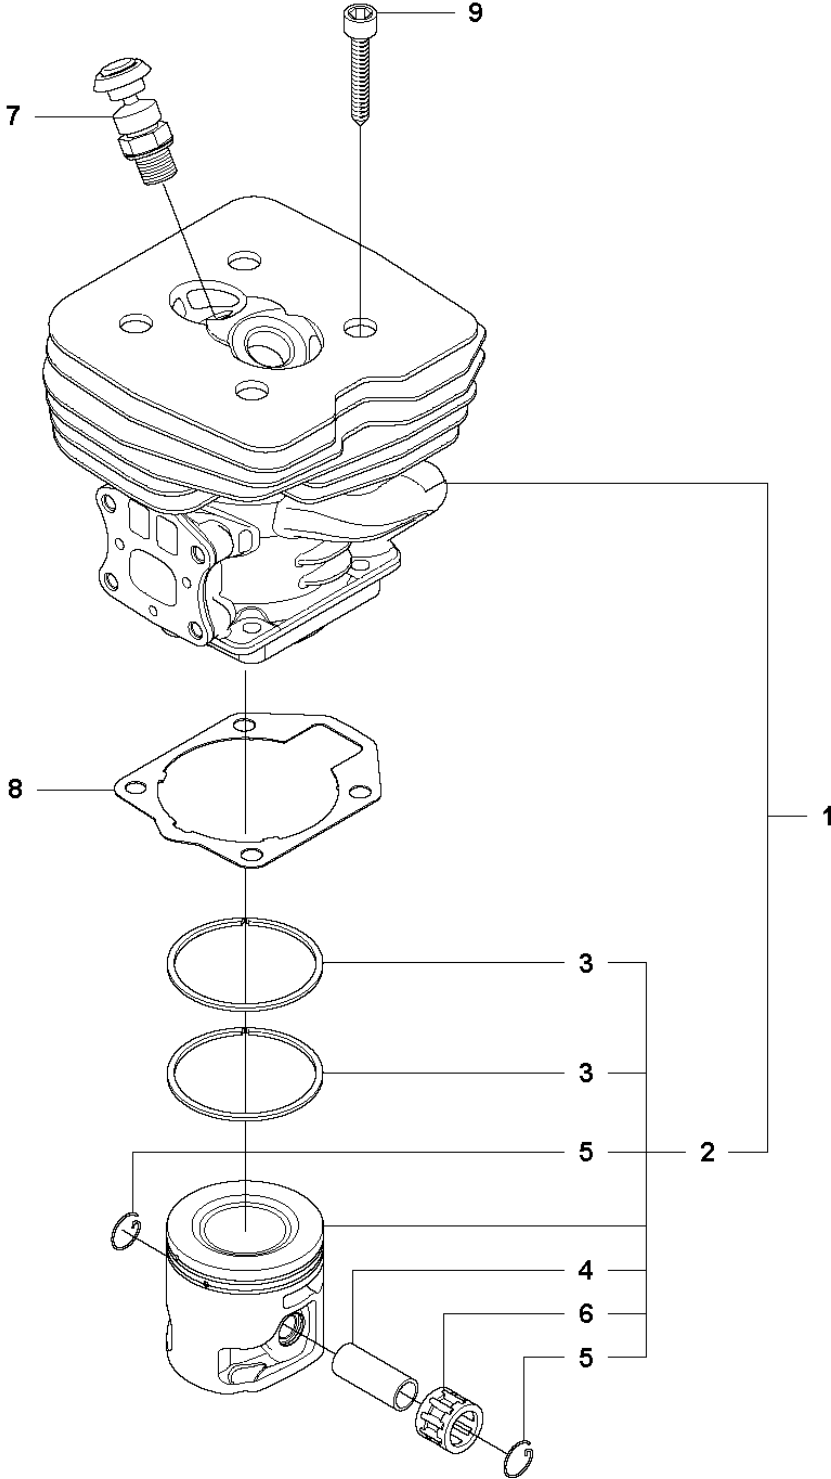

K 555
STARTER

1

11

STARTER

555 RXT

Ref	Part No	Description	Remark	QTY KIT	
1	575 51 17-01	STARTER ASSY	Incl. Pos. 2-9	1	
2	575 51 26-01	STARTER HOUSING	Spare part incl. Screws Pos. 9	1	1
3	502 20 06-01	SPRING CASSETTE ASSY		1	1
4	503 95 73-01	STARTER PULLEY		1	1
5	505 30 51-25	STARTER CORD		1	1
6	537 23 25-01	STARTER HANDLE		1	1
7	503 21 69-16	SCREW IH SCT		1	1
8	503 21 29-06	SCREW CCRPANT		2	1
9	573 99 43-04	SCREW IHSCFMO	Captive Screw M5	4	1, 2
10	537 34 56-01	AIR CONDUCTOR		1	
11	576 46 81-01	LABEL		1	

L 555
IGNITION SYSTEM

IGNITION SYSTEM

555 RXT

Ref	Part No	Description	Remark	QTY	KIT
1	504 70 87-01	IGNITION MODULE	Pos. 2-3	1	
2	537 41 22-01	SPARK PLUG CAP		1	1
3	501 48 56-01	CONTACT SPRING		1	1
4	503 20 25-16	SCREW IHSCM		2	
5	503 23 51-11	SPARK PLUG	NGK BPMR7A	1	
6	537 24 05-01	FLYWHEEL ASSY	RXT, FX, FRM Incl. Pos. 7-10	1	
6	537 24 05-02	FLYWHEEL ASSY	FXT Incl. Pos. 7-10	1	
7	503 81 24-01	STARTER PAWL		2	6
8	503 81 29-01	SPRING		2	6
9	501 81 99-03	SCREW		2	6
10	503 23 00-42	WASHER		2	6
11	503 22 04-01	NUT		1	
12	537 25 63-02	GENERATOR STATOR	FXT	1	
13	544 44 43-01	SCREW IH SCT	FXT	2	

M 555
CYLINDER & PISTON

CYLINDER PISTON

555 RXT

Ref	Part No	Description	Remark	QTY	KIT
1	544 98 60-02	CYLINDER ASSY	Incl. Pos. 2-6	1	
2	576 95 48-01	PISTON ASSY	Incl. Pos. 3-6	1	1
3	502 65 39-01	PISTON RING		2	1, 2
4	505 49 57-01	PISTON PIN		1	1, 2
5	505 49 58-01	CIRCLIP		2	1, 2
6	501 45 16-01	NEEDLE BEARING		1	1, 2
7	544 20 00-01	DECOMPRESSION VALVE		1	
8	537 34 68-01	GASKET		1	
9	725 53 33-55	SCREW IHSCM		4	