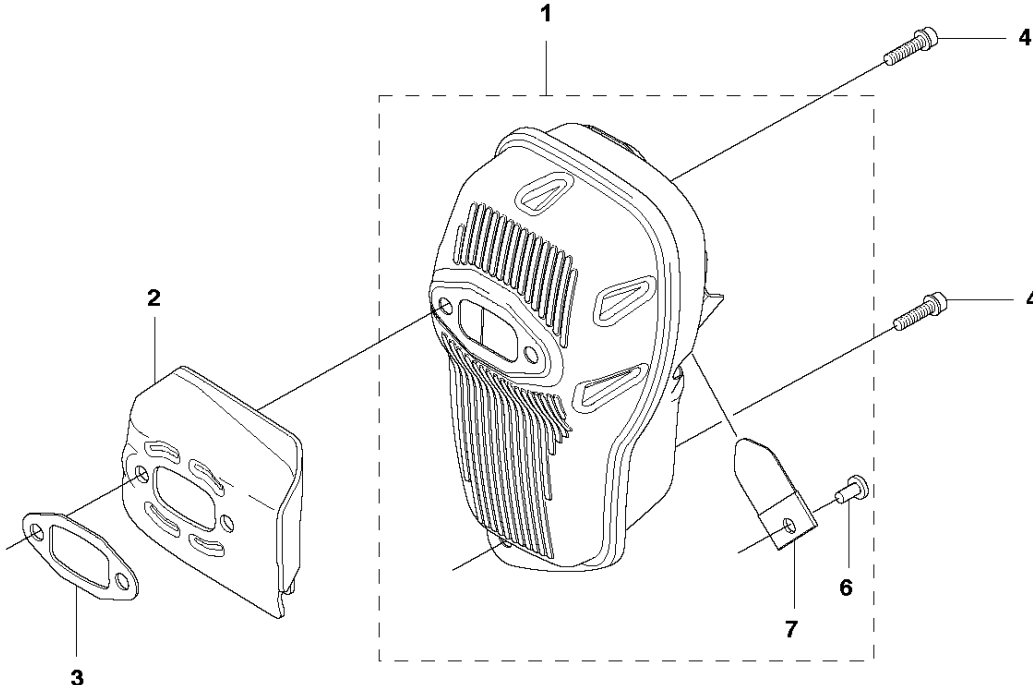

H 555
MUFFLER

MUFFLER

555 RXT

Ref	Part No	Description	Remark	QTY	KIT
1	537 36 03-01	MUFFLER ASSY	Mesh	1	
2	537 34 57-01	PLATE		1	
3	503 82 11-01	GASKET		1	
4	503 20 02-20	SCREW IHSCFM		3	
5	504 03 79-01	MUFFLER	Pipe	1	
6	724 12 87-59	SCREW CRPANM		1	1
7	537 35 46-01	SPARK ARRESTOR SCREE		1	1