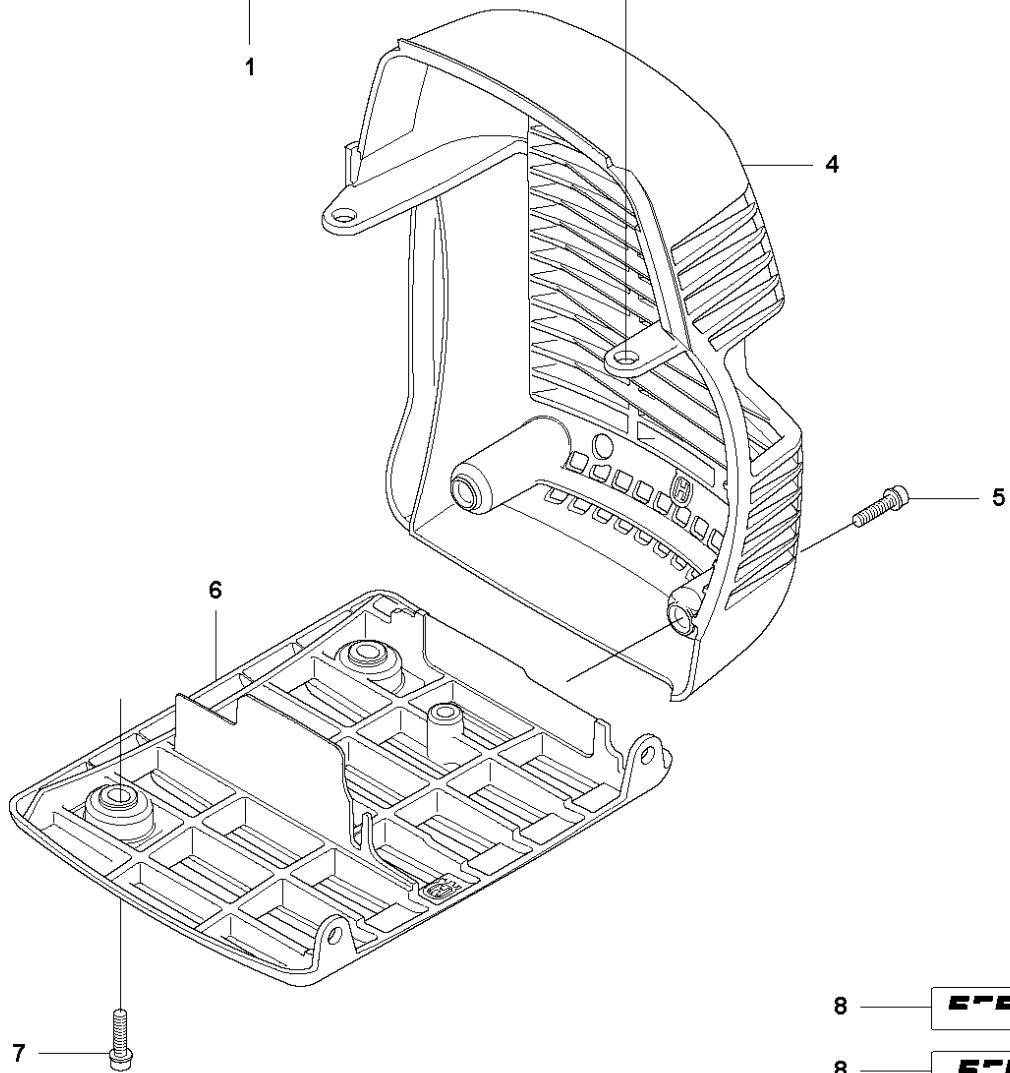

G 555
CYLINDER COVER

- 8 — **EEFT**
- 8 — **EEF**
- 8 — **EEFT**
- 8 — **EEF**

CYLINDER COVER

555 RXT

Ref	Part No	Description	Remark	QTY	KIT
1	575 51 14-01	CYLINDER COVER ASSY	Spare part incl. Screws Pos. 2-3	1	
2	573 99 43-04	SCREW IHSCFMO	Captive Screw M5	3	1
3	573 99 43-01	SCREW IHSCFMO	Captive Screw M5	1	1
4	544 08 43-01	HEAT PROTECTOR		1	
5	503 20 07-76	SCREW IHSCFM		2	
6	505 49 26-01	PROTECTIVE COVER		1	
7	503 20 07-76	SCREW IHSCFM		2	
8	576 99 86-06	LABEL	FXT	1	
8	576 99 86-07	LABEL	FX	1	
8	576 99 86-08	LABEL	RXT	1	
8	576 99 86-09	LABEL	FRM	1