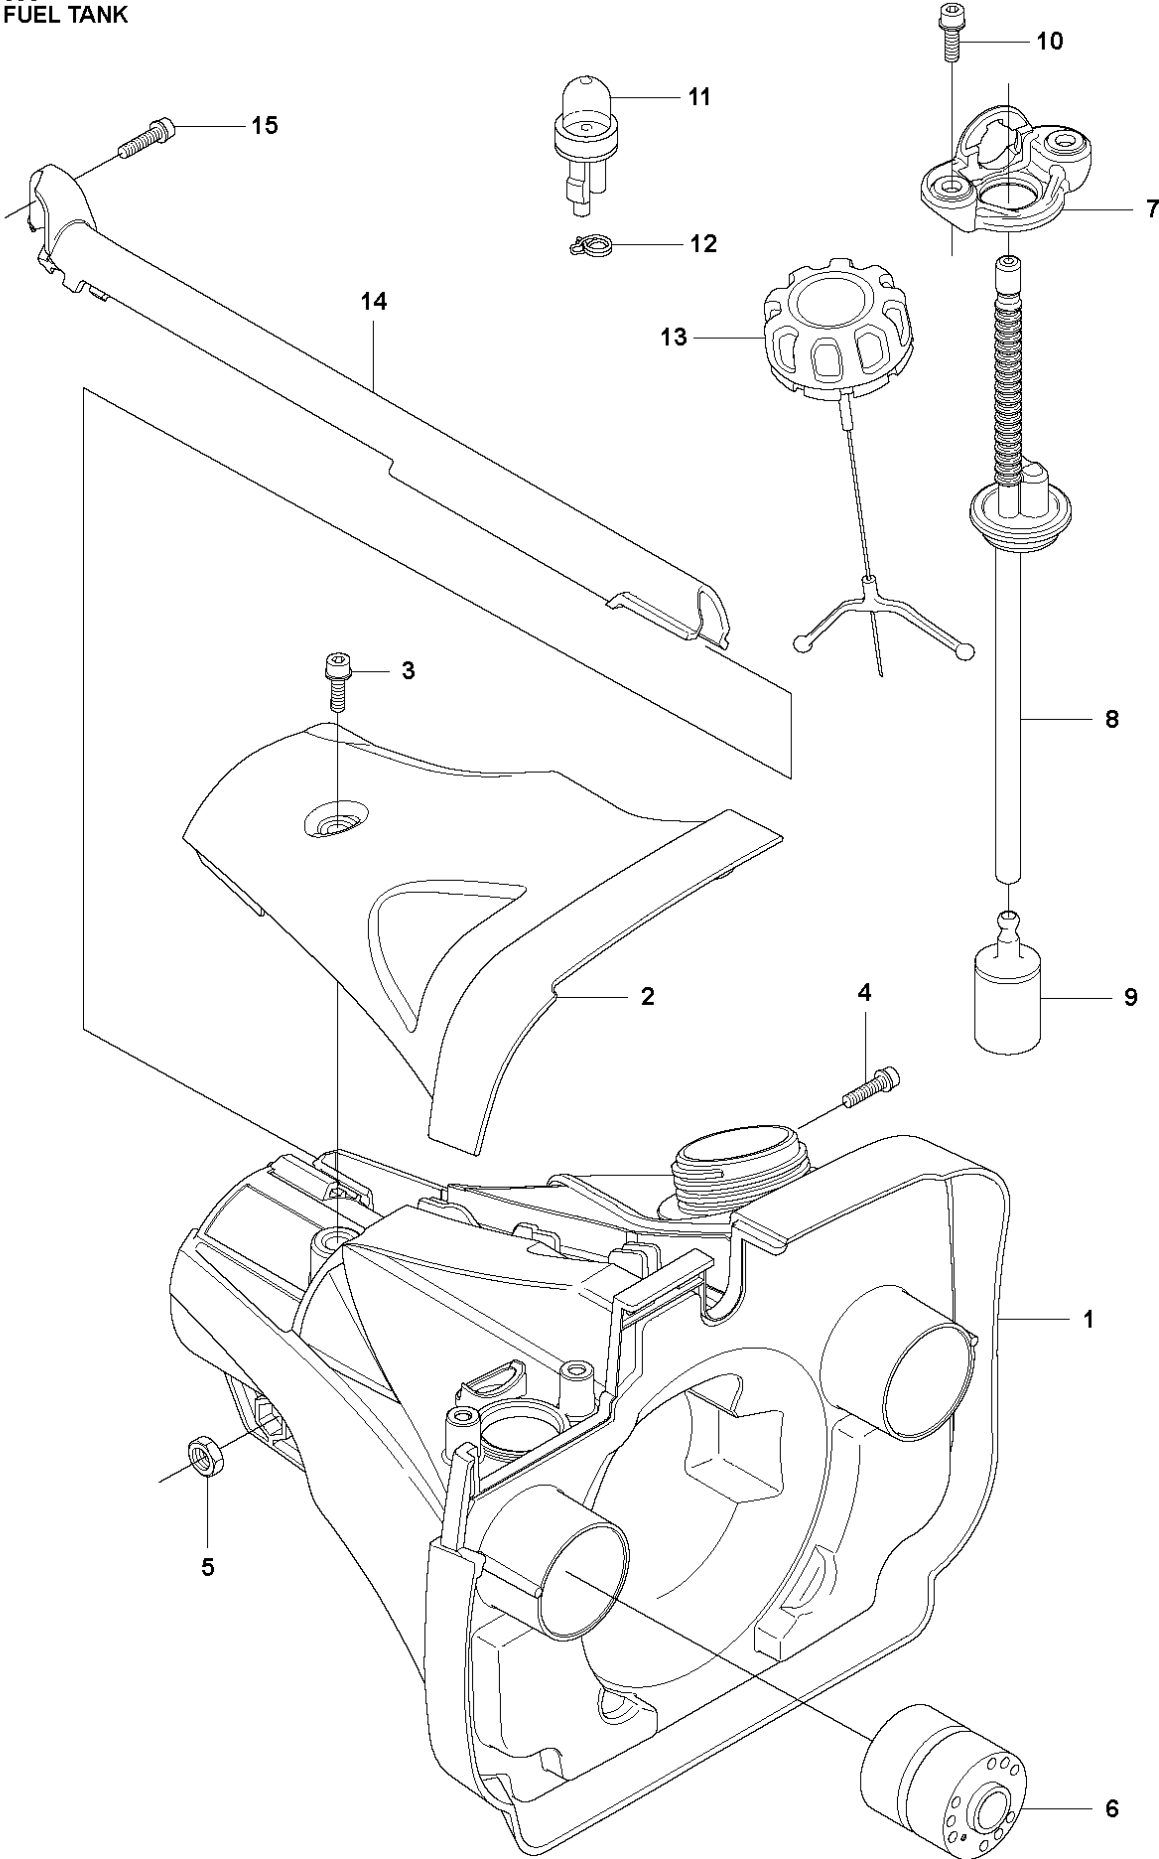

E 555 FUEL TANK

FUEL TANK

555 RXT

Ref	Part No	Description	Remark	QTY KIT
1	537 35 88-01	FUEL TANK		1
2	537 35 86-01	COVER		1
3	503 20 07-72	SCREW IHSCFM		1
4	503 20 07-76	SCREW IHSCFM		1
5	503 22 10-12	HEXAGON NUT		1
6	544 23 09-01	ANTIVIBRATION ELEMENT		2
7	544 21 53-01	BRACKET		1
8	544 21 54-01	FUEL HOSE		1
9	503 44 32-01	FUEL FILTER		1
10	503 20 07-76	SCREW IHSCFM		2
11	503 93 66-01	PURGE		1
12	544 34 86-01	HOSE CLAMP		1
13	504 11 32-01	TANK CAP		1
14	544 10 95-01	WIRING PROTECTION	RXT	1
14	544 10 95-02	WIRING PROTECTION	FX, FXT, FRM	1
15	503 20 07-74	SCREW IHSCFM		1