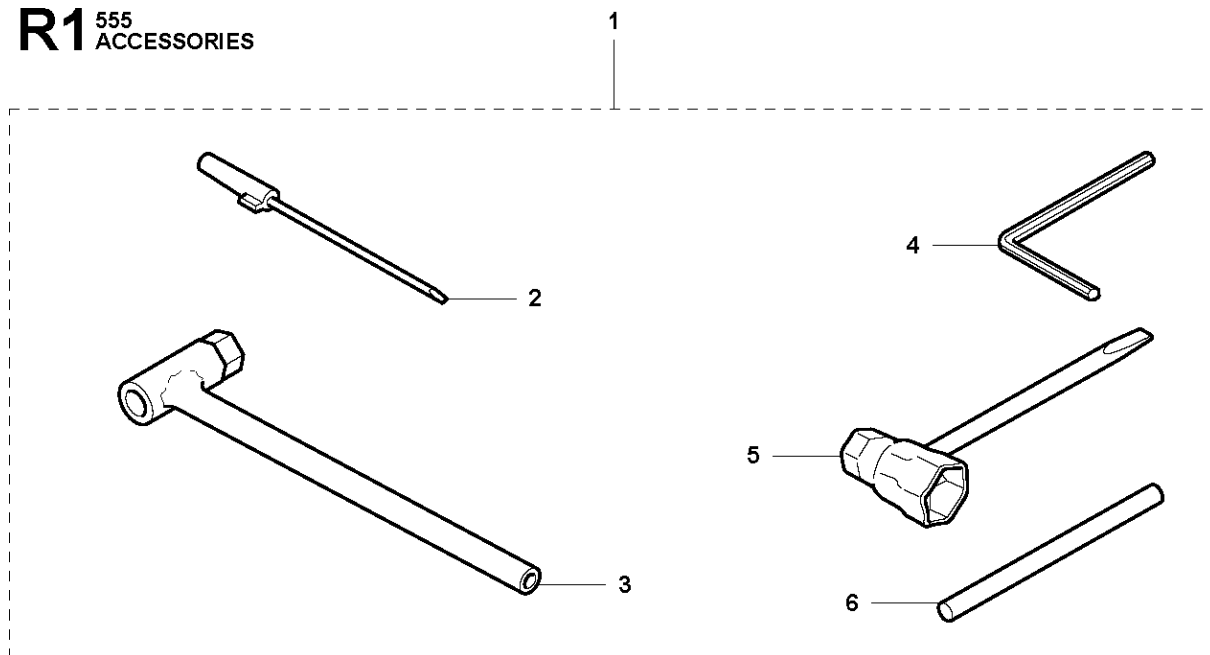

R1 ⁵⁵⁵
ACCESSORIES