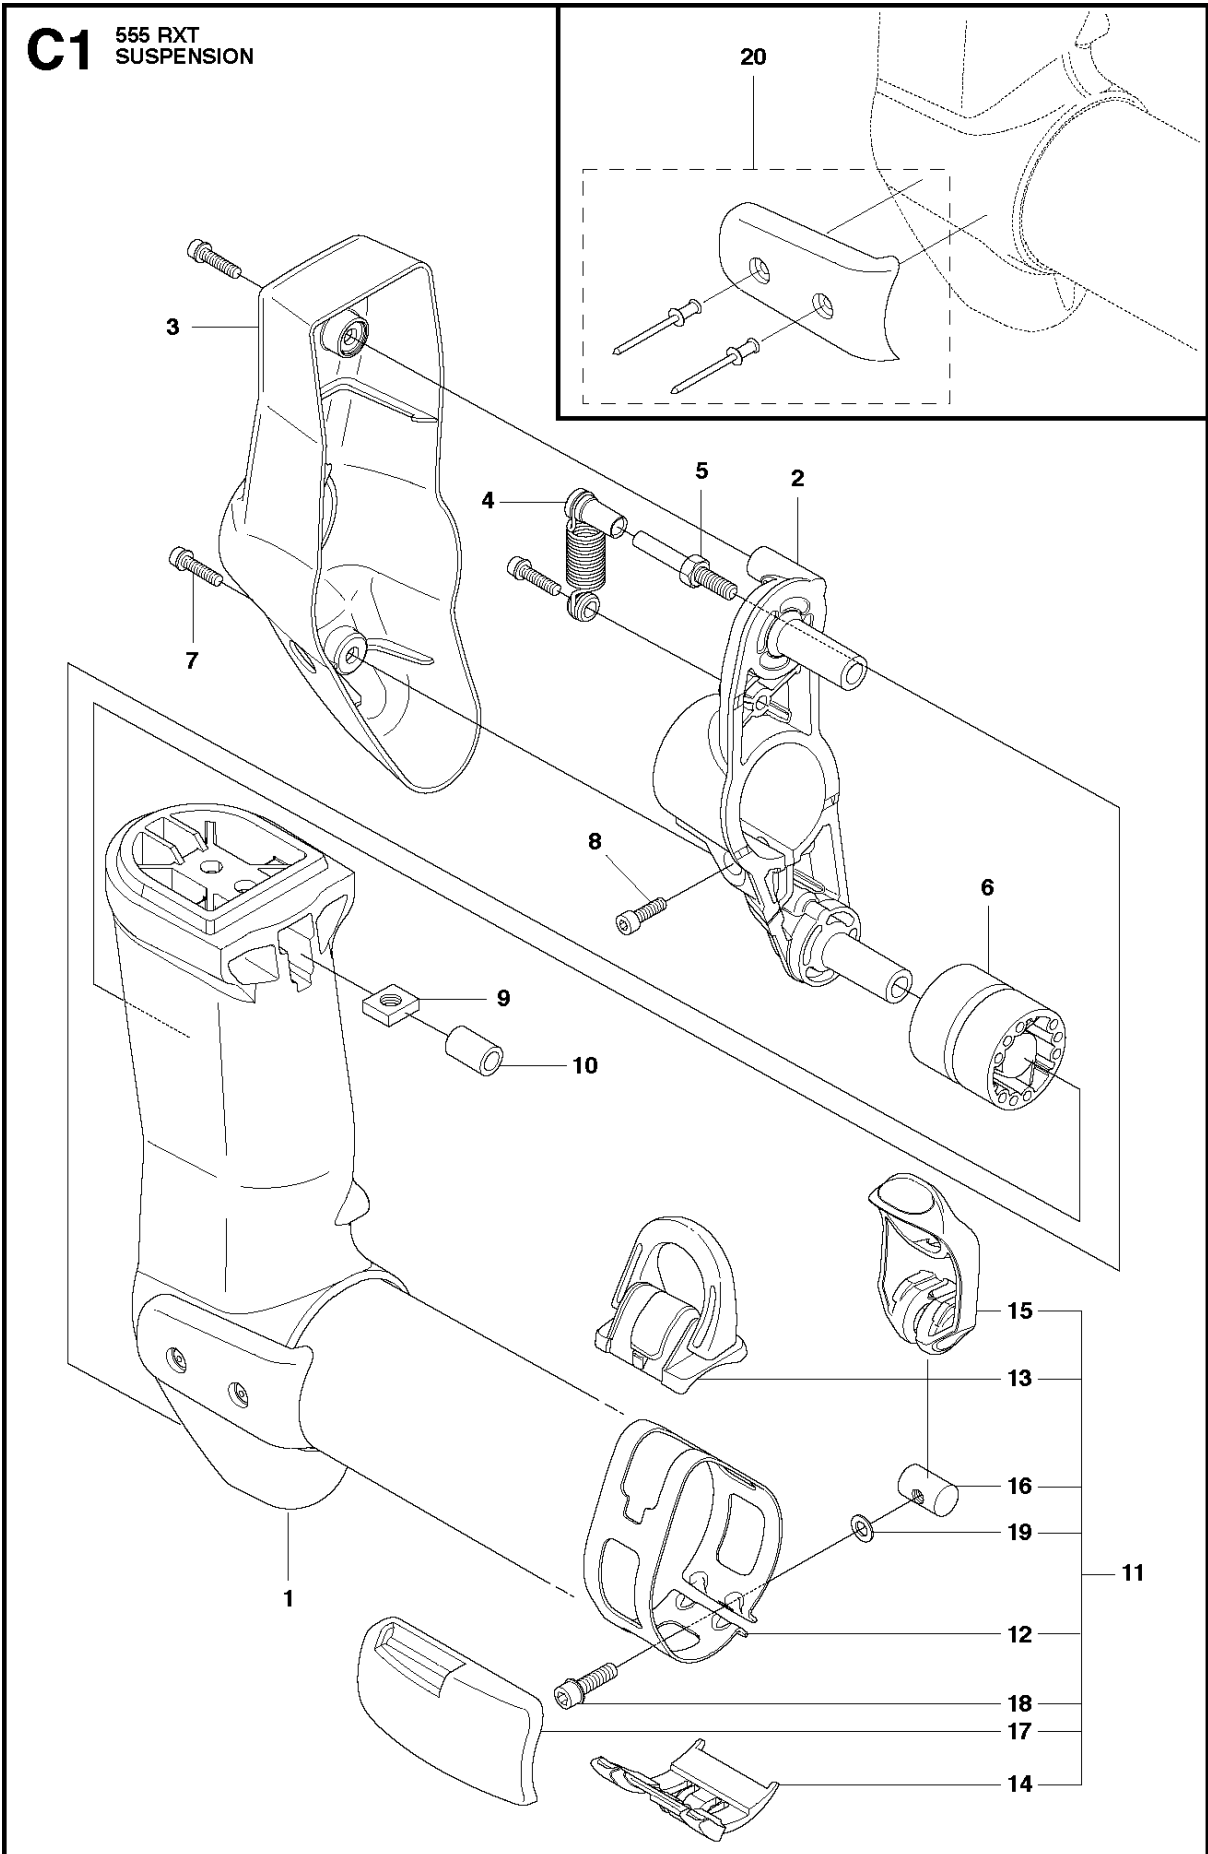

SPARE PARTS LIST

BRUSHCUTTERS/CLEARING SAWS

555 RXT

BEVEL GEAR

555 RXT

Ref	Part No	Description	Remark	QTY	KIT
1	537 42 84-07	BEVEL GEAR	Incl. Pos. 2-13	1	
2	537 42 85-01	GEAR HOUSING		1	1
3	738 21 01-10	BALL BEARING		1	1
4	503 25 25-01	BALL BEARING		1	1
5	735 31 33-10	CIRCLIP		1	1
6	503 25 18-01	BEARING		1	1
7	735 31 17-00	CIRCLIP		1	1
8	735 31 31-10	CIRCLIP		1	1
9	502 43 46-01	GEAR WHEEL KIT	Kit	1	1
10	503 20 15-01	SCREW IHHM		1	1
11	725 53 72-65	SCREW IHSCM		2	1
12	501 36 59-01	ATTACHMENT PLATE		1	1
13	503 20 07-76	SCREW IHSCFM		1	1
14	537 18 95-01	SCREW		1	
15	537 35 14-02	DRIVER	Incl. Pos. 16	1	
16	537 24 03-01	GRASS SEALING		1	15
17	544 21 78-01	SUPPORT FLANGE		1	
18	503 22 73-01	NUT		1	
19	574 40 44-01	LOCKING NUT		1	1

SUSPENSION

555 RXT

Ref	Part No	Description	Remark	QTY	KIT
1	581 97 87-01	SUSPENSION		1	
2	544 37 83-01	RETAINER		1	
3	544 37 85-01	COVER		1	
4	506 06 88-01	SPRING		1	
5	544 36 77-01	PARALLEL PIN		1	
6	544 23 09-01	ANTIVIBRATION ELEMENT		2	
7	503 20 07-74	SCREW IHSCFM		3	
8	725 53 72-65	SCREW IHSCM		1	
9	502 19 71-01	SQUARE NUT		1	
10	503 85 73-02	COVER		1	
11	504 02 38-01	LOOP	Incl. Pos. 12-19	1	
12	537 39 57-01	BAND		1	11
13	537 20 18-03	LOOP		1	11
14	537 42 74-01	GUIDE RAIL		1	11
15	537 42 70-01	LEVER		1	11
16	537 42 73-01	NUT		1	11
17	544 25 07-01	WEAR PROTECTION		1	11
18	503 20 07-25	SCREW IHSCFM		1	11
19	503 23 00-11	WASHER		1	11
20	586 20 27-03	WEAR PROTECTION		1	