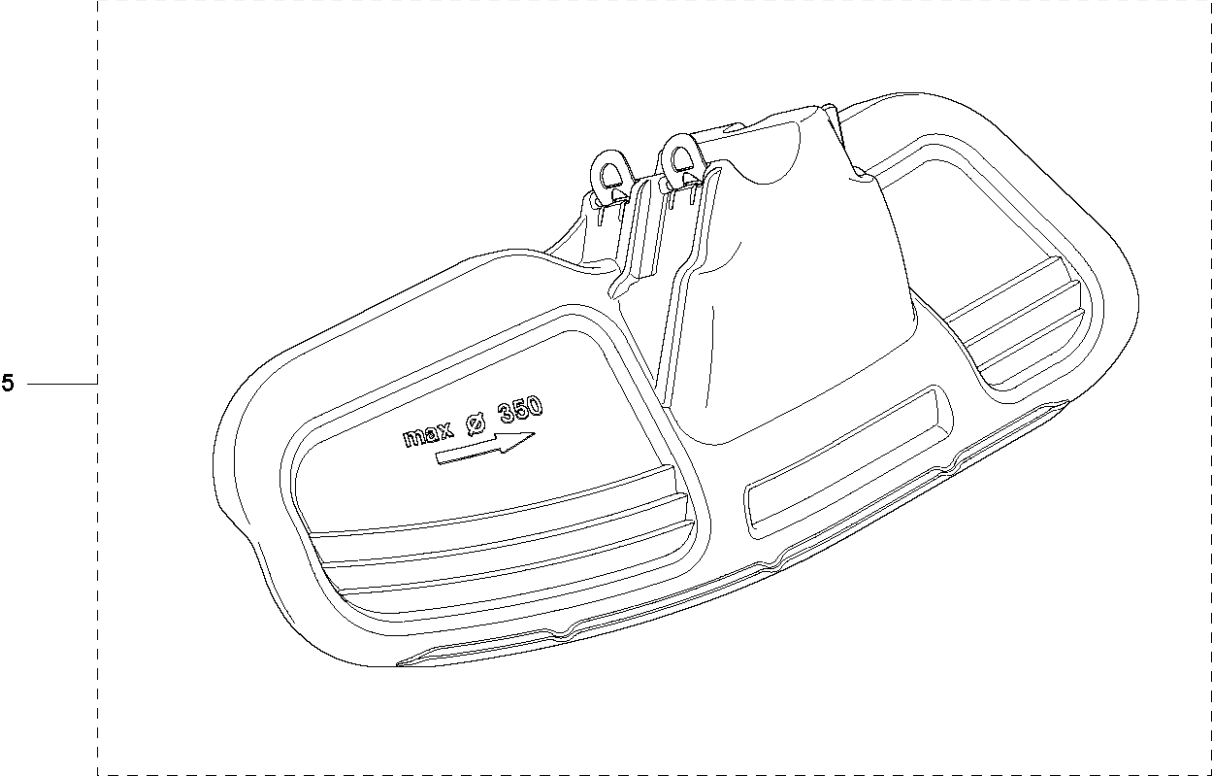

R2 555 RXT
ACCESSORIES

ACCESSORIES

555 RXT

Ref	Part No	Description	Remark	QTY	KIT
1	544 10 74-02	TRIMMER GUARD	RXT Incl. Pos. 2-4	1	
2	537 28 53-01	BLADE		1	1
3	503 21 75-72	SCREW IHSCFT		1	1
4	503 74 29-01	DECAL		1	1
5	544 16 03-01	TRIMMER GUARD	RXT	1