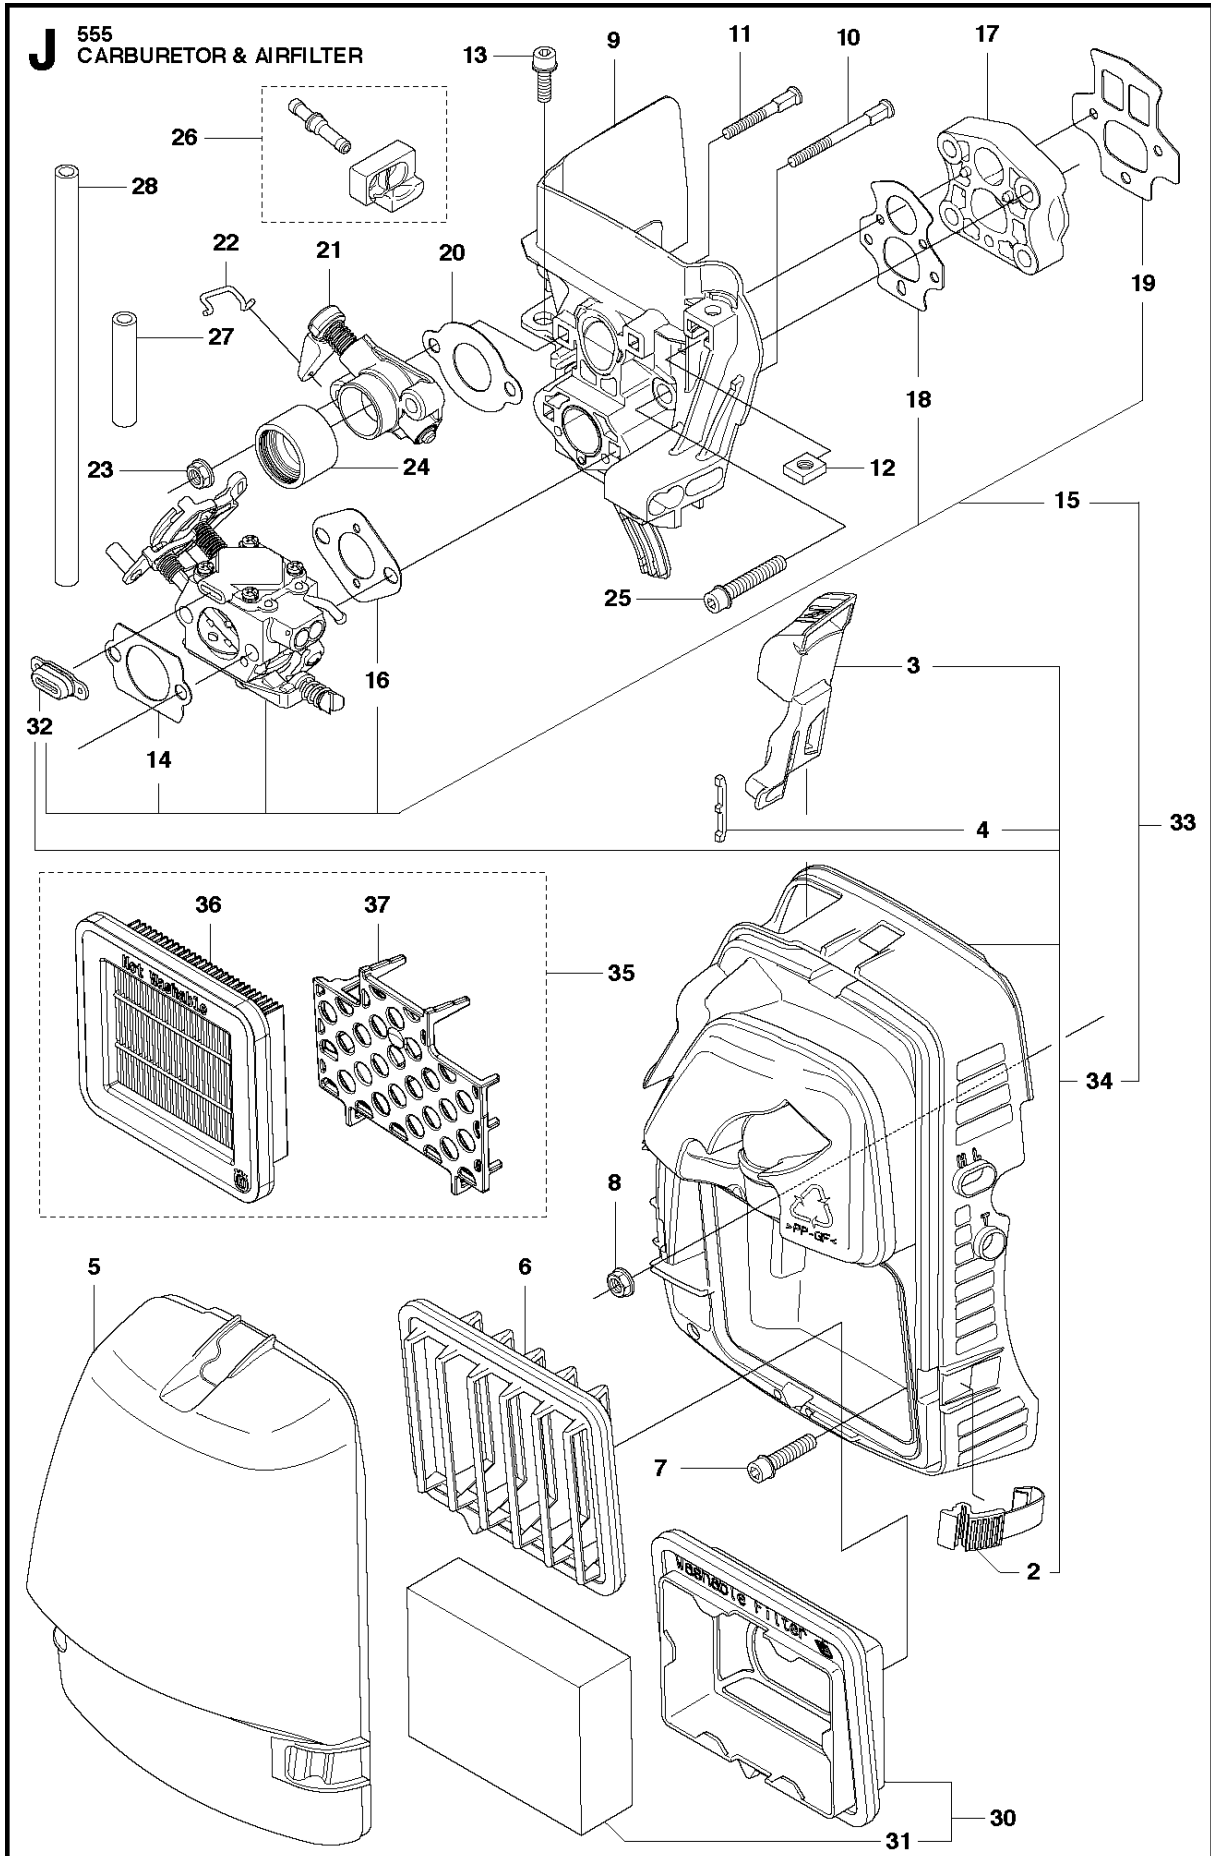

CARBURETOR & AIR FILTER

555 RXT

Ref	Part No	Description	Remark	QTY	KIT
2	503 74 01-02	SNAP LOCKING		3	34
3	537 35 26-01	CHOKE CONTROL		1	34
4	537 38 78-01	GROMMET		1	34
5	537 41 01-01	FILTER COVER		1	
6	537 41 08-01	FILTER	Nylon 80/32 Winter	1	
6	537 41 08-02	FILTER	Nylon 44/27	1	
7	503 20 07-76	SCREW IHSCFM		2	
8	731 71 14-51	HEXAGON NUT FLANGE		2	
9	537 35 04-01	INSULATION WALL		1	
10	503 98 81-01	SCREW		2	
11	503 98 81-04	SCREW		2	
12	503 22 65-04	SQUARE NUT		1	
13	503 20 07-76	SCREW IHSCFM		1	
14	544 42 99-01	GASKET		1	15
15	586 10 88-01	CARBURETTOR	s/n from 20130600067 -	1	
16	510 04 37-01	GASKET		1	15
17	544 04 33-01	MANIFOLD		1	
18	544 04 30-01	GASKET		1	15
19	544 04 31-01	GASKET		1	15
20	544 16 08-01	GASKET		1	
21	544 21 40-01	VALVE HOUSING		1	
22	544 84 78-01	LINK		1	
23	731 71 14-51	HEXAGON NUT FLANGE		2	
24	537 41 05-01	INLET PIPE		1	
25	503 20 07-80	SCREW IHSCFM		4	
26	544 16 15-01	GROMMET	Kit	1	
27	581 75 61-41	FUEL HOSE		1	
28	544 32 49-14	FUEL HOSE		1	
30	505 03 47-02	FILTER		1	
31	505 03 10-03	FILTER		1	30
32	577 96 93-01	SEALING PLUG	s/n from 20130600067 -	1	15, 34
32	579 62 01-01	SEALING PLUG	s/n up to - 20130600066	1	
33	586 15 40-01	CARBURETTOR KIT	s/n up to - 20130600066	1	15, 34
34	580 48 26-01	FILTER HOLDER		1	
35	596 32 49-01	AIR FILTER		1	
36	574 66 80-03	FILTER	Paper filter	1	
37	589 68 66-01	SUPPORT		1