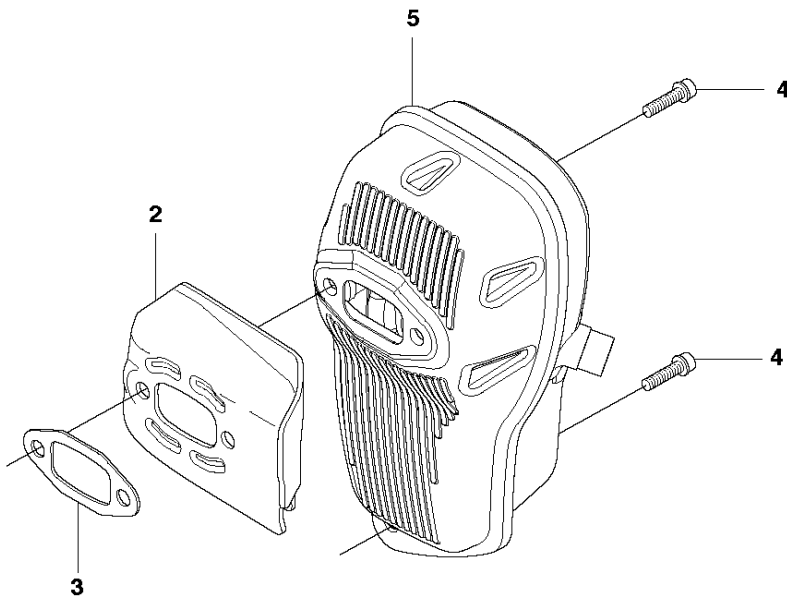

H 555
MUFFLER

MUFFLER

555 RXT

Ref	Part No	Description	Remark	QTY	KIT
1	537 36 03-01	MUFFLER ASSY	Mesh	1	
2	537 34 57-01	PLATE		1	
3	503 82 11-01	GASKET		1	
4	503 20 02-20	SCREW IHSCFM		3	
5	504 03 79-01	MUFFLER	Pipe	1	
6	724 12 87-59	SCREW CRPANM		1	1
7	537 35 46-01	SPARK ARRESTOR SCREE		1	1