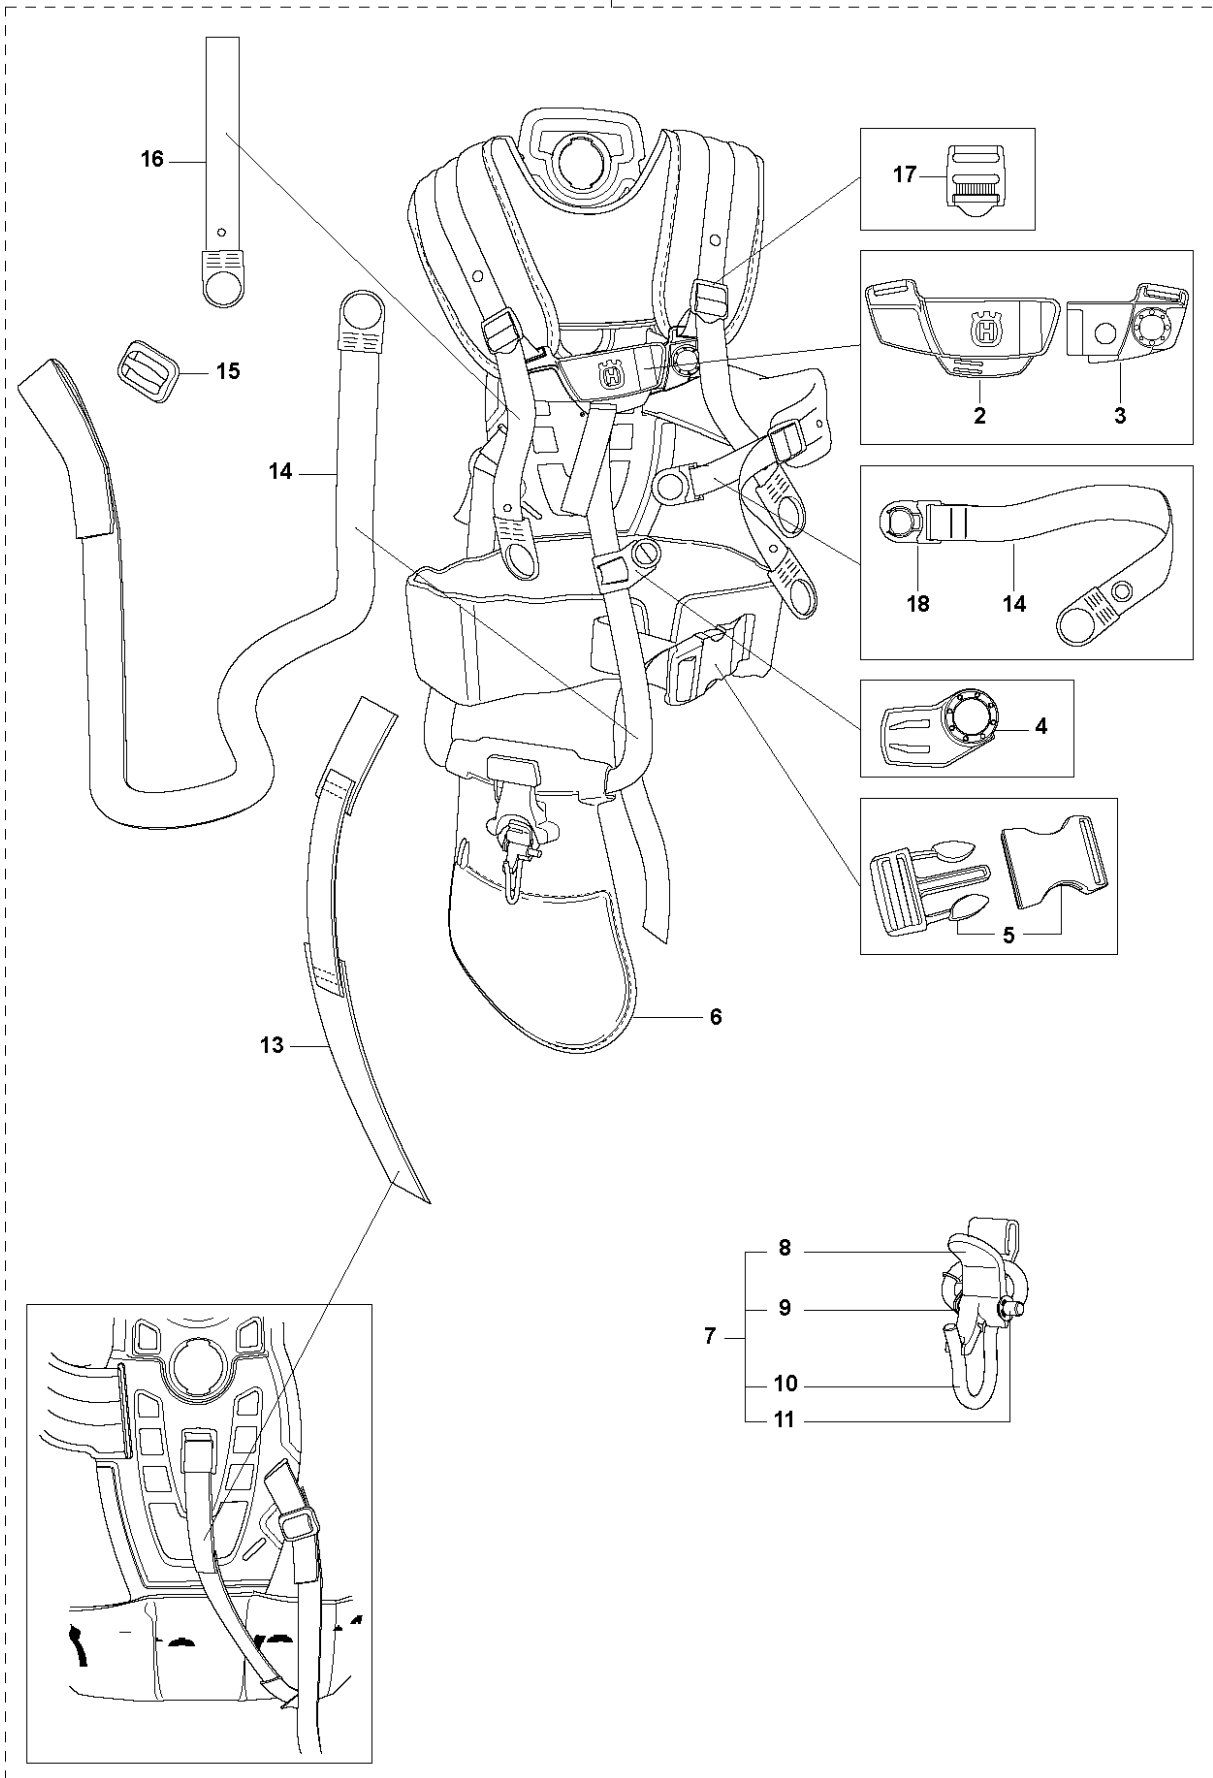

S BALANCE XT
HARNES

1

HARNES

555 RXT

Ref	Part No	Description	Remark	QTY KIT	
1	505 20 42-01	HARNES	Incl. Pos. 2-18	1	
2	504 54 52-01	BUCKLE		1	1
3	504 54 51-01	BUCKLE		1	1
4	504 63 75-01	SNAP LOCKING		1	1
5	537 33 15-01	BUCKLE		1	1
6	544 90 17-01	HIP PAD		1	1
7	544 96 07-02	WELT HOOK	Incl. Pos. 8-11	1	1
8	502 02 30-02	LOCK		1	1,7
9	586 34 10-01	SPRING		1	1,7
10	502 02 29-02	HOOK		1	1,7
11	735 31 09-20	E-CLIP		1	1,7
13	537 15 35-01	STRAP		1	1
14	503 99 61-04	BAND		1	1
15	537 11 35-01	RETAINER		1	1
16	503 99 61-07	BAND		2	1
17	505 44 46-01	BUCKLE		3	1
18	504 63 74-01	SNAP LOCKING		1	1