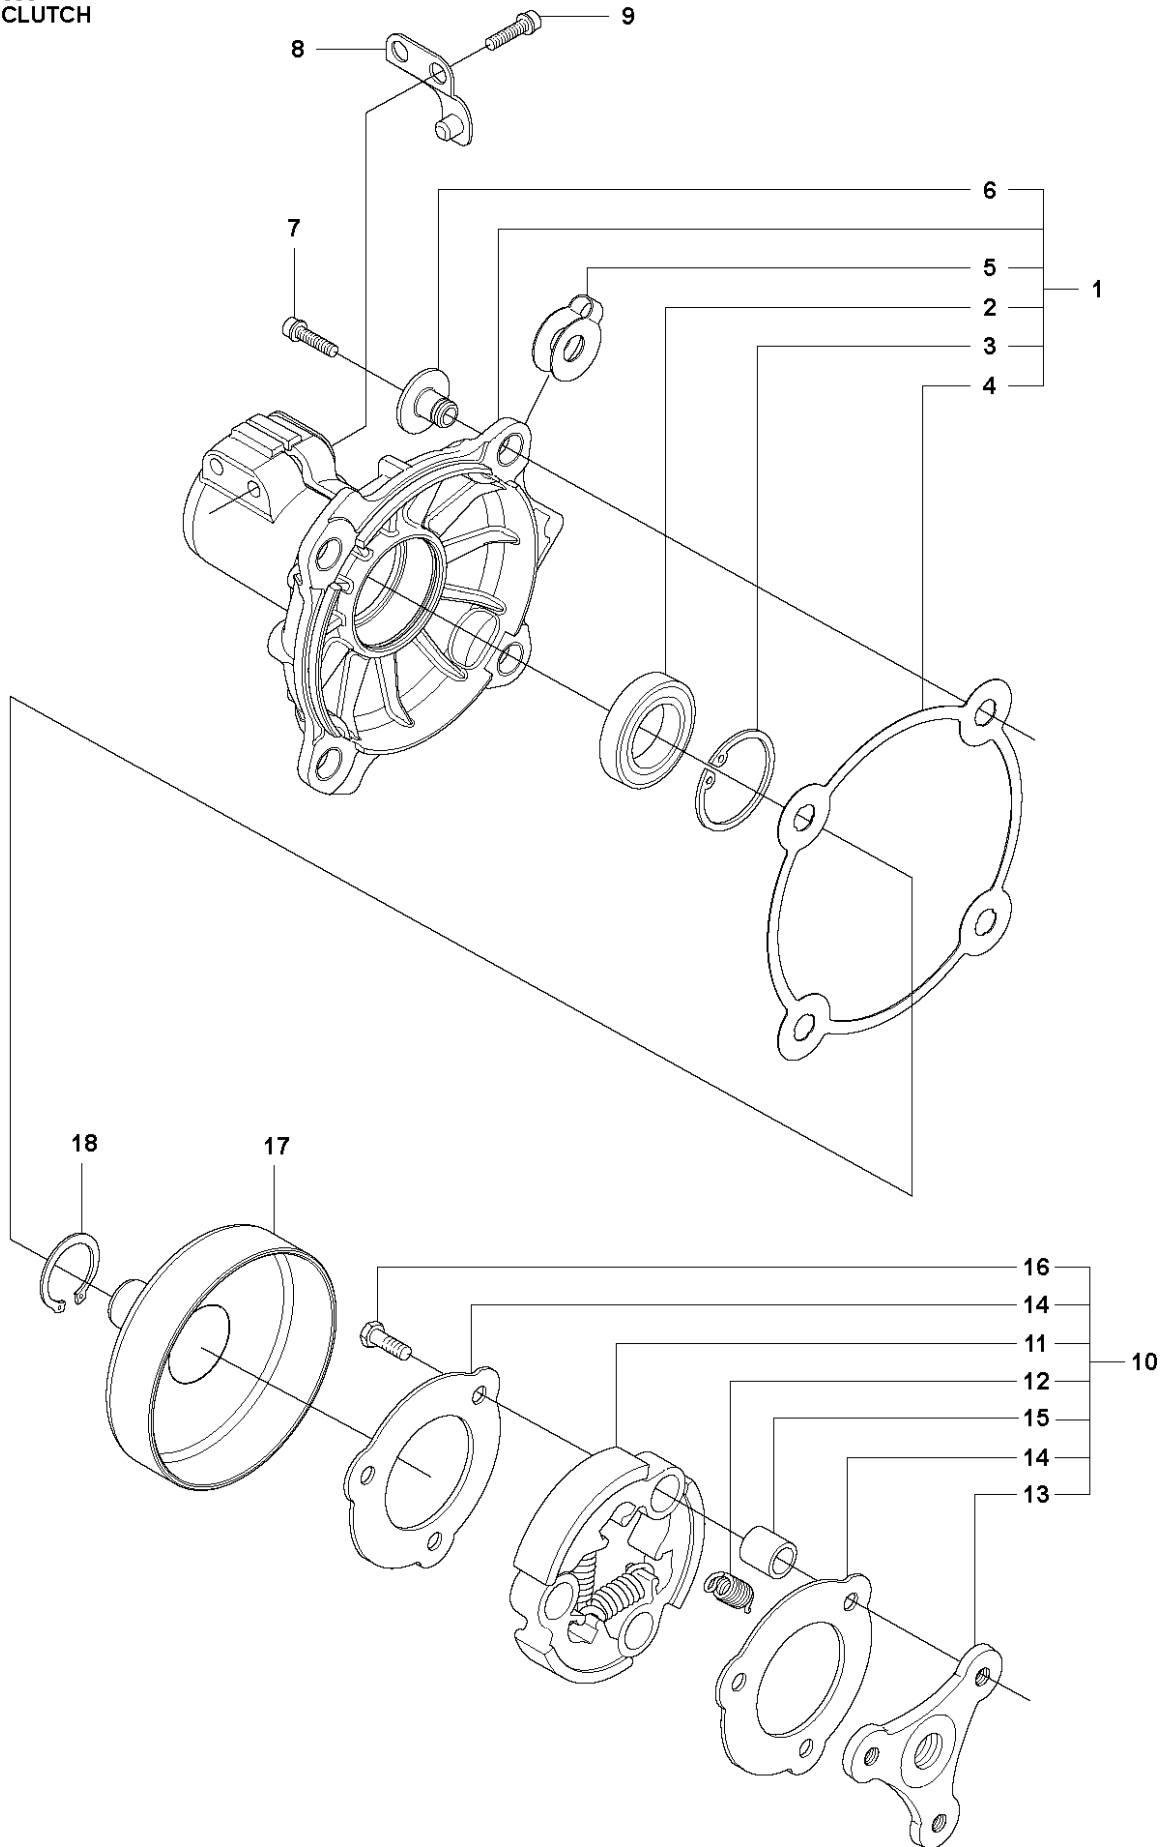

THROTTLE CONTROLS

555 RXT

Ref	Part No	Description	Remark	QTY	KIT
1	504 20 98-04	THROTTLE HANDLE ASSY	Incl. Pos. 2-10	1	
2	537 18 08-11	HANDLE HALF		1	1
3	537 18 07-11	HANDLE HALF		1	1
4	537 16 07-01	STARTER THROTTLE LOC		1	1
5	506 49 77-01	THROTTLE CONTROL	Kit	1	1
6	537 17 42-01	SPRING THROTTLE TRIG		1	1
7	537 17 43-01	SPRING		1	1
8	503 21 66-18	SCREW IHSC T		2	1
9	503 20 07-35	SCREW IHSCFM		1	1
10	503 22 10-13	HEXAGON NUT		1	1
11	537 41 90-01	SWITCH		1	
12	537 17 28-03	HANDLE		1	
13	537 17 29-02	BRACKET		1	
14	503 20 02-45	SCREW IHSCFM		1	
15	731 23 14-05	HEXAGON NUT		1	
16	505 43 33-03	HANDLEBAR		1	
18	595 30 36-01	HANDLEBAR BRACKET	s/n from 20173300001 up to 20181100180	1	
18	595 53 36-01	HANDLEBAR BRACKET		1	
19	502 20 38-01	KNOB		1	
20	725 23 83-81	SCREW EHHM		1	
22	502 28 21-01	WASHER		1	
23	544 20 31-01	WIRING	RXT, FRM	1	
24	577 36 79-01	HAND GUARD ASSY	FRM	1	
25	503 22 10-13	HEXAGON NUT		1	
26	503 20 29-70	SCREW IHSCFM		1	

F 555
CLUTCH

CLUTCH

555 RXT

Ref	Part No	Description	Remark	QTY KIT	
1	502 49 35-06	CLUTCH COVER ASSY	Incl. Pos. 2-6	1	
2	738 22 02-19	BALL BEARING		1	1
3	735 31 33-10	CIRCLIP		1	1
4	544 90 81-01	WASHER		1	1
5	544 09 36-02	SPRING PLATE		4	1
6	544 09 35-01	SPACING SLEEVE		4	1
7	503 20 07-78	SCREW IHSCFM		4	
8	544 29 48-01	LOCKING PLATE		1	
9	725 53 72-65	SCREW IHSCM		2	
10	579 16 40-02	CLUTCH ASSY	Incl. Pos. 11-16	1	
11	537 40 37-01	CLUTCH SHOE	1 clutch shoe only	1	10
12	578 76 94-01	CLUTCH SPRING	Ø 1.8 mm	1	10
13	537 40 36-01	CLUTCH HUB		1	10
14	544 89 28-01	WASHER		2	10
15	537 13 54-01	BEARING BUSH		3	10
16	503 20 18-02	SCREW EHHM		3	10
17	586 55 33-02	CLUTCH DRUM ASSY		1	
18	735 31 17-00	CIRCLIP		1	