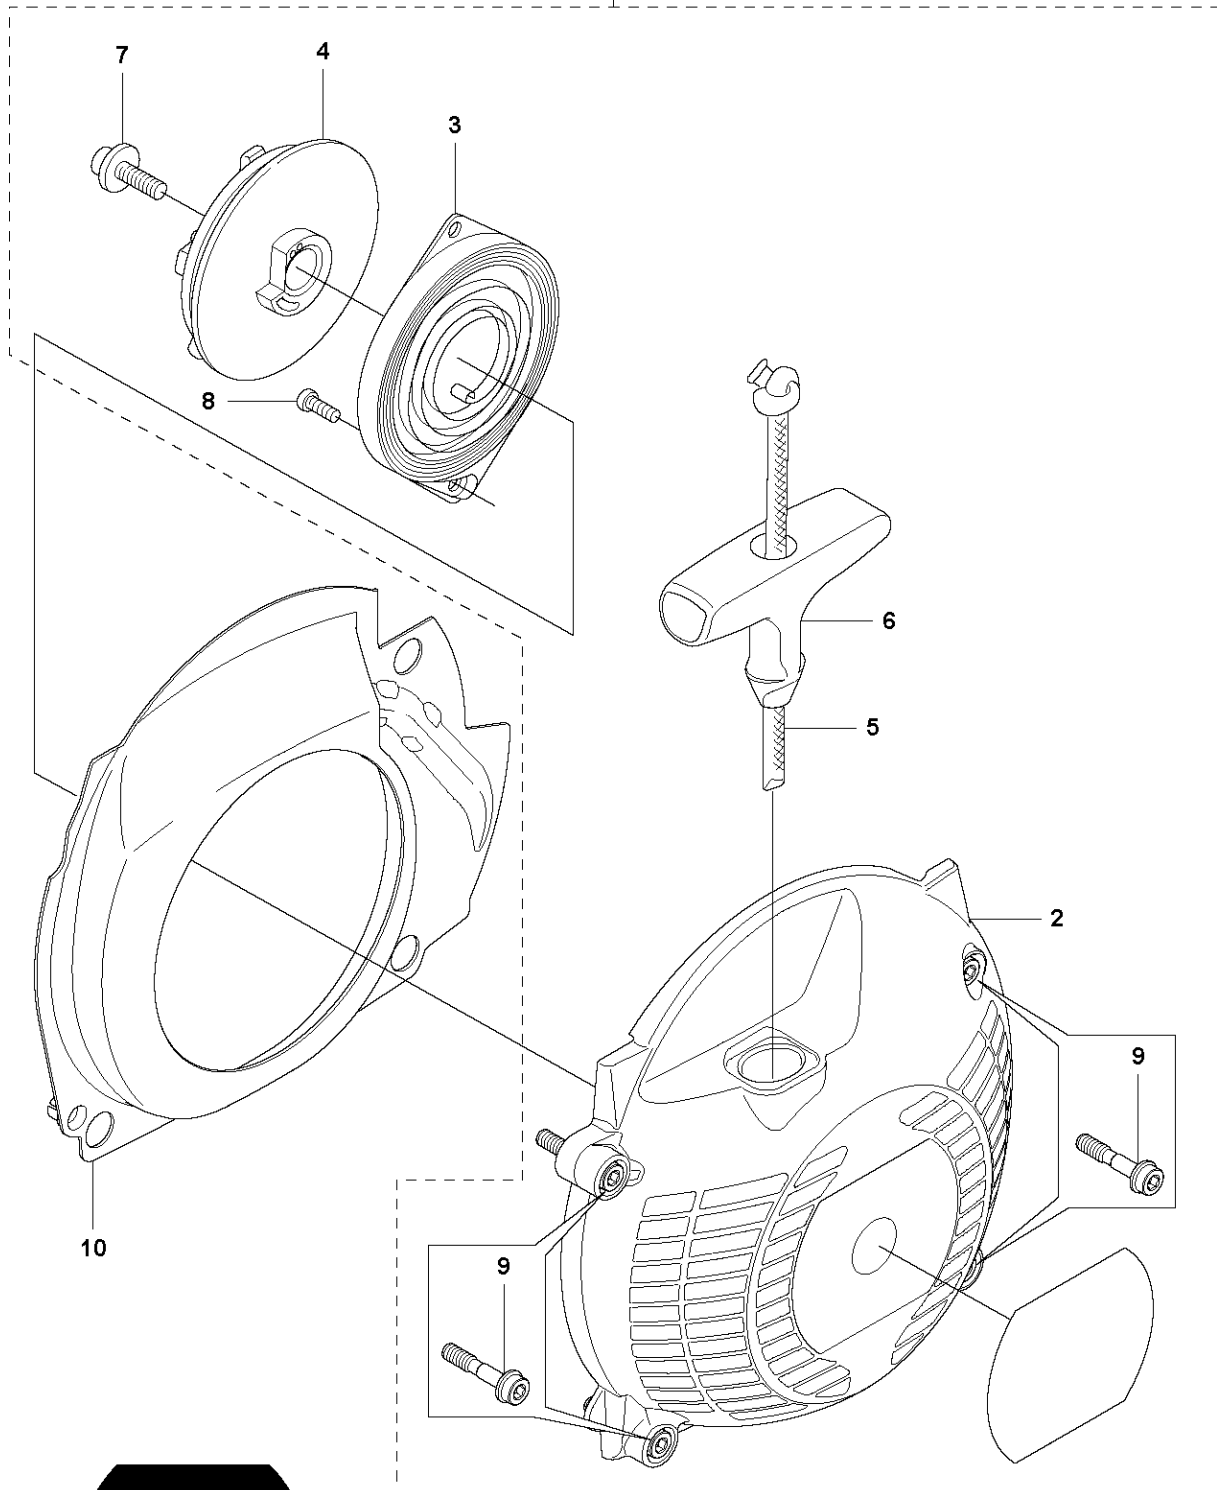

K 555
STARTER

1

11

STARTER

555 RXT

Ref	Part No	Description	Remark	QTY KIT	
1	575 51 17-01	STARTER ASSY	Incl. Pos. 2-9	1	
2	575 51 26-01	STARTER HOUSING	Spare part incl. Screws Pos. 9	1	1
3	502 20 06-01	SPRING CASSETTE ASSY		1	1
4	503 95 73-01	STARTER PULLEY		1	1
5	505 30 51-25	STARTER CORD		1	1
6	537 23 25-01	STARTER HANDLE		1	1
7	503 21 69-16	SCREW IH SCT		1	1
8	503 21 29-06	SCREW CCRPANT		2	1
9	573 99 43-04	SCREW IHSCFMO	Captive Screw M5	4	1, 2
10	537 34 56-01	AIR CONDUCTOR		1	
11	576 46 81-01	LABEL		1