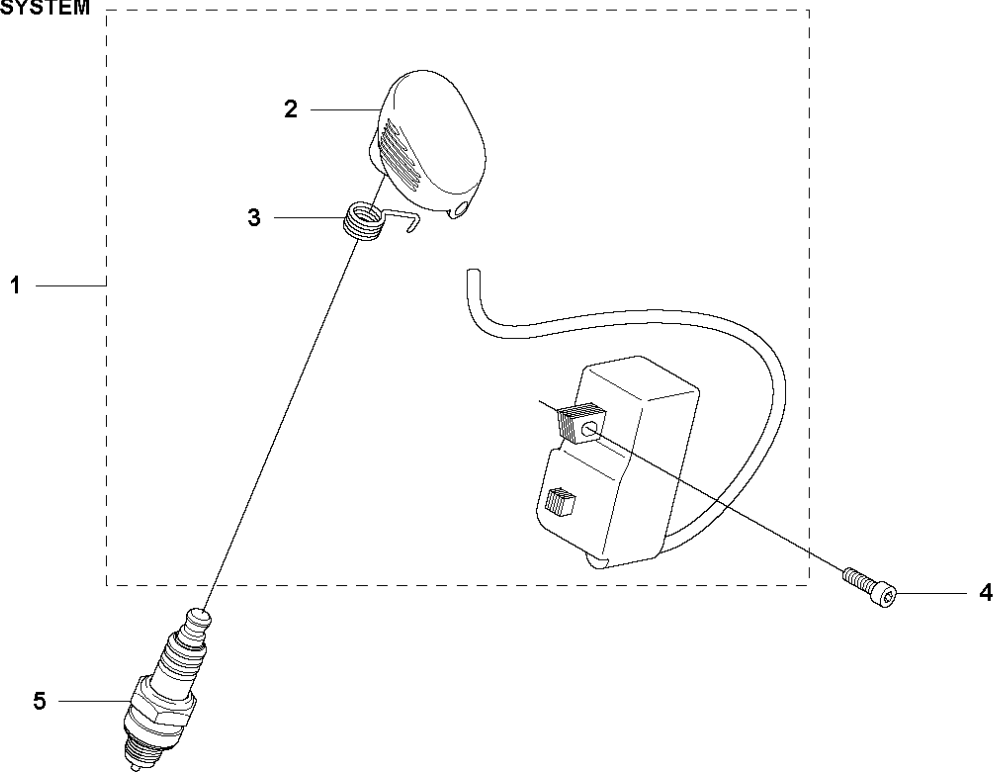

L 555
IGNITION SYSTEM

IGNITION SYSTEM

555 RXT

Ref	Part No	Description	Remark	QTY	KIT
1	504 70 87-01	IGNITION MODULE	Pos. 2-3	1	
2	537 41 22-01	SPARK PLUG CAP		1	1
3	501 48 56-01	CONTACT SPRING		1	1
4	503 20 25-16	SCREW IHSCM		2	
5	503 23 51-11	SPARK PLUG	NGK BPMR7A	1	
6	537 24 05-01	FLYWHEEL ASSY	RXT, FX, FRM Incl. Pos. 7-10	1	
6	537 24 05-02	FLYWHEEL ASSY	FXT Incl. Pos. 7-10	1	
7	503 81 24-01	STARTER PAWL		2	6
8	503 81 29-01	SPRING		2	6
9	501 81 99-03	SCREW		2	6
10	503 23 00-42	WASHER		2	6
11	503 22 04-01	NUT		1	
12	537 25 63-02	GENERATOR STATOR	FXT	1	
13	544 44 43-01	SCREW IH SCT	FXT	2