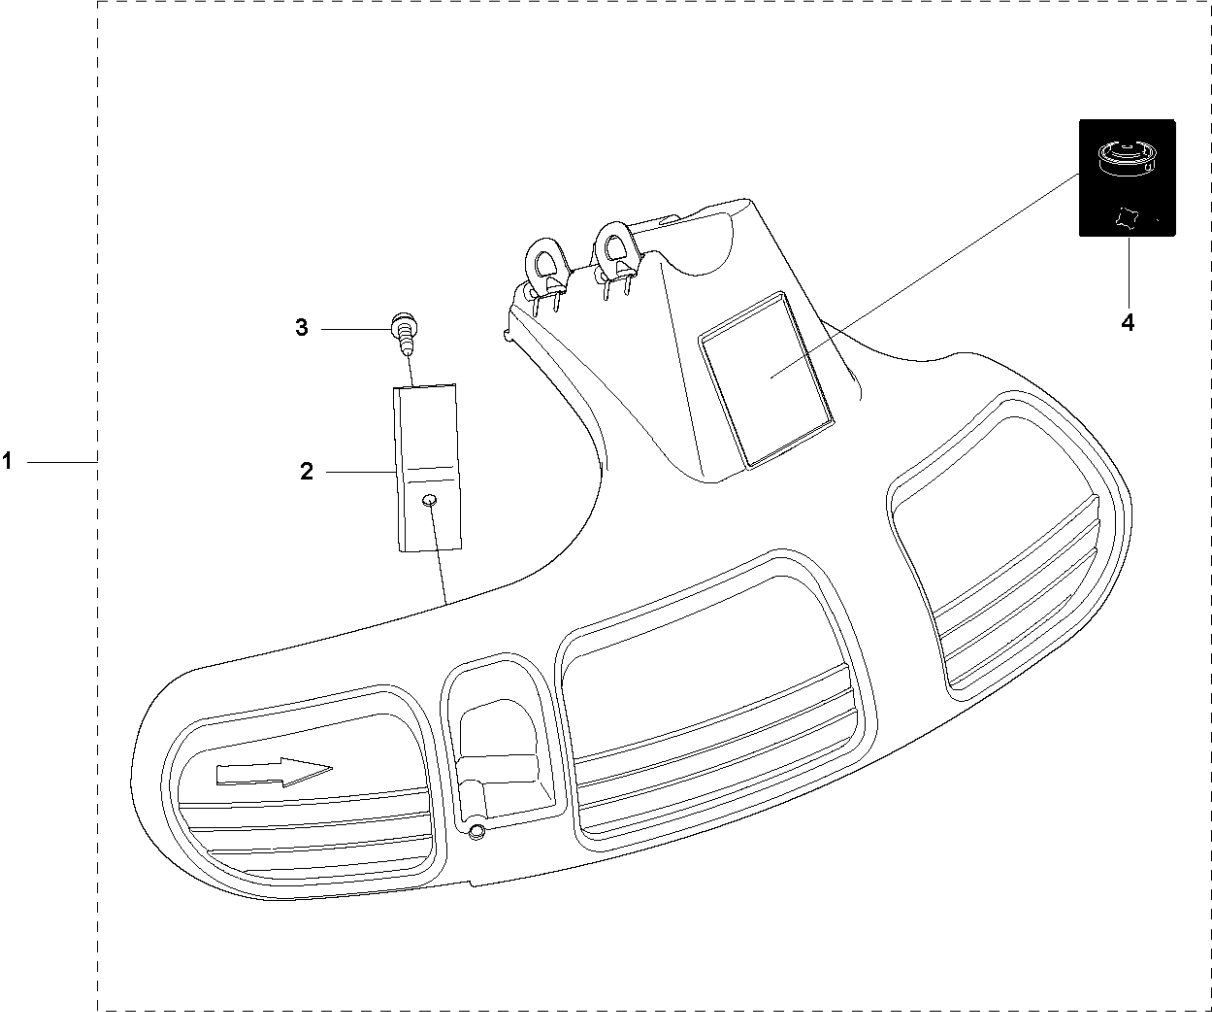

R2 555 RXT
ACCESSORIES

ACCESSORIES

555 RXT

Ref	Part No	Description	Remark	QTY	KIT
1	544 10 74-02	TRIMMER GUARD	RXT Incl. Pos. 2-4	1	
2	537 28 53-01	BLADE		1	1
3	503 21 75-72	SCREW IHSCFT		1	1
4	503 74 29-01	DECAL		1	1
5	544 16 03-01	TRIMMER GUARD	RXT	1