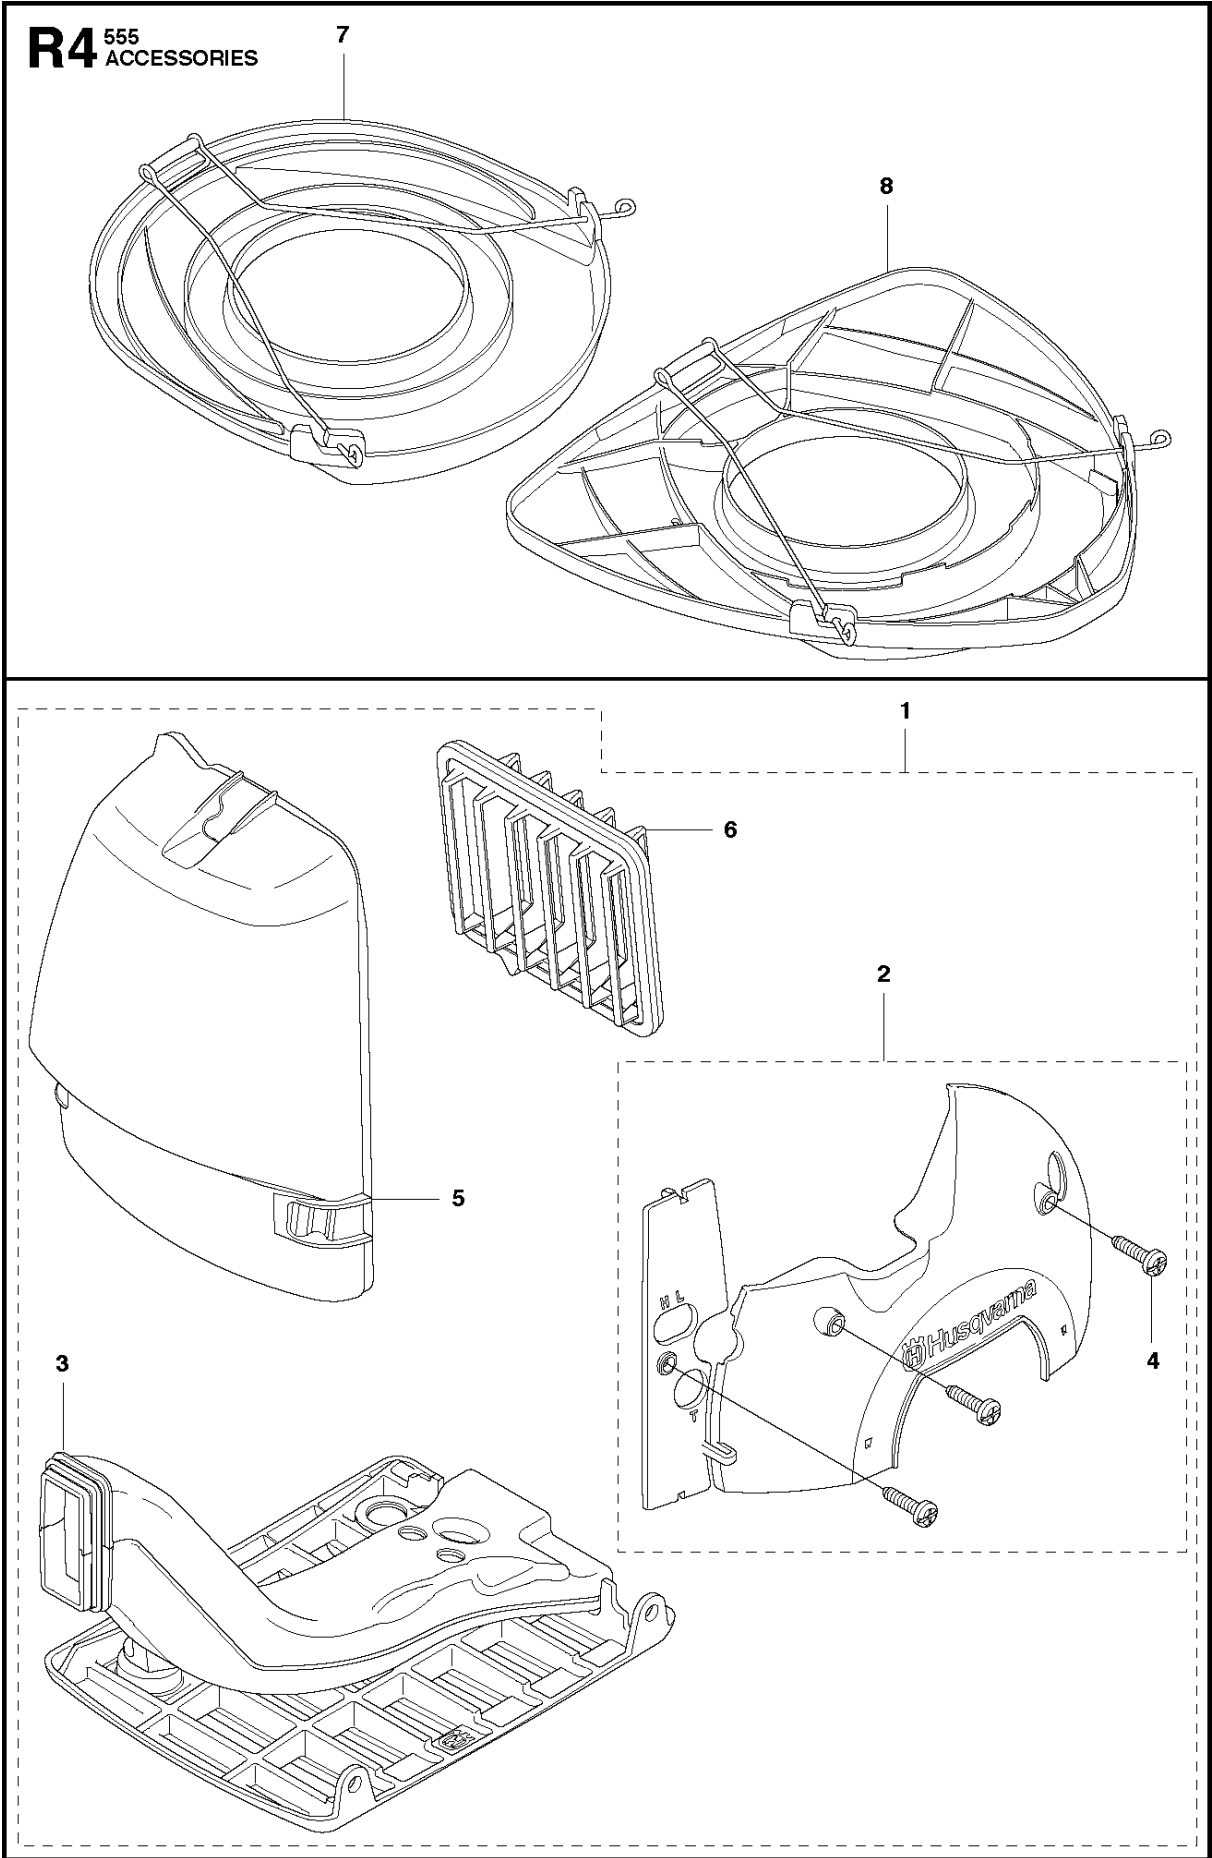

ACCESSORIES

555 RXT

Ref	Part No	Description	Remark	QTY	KIT
1	502 43 58-01	WINTER KIT		1	
2	544 95 28-02	WINTER COVER		1	1
3	537 35 10-01	AIR DUCT		1	1
4	503 21 07-16	SCREW IHSCT		1	1
5	544 87 02-01	COVER		1	1
6	537 41 08-01	FILTER		1	1
7	537 31 29-01	TRANSPORT GUARD		1	
8	544 35 91-01	TRANSPORT GUARD		1