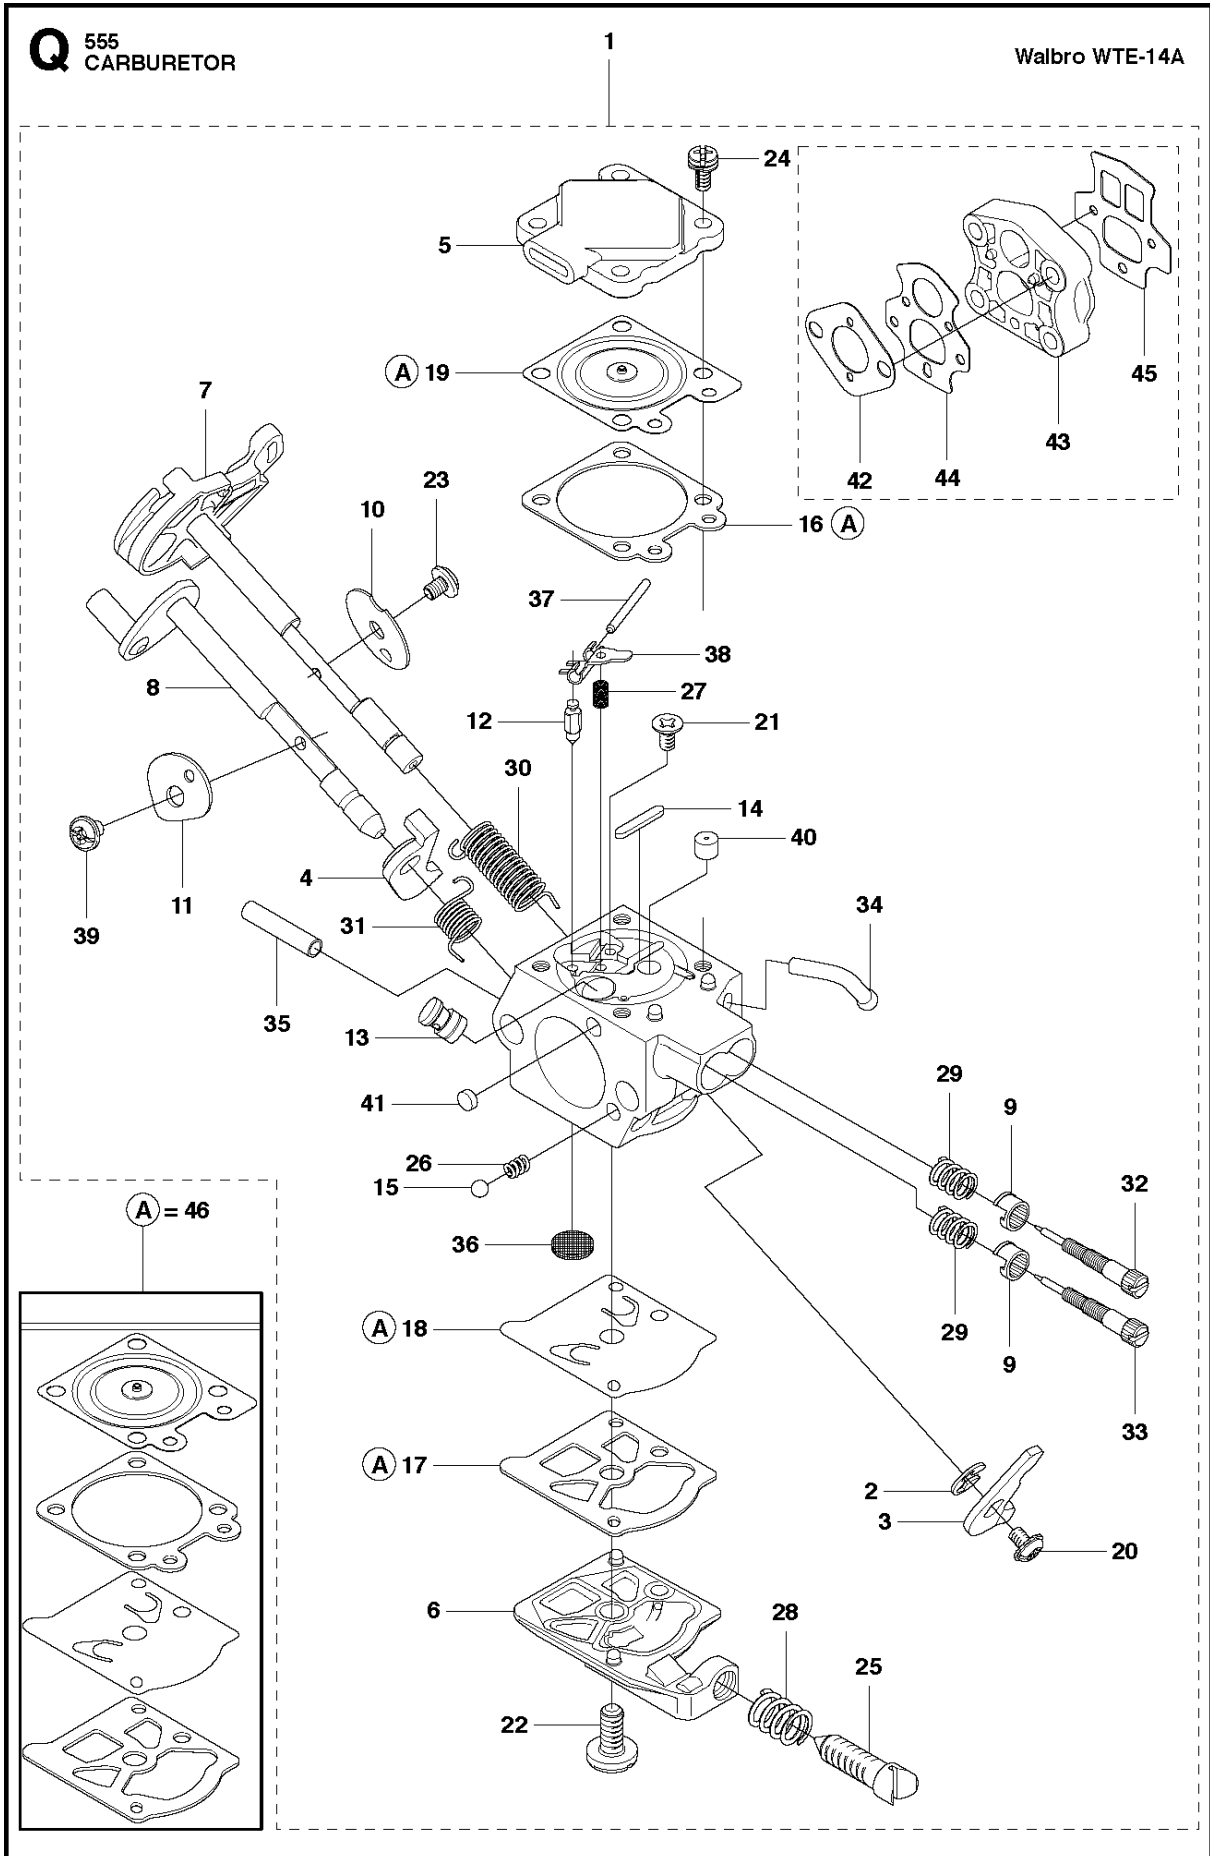

Q 555
CARBURETOR

Walbro WTE-14A

CARBURETOR

555 RXT

Ref	Part No	Description	Remark	QTY	KIT
1	586 10 88-01	CARBURETTOR	s/n from 20130600067 -	1	
1	586 15 40-01	CARBURETTOR KIT	s/n up to - 20130600067	1	
2	505 31 67-36	RING		1	1
3	544 97 07-01	LEVER		1	1
4	544 17 77-01	LEVER		1	1
5	505 31 67-54	LOCK STYRMEMBRAN		1	1
6	503 58 43-01	COVER		1	1
7	544 04 36-01	SHAFT		1	1
8	544 04 40-01	SHAFT		1	1
9	544 97 08-01	LIMITER CAP		2	1
10	505 42 71-01	VALVE		1	1
11	537 10 96-01	VALVE		1	1
12	503 56 34-01	NEEDLE VALVE		1	1
13	502 84 68-01	NOZZLE ASSY		1	1
14	502 84 69-01	PLUG		1	1
15	501 46 85-01	BALL		1	1
16	504 35 09-06	GASKET		1	1, 42
17	504 13 09-06	GASKET		1	1, 42
18	577 01 66-01	DIAPHRAGM		1	1, 42
19	580 80 42-01	DIAPHRAGM		1	1, 42
20	501 46 87-01	SCREW		1	1
21	502 84 71-01	SCREW		1	1
22	501 46 69-01	SCREW		1	1
23	537 00 34-01	SCREW		1	1
24	537 00 31-01	SCREW		4	1
25	537 40 82-01	SCREW		1	1
26	501 46 84-01	SPRING		1	1
27	501 79 59-01	SPRING		1	1
28	501 66 78-01	SPRING		1	1
29	544 97 10-01	SPRING		2	1
30	544 17 76-01	SPRING		1	1
31	544 97 11-01	SPRING		1	1
32	502 84 72-01	NEEDLE		1	1
33	502 84 73-01	NEEDLE		1	1
34	544 97 15-01	FITTING		1	1
35	544 97 16-01	FITTING		1	1
36	501 66 61-01	SCREEN		1	1
37	505 52 01-25	PIN		1	1
38	502 84 74-01	LEVER		1	1
39	544 11 15-01	SCREW		1	1
40	505 42 69-01	JET		1	1
41	503 57 43-01	PLUG		1	1
42	TBD	TBD	Delivered with 510 24 20-01. Separate spare part, see page J.	1	1
43	TBD	TBD	Delivered with 510 24 20-01. Separate spare part, see page J.	1	1
44	TBD	TBD	Delivered with 510 24 20-01. Separate spare part, see page J.	1	1
45	TBD	TBD	Delivered with 510 24 20-01. Separate spare part, see page J.	1	1
46	515 99 96-01	KIT		1