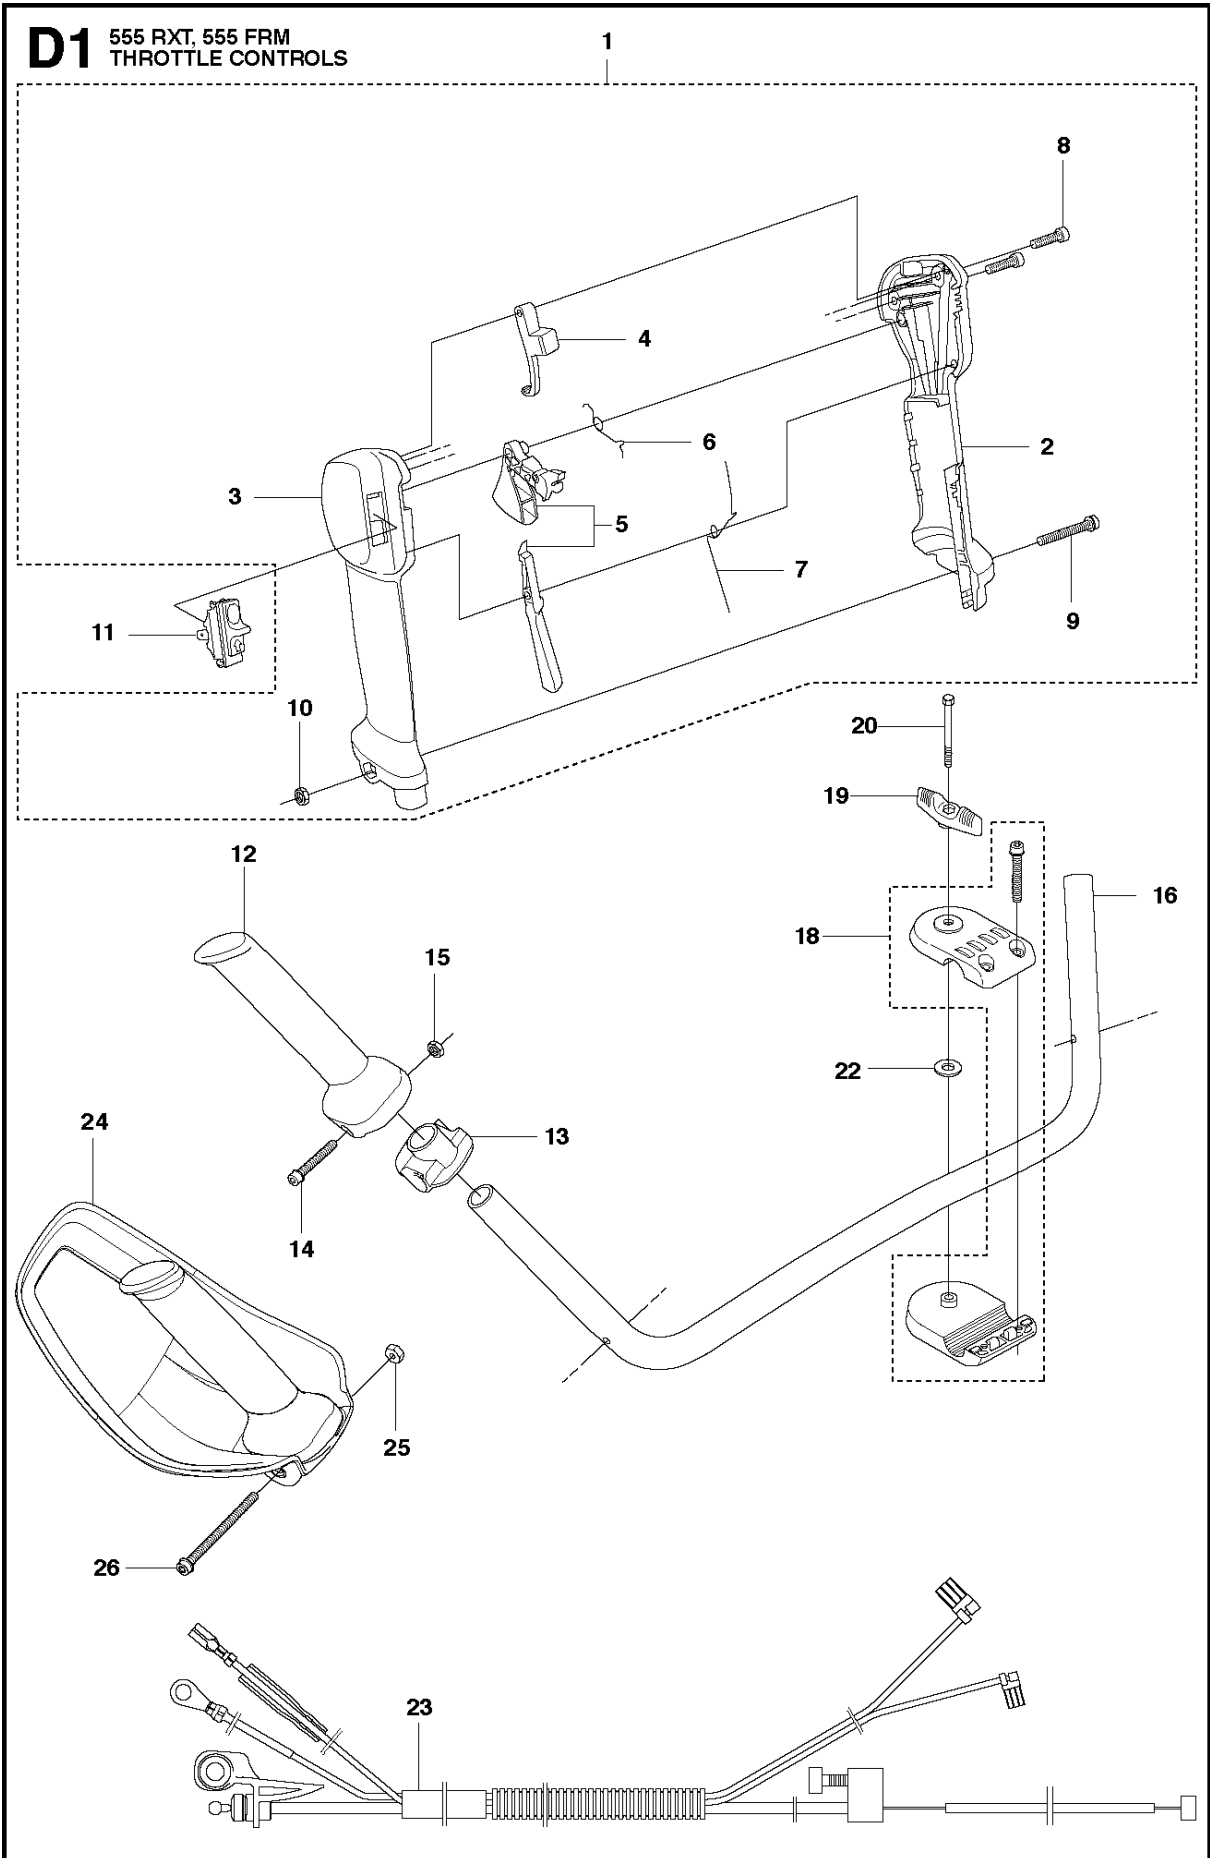

SPARE PARTS LIST

BRUSHCUTTERS/CLEARING SAWS

555 RXT

BEVEL GEAR

555 RXT

Ref	Part No	Description	Remark	QTY	KIT
1	537 42 84-07	BEVEL GEAR	Incl. Pos. 2-13	1	
2	537 42 85-01	GEAR HOUSING		1	1
3	738 21 01-10	BALL BEARING		1	1
4	503 25 25-01	BALL BEARING		1	1
5	735 31 33-10	CIRCLIP		1	1
6	503 25 18-01	BEARING		1	1
7	735 31 17-00	CIRCLIP		1	1
8	735 31 31-10	CIRCLIP		1	1
9	502 43 46-01	GEAR WHEEL KIT	Kit	1	1
10	503 20 15-01	SCREW IHHM		1	1
11	725 53 72-65	SCREW IHSCM		2	1
12	501 36 59-01	ATTACHMENT PLATE		1	1
13	503 20 07-76	SCREW IHSCFM		1	1
14	537 18 95-01	SCREW		1	
15	537 35 14-02	DRIVER	Incl. Pos. 16	1	
16	537 24 03-01	GRASS SEALING		1	15
17	544 21 78-01	SUPPORT FLANGE		1	
18	503 22 73-01	NUT		1	
19	574 40 44-01	LOCKING NUT		1	1

B 555
SHAFT

SHAFT

555 RXT

Ref	Part No	Description	Remark	QTY KIT	
1	502 25 94-03	TUBE	Incl. Pos. 2-3	1	
2	544 32 05-01	SPACER		2	1
3	544 86 85-02	BEARING SHAFT	L=1368mm, Ø=10.5mm	1	1
4	544 15 67-02	DRIVE SHAFT	L=1514mm, Ø=9.0mm	1	
5	589 29 51-01	LABEL		1	

SUSPENSION

555 RXT

Ref	Part No	Description	Remark	QTY	KIT
1	581 97 87-01	SUSPENSION		1	
2	544 37 83-01	RETAINER		1	
3	544 37 85-01	COVER		1	
4	506 06 88-01	SPRING		1	
5	544 36 77-01	PARALLEL PIN		1	
6	544 23 09-01	ANTIVIBRATION ELEMENT		2	
7	503 20 07-74	SCREW IHSCFM		3	
8	725 53 72-65	SCREW IHSCM		1	
9	502 19 71-01	SQUARE NUT		1	
10	503 85 73-02	COVER		1	
11	504 02 38-01	LOOP	Incl. Pos. 12-19	1	
12	537 39 57-01	BAND		1	11
13	537 20 18-03	LOOP		1	11
14	537 42 74-01	GUIDE RAIL		1	11
15	537 42 70-01	LEVER		1	11
16	537 42 73-01	NUT		1	11
17	544 25 07-01	WEAR PROTECTION		1	11
18	503 20 07-25	SCREW IHSCFM		1	11
19	503 23 00-11	WASHER		1	11
20	586 20 27-03	WEAR PROTECTION		1	