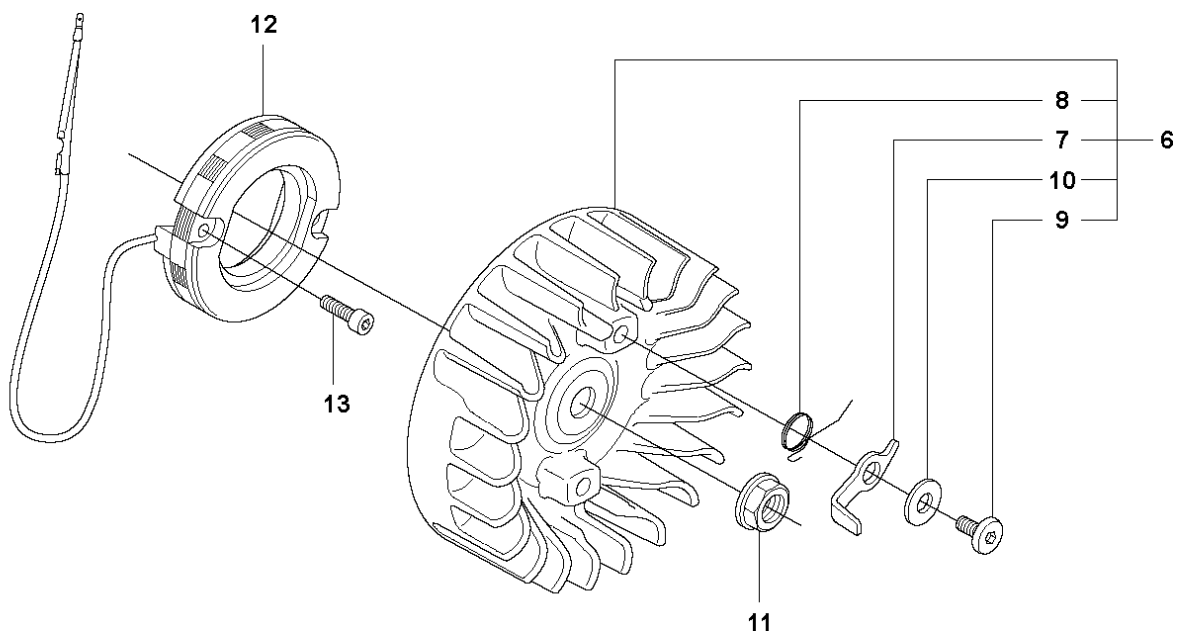

L 555
IGNITION SYSTEM

IGNITION SYSTEM

555 RXT

Ref	Part No	Description	Remark	QTY	KIT
1	504 70 87-01	IGNITION MODULE	Pos. 2-3	1	
2	537 41 22-01	SPARK PLUG CAP		1	1
3	501 48 56-01	CONTACT SPRING		1	1
4	503 20 25-16	SCREW IHSCM		2	
5	503 23 51-11	SPARK PLUG	NGK BPMR7A	1	
6	537 24 05-01	FLYWHEEL ASSY	RXT, FX, FRM Incl. Pos. 7-10	1	
6	537 24 05-02	FLYWHEEL ASSY	FXT Incl. Pos. 7-10	1	
7	503 81 24-01	STARTER PAWL		2	6
8	503 81 29-01	SPRING		2	6
9	501 81 99-03	SCREW		2	6
10	503 23 00-42	WASHER		2	6
11	503 22 04-01	NUT		1	
12	537 25 63-02	GENERATOR STATOR	FXT	1	
13	544 44 43-01	SCREW IH SCT	FXT	2