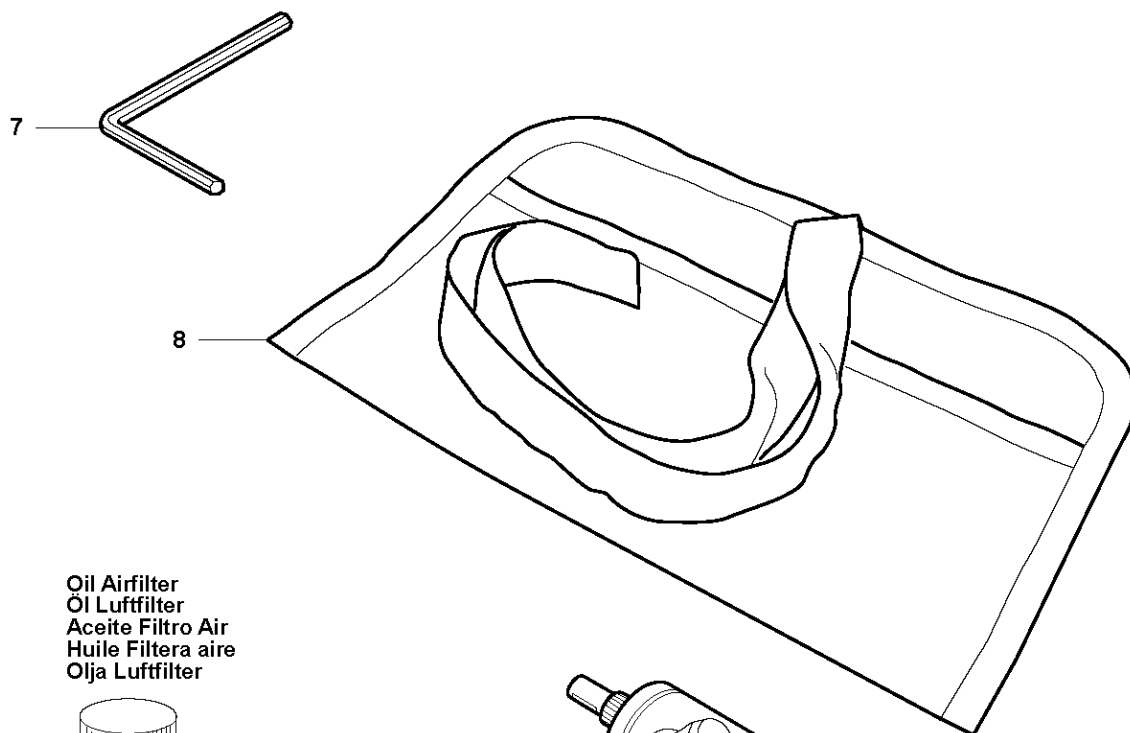

R1 ⁵⁵⁵
ACCESSORIES