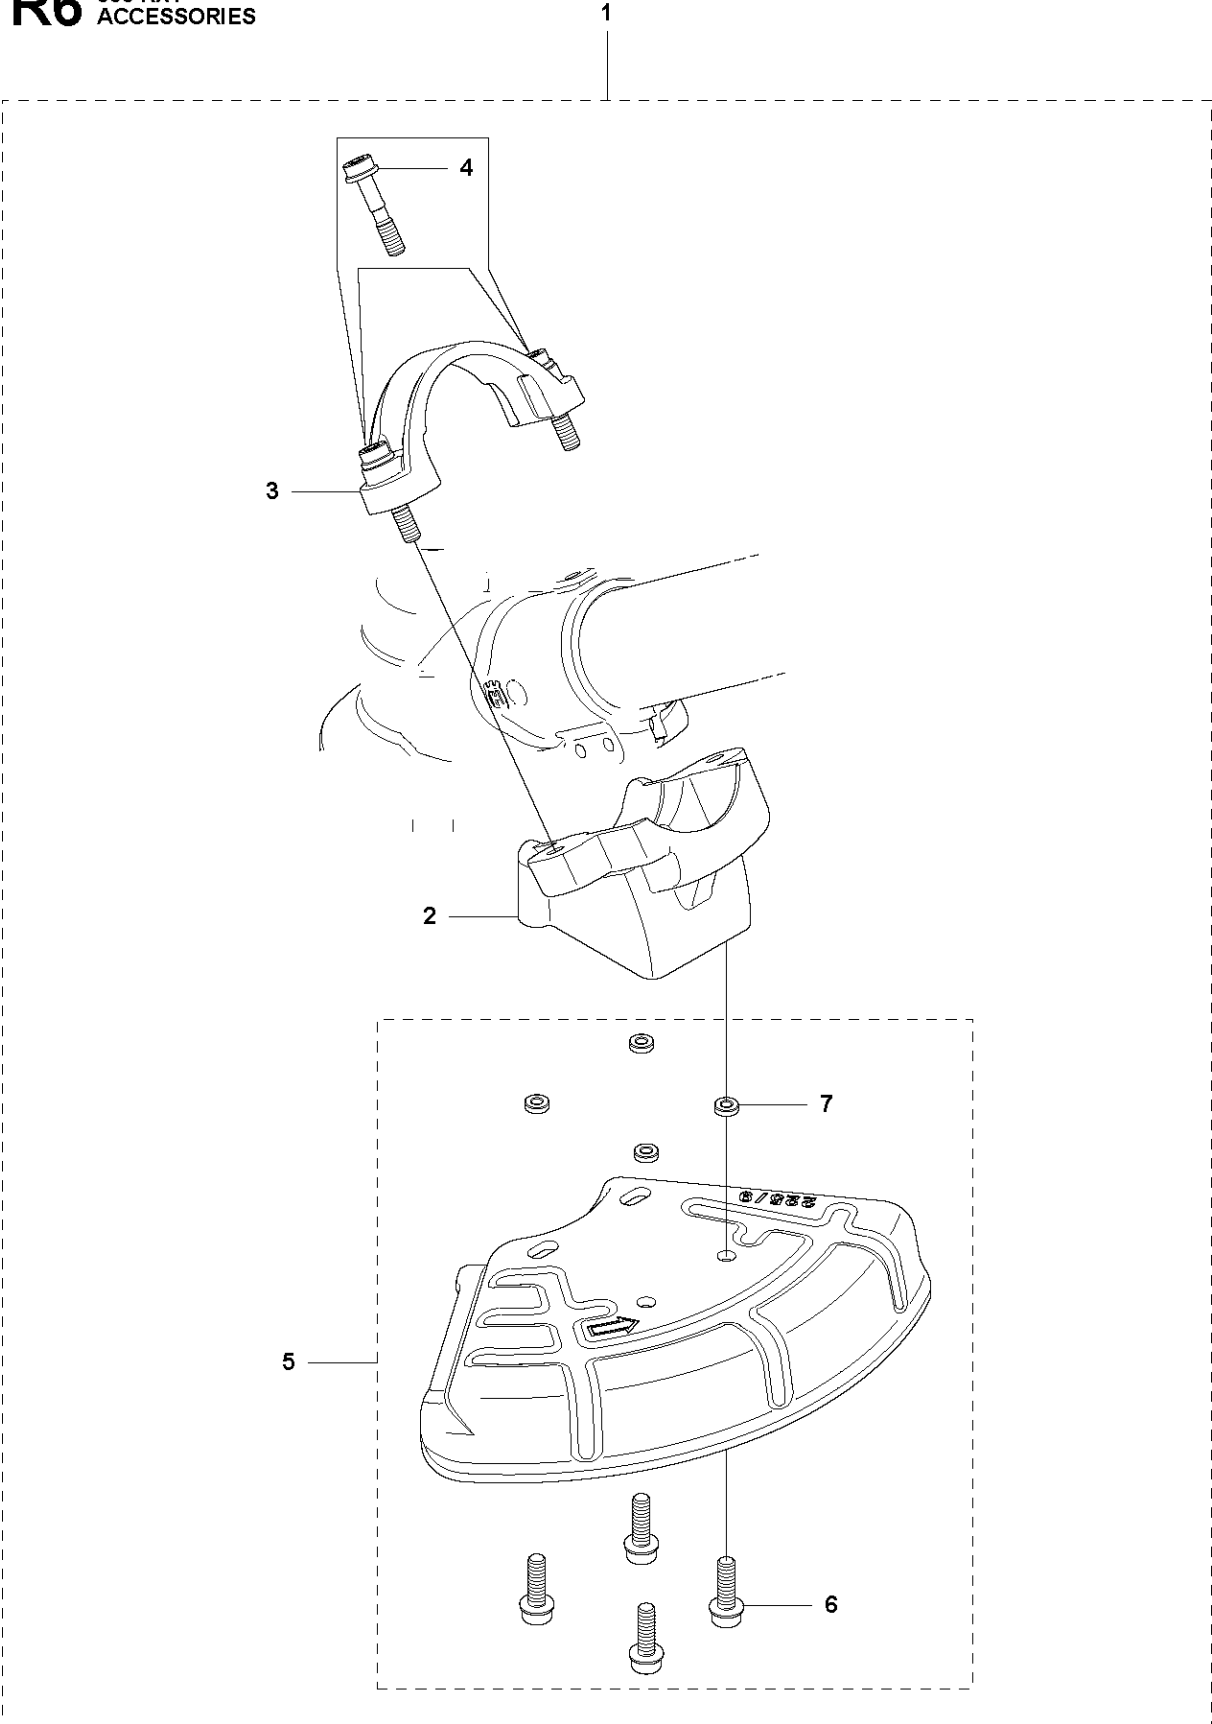

R6 555 RXT
ACCESSORIES

ACCESSORIES

555 RXT

Ref	Part No	Description	Remark	QTY KIT	
1	502 43 55-01	SAW BLADE GUARD	Incl. Pos. 2-7	1	
2	544 83 69-01	ADAPTER		1	1
3	574 52 03-01	CLAMP	Spare part incl. Screws Pos. 3	1	1
4	573 99 43-04	SCREW IHSCFMO	Captive Screw M5	2	1, 3
5	574 50 67-02	SAW BLADE GUARD	Incl. Pos. 6-7	1	1
6	503 20 03-16	SCREW IHSCFM		4	1, 5
7	574 03 95-01	LOCKING NUT		4	1, 5