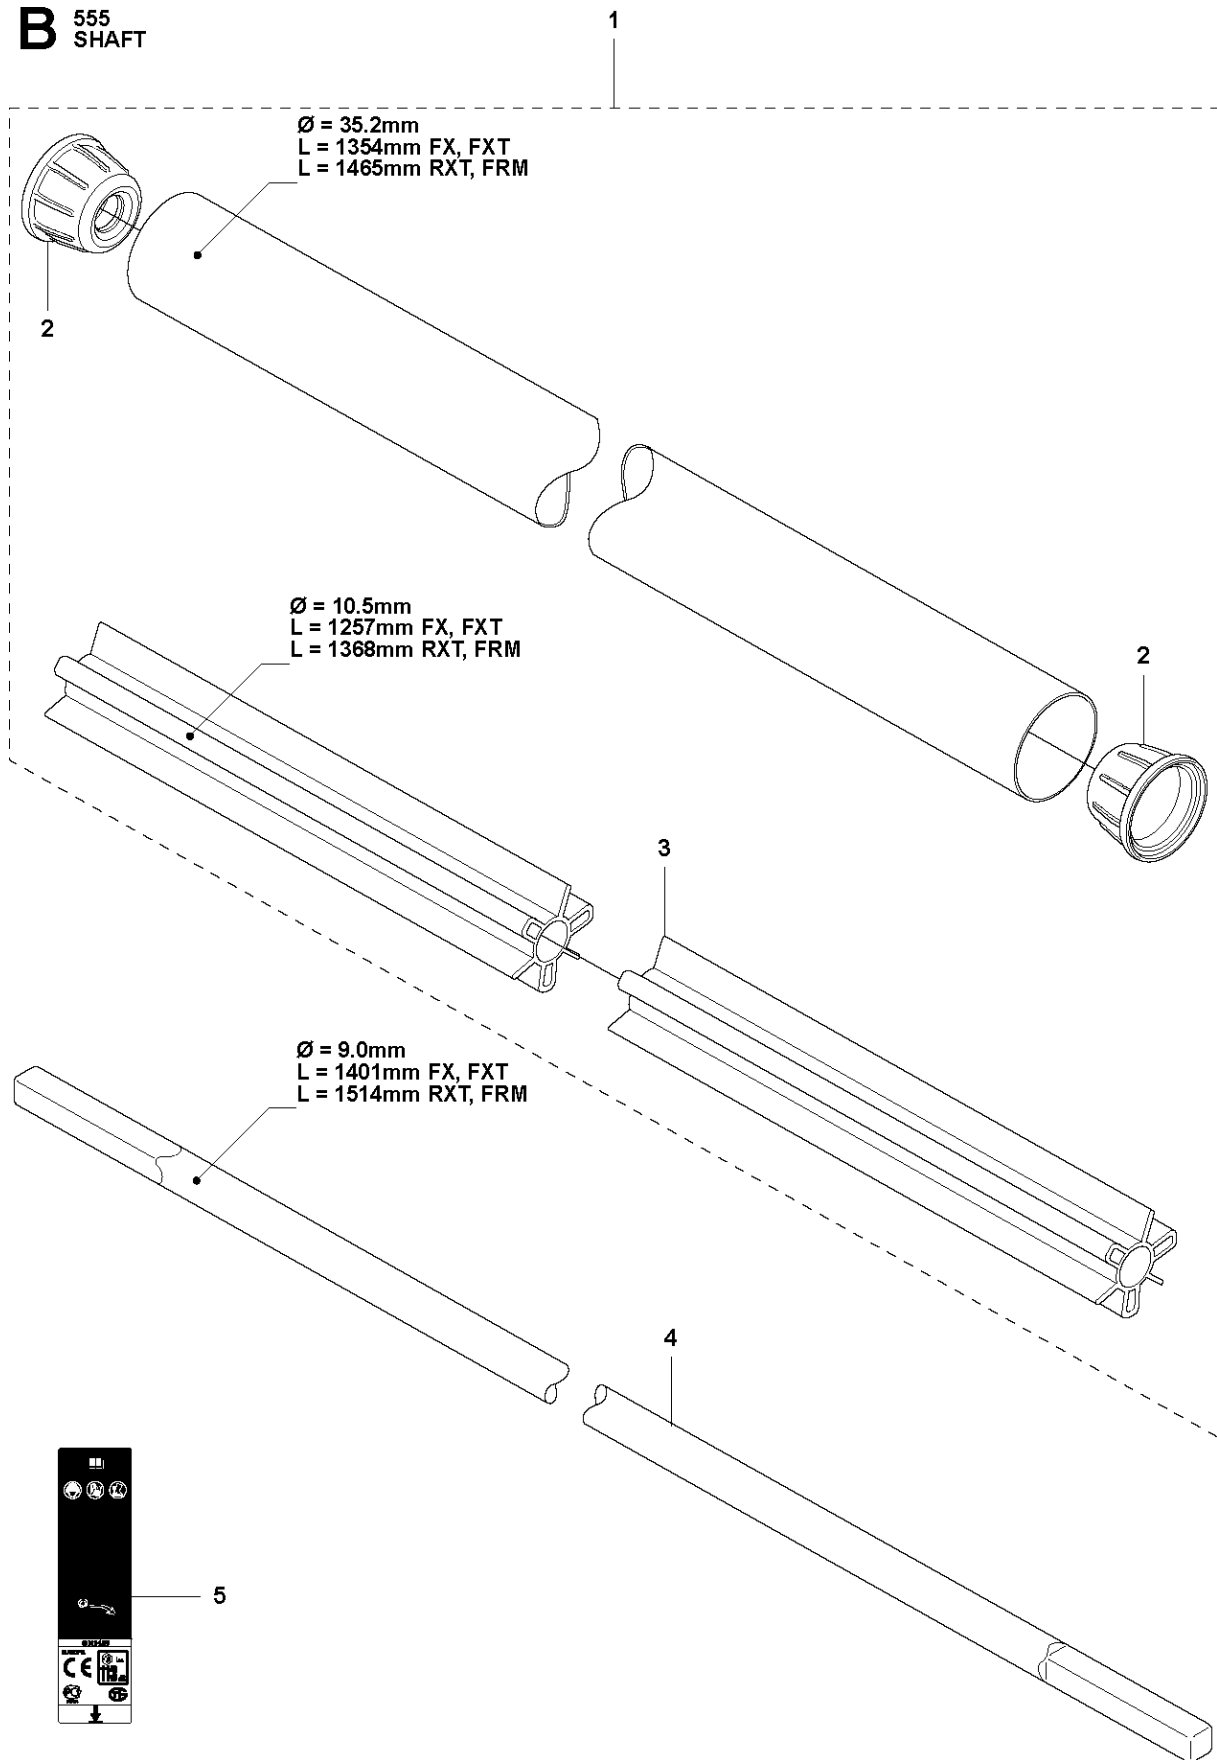

SPARE PARTS LIST

BRUSHCUTTERS/CLEARING SAWS

555 RXT

BEVEL GEAR

555 RXT

Ref	Part No	Description	Remark	QTY	KIT
1	537 42 84-07	BEVEL GEAR	Incl. Pos. 2-13	1	
2	537 42 85-01	GEAR HOUSING		1	1
3	738 21 01-10	BALL BEARING		1	1
4	503 25 25-01	BALL BEARING		1	1
5	735 31 33-10	CIRCLIP		1	1
6	503 25 18-01	BEARING		1	1
7	735 31 17-00	CIRCLIP		1	1
8	735 31 31-10	CIRCLIP		1	1
9	502 43 46-01	GEAR WHEEL KIT	Kit	1	1
10	503 20 15-01	SCREW IHHM		1	1
11	725 53 72-65	SCREW IHSCM		2	1
12	501 36 59-01	ATTACHMENT PLATE		1	1
13	503 20 07-76	SCREW IHSCFM		1	1
14	537 18 95-01	SCREW		1	
15	537 35 14-02	DRIVER	Incl. Pos. 16	1	
16	537 24 03-01	GRASS SEALING		1	15
17	544 21 78-01	SUPPORT FLANGE		1	
18	503 22 73-01	NUT		1	
19	574 40 44-01	LOCKING NUT		1	1

B 555
SHAFT

SHAFT

555 RXT

Ref	Part No	Description	Remark	QTY KIT	
1	502 25 94-03	TUBE	Incl. Pos. 2-3	1	
2	544 32 05-01	SPACER		2	1
3	544 86 85-02	BEARING SHAFT	L=1368mm, Ø=10.5mm	1	1
4	544 15 67-02	DRIVE SHAFT	L=1514mm, Ø=9.0mm	1	
5	589 29 51-01	LABEL		1	

SUSPENSION

555 RXT

Ref	Part No	Description	Remark	QTY	KIT
1	581 97 87-01	SUSPENSION		1	
2	544 37 83-01	RETAINER		1	
3	544 37 85-01	COVER		1	
4	506 06 88-01	SPRING		1	
5	544 36 77-01	PARALLEL PIN		1	
6	544 23 09-01	ANTIVIBRATION ELEMENT		2	
7	503 20 07-74	SCREW IHSCFM		3	
8	725 53 72-65	SCREW IHSCM		1	
9	502 19 71-01	SQUARE NUT		1	
10	503 85 73-02	COVER		1	
11	504 02 38-01	LOOP	Incl. Pos. 12-19	1	
12	537 39 57-01	BAND		1	11
13	537 20 18-03	LOOP		1	11
14	537 42 74-01	GUIDE RAIL		1	11
15	537 42 70-01	LEVER		1	11
16	537 42 73-01	NUT		1	11
17	544 25 07-01	WEAR PROTECTION		1	11
18	503 20 07-25	SCREW IHSCFM		1	11
19	503 23 00-11	WASHER		1	11
20	586 20 27-03	WEAR PROTECTION		1	