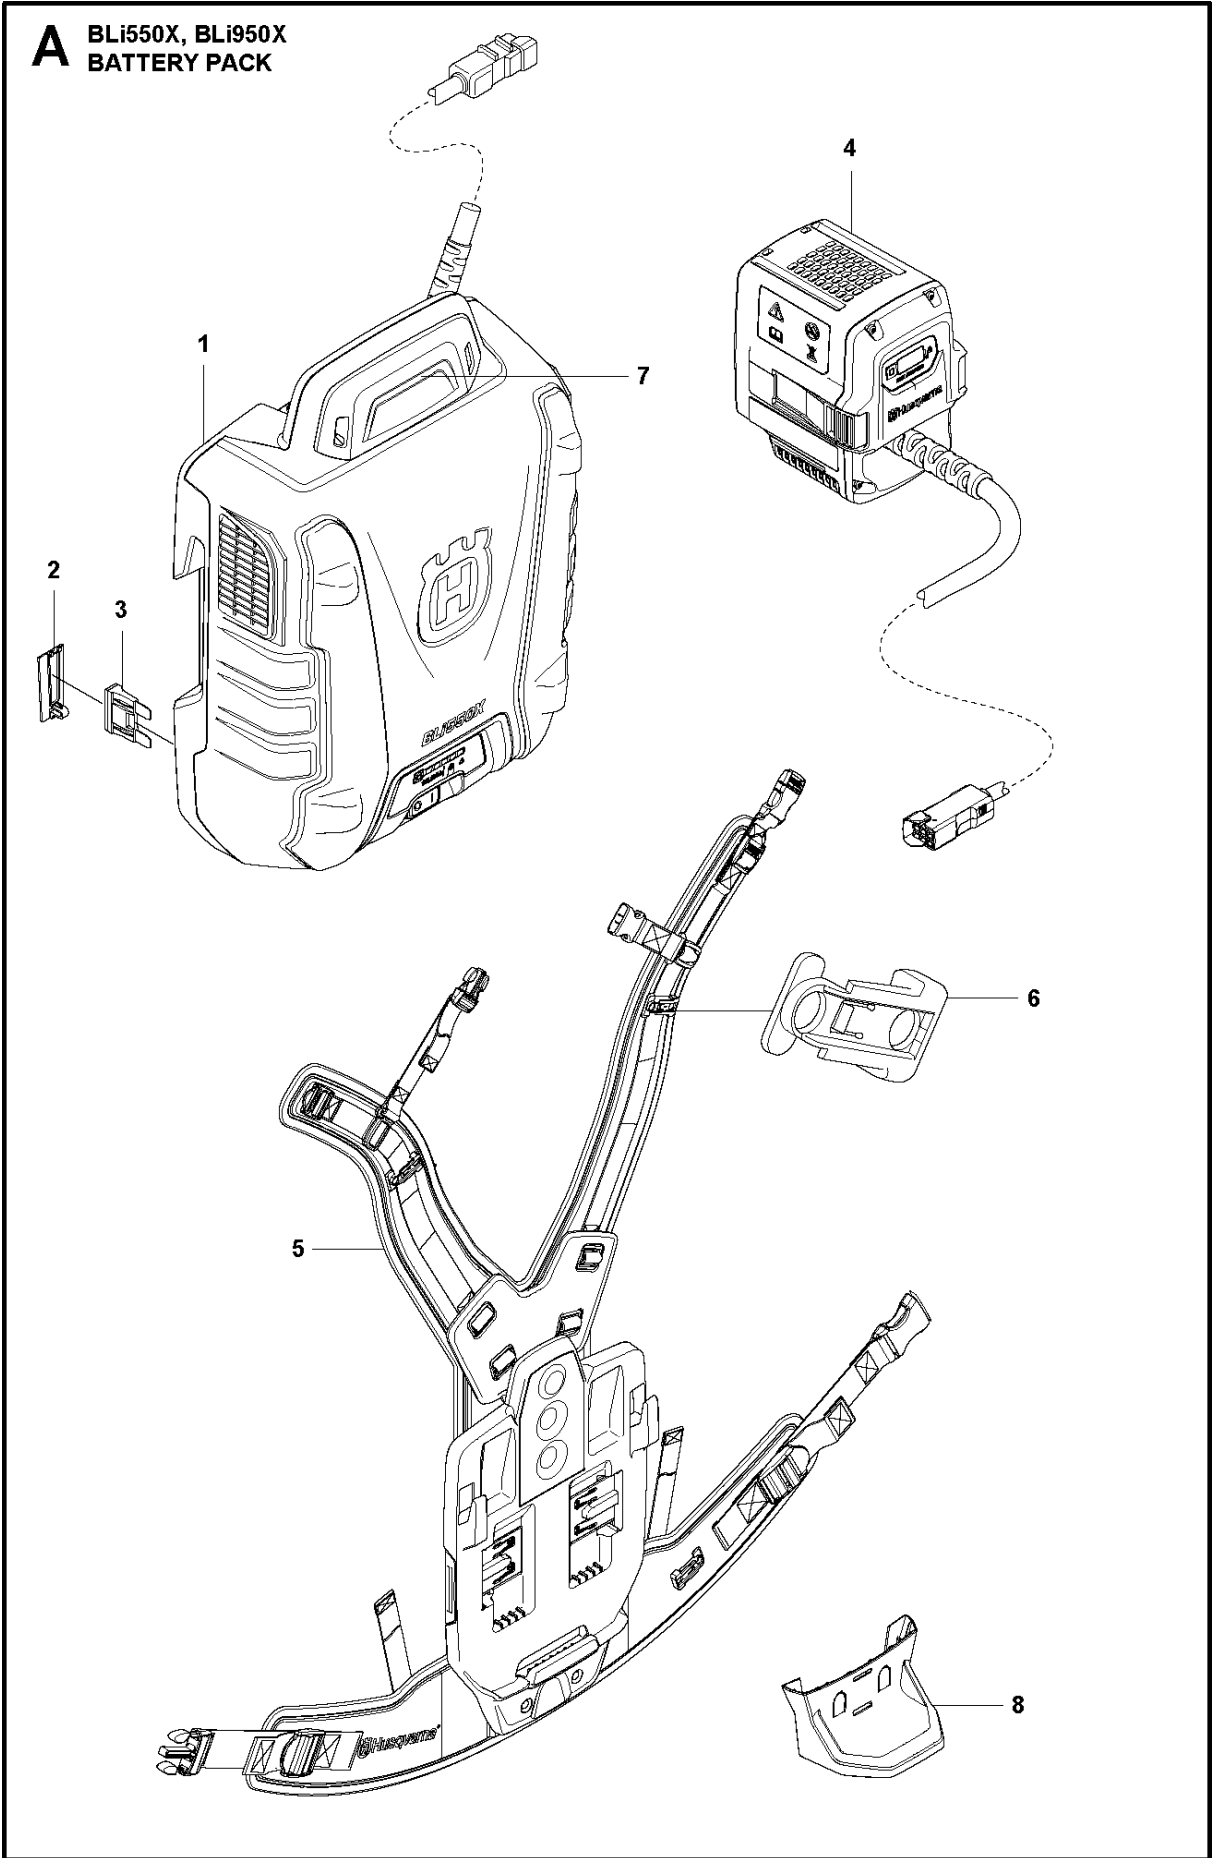

# SPARE PARTS LIST

ACCESSORIES AND TOOLS

BLi550X, BLi950X, 2018-06

## BATTERY PACK

BLi550X, BLi950X, 2018-06

Ref	Part No	Description	Remark	QTY KIT
1	579 82 22-01	BATTERY	BLi950X	1
1	579 82 44-01	BATTERY	BLi550X	1
2	582 77 17-01	FUSE	FUSE CAP	1
3	582 76 87-01	FUSE		1
4	582 78 05-01	BATTERY ADAPTER	ADAPTER ASSY	1
5	582 90 90-01	HARNES ASSY		1
6	585 44 30-01	FIXING PLATE		1
7	581 54 66-01	HANDLE	HANDLE COVER	1
8	501 82 66-01	SUPPORT		1