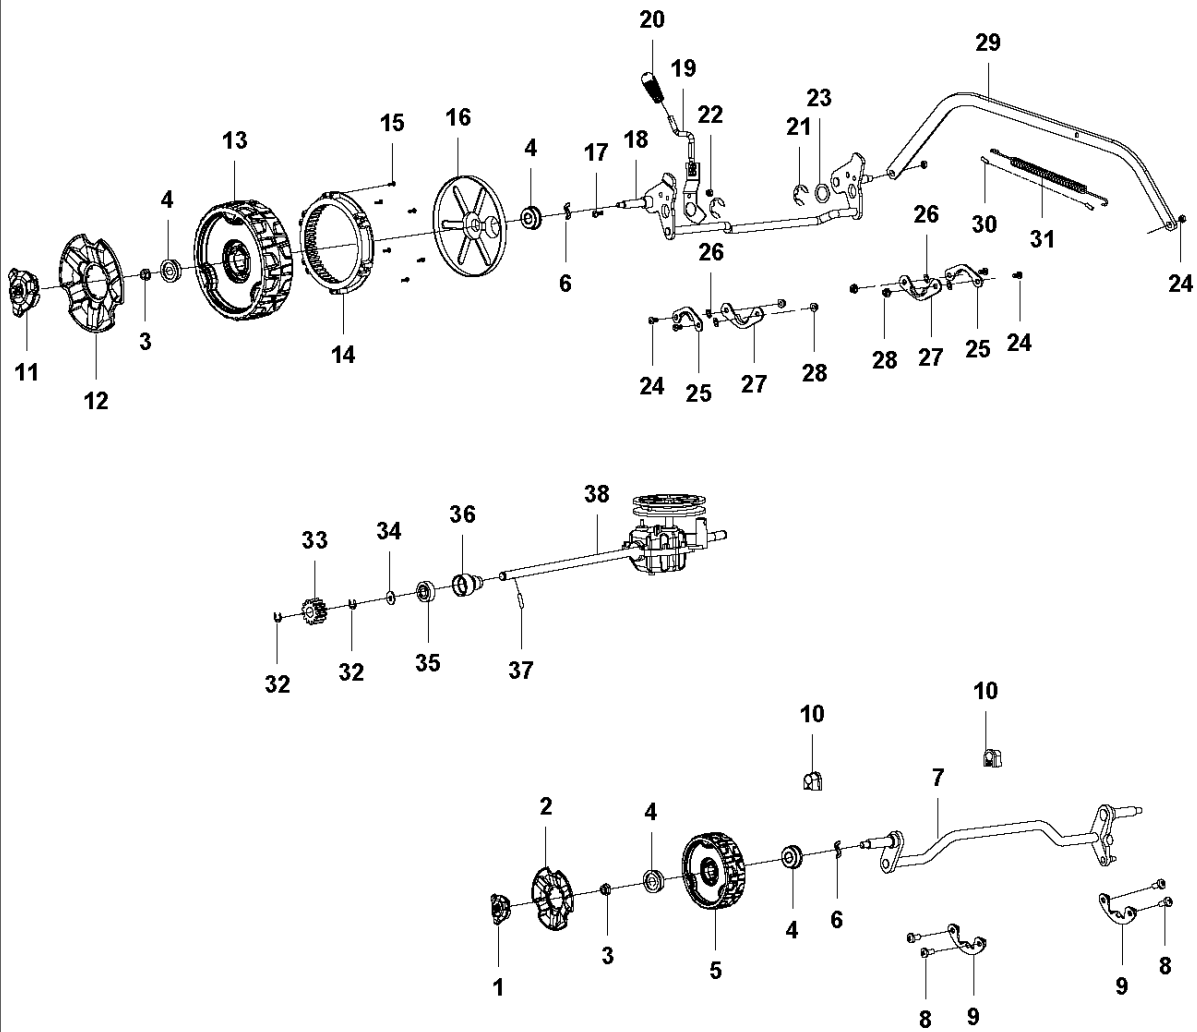

MOWER DECK

MOWER DECK / CUTTING DECK

LC140 S, 967320101, 2016-09

Ref	Part No	Description	Remark	QTY KIT
1	587 58 50-01	WHEEL COVER		2
2	587 58 52-01	WHEEL COVER		2
3	587 91 35-01	LOCKING BOLT		4
4	587 91 29-01	BEARING		8
5	587 58 54-01	WHEEL		2
6	587 91 46-01	WASHER		4
7	587 91 15-01	AXLE		1
8	587 91 25-01	SCREW		4
9	587 91 10-01	FIXING PLATE		2
10	587 90 97-01	LOCKING RING		2
11	587 58 51-01	WHEEL COVER		2
12	587 58 53-01	WHEEL COVER		2
13	587 58 55-01	WHEEL		2
14	587 91 01-01	GEAR WHEEL		2
15	587 91 21-01	SCREW		14
16	587 58 62-01	COVER		2
17	587 91 27-01	WASHER		1
18	587 91 16-01	AXLE		1
19	502 23 05-01	HANDLE ASSY		1
20	587 58 57-01	KNOB		1
21	587 91 48-01	WASHER		2
22	587 91 31-01	LOCKING BOLT		3
23	587 91 08-01	WASHER		1
24	587 91 26-01	SCREW		5
25	587 99 35-01	WASHER		2
26	587 99 25-01	O-RING		4
27	587 91 09-01	FIXING PLATE		2
28	587 91 34-01	LOCK NUT		4
29	502 23 06-01	CONNECTING ROD		1
30	587 91 58-01	TUBING		2
31	587 91 49-01	SPRING		1
32	587 91 47-01	WASHER		4
33	587 91 57-01	GEAR ASSY		1
34	587 91 45-01	WASHER		2
35	587 91 30-01	BEARING		2
36	587 91 55-01	BEARING HOUSING		2
37	587 91 52-01	PIN		2
38	587 90 87-01	GEARBOX ASSY		1