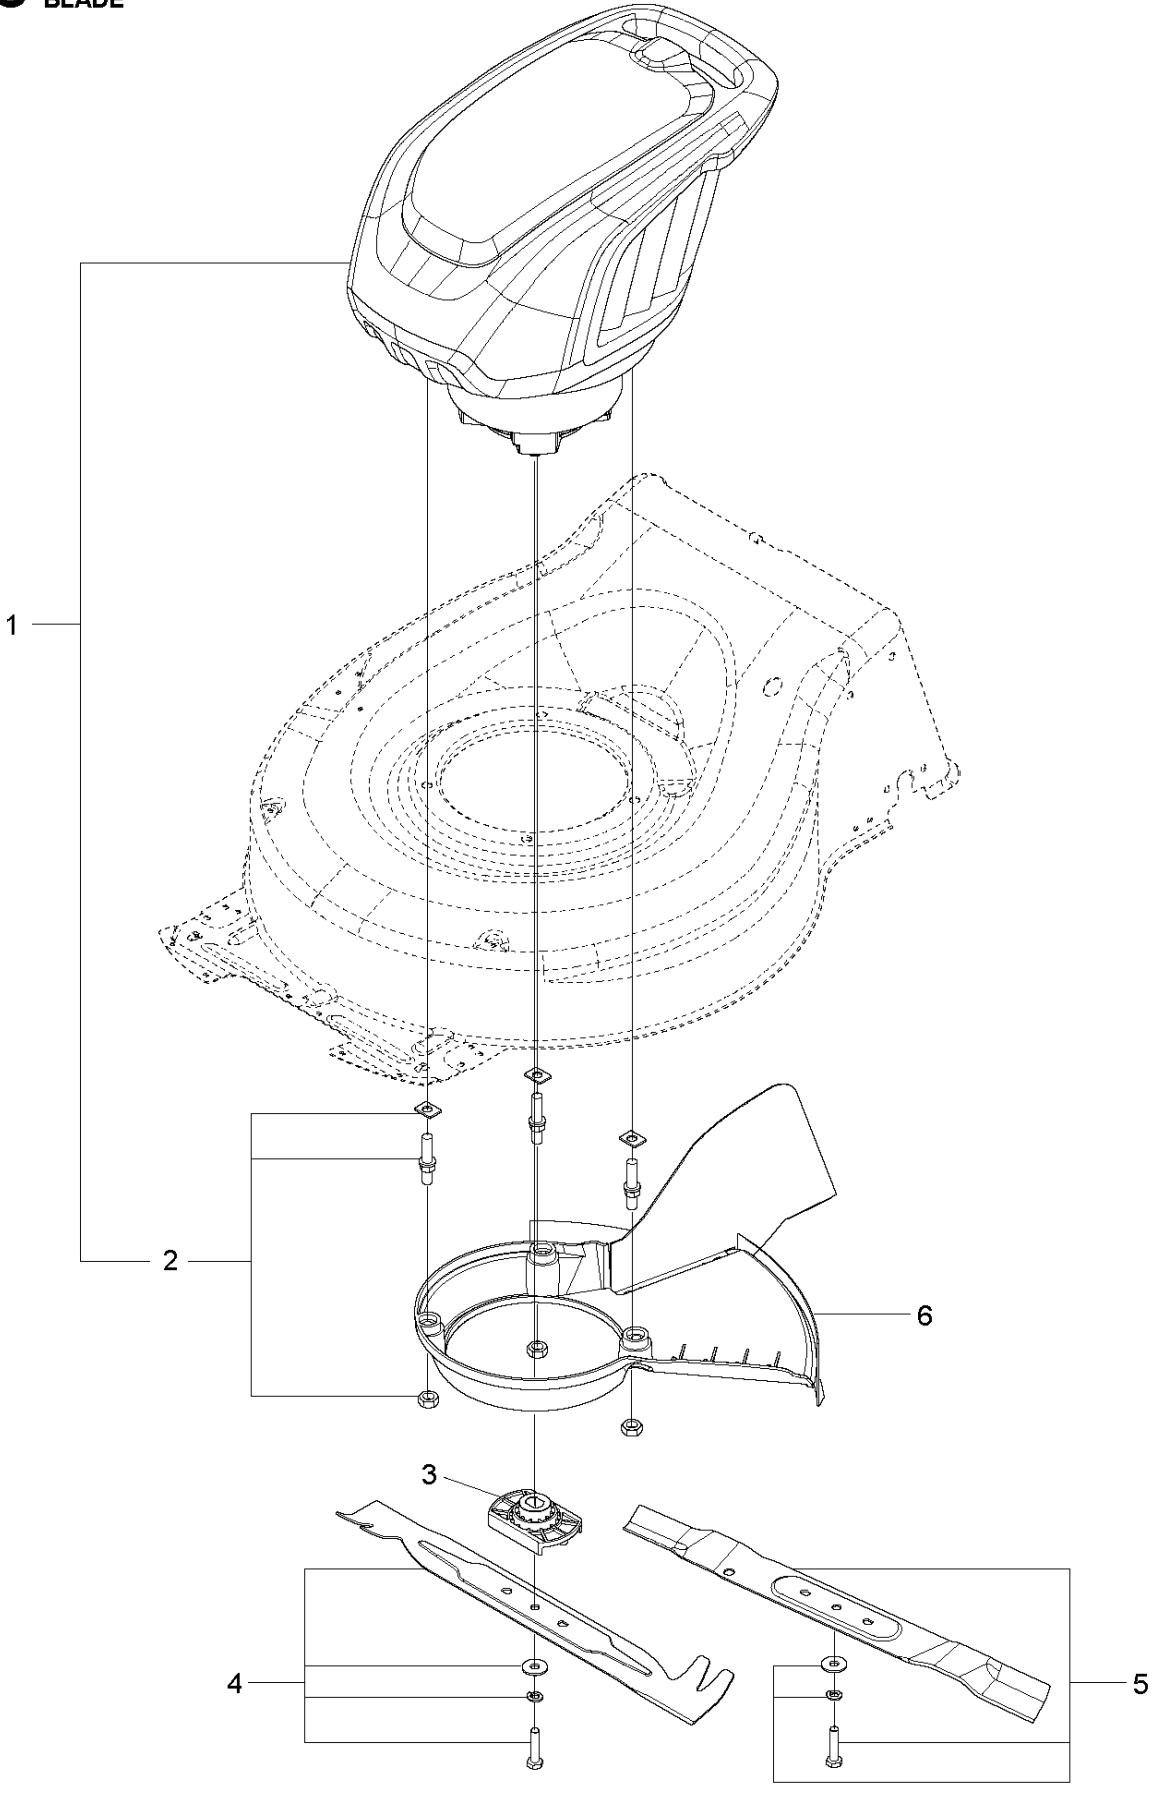

C LE221R
BLADE

BLADE MOTOR & CUTTING EQUIPMENT

LE221 R, 967820501, 2018-01

Ref	Part No	Description	Remark	QTY KIT
1	593 30 01-02	POWER UNIT	Powerhead assy	1
2	593 73 77-01	SCREW KIT	DAYE POS 137+138+139	2
3	591 08 43-01	BLADE SUPPORT	Transmission system	1
4	593 73 82-02	BLADE KIT	"20"" Collect blade with fasteners"	1
5	593 73 82-01	BLADE KIT	"20"" Mulch blade with fasteners"	1
6	591 43 87-01	BELT COVER	For 20 inch mower	1