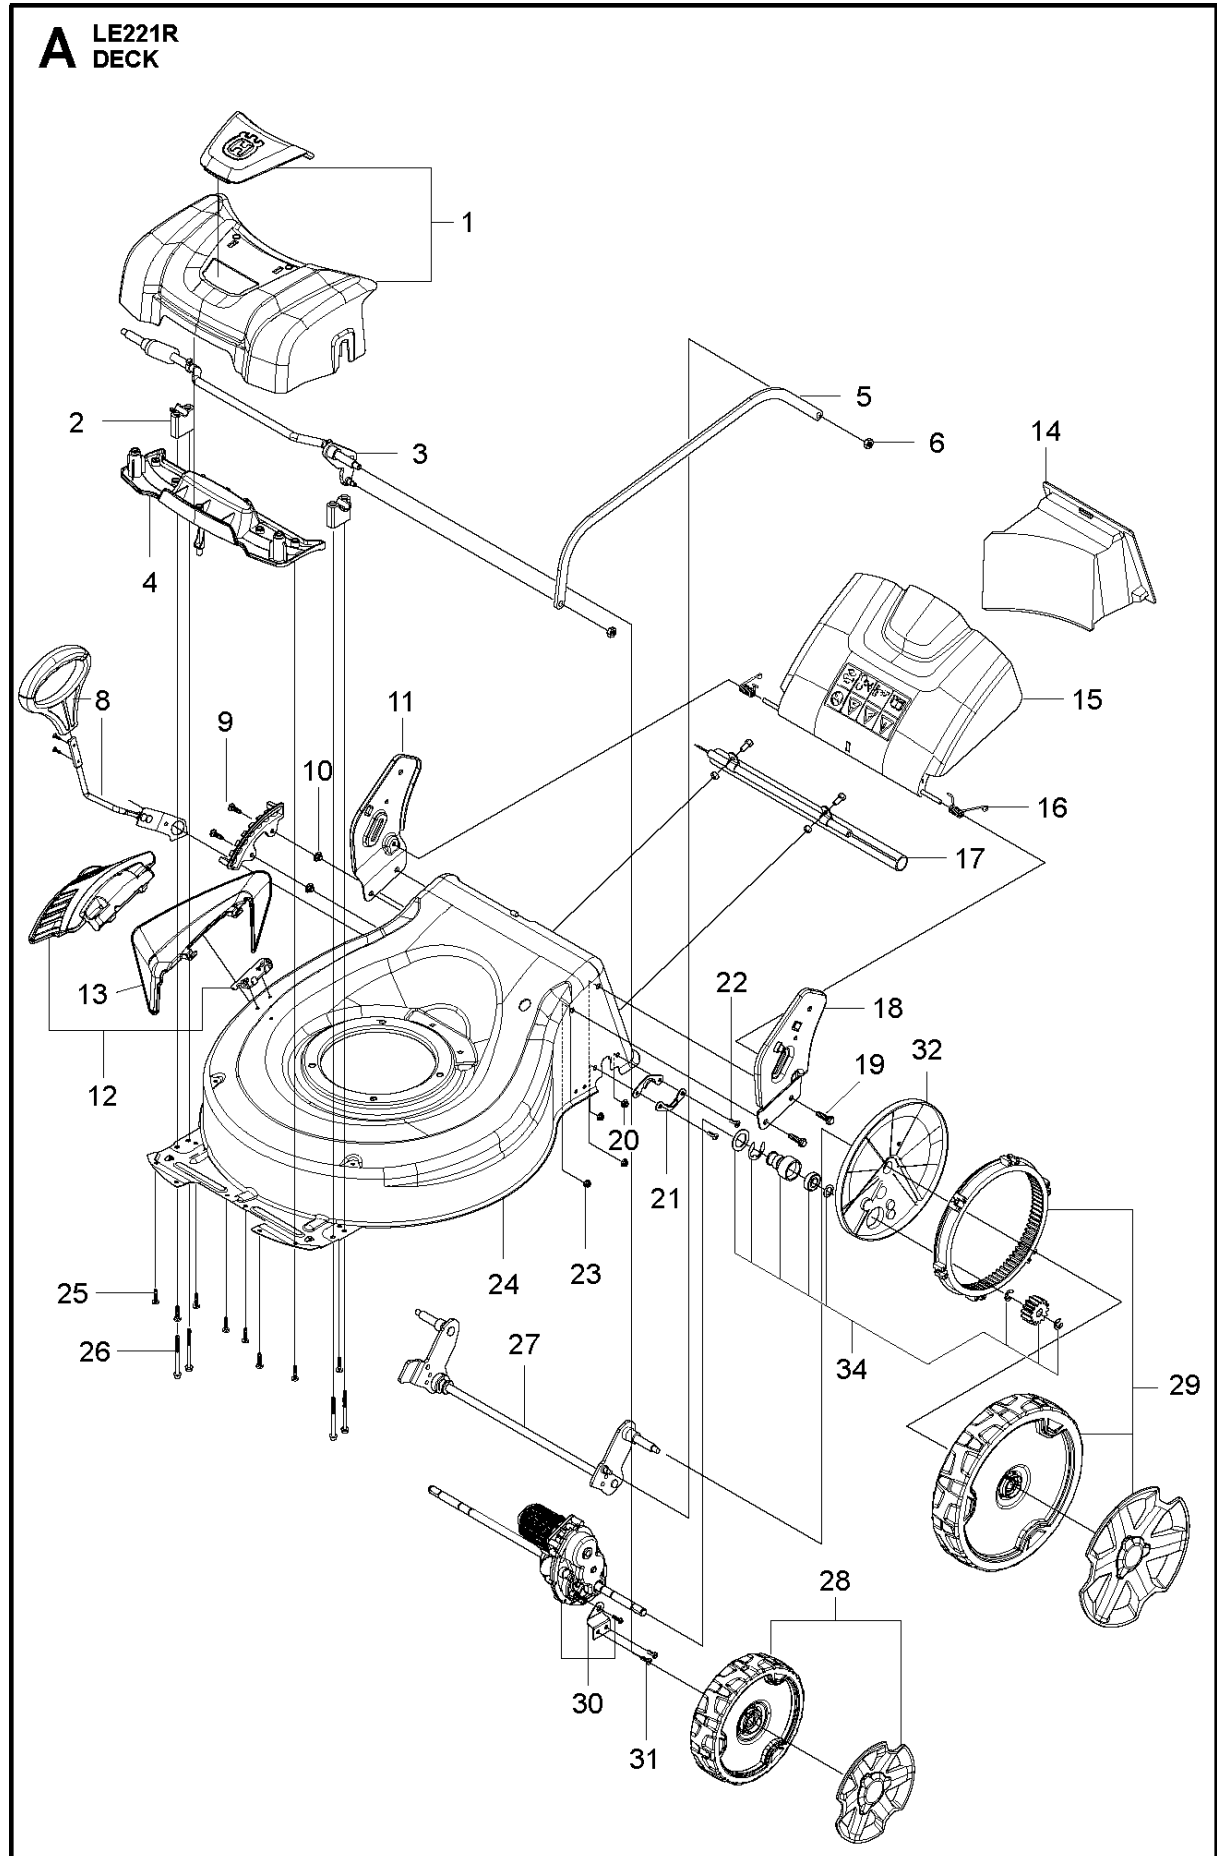

## MOWER DECK / CUTTING DECK

LE221 R, 967820501, 2018-01

Ref	Part No	Description	Remark	QTY KIT
1	593 29 11-01	FRONT COVER ASSY	Front cover upper	1
2	593 29 21-01	BRACKET	Front axle	2
3	593 29 29-01	WHEEL AXLE	Suspension	1
4	591 43 04-01	COVER	Front cover low	1
5	593 29 30-01	ROD	Suspension	1
6	587 91 31-01	LOCKING BOLT	M6	2
8	593 31 01-01	LEVER ASSY	Height adjustment handle	1
9	593 73 03-01	SCREW	Machined M6*12	2
10	582 79 46-01	LOCK NUT	M6 hex flange locking	2
11	591 43 15-01	HANDLE SUPPORT	Right side	1
12	593 29 34-01	HATCH	Side discharge	1
13	593 29 33-01	DEFLECTOR	Side discharge	1
14	593 29 35-01	MULCH PLUG		1
15	591 43 03-01	HATCH	Rear discharge	1
16	593 29 36-01	SPRING	Rear discharge hatch	2
17	593 29 37-01	FLAP	Rear tail	1
18	591 43 14-01	HANDLE SUPPORT	Left side	1
19	587 91 39-01	BOLT		4
20	582 79 46-01	LOCK NUT		2
21	593 31 02-01	BRACKET	rear axle bracket assy	4
22	587 91 26-01	SCREW		4
23	587 91 35-01	LOCKING BOLT		4
24	593 29 39-01	CHASSIS	Deck assy	1
25	592 97 38-01	SCREW		8
26	593 75 54-01	SCREW		4
27	593 29 41-01	WHEEL AXLE	Suspension	1
28	593 73 63-01	WHEEL ASSY	Front	2
29	593 73 65-02	WHEEL ASSY	Rear, drive	2
30	593 29 61-01	TRANSMISSION	Assy	1
31	587 91 41-01	BOLT	Transmission assy screws	2
32	591 43 97-01	DUST COVER	"20"" mower"	2
34	593 73 62-01	TRANSMISSION KIT	Including bearing, pinion, fastening elements and washers	2