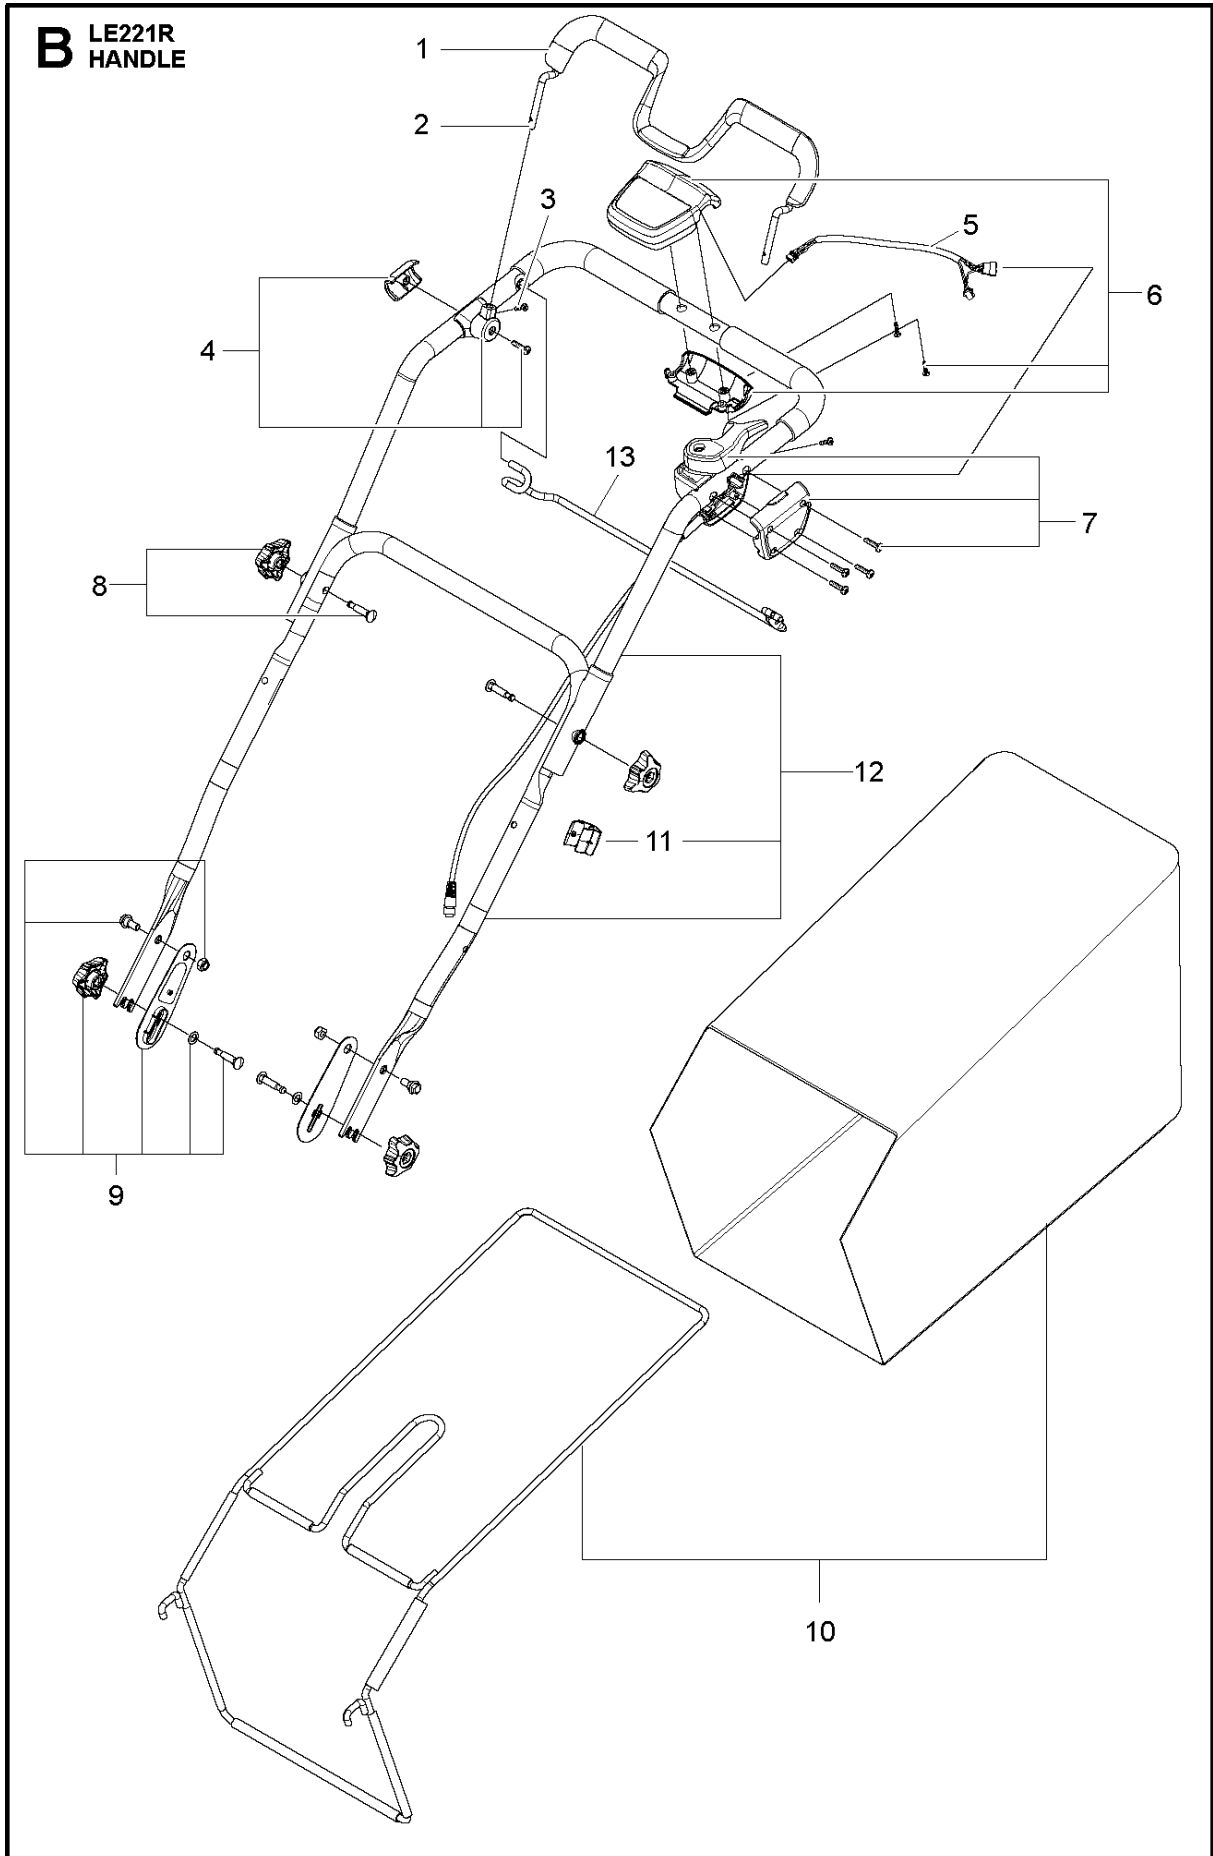

# SPARE PARTS LIST

LAWN MOWERS: CONSUMER  
WALK-BEHINDS

LE221 R, 967820501, 2018-01

## MOWER DECK / CUTTING DECK

LE221 R, 967820501, 2018-01

Ref	Part No	Description	Remark	QTY KIT
1	593 29 11-01	FRONT COVER ASSY	Front cover upper	1
2	593 29 21-01	BRACKET	Front axle	2
3	593 29 29-01	WHEEL AXLE	Suspension	1
4	591 43 04-01	COVER	Front cover low	1
5	593 29 30-01	ROD	Suspension	1
6	587 91 31-01	LOCKING BOLT	M6	2
8	593 31 01-01	LEVER ASSY	Height adjustment handle	1
9	593 73 03-01	SCREW	Machined M6*12	2
10	582 79 46-01	LOCK NUT	M6 hex flange locking	2
11	591 43 15-01	HANDLE SUPPORT	Right side	1
12	593 29 34-01	HATCH	Side discharge	1
13	593 29 33-01	DEFLECTOR	Side discharge	1
14	593 29 35-01	MULCH PLUG		1
15	591 43 03-01	HATCH	Rear discharge	1
16	593 29 36-01	SPRING	Rear discharge hatch	2
17	593 29 37-01	FLAP	Rear tail	1
18	591 43 14-01	HANDLE SUPPORT	Left side	1
19	587 91 39-01	BOLT		4
20	582 79 46-01	LOCK NUT		2
21	593 31 02-01	BRACKET	rear axle bracket assy	4
22	587 91 26-01	SCREW		4
23	587 91 35-01	LOCKING BOLT		4
24	593 29 39-01	CHASSIS	Deck assy	1
25	592 97 38-01	SCREW		8
26	593 75 54-01	SCREW		4
27	593 29 41-01	WHEEL AXLE	Suspension	1
28	593 73 63-01	WHEEL ASSY	Front	2
29	593 73 65-02	WHEEL ASSY	Rear, drive	2
30	593 29 61-01	TRANSMISSION	Assy	1
31	587 91 41-01	BOLT	Transmission assy screws	2
32	591 43 97-01	DUST COVER	"20"" mower"	2
34	593 73 62-01	TRANSMISSION KIT	Including bearing, pinion, fastening elements and washers	2