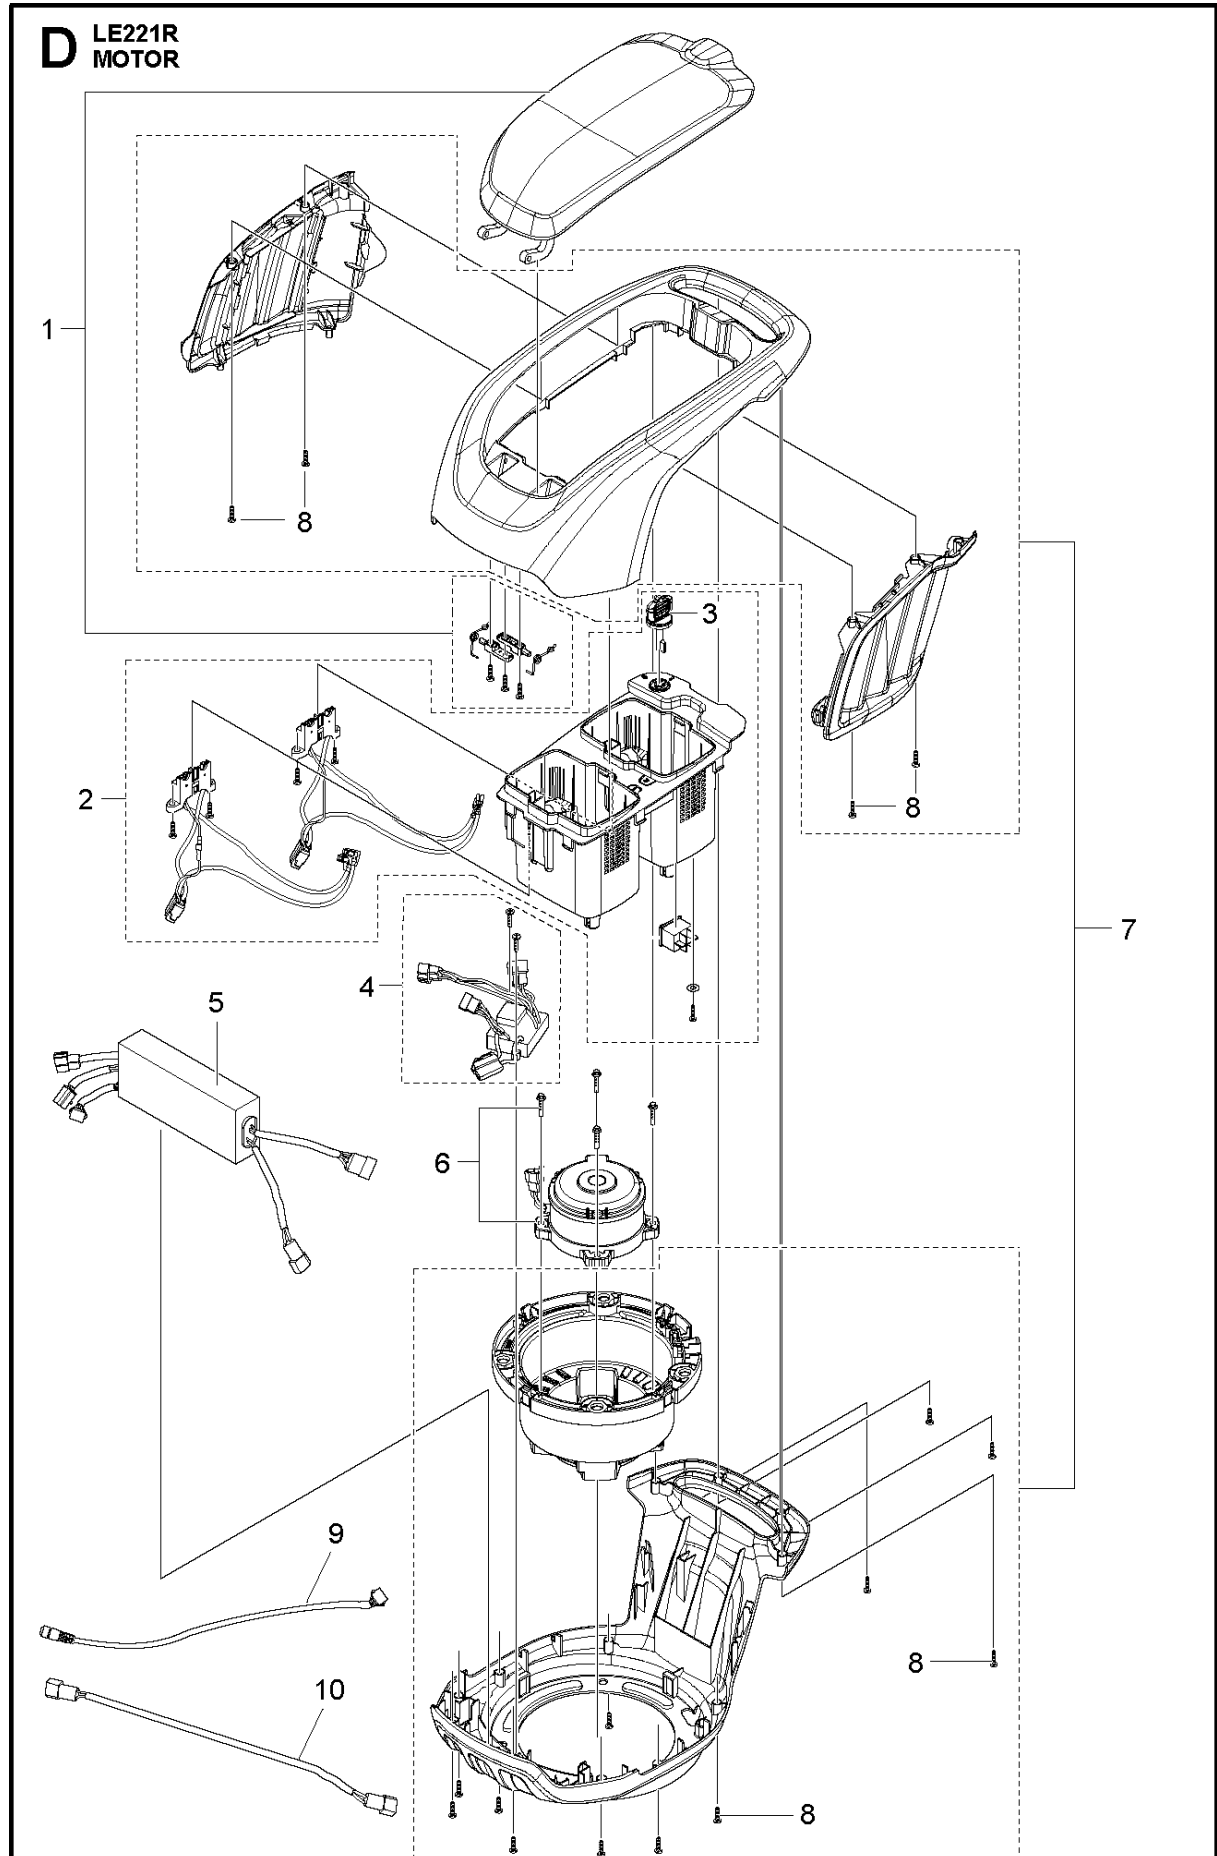

MOTOR

LE221 R, 967820501, 2018-01

Ref	Part No	Description	Remark	QTY KIT
1	593 12 43-01	LID ASSY	Battery pocket lid	1
2	593 12 45-01	BATTERY BOX	Battery pocket assy	1
3	501 49 01-01	KEY	battery pocket key	1
4	593 13 36-01	CONTACT PLATE	Control plate assy	1
5	593 30 03-02	CONTROL UNIT		1
6	593 78 38-01	SCREW KIT	Brushless motor 900W	4
7	593 20 39-01	ENGINE HOOD ASSY	Power unit plastic cover assy	1
8	593 75 55-01	SCREW	Engine hood screws	16
9	593 78 39-01	CABLE	To handle	1
10	593 72 26-01	CABLE	To transmission	1