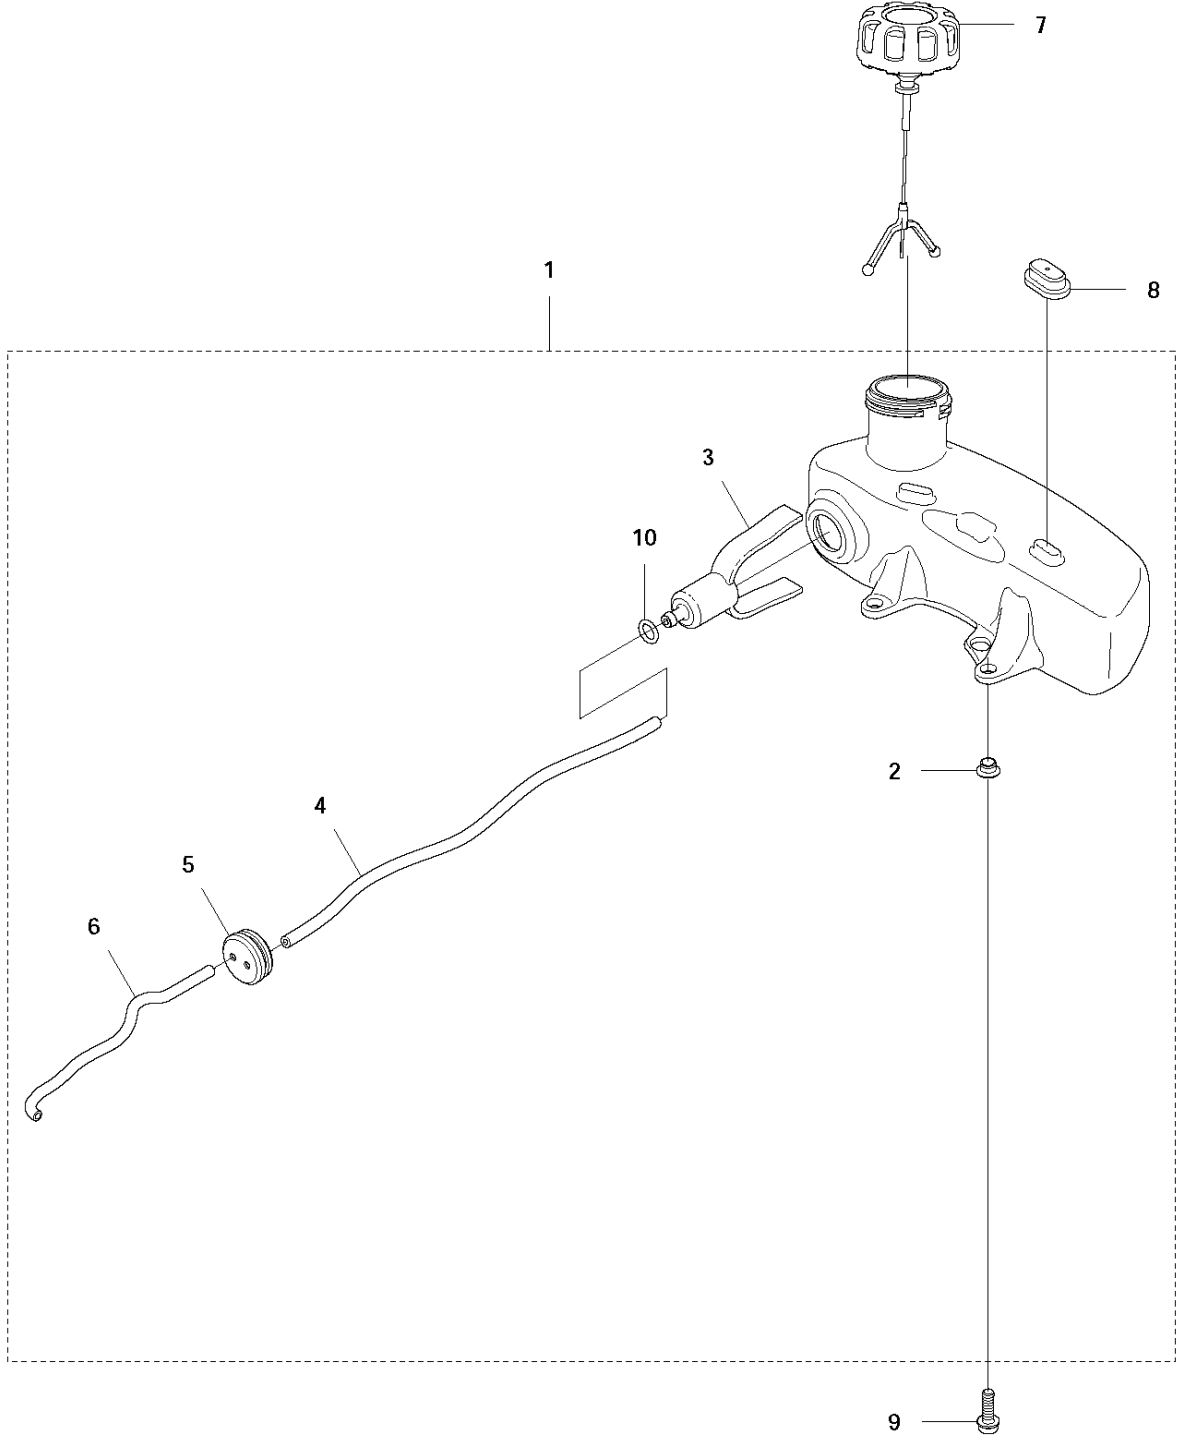

D 122HD60
FUEL TANK

FUEL TANK

122 HD60, 2011-04

Ref	Part No	Description	Remark	QTY	KIT
1	523 01 42-03	TANK ASSY		1	
2	544 10 58-02	TUBULAR RIVET		2	1
3	574 60 39-01	FUEL FILTER		1	1
4	544 32 50-02	FUEL HOSE	300mm	1	1
5	575 55 38-01	GROMMET		1	1
6	574 60 02-01	HOSE	150mm	1	1
7	590 32 46-01	TANK CAP ASSY		1	
8	525 82 20-01	FUEL TANK ISOLATOR		2	
9	525 75 51-01	SCREW ITXSCFM		2	
10	537 18 49-01	O-RING		1