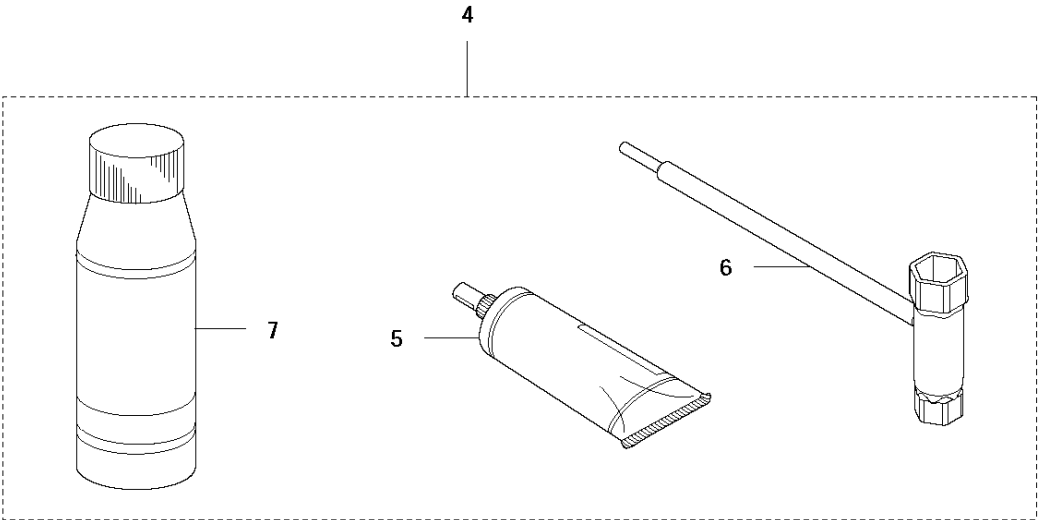

N 122HD60
ACCESSORIES

ACCESSORIES

122 HD60, 2011-04

Ref	Part No	Description	Remark	QTY KIT	
1	577 50 12-01	ACCESSORY BAG		1	
2	577 76 56-01	GREASE		1	1
3	575 73 82-01	COMBINATION WRENCH		1	1
4	577 50 12-02	ACCESSORY BAG	US	1	
5	577 76 56-01	GREASE		1	4
6	575 73 82-01	COMBINATION WRENCH		1	4
7	530 03 02-70	OIL	OIL (BLUE CAP) XP 2	1	4
8	544 14 22-01	GREASE	UL22	1	
9	544 14 21-01	GREASE	UL21	1	
10	588 81 48-01	GREASE	Shell Gardus	1