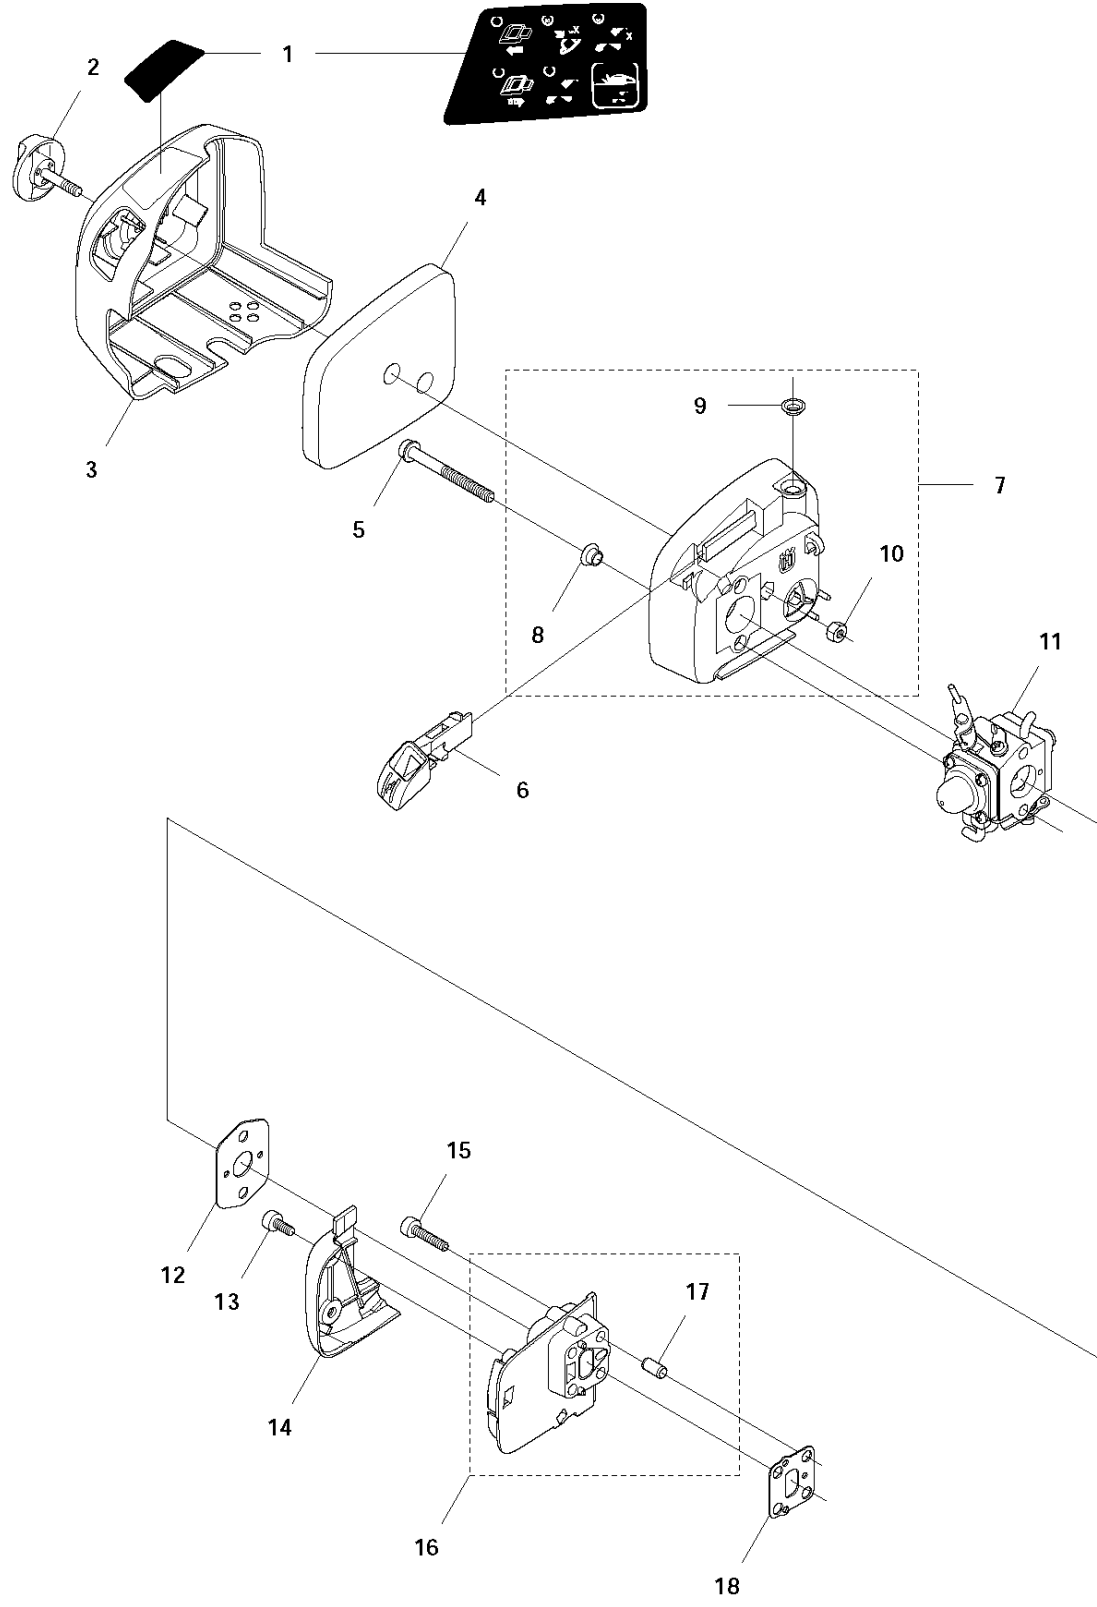

SPARE PARTS LIST

HEDGE TRIMMERS/POLE HEDGE
TRIMMERS

122 HD60, 2011-04

A 122HD60
STARTER

STARTER

122 HD60, 2011-04

Ref	Part No	Description	Remark	QTY	KIT
1	523 00 92-01	STARTER ASSY		1	
2	575 48 95-01	STARTER HANDLE		1	1
3	523 00 99-01	STARTER HOUSING		1	1
4	575 89 64-01	SPRING		1	1
5	574 28 69-02	STARTER CORD		1	1
6	523 01 07-01	STARTER PULLEY		1	1
7	523 01 10-01	SPRING		1	1
8	523 01 12-01	DRIVER		1	1
9	577 22 61-03	SCREW ITXSCT		1	1
10	504 08 80-01	SCREW ITXSCM		4	
11	576 12 08-02	DECAL		1	

B 122HD60
CYLINDER COVER

CYLINDER COVER

122 HD60, 2011-04

Ref	Part No	Description	Remark	QTY	KIT
1	525 74 47-01	HEAT PROTECTOR		1	
2	504 08 80-01	SCREW ITXSCM		2	
3	575 43 47-01	CYLINDER COVER ASSY		1	
4	575 43 46-01	THREAD BUSHING		2	3

C 122HD60
CARBURETOR & AIRFILTER

CARBURETOR & AIR FILTER

122 HD60, 2011-04

Ref	Part No	Description	Remark	QTY	KIT
1	576 64 56-01	DECAL		1	
2	537 21 32-09	KNOB		1	
3	523 01 31-01	AIR FILTER COVER		1	
4	523 01 34-01	AIR FILTER		1	
5	573 92 58-02	SCREW ITXSCFT		2	
6	523 01 25-01	CHOKE		1	
7	523 01 27-01	FILTER HOLDER ASSY		1	
8	544 10 58-02	TUBULAR RIVET		2	7
9	544 10 58-03	TUBULAR RIVET		1	7
10	731 23 14-01	HEXAGON NUT		1	7
11	523 01 24-01	CARBURETTOR		1	
12	525 54 85-01	GASKET		1	
13	574 44 40-02	SCREW ITXSCT		2	
14	576 27 75-01	BRACKET		1	
15	525 76 09-04	SCREW ITXSCM		4	
16	525 74 17-01	MANIFOLD		1	
17	522 91 13-01	TUBULAR RIVET		4	16
18	522 91 85-01	GASKET		1	

D 122HD60
FUEL TANK

FUEL TANK

122 HD60, 2011-04

Ref	Part No	Description	Remark	QTY	KIT
1	523 01 42-03	TANK ASSY		1	
2	544 10 58-02	TUBULAR RIVET		2	1
3	574 60 39-01	FUEL FILTER		1	1
4	544 32 50-02	FUEL HOSE	300mm	1	1
5	575 55 38-01	GROMMET		1	1
6	574 60 02-01	HOSE	150mm	1	1
7	590 32 46-01	TANK CAP ASSY		1	
8	525 82 20-01	FUEL TANK ISOLATOR		2	
9	525 75 51-01	SCREW ITXSCFM		2	
10	537 18 49-01	O-RING		1	