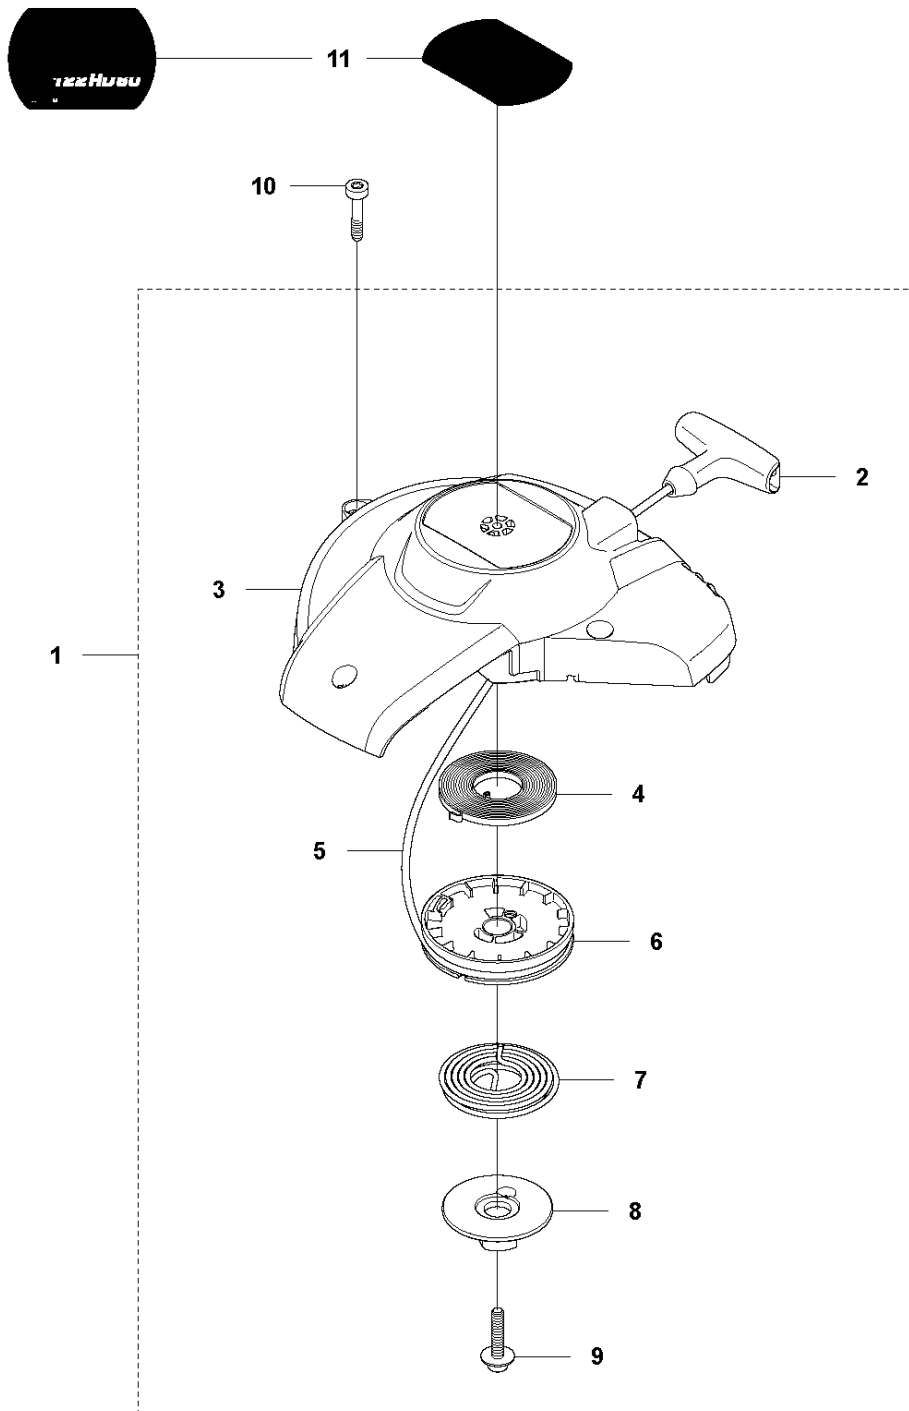

SPARE PARTS LIST

HEDGE TRIMMERS/POLE HEDGE
TRIMMERS

122 HD60, 2011-04

A 122HD60
STARTER

STARTER

122 HD60, 2011-04

Ref	Part No	Description	Remark	QTY	KIT
1	523 00 92-01	STARTER ASSY		1	
2	575 48 95-01	STARTER HANDLE		1	1
3	523 00 99-01	STARTER HOUSING		1	1
4	575 89 64-01	SPRING		1	1
5	574 28 69-02	STARTER CORD		1	1
6	523 01 07-01	STARTER PULLEY		1	1
7	523 01 10-01	SPRING		1	1
8	523 01 12-01	DRIVER		1	1
9	577 22 61-03	SCREW ITXSCT		1	1
10	504 08 80-01	SCREW ITXSCM		4	
11	576 12 08-02	DECAL		1	

B 122HD60
CYLINDER COVER

CYLINDER COVER

122 HD60, 2011-04

Ref	Part No	Description	Remark	QTY	KIT
1	525 74 47-01	HEAT PROTECTOR		1	
2	504 08 80-01	SCREW ITXSCM		2	
3	575 43 47-01	CYLINDER COVER ASSY		1	
4	575 43 46-01	THREAD BUSHING		2	3

C 122HD60
CARBURETOR & AIRFILTER

CARBURETOR & AIR FILTER

122 HD60, 2011-04

Ref	Part No	Description	Remark	QTY	KIT
1	576 64 56-01	DECAL		1	
2	537 21 32-09	KNOB		1	
3	523 01 31-01	AIR FILTER COVER		1	
4	523 01 34-01	AIR FILTER		1	
5	573 92 58-02	SCREW ITXSCFT		2	
6	523 01 25-01	CHOKE		1	
7	523 01 27-01	FILTER HOLDER ASSY		1	
8	544 10 58-02	TUBULAR RIVET		2	7
9	544 10 58-03	TUBULAR RIVET		1	7
10	731 23 14-01	HEXAGON NUT		1	7
11	523 01 24-01	CARBURETTOR		1	
12	525 54 85-01	GASKET		1	
13	574 44 40-02	SCREW ITXSCT		2	
14	576 27 75-01	BRACKET		1	
15	525 76 09-04	SCREW ITXSCM		4	
16	525 74 17-01	MANIFOLD		1	
17	522 91 13-01	TUBULAR RIVET		4	16
18	522 91 85-01	GASKET		1	