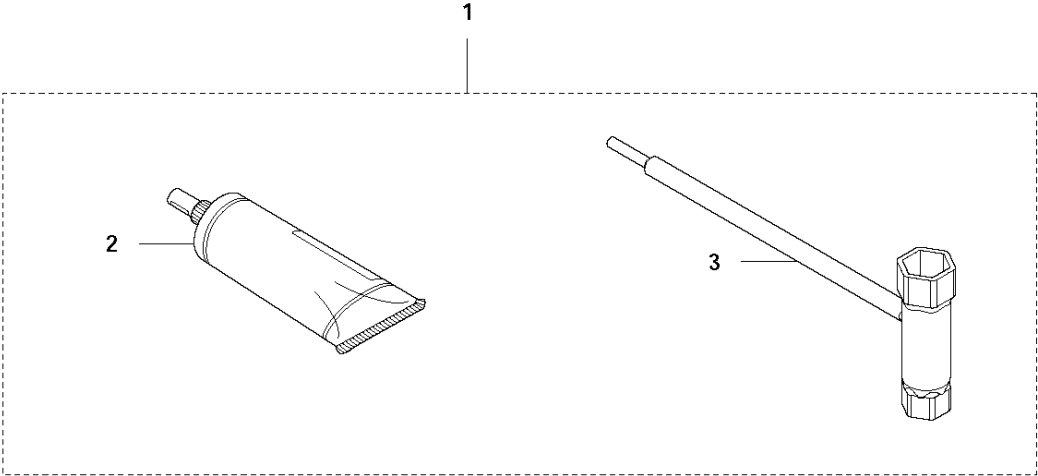

N 122HD60
ACCESSORIES

ACCESSORIES

122 HD60, 2011-04

Ref	Part No	Description	Remark	QTY KIT	
1	577 50 12-01	ACCESSORY BAG		1	
2	577 76 56-01	GREASE		1	1
3	575 73 82-01	COMBINATION WRENCH		1	1
4	577 50 12-02	ACCESSORY BAG	US	1	
5	577 76 56-01	GREASE		1	4
6	575 73 82-01	COMBINATION WRENCH		1	4
7	530 03 02-70	OIL	OIL (BLUE CAP) XP 2	1	4
8	544 14 22-01	GREASE	UL22	1	
9	544 14 21-01	GREASE	UL21	1	
10	588 81 48-01	GREASE	Shell Gardus	1