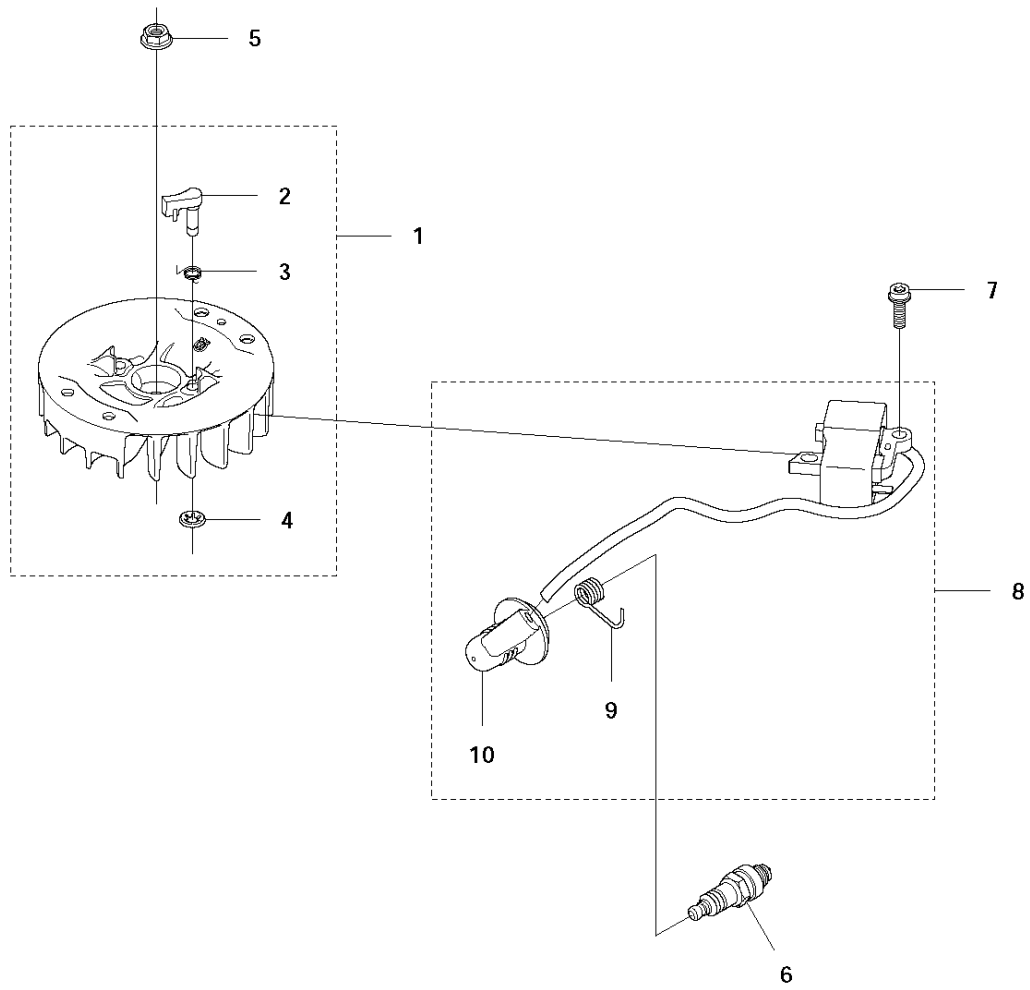

E 122HD60
IGNITION SYSTEM

IGNITION SYSTEM

122 HD60, 2011-04

Ref	Part No	Description	Remark	QTY KIT	
1	525 73 95-01	FLYWHEEL ASSY		1	
2	525 63 71-01	STARTER PAWL		2	1
3	573 95 15-01	SPRING		2	1
4	735 58 30-00	WASHER		2	1
5	731 71 16-51	HEXAGON NUT FLANGE		1	
6	503 23 54-01	SPARK PLUG		1	
7	525 75 51-01	SCREW ITXSCFM		2	
8	525 87 33-01	IGNITION MODULE		1	
9	501 48 56-01	CONTACT SPRING		1	8
10	577 57 25-01	SPARK PLUG CAP		1	8