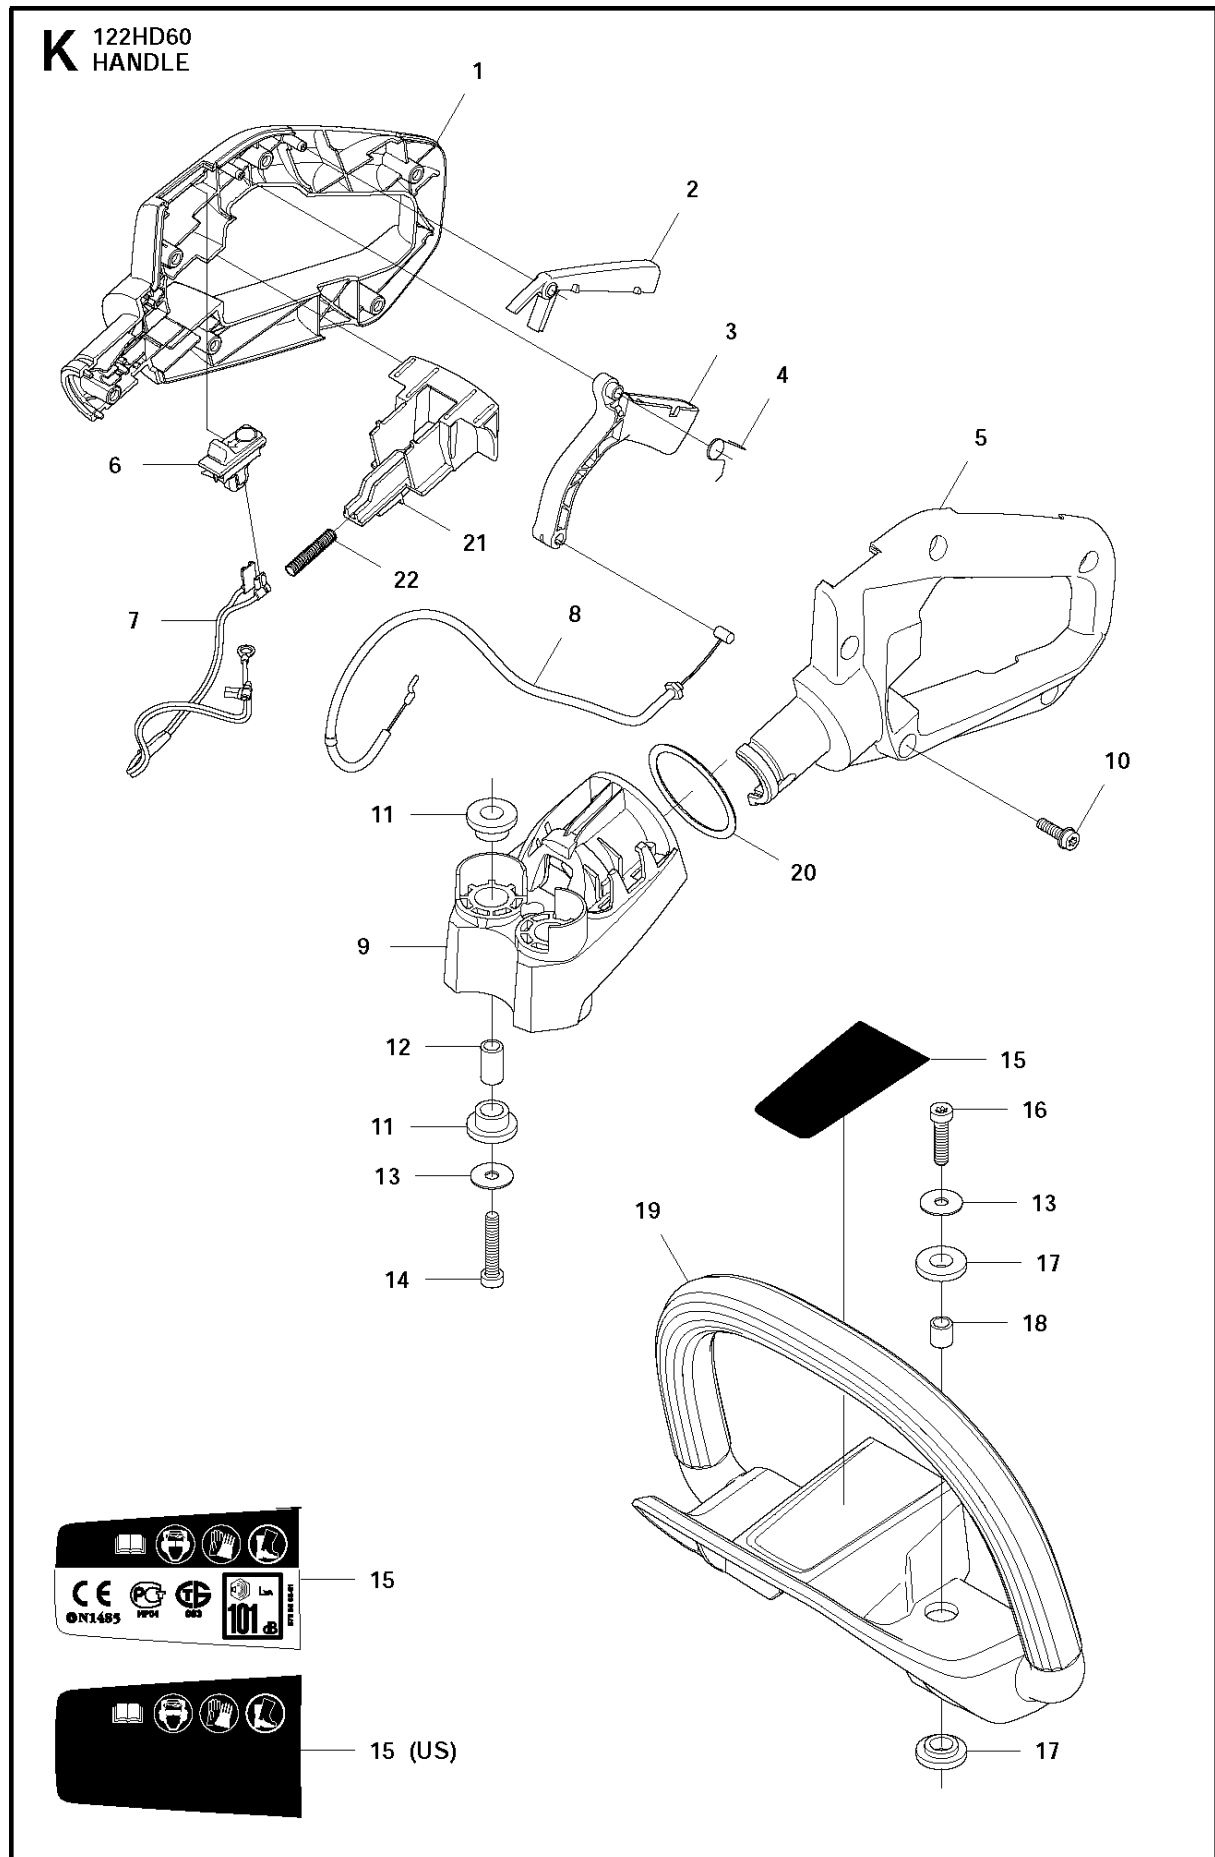

SPARE PARTS LIST

HEDGE TRIMMERS/POLE HEDGE
TRIMMERS

122 HD60, 2011-04

A 122HD60
STARTER

STARTER

122 HD60, 2011-04

Ref	Part No	Description	Remark	QTY	KIT
1	523 00 92-01	STARTER ASSY		1	
2	575 48 95-01	STARTER HANDLE		1	1
3	523 00 99-01	STARTER HOUSING		1	1
4	575 89 64-01	SPRING		1	1
5	574 28 69-02	STARTER CORD		1	1
6	523 01 07-01	STARTER PULLEY		1	1
7	523 01 10-01	SPRING		1	1
8	523 01 12-01	DRIVER		1	1
9	577 22 61-03	SCREW ITXSCT		1	1
10	504 08 80-01	SCREW ITXSCM		4	
11	576 12 08-02	DECAL		1	

Ref	Part No	Description	Remark	QTY KIT
1	504 08 93-01	REAR HANDLE		1
2	504 08 97-01	THROTTLE LOCKOUT		1
3	504 08 94-01	THROTTLE CONTROL		1
4	504 08 96-01	SPRING		1
5	504 08 92-01	REAR HANDLE		1
6	537 41 90-01	SWITCH		1
7	574 48 88-02	SHORT CIRCUIT CABLE		1
8	575 57 21-01	THROTTLE CABLE ASSY		1
9	523 01 54-01	HANDLE HOLDER		1
10	573 92 58-01	SCREW ITXSCFT		6
11	525 63 35-01	ANTIVIBRATION ELEMENT		4
12	525 63 37-01	SLEEVE		2
13	734 18 14-55	WASHER		4
14	544 21 84-05	SCREW ITXSCM		2
15	587 13 00-02	LABEL		1
16	544 21 84-03	SCREW ITXSCM		2
17	525 63 36-01	ANTIVIBRATION ELEMENT		4
18	525 63 38-01	SLEEVE		2
19	504 09 12-01	HANDLE		1
20	575 23 20-02	O-RING		1
21	504 08 95-01	LOCKING BUTTON		1
22	504 08 98-01	RECOIL SPRING		1