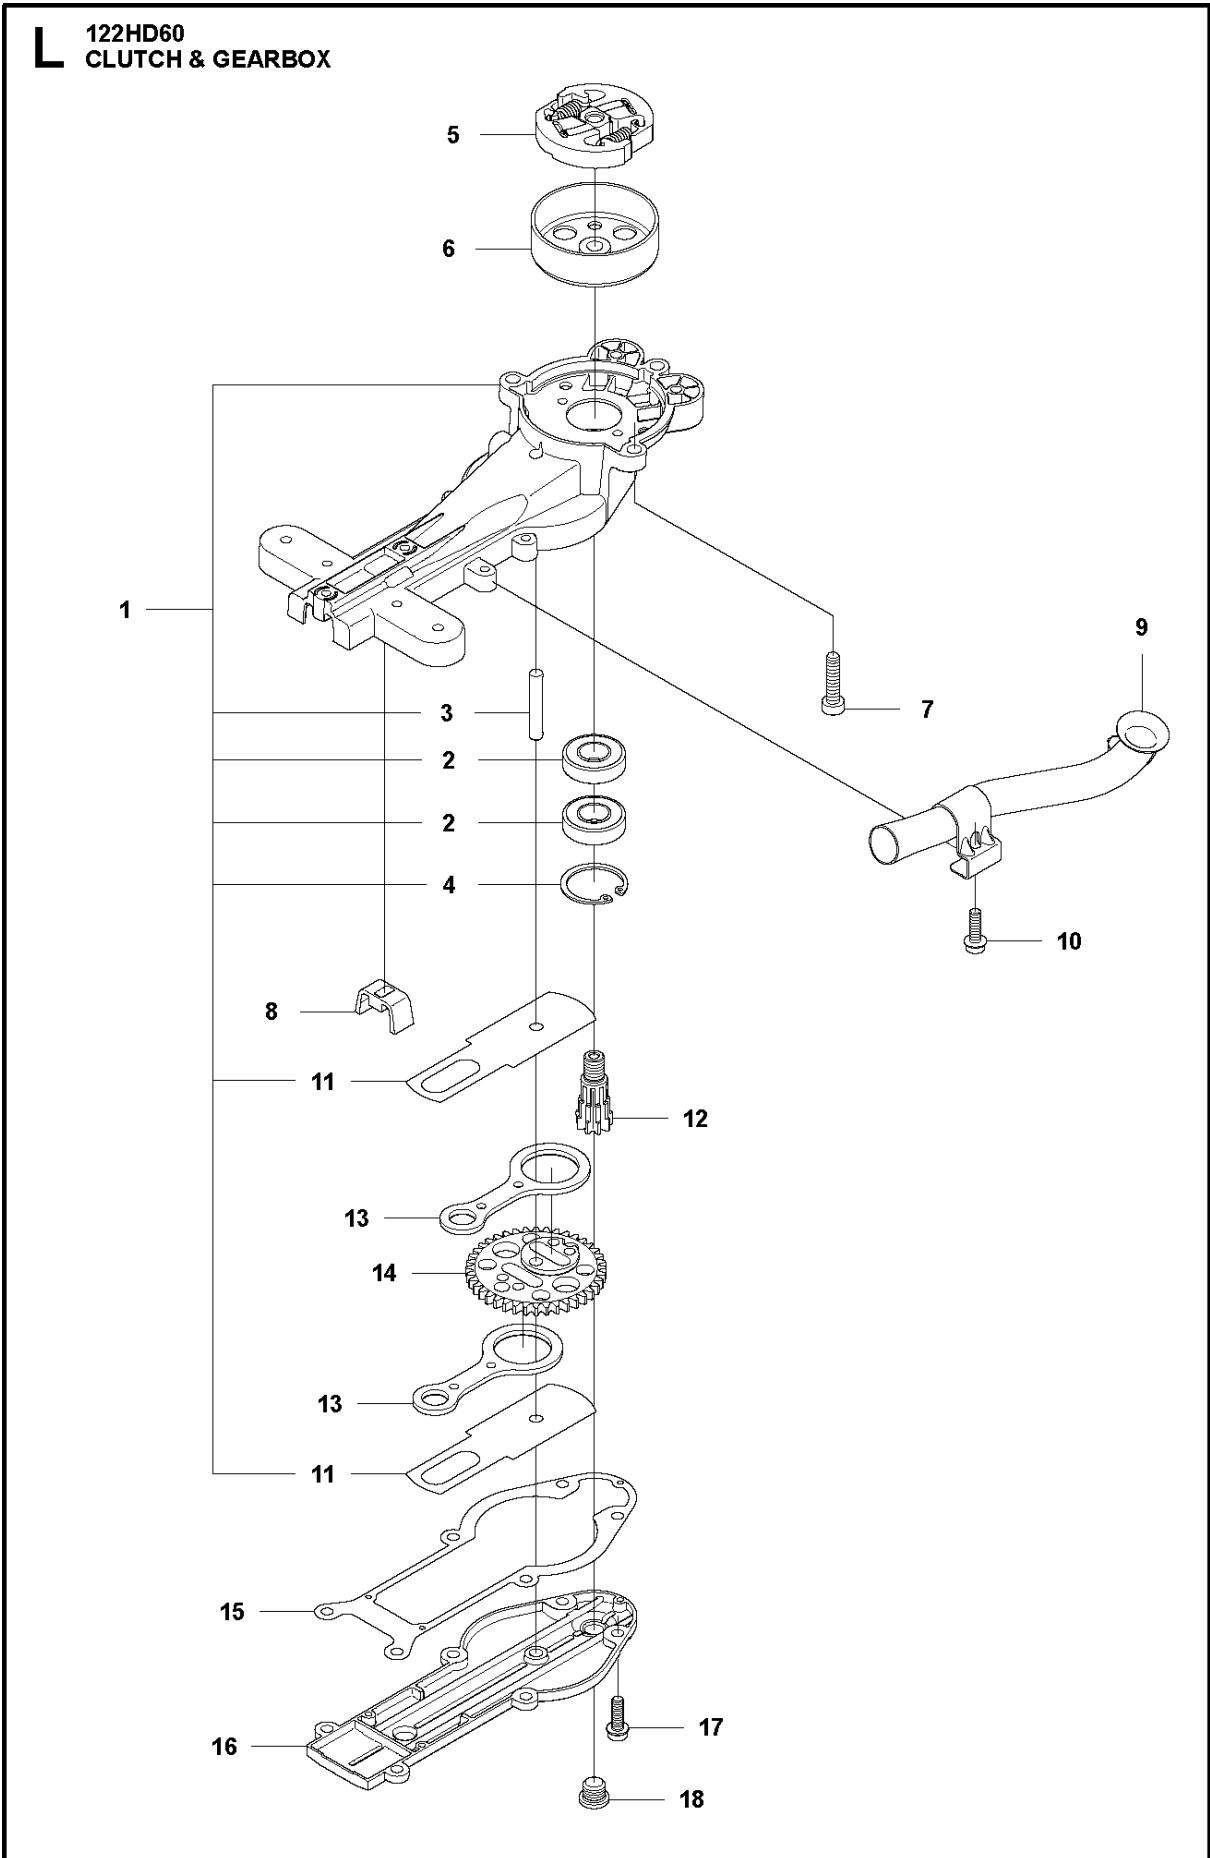

SPARE PARTS LIST

HEDGE TRIMMERS/POLE HEDGE
TRIMMERS

122 HD60, 2011-04

A 122HD60
STARTER

STARTER

122 HD60, 2011-04

Ref	Part No	Description	Remark	QTY	KIT
1	523 00 92-01	STARTER ASSY		1	
2	575 48 95-01	STARTER HANDLE		1	1
3	523 00 99-01	STARTER HOUSING		1	1
4	575 89 64-01	SPRING		1	1
5	574 28 69-02	STARTER CORD		1	1
6	523 01 07-01	STARTER PULLEY		1	1
7	523 01 10-01	SPRING		1	1
8	523 01 12-01	DRIVER		1	1
9	577 22 61-03	SCREW ITXSCT		1	1
10	504 08 80-01	SCREW ITXSCM		4	
11	576 12 08-02	DECAL		1	

G 122HD60
CYLINDER & PISTON

CYLINDER PISTON

122 HD60, 2011-04

Ref	Part No	Description	Remark	QTY	KIT
1	577 38 03-01	CYLINDER		1	
2	510 22 36-02	PISTON ASSY		1	1
3	737 44 08-00	CIRCLIP		2	1,2
4	525 57 77-01	WASHER		2	1,2
5	505 15 58-01	PISTON RING		1	1,2
6	575 50 49-01	NEEDLE BEARING		1	1,2
7	525 82 50-01	SCREW ITXSCM		2	
8	525 52 21-01	GASKET		1	
9	523 01 35-01	HEAT DEFLECTOR		1	

J 122HD60
CRANK SHAFT

CRANKSHAFT

122 HD60, 2011-04

Ref	Part No	Description	Remark	QTY	KIT
1	577 67 00-01	CRANKSHAFT KIT		1	
2	575 50 49-01	NEEDLE BEARING		1	1
3	525 63 73-01	SEALING RING		2	1
4	525 72 84-01	BALL BEARING		2	1

Ref	Part No	Description	Remark	QTY KIT
1	504 08 93-01	REAR HANDLE		1
2	504 08 97-01	THROTTLE LOCKOUT		1
3	504 08 94-01	THROTTLE CONTROL		1
4	504 08 96-01	SPRING		1
5	504 08 92-01	REAR HANDLE		1
6	537 41 90-01	SWITCH		1
7	574 48 88-02	SHORT CIRCUIT CABLE		1
8	575 57 21-01	THROTTLE CABLE ASSY		1
9	523 01 54-01	HANDLE HOLDER		1
10	573 92 58-01	SCREW ITXSCFT		6
11	525 63 35-01	ANTIVIBRATION ELEMENT		4
12	525 63 37-01	SLEEVE		2
13	734 18 14-55	WASHER		4
14	544 21 84-05	SCREW ITXSCM		2
15	587 13 00-02	LABEL		1
16	544 21 84-03	SCREW ITXSCM		2
17	525 63 36-01	ANTIVIBRATION ELEMENT		4
18	525 63 38-01	SLEEVE		2
19	504 09 12-01	HANDLE		1
20	575 23 20-02	O-RING		1
21	504 08 95-01	LOCKING BUTTON		1
22	504 08 98-01	RECOIL SPRING		1