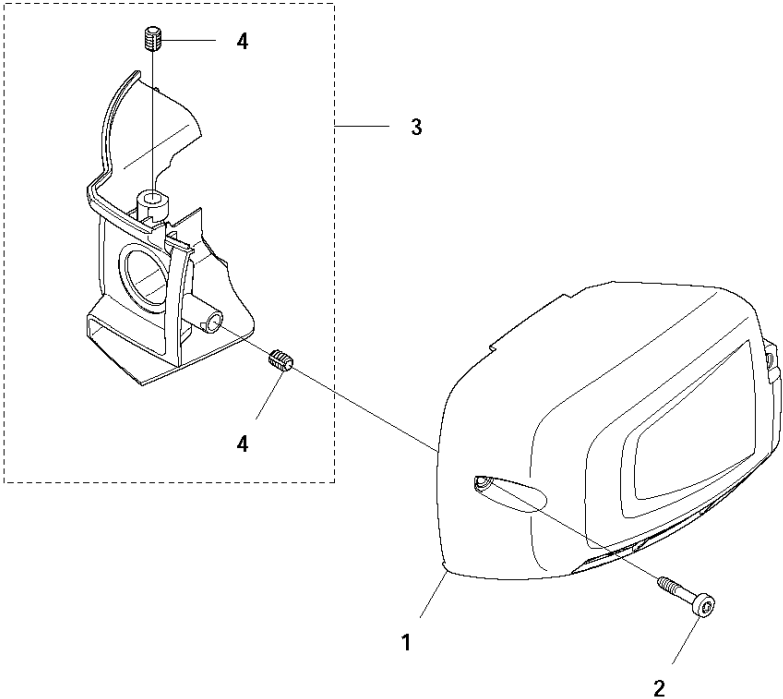

B 122HD60
CYLINDER COVER

CYLINDER COVER

122 HD60, 2011-04

Ref	Part No	Description	Remark	QTY	KIT
1	525 74 47-01	HEAT PROTECTOR		1	
2	504 08 80-01	SCREW ITXSCM		2	
3	575 43 47-01	CYLINDER COVER ASSY		1	
4	575 43 46-01	THREAD BUSHING		2	3