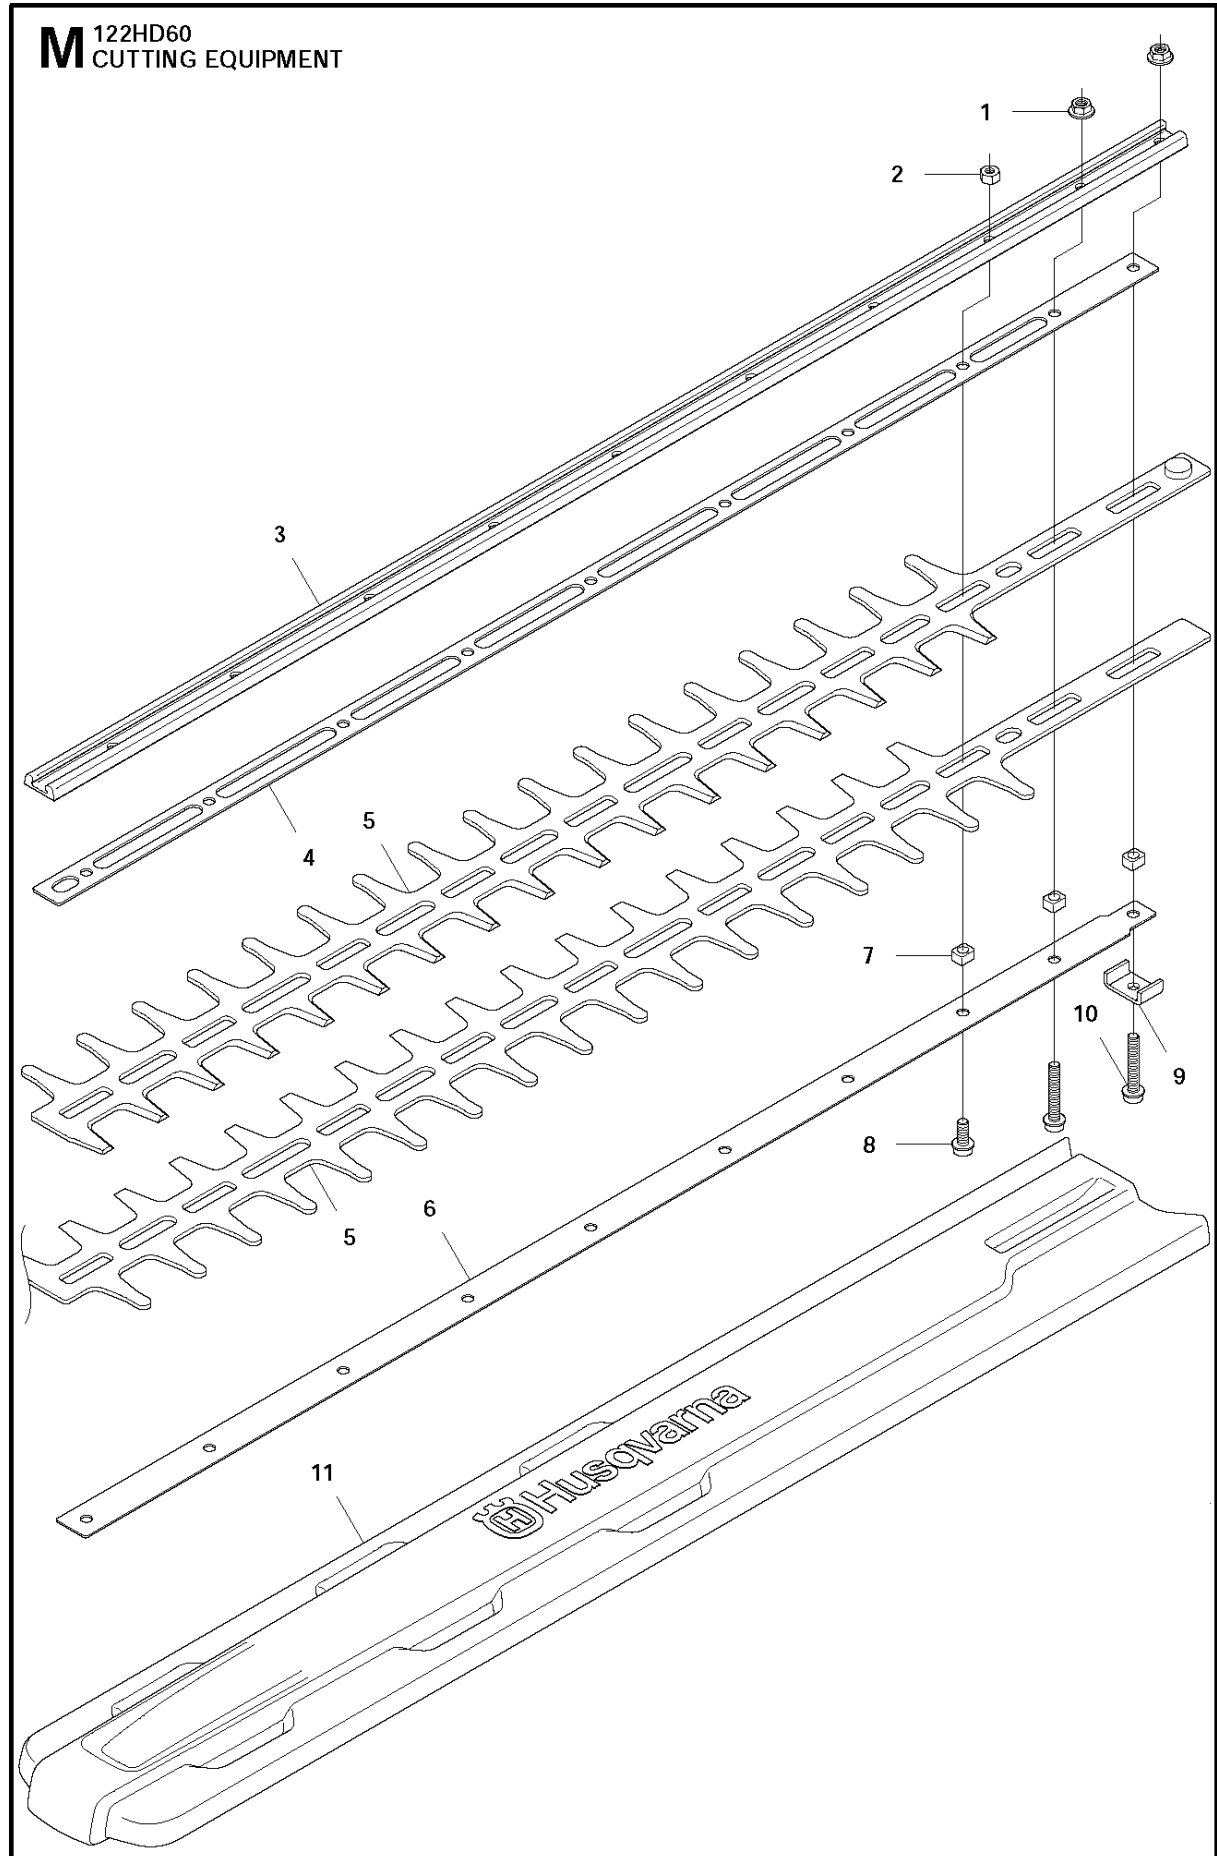

CUTTING EQUIPMENT

122 HD60, 2011-04

Ref	Part No	Description	Remark	QTY KIT
1	731 71 14-51	HEXAGON NUT FLANGE		2
2	731 23 14-01	HEXAGON NUT		8
3	525 35 08-02	BAR		1
4	525 35 17-01	WEAR PLATE		1
5	525 35 15-01	BLADE		2
6	525 35 12-01	BAR		1
7	525 35 19-01	SPACER		10
8	525 75 51-05	SCREW ITXSCFM		8
9	525 35 20-01	BRACKET		1
10	525 75 51-03	SCREW ITXSCFM		2
11	504 08 85-02	TRANSPORT GUARD		1