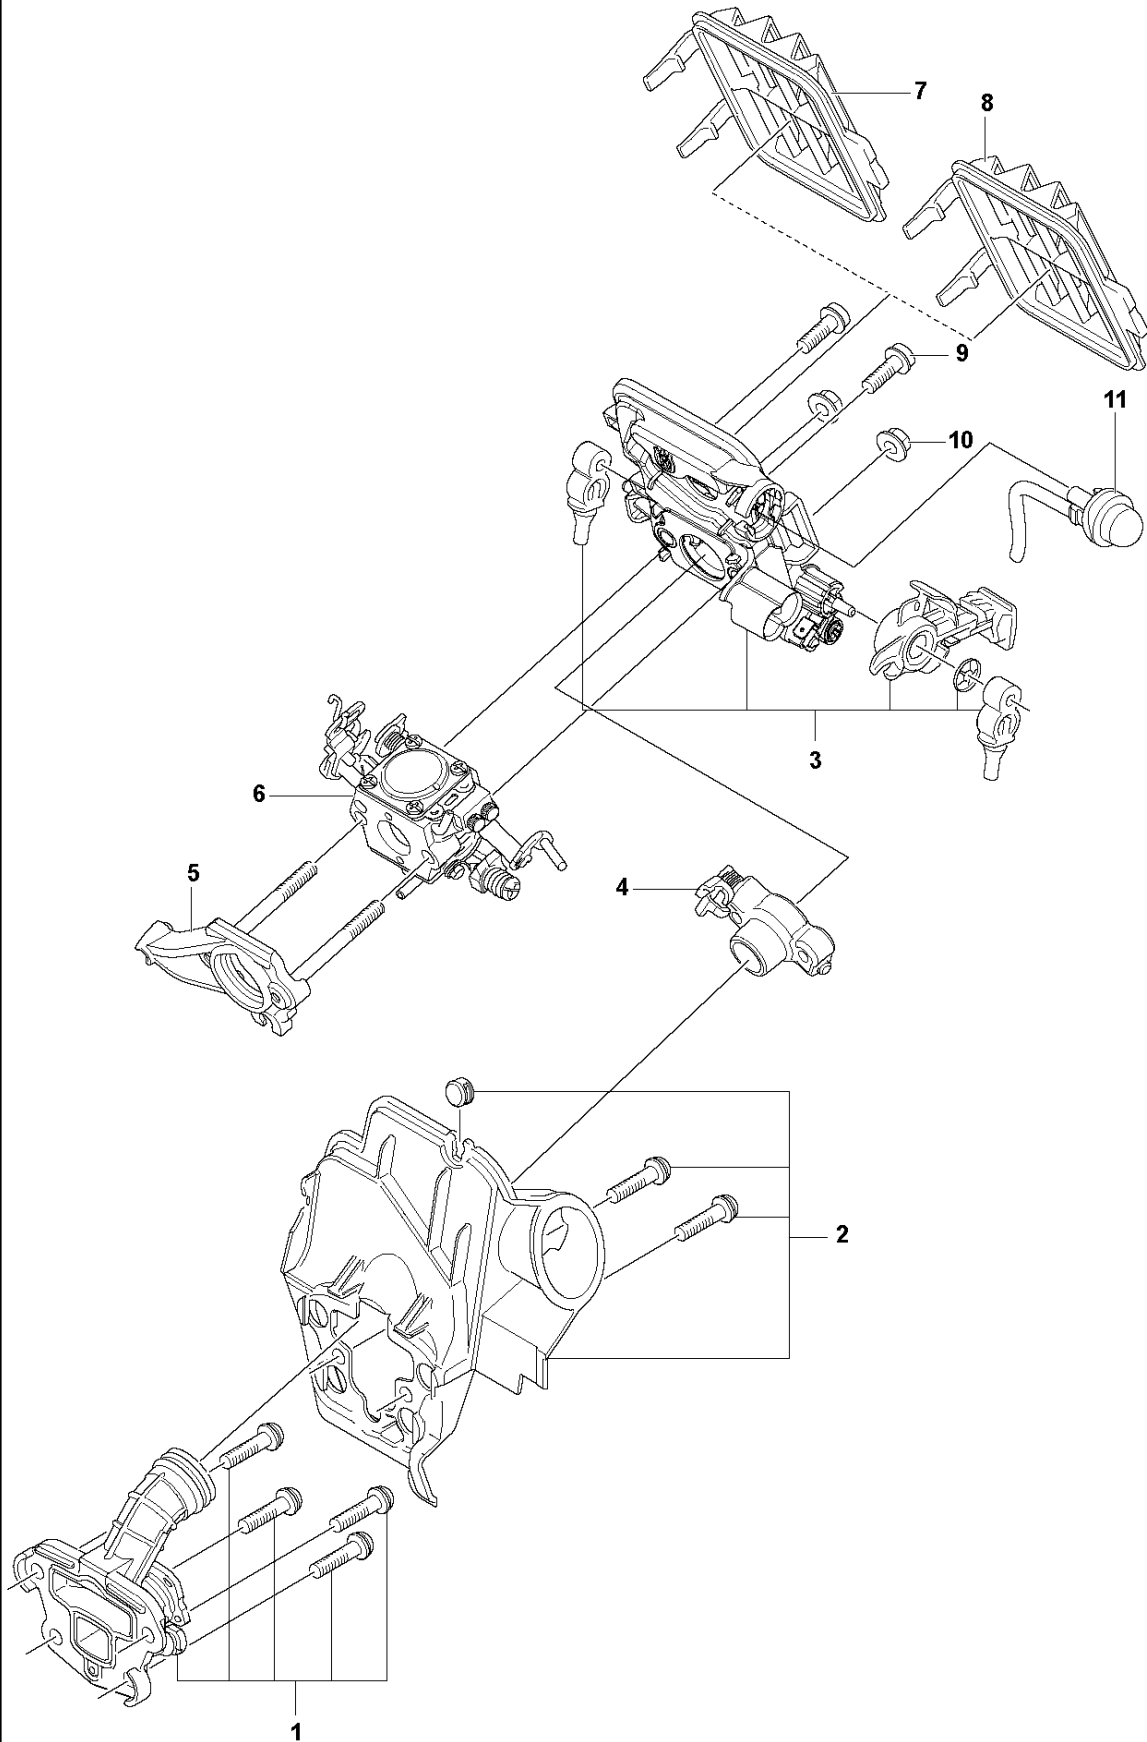

# SPARE PARTS LIST

CHAIN SAWS

130

**A** 130  
CARBURETOR & AIR FILTER

Ref	Part No	Description	Remark	QTY KIT
1	591 46 39-01	INLET	Intake Boot	1
2	591 46 44-01	SERVICE KIT	Insulation Wall	1
3	591 46 45-01	SERVICE KIT	Filter Holder	1
4	501 74 94-01	VALVE ASSY		1
5	589 28 92-01	FLANGE		1
6	588 24 79-01	CARBURETTOR		1
6	593 81 81-01	CARBURETTOR	RUSSIA & LATIN AMERICA ONLY	1
7	588 22 93-01	AIR FILTER	Mesh Filter	1
8	588 22 93-02	AIR FILTER	Non-Woven Filter	1
9	503 21 70-10	SCREW CCRPANT		2
10	530 01 61-01	NUT		2
11	503 93 66-01	PURGE		1

**B** 130  
CHAIN BRAKE & CLUTCH COVER

Ref	Part No	Description	Remark	QTY	KIT
1	591 46 47-01	SERVICE KIT	Clutch Cover	1	
2	591 46 46-01	SERVICE KIT	Bar Adjuster	1	1
3	582 64 76-01	GUIDE PLATE		1	1,2
4	590 43 96-01	GUIDE BUSHING		1	
5	544 30 60-01	BRAKE BAND ASSY		1	1
6	530 01 59-17	NUT		2	

**C** 130  
CLUTCH & OIL PUMP

Ref	Part No	Description	Remark	QTY	KIT
1	591 46 68-01	SERVICE KIT	OIL PUMP	1	
2	579 62 15-01	WASHER		1	
3	582 59 84-01	CLUTCH DRUM ASSY		1	
4	530 01 56-11	WASHER		1	
5	530 09 41-88	SPRING		1	6
6	530 01 49-49	CLUTCH		1	

**D** 130  
CRANKCASE

Ref	Part No	Description	Remark	QTY	KIT
1	591 46 48-01	SERVICE KIT	Hand Guard	1	
2	545 12 73-01	BOSS	SCREW	2	
3	544 11 12-03	TANK CAP ASSY		1	10
4	589 24 11-01	GASKET		1	3,10
5	591 46 49-01	SERVICE KIT	Bar Plate	1	
6	591 46 50-01	SERVICE KIT	Bar Bolt	1	
7	530 01 64-32	SCREW		1	
8	530 02 98-50	CHAIN CATCHER		1	
9	530 01 43-81	FELLING DOG	Spike Assembly Kit	1	
10	591 46 53-01	SERVICE KIT	Chassis	1	
11	540 05 73-01	SUPPORT		1	