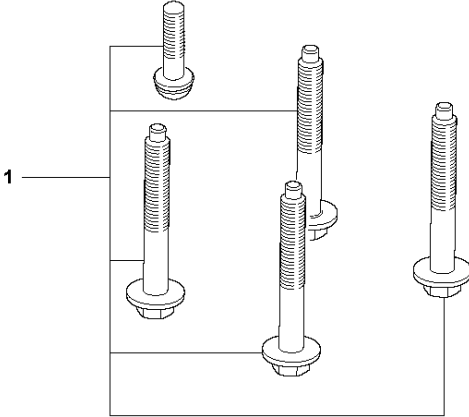

**E** 130  
CRANKSHAFT

Ref	Part No	Description	Remark	QTY KIT
1	591 46 54-01	BEARING KIT	Crankshaft Seal	1
2	588 61 96-01	CRANKSHAFT ASSY		1

**F** 130  
CYLINDER COVER

Ref	Part No	Description	Remark	QTY KIT
1	503 20 34-76	SCREW CCRPANMO		3
2	596 39 48-01	COVER	CYLINDER	1
3	591 46 55-01	SERVICE KIT	DECAL KIT	1

**G** 130  
CYLINDER PISTON

Ref	Part No	Description	Remark	QTY	KIT
1	591 46 56-01	SERVICE KIT	Cylinder Bolt	1	
2	591 46 57-01	SERVICE KIT	Cylinder & Piston	1	
3	591 46 57-02	SERVICE KIT	Piston Kit	1	2
4	585 04 06-01	PISTON RING		1	2,3
5	590 40 99-01	SUPPORT		1	
6	503 23 51-11	SPARK PLUG	NGK BPMR7A	1	