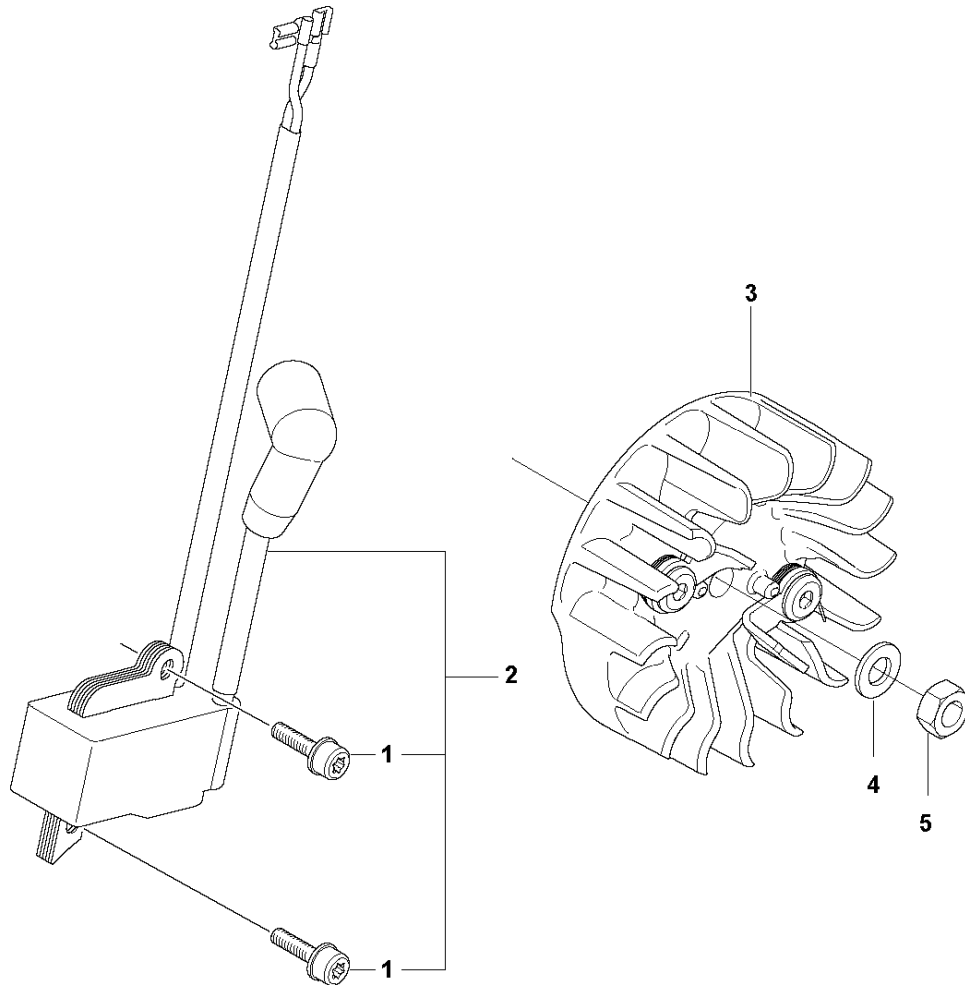

**H** 130  
FUEL TANK

Ref	Part No	Description	Remark	QTY	KIT
1	591 46 60-01	SERVICE KIT	Trigger Assembly	1	
2	592 85 44-01	SERVICE KIT	Fuel Hose	1	
3	503 44 32-01	FUEL FILTER		1	
4	503 73 58-01	BUSHING		1	
5	501 51 84-02	FUEL TANK ASSY		1	
6	591 46 58-01	SERVICE KIT	Lateral Support	1	
7	530 02 61-19	CHECK VALVE		1	
8	530 02 98-68	PLUG		1	
9	544 11 12-03	TANK CAP ASSY		1	
10	589 24 11-01	GASKET		1	9
11	582 28 70-01	THROTTLE CABLE ASSY		1	

130  
HANDLE

Ref	Part No	Description	Remark	QTY KIT
1	591 46 61-01	SERVICE KIT	Anti-vibration Element	1
2	530 01 64-32	SCREW		3
3	501 31 63-01	HANDLE		1

**J** 130  
IGNITION SYSTEM

Ref	Part No	Description	Remark	QTY	KIT
1	575 96 26-01	SCREW		2	2
2	591 46 65-01	SERVICE KIT	Ignition Module	1	
3	544 87 42-02	FLYWHEEL ASSY		1	
4	530 01 51-27	WASHER		1	
5	530 01 61-34	NUT		1	