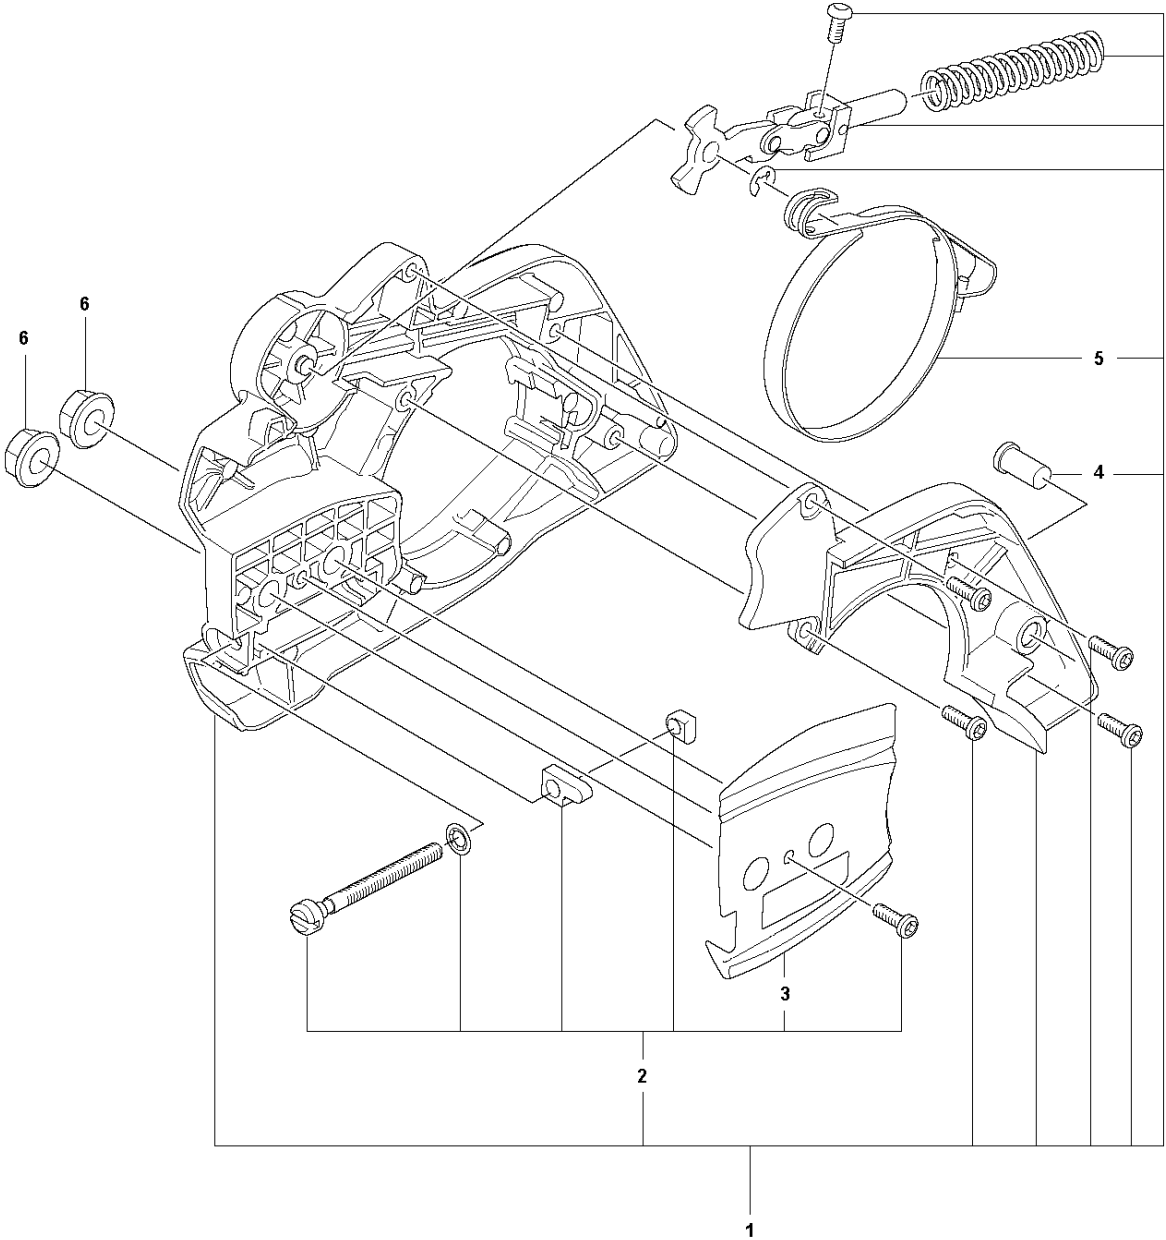

# SPARE PARTS LIST

CHAIN SAWS

130

**A** 130  
CARBURETOR & AIR FILTER

Ref	Part No	Description	Remark	QTY KIT
1	591 46 39-01	INLET	Intake Boot	1
2	591 46 44-01	SERVICE KIT	Insulation Wall	1
3	591 46 45-01	SERVICE KIT	Filter Holder	1
4	501 74 94-01	VALVE ASSY		1
5	589 28 92-01	FLANGE		1
6	588 24 79-01	CARBURETTOR		1
6	593 81 81-01	CARBURETTOR	RUSSIA & LATIN AMERICA ONLY	1
7	588 22 93-01	AIR FILTER	Mesh Filter	1
8	588 22 93-02	AIR FILTER	Non-Woven Filter	1
9	503 21 70-10	SCREW CCRPANT		2
10	530 01 61-01	NUT		2
11	503 93 66-01	PURGE		1

**B** 130  
CHAIN BRAKE & CLUTCH COVER

Ref	Part No	Description	Remark	QTY	KIT
1	591 46 47-01	SERVICE KIT	Clutch Cover	1	
2	591 46 46-01	SERVICE KIT	Bar Adjuster	1	1
3	582 64 76-01	GUIDE PLATE		1	1,2
4	590 43 96-01	GUIDE BUSHING		1	
5	544 30 60-01	BRAKE BAND ASSY		1	1
6	530 01 59-17	NUT		2	

**C** 130  
CLUTCH & OIL PUMP

Ref	Part No	Description	Remark	QTY	KIT
1	591 46 68-01	SERVICE KIT	OIL PUMP	1	
2	579 62 15-01	WASHER		1	
3	582 59 84-01	CLUTCH DRUM ASSY		1	
4	530 01 56-11	WASHER		1	
5	530 09 41-88	SPRING		1	6
6	530 01 49-49	CLUTCH		1	

**D** 130  
CRANKCASE

Ref	Part No	Description	Remark	QTY	KIT
1	591 46 48-01	SERVICE KIT	Hand Guard	1	
2	545 12 73-01	BOSS	SCREW	2	
3	544 11 12-03	TANK CAP ASSY		1	10
4	589 24 11-01	GASKET		1	3,10
5	591 46 49-01	SERVICE KIT	Bar Plate	1	
6	591 46 50-01	SERVICE KIT	Bar Bolt	1	
7	530 01 64-32	SCREW		1	
8	530 02 98-50	CHAIN CATCHER		1	
9	530 01 43-81	FELLING DOG	Spike Assembly Kit	1	
10	591 46 53-01	SERVICE KIT	Chassis	1	
11	540 05 73-01	SUPPORT		1	