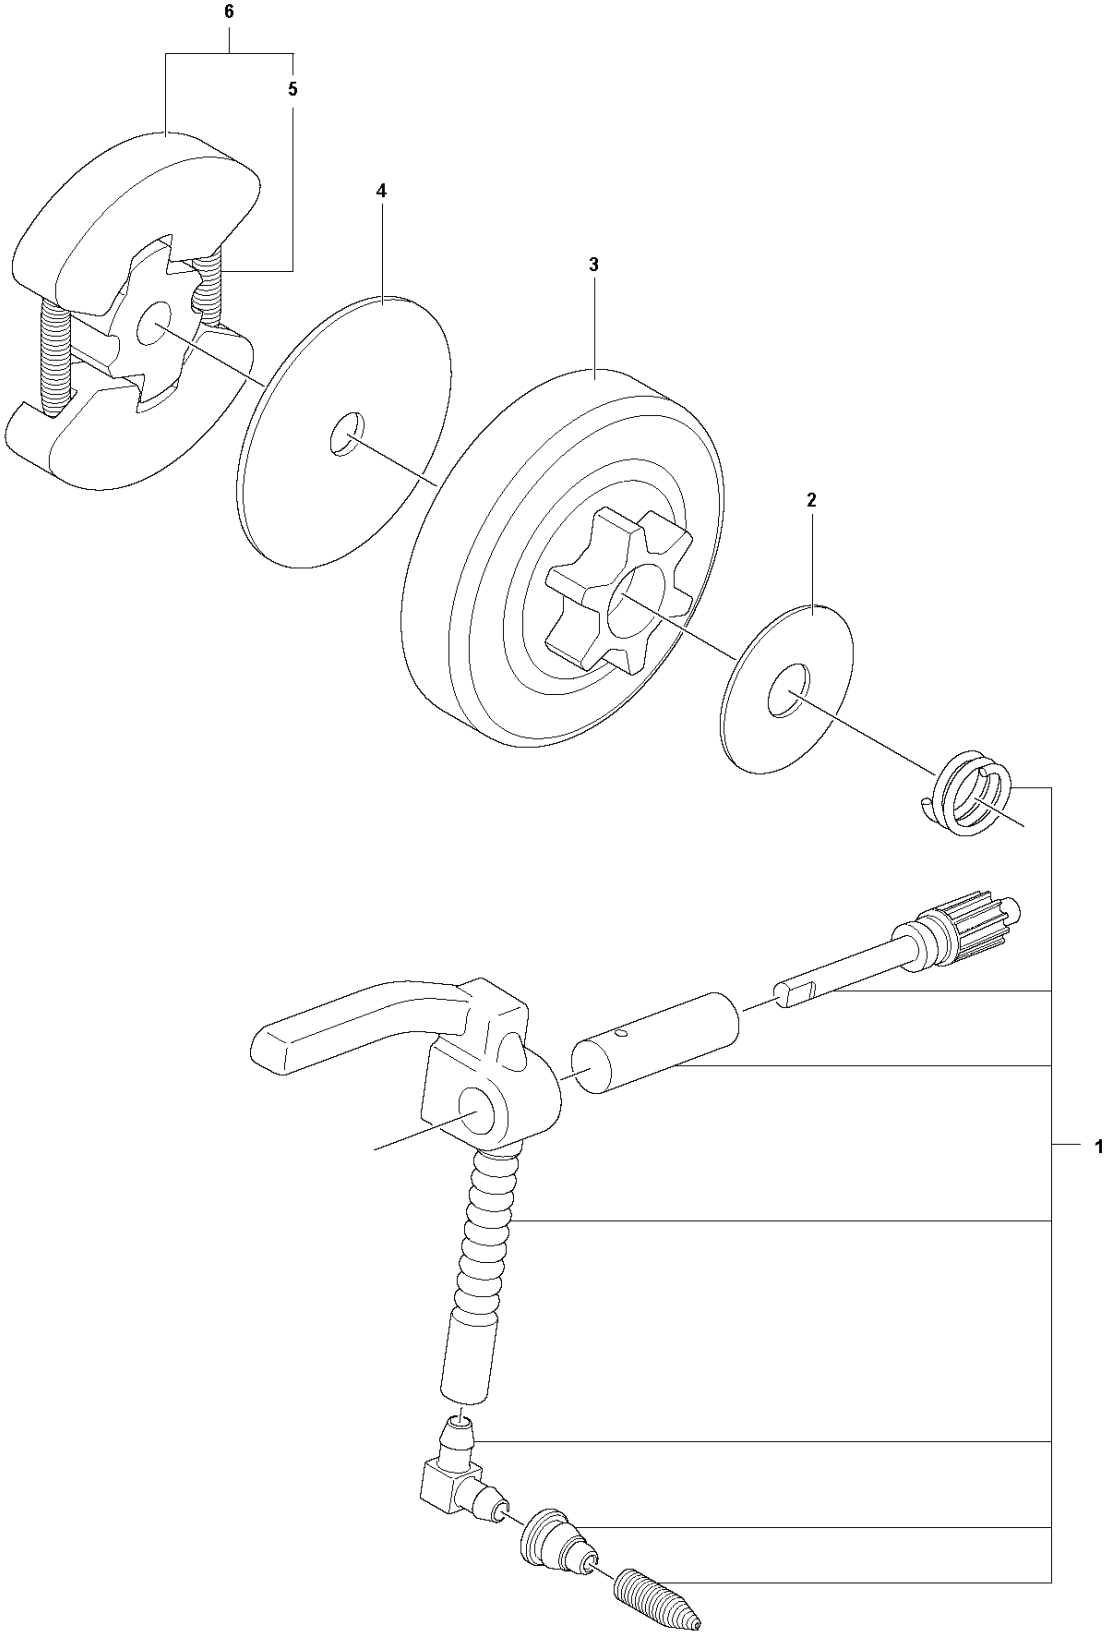

# SPARE PARTS LIST

CHAIN SAWS

130

**A** 130  
CARBURETOR & AIR FILTER

Ref	Part No	Description	Remark	QTY KIT
1	591 46 39-01	INLET	Intake Boot	1
2	591 46 44-01	SERVICE KIT	Insulation Wall	1
3	591 46 45-01	SERVICE KIT	Filter Holder	1
4	501 74 94-01	VALVE ASSY		1
5	589 28 92-01	FLANGE		1
6	588 24 79-01	CARBURETTOR		1
6	593 81 81-01	CARBURETTOR	RUSSIA & LATIN AMERICA ONLY	1
7	588 22 93-01	AIR FILTER	Mesh Filter	1
8	588 22 93-02	AIR FILTER	Non-Woven Filter	1
9	503 21 70-10	SCREW CCRPANT		2
10	530 01 61-01	NUT		2
11	503 93 66-01	PURGE		1

**B** 130  
CHAIN BRAKE & CLUTCH COVER

Ref	Part No	Description	Remark	QTY	KIT
1	591 46 47-01	SERVICE KIT	Clutch Cover	1	
2	591 46 46-01	SERVICE KIT	Bar Adjuster	1	1
3	582 64 76-01	GUIDE PLATE		1	1,2
4	590 43 96-01	GUIDE BUSHING		1	
5	544 30 60-01	BRAKE BAND ASSY		1	1
6	530 01 59-17	NUT		2	

**C** 130  
CLUTCH & OIL PUMP

Ref	Part No	Description	Remark	QTY	KIT
1	591 46 68-01	SERVICE KIT	OIL PUMP	1	
2	579 62 15-01	WASHER		1	
3	582 59 84-01	CLUTCH DRUM ASSY		1	
4	530 01 56-11	WASHER		1	
5	530 09 41-88	SPRING		1	6
6	530 01 49-49	CLUTCH		1	