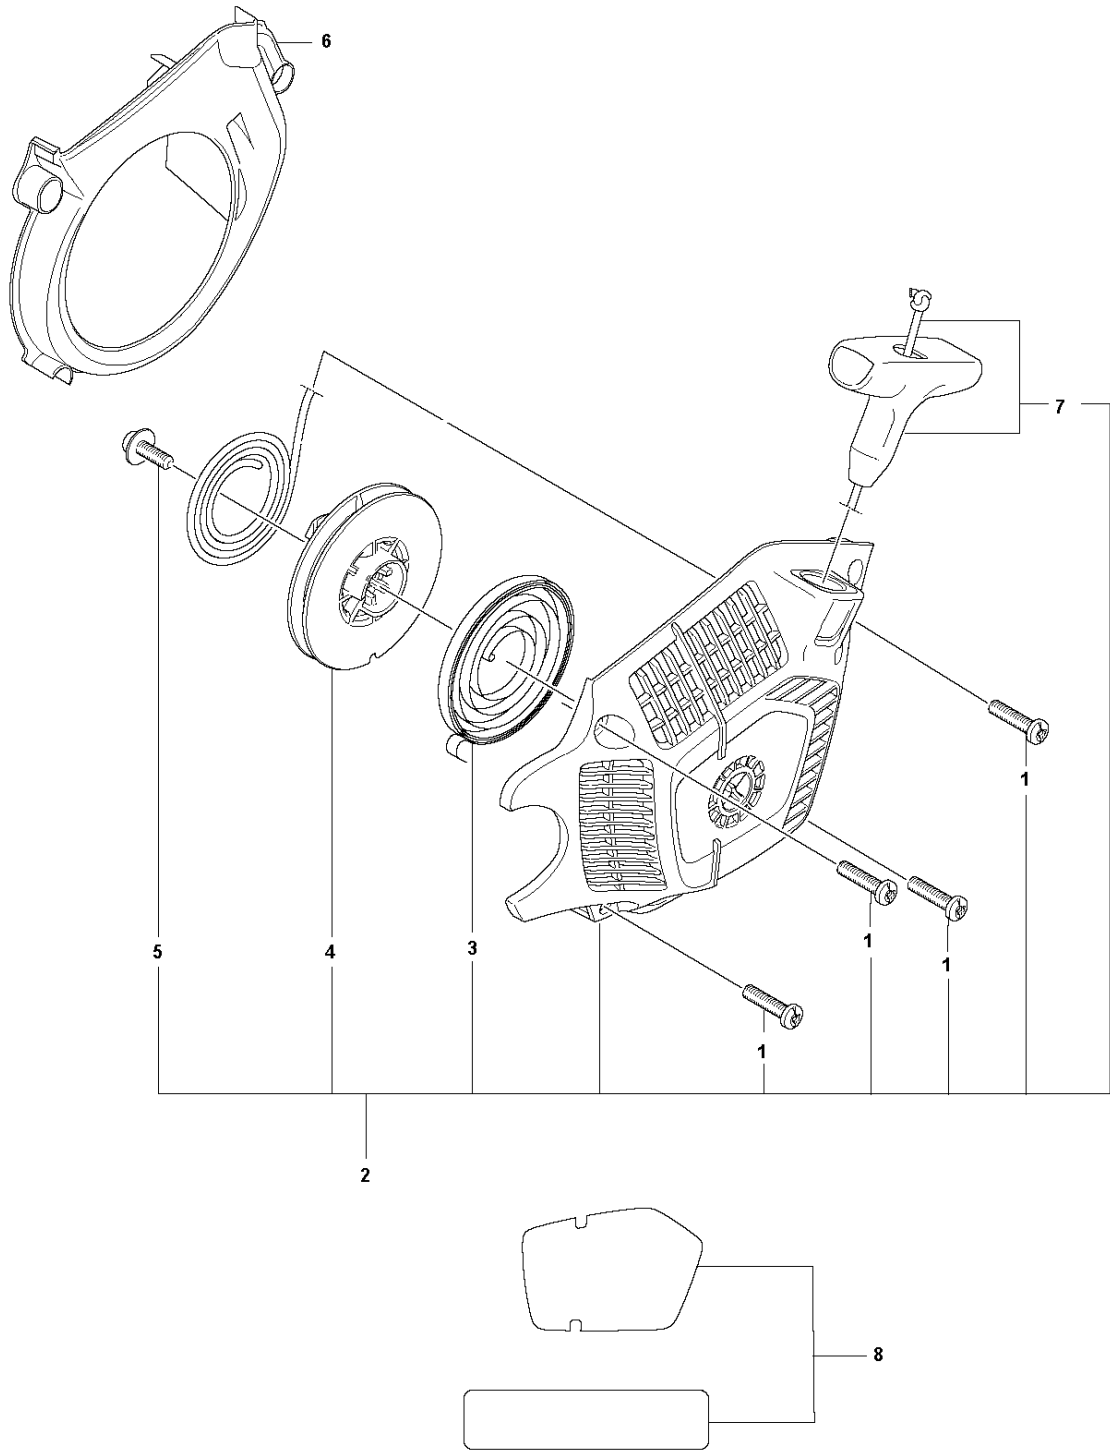

L 130
STARTER

Ref	Part No	Description	Remark	QTY	KIT
1	530 01 64-32	SCREW		4	2
2	591 46 67-01	SERVICE KIT	Starter Housing	1	
3	576 65 78-01	SPRING		1	2
4	588 97 07-01	PULLEY		1	2
5	530 01 59-20	SCREW		1	2
6	588 97 06-01	BAFFLE		1	
7	545 01 00-10	HANDLE	Handle & Rope	1	2
8	591 46 55-01	SERVICE KIT	DECAL KIT	1