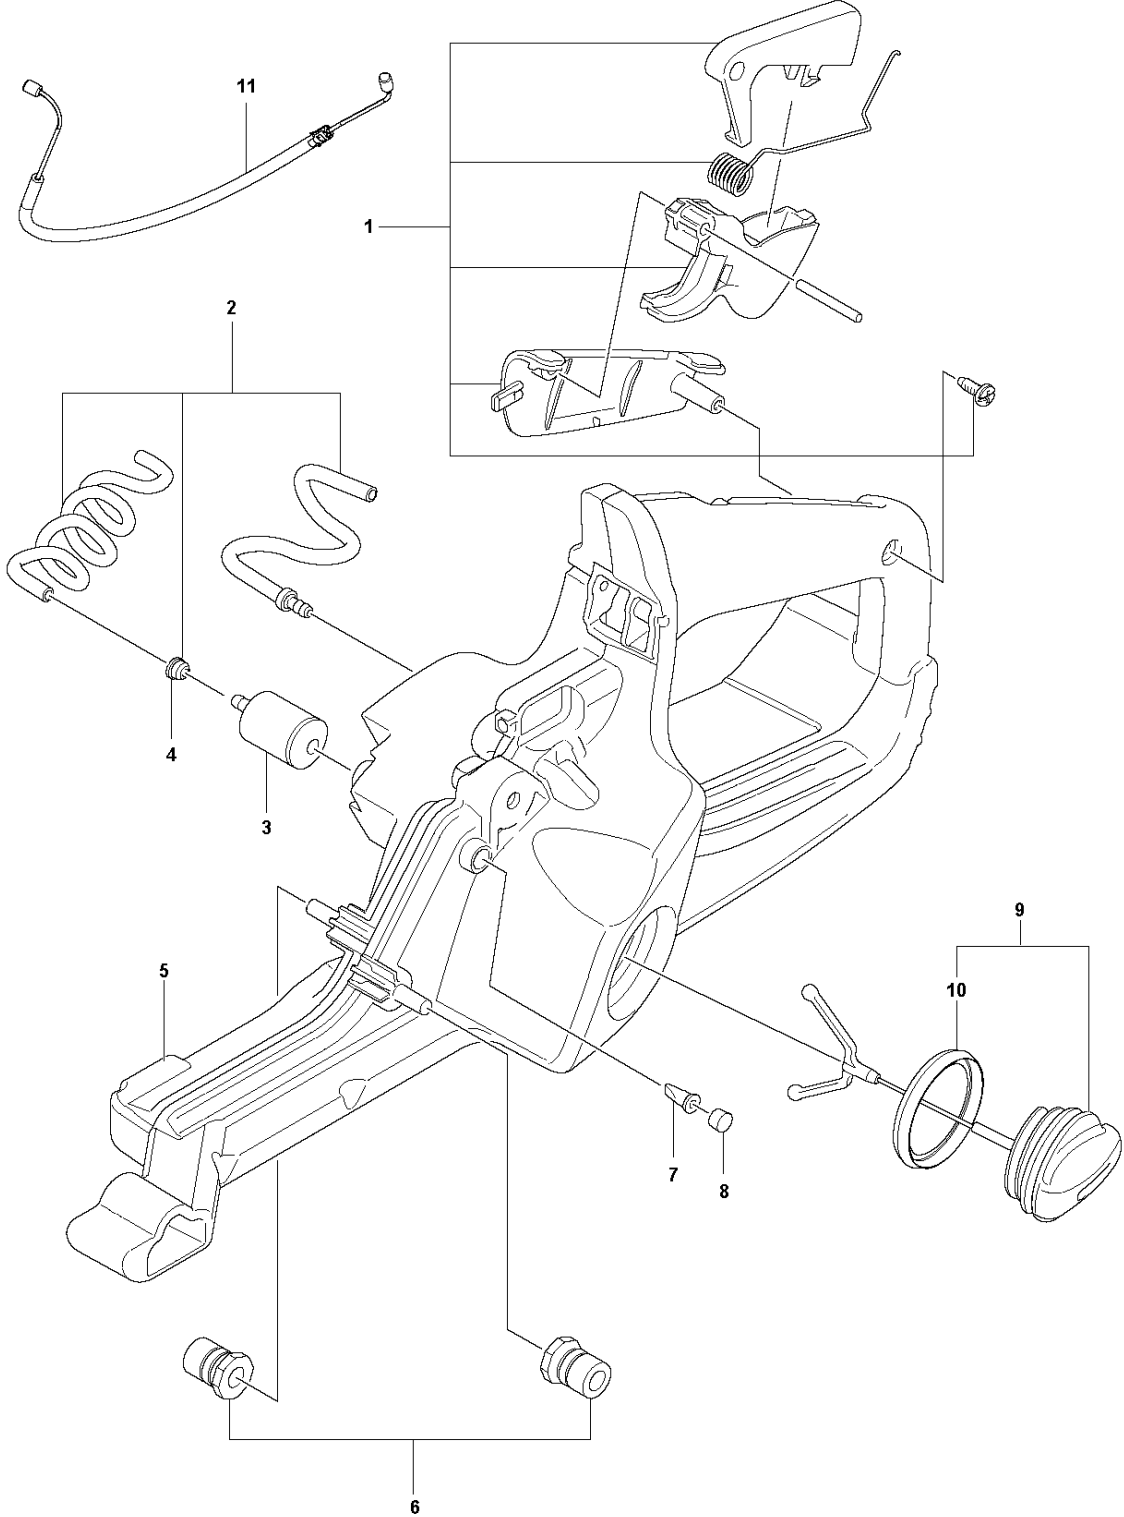

H 130
FUEL TANK

Ref	Part No	Description	Remark	QTY	KIT
1	591 46 60-01	SERVICE KIT	Trigger Assembly	1	
2	592 85 44-01	SERVICE KIT	Fuel Hose	1	
3	503 44 32-01	FUEL FILTER		1	
4	503 73 58-01	BUSHING		1	
5	501 51 84-02	FUEL TANK ASSY		1	
6	591 46 58-01	SERVICE KIT	Lateral Support	1	
7	530 02 61-19	CHECK VALVE		1	
8	530 02 98-68	PLUG		1	
9	544 11 12-03	TANK CAP ASSY		1	
10	589 24 11-01	GASKET		1	9
11	582 28 70-01	THROTTLE CABLE ASSY		1