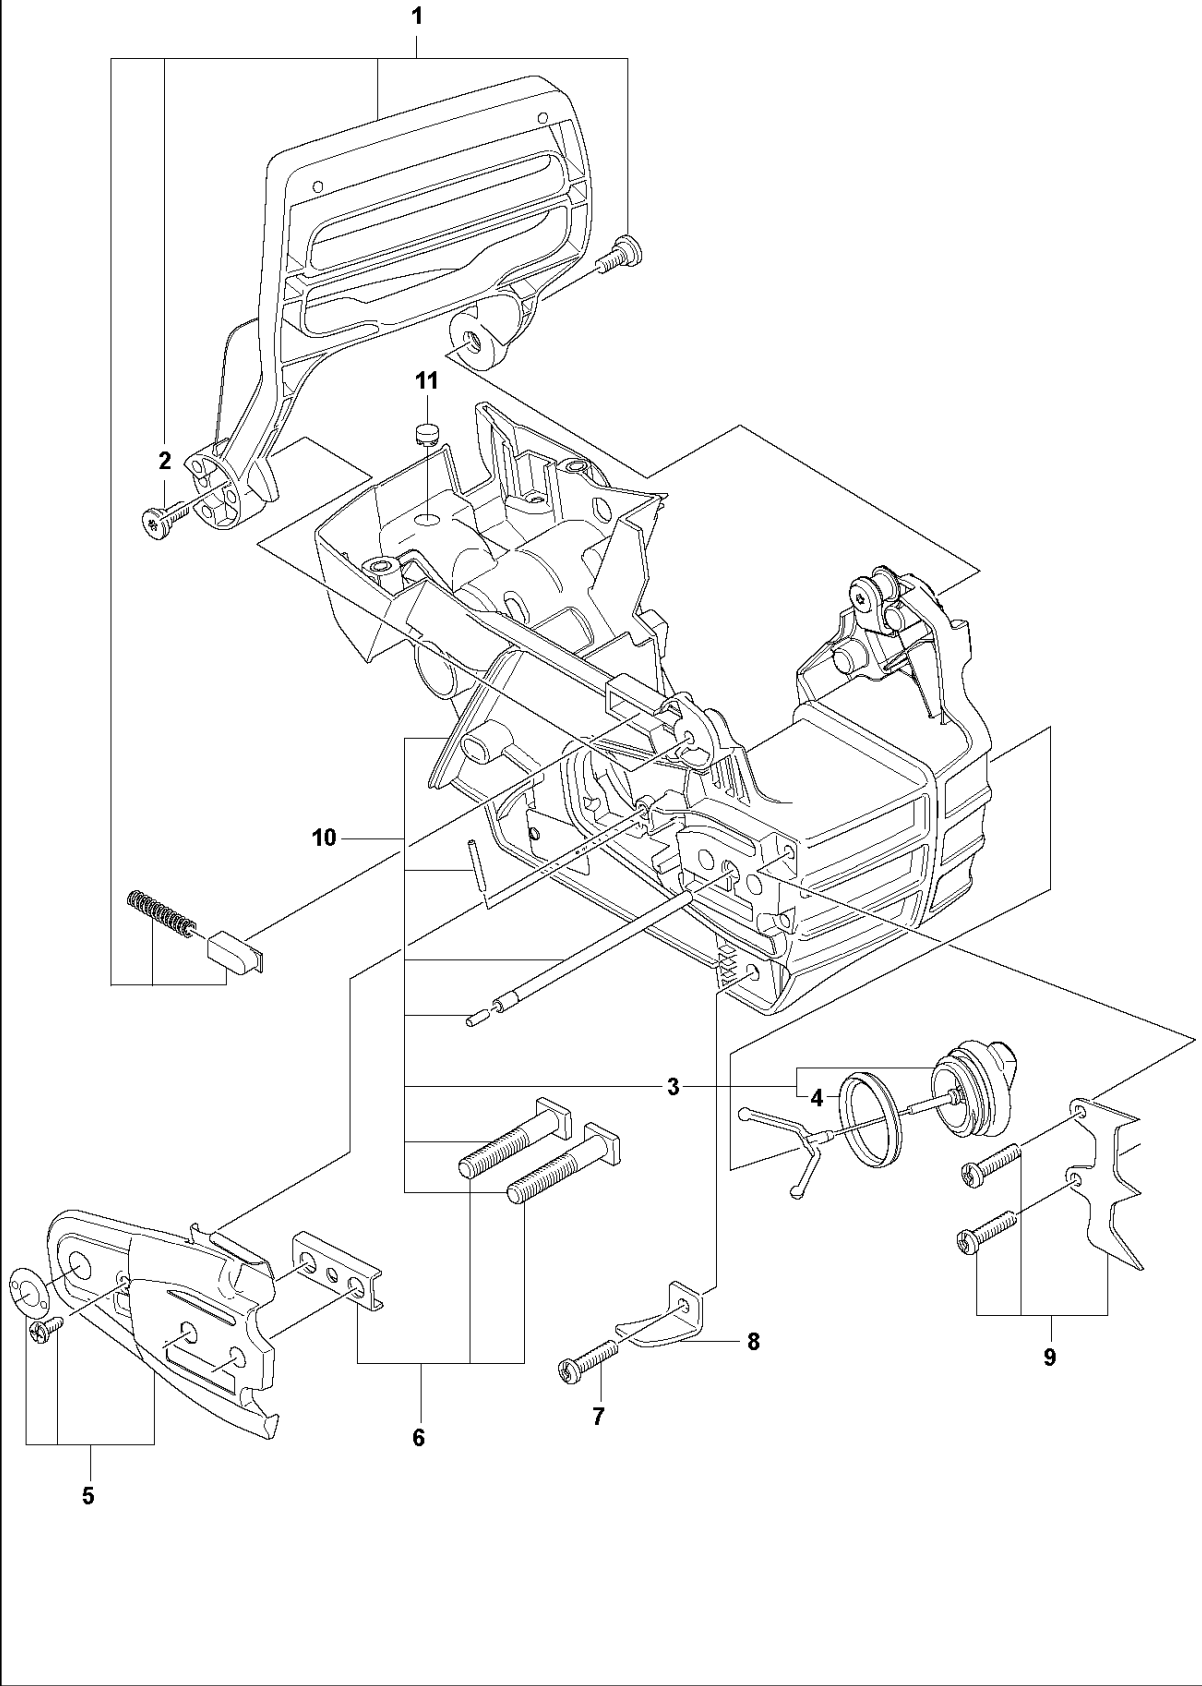

# SPARE PARTS LIST

CHAIN SAWS

130

**A** 130  
CARBURETOR & AIR FILTER

Ref	Part No	Description	Remark	QTY KIT
1	591 46 39-01	INLET	Intake Boot	1
2	591 46 44-01	SERVICE KIT	Insulation Wall	1
3	591 46 45-01	SERVICE KIT	Filter Holder	1
4	501 74 94-01	VALVE ASSY		1
5	589 28 92-01	FLANGE		1
6	588 24 79-01	CARBURETTOR		1
6	593 81 81-01	CARBURETTOR	RUSSIA & LATIN AMERICA ONLY	1
7	588 22 93-01	AIR FILTER	Mesh Filter	1
8	588 22 93-02	AIR FILTER	Non-Woven Filter	1
9	503 21 70-10	SCREW CCRPANT		2
10	530 01 61-01	NUT		2
11	503 93 66-01	PURGE		1

**B** 130  
CHAIN BRAKE & CLUTCH COVER

Ref	Part No	Description	Remark	QTY	KIT
1	591 46 47-01	SERVICE KIT	Clutch Cover	1	
2	591 46 46-01	SERVICE KIT	Bar Adjuster	1	1
3	582 64 76-01	GUIDE PLATE		1	1,2
4	590 43 96-01	GUIDE BUSHING		1	
5	544 30 60-01	BRAKE BAND ASSY		1	1
6	530 01 59-17	NUT		2	

**C** 130  
CLUTCH & OIL PUMP

Ref	Part No	Description	Remark	QTY	KIT
1	591 46 68-01	SERVICE KIT	OIL PUMP	1	
2	579 62 15-01	WASHER		1	
3	582 59 84-01	CLUTCH DRUM ASSY		1	
4	530 01 56-11	WASHER		1	
5	530 09 41-88	SPRING		1	6
6	530 01 49-49	CLUTCH		1	

**D** 130  
CRANKCASE

Ref	Part No	Description	Remark	QTY	KIT
1	591 46 48-01	SERVICE KIT	Hand Guard	1	
2	545 12 73-01	BOSS	SCREW	2	
3	544 11 12-03	TANK CAP ASSY		1	10
4	589 24 11-01	GASKET		1	3,10
5	591 46 49-01	SERVICE KIT	Bar Plate	1	
6	591 46 50-01	SERVICE KIT	Bar Bolt	1	
7	530 01 64-32	SCREW		1	
8	530 02 98-50	CHAIN CATCHER		1	
9	530 01 43-81	FELLING DOG	Spike Assembly Kit	1	
10	591 46 53-01	SERVICE KIT	Chassis	1	
11	540 05 73-01	SUPPORT		1	