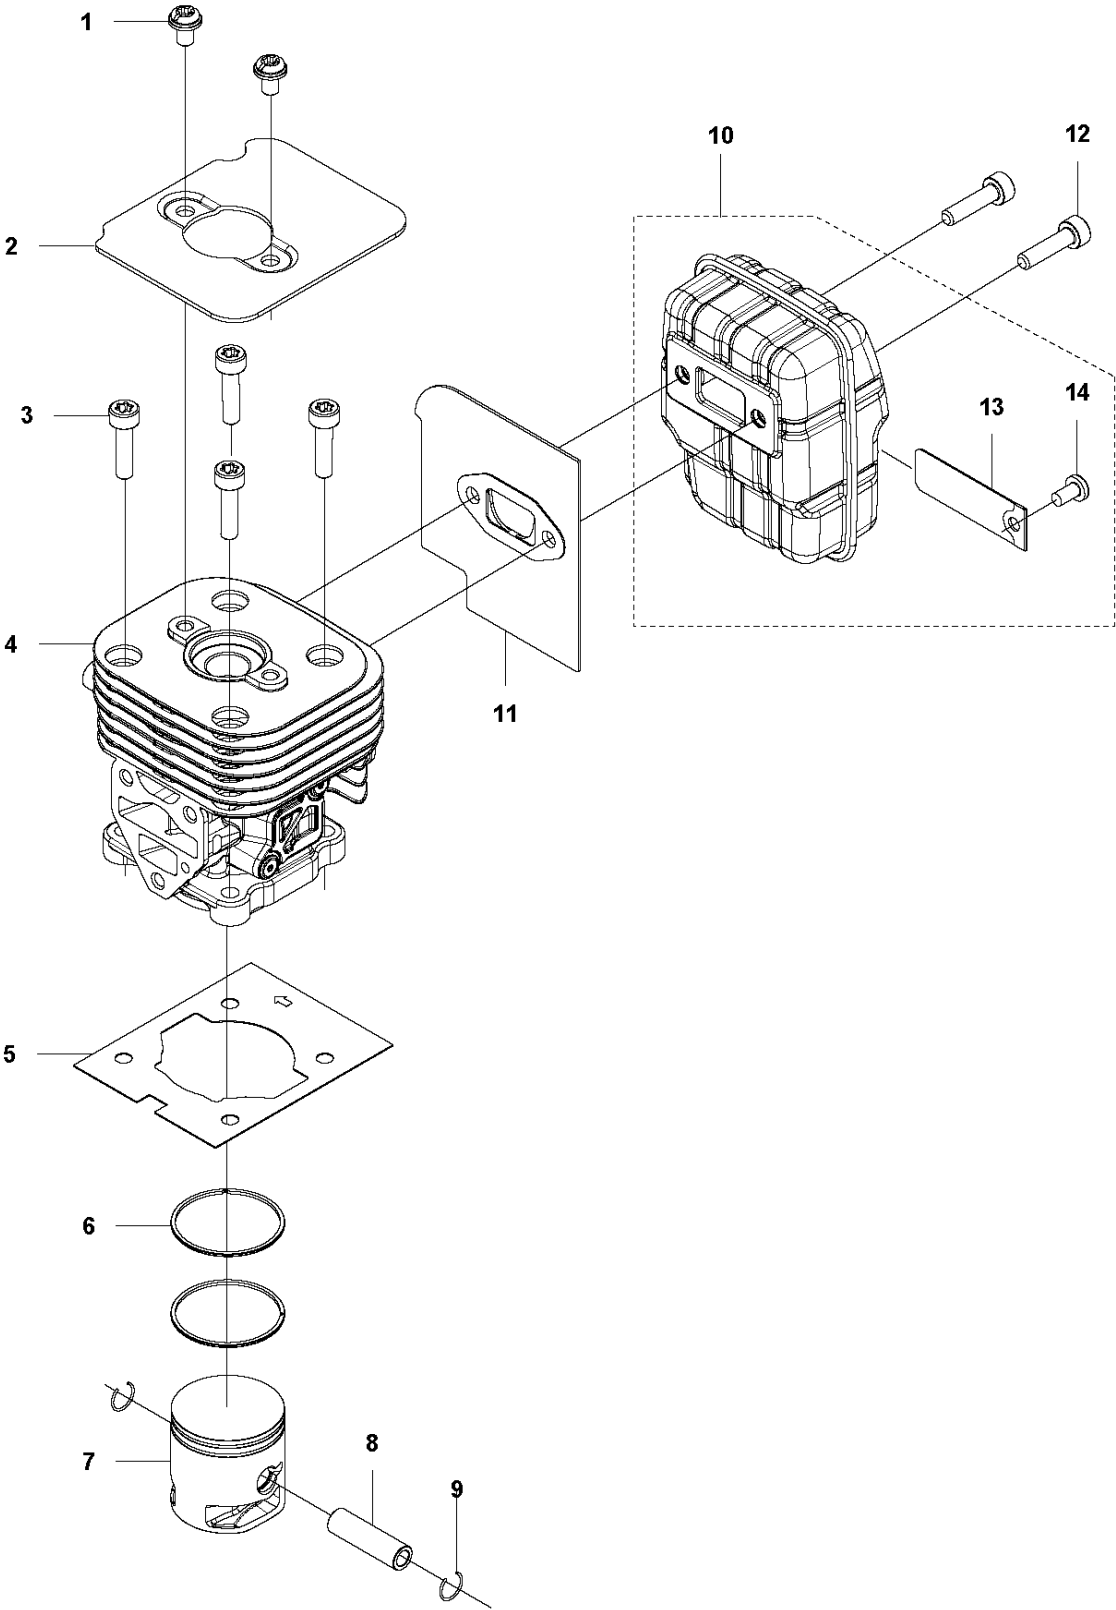

K 525P5S, 525P4S
CYLINDER PISTON & MUFFLER

CYLINDER, PISTON & MUFFLER

525 P4S

Ref	Part No	Description	Remark	QTY	KIT
1	544 25 68-01	SCREW		2	
2	578 78 53-01	PLATE		1	
3	504 11 43-01	SCREW		4	
4	577 97 90-01	CYLINDER		1	
5	576 39 87-02	GASKET		1	
6	506 61 81-01	RING		2	
7	577 91 74-01	PISTON		1	
8	505 04 07-01	PIN		1	
9	505 04 52-01	RING		2	
10	585 24 86-01	MUFFLER		1	
10	580 52 36-01	MUFFLER ASSY	USA	1	
10	585 03 29-01	MUFFLER ASSY	Australia / New Zealand	1	
11	578 40 81-01	GASKET		1	
12	504 11 43-01	SCREW		2	
13	580 51 44-01	SPARK ARRESTER		1	10
14	729 57 74-05	SCREW CRPANT		1	10