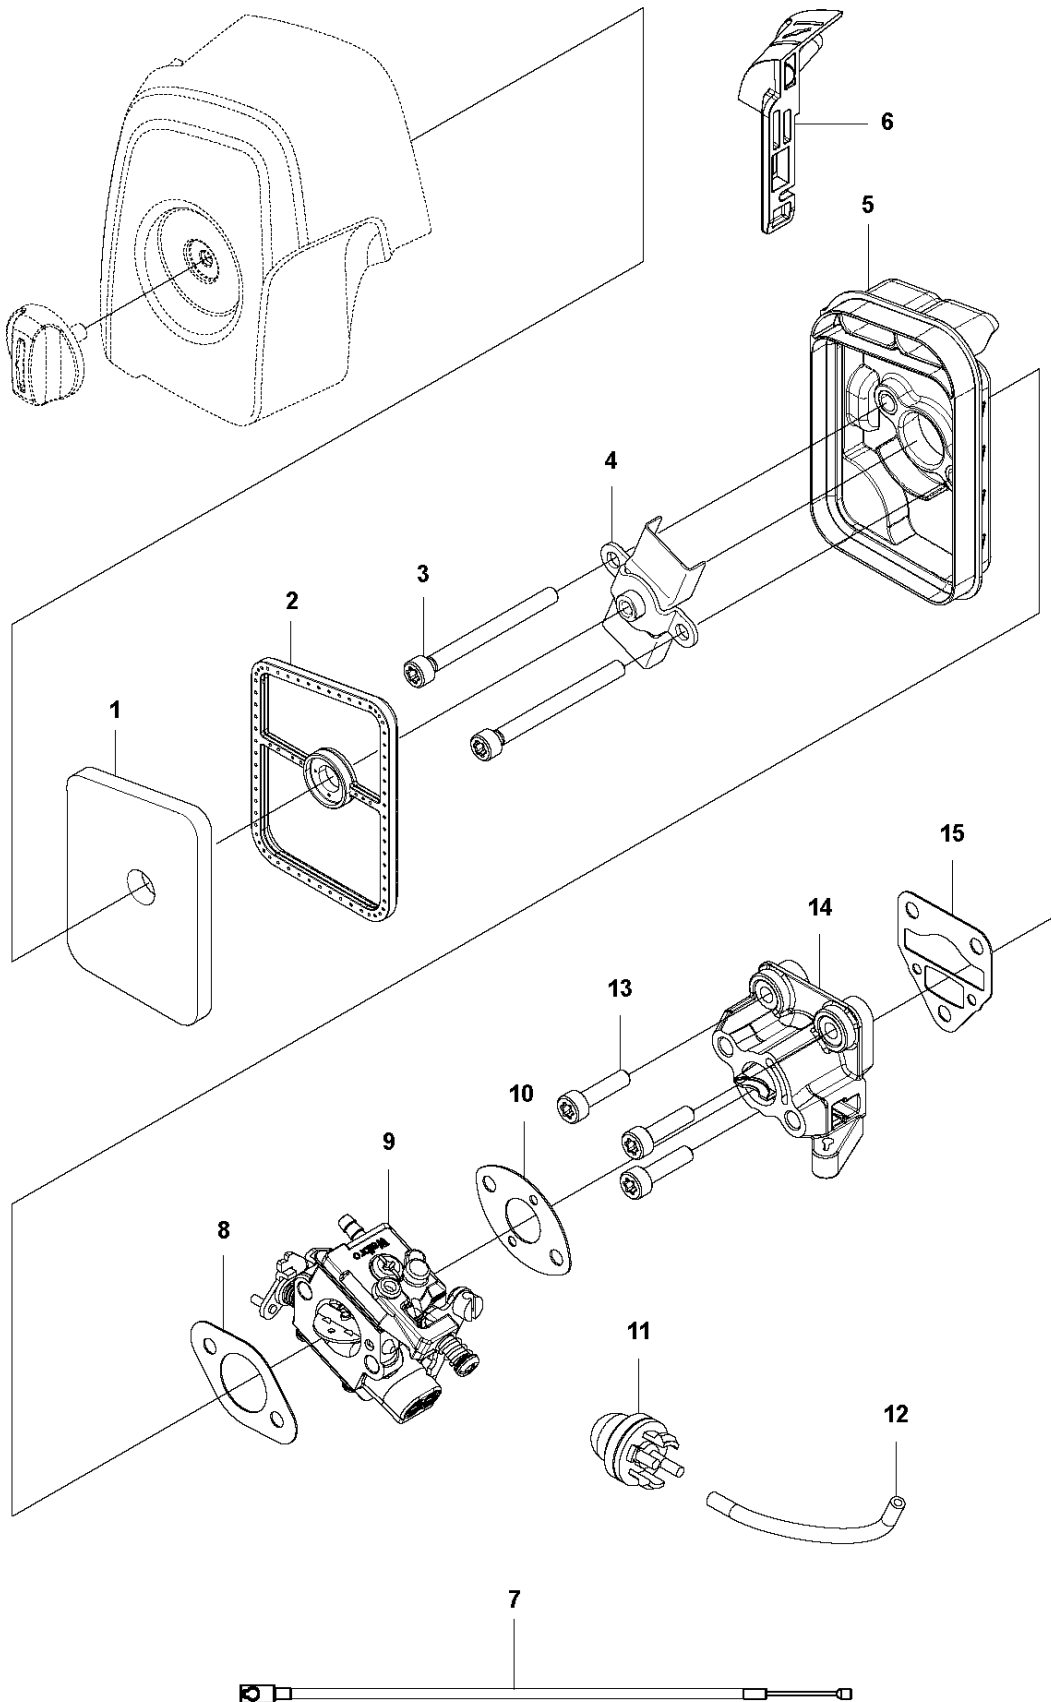

E 525P5S, 525P4S
CARBURETOR & AIR FILTER

CARBURETOR & AIR FILTER

525 P4S

Ref	Part No	Description	Remark	QTY KIT
1	581 04 74-01	AIR FILTER		1
2	581 45 18-01	AIR FILTER		1
3	580 46 72-01	BOLT		2
4	580 43 79-01	PLATE		1
5	581 04 70-01	FILTER HOUSING		1
6	577 84 83-01	CHOKE CONTROL		1
7	590 90 00-01	THROTTLE CABLE		1
8	577 88 24-02	GASKET		1
9	584 90 14-01	CARBURETTOR		1
10	576 39 91-02	GASKET		1
11	503 93 66-01	PURGE		1
12	577 05 05-01	PIPE		1
13	504 11 43-01	SCREW		3
14	578 90 83-01	INSULATOR		1
15	576 39 89-01	GASKET		1