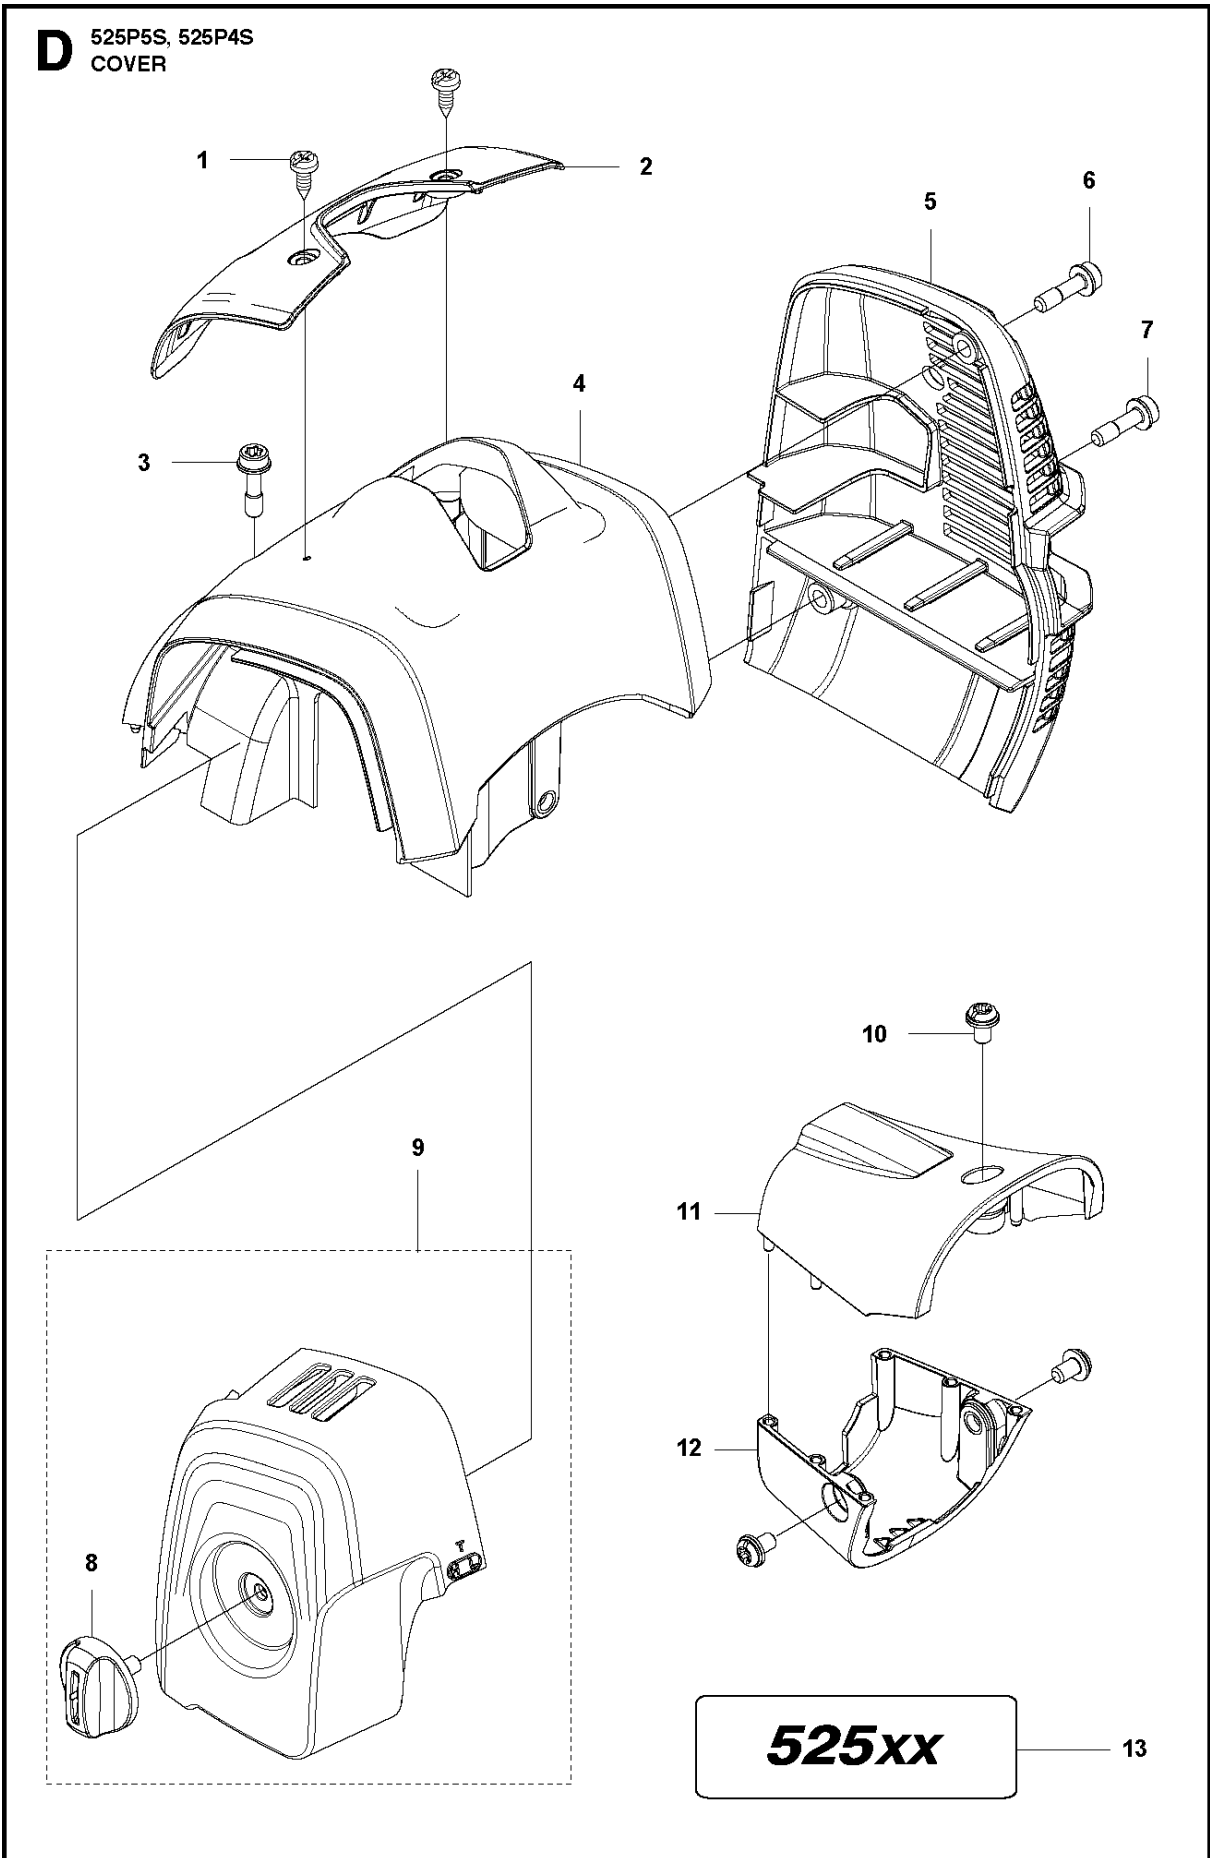

D 525P5S, 525P4S
COVER

COVER

525 P4S

Ref	Part No	Description	Remark	QTY	KIT
1	503 21 35-12	SCREW CCRPANT		2	
2	576 40 45-01	ARM PROTECTION		1	
3	577 81 54-01	BOLT		1	
4	592 81 09-01	CYLINDER COVER		1	
5	576 40 47-01	MUFFLER GUARD		1	
6	577 81 54-01	BOLT		1	
7	577 81 54-01	BOLT		1	
8	576 99 24-02	KNOB		1	9
9	581 04 73-01	FILTER COVER ASSY		1	
10	544 25 68-01	SCREW		3	
11	577 84 82-01	COVER	524L, 525L, LS, LST, RJD	1	
11	577 85 11-01	COVER	RS	1	
12	577 84 81-01	COVER	524L, 525L, LS, LST, RJD	1	
12	577 85 10-01	COVER	RS	1	
13	579 44 58-06	DECAL	525L	1