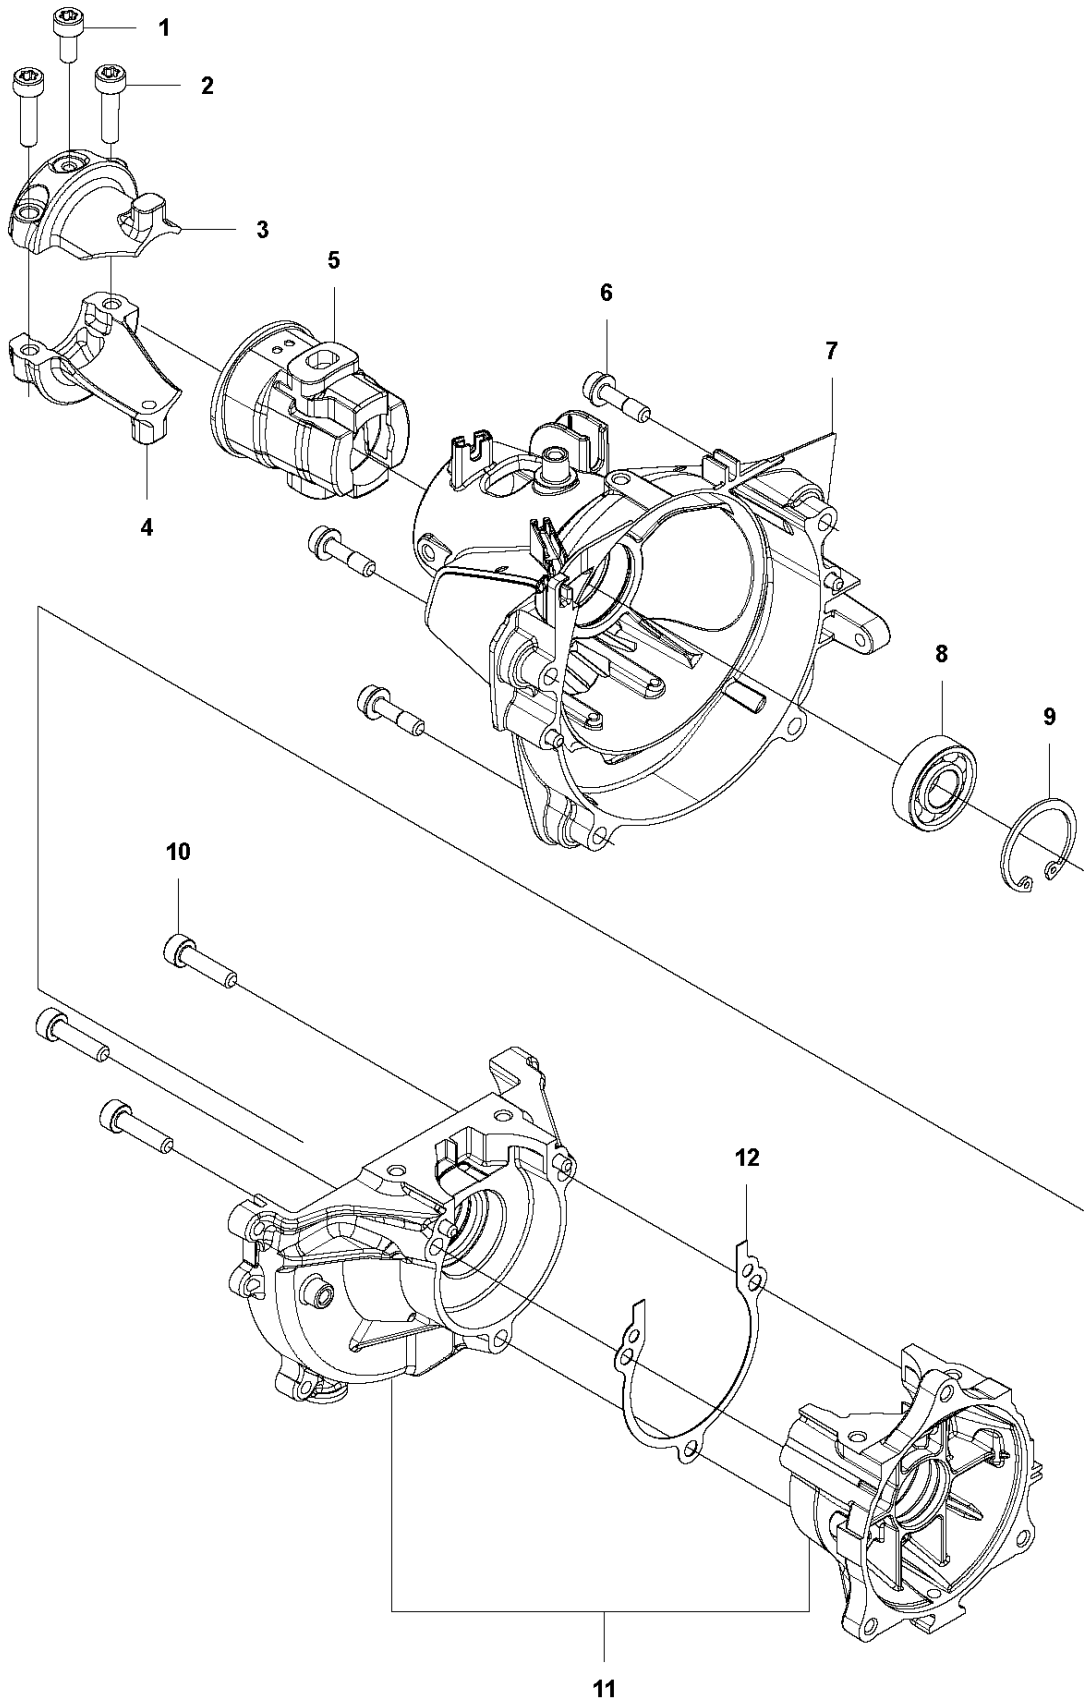

G 525P5S, 525P4S
CRANKCASE

CRANKCASE

525 P4S

Ref	Part No	Description	Remark	QTY KIT
1	525 82 49-14	SCREW ITXSCM		1
2	577 94 20-01	BOLT		2
3	576 42 07-02	BRACKET		1
4	576 42 08-02	BRACKET		1
5	576 42 05-01	CUSHION		1
6	577 81 54-01	BOLT		4
7	588 56 77-01	HOUSING		1
8	525 95 32-01	BEARING		1
9	506 60 99-01	SNAP RING		1
10	504 11 43-01	SCREW		3
11	581 30 86-02	CRANKCASE		1
12	576 39 95-02	GASKET		1