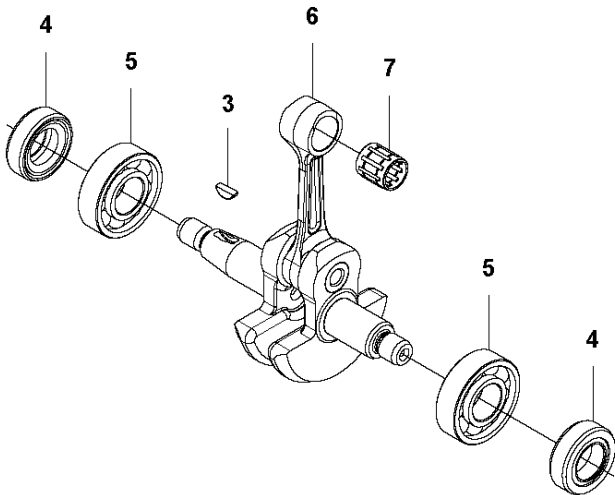

10

SHAFT

525 P4S

Ref	Part No	Description	Remark	QTY KIT
1	587 95 63-02	TUBE	Ø=24 mm L=1750 mm	1
3	525 75 51-01	SCREW ITXSCFM		1
4	503 94 10-01	HOOK		1
5	731 23 14-01	HEXAGON NUT		1
6	581 16 17-02	DRIVE SHAFT	Ø=7 mm L=1790 mm	1
9	585 94 40-01	DECAL		1
10	522 92 86-02	LABEL		1

K 525P5S, 525P4S
CYLINDER PISTON & MUFFLER

CYLINDER, PISTON & MUFFLER

525 P4S

Ref	Part No	Description	Remark	QTY	KIT
1	544 25 68-01	SCREW		2	
2	578 78 53-01	PLATE		1	
3	504 11 43-01	SCREW		4	
4	577 97 90-01	CYLINDER		1	
5	576 39 87-02	GASKET		1	
6	506 61 81-01	RING		2	
7	577 91 74-01	PISTON		1	
8	505 04 07-01	PIN		1	
9	505 04 52-01	RING		2	
10	585 24 86-01	MUFFLER		1	
10	580 52 36-01	MUFFLER ASSY	USA	1	
10	585 03 29-01	MUFFLER ASSY	Australia / New Zealand	1	
11	578 40 81-01	GASKET		1	
12	504 11 43-01	SCREW		2	
13	580 51 44-01	SPARK ARRESTER		1	10
14	729 57 74-05	SCREW CRPANT		1	10

L 525P5S, 525P4S
CRANKSHAFT

CRANKSHAFT

525 P4S

Ref	Part No	Description	Remark	QTY KIT
1	576 40 46-01	MUFFLER		1
2	544 25 68-01	SCREW		1
3	506 68 94-01	KEY		1
4	504 12 15-01	SEALING		2
5	506 61 03-01	BEARING		2
6	579 22 32-01	CRANKSHAFT		1
7	576 40 27-01	BEARING		1

Comments

Backward compatible

Introduced from

Serial number / Date	Remark

IPL updates

Page title	Ref. no	New part no	Name	Excl. part no.	Remark
Saw head	9	N/A	Hub cap	537 22 75-01	Removed
Saw head	11	N/A	Plug	503 98 13-01	Removed
Saw head	10	N/A	Valve	537 04 03-01	Removed
Saw head	9	593 62 04-01	Cap assy		New assembly. Including valve, plug and hub cap.
Saw head	53	537 24 71-03	Cutting head assy	537 24 71-02	