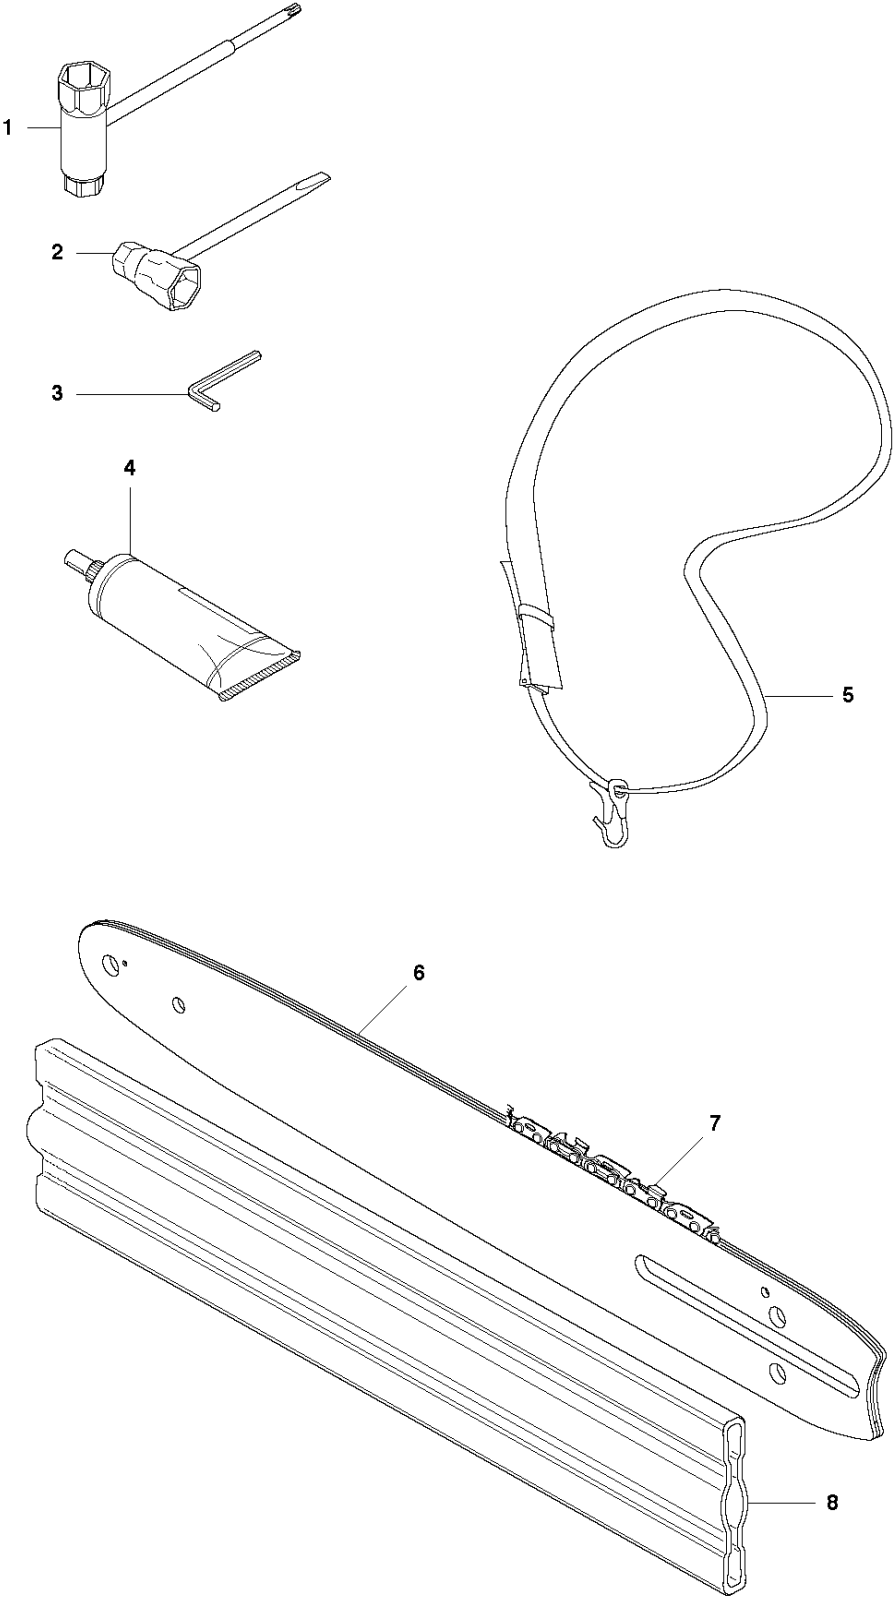

SPARE PARTS LIST

POLE PRUNER/POLE SAWS

525 P4S

N2 525P4S
ACCESSORIES

ACCESSORIES

525 P4S

Ref	Part No	Description	Remark	QTY KIT
1	575 73 82-02	COMBINATION WRENCH		1
2	501 69 17-01	COMBINATION WRENCH		1
3	503 55 86-01	SPANNER		1
4	579 06 49-01	GREASE	100 g	1
5	537 21 62-01	HARNESS		1
6	501 95 92-40	BAR	"(10""")	1
6	501 95 92-45	BAR	"(12""")	1
7	576 93 65-40	SAW CHAIN	"(10""")	1
7	576 93 65-45	SAW CHAIN	"(12""")	1
8	537 12 99-01	BAR COVER		1

10

SHAFT

525 P4S

Ref	Part No	Description	Remark	QTY KIT
1	587 95 63-02	TUBE	Ø=24 mm L=1750 mm	1
3	525 75 51-01	SCREW ITXSCFM		1
4	503 94 10-01	HOOK		1
5	731 23 14-01	HEXAGON NUT		1
6	581 16 17-02	DRIVE SHAFT	Ø=7 mm L=1790 mm	1
9	585 94 40-01	DECAL		1
10	522 92 86-02	LABEL		1

M 525P5S, 525P4S
CARBURETOR

CARBURETOR

525 P4S

Ref	Part No	Description	Remark	QTY KIT
1	520 97 63-01	SCREW		1
2	577 81 57-01	SCREW		1
3	513 59 32-01	SPRING		1
4	579 19 06-01	COVER		1
5	520 95 48-01	GASKET		1
6	502 21 36-01	DIAPHRAGM PUMP		1
7	513 40 08-01	SWIVEL		1
8	516 52 42-01	WASHER		1
9	506 73 86-01	RETAINER RING		1
10	579 19 07-01	SHAFT		1
11	577 81 55-01	SPRING		1
12	520 75 98-01	SCREW		1
13	520 97 86-01	VALVE		1
14	520 95 70-01	SCREEN		1
15	505 05 79-01	SPRING		1
16	584 90 12-01	PISTON ASSY		1
17	520 75 98-01	SCREW		1
18	579 19 08-01	LEVER		1
19	505 05 65-01	RING		1
20	579 19 10-01	SHAFT		1
21	516 52 42-01	WASHER		1
22	584 90 13-01	LEVER		1
23	579 19 11-01	SPRING		1
24	520 75 98-01	SCREW		1
25	581 15 49-01	VALVE		1
26	578 89 54-01	SPRING		1
27	520 97 74-01	PIN		1
28	577 80 72-01	LEVER		1
29	521 08 54-01	VALVE.INLET		1
30	577 80 71-01	SCREW		1
31	516 97 21-01	GASKET		1
32	577 80 70-01	DIAPHRAGM		1
33	514 18 92-01	COVER		1
34	520 97 88-01	SCREW ASSY		4
35	514 24 26-01	BALL		1
36	514 24 33-01	SPRING.CHOKE		1
37	580 68 48-01	GASKET KIT	Coomopes by item 5, 6, 31 and 32	1