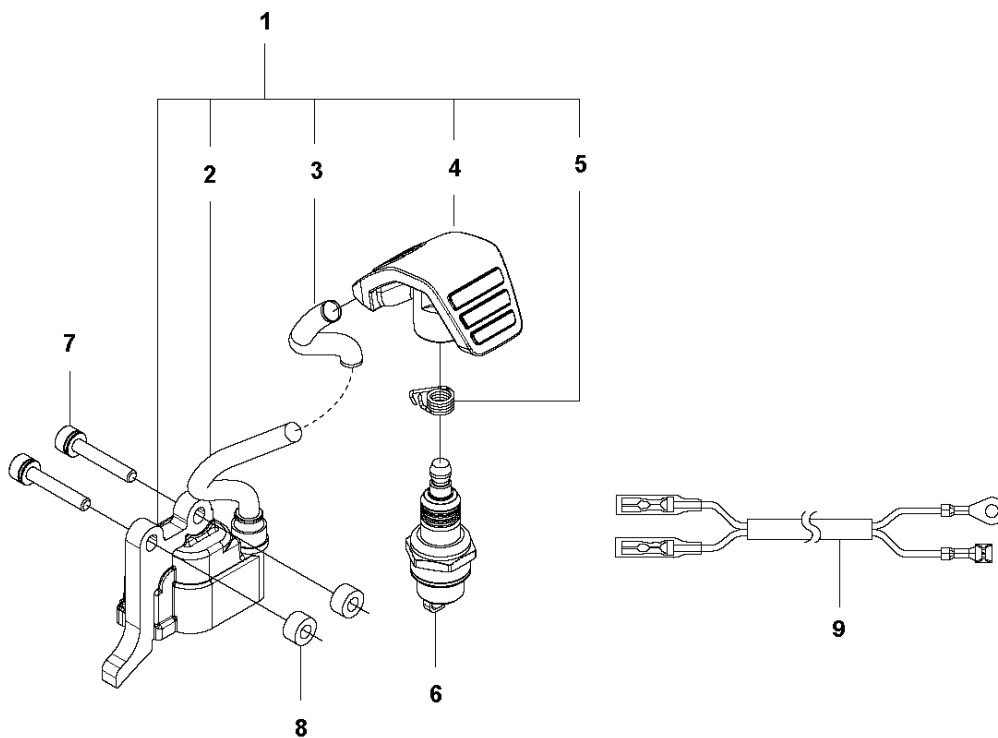

J 525P5S, 525P4S
IGNITION SYSTEM & CLUTCH

IGNITION SYSTEM & CLUTCH

525 P4S

Ref	Part No	Description	Remark	QTY	KIT
1	588 14 15-01	IGNITION COIL		1	
2	584 82 66-01	IGNITION CABLE		1	1
3	579 59 07-01	TUBE		1	1
4	586 10 72-01	SPARK PLUG CAP		1	1
5	580 63 48-01	SPRING		1	1
6	584 96 81-01	SPARK PLUG	BPMR-8Y : NGK	1	
7	521 51 58-01	BOLT		2	
8	521 76 97-01	SPACER		2	
9	577 85 17-01	SHORT CIRCUIT CABLE		1	
10	516 12 41-01	SNAP RING		1	
11	581 14 20-01	CLUTCH DRUM		1	
12	513 18 96-01	SCREW		2	
13	521 75 82-01	WASHER		2	
14	577 05 28-01	CLUTCH ASSY		1	
15	576 40 07-01	CLUTCH SPRING		1	14
16	504 11 80-01	NUT		1	
17	578 96 78-01	FLYWHEEL		1	
18	505 05 44-01	WASHER		2