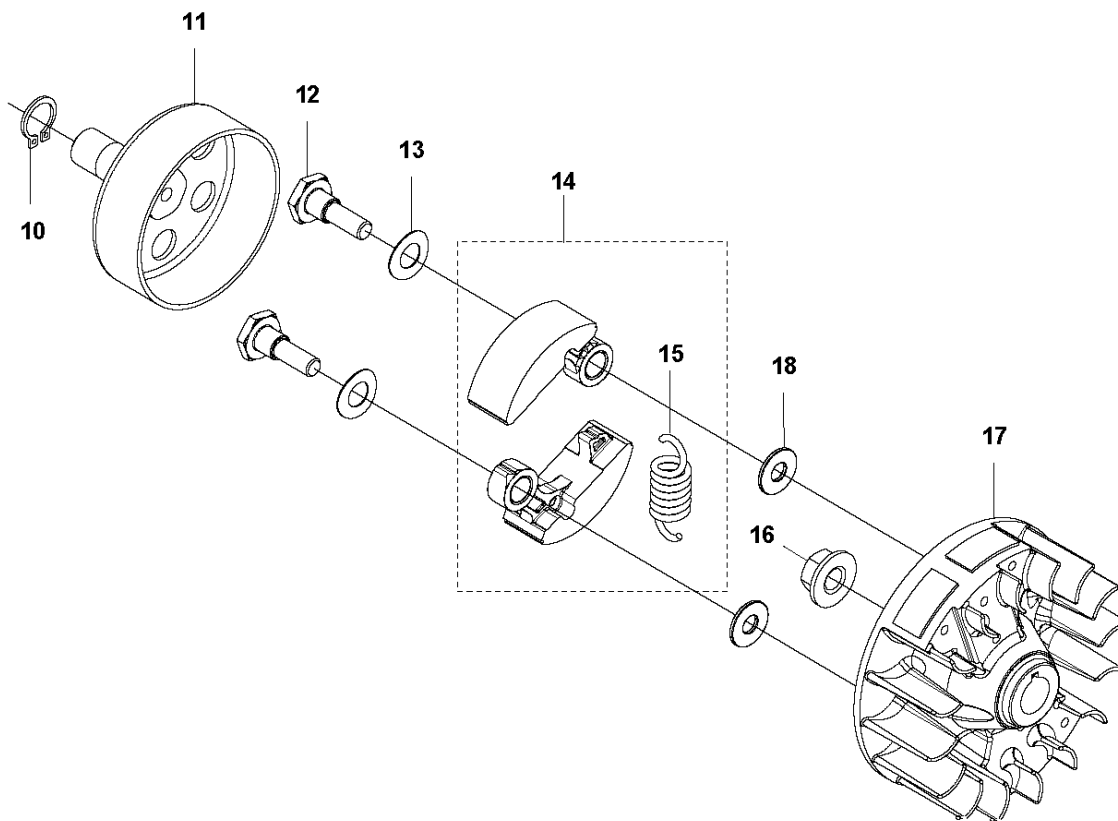

D 525P5S, 525P4S
COVER

COVER

525 P4S

Ref	Part No	Description	Remark	QTY	KIT
1	503 21 35-12	SCREW CCRPANT		2	
2	576 40 45-01	ARM PROTECTION		1	
3	577 81 54-01	BOLT		1	
4	592 81 09-01	CYLINDER COVER		1	
5	576 40 47-01	MUFFLER GUARD		1	
6	577 81 54-01	BOLT		1	
7	577 81 54-01	BOLT		1	
8	576 99 24-02	KNOB		1	9
9	581 04 73-01	FILTER COVER ASSY		1	
10	544 25 68-01	SCREW		3	
11	577 84 82-01	COVER	524L, 525L, LS, LST, RJD	1	
11	577 85 11-01	COVER	RS	1	
12	577 84 81-01	COVER	524L, 525L, LS, LST, RJD	1	
12	577 85 10-01	COVER	RS	1	
13	579 44 58-06	DECAL	525L	1	

J 525P5S, 525P4S
IGNITION SYSTEM & CLUTCH

IGNITION SYSTEM & CLUTCH

525 P4S

Ref	Part No	Description	Remark	QTY	KIT
1	588 14 15-01	IGNITION COIL		1	
2	584 82 66-01	IGNITION CABLE		1	1
3	579 59 07-01	TUBE		1	1
4	586 10 72-01	SPARK PLUG CAP		1	1
5	580 63 48-01	SPRING		1	1
6	584 96 81-01	SPARK PLUG	BPMR-8Y : NGK	1	
7	521 51 58-01	BOLT		2	
8	521 76 97-01	SPACER		2	
9	577 85 17-01	SHORT CIRCUIT CABLE		1	
10	516 12 41-01	SNAP RING		1	
11	581 14 20-01	CLUTCH DRUM		1	
12	513 18 96-01	SCREW		2	
13	521 75 82-01	WASHER		2	
14	577 05 28-01	CLUTCH ASSY		1	
15	576 40 07-01	CLUTCH SPRING		1	14
16	504 11 80-01	NUT		1	
17	578 96 78-01	FLYWHEEL		1	
18	505 05 44-01	WASHER		2	