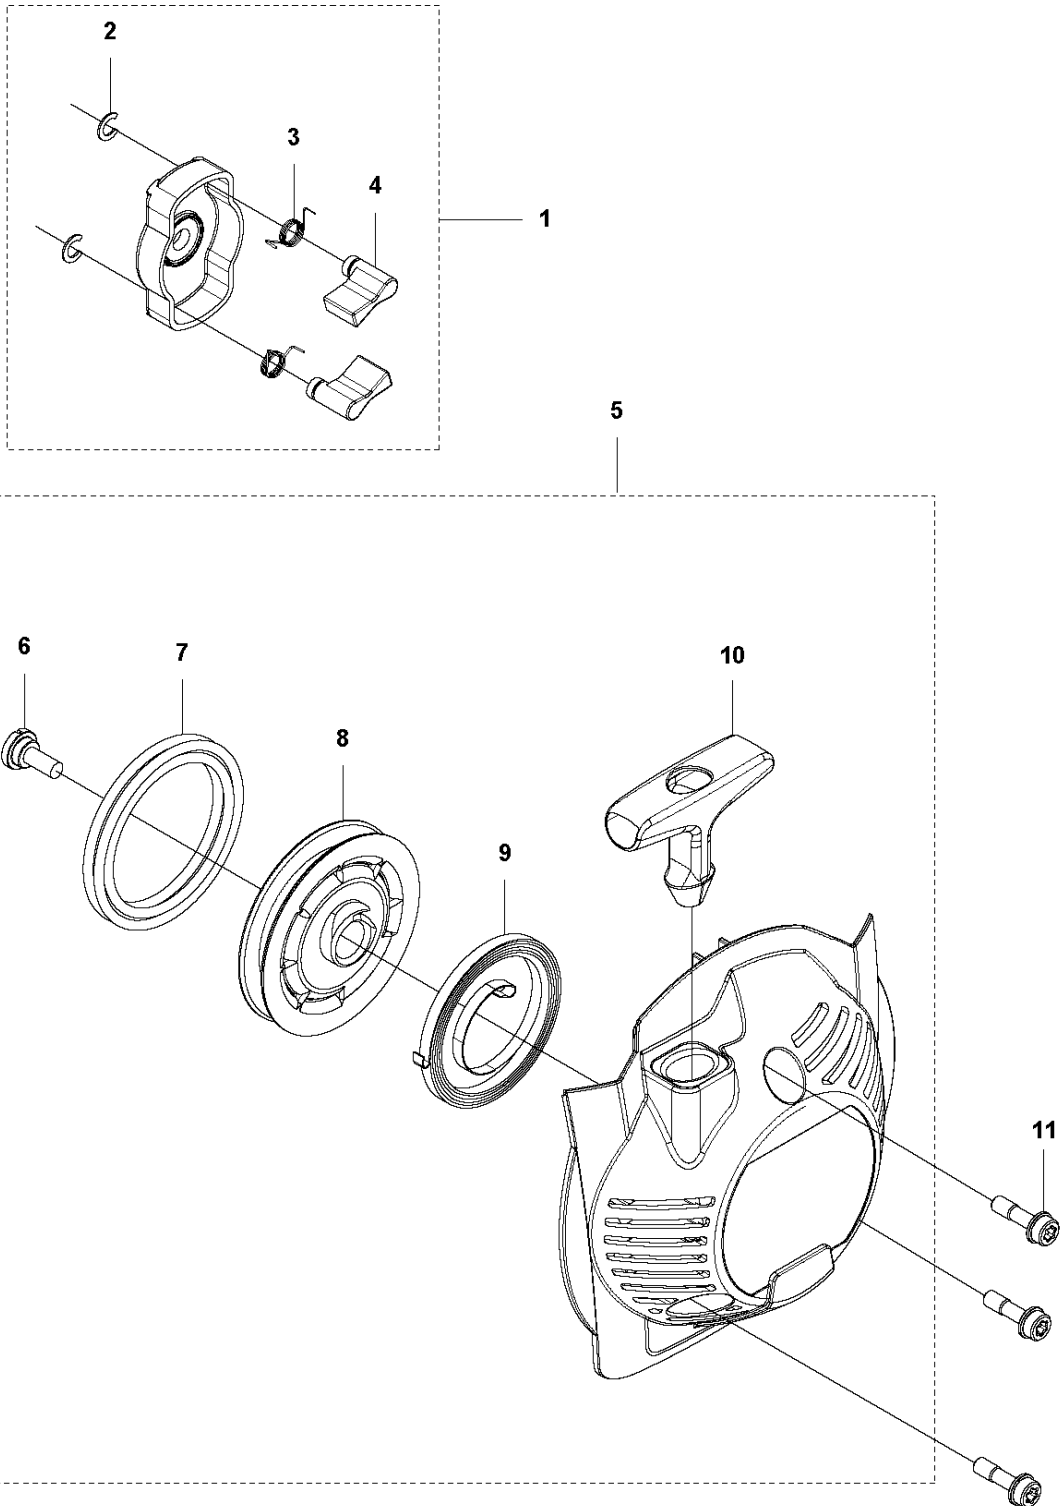

F 525P5S, 525P4S
STARTER

STARTER

525 P4S

Ref	Part No	Description	Remark	QTY	KIT
1	581 14 65-01	STARTER PULLEY		1	
2	521 60 04-01	E-RING		2	1
3	521 60 03-01	SPRING		2	1
4	521 60 02-01	RATCHET		2	1
5	578 99 25-01	STARTER		1	
6	506 61 30-01	SCREW		1	5
7	579 06 46-01	ROPE		1	5
8	579 06 48-01	STARTER PULLEY		1	5
9	504 11 50-01	SPIRAL SPRING		1	5
10	575 48 95-01	STARTER HANDLE		1	5
11	577 81 54-01	BOLT		3	
12	579 36 96-01	DECAL		1