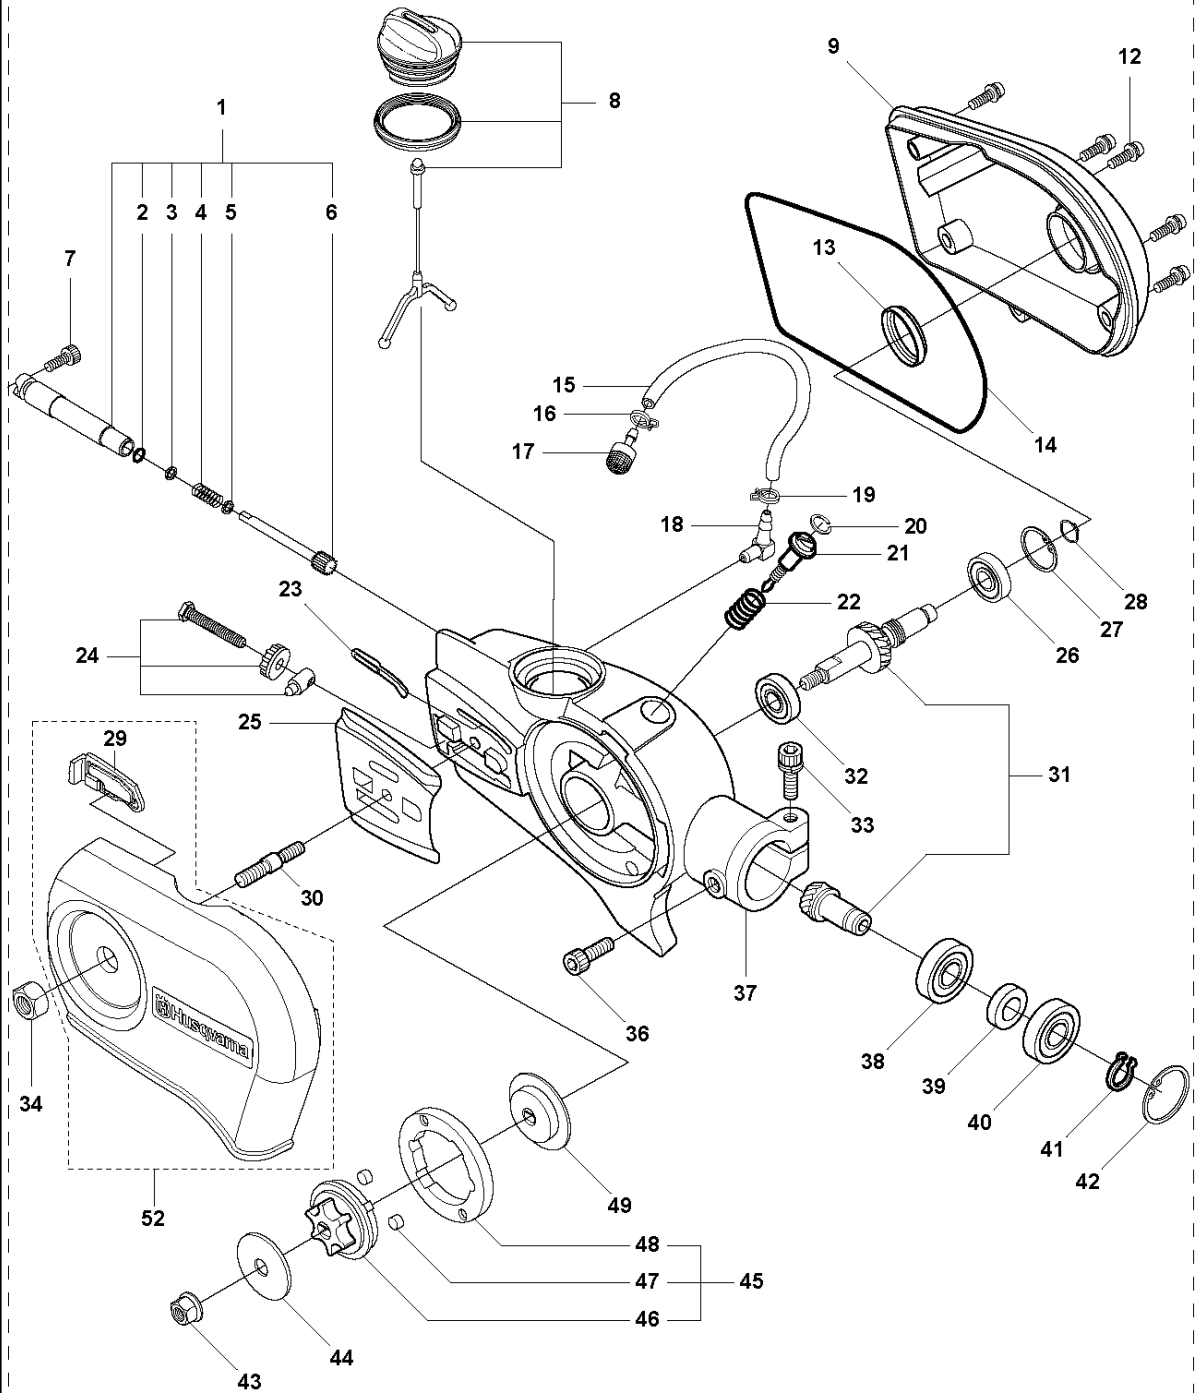

A 525P5S, 525P4S
SAW HEAD

53

SAW HEAD

525 P4S

Ref	Part No	Description	Remark	QTY	KIT
1	537 29 92-01	OIL PUMP ASSY		1	53
2	740 42 03-00	O-RING		1	53
3	503 23 00-16	WASHER		1	53
4	503 18 49-03	SPRING		1	53
5	503 23 00-16	WASHER		1	53
6	503 80 83-02	PUMP PISTON		1	53
7	725 53 27-55	SCREW IHSCM		1	53
8	537 28 15-02	TANK CAP ASSY		1	53
9	593 62 04-01	CAP ASSY		1	53
12	725 53 29-55	SCREW IHSCM		5	53
13	537 33 01-01	SEALING		1	53
14	537 29 10-01	O-RING		1	53
15	537 29 11-01	HOSE		1	53
16	537 37 15-01	HOSE CLAMP		1	53
17	504 71 00-03	OIL PLUMMET		1	53
18	504 34 00-04	FITTING		1	53
19	537 37 15-01	HOSE CLAMP		1	53
20	537 29 09-01	CIRCLIP		1	53
21	537 05 68-01	ADJUSTER		1	53
22	503 97 82-01	SPRING		1	53
23	537 33 17-01	OIL DUCT		1	53
24	537 22 82-01	CHAIN TENSIONER		1	53
25	537 19 42-01	CHAIN GUIDE PLATE		1	53
26	738 21 00-04	BALL BEARING		1	53
27	735 31 27-10	CIRCLIP		1	53
28	735 31 12-00	CIRCLIP		1	53
29	575 55 37-01	SEALING PLATE		1	52, 53
30	576 29 30-01	BAR BOLT	M7-M8	1	53
31	537 29 90-01	GEAR WHEEL KIT		1	53
32	738 21 99-04	BALL BEARING		1	53
33	725 53 33-55	SCREW IHSCM		1	53
34	731 23 18-01	HEXAGON NUT		1	53
36	725 53 27-55	SCREW IHSCM		1	53
37	537 22 74-01	HOUSING		1	53
38	738 21 99-04	BALL BEARING		1	53
39	537 24 77-01	SPACER		1	53
40	738 21 99-04	BALL BEARING		1	53
41	735 31 11-00	CIRCLIP		1	53
42	735 31 25-10	CIRCLIP		1	53
43	731 71 16-51	HEXAGON NUT FLANGE		1	53
44	503 23 00-68	WASHER		1	53
45	537 27 18-01	FLYWHEEL		1	53
46	537 27 15-01	HUB		1	53
47	537 27 17-01	BUSHING		2	53
48	537 27 14-01	RING		1	53
49	537 27 16-01	HUB CAP		1	53
50	537 23 00-01	LABEL		1	
52	575 54 18-01	CHAIN GUARD		1	53
53	537 24 71-03	CUTTING HEAD ASSY		1