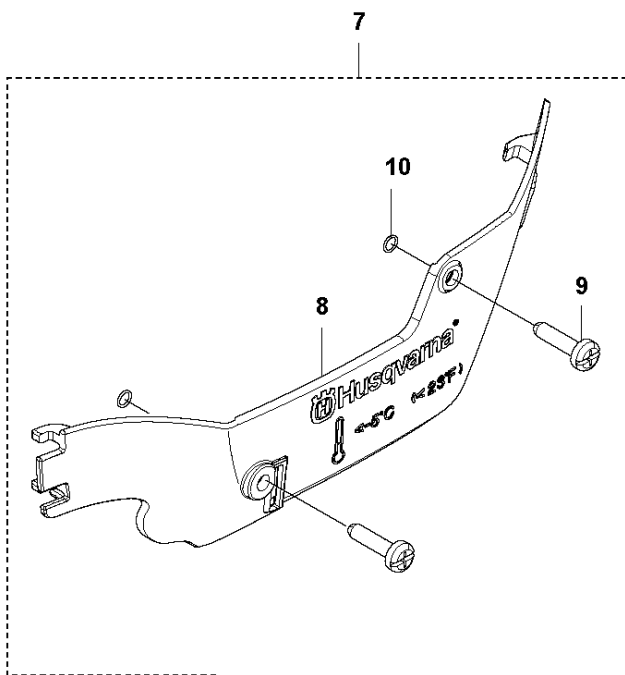

WINTER KIT 565