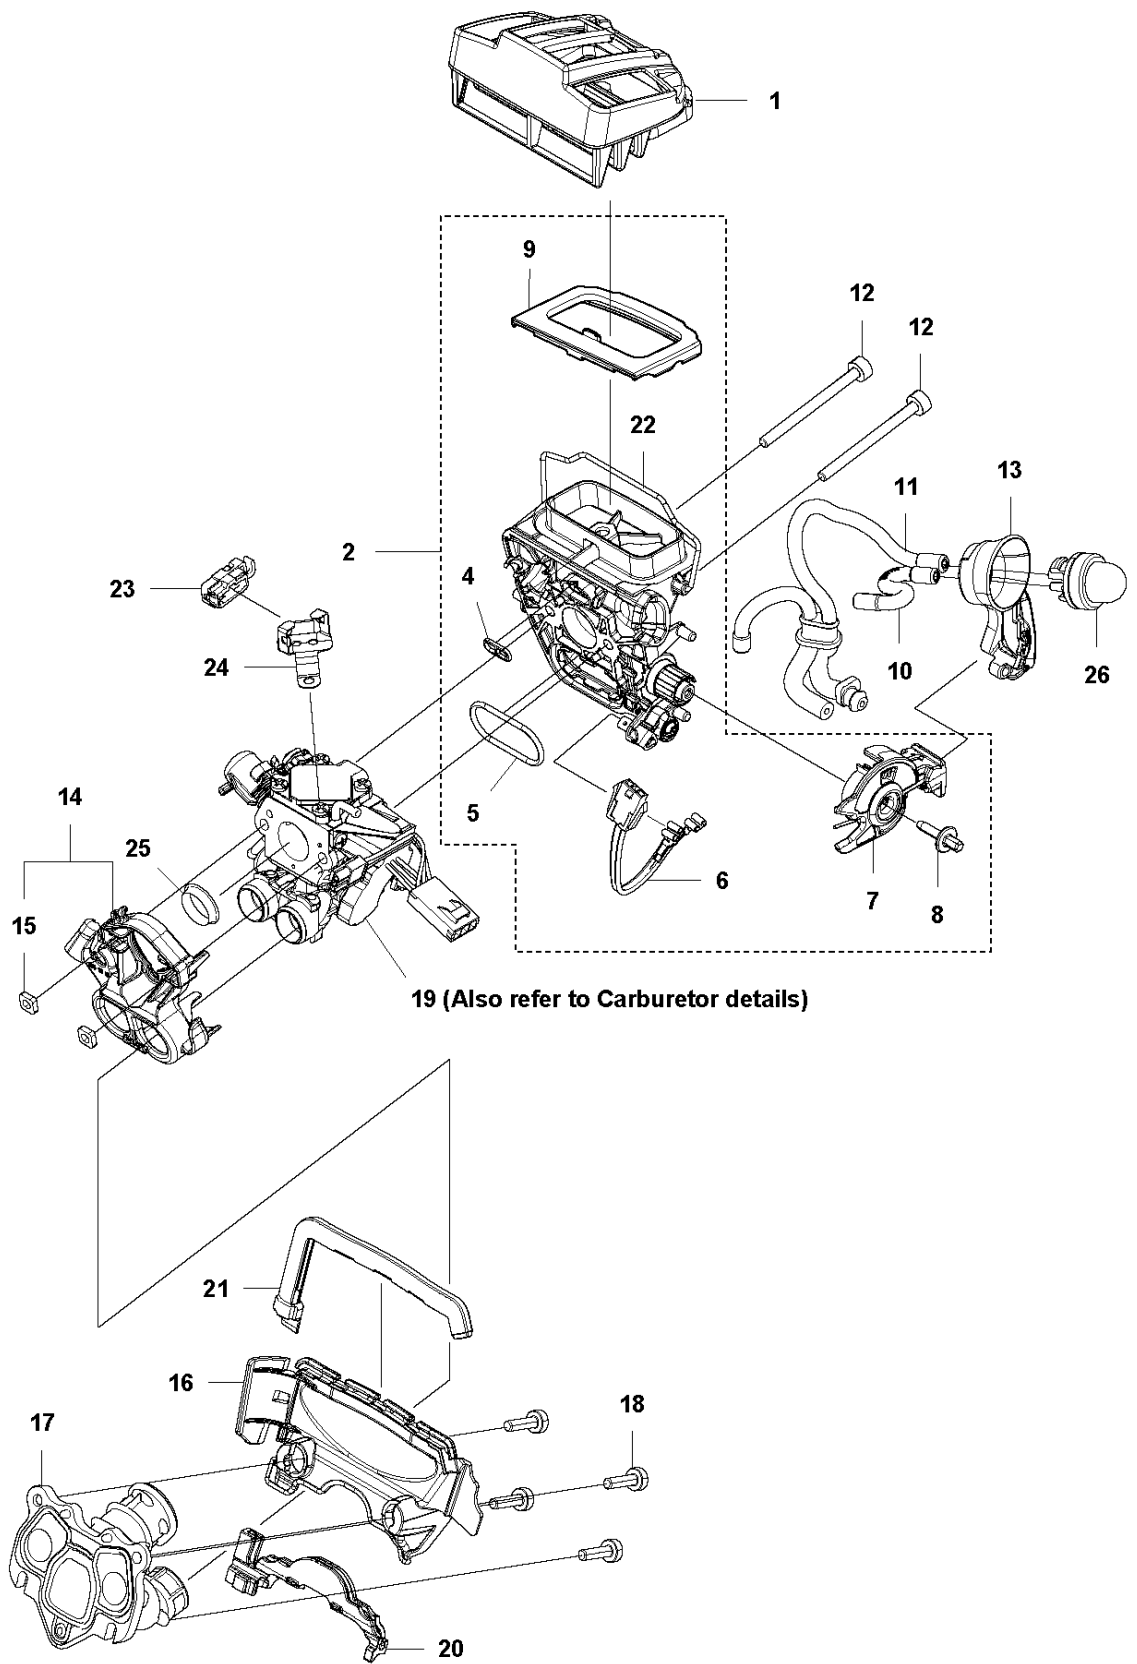

G1 565
CARBURETOR & AIRFILTER

Ref	Part No	Description	Remark	QTY	KIT
1	575 52 64-01	AIR FILTER ASSY	64 microns	1	
1	575 52 64-02	AIR FILTER ASSY	25 microns	1	
1	575 52 64-03	AIR FILTER ASSY	Non Woven	1	
2	577 41 90-05	INLET ELBOW	Std	1	
4	525 61 92-01	SEALING		1	2
5	525 61 90-01	SEALING		1	2
6	577 53 64-02	WIRING ASSY		1	2
7	510 01 72-02	CHOKE CONTROL ASSY		1	2
8	505 15 62-01	SCREW		1	2
9	589 37 84-01	SEALING		1	2
10	523 05 68-01	FUEL HOSE		1	
11	525 34 43-03	FUEL HOSE		1	
12	581 14 31-01	SCREW ITXSCFM		2	
13	525 58 81-01	SEALING		1	
14	505 16 52-02	FLANGE		1	
15	503 22 65-03	SQUARE NUT		2	14
16	501 18 20-01	BAFFLE		1	
17	575 23 53-01	INLET PIPE	Std	1	
17	575 23 53-02	INLET PIPE	Winter	1	
18	526 81 81-01	SCREW ITXSCM		4	
19	591 15 83-02	CARBURETTOR KIT	C1M-140062B	1	
20	582 17 95-01	SEALING		1	
21	590 05 95-01	SEALING		1	
22	575 52 78-01	CLAMP		1	
23	589 34 07-01	CONTACT CLAMP		1	
24	589 34 06-01	RETAINER		1	
25	582 02 51-01	SUPPORT SLEEVE		1	
26	503 93 66-01	PURGE		1