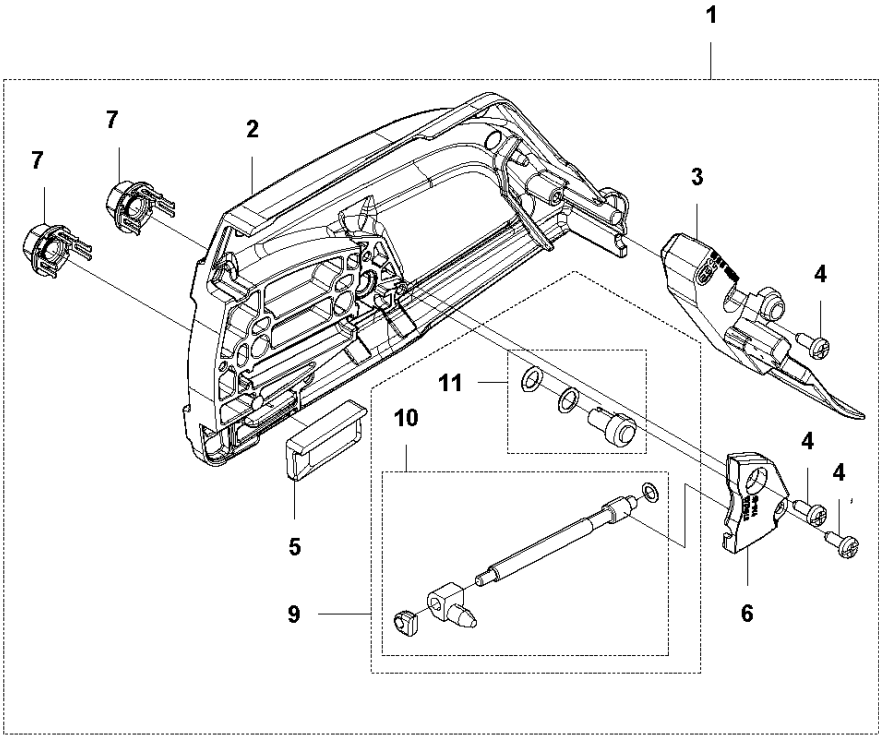

SPARE PARTS LIST

CHAIN SAWS

565

A1 565
CHAIN BRAKE

Ref	Part No	Description	Remark	QTY KIT
1	576 13 96-01	HAND GUARD		1
2	590 10 53-01	SCREW KIT		1
3	590 11 02-01	CHAIN BRAKE		1
4	590 10 56-01	KNEE JOINT		1
5	503 75 22-02	BRAKE BAND ASSY		1
6	574 82 56-01	COVER		1
7	582 21 33-01	SCREW		3

A2 565
CLUTCH COVER

Ref	Part No	Description	Remark	QTY KIT	
1	575 23 59-04	CLUTCH COVER ASSY		1	
2	575 23 63-02	CLUTCH COVER		1	1
3	575 23 64-01	CHIP GUARD		1	1
4	526 22 18-01	SCREW CITXPANT		3	1
5	501 51 72-01	CHAIN GUIDE		1	1
6	576 42 43-01	COVER		1	1
7	505 19 73-01	NUT		2	1
9	590 10 47-01	CHAIN TENSIONER KIT		1	1
10	590 10 48-01	WORM SCREW		1	1
11	590 10 51-01	WORM WHEEL		1	1

B 565
CLUTCH & OIL PUMP

Ref	Part No	Description	Remark	QTY	KIT
1	577 60 38-01	CLUTCH DRUM ASSY		1	
2	503 43 20-01	NEEDLE HOLDER		1	1
3	501 59 80-02	RIM		1	1
4	503 75 24-01	WASHER		1	
5	503 27 21-01	E-CLIP		1	
6	586 79 84-03	CLUTCH ASSY		1	
7	537 36 06-01	CLUTCH SPRING		3	6
8	582 27 01-08	PUMP PINION		1	
9	589 02 84-01	OIL PUMP ASSY		1	
10	590 11 97-01	PUMP PISTON		1	9
11	590 12 01-01	OIL PUMP		1	9
12	576 98 74-01	OIL PRESSURE HOSE		1	
13	526 81 81-01	SCREW ITXSCM		2	
14	594 09 32-01	OIL HOSE		1	
15	501 54 41-02	OIL SCREEN		1	