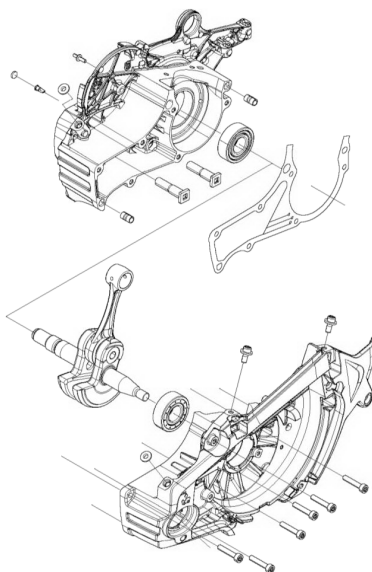

Illustrated Parts List - IPL Update

Product Name(s)

565

Description of change

New Crankcase assy.
New page, SHORT BLOCK introduced, includes Shortblock

Reason: Improved durability of Crankcase.

Comments

New article Crankcase 590 19 56-04 is fully interchangeable.
New article Guide bushing 593 80 60-01 is fully interchangeable.

Introduced from

Serial number / Date	Remark
20190600097	CRANKCASE ASSY 590 19 56-04
20190600097	SHORT BLOCK 582 75 20-02
20190600097	GUIDE BUSHING 593 80 60-01

IPL updates

Page Title	Ref. No	New part no	Name	Excl. part no.	Remark
CRANKCASE	1	590 19 56-04	CRANKCASE ASSY	590 16 56-02	
	6	593 80 60-01	GUIDE BUSHING	501 27 08-01	
SHORT BLOCK	1	582 75 20-02	SHORT BLOCK		New spare part

SHORT BLOCK

582 75 20-02