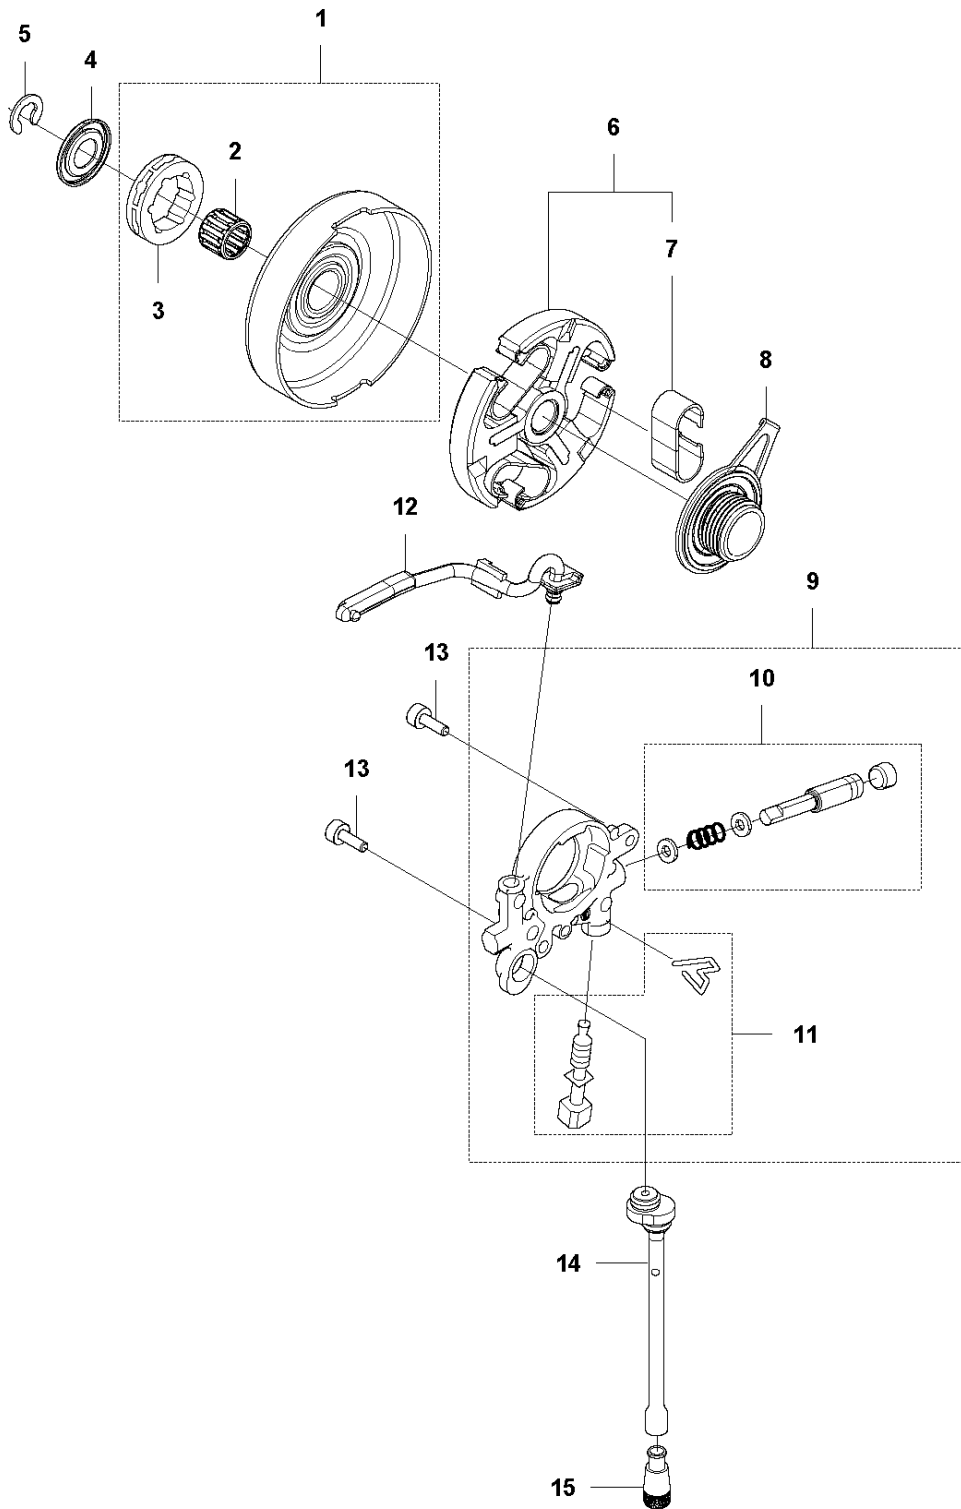

SPARE PARTS LIST

CHAIN SAWS

565

A1 565
CHAIN BRAKE

Ref	Part No	Description	Remark	QTY KIT
1	576 13 96-01	HAND GUARD		1
2	590 10 53-01	SCREW KIT		1
3	590 11 02-01	CHAIN BRAKE		1
4	590 10 56-01	KNEE JOINT		1
5	503 75 22-02	BRAKE BAND ASSY		1
6	574 82 56-01	COVER		1
7	582 21 33-01	SCREW		3

A2 565
CLUTCH COVER

Ref	Part No	Description	Remark	QTY KIT	
1	575 23 59-04	CLUTCH COVER ASSY		1	
2	575 23 63-02	CLUTCH COVER		1	1
3	575 23 64-01	CHIP GUARD		1	1
4	526 22 18-01	SCREW CITXPANT		3	1
5	501 51 72-01	CHAIN GUIDE		1	1
6	576 42 43-01	COVER		1	1
7	505 19 73-01	NUT		2	1
9	590 10 47-01	CHAIN TENSIONER KIT		1	1
10	590 10 48-01	WORM SCREW		1	1
11	590 10 51-01	WORM WHEEL		1	1

B 565
CLUTCH & OIL PUMP

Ref	Part No	Description	Remark	QTY	KIT
1	577 60 38-01	CLUTCH DRUM ASSY		1	
2	503 43 20-01	NEEDLE HOLDER		1	1
3	501 59 80-02	RIM		1	1
4	503 75 24-01	WASHER		1	
5	503 27 21-01	E-CLIP		1	
6	586 79 84-03	CLUTCH ASSY		1	
7	537 36 06-01	CLUTCH SPRING		3	6
8	582 27 01-08	PUMP PINION		1	
9	589 02 84-01	OIL PUMP ASSY		1	
10	590 11 97-01	PUMP PISTON		1	9
11	590 12 01-01	OIL PUMP		1	9
12	576 98 74-01	OIL PRESSURE HOSE		1	
13	526 81 81-01	SCREW ITXSCM		2	
14	594 09 32-01	OIL HOSE		1	
15	501 54 41-02	OIL SCREEN		1	

C 565
CYLINDER COVER

CYLINDER COVER

Ref	Part No	Description	Remark	QTY KIT
1	579 79 88-01	CYLINDER COVER		1

D 565
CYLINDER & PISTON

12 (A)

CYLINDER PISTON

565

Ref	Part No	Description	Remark	QTY KIT	
1	590 15 03-02	CYLINDER ASSY	565	1	
2	576 62 67-04	PISTON ASSY		1	1
3	576 62 74-01	PISTON RING		2	2
4	577 57 24-01	NEEDLE BEARING		1	1
5	737 43 12-00	SNAP RING		2	2
6	503 55 22-01	PLUG		1	1
7	584 28 87-01	DECOMPRESSION VALVE		1	
8	503 23 51-11	SPARK PLUG		1	
9	501 81 12-02	SCREW ITXSCM		4	
10	589 52 79-01	SLEEVE		4	
11	577 23 98-01	GASKET		1	12
12	578 86 47-01	GASKET KIT		1	