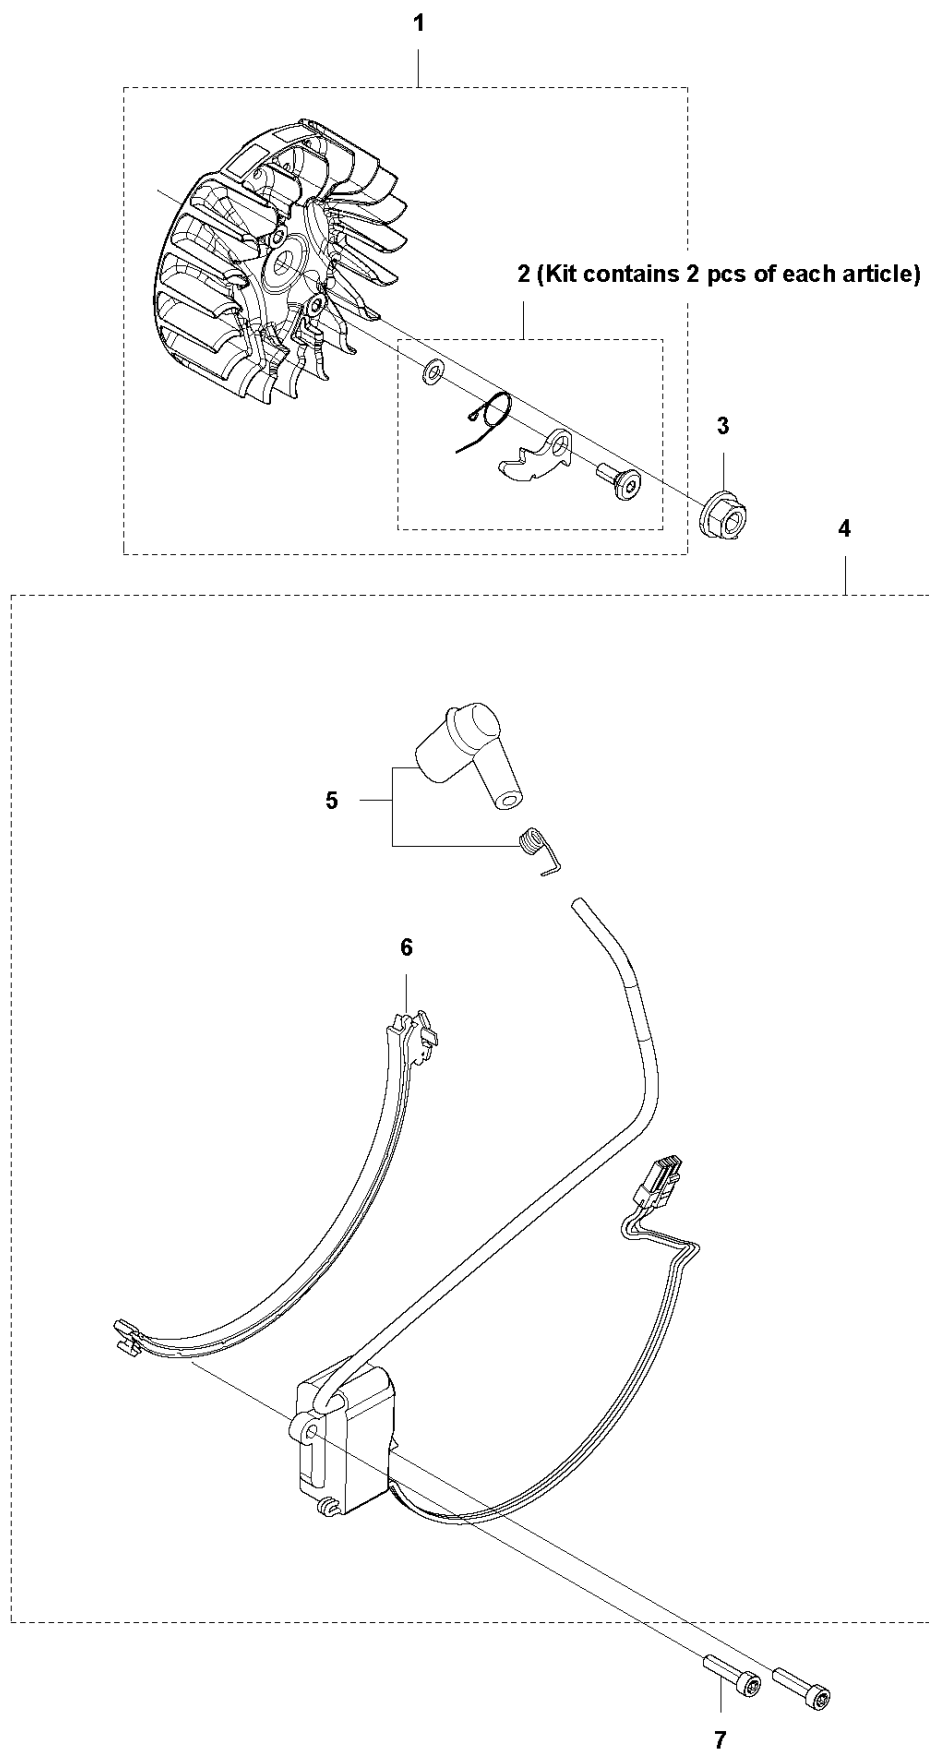

L 565
IGNITION SYSTEM

IGNITION SYSTEM

565

Ref	Part No	Description	Remark	QTY	KIT
1	590 28 12-01	FLYWHEEL ASSY	565	1	
2	590 28 13-01	PAWL	Kit	1	1
3	503 22 04-01	NUT		1	
4	582 10 50-01	IGNITION MODULE ASSY		1	
5	590 29 88-01	SPARK PLUG CAP		1	4
6	579 45 18-01	WIRE HOLDER		1	4
7	525 82 49-02	SCREW ITXSCM		2