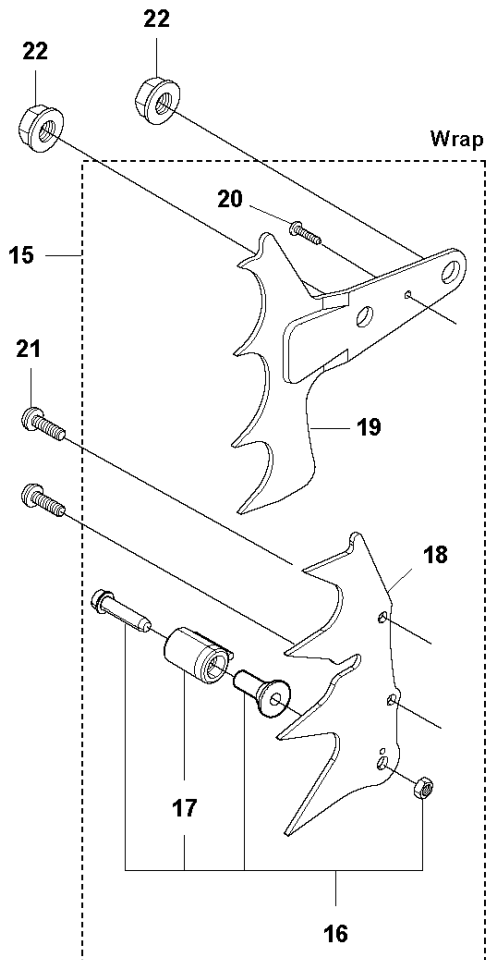

N 565
ACCESSORIES