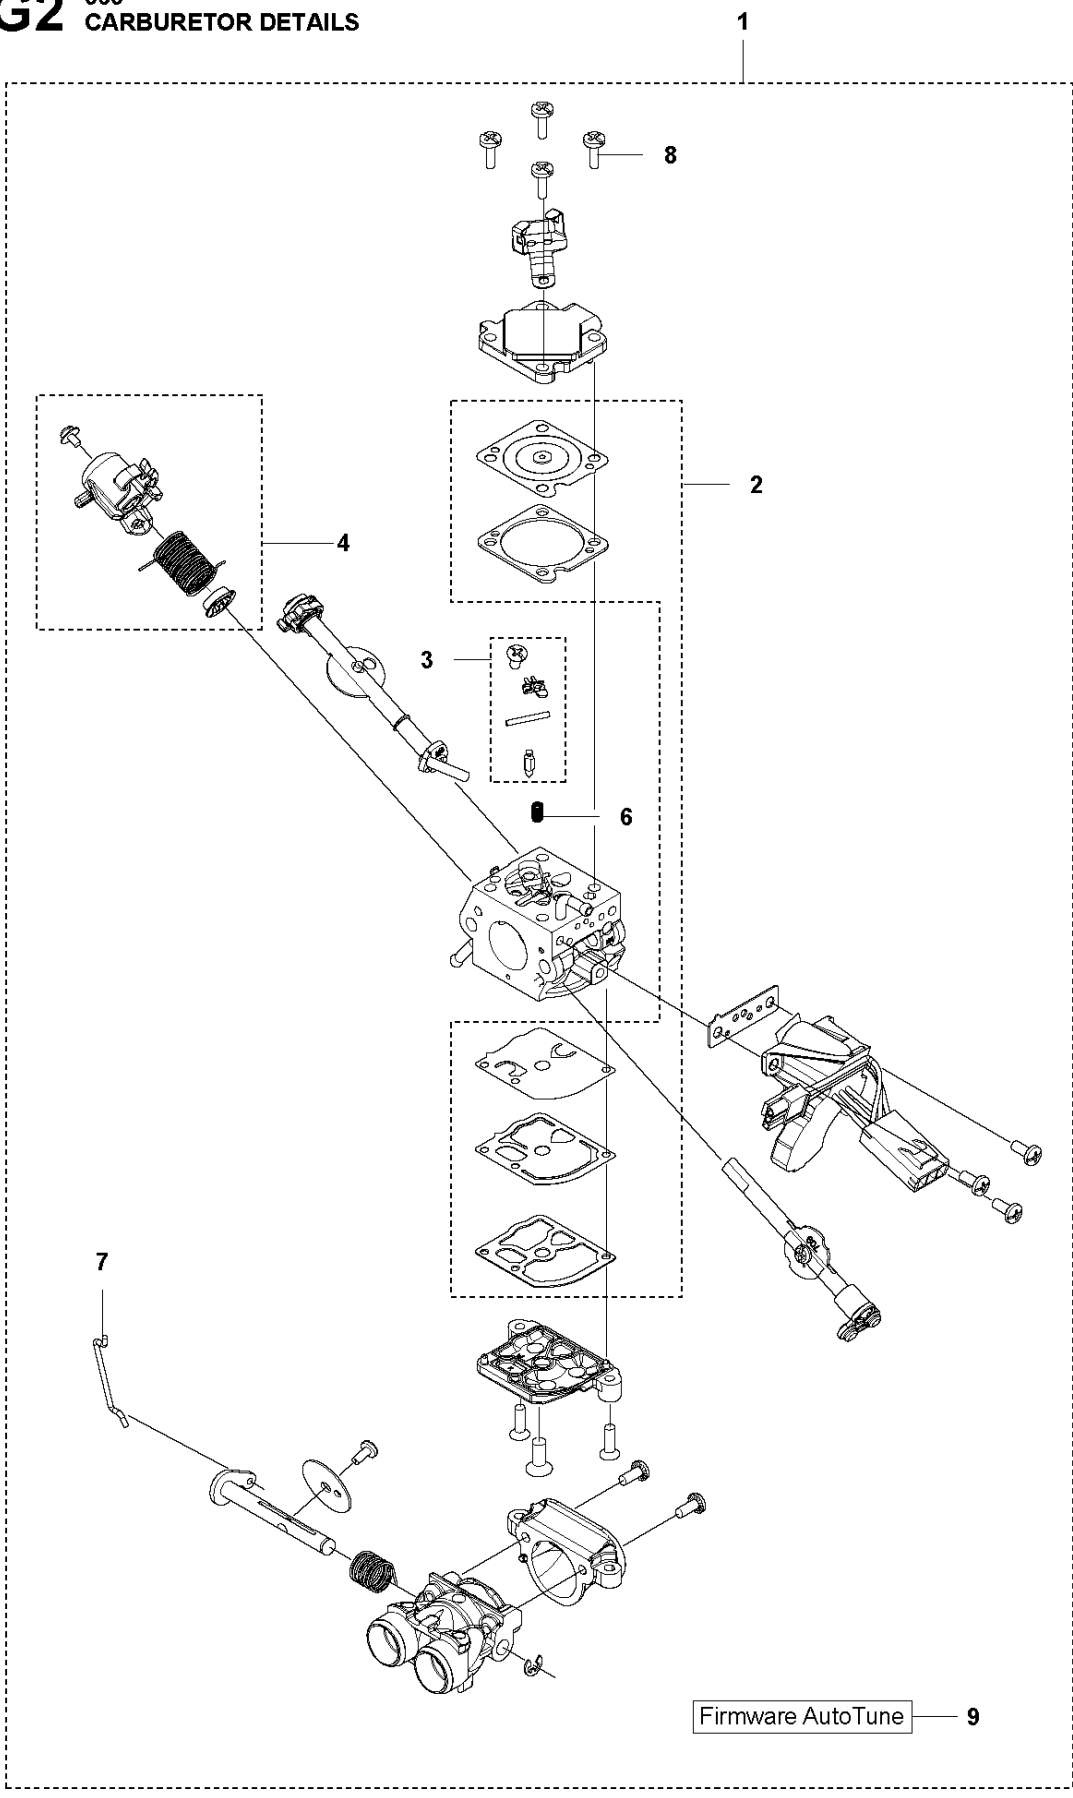

B 565
CLUTCH & OIL PUMP

Ref	Part No	Description	Remark	QTY	KIT
1	577 60 38-01	CLUTCH DRUM ASSY		1	
2	503 43 20-01	NEEDLE HOLDER		1	1
3	501 59 80-02	RIM		1	1
4	503 75 24-01	WASHER		1	
5	503 27 21-01	E-CLIP		1	
6	586 79 84-03	CLUTCH ASSY		1	
7	537 36 06-01	CLUTCH SPRING		3	6
8	582 27 01-08	PUMP PINION		1	
9	589 02 84-01	OIL PUMP ASSY		1	
10	590 11 97-01	PUMP PISTON		1	9
11	590 12 01-01	OIL PUMP		1	9
12	576 98 74-01	OIL PRESSURE HOSE		1	
13	526 81 81-01	SCREW ITXSCM		2	
14	594 09 32-01	OIL HOSE		1	
15	501 54 41-02	OIL SCREEN		1	

C 565
CYLINDER COVER

CYLINDER COVER

Ref	Part No	Description	Remark	QTY KIT
1	579 79 88-01	CYLINDER COVER		1

D 565
CYLINDER & PISTON

12 (A)

CYLINDER PISTON

565

Ref	Part No	Description	Remark	QTY KIT	
1	590 15 03-02	CYLINDER ASSY	565	1	
2	576 62 67-04	PISTON ASSY		1	1
3	576 62 74-01	PISTON RING		2	2
4	577 57 24-01	NEEDLE BEARING		1	1
5	737 43 12-00	SNAP RING		2	2
6	503 55 22-01	PLUG		1	1
7	584 28 87-01	DECOMPRESSION VALVE		1	
8	503 23 51-11	SPARK PLUG		1	
9	501 81 12-02	SCREW ITXSCM		4	
10	589 52 79-01	SLEEVE		4	
11	577 23 98-01	GASKET		1	12
12	578 86 47-01	GASKET KIT		1	

8 **A**

Ref	Part No	Description	Remark	QTY	KIT
1	587 21 78-01	MUFFLER KIT		1	
2	585 39 00-01	SPARK ARRESTER		1	1
3	724 12 87-59	SCREW CRPANM		1	1
4	587 35 09-01	GASKET		1	1, 7
5	587 35 10-01	HEAT DEFLECTOR		1	1
6	525 82 51-06	SCREW ITXSCM		2	1
7	525 76 25-03	SCREW ITXSCM		2	
8	578 86 47-01	GASKET KIT		1	

G2 565
CARBURETOR DETAILS

Ref	Part No	Description	Remark	QTY	KIT
1	591 15 83-02	CARBURETTOR KIT	C1M-140062B	1	
2	522 51 89-01	KIT	GASKET KIT	1	1
3	590 19 15-01	CARBURETTOR	Metering Kit	1	1
4	590 19 16-01	CARBURETTOR	Throttle Lever Kit	1	1
6	537 38 34-01	SPRING		1	1
7	522 51 79-01	ROD		1	1
8	522 54 51-01	SCREW		4	
9	-	TBD	Download from your local supportsite	1	