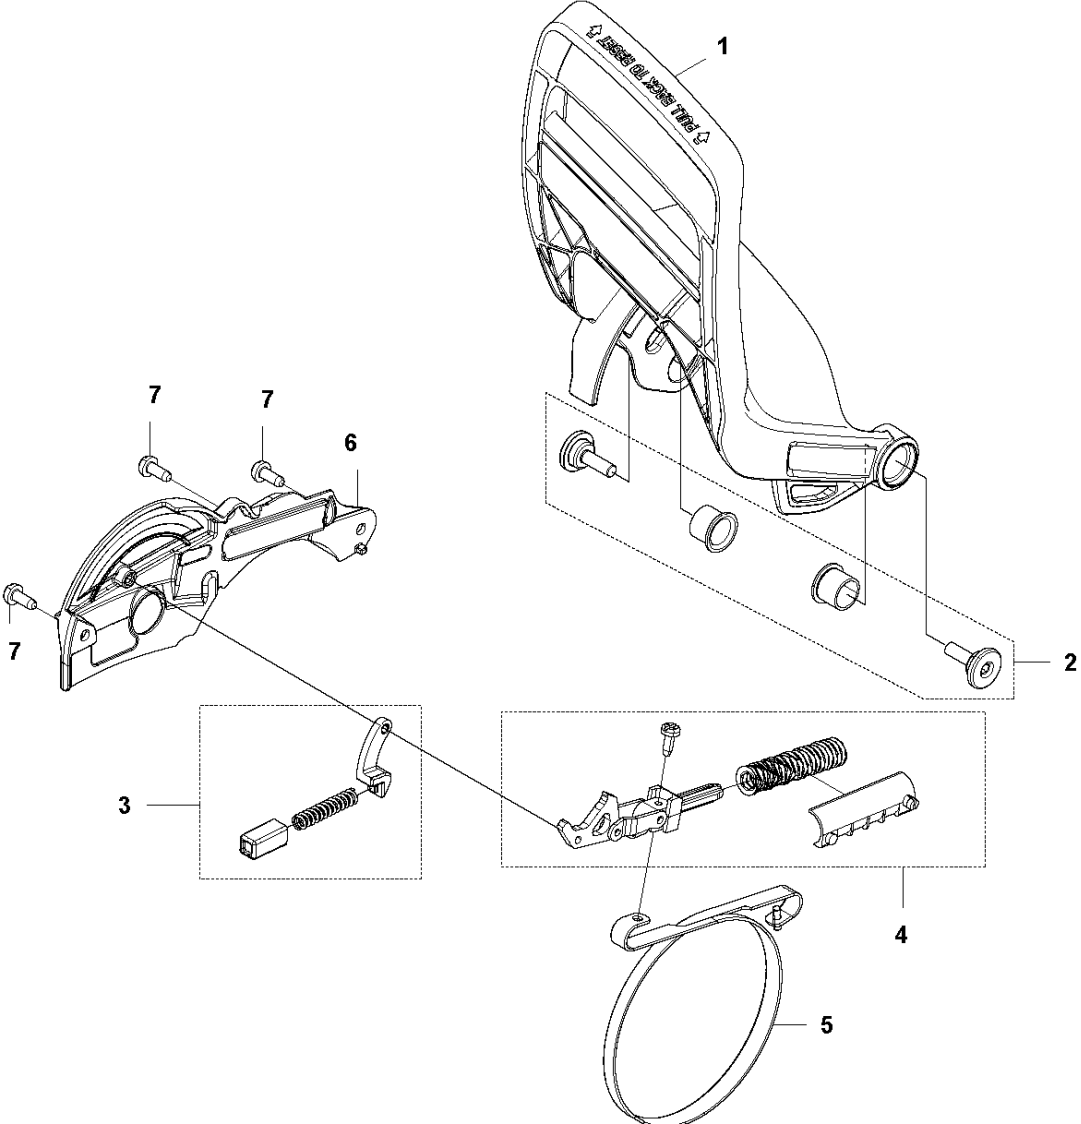

SPARE PARTS LIST

CHAIN SAWS

565

A1 565
CHAIN BRAKE

Ref	Part No	Description	Remark	QTY KIT
1	576 13 96-01	HAND GUARD		1
2	590 10 53-01	SCREW KIT		1
3	590 11 02-01	CHAIN BRAKE		1
4	590 10 56-01	KNEE JOINT		1
5	503 75 22-02	BRAKE BAND ASSY		1
6	574 82 56-01	COVER		1
7	582 21 33-01	SCREW		3

A2 565
CLUTCH COVER

Ref	Part No	Description	Remark	QTY KIT	
1	575 23 59-04	CLUTCH COVER ASSY		1	
2	575 23 63-02	CLUTCH COVER		1	1
3	575 23 64-01	CHIP GUARD		1	1
4	526 22 18-01	SCREW CITXPANT		3	1
5	501 51 72-01	CHAIN GUIDE		1	1
6	576 42 43-01	COVER		1	1
7	505 19 73-01	NUT		2	1
9	590 10 47-01	CHAIN TENSIONER KIT		1	1
10	590 10 48-01	WORM SCREW		1	1
11	590 10 51-01	WORM WHEEL		1	1

B 565
CLUTCH & OIL PUMP

Ref	Part No	Description	Remark	QTY	KIT
1	577 60 38-01	CLUTCH DRUM ASSY		1	
2	503 43 20-01	NEEDLE HOLDER		1	1
3	501 59 80-02	RIM		1	1
4	503 75 24-01	WASHER		1	
5	503 27 21-01	E-CLIP		1	
6	586 79 84-04	CLUTCH ASSY		1	
7	537 36 06-01	CLUTCH SPRING		3	6
8	582 27 01-08	PUMP PINION		1	
9	589 02 84-01	OIL PUMP ASSY		1	
10	590 11 97-01	PUMP PISTON		1	9
11	590 12 01-01	OIL PUMP		1	9
12	576 98 74-01	OIL PRESSURE HOSE		1	
13	526 81 81-02	SCREW ITXSCM		2	
14	594 09 32-01	OIL HOSE		1	
15	501 54 41-02	OIL SCREEN		1	

C 565
CYLINDER COVER

CYLINDER COVER

Ref	Part No	Description	Remark	QTY KIT
1	579 79 88-01	CYLINDER COVER		1

D 565
CYLINDER & PISTON

12 (A)

CYLINDER PISTON

565

Ref	Part No	Description	Remark	QTY KIT	
1	590 15 03-02	CYLINDER ASSY	565	1	
2	576 62 67-04	PISTON ASSY		1	1
3	576 62 74-01	PISTON RING		2	2
4	577 57 24-01	NEEDLE BEARING		1	1
5	737 43 12-00	SNAP RING		2	2
6	503 55 22-01	PLUG		1	1
7	584 28 87-01	DECOMPRESSION VALVE		1	
8	503 23 51-11	SPARK PLUG		1	
9	501 81 12-02	SCREW ITXSCM		4	
10	589 52 79-01	SLEEVE		4	
11	577 23 98-01	GASKET		1	12
12	578 86 47-01	GASKET KIT		1	