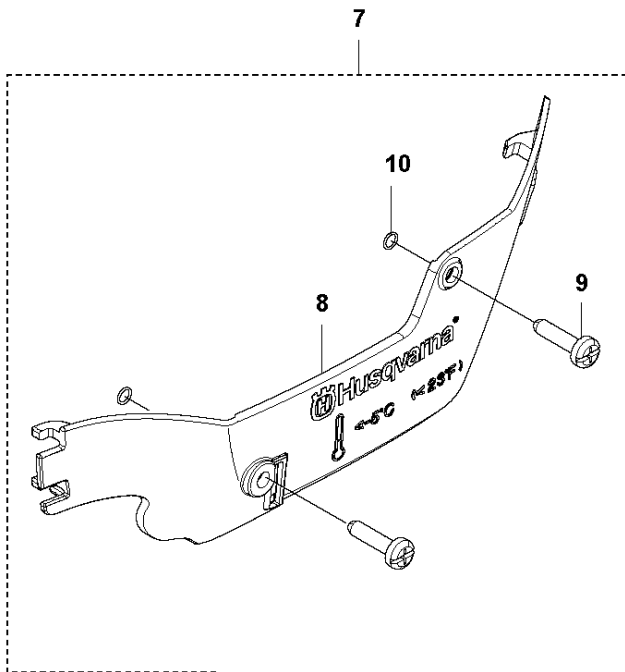

WINTER KIT 565