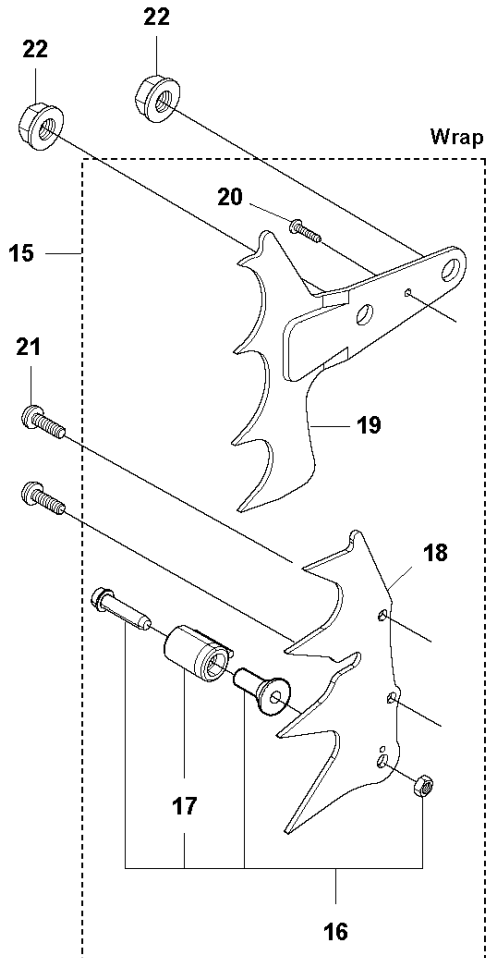

N 565
ACCESSORIES