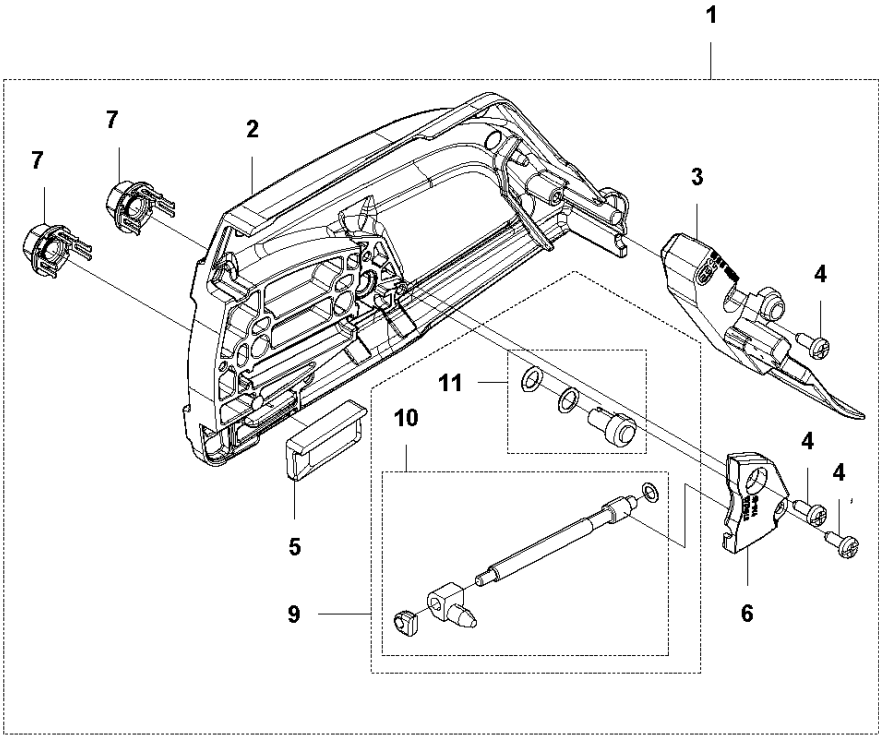

SPARE PARTS LIST

CHAIN SAWS

565

A1 565
CHAIN BRAKE

Ref	Part No	Description	Remark	QTY KIT
1	576 13 96-01	HAND GUARD		1
2	590 10 53-01	SCREW KIT		1
3	590 11 02-01	CHAIN BRAKE		1
4	590 10 56-01	KNEE JOINT		1
5	503 75 22-02	BRAKE BAND ASSY		1
6	574 82 56-01	COVER		1
7	582 21 33-01	SCREW		3

A2 565
CLUTCH COVER

Ref	Part No	Description	Remark	QTY KIT	
1	575 23 59-04	CLUTCH COVER ASSY		1	
2	575 23 63-02	CLUTCH COVER		1	1
3	575 23 64-01	CHIP GUARD		1	1
4	526 22 18-01	SCREW CITXPANT		3	1
5	501 51 72-01	CHAIN GUIDE		1	1
6	576 42 43-01	COVER		1	1
7	505 19 73-01	NUT		2	1
9	590 10 47-01	CHAIN TENSIONER KIT		1	1
10	590 10 48-01	WORM SCREW		1	1
11	590 10 51-01	WORM WHEEL		1	1

B 565
CLUTCH & OIL PUMP

Ref	Part No	Description	Remark	QTY	KIT
1	577 60 38-01	CLUTCH DRUM ASSY		1	
2	503 43 20-01	NEEDLE HOLDER		1	1
3	501 59 80-02	RIM		1	1
4	503 75 24-01	WASHER		1	
5	503 27 21-01	E-CLIP		1	
6	586 79 84-04	CLUTCH ASSY		1	
7	537 36 06-01	CLUTCH SPRING		3	6
8	582 27 01-08	PUMP PINION		1	
9	589 02 84-01	OIL PUMP ASSY		1	
10	590 11 97-01	PUMP PISTON		1	9
11	590 12 01-01	OIL PUMP		1	9
12	576 98 74-01	OIL PRESSURE HOSE		1	
13	526 81 81-02	SCREW ITXSCM		2	
14	594 09 32-01	OIL HOSE		1	
15	501 54 41-02	OIL SCREEN		1	