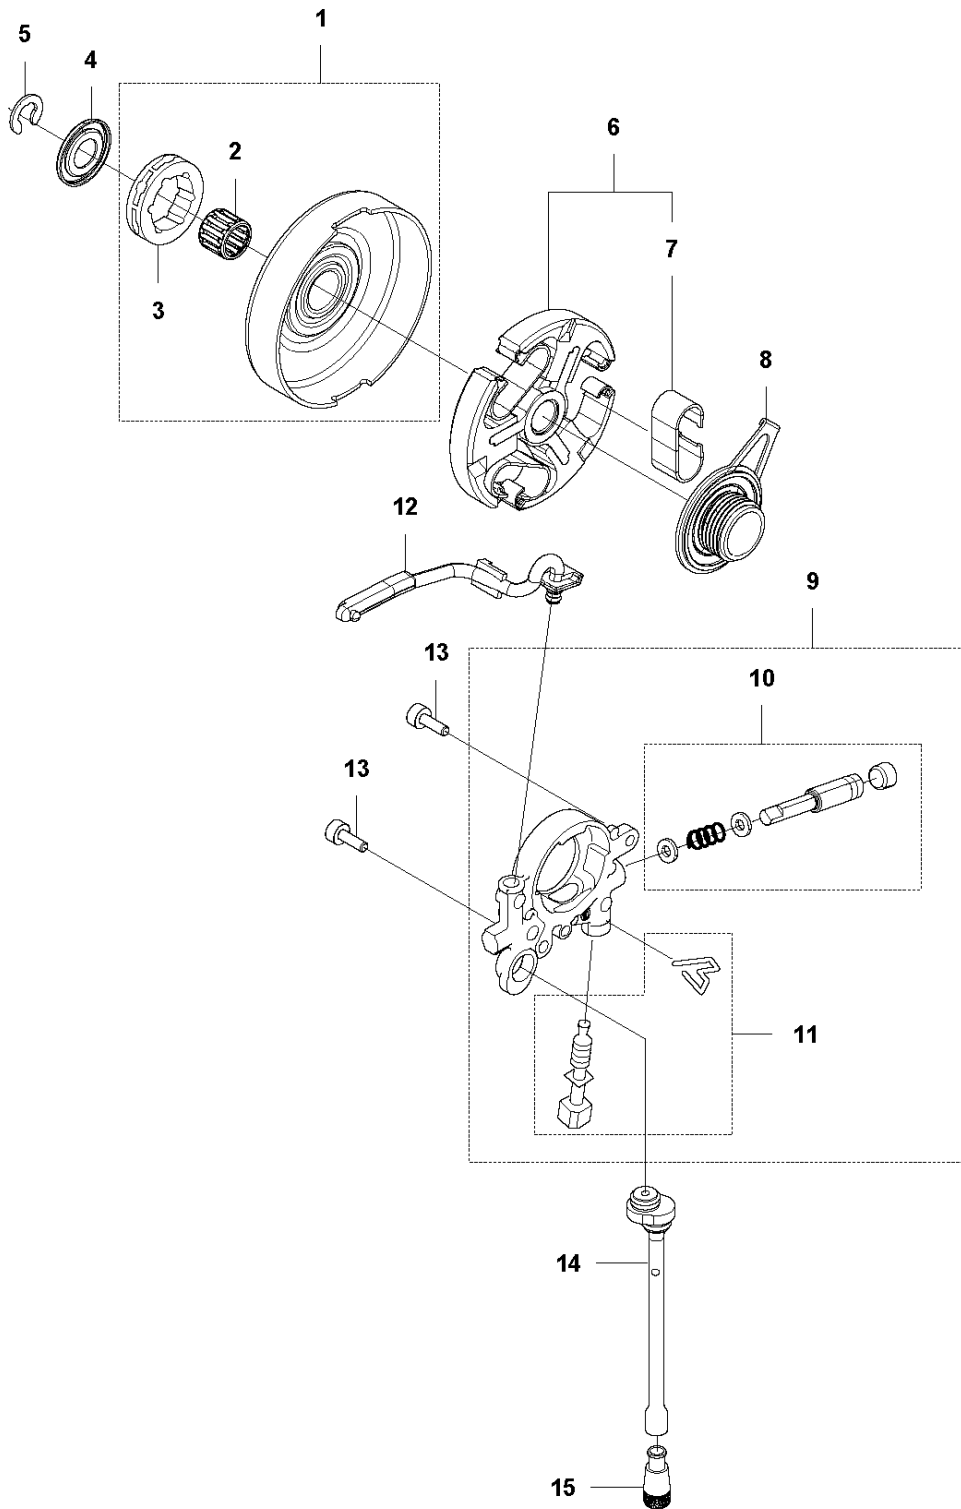

SPARE PARTS LIST

CHAIN SAWS

565

A1 565
CHAIN BRAKE

Ref	Part No	Description	Remark	QTY KIT
1	576 13 96-01	HAND GUARD		1
2	590 10 53-01	SCREW KIT		1
3	590 11 02-01	CHAIN BRAKE		1
4	590 10 56-01	KNEE JOINT		1
5	503 75 22-02	BRAKE BAND ASSY		1
6	574 82 56-01	COVER		1
7	582 21 33-01	SCREW		3

A2 565
CLUTCH COVER

Ref	Part No	Description	Remark	QTY KIT	
1	575 23 59-04	CLUTCH COVER ASSY		1	
2	575 23 63-02	CLUTCH COVER		1	1
3	575 23 64-01	CHIP GUARD		1	1
4	526 22 18-01	SCREW CITXPANT		3	1
5	501 51 72-01	CHAIN GUIDE		1	1
6	576 42 43-01	COVER		1	1
7	505 19 73-01	NUT		2	1
9	590 10 47-01	CHAIN TENSIONER KIT		1	1
10	590 10 48-01	WORM SCREW		1	1
11	590 10 51-01	WORM WHEEL		1	1

B 565
CLUTCH & OIL PUMP

Ref	Part No	Description	Remark	QTY	KIT
1	577 60 38-01	CLUTCH DRUM ASSY		1	
2	503 43 20-01	NEEDLE HOLDER		1	1
3	501 59 80-02	RIM		1	1
4	503 75 24-01	WASHER		1	
5	503 27 21-01	E-CLIP		1	
6	586 79 84-04	CLUTCH ASSY		1	
7	537 36 06-01	CLUTCH SPRING		3	6
8	582 27 01-08	PUMP PINION		1	
9	589 02 84-01	OIL PUMP ASSY		1	
10	590 11 97-01	PUMP PISTON		1	9
11	590 12 01-01	OIL PUMP		1	9
12	576 98 74-01	OIL PRESSURE HOSE		1	
13	526 81 81-02	SCREW ITXSCM		2	
14	594 09 32-01	OIL HOSE		1	
15	501 54 41-02	OIL SCREEN		1	

C 565
CYLINDER COVER

CYLINDER COVER

Ref	Part No	Description	Remark	QTY KIT
1	579 79 88-01	CYLINDER COVER		1

D 565
CYLINDER & PISTON

12 (A)

CYLINDER PISTON

565

Ref	Part No	Description	Remark	QTY KIT	
1	590 15 03-02	CYLINDER ASSY	565	1	
2	576 62 67-04	PISTON ASSY		1	1
3	576 62 74-01	PISTON RING		2	2
4	577 57 24-01	NEEDLE BEARING		1	1
5	737 43 12-00	SNAP RING		2	2
6	503 55 22-01	PLUG		1	1
7	584 28 87-01	DECOMPRESSION VALVE		1	
8	503 23 51-11	SPARK PLUG		1	
9	501 81 12-02	SCREW ITXSCM		4	
10	589 52 79-01	SLEEVE		4	
11	577 23 98-01	GASKET		1	12
12	578 86 47-01	GASKET KIT		1	