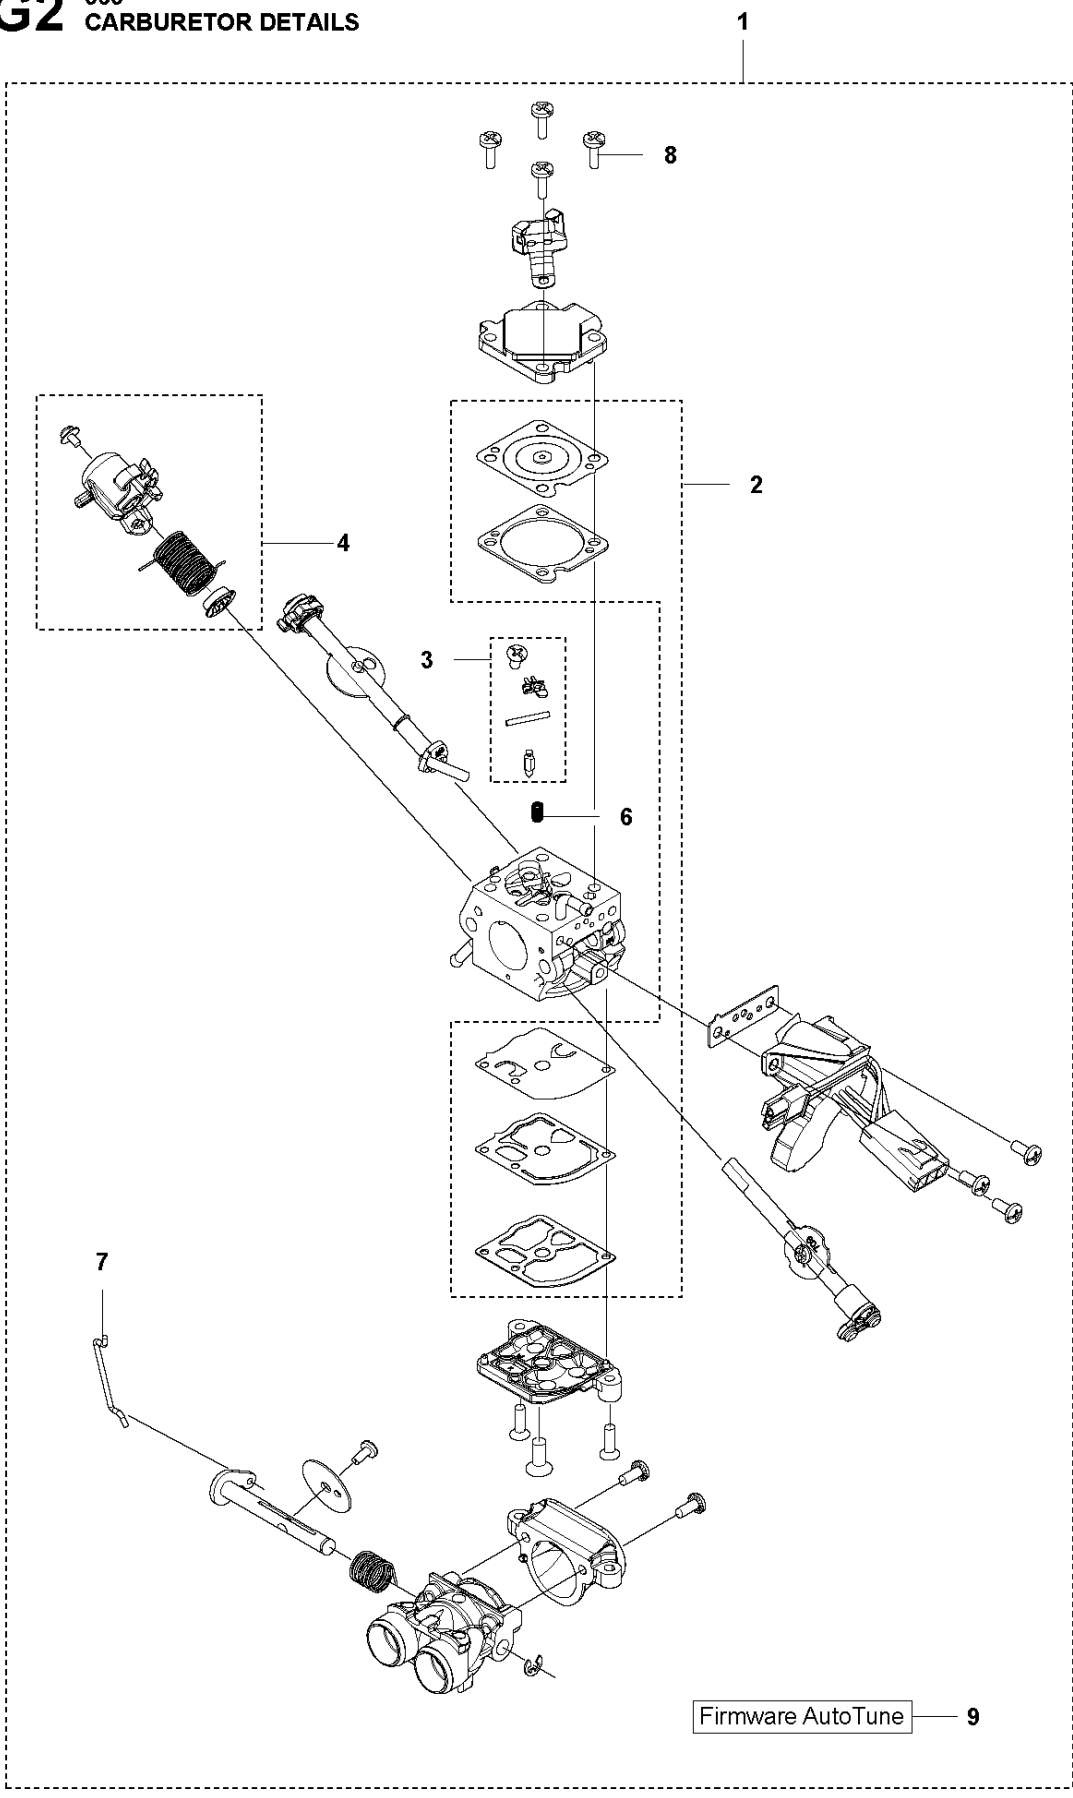

G2 565
CARBURETOR DETAILS

Ref	Part No	Description	Remark	QTY	KIT
1	591 15 83-02	CARBURETTOR KIT	C1M-140062B	1	
2	522 51 89-01	KIT	GASKET KIT	1	1
3	590 19 15-01	CARBURETTOR	Metering Kit	1	1
4	590 19 16-01	CARBURETTOR	Throttle Lever Kit	1	1
6	537 38 34-01	SPRING		1	1
7	522 51 79-01	ROD		1	1
8	522 54 51-01	SCREW		4	
9	-	TBD	Download from your local supportsite	1