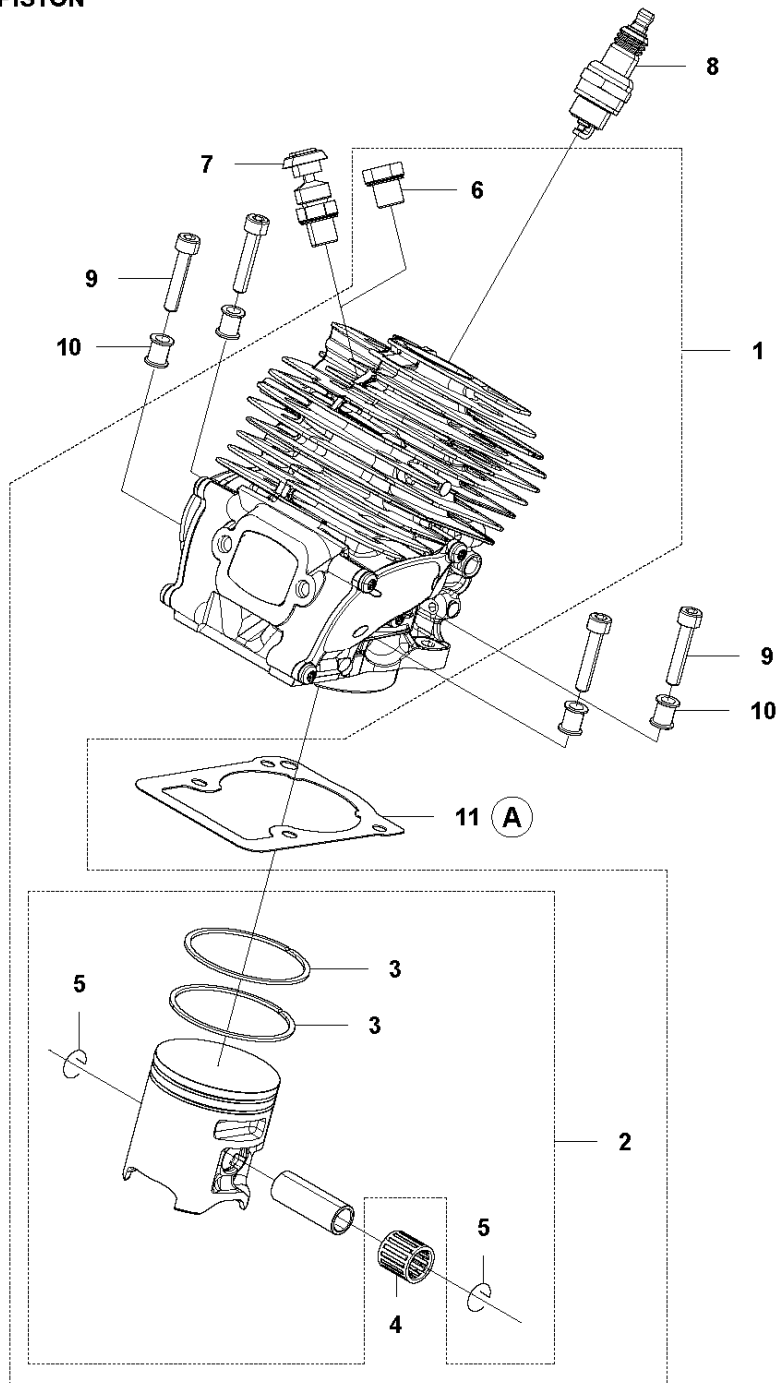

SPARE PARTS LIST

CHAIN SAWS

565

A1 565
CHAIN BRAKE

Ref	Part No	Description	Remark	QTY KIT
1	576 13 96-01	HAND GUARD		1
2	590 10 53-01	SCREW KIT		1
3	590 11 02-01	CHAIN BRAKE		1
4	590 10 56-01	KNEE JOINT		1
5	503 75 22-02	BRAKE BAND ASSY		1
6	574 82 56-01	COVER		1
7	582 21 33-01	SCREW		3

A2 565
CLUTCH COVER

Ref	Part No	Description	Remark	QTY KIT	
1	575 23 59-04	CLUTCH COVER ASSY		1	
2	575 23 63-02	CLUTCH COVER		1	1
3	575 23 64-01	CHIP GUARD		1	1
4	526 22 18-01	SCREW CITXPANT		3	1
5	501 51 72-01	CHAIN GUIDE		1	1
6	576 42 43-01	COVER		1	1
7	505 19 73-01	NUT		2	1
9	590 10 47-01	CHAIN TENSIONER KIT		1	1
10	590 10 48-01	WORM SCREW		1	1
11	590 10 51-01	WORM WHEEL		1	1

B 565
CLUTCH & OIL PUMP

Ref	Part No	Description	Remark	QTY	KIT
1	577 60 38-01	CLUTCH DRUM ASSY		1	
2	503 43 20-01	NEEDLE HOLDER		1	1
3	501 59 80-02	RIM		1	1
4	503 75 24-01	WASHER		1	
5	503 27 21-01	E-CLIP		1	
6	586 79 84-04	CLUTCH ASSY		1	
7	537 36 06-01	CLUTCH SPRING		3	6
8	582 27 01-08	PUMP PINION		1	
9	589 02 84-01	OIL PUMP ASSY		1	
10	590 11 97-01	PUMP PISTON		1	9
11	590 12 01-01	OIL PUMP		1	9
12	576 98 74-01	OIL PRESSURE HOSE		1	
13	526 81 81-02	SCREW ITXSCM		2	
14	594 09 32-01	OIL HOSE		1	
15	501 54 41-02	OIL SCREEN		1	

C 565
CYLINDER COVER

CYLINDER COVER

Ref	Part No	Description	Remark	QTY KIT
1	579 79 88-01	CYLINDER COVER		1

D 565
CYLINDER & PISTON

12 (A)

CYLINDER PISTON

565

Ref	Part No	Description	Remark	QTY KIT	
1	590 15 03-02	CYLINDER ASSY	565	1	
2	576 62 67-04	PISTON ASSY		1	1
3	576 62 74-01	PISTON RING		2	2
4	577 57 24-01	NEEDLE BEARING		1	1
5	737 43 12-00	SNAP RING		2	2
6	503 55 22-01	PLUG		1	1
7	584 28 87-01	DECOMPRESSION VALVE		1	
8	503 23 51-11	SPARK PLUG		1	
9	501 81 12-02	SCREW ITXSCM		4	
10	589 52 79-01	SLEEVE		4	
11	577 23 98-01	GASKET		1	12
12	578 86 47-01	GASKET KIT		1	