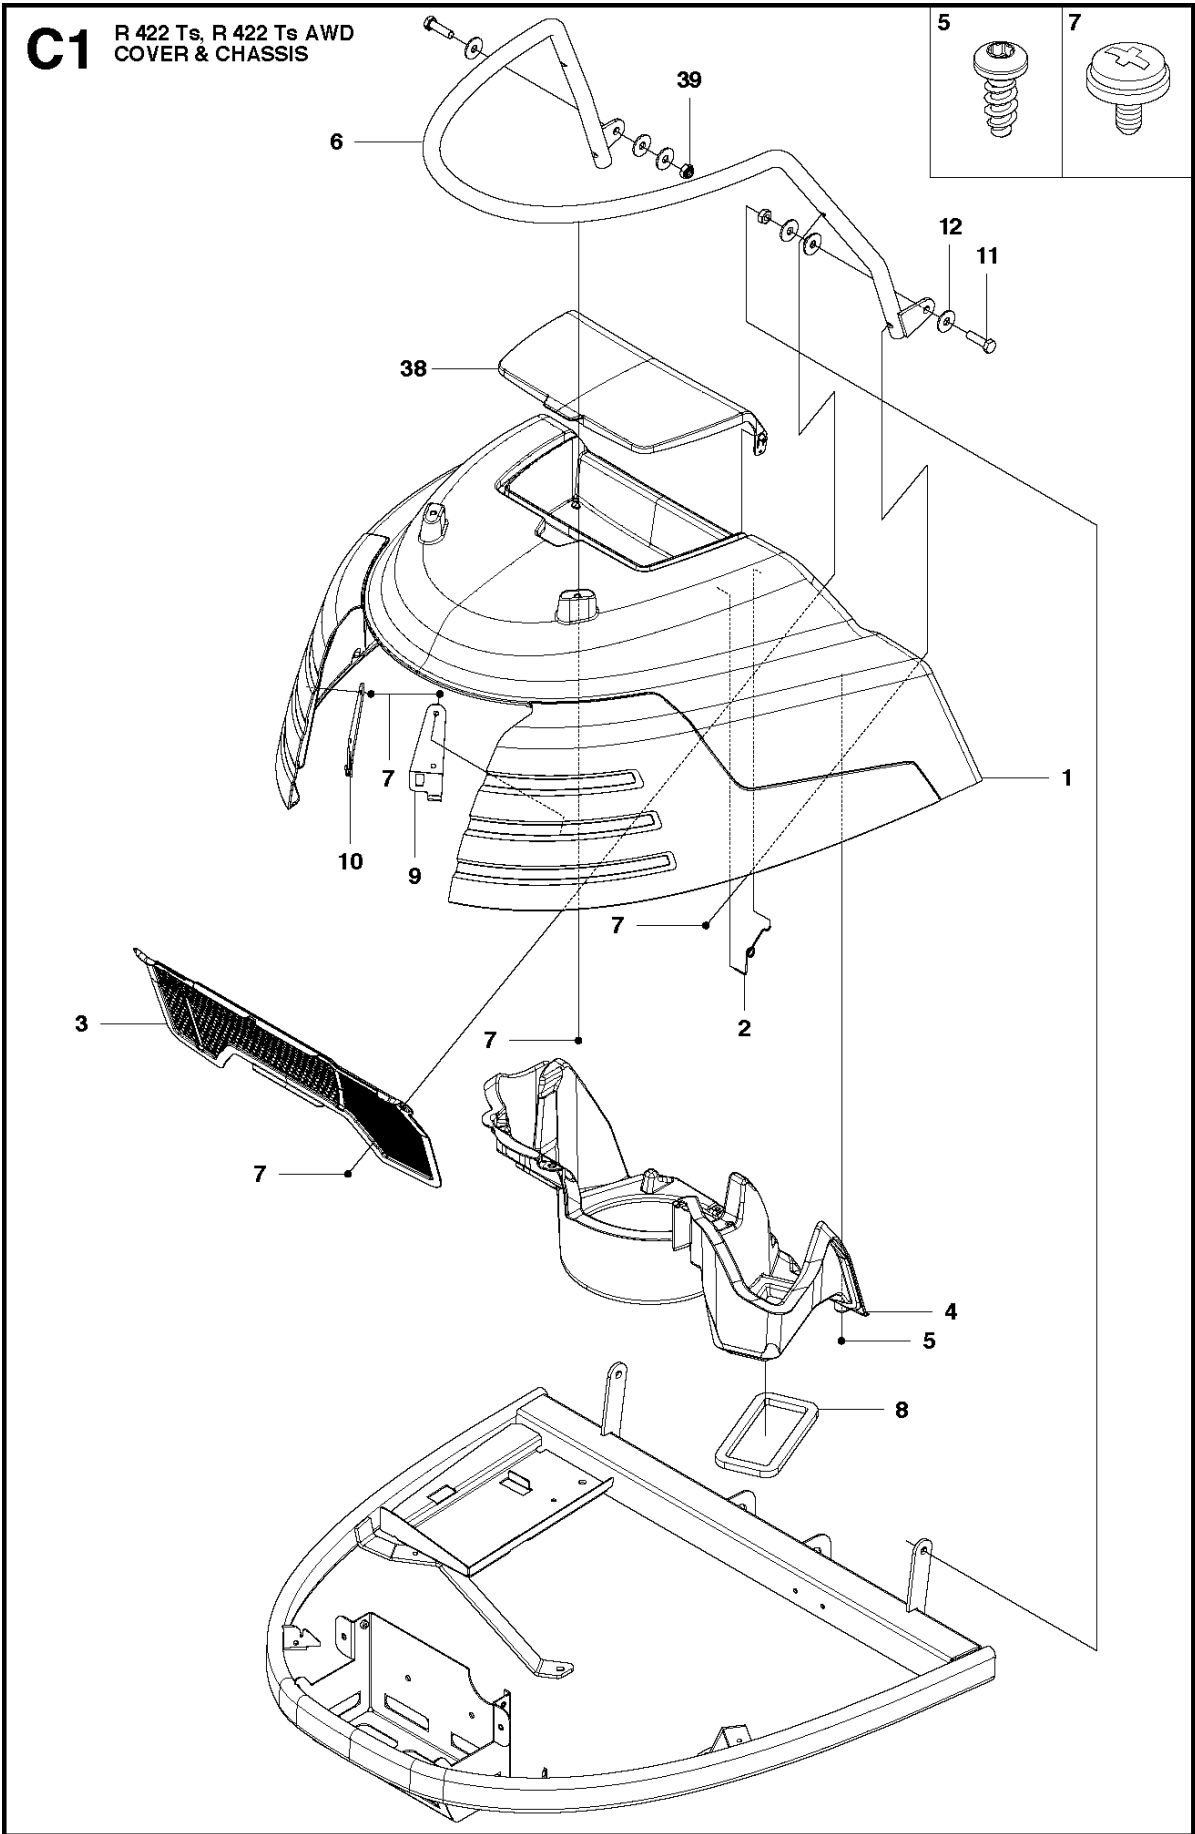

CHASSIS & ENCLOSURES

R 422 Ts, 966632301, 2011-03

Ref	Part No	Description	Remark	QTY KIT
1	502 62 55-01	ENGINE HOOD ASSY		1
2	504 12 41-01	SPRING		2
3	502 48 22-01	GRID		1
4	504 10 19-02	AIR CONDUCTOR		1
5	504 61 09-01	SCREW ITPANT		5
6	502 49 46-01	LOAD CARRIER		1
7	544 40 05-01	SCREW		10
8	504 62 95-01	SEALING		1
9	504 61 39-01	GUIDE PLATE		1
10	504 61 39-02	GUIDE PLATE		1
11	725 24 97-51	SCREW		2
12	734 11 74-60	WASHER		6
38	504 10 14-01	LID		1
39	732 21 20-51	NUT		2