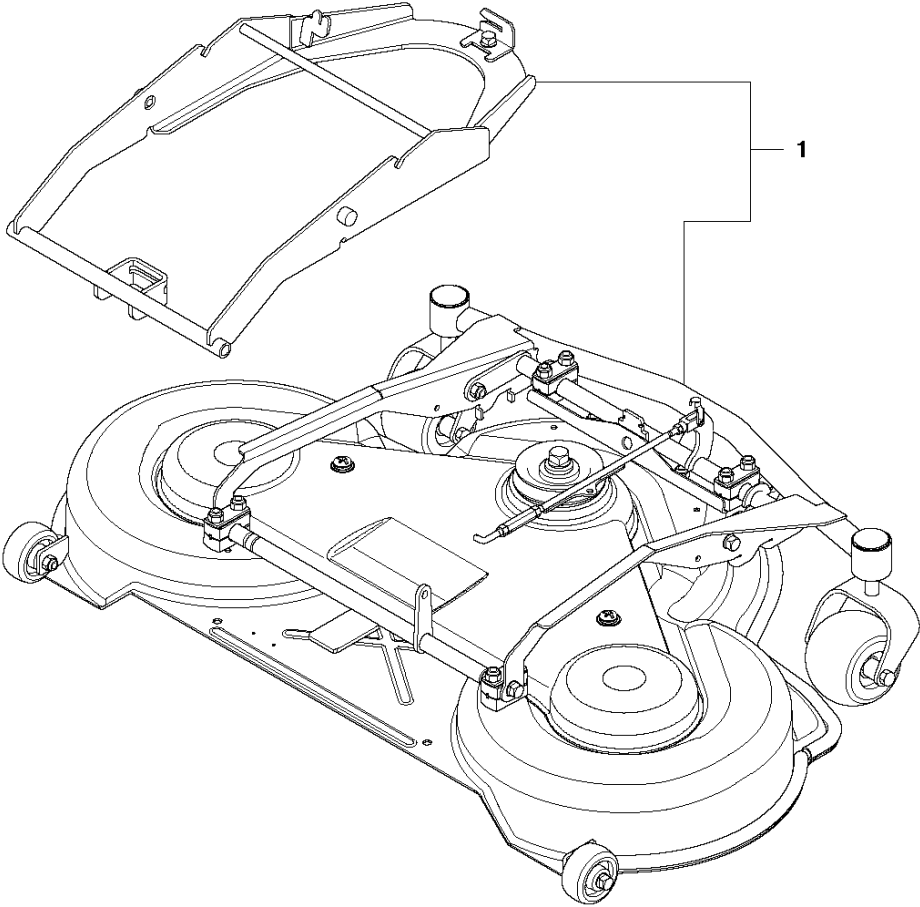

V MOWER DECK, CT122