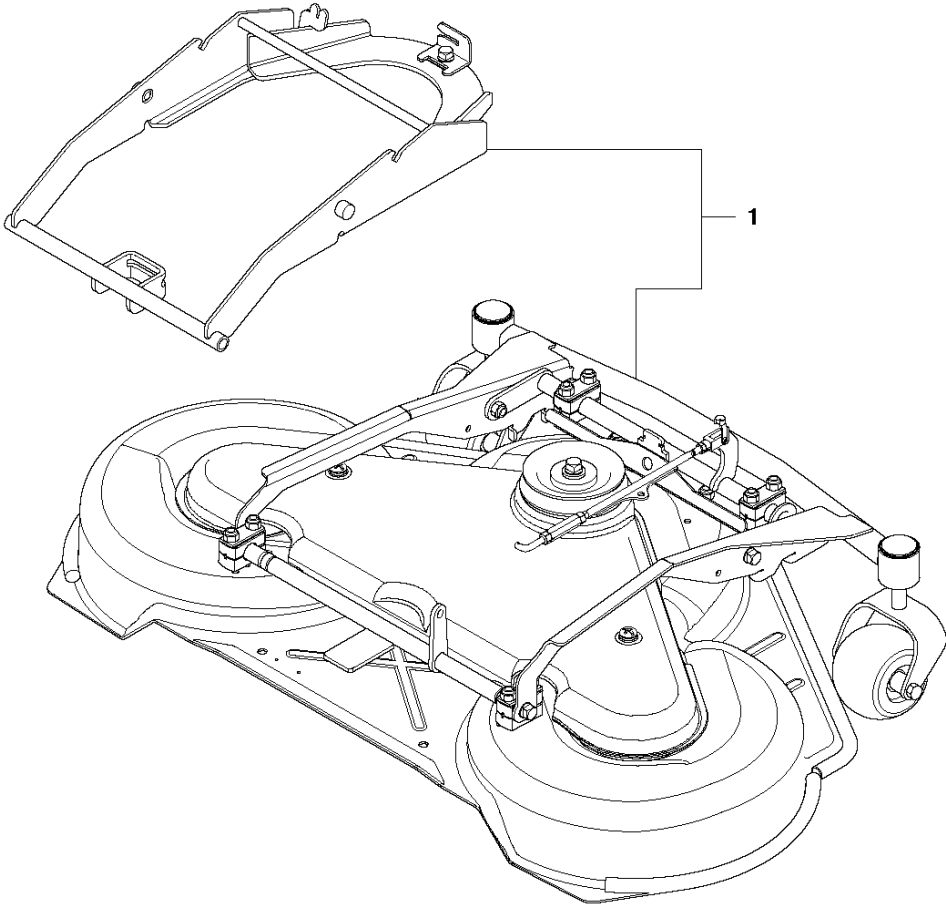

**T** MOWER DECK, CT103

103CM CUTTING DECK

R 422 Ts, 966632301, 2011-03

Ref	Part No	Description	Remark	QTY KIT
1	965 19 72-01	CUTTING DECK		1

**U** MOWER DECK, CT112

44"/112CM CUTTING DECK

R 422 Ts, 966632301, 2011-03