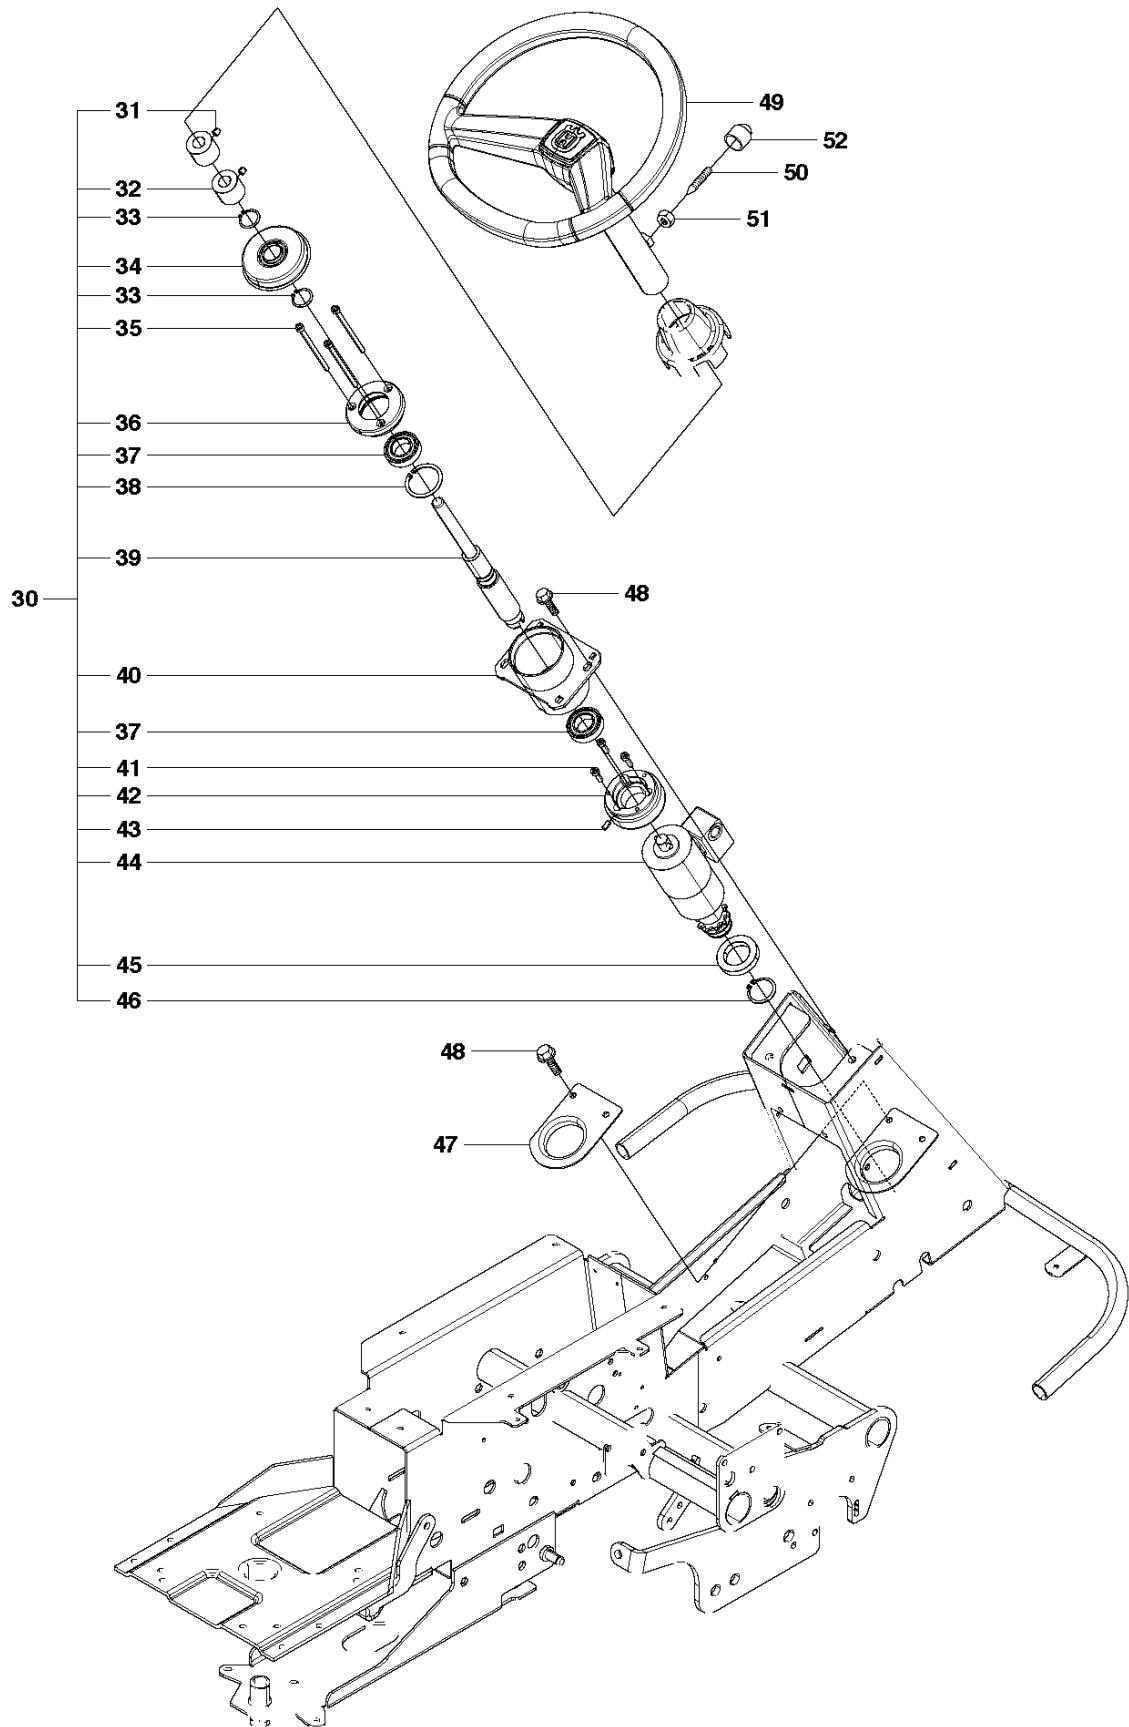

G2 R 422 Ts, R 422 Ts AWD
STEERING SYSTEM

STEERING

R 422 Ts, 966632301, 2011-03

Ref	Part No	Description	Remark	QTY	KIT
30	502 63 60-01	COMFORT STEERING		1	
31	728 84 43-05	SCREW IHSETM		2	30
32	506 86 34-01	DRIVER		2	30
33	735 31 26-00	CIRCLIP		2	30
34	535 42 37-01	BELLOWS		1	30
35	535 43 28-01	SCREW IHSCM		3	30
36	535 42 36-01	BEARING HOUSING		1	30
37	738 21 05-04	BALL BEARING		2	30
38	735 31 40-10	CIRCLIP		1	30
39	535 42 19-01	STEERING ROD		1	30
40	502 29 62-01	REINFORCING TUBE		1	30
41	725 53 70-01	SCREW IHSCM		3	30
42	535 42 35-01	BEARING HOUSING		1	30
43	721 43 35-01	SPRING PIN		1	30
44	535 45 71-02	COMFORT STEERING		1	30
45	535 42 78-01	BALL BEARING		1	30
46	735 31 33-00	CIRCLIP		1	30
47	504 53 82-01	BEARING CAGE		1	
48	506 57 01-04	SCREW EHHFM		4	
49	544 37 52-01	STEERING WHEEL		1	
50	728 74 55-05	SCREW IHSETM		1	
51	731 23 18-01	HEXAGON NUT		1	
52	544 43 32-01	PROTECTIVE COVER		1