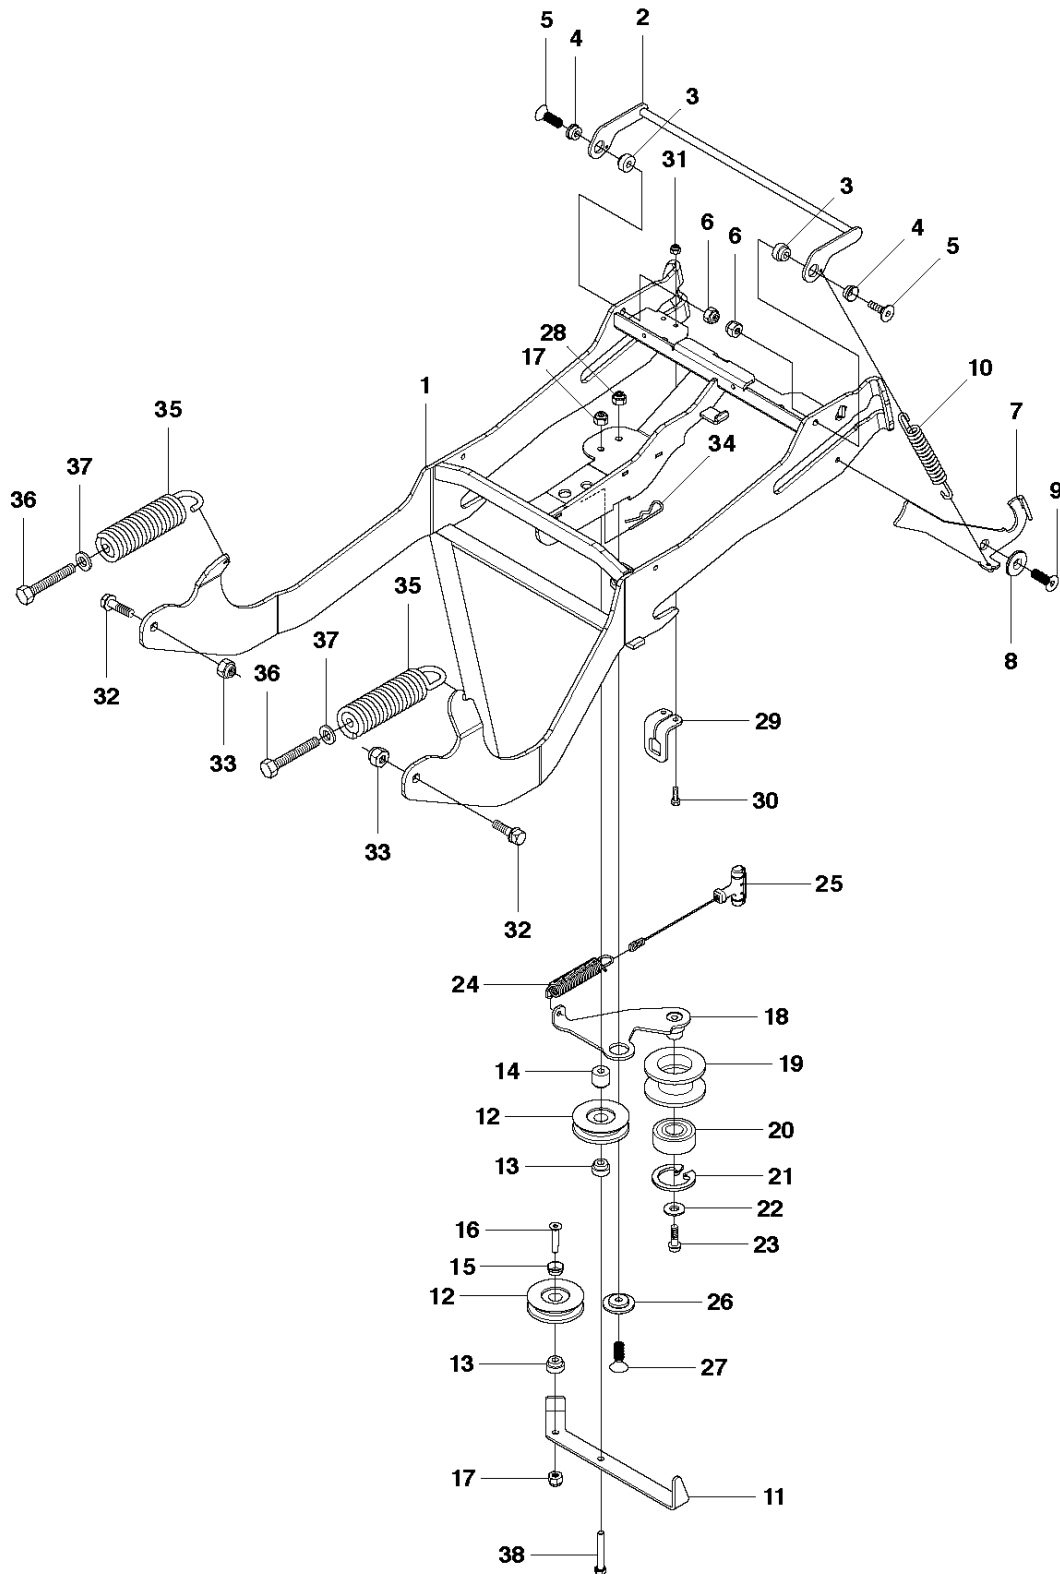

EQUIPMENT FRAME ASSY

FRAME

R 422 Ts, 966632301, 2011-03

Ref	Part No	Description	Remark	QTY KIT
1	586 19 30-01	EQUIPMENT FRAME		1
2	504 55 78-01	HOOK		1
3	544 00 34-01	BUSHING		2
4	506 99 33-02	SLEEVE		2
5	725 64 59-01	SCREW IHCSFM		2
6	732 21 18-01	LOCK NUT		2
7	504 55 80-01	LEVER		1
8	506 91 87-01	WASHER		1
9	725 64 48-01	SCREW IHCSFM		1
10	506 53 56-03	DRAW SPRING		1
11	504 81 28-01	BELT GUIDE		1
12	544 00 46-01	PULLEY ASSY		2
13	544 00 34-01	BUSHING		2
14	544 00 34-02	BUSHING		1
15	506 99 33-02	SLEEVE		1
16	725 64 59-01	SCREW IHCSFM		1
17	732 21 18-01	LOCK NUT		2
18	504 62 19-01	BELT TENSIONER		1
19	506 92 89-01	PULLEY		1
20	738 21 04-04	BALL BEARING		1
21	735 31 38-10	CIRCLIP		1
22	734 11 64-41	WASHER		1
23	506 55 83-02	SCREW EHHFT		1
24	504 62 24-01	SPRING		1
25	504 62 21-01	HANDLE ASSY		1
26	505 45 17-01	WASHER		1
27	725 64 53-01	SCREW IHCSFM		1
28	732 21 18-01	LOCK NUT		1
29	504 62 17-01	GUIDE		1
30	725 23 68-71	SCREW EHHM		2
31	732 21 16-01	LOCK NUT		2
32	506 89 58-01	COLLAR SCREW		2
33	732 25 22-01	HEXAGON LOCKING NUT		2
34	506 96 66-01	HAIR PIN COTTER		1
35	505 42 09-01	SPRING		2
36	725 25 15-71	SCREW EHHM		2
37	734 11 72-01	WASHER		2
38	725 24 62-51	SCREW EHHM		1