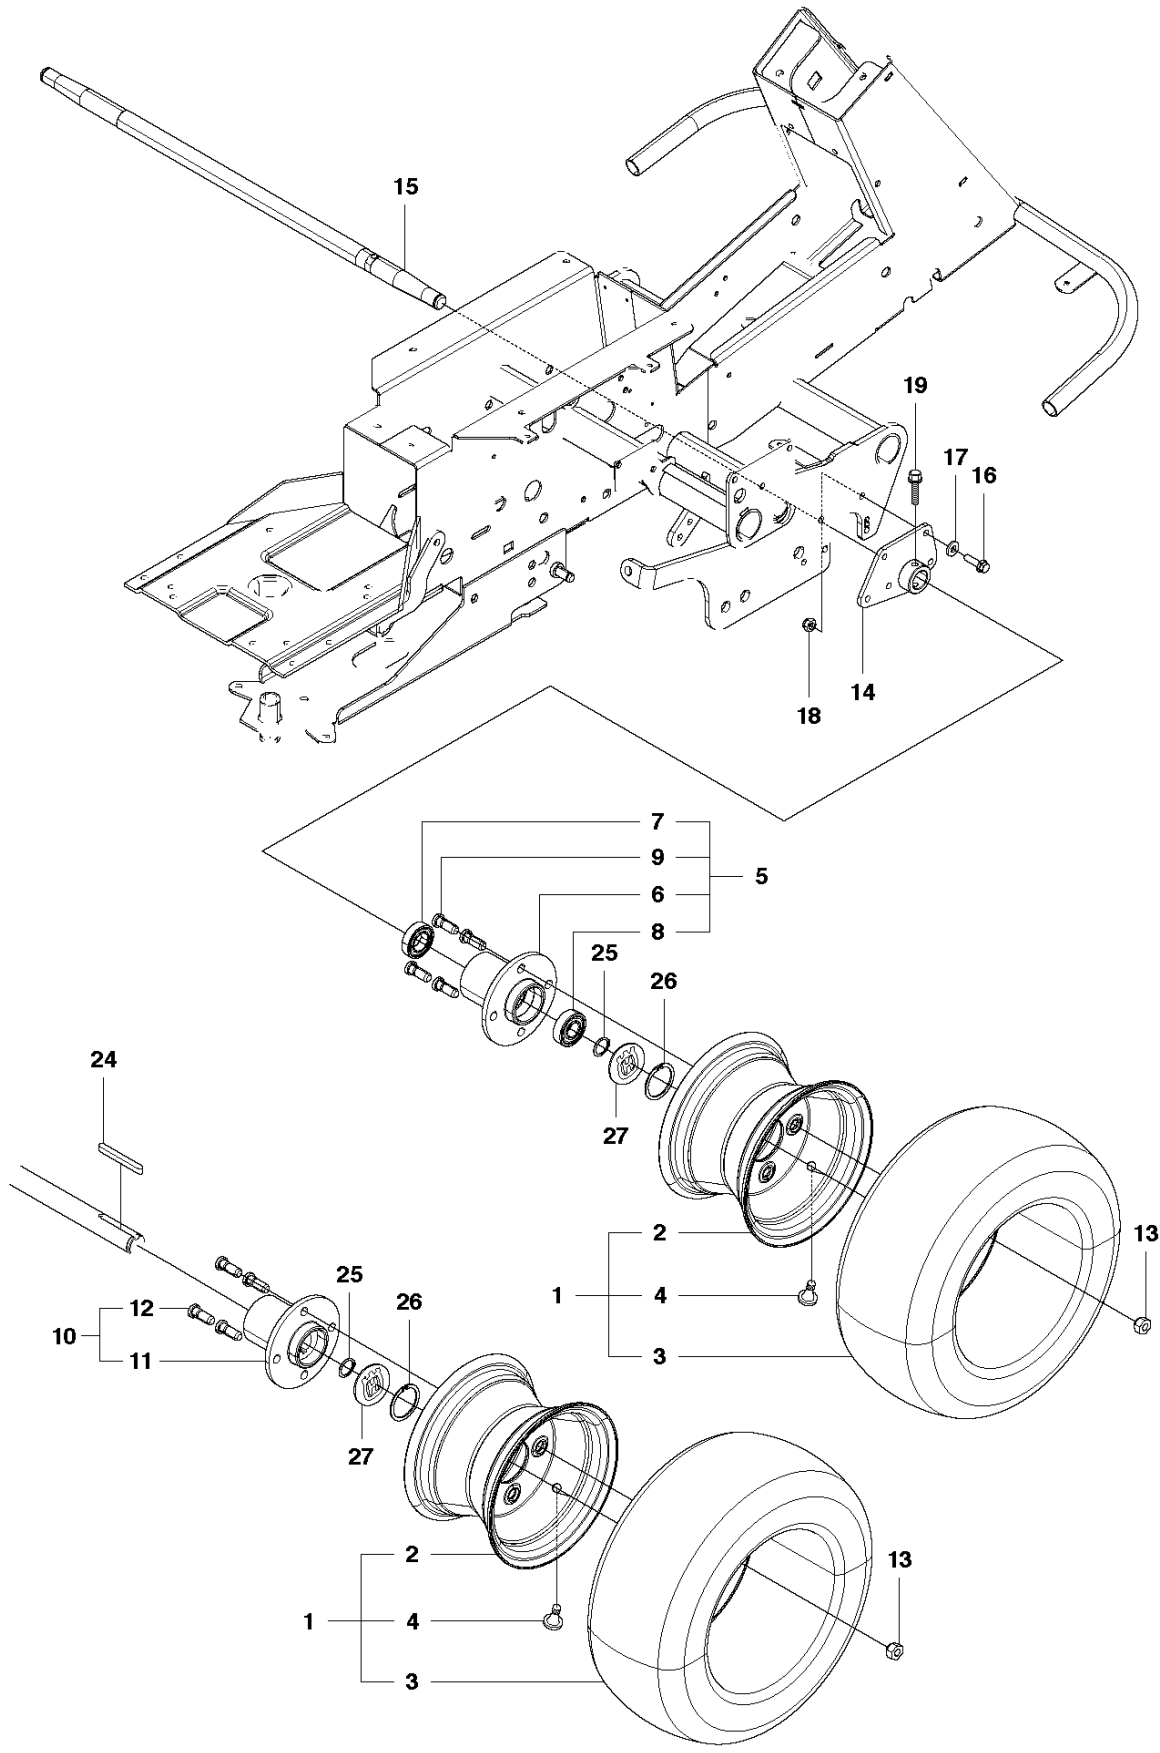

J1 R 422 Ts
WHEEL ASSY

WHEELS & TIRES

R 422 Ts, 966632301, 2011-03

Ref	Part No	Description	Remark	QTY KIT
1	504 63 00-02	WHEEL ASSY		4
2	506 86 78-01	RIM		1
3	535 46 79-01	TIRE		1
4	506 57 43-01	VALVE ASSY		1
5	577 57 32-01	HUB ASSY		2
6	506 89 01-01	HUB		1
7	738 21 05-04	BALL BEARING		1
8	738 22 04-19	BALL BEARING		1
9	506 89 02-01	BOLT		4
10	577 57 30-01	HUB ASSY		2
11	506 89 00-01	HUB		1
12	506 89 02-01	BOLT		4
13	506 86 50-01	WHEEL NUT		16
14	504 61 98-01	BRACKET		2
15	505 45 30-01	FRONT AXLE		1
16	506 57 01-05	SCREW EHHFM		6
17	734 11 64-01	WASHER		6
18	732 21 18-01	LOCK NUT		6
19	725 24 59-61	SCREW EHHFT		1
24	506 55 59-01	WEDGE		2
25	735 31 22-00	CIRCLIP		2
26	735 31 41-10	CIRCLIP		4
27	577 59 15-01	COVER WASHER		4