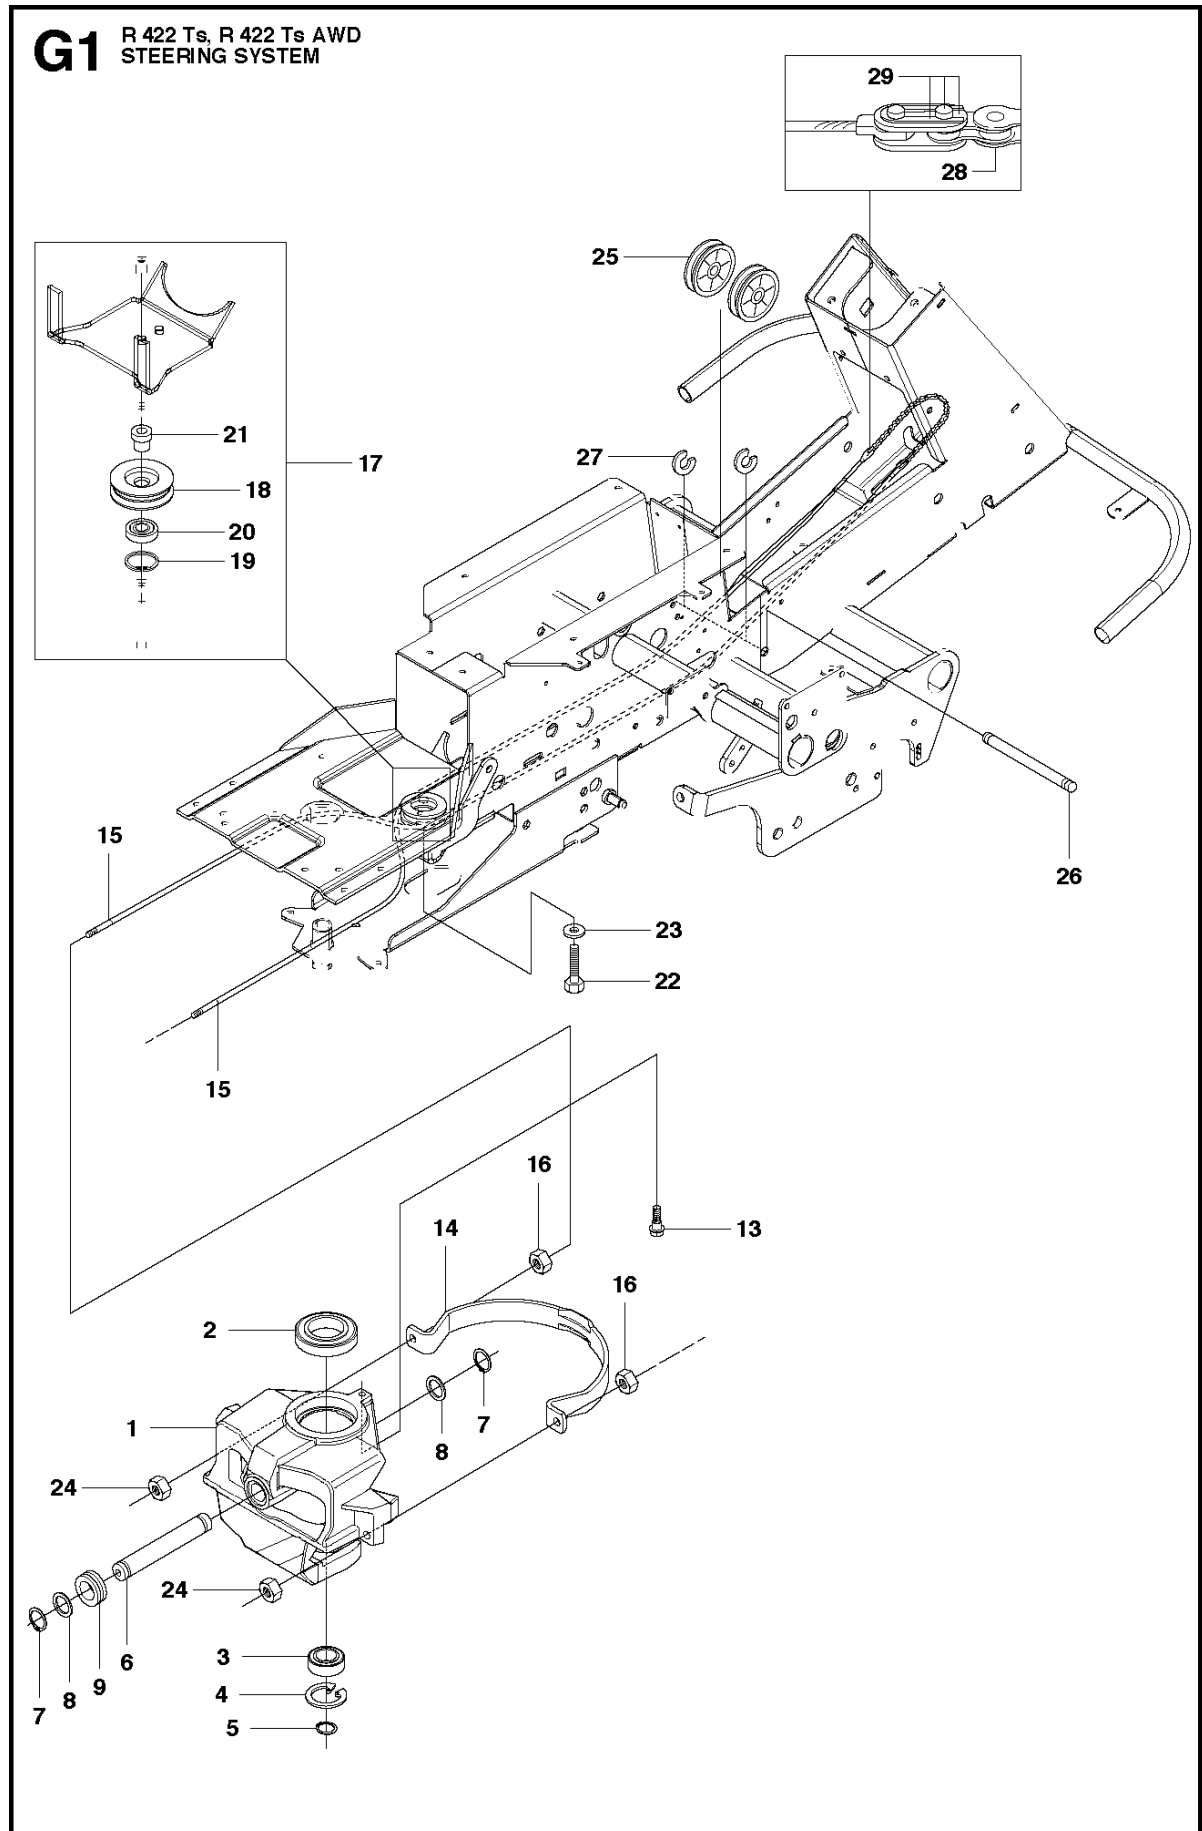

STEERING

R 422 Ts, 966632301, 2011-03

Ref	Part No	Description	Remark	QTY	KIT
1	506 93 47-02	SPINDLE		1	
2	738 21 10-04	BALL BEARING		1	
3	738 21 05-04	BALL BEARING		1	
4	735 31 40-10	CIRCLIP		1	
5	735 31 26-00	CIRCLIP		1	
6	535 46 30-01	SWING AXLE		1	
7	735 31 26-00	CIRCLIP		2	
8	506 77 34-01	WASHER		2	
9	740 68 14-21	V-RING		1	
13	506 59 74-01	SCREW EHHFM		1	
14	544 42 73-01	WIRE GUIDE		1	
15	577 19 99-03	WIRE ASSY		2	
16	731 23 20-51	HEXAGON NUT		2	
17	506 50 09-03	BARRING WHEEL		1	
18	535 42 41-01	BARRING WHEEL		1	17
19	735 31 40-10	CIRCLIP		1	17
20	738 22 04-19	BALL BEARING		1	17
21	506 50 08-02	BUSHING		1	17
22	725 25 00-51	SCREW EHHM		1	
23	734 11 74-41	WASHER		1	
24	732 21 20-51	NUT		2	
25	506 52 24-01	STARTER PULLEY		2	
26	506 53 94-03	SHAFT		1	
27	735 31 14-20	E-CLIP		2	
28	506 55 46-01	CHAIN		1	
29	506 55 47-01	LINKAGE		2