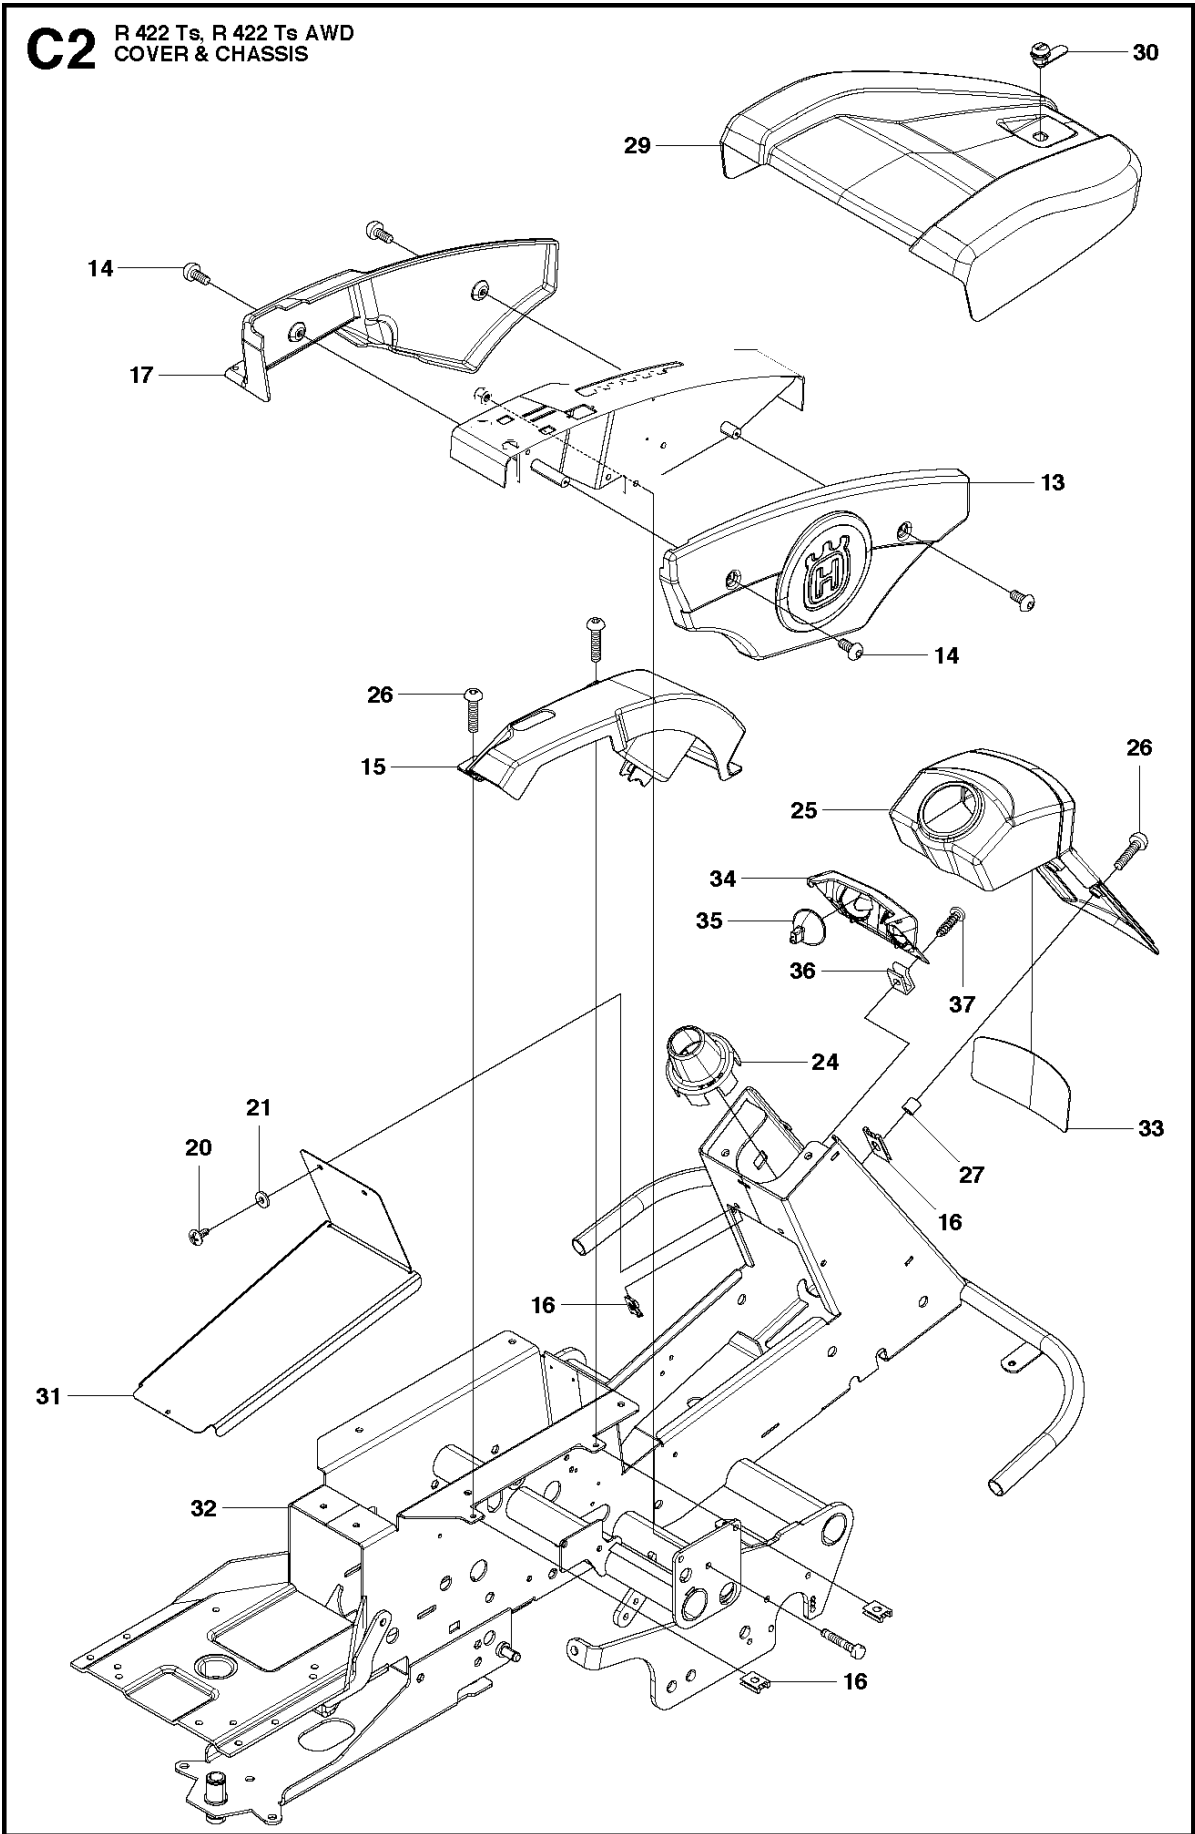

CHASSIS & ENCLOSURES

R 422 Ts, 966632301, 2011-03

Ref	Part No	Description	Remark	QTY KIT
13	502 63 75-01	CONTROL COVER		1
14	535 42 58-01	SCREW IHPANM		4
15	502 63 77-01	CONTROL COVER		1
16	535 42 91-01	SPRING NUT		6
17	535 47 65-01	CONTROL CAP INNER		1
20	506 98 26-01	SCREW		6
21	506 55 97-01	WASHER		8
24	535 46 05-01	SEALING		1
25	535 45 97-01	COVER		1
26	535 42 58-02	SCREW IHPANM		4
27	535 46 29-01	SPACER		2
29	502 28 69-01	UNIT COVER		1
30	525 39 05-01	LOCK		1
31	535 42 15-01	LOCK GOLVTUNNEL		1
32	502 29 83-02	CHASSIS		1
33	535 44 71-01	LAMP CHIMNEY		1
34	535 44 67-01	HOUSING		1
35	535 44 68-01	LAMP		2
36	535 41 56-19	SCREW		2
37	506 89 20-01	SPEED NUT		2