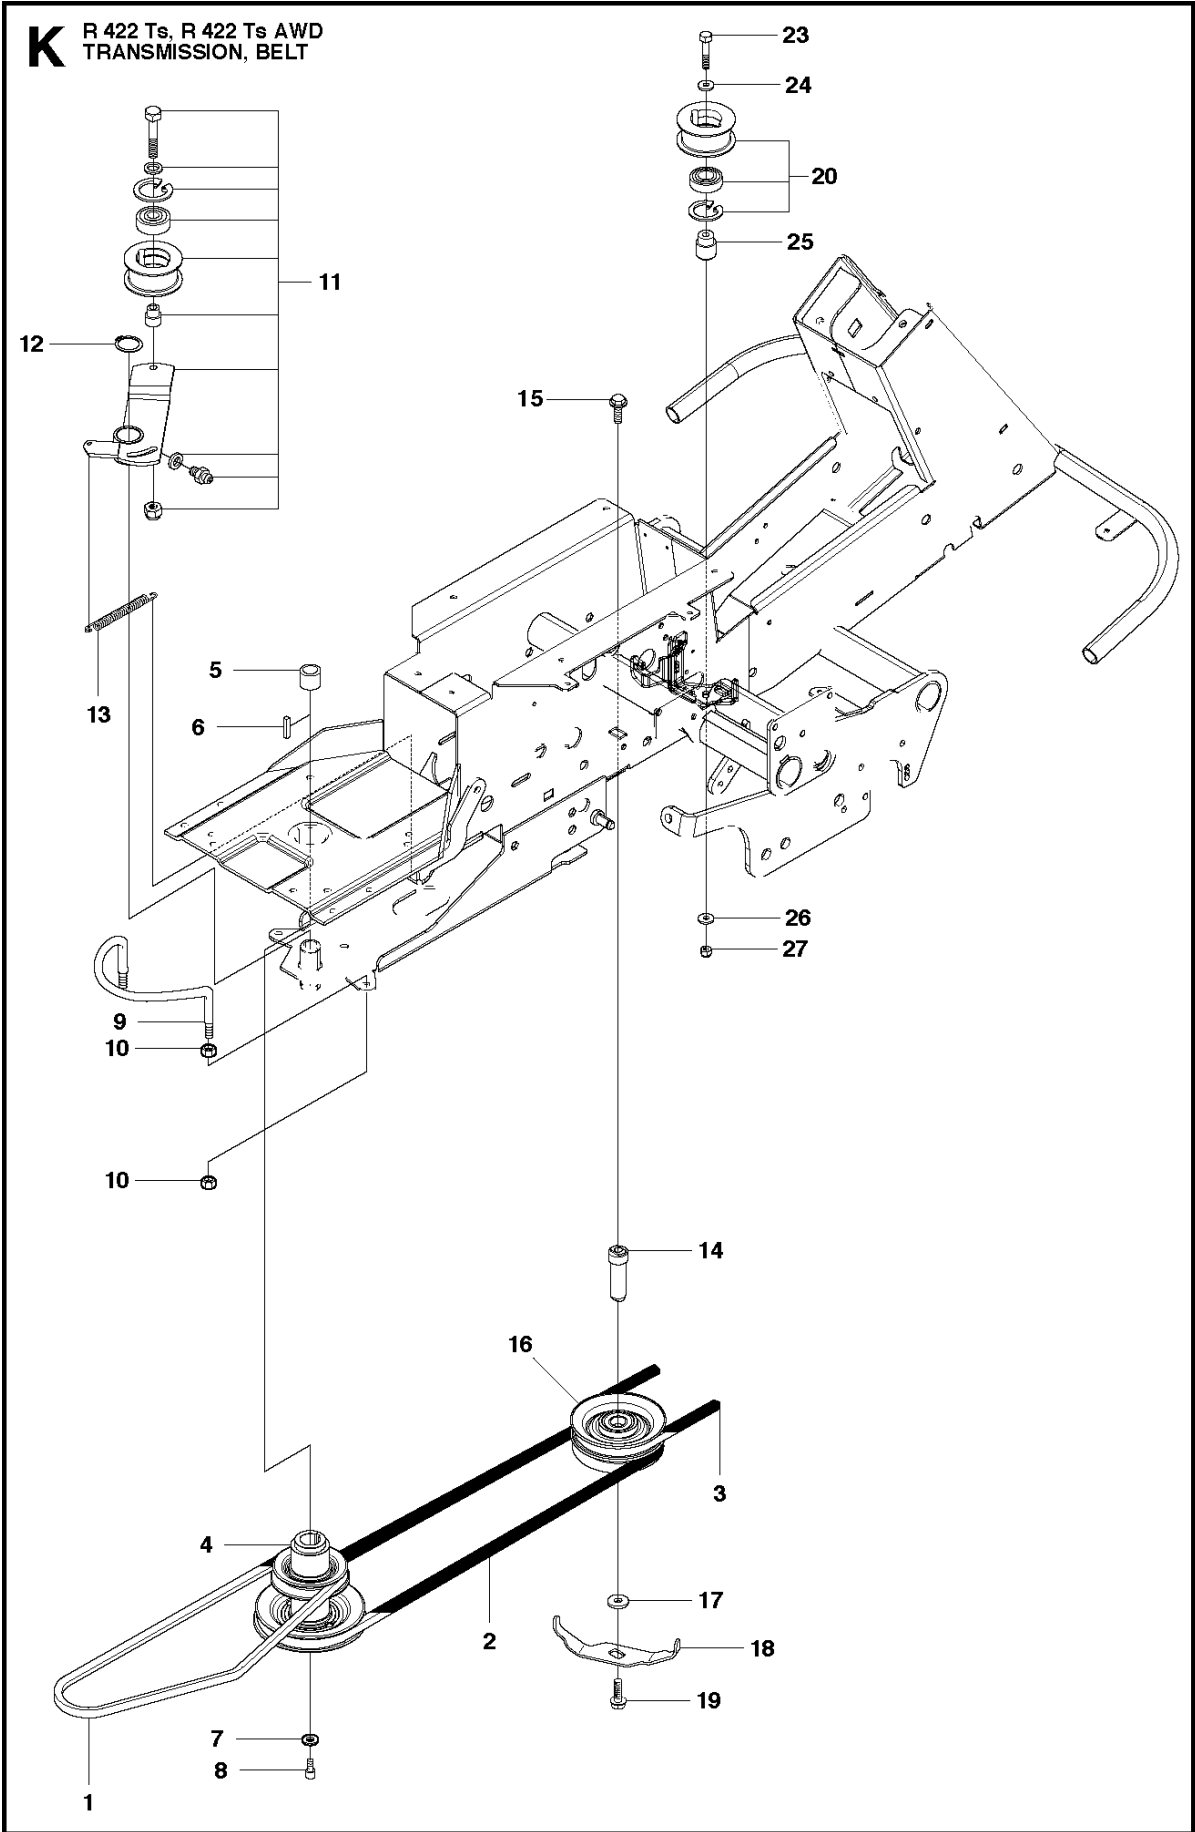

TRANSMISSION

R 422 Ts, 966632301, 2011-03

Ref	Part No	Description	Remark	QTY KIT
1	506 99 19-01	DRIVE BELT		1
2	589 53 29-01	BELT		1
3	589 53 11-01	BELT		1
4	535 48 24-01	PULLEY		1
5	506 50 92-01	SPACING SLEEVE		1
6	506 55 59-01	WEDGE		1
7	506 59 75-01	WASHER		1
8	506 55 60-02	SCREW UNC		1
9	506 66 45-01	BELT GUIDE		1
10	731 23 20-51	HEXAGON NUT		4
11	535 48 44-02	BELT TENSIONER ASSY		1
12	735 31 26-00	CIRCLIP		1
13	506 66 56-01	SPRING		1
14	544 42 61-02	SHAFT		1
15	506 67 54-02	SCREW EHHFM		1
16	535 48 22-01	PULLEY		1
17	506 77 57-01	WASHER		1
18	544 40 53-01	BELT GUIDE		1
19	506 57 01-05	SCREW EHHFM		1
20	505 15 39-01	BELT TENSIONER WHEEL ASSY		1
23	725 24 61-51	SCREW EHHM		1
24	734 11 64-41	WASHER		1
25	544 00 29-01	BUSHING		1
26	734 11 64-01	WASHER		1
27	732 21 18-01	LOCK NUT		1