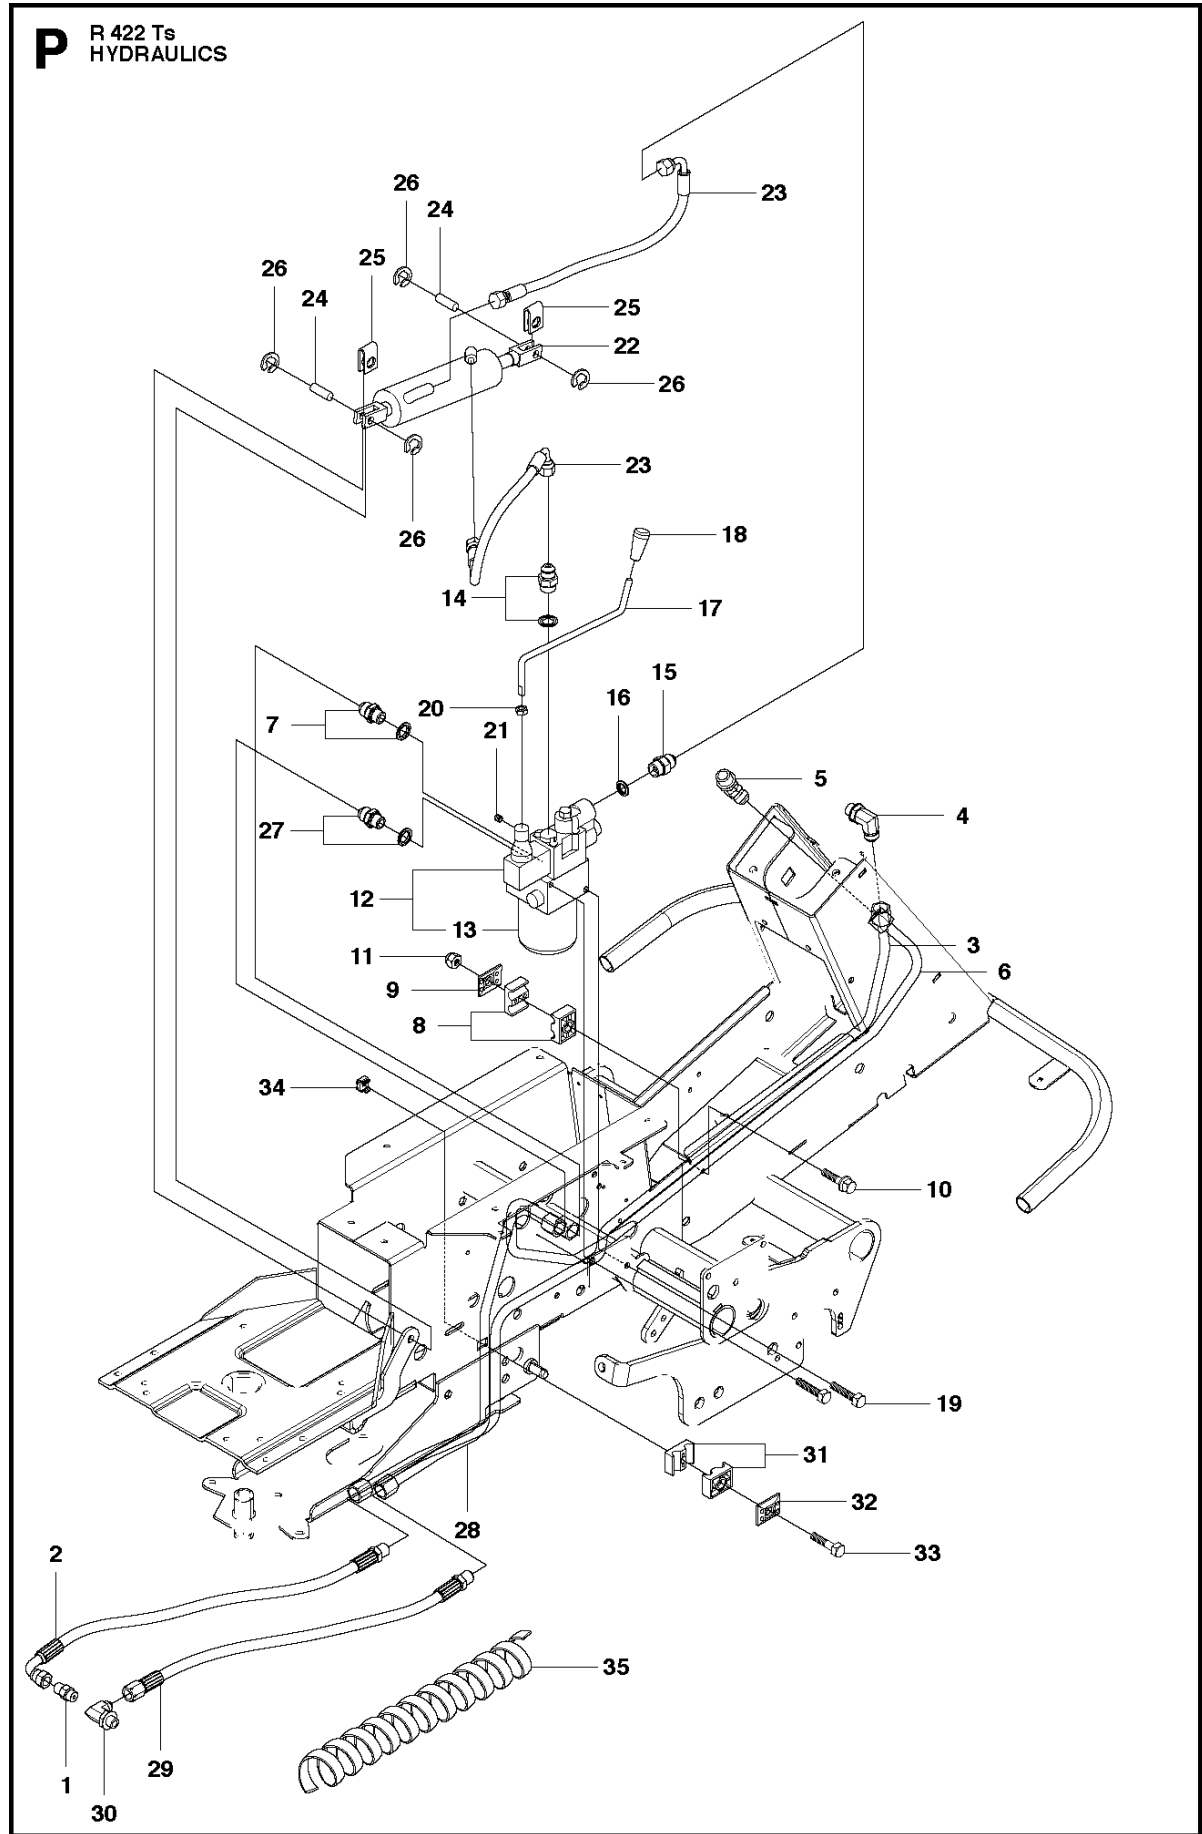

HYDRAULICS

R 422 Ts, 966632301, 2011-03

Ref	Part No	Description	Remark	QTY	KIT
1	535 42 65-01	PIPE FITTING		1	
2	535 45 03-01	HYDRAULIC HOSE		1	
3	544 83 42-01	HYDRAULIC PIPE		1	
4	535 43 73-01	PIPE FITTING		1	
5	535 42 69-01	PIPE FITTING		1	
6	504 20 99-01	HYDRAULIC PIPE		1	
7	535 42 68-01	PIPE FITTING		1	
8	544 37 33-03	PIPE CLAMP		1	
9	535 43 85-01	COVER WASHER		1	
10	535 47 52-45	SCREW EHHFM		1	
11	732 21 16-01	LOCK NUT		1	
12	522 53 56-01	FILTER UNIT		1	
13	535 42 75-02	FILTER		1	12
14	535 43 70-01	PIPE FITTING		1	
15	535 43 71-01	PIPE FITTING		1	
16	535 43 72-01	RUBBER STEEL WASHER		1	
17	505 44 00-01	LIFTING LEVER		1	
18	535 43 82-01	KNOB		1	
19	725 24 49-71	SCREW EHHM		2	
20	731 23 18-01	HEXAGON NUT		1	
21	728 84 43-05	SCREW IHSETM		1	
22	535 42 72-01	CYLINDER ASSY		1	
23	535 42 71-03	HYDRAULIC HOSE		2	
24	535 43 76-01	LOCKING PIN		2	
25	535 45 66-01	U-PLÁT		2	
26	735 31 12-00	CIRCLIP		4	
27	535 42 68-01	PIPE FITTING		1	
28	544 83 44-01	HYDRAULIC PIPE		1	
29	535 45 04-02	HYDRAULIC HOSE		1	
30	535 42 66-01	PIPE FITTING		1	
31	544 37 33-03	PIPE CLAMP		1	
32	535 43 85-01	COVER WASHER		1	
33	535 47 52-45	SCREW EHHFM		1	
34	544 81 17-02	CAGE NUT		1	
35	544 02 66-01	HOSE GUARD		1