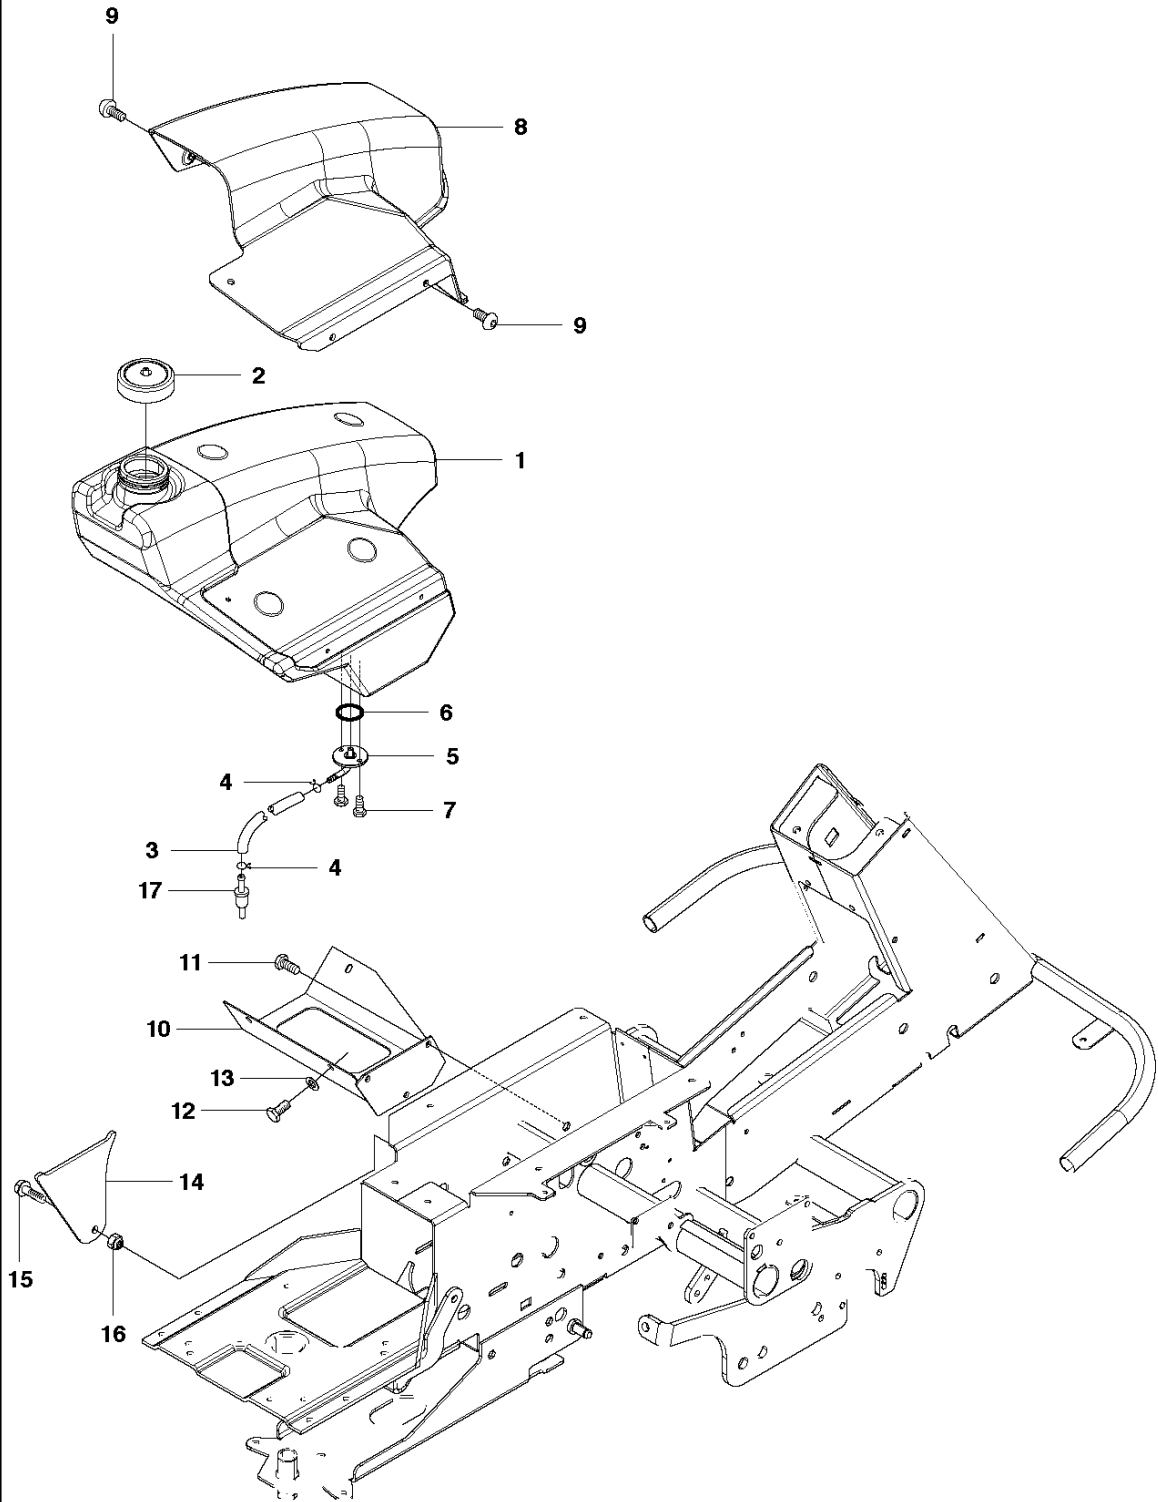

B R 422 Ts, R 422 Ts AWD
FUEL SYSTEM

FUEL SYSTEM

R 422 Ts, 966632301, 2011-03

Ref	Part No	Description	Remark	QTY KIT
1	535 42 52-01	FUEL TANK		1
2	506 67 33-01	TANK CAP ASSY		1
3	504 80 00-07	FUEL HOSE		1
4	535 46 97-01	HOSE BRACE		2
5	506 89 18-01	CONNECTION		1
6	740 48 12-02	O-RING		1
7	535 41 56-19	SCREW		2
8	535 43 27-01	DESIGN COVER TANK		1
9	535 42 58-01	SCREW IHPANM		5
10	535 43 86-01	BRACKET		1
11	725 24 51-71	SCREW EHHM		3
12	725 23 66-51	HEXAGONAL SCREW M6X12		3
13	734 11 56-01	WASHER		3
14	535 43 88-01	TANK SUPPORT		1
15	725 24 95-71	SCREW EHHM		1
16	732 21 20-01	LOCK NUT		1
17	506 79 10-01	FUEL FILTER		1