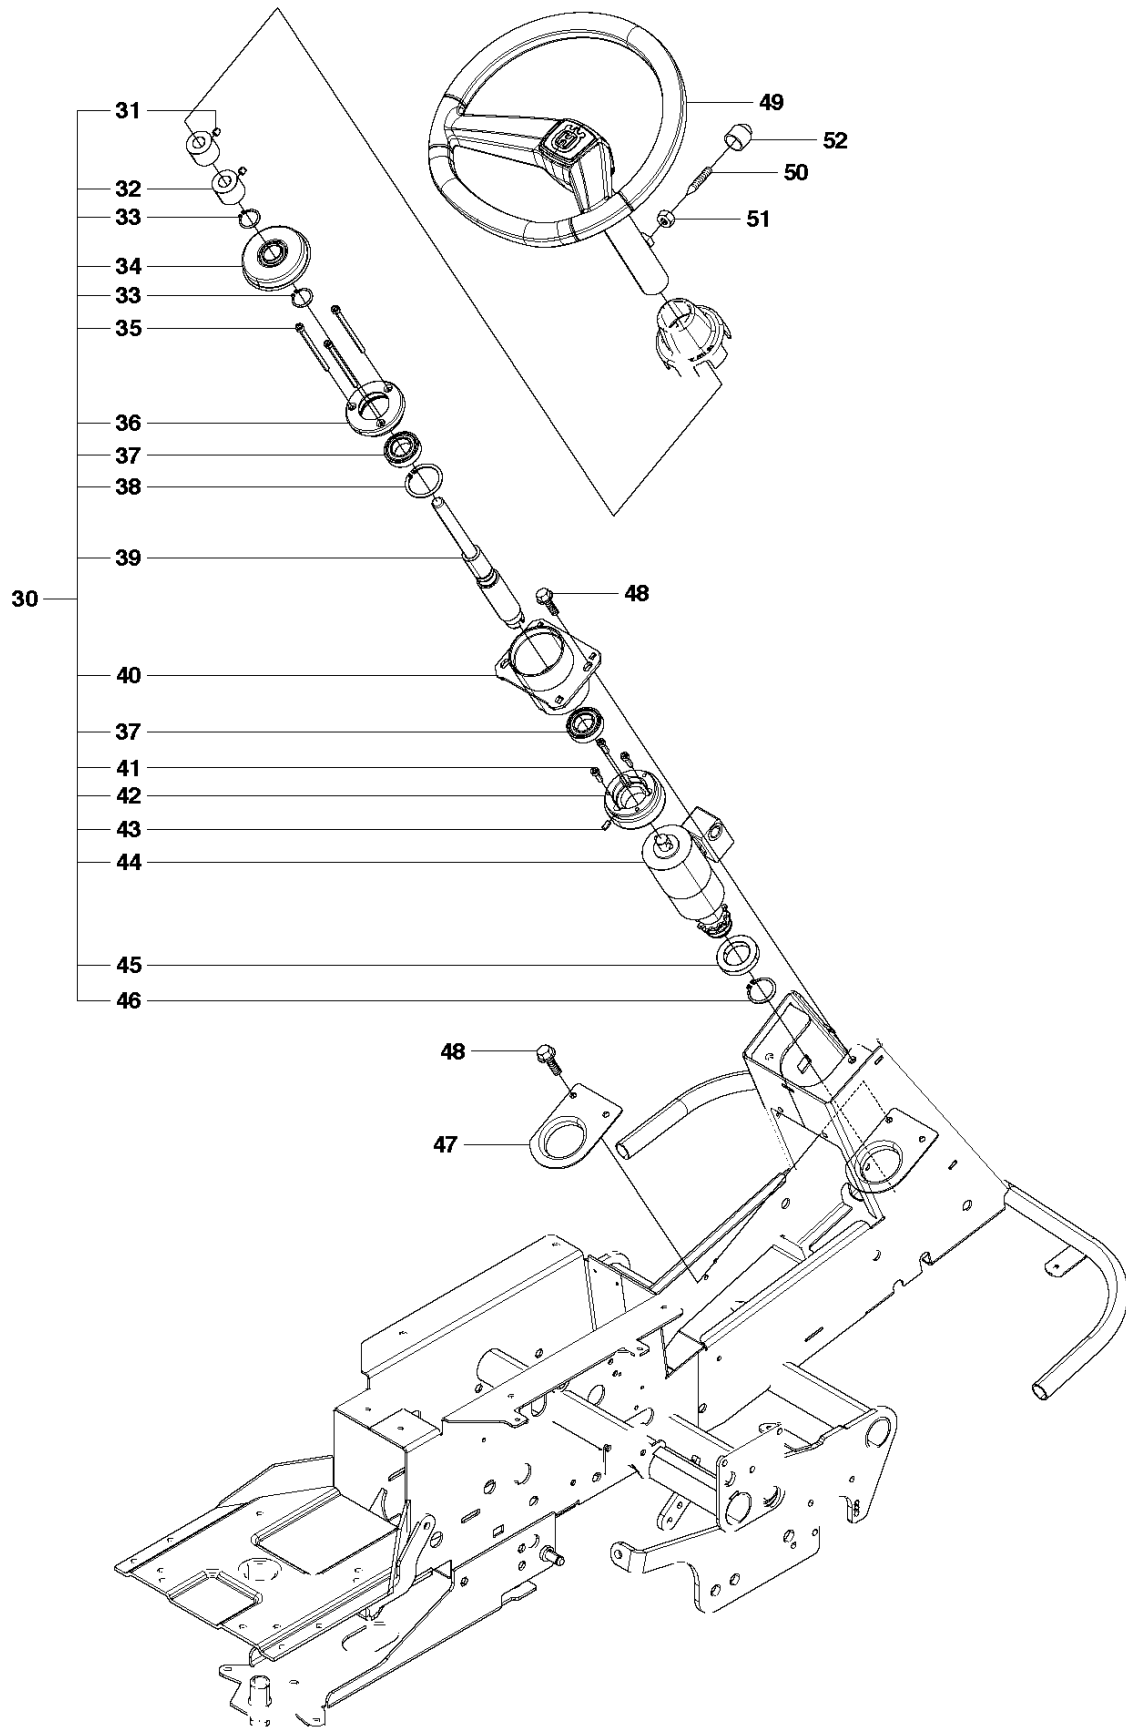

G2 R 422 Ts, R 422 Ts AWD
STEERING SYSTEM

STEERING

R422 Ts, 966772801, 2011-11

Ref	Part No	Description	Remark	QTY	KIT
30	502 63 60-01	COMFORT STEERING		1	
31	728 84 43-05	SCREW IHSETM		2	30
32	506 86 34-01	DRIVER		2	30
33	735 31 26-00	CIRCLIP		2	30
34	535 42 37-01	BELLOWS		1	30
35	535 43 28-01	SCREW IHSCM		3	30
36	535 42 36-01	BEARING HOUSING		1	30
37	738 21 05-04	BALL BEARING		2	30
38	735 31 40-10	CIRCLIP		1	30
39	535 42 19-01	STEERING ROD		1	30
40	502 29 62-01	REINFORCING TUBE		1	30
41	725 53 70-01	SCREW IHSCM		3	30
42	535 42 35-01	BEARING HOUSING		1	30
43	721 43 35-01	SPRING PIN		1	30
44	535 45 71-02	COMFORT STEERING		1	30
45	535 42 78-01	BALL BEARING		1	30
46	735 31 33-00	CIRCLIP		1	30
47	504 53 82-01	BEARING CAGE		1	
48	506 57 01-04	SCREW EHHFM		4	
49	544 37 52-01	STEERING WHEEL		1	
50	728 74 55-05	SCREW IHSETM		1	
51	731 23 18-01	HEXAGON NUT		1	
52	544 43 32-01	PROTECTIVE COVER		1