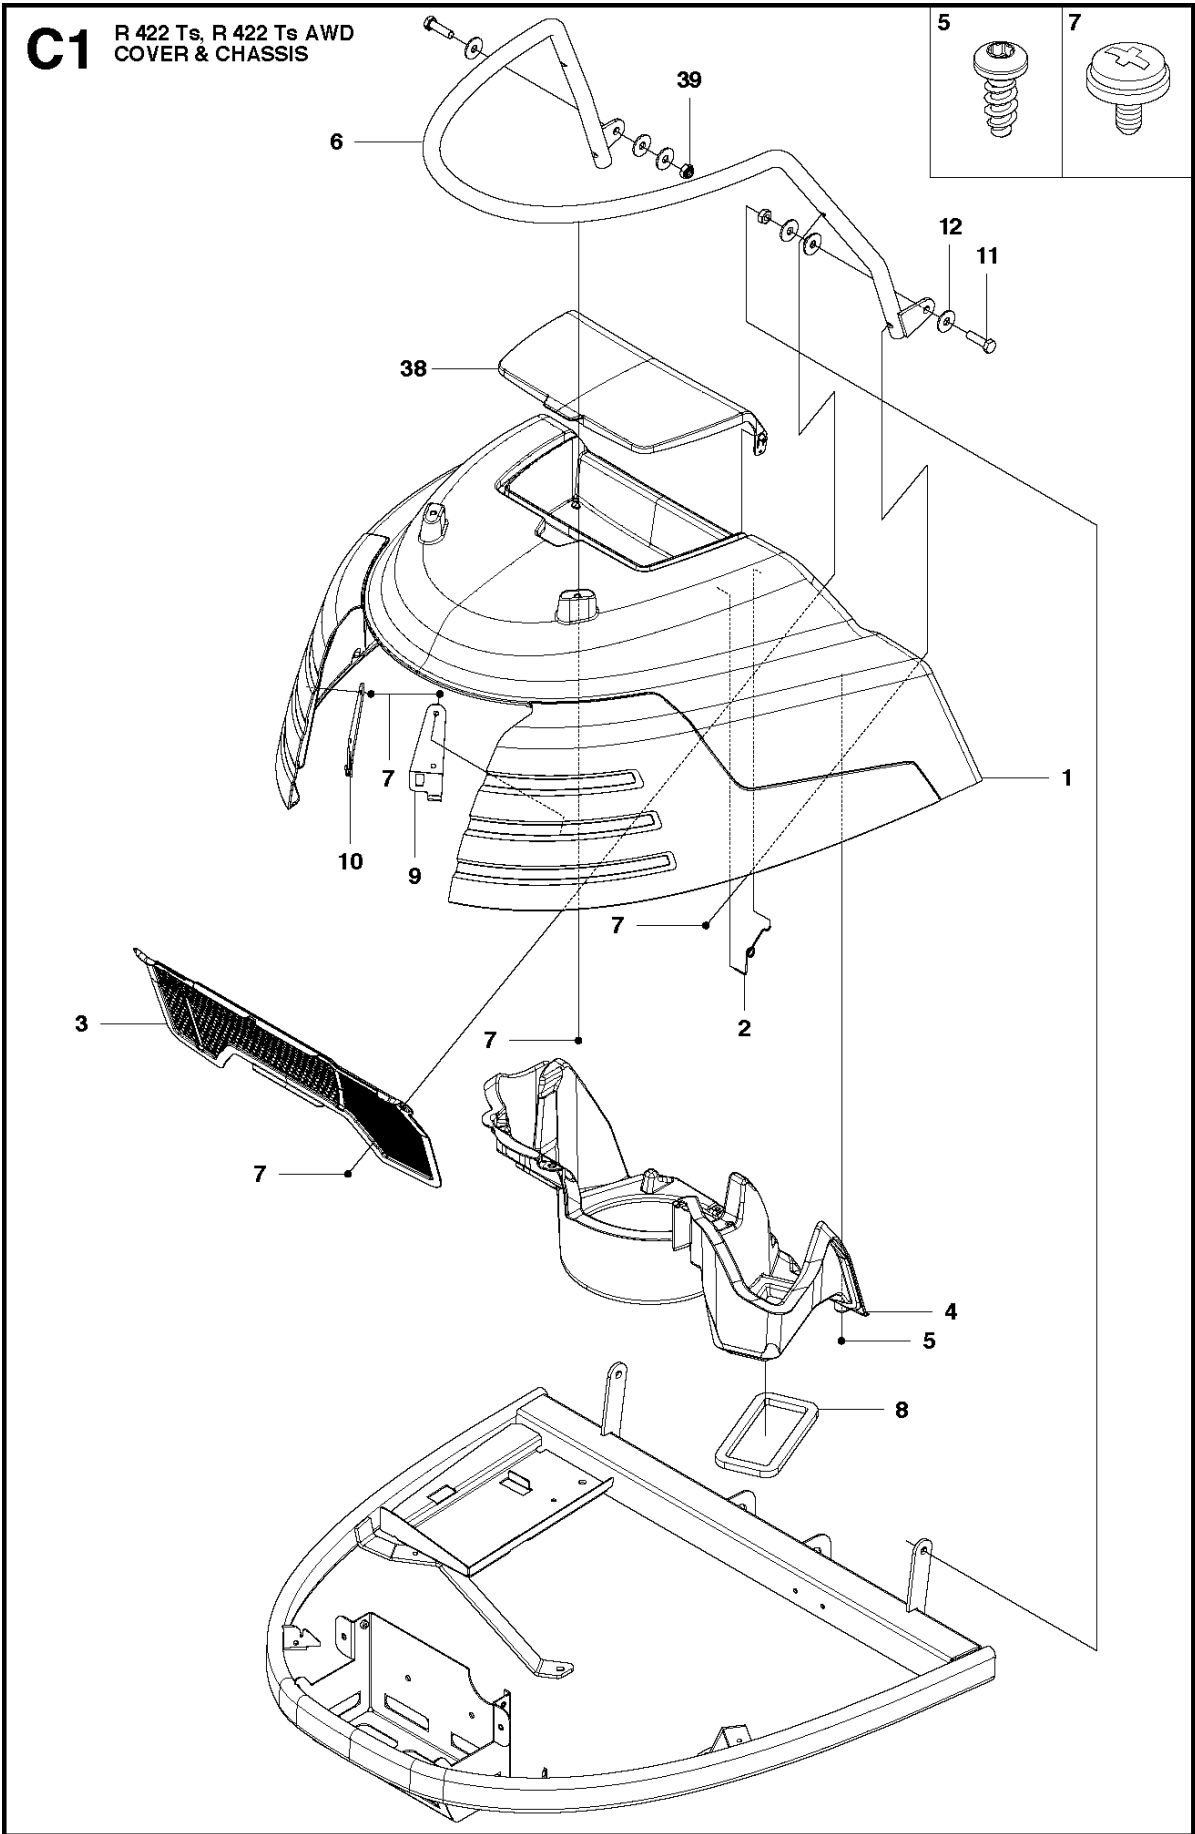

CHASSIS & ENCLOSURES

R422 Ts, 966772801, 2011-11

Ref	Part No	Description	Remark	QTY KIT
1	502 62 55-01	ENGINE HOOD ASSY		1
2	504 12 41-01	SPRING		2
3	502 48 22-01	GRID		1
4	504 10 19-02	AIR CONDUCTOR		1
5	504 61 09-01	SCREW ITPANT		5
6	502 49 46-01	LOAD CARRIER		1
7	544 40 05-01	SCREW		10
8	504 62 95-01	SEALING		1
9	504 61 39-01	GUIDE PLATE		1
10	504 61 39-02	GUIDE PLATE		1
11	725 24 97-51	SCREW		2
12	734 11 74-60	WASHER		6
38	504 10 14-01	LID		1
39	732 21 20-51	NUT		2