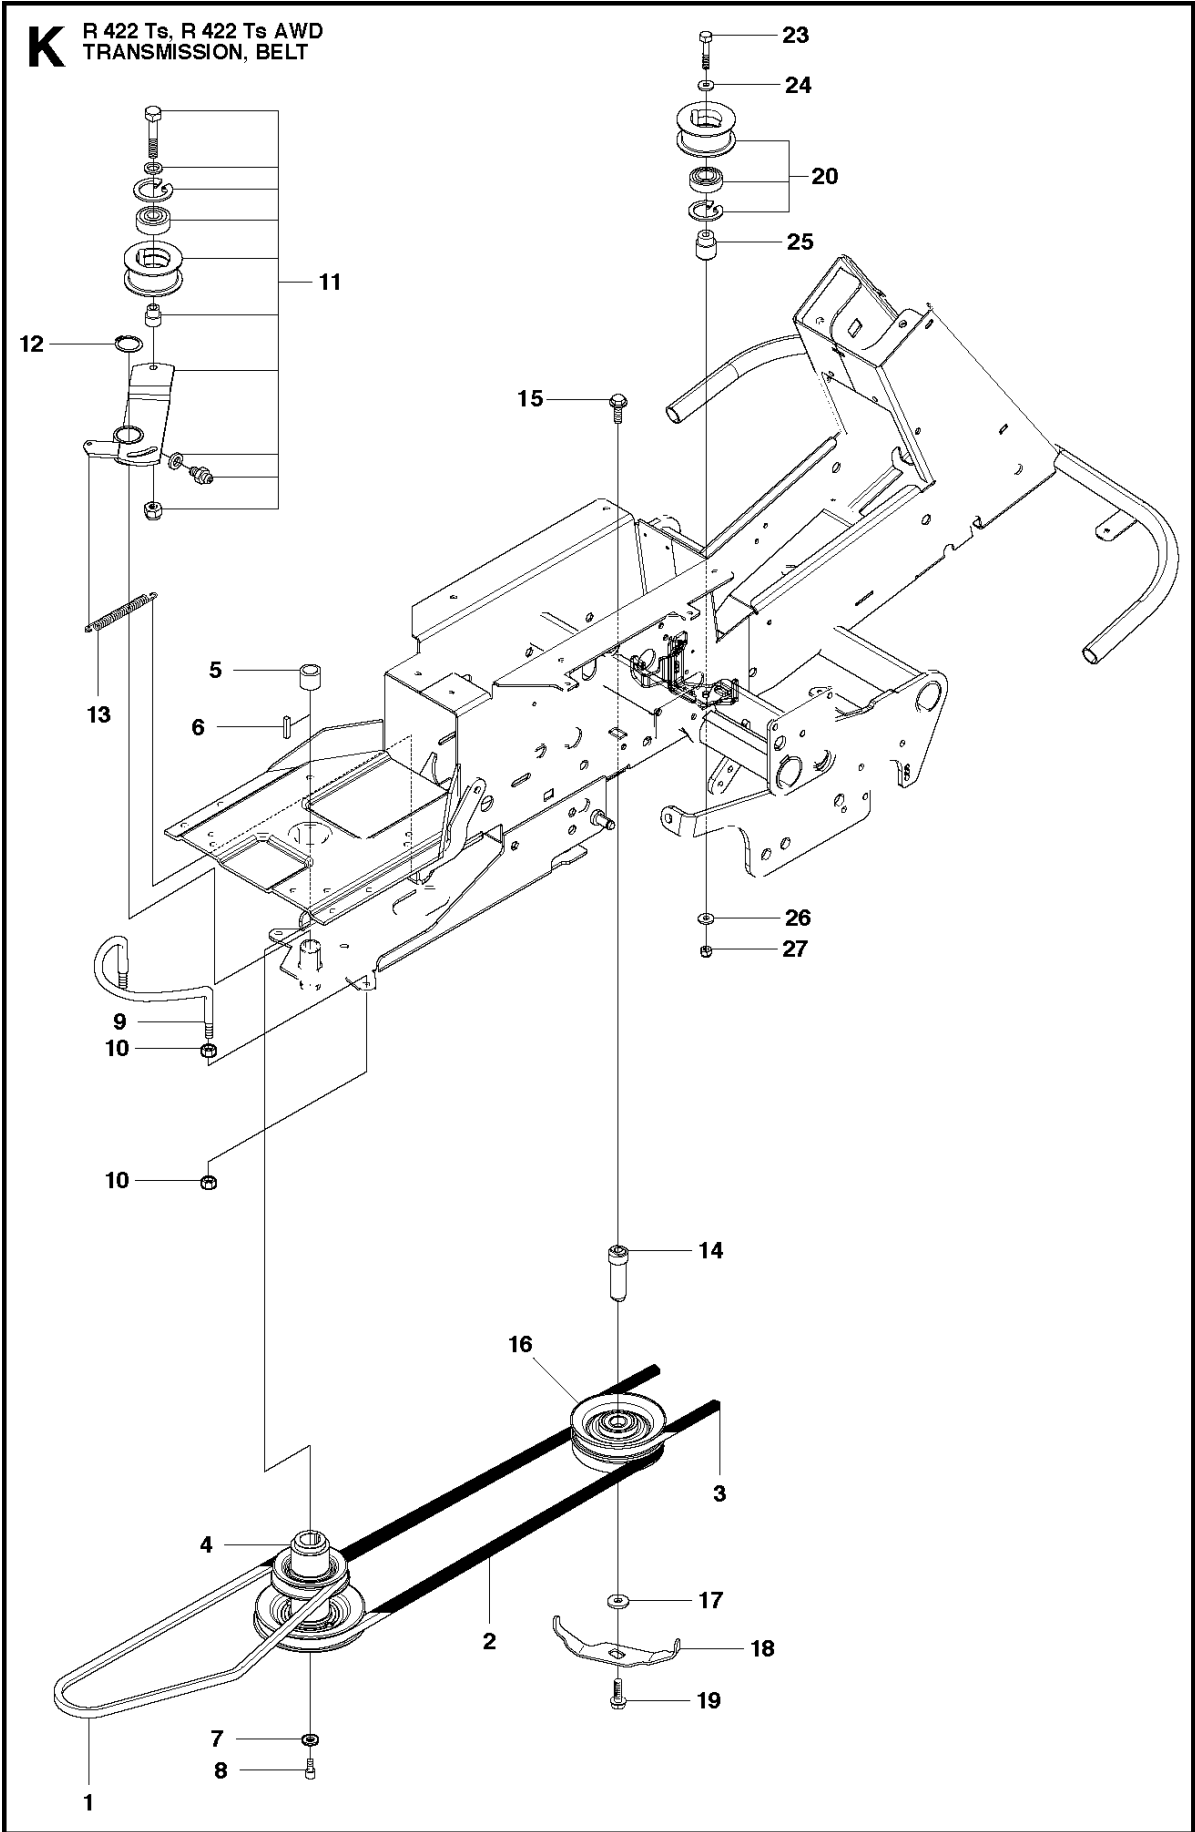

TRANSMISSION

R422 Ts, 966772801, 2011-11

Ref	Part No	Description	Remark	QTY KIT
1	506 99 19-01	DRIVE BELT		1
2	589 53 29-01	BELT		1
3	589 53 11-01	BELT		1
4	535 48 24-01	PULLEY		1
5	506 50 92-01	SPACING SLEEVE		1
6	506 55 59-01	WEDGE		1
7	506 59 75-01	WASHER		1
8	506 55 60-02	SCREW UNC		1
9	506 66 45-01	BELT GUIDE		1
10	731 23 20-51	HEXAGON NUT		4
11	535 48 44-02	BELT TENSIONER ASSY		1
12	735 31 26-00	CIRCLIP		1
13	506 66 56-01	SPRING		1
14	544 42 61-02	SHAFT		1
15	506 67 54-02	SCREW EHHFM		1
16	535 48 22-01	PULLEY		1
17	506 77 57-01	WASHER		1
18	544 40 53-01	BELT GUIDE		1
19	506 57 01-05	SCREW EHHFM		1
20	505 15 39-01	BELT TENSIONER WHEEL ASSY		1
23	725 24 61-51	SCREW EHHM		1
24	734 11 64-41	WASHER		1
25	544 00 29-01	BUSHING		1
26	734 11 64-01	WASHER		1
27	732 21 18-01	LOCK NUT		1