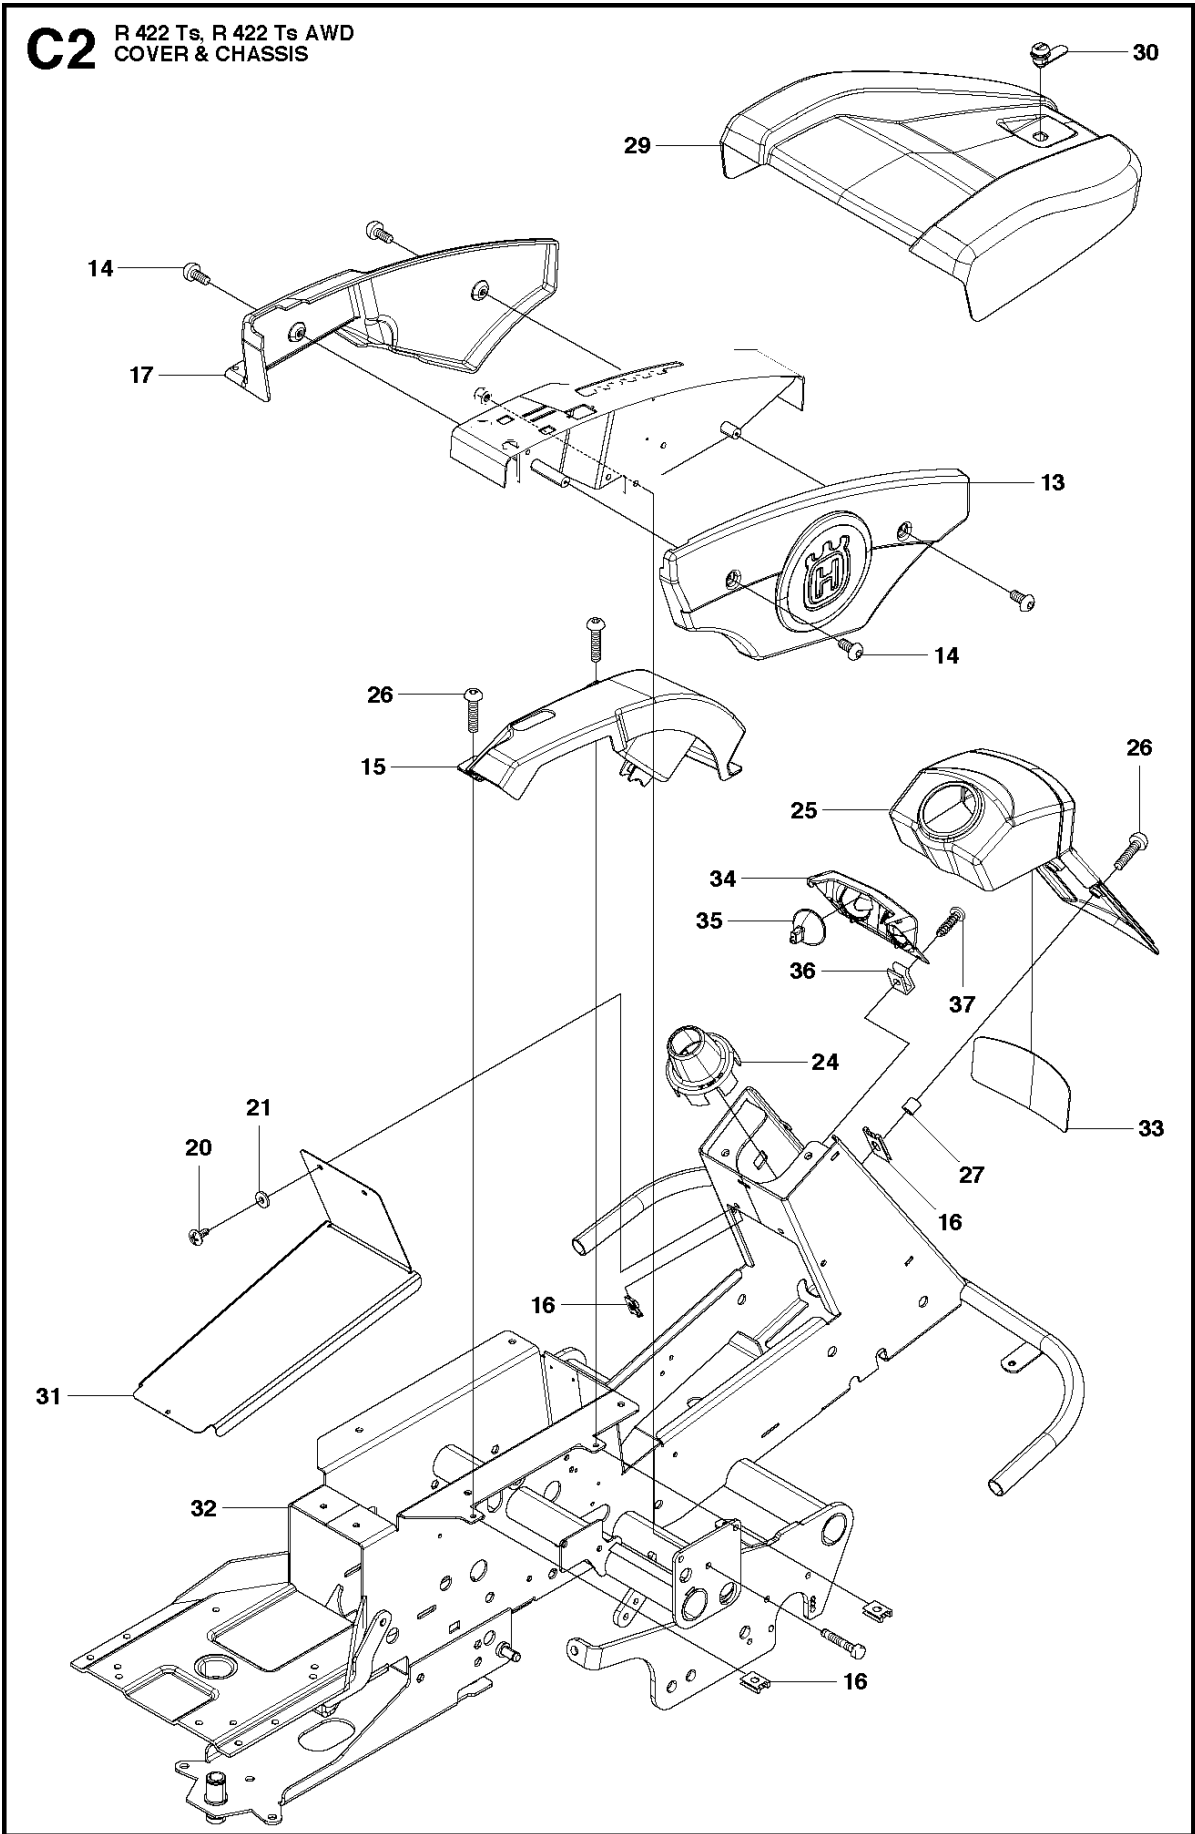

CHASSIS & ENCLOSURES

R422 Ts, 966772801, 2011-11

Ref	Part No	Description	Remark	QTY KIT
13	502 63 75-01	CONTROL COVER		1
14	535 42 58-01	SCREW IHPANM		4
15	502 63 77-01	CONTROL COVER		1
16	535 42 91-01	SPRING NUT		6
17	535 47 65-01	CONTROL CAP INNER		1
20	506 98 26-01	SCREW		6
21	506 55 97-01	WASHER		8
24	535 46 05-01	SEALING		1
25	535 45 97-01	COVER		1
26	535 42 58-02	SCREW IHPANM		4
27	535 46 29-01	SPACER		2
29	502 28 69-01	UNIT COVER		1
30	525 39 05-01	LOCK		1
31	535 42 15-01	LOCK GOLVTUNNEL		1
32	578 77 85-02	CHASSIS		1
33	535 44 71-01	LAMP CHIMNEY		1
34	535 44 67-01	HOUSING		1
35	535 44 68-01	LAMP		2
36	535 41 56-19	SCREW		2
37	506 89 20-01	SPEED NUT		2