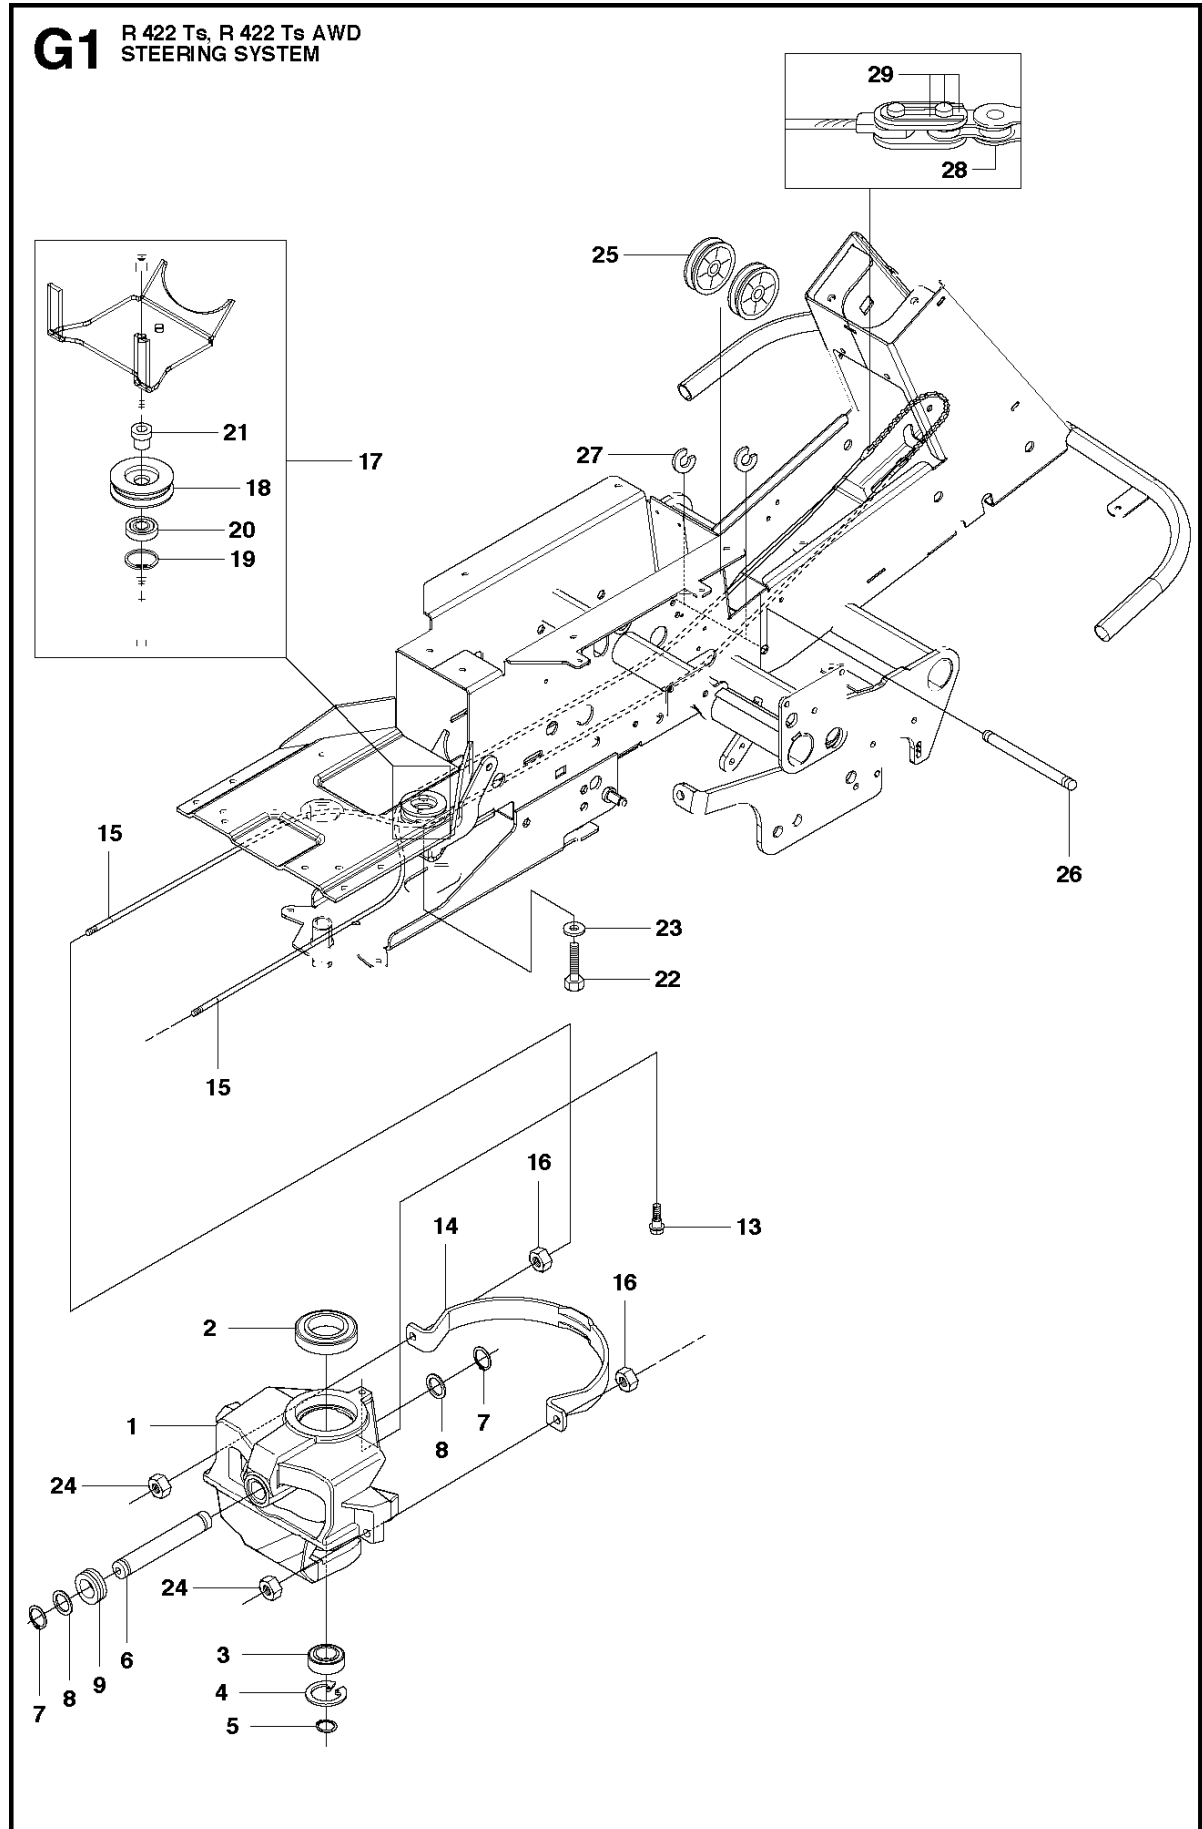

STEERING

R422 Ts, 966772801, 2011-11

Ref	Part No	Description	Remark	QTY	KIT
1	578 36 74-01	SPINDLE		1	
2	738 21 10-04	BALL BEARING		1	
3	738 21 05-04	BALL BEARING		1	
4	735 31 40-10	CIRCLIP		1	
5	735 31 26-00	CIRCLIP		1	
6	535 46 30-01	SWING AXLE		1	
7	735 31 26-00	CIRCLIP		2	
8	506 77 34-01	WASHER		2	
9	740 68 14-21	V-RING		1	
13	506 59 74-01	SCREW EHHFM		1	
14	544 42 73-01	WIRE GUIDE		1	
15	577 19 99-03	WIRE ASSY		2	
16	731 23 20-51	HEXAGON NUT		2	
17	506 50 09-03	BARRING WHEEL		1	
18	535 42 41-01	BARRING WHEEL		1	17
19	735 31 40-10	CIRCLIP		1	17
20	738 22 04-19	BALL BEARING		1	17
21	506 50 08-02	BUSHING		1	17
22	725 25 00-51	SCREW EHHM		1	
23	734 11 74-41	WASHER		1	
24	732 21 20-51	NUT		2	
25	506 52 24-01	STARTER PULLEY		2	
26	506 53 94-03	SHAFT		1	
27	735 31 14-20	E-CLIP		2	
28	506 55 46-01	CHAIN		1	
29	506 55 47-01	LINKAGE		2