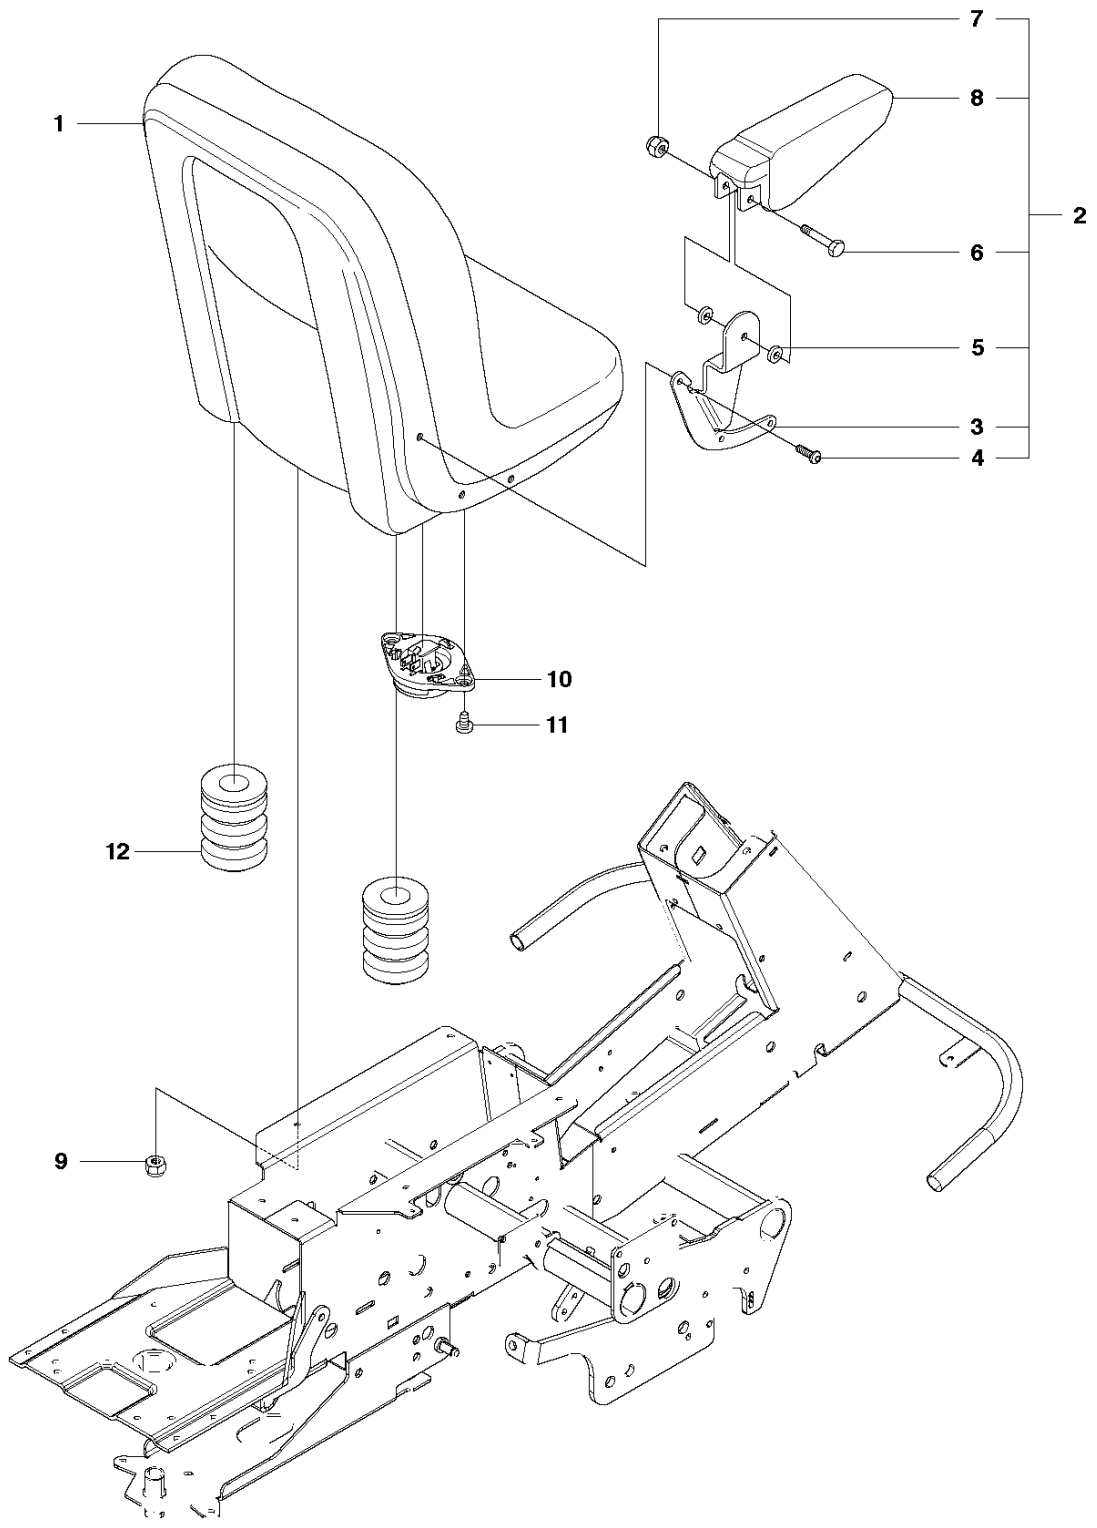

SPARE PARTS LIST

RIDERS

R422 Ts, 966772801, 2011-11

A R 422 Ts, R 422 Ts AWD
SEAT

SEAT

R422 Ts, 966772801, 2011-11

Ref	Part No	Description	Remark	QTY	KIT
1	525 40 64-01	SEAT ASSY		1	
2	525 40 65-01	ARM REST KIT		1	
3	535 41 49-75	BRACKET		1	2
3	535 41 49-76	BRACKET		1	2
4	535 41 49-77	SCREW		6	2
5	535 41 49-78	SPACER		4	2
6	535 41 49-79	SCREW		2	2
7	535 41 49-80	NUT		2	2
8	535 41 49-81	ARMSTÖD		2	2
9	732 21 18-01	LOCK NUT		4	
10	582 87 66-01	SWITCH		1	
11	503 21 88-16	SCREW IHSCT		2	
12	529 29 24-01	DAMPING PIECE		2	

B R 422 Ts, R 422 Ts AWD
FUEL SYSTEM

FUEL SYSTEM

R422 Ts, 966772801, 2011-11

Ref	Part No	Description	Remark	QTY KIT
1	535 42 52-01	FUEL TANK		1
2	506 67 33-01	TANK CAP ASSY		1
3	504 80 00-07	FUEL HOSE		1
4	535 46 97-01	HOSE BRACE		2
5	506 89 18-01	CONNECTION		1
6	740 48 12-02	O-RING		1
7	535 41 56-19	SCREW		2
8	535 43 27-01	DESIGN COVER TANK		1
9	535 42 58-01	SCREW IHPANM		5
10	535 43 86-01	BRACKET		1
11	725 24 51-71	SCREW EHHM		3
12	725 23 66-51	HEXAGONAL SCREW M6X12		3
13	734 11 56-01	WASHER		3
14	535 43 88-01	TANK SUPPORT		1
15	725 24 95-71	SCREW EHHM		1
16	732 21 20-01	LOCK NUT		1
17	506 79 10-01	FUEL FILTER		1