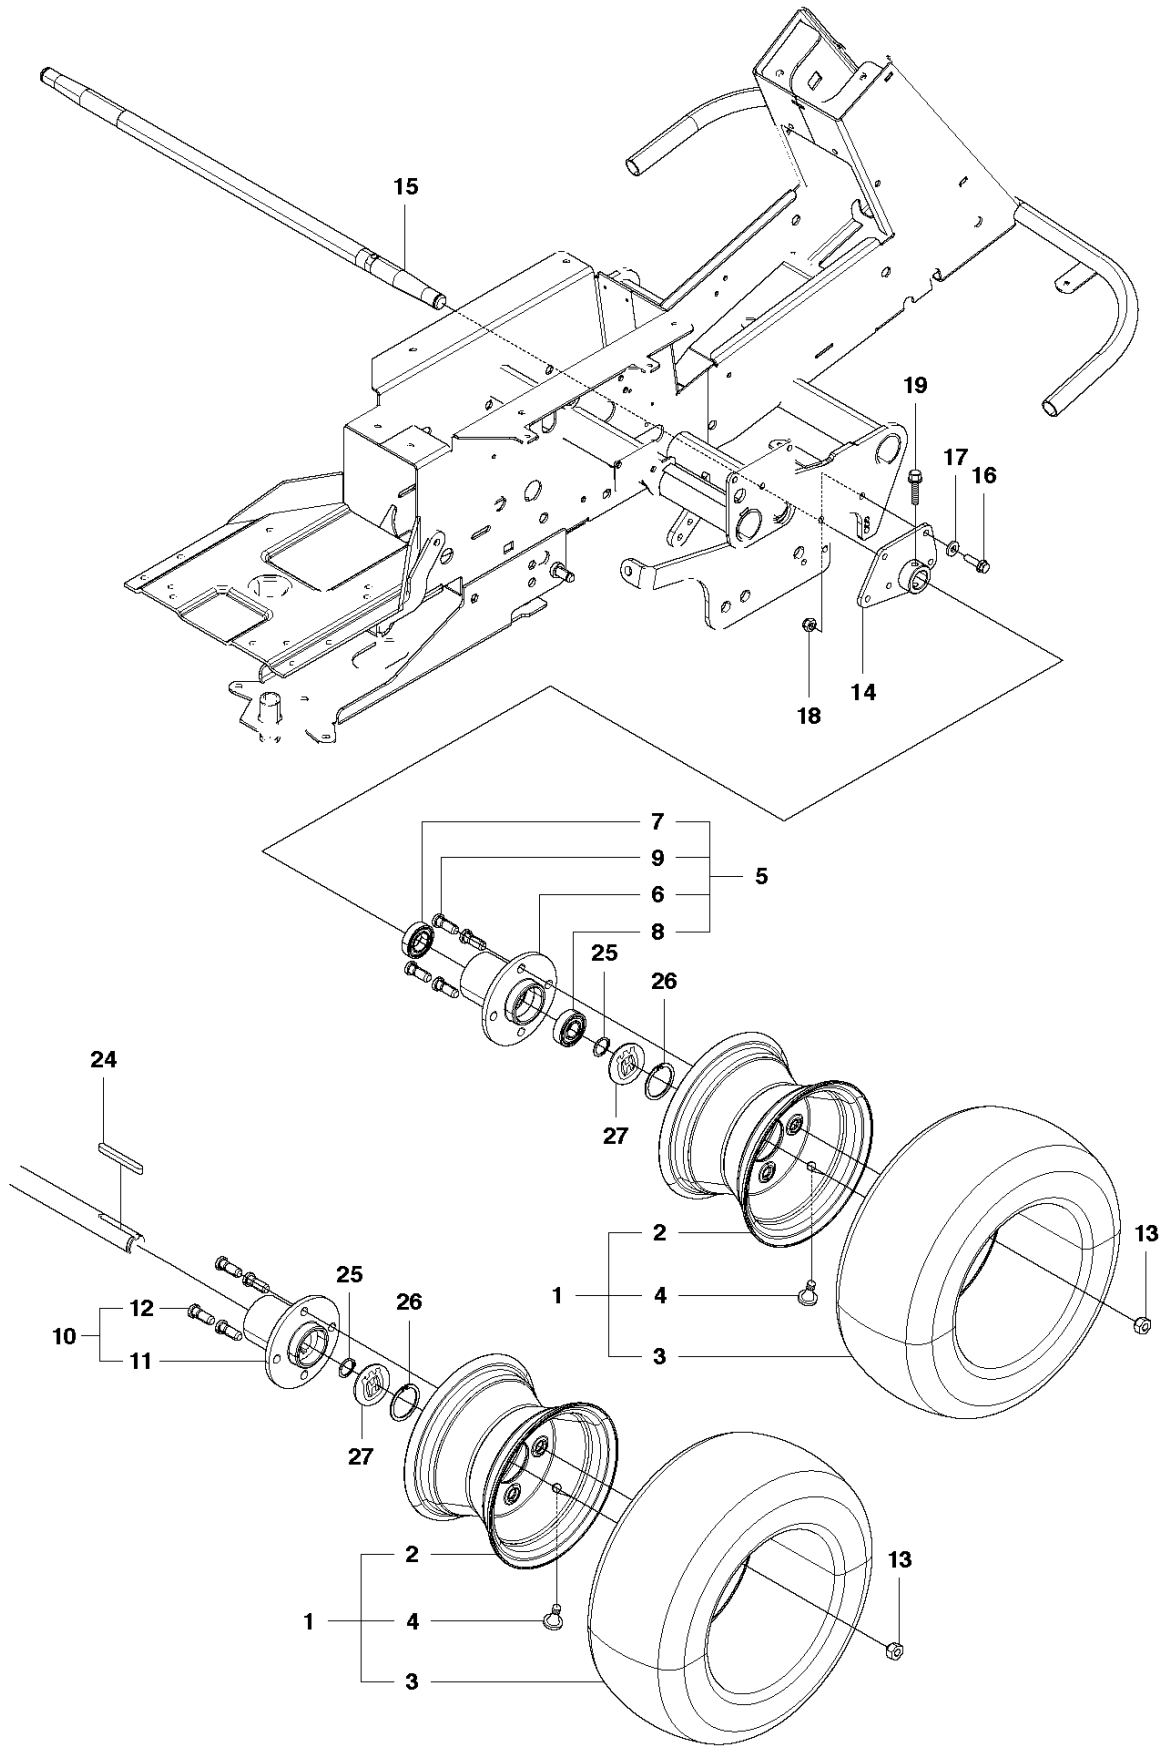

J1 R 422 Ts
WHEEL ASSY

WHEELS & TIRES

R422 Ts, 966772801, 2011-11

Ref	Part No	Description	Remark	QTY	KIT
1	504 63 00-02	WHEEL ASSY		4	
2	506 86 78-01	RIM		1	1
3	535 46 79-01	TIRE		1	1
4	506 57 43-01	VALVE ASSY		1	1
5	577 57 32-01	HUB ASSY		2	
6	506 89 01-01	HUB		1	5
7	738 21 05-04	BALL BEARING		1	5
8	738 22 04-19	BALL BEARING		1	5
9	506 89 02-01	BOLT		4	5
10	577 57 30-01	HUB ASSY		2	
11	506 89 00-01	HUB		1	10
12	506 89 02-01	BOLT		4	10
13	506 86 50-01	WHEEL NUT		16	
14	504 61 98-01	BRACKET		2	
15	505 45 30-01	FRONT AXLE		1	
16	506 57 01-05	SCREW EHHFM		6	
17	734 11 64-01	WASHER		6	
18	732 21 18-01	LOCK NUT		6	
19	725 24 59-61	SCREW EHHFT		1	
24	506 55 59-01	WEDGE		2	
25	735 31 22-00	CIRCLIP		2	
26	735 31 41-10	CIRCLIP		4	
27	577 59 15-01	COVER WASHER		4