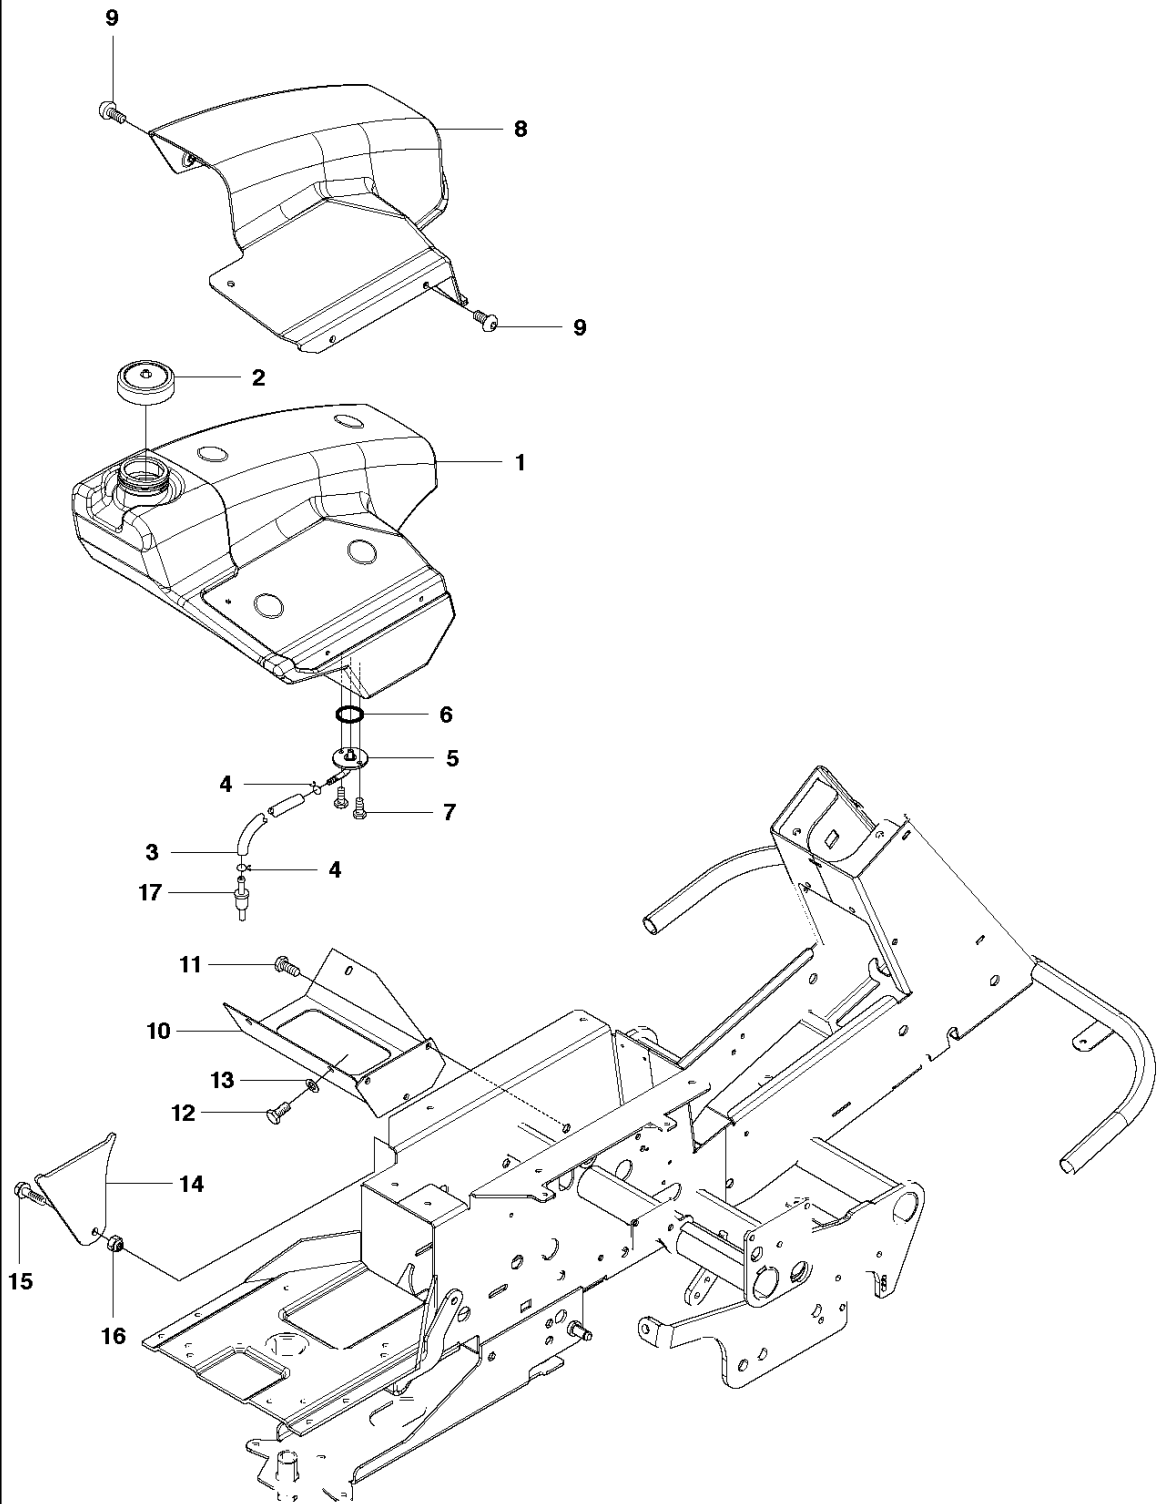

B R 422 Ts, R 422 Ts AWD
FUEL SYSTEM

FUEL SYSTEM

R422 Ts, 966772801, 2011-11

Ref	Part No	Description	Remark	QTY KIT
1	535 42 52-01	FUEL TANK		1
2	506 67 33-01	TANK CAP ASSY		1
3	504 80 00-07	FUEL HOSE		1
4	535 46 97-01	HOSE BRACE		2
5	506 89 18-01	CONNECTION		1
6	740 48 12-02	O-RING		1
7	535 41 56-19	SCREW		2
8	535 43 27-01	DESIGN COVER TANK		1
9	535 42 58-01	SCREW IHPANM		5
10	535 43 86-01	BRACKET		1
11	725 24 51-71	SCREW EHHM		3
12	725 23 66-51	HEXAGONAL SCREW M6X12		3
13	734 11 56-01	WASHER		3
14	535 43 88-01	TANK SUPPORT		1
15	725 24 95-71	SCREW EHHM		1
16	732 21 20-01	LOCK NUT		1
17	506 79 10-01	FUEL FILTER		1