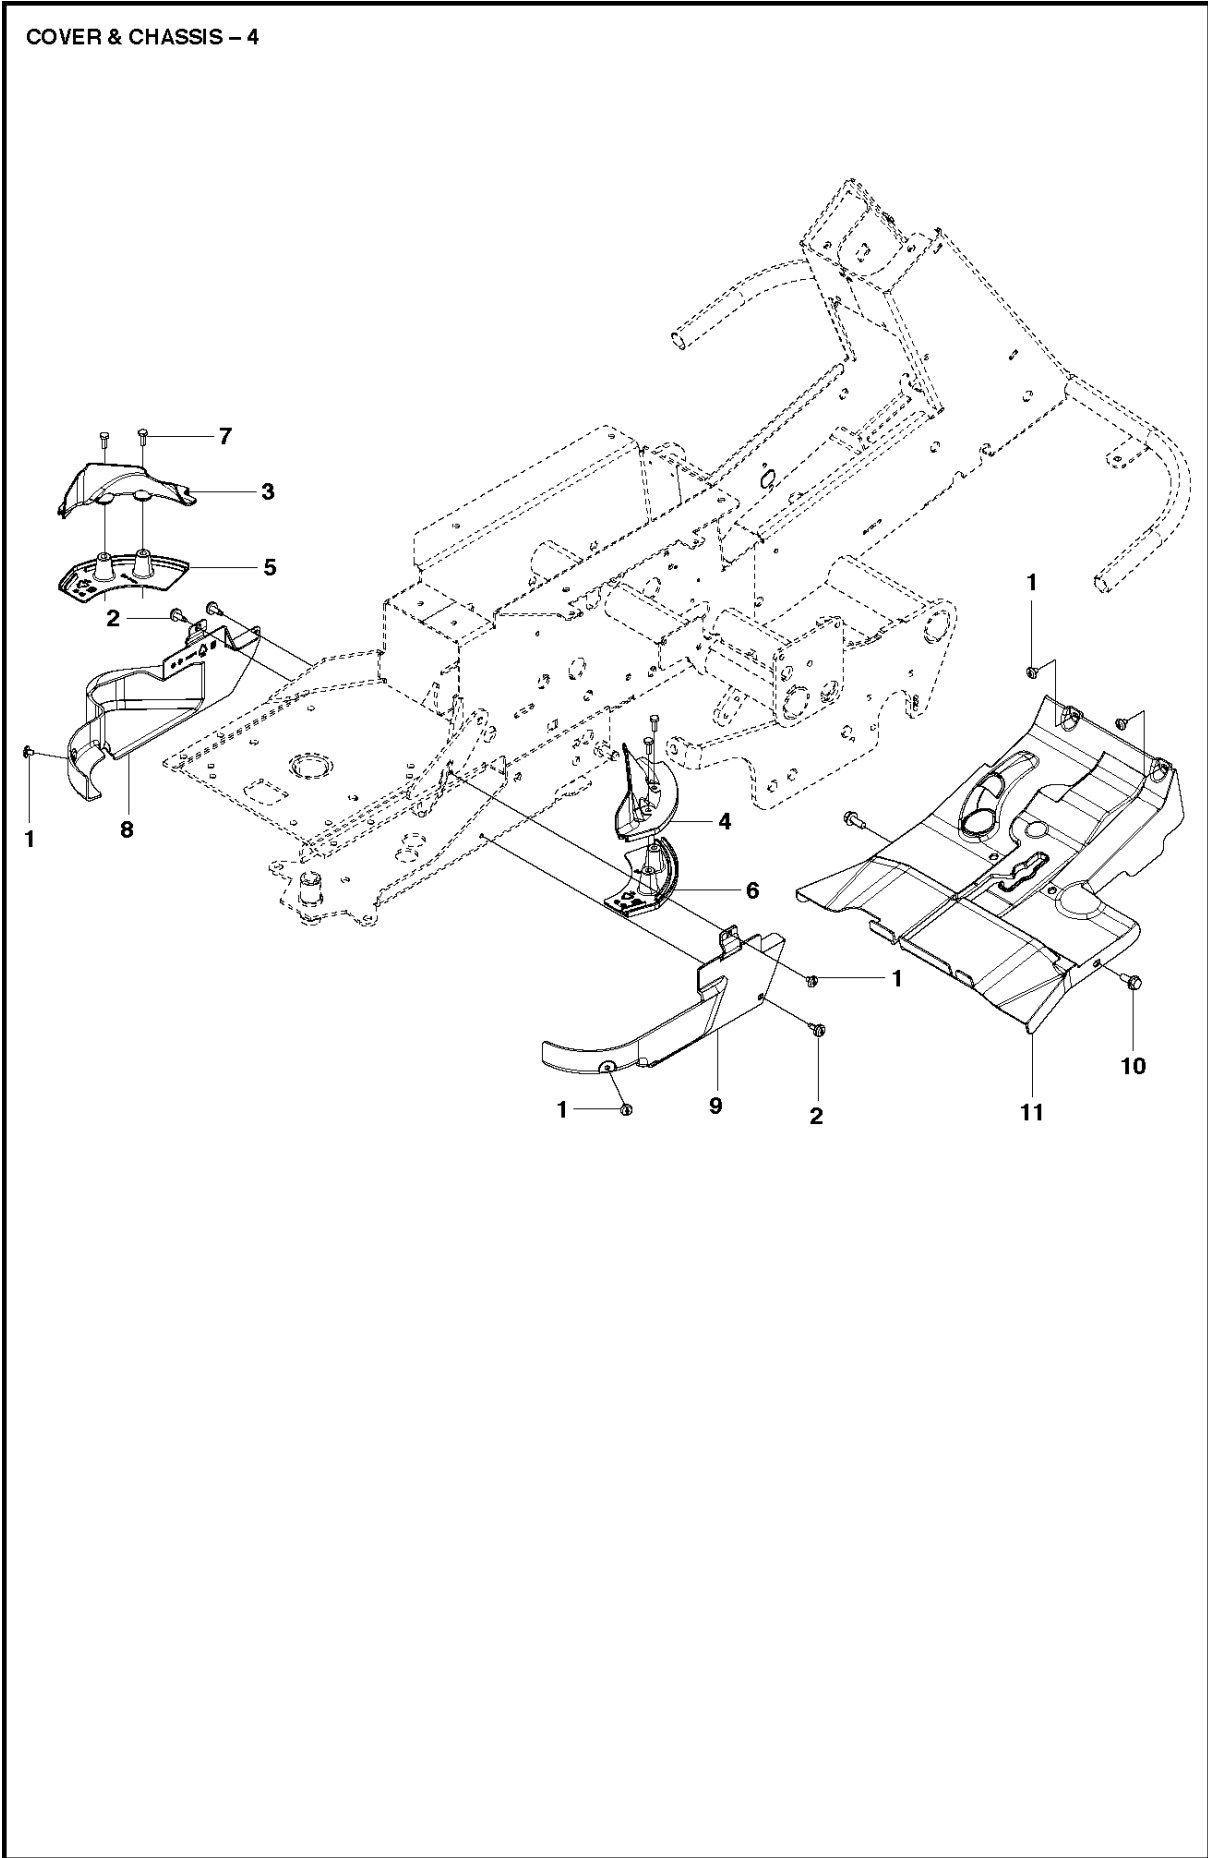

CHASSIS & ENCLOSURES

R422 Ts AWD, 967292101, 2015

Ref	Part No	Description	Remark	QTY KIT
1	522 55 73-01	SCREW		5
2	544 40 05-01	SCREW		3
3	510 22 25-01	BELT COVER		1
4	510 22 25-02	BELT COVER		1
5	510 22 27-01	BELT COVER		1
6	510 22 27-02	BELT COVER		1
7	725 23 68-61	SCREW EHHFT		4
8	510 22 21-01	BELT COVER		1
9	510 22 22-01	BELT COVER		1
10	506 57 01-04	SCREW EHHFM		2
11	510 41 82-02	BELT COVER		1