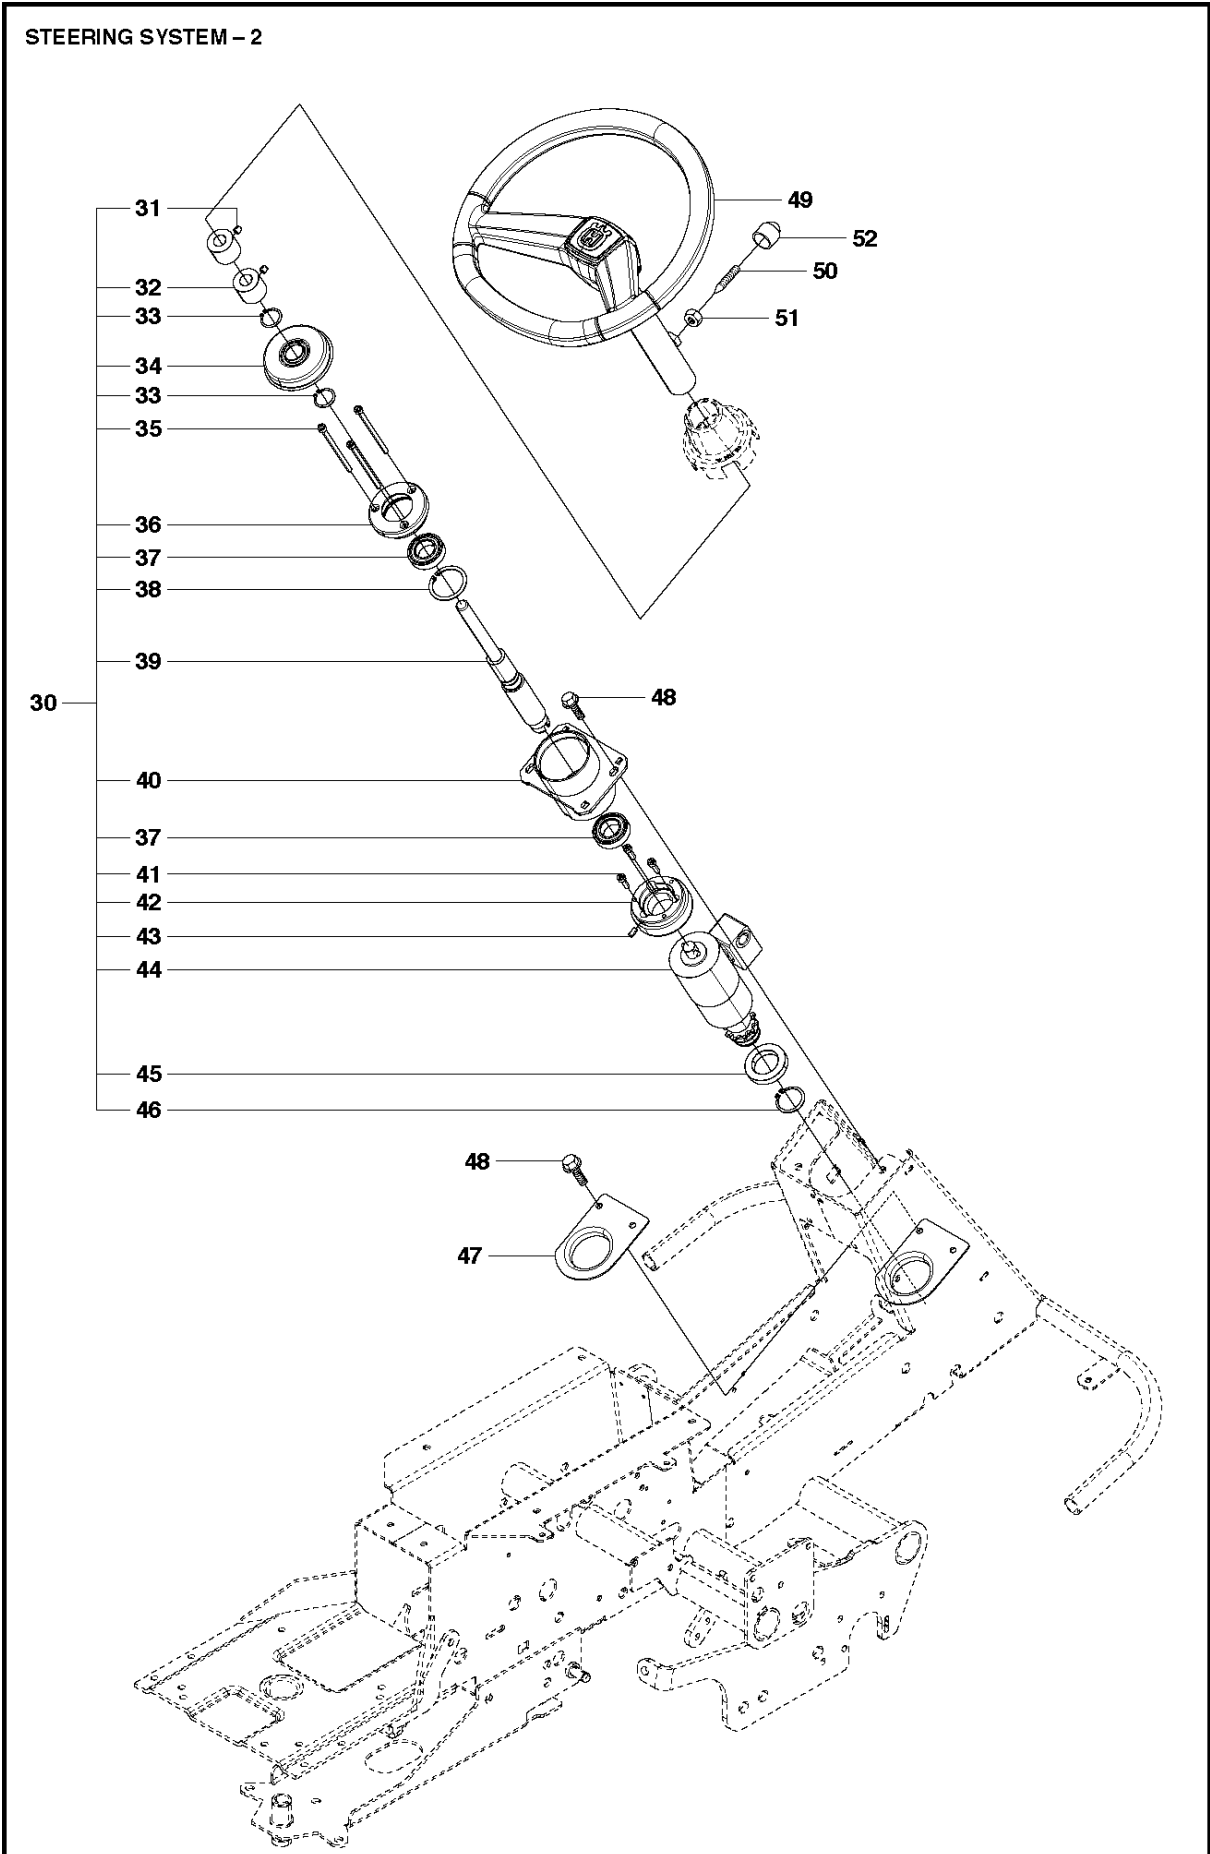

STEERING

R422 Ts AWD, 967292101, 2015

Ref	Part No	Description	Remark	QTY	KIT
1	578 36 74-01	SPINDLE		1	
2	738 21 10-04	BALL BEARING		1	
3	738 21 05-04	BALL BEARING		1	
4	735 31 40-10	CIRCLIP		1	
5	735 31 26-00	CIRCLIP		1	
6	535 46 30-01	SWING AXLE		1	
7	735 31 26-00	CIRCLIP		2	
8	506 77 34-01	WASHER		2	
9	740 68 14-21	V-RING		1	
13	506 59 74-01	SCREW EHHFM		1	
14	544 42 73-01	WIRE GUIDE		1	
15	577 19 99-03	WIRE ASSY		2	
16	731 23 20-51	HEXAGON NUT		2	
17	506 50 09-03	BARRING WHEEL		1	
18	535 42 41-01	BARRING WHEEL		1	17
19	735 31 40-10	CIRCLIP		1	17
20	738 22 04-19	BALL BEARING		1	17
21	506 50 08-02	BUSHING		1	17
22	725 25 00-51	SCREW EHHM		1	
23	734 11 74-41	WASHER		1	
24	732 21 20-51	NUT		2	
25	506 52 24-01	STARTER PULLEY		2	
26	506 53 94-03	SHAFT		1	
27	735 31 14-20	E-CLIP		2	
28	506 55 46-01	CHAIN		1	
29	506 55 47-01	LINKAGE		2