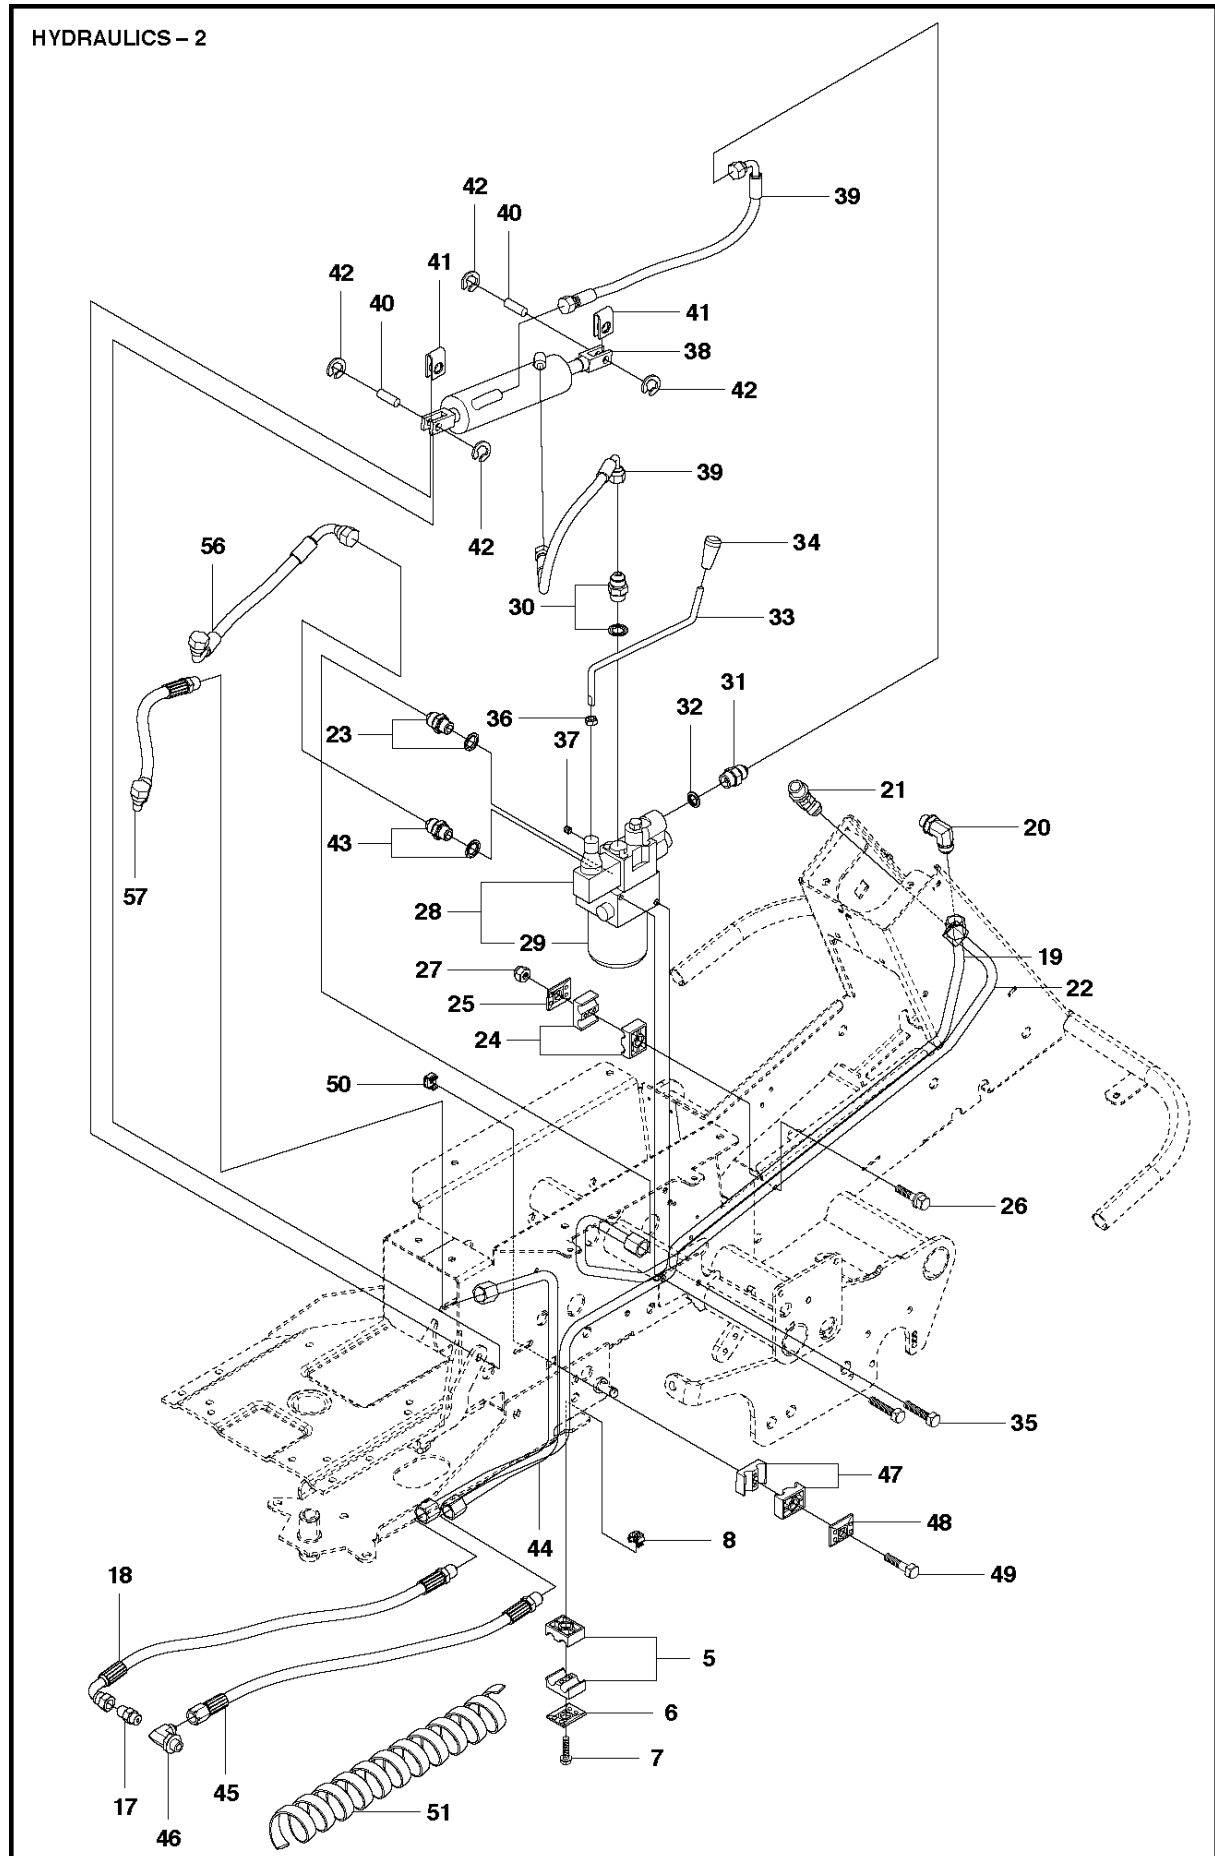

HYDRAULIC PUMP - MOTOR

R422 Ts AWD, 967292101, 2015

Ref	Part No	Description	Remark	QTY KIT
5	544 37 33-02	PIPE CLAMP		1
6	544 37 38-02	COVER PLATE		1
7	506 57 01-07	SCREW EHHFM		1
8	544 81 17-01	CAGE NUT		1
17	535 42 68-05	PIPE FITTING		1
18	535 45 03-01	HYDRAULIC HOSE		1
19	544 83 42-01	HYDRAULIC PIPE		1
20	535 43 73-01	PIPE FITTING		1
21	535 42 69-01	PIPE FITTING		1
22	504 20 99-01	HYDRAULIC PIPE		1
23	535 42 68-01	PIPE FITTING		1
24	544 37 33-03	PIPE CLAMP		1
25	535 43 85-01	COVER WASHER		1
26	535 47 52-45	SCREW EHHFM		1
27	732 21 16-01	LOCK NUT		1
28	522 53 56-02	FILTER UNIT		1
29	535 42 75-02	FILTER		1
30	535 42 68-05	PIPE FITTING		1
31	535 43 71-01	PIPE FITTING		1
32	535 43 72-01	RUBBER STEEL WASHER		1
33	505 44 00-01	LIFTING LEVER		1
34	535 43 82-01	KNOB		1
35	725 24 49-71	SCREW EHHM		2
36	731 23 18-01	HEXAGON NUT		1
37	728 84 43-05	SCREW IHSETM		1
38	535 42 72-01	CYLINDER ASSY		1
39	535 42 71-03	HYDRAULIC HOSE		2
40	535 43 76-01	LOCKING PIN		2
41	535 45 66-01	U-PLÅT		2
42	735 31 12-00	CIRCLIP		4
43	535 42 68-01	PIPE FITTING		1
44	504 64 34-01	HYDRAULIC PIPE		1
45	575 41 53-01	HYDRAULIC HOSE		1
46	535 43 73-05	PIPE FITTING		1
47	544 37 33-03	PIPE CLAMP		1
48	535 43 85-01	COVER WASHER		1
49	535 47 52-45	SCREW EHHFM		1
50	544 81 17-02	CAGE NUT		1
51	544 02 66-07	HOSE GUARD		1
56	505 52 04-01	HYDRAULIC HOSE		1
57	505 49 69-01	HYDRAULIC HOSE		1