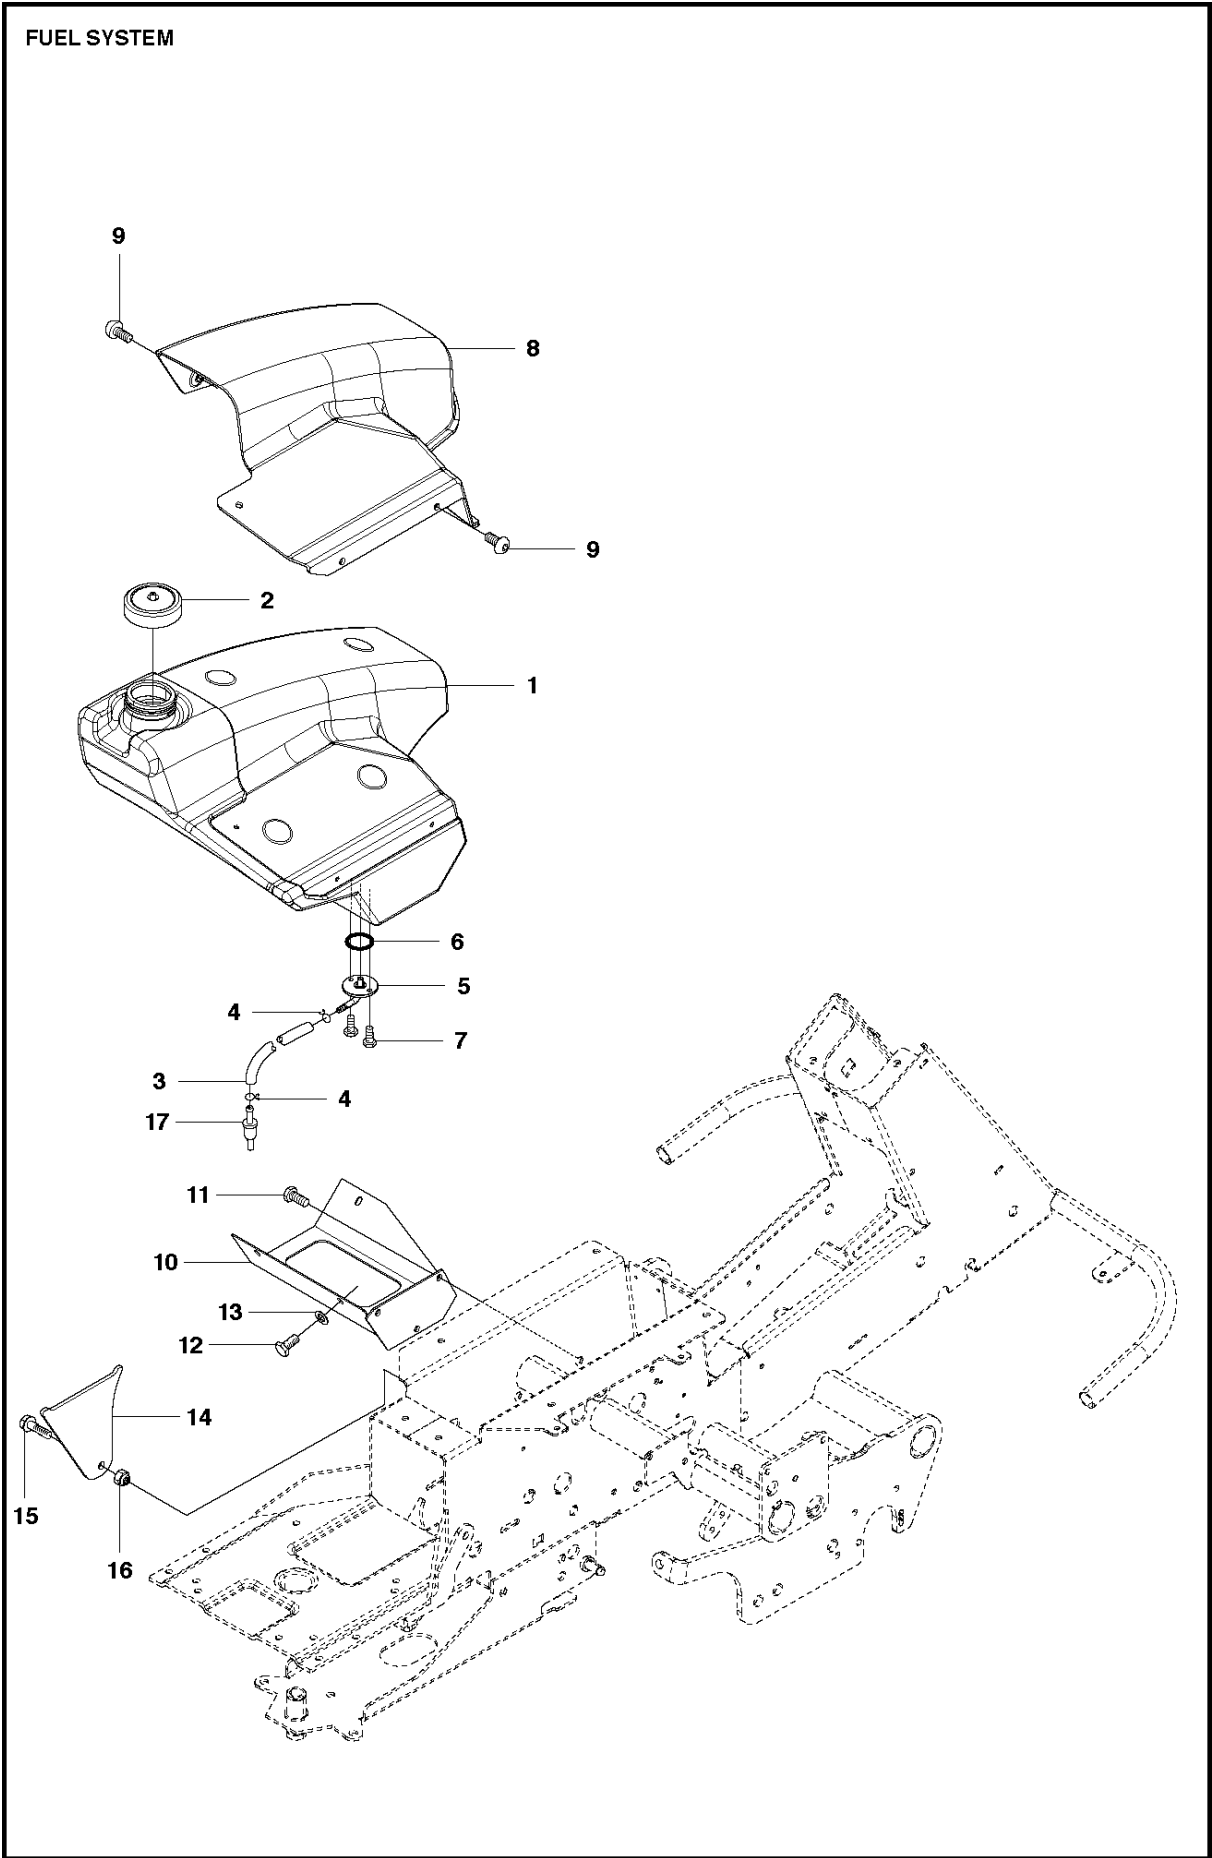

FUEL SYSTEM

R422 Ts AWD, 967292101, 2015

Ref	Part No	Description	Remark	QTY KIT
1	535 42 52-01	FUEL TANK		1
2	506 67 33-01	TANK CAP ASSY		1
3	504 80 00-07	FUEL HOSE		1
4	535 46 97-01	HOSE BRACE		2
5	506 89 18-01	CONNECTION		1
6	740 48 12-02	O-RING		1
7	535 41 56-19	SCREW		2
8	535 43 27-01	DESIGN COVER TANK		1
9	535 42 58-01	SCREW IHPANM		5
10	535 43 86-01	BRACKET		1
11	725 24 51-71	SCREW EHHM		3
12	725 23 66-51	HEXAGONAL SCREW M6X12		3
13	734 11 56-01	WASHER		3
14	535 43 88-01	TANK SUPPORT		1
15	725 24 95-71	SCREW EHHM		1
16	732 21 20-01	LOCK NUT		1
17	506 79 10-01	FUEL FILTER		1