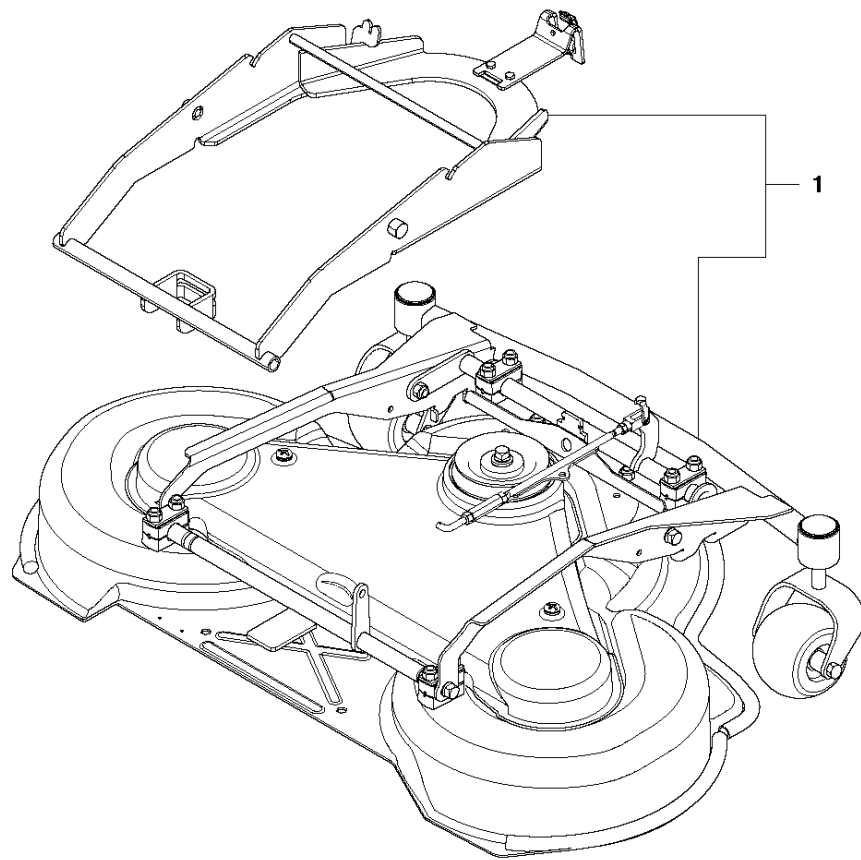

PEDALS

R422 Ts AWD, 967292101, 2015

Ref	Part No	Description	Remark	QTY KIT	
1	544 12 60-01	PEDAL PLATE ASSY		1	
2	535 47 37-01	KNOB		1	
3	506 57 01-04	SCREW EHHFM		4	
4	506 93 83-01	DAMPING PIECE		1	
5	506 93 84-02	SHAFT		1	
6	735 31 09-20	E-CLIP		2	
7	506 94 63-01	BRAKE SPRING		1	
8	576 71 21-01	BRAKE WIRE	R 422 Ts AWD	1	
9	735 31 09-20	E-CLIP		1	
10	506 53 84-04	BROMSSPÄRR KPL. GEM.		1	
11	725 23 64-61	SCREW EHHFT		4	
12	574 41 12-01	CONTROL CABLE		1	
13	731 23 14-01	HEXAGON NUT		2	
14	506 55 73-01	VINKELL.AS8 DIN71802		2	
15	732 21 14-01	LOCK NUT		2	
16	544 34 17-01	BRACKET		1	
20	738 21 02-04	BALL BEARING		1	1
21	535 48 02-01	ROLLER		1	1
22	535 48 06-01	PROTECTIVE PLATE		1	1
23	535 48 07-01	SPRING		1	1
24	535 48 08-01	BEARING SUPPORT		4	1
25	535 48 09-01	BEARING SUPPORT		5	1
26	535 48 10-01	REINFORCEMENT PLATE		3	1
27	535 47 88-01	PEDAL RUBBER		1	1
28	535 47 88-02	PEDAL RUBBER		1	1
29	506 53 85-01	LOCKING ARM		1	10
30	506 53 86-01	BRACKET		1	10
31	506 53 89-01	SPRING		1	10
32	506 53 88-01	SHAFT		1	10
33	735 58 35-01	WASHER		2	10
34	506 53 87-04	CONTROL BUTTON		1	10
35	729 53 29-71	SCREW CRPANT		1	10

MOWER DECK, CT103 - 1