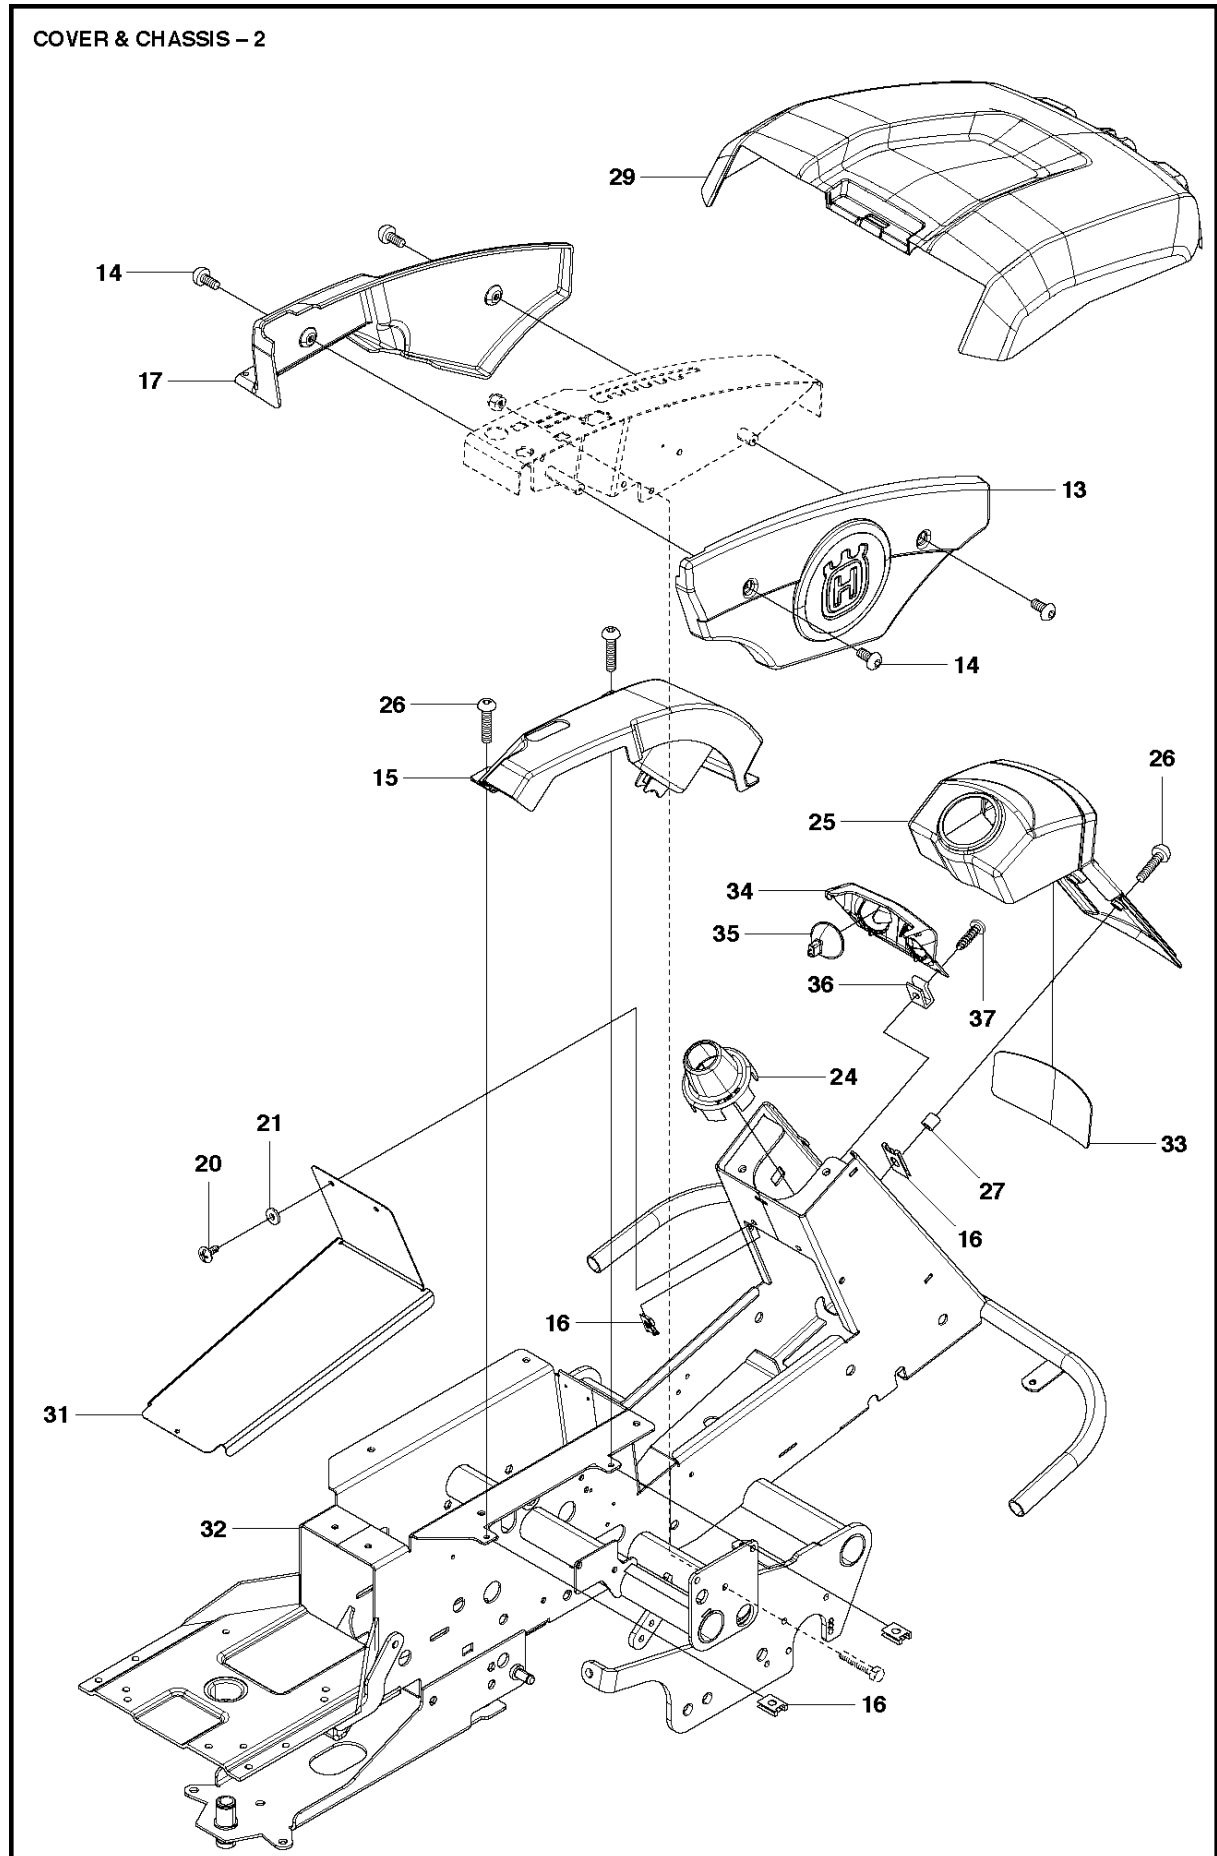

CHASSIS & ENCLOSURES

R422 Ts AWD, 967292101, 2015

Ref	Part No	Description	Remark	QTY KIT
13	502 63 75-01	CONTROL COVER		1
14	535 42 58-01	SCREW IHANM		4
15	502 63 77-01	CONTROL COVER		1
16	535 42 91-01	SPRING NUT		6
17	535 47 65-01	CONTROL CAP INNER		1
20	506 98 26-01	SCREW		6
21	506 55 97-01	WASHER		8
24	535 46 05-01	SEALING		1
25	535 45 97-01	COVER		1
26	535 42 58-02	SCREW IHANM		4
27	535 46 29-01	SPACER		2
29	586 21 02-01	COVER		1
31	535 42 15-01	LOCK GOLVTUNNEL		1
32	578 77 85-02	CHASSIS		1
33	535 44 71-01	LAMP CHIMNEY		1
34	535 44 67-01	HOUSING		1
35	535 44 68-01	LAMP		2
36	535 41 56-19	SCREW		2
37	506 89 20-01	SPEED NUT		2