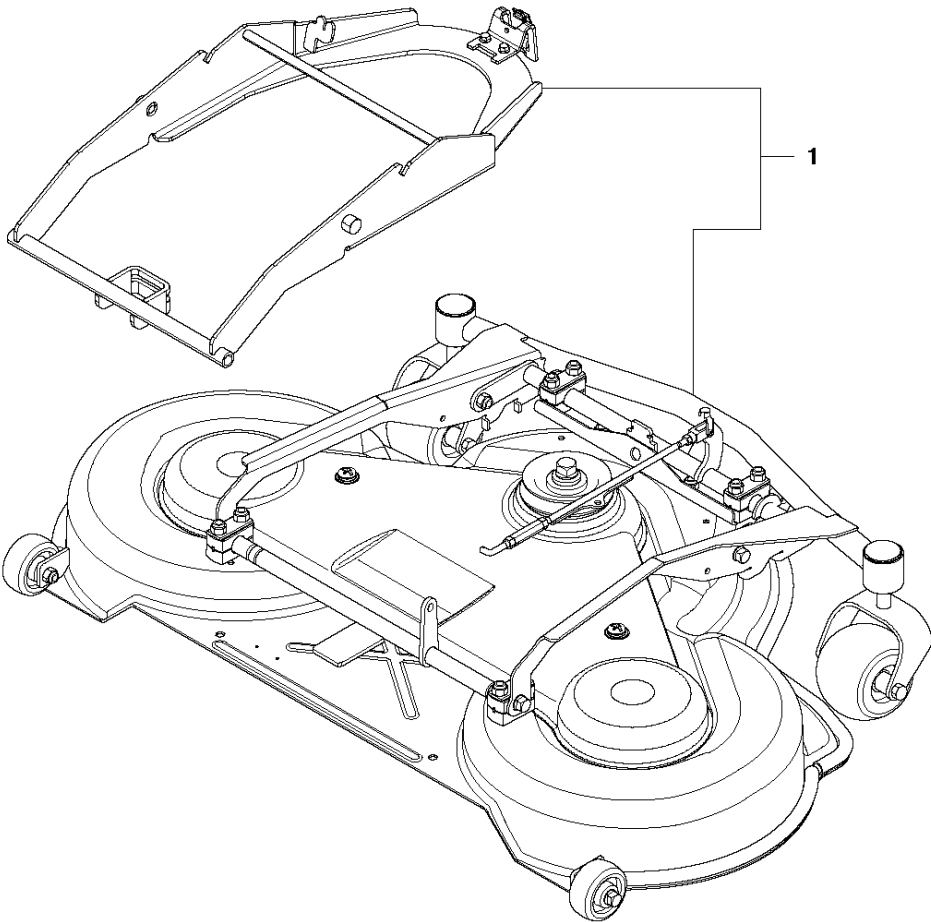

MOWER DECK, CT122 - 1