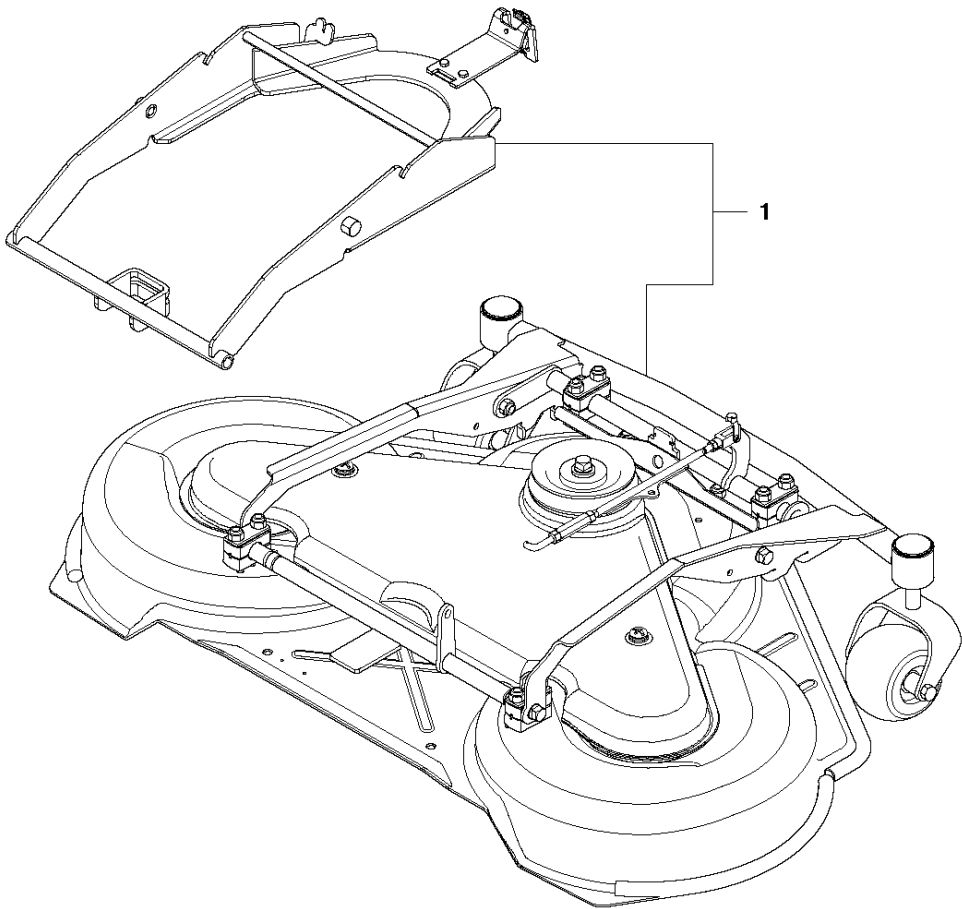

MOWER DECK, CT103 - 1

103CM CUTTING DECK

R422 Ts AWD, 967292101, 2015

Ref	Part No	Description	Remark	QTY KIT
1	586 54 18-02	CUTTING DECK		1

MOWER DECK, CT112 - 1

44"/112CM CUTTING DECK

R422 Ts AWD, 967292101, 2015