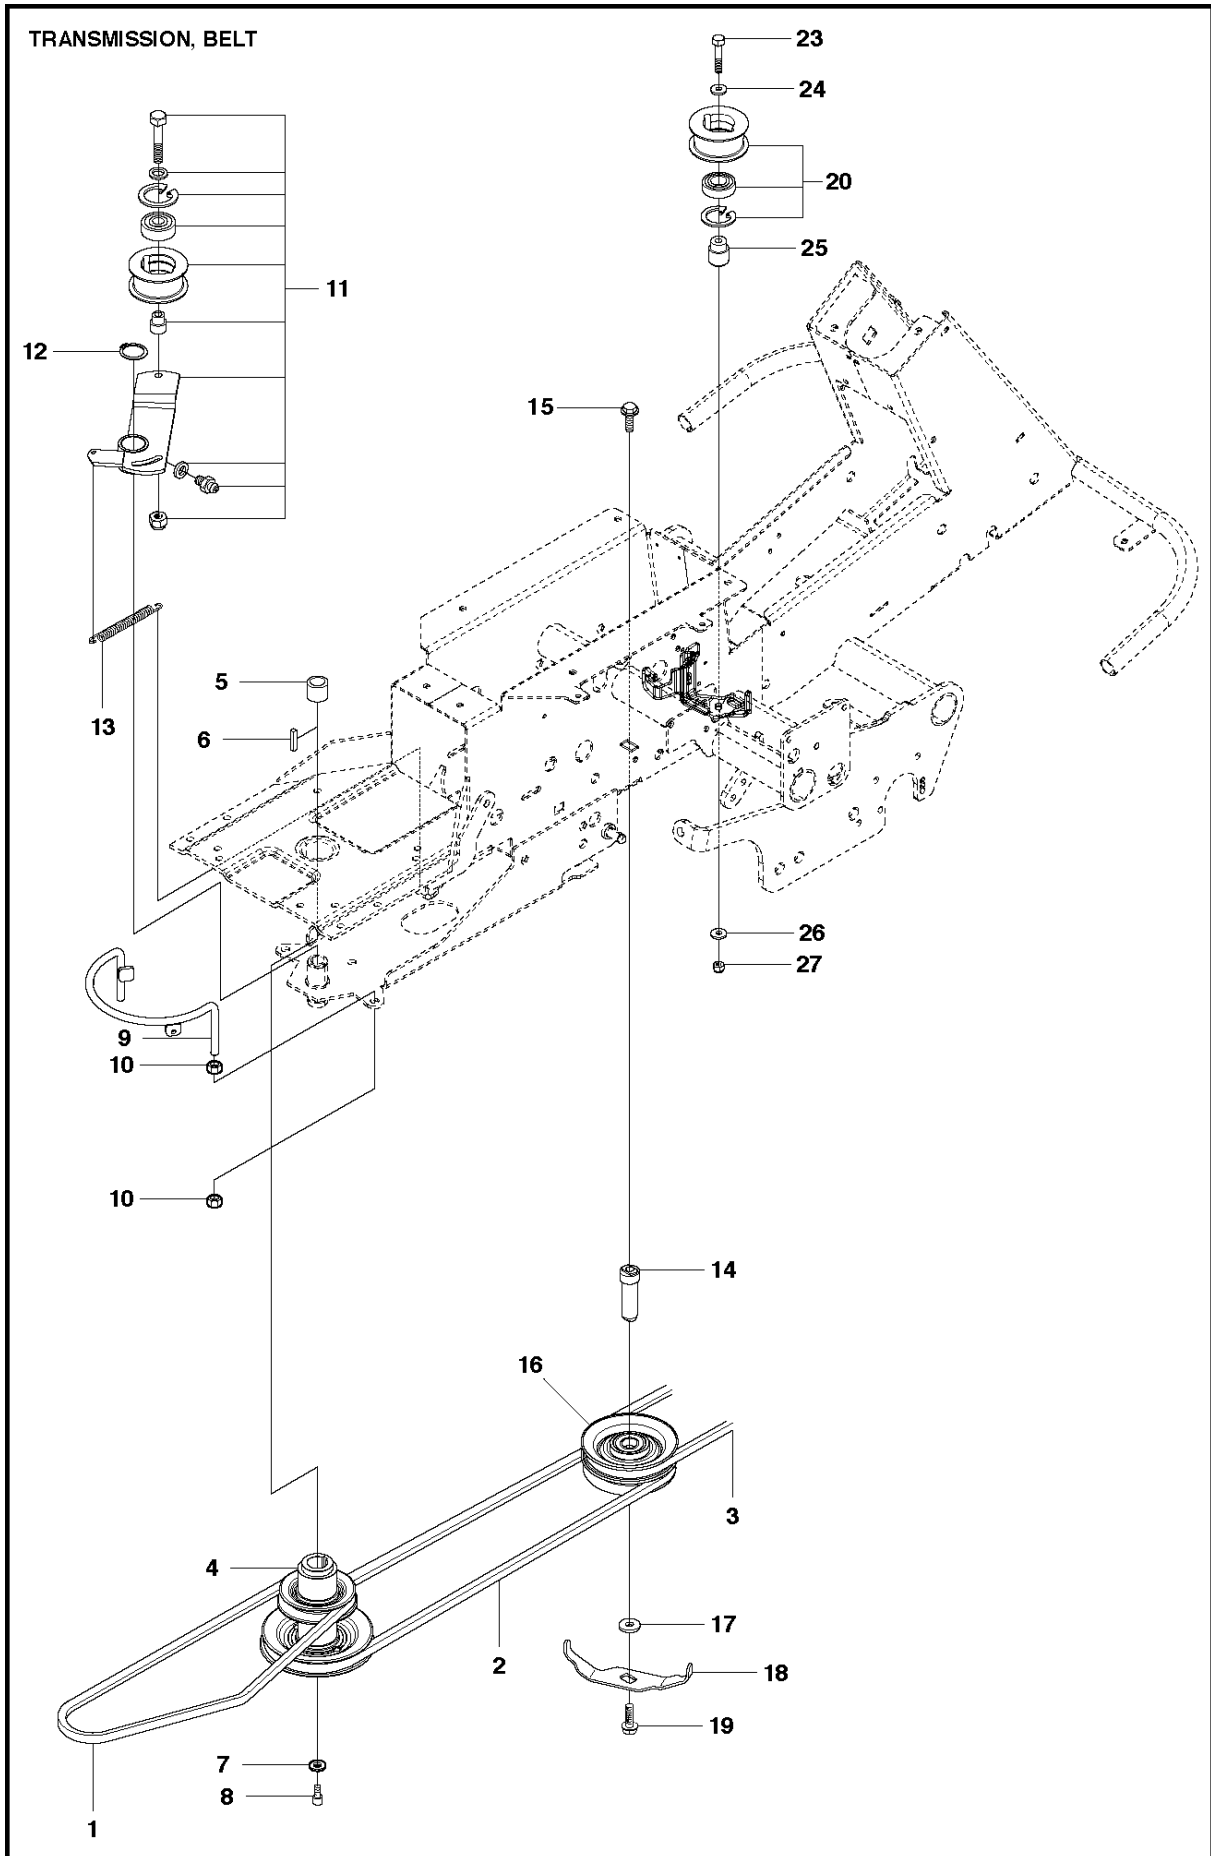

TRANSMISSION

R422 Ts AWD, 967292101, 2015

Ref	Part No	Description	Remark	QTY KIT
1	589 56 23-01	BELT		1
2	589 53 29-01	BELT		1
3	593 80 62-01	BELT		1
4	535 48 24-01	PULLEY		1
5	506 50 92-01	SPACING SLEEVE		1
6	506 55 59-01	WEDGE		1
7	506 59 75-01	WASHER		1
8	506 55 60-02	SCREW UNC		1
9	510 25 78-01	BELT GUIDE		1
10	731 23 20-51	HEXAGON NUT		4
11	535 48 44-02	BELT TENSIONER ASSY		1
12	735 31 26-00	CIRCLIP		1
13	506 66 56-01	SPRING		1
14	581 91 64-02	SHAFT		1
15	506 67 54-02	SCREW EHHFM		1
16	535 48 22-01	PULLEY		1
17	586 32 02-01	DISTANCE		1
18	544 40 53-01	BELT GUIDE		1
19	586 32 04-01	SCREW		1
20	505 15 39-01	BELT TENSIONER WHEEL ASSY		1
23	725 24 61-51	SCREW EHHM		1
24	734 11 64-41	WASHER		1
25	544 00 29-01	BUSHING		1
26	734 11 64-01	WASHER		1
27	732 21 18-01	LOCK NUT		1