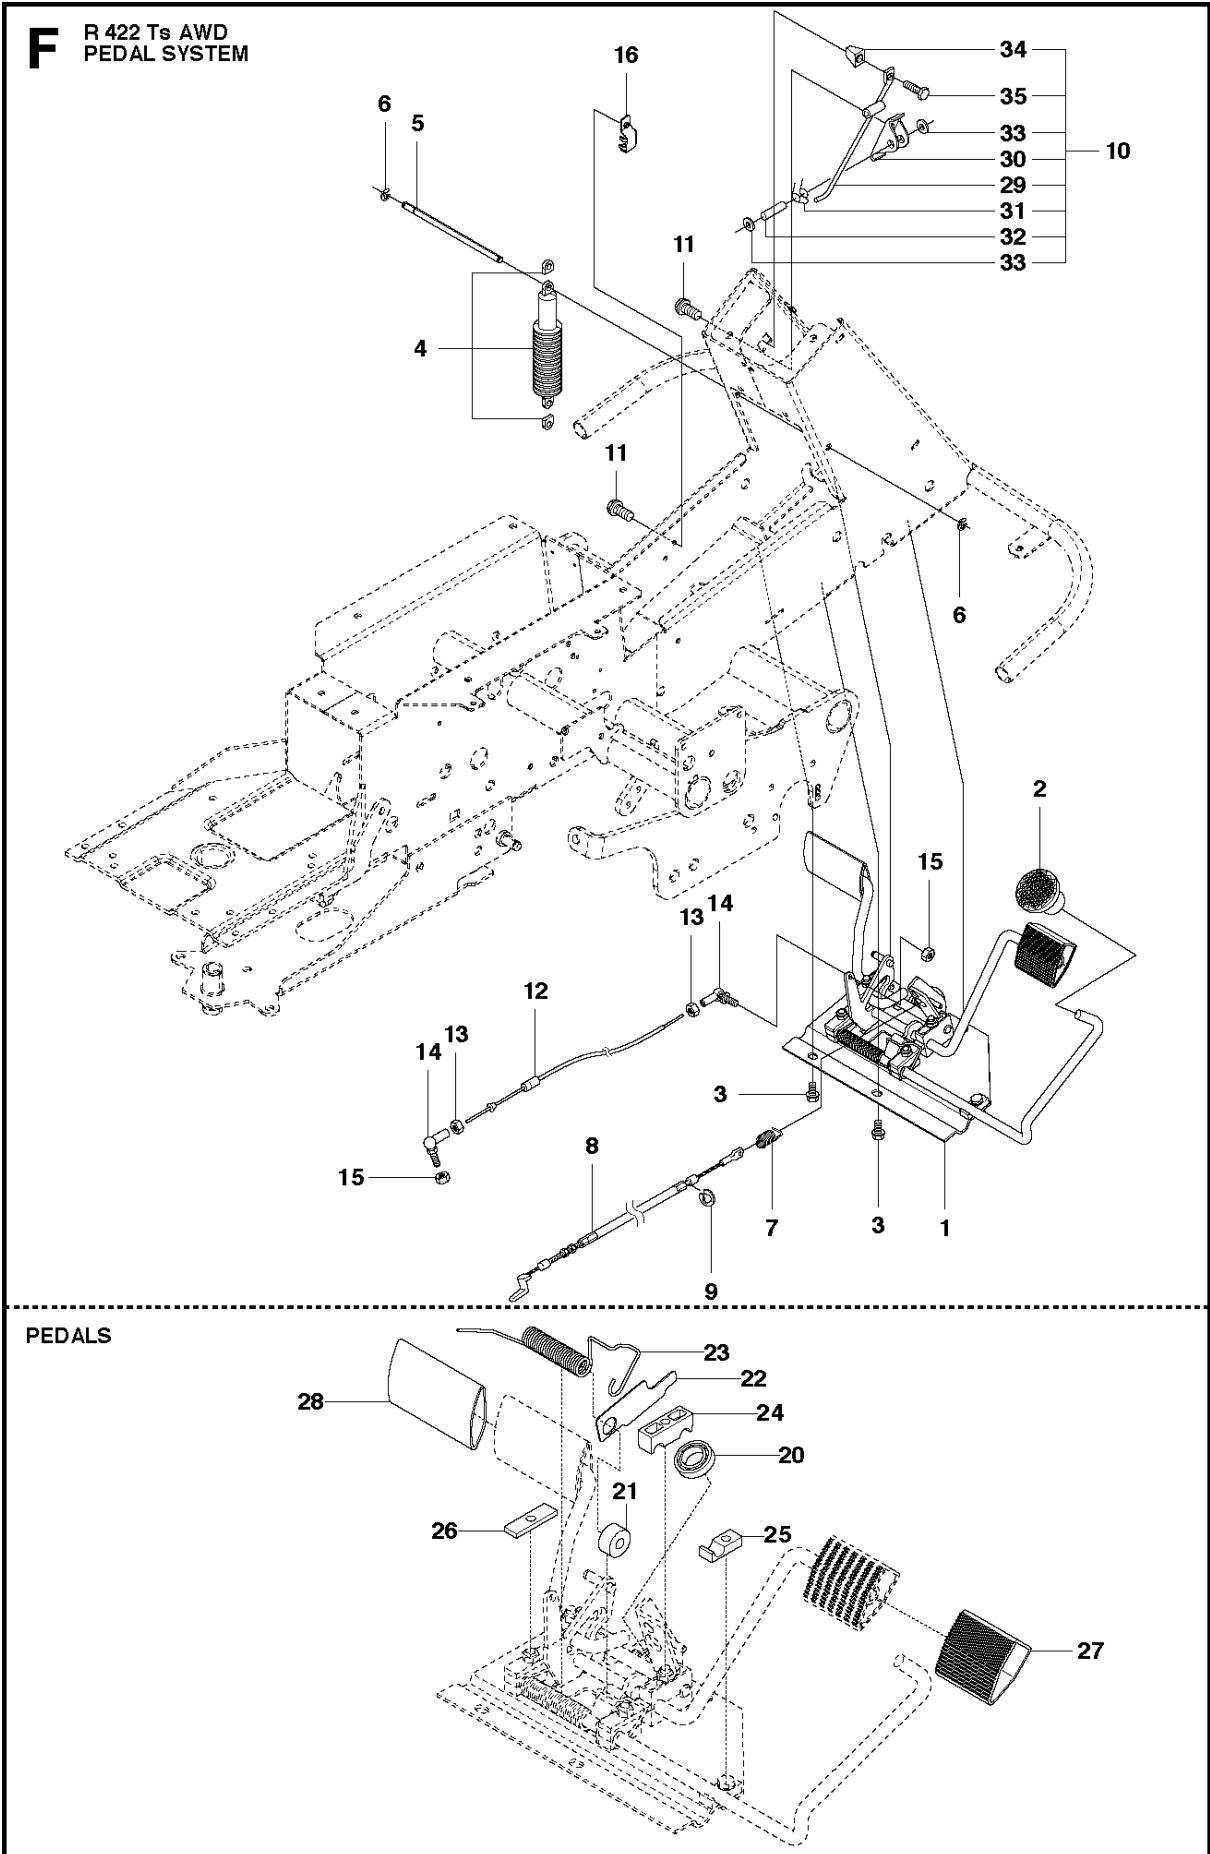

STEERING

R422 Ts AWD, 967292101, 2015

Ref	Part No	Description	Remark	QTY	KIT
30	502 63 60-01	COMFORT STEERING		1	
31	728 84 43-05	SCREW IHSETM		2	30
32	506 86 34-01	DRIVER		2	30
33	735 31 26-00	CIRCLIP		2	30
34	535 42 37-01	BELLOWS		1	30
35	535 43 28-01	SCREW IHSCM		3	30
36	535 42 36-01	BEARING HOUSING		1	30
37	738 21 05-04	BALL BEARING		2	30
38	735 31 40-10	CIRCLIP		1	30
39	535 42 19-01	STEERING ROD		1	30
40	502 29 62-01	REINFORCING TUBE		1	30
41	725 53 70-01	SCREW IHSCM		3	30
42	535 42 35-01	BEARING HOUSING		1	30
43	721 43 35-01	SPRING PIN		1	30
44	535 45 71-02	COMFORT STEERING		1	30
45	535 42 78-01	BALL BEARING		1	30
46	735 31 33-00	CIRCLIP		1	30
47	504 53 82-01	BEARING CAGE		1	
48	506 57 01-04	SCREW EHHFM		4	
49	544 37 52-01	STEERING WHEEL		1	
50	728 74 55-05	SCREW IHSETM		1	
51	731 23 18-01	HEXAGON NUT		1	
52	544 43 32-01	PROTECTIVE COVER		1