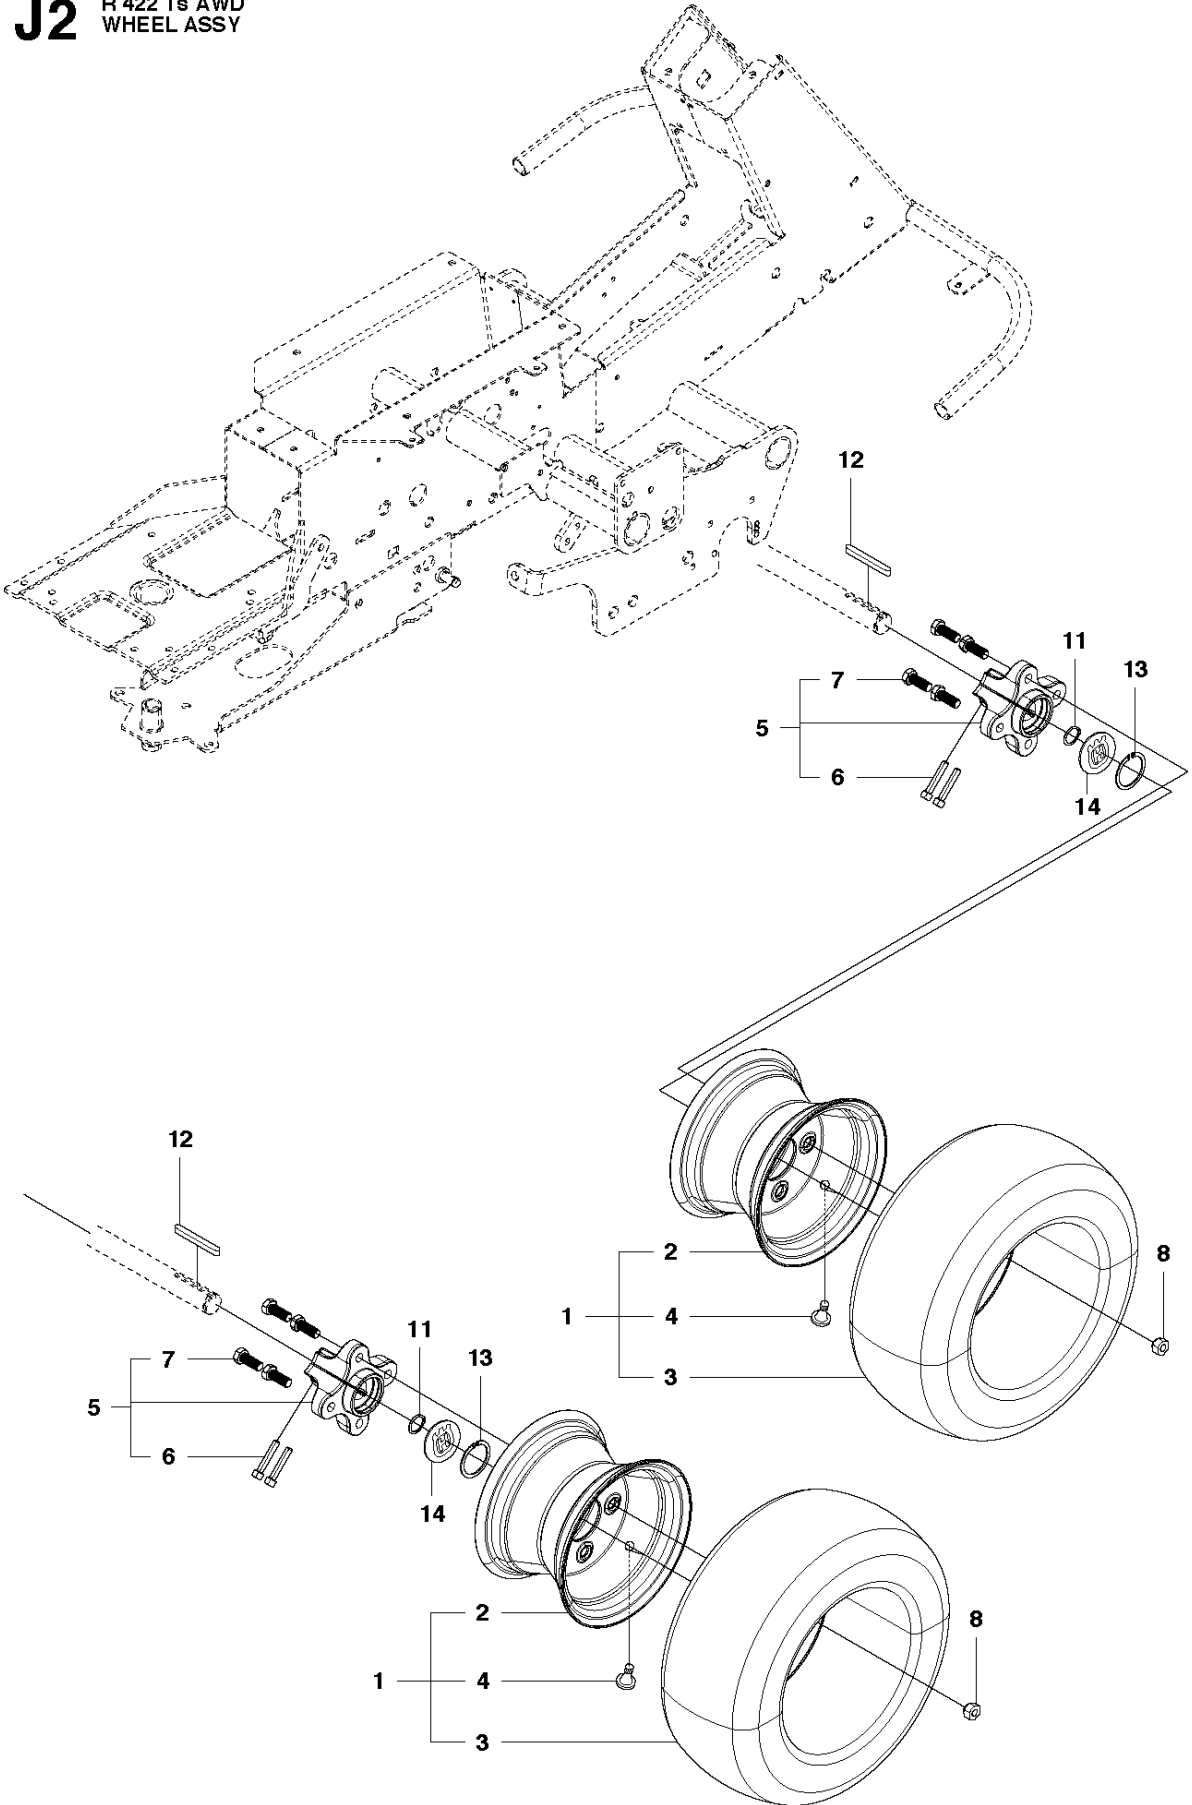

J2 R 422 Ts AWD
WHEEL ASSY

WHEELS & TIRES

R422 Ts AWD, 967292101, 2015

Ref	Part No	Description	Remark	QTY	KIT
1	504 63 00-02	WHEEL ASSY		4	
2	506 86 78-01	RIM		1	1
3	535 46 79-01	TIRE		1	1
4	506 57 43-01	VALVE ASSY		1	1
5	585 04 68-01	HUB ASSY		4	
6	725 54 60-01	SCREW IHSCM		1	5
7	586 93 74-01	SCREW EHHM		4	5
8	506 86 50-01	WHEEL NUT		16	
11	574 45 88-01	CIRCLIP		4	
12	506 55 59-01	WEDGE		4	
13	735 31 41-10	CIRCLIP		4	
14	577 59 15-01	COVER WASHER		4