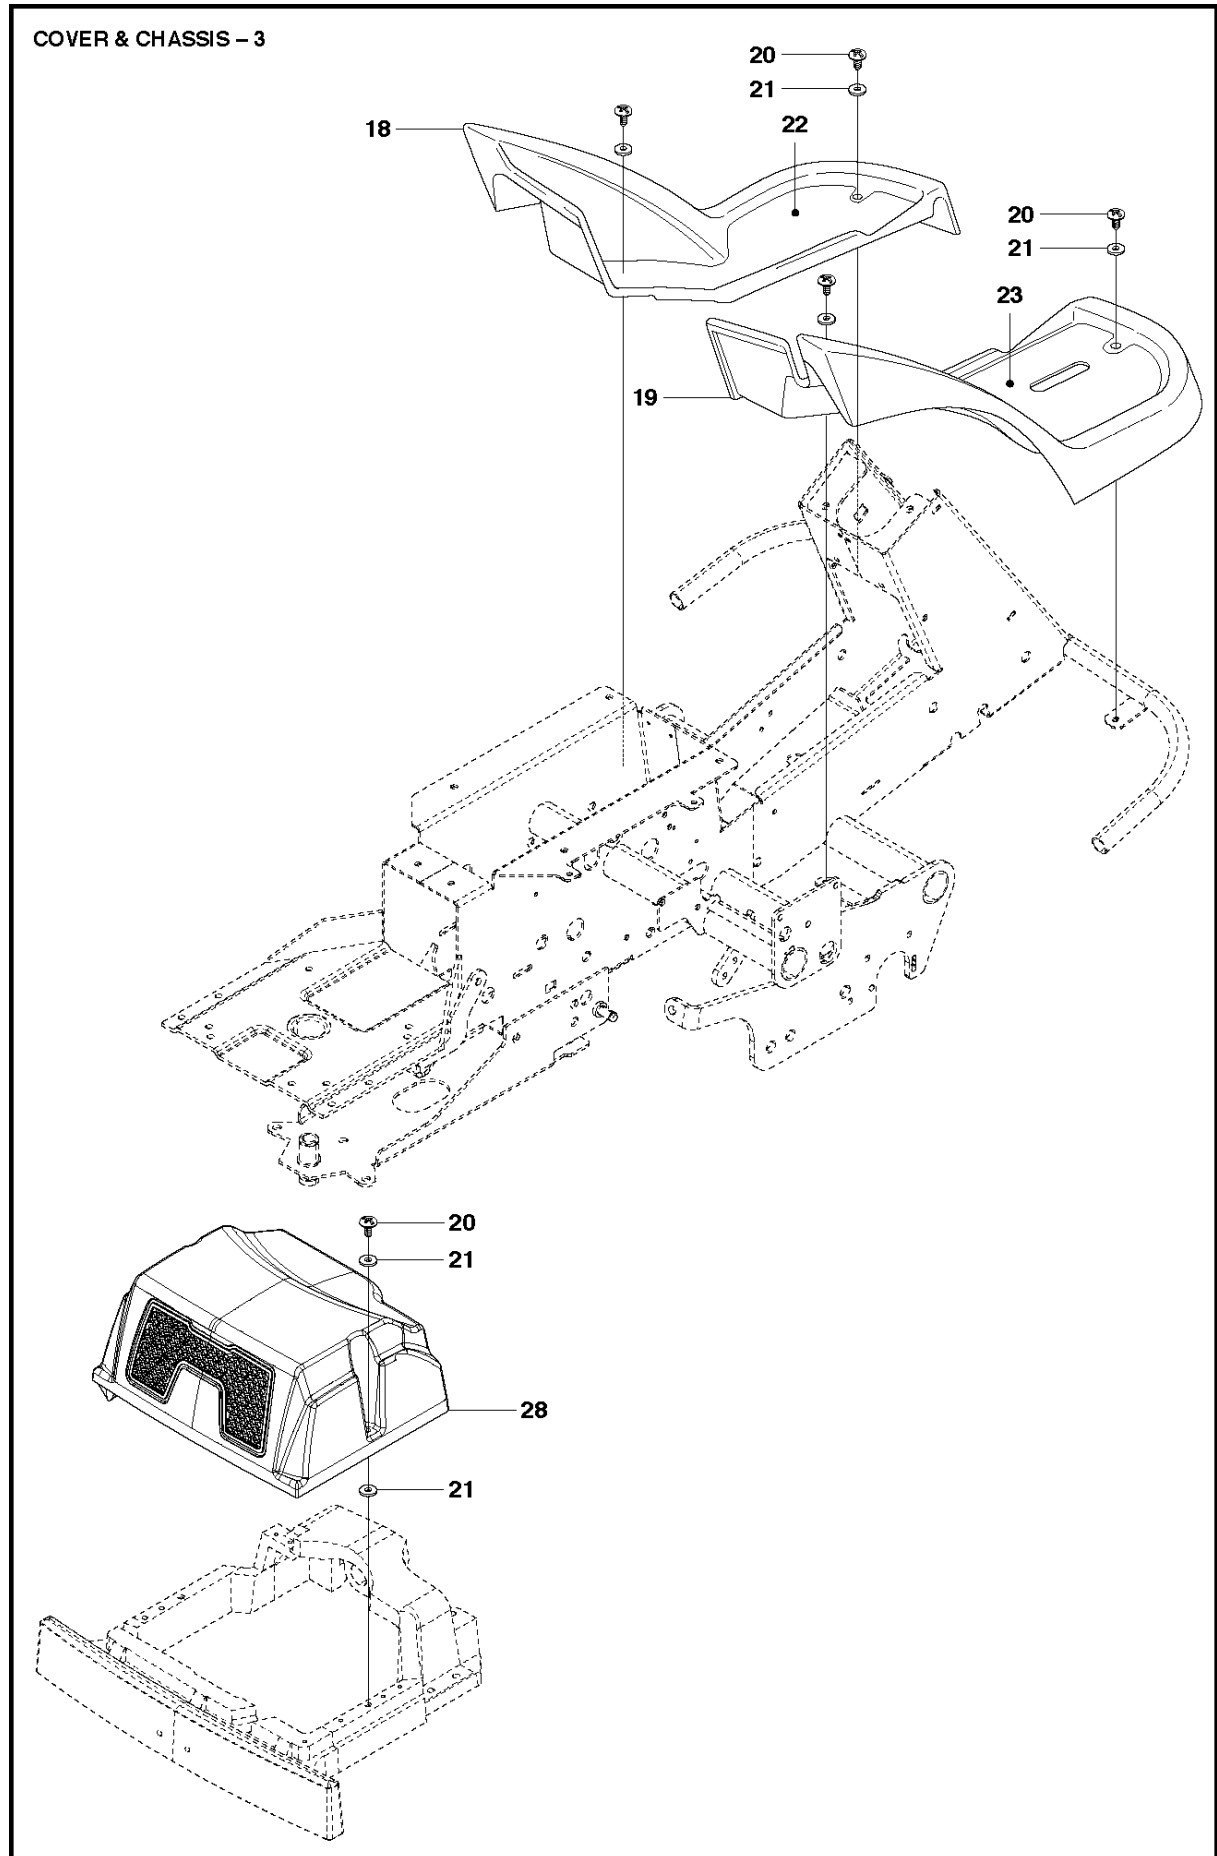

CHASSIS & ENCLOSURES

R422 Ts AWD, 967292101, 2015

Ref	Part No	Description	Remark	QTY KIT
20	506 98 26-01	SCREW		6
21	506 55 97-01	WASHER		8
22	535 47 47-01	PEDISTAL MAT		1
23	535 47 47-02	PEDISTAL MAT		1
28	574 88 61-01	COVER		1
18	535 43 21-03	FLYGEL VÄNSTER		1
19	535 47 46-02	FLYGEL HÖGER		1