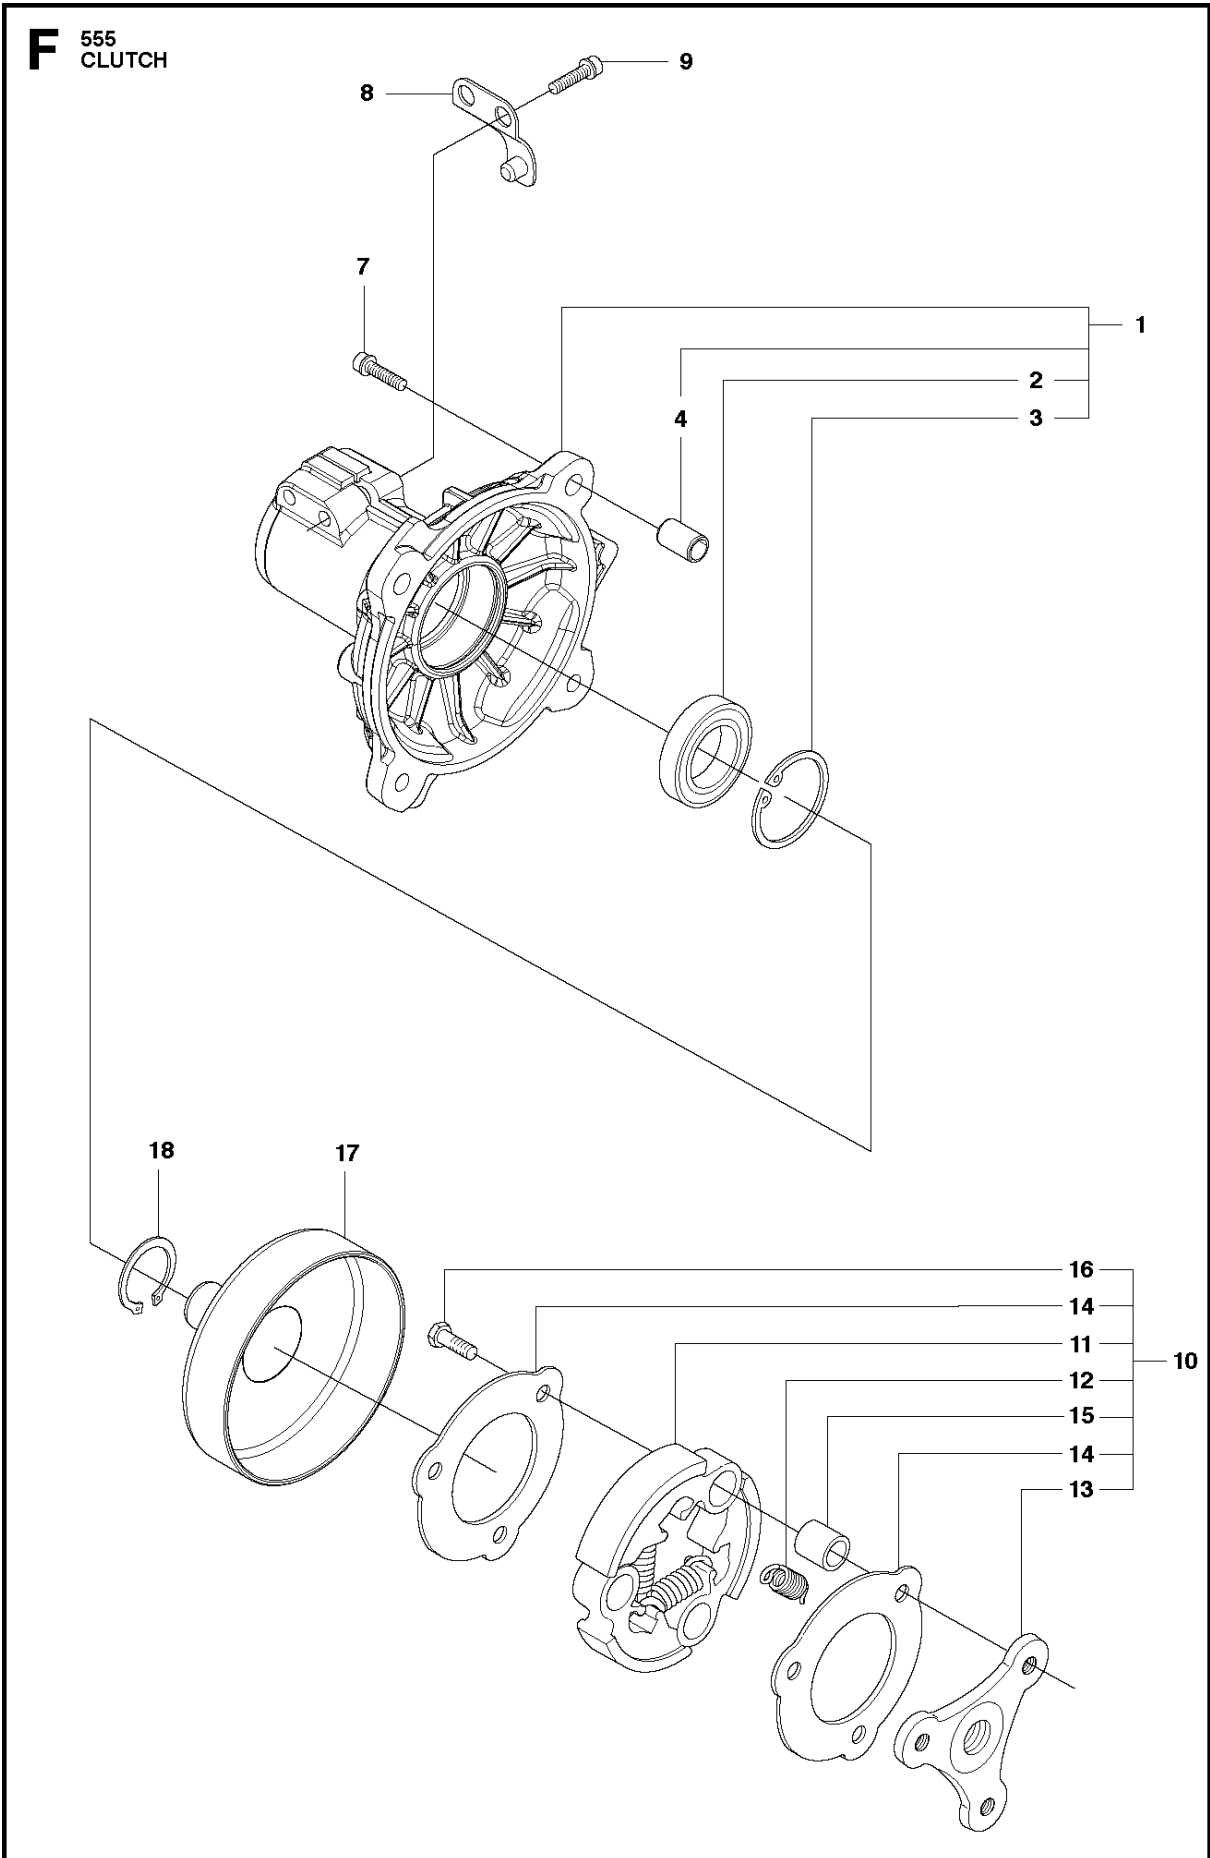

CLUTCH

555 RXT

Ref	Part No	Description	Remark	QTY KIT	
1	597 51 92-01	CLUTCH COVER ASSY	from s/n 20191600181- Incl. pos. 2-4	1	
1	597 51 92-02	CLUTCH COVER ASSY	up to s/n - 20191600180. Incl. pos. 2-4	1	
2	738 22 02-19	BALL BEARING		1	1
3	735 31 33-10	CIRCLIP		1	1
4	597 37 11-01	SLEEVE	up to s/n - 20191600180.	2	1
4	593 80 60-01	GUIDE BUSHING	from s/n 20191600181-	2	1
7	503 20 07-78	SCREW IHSCFM		4	
8	544 29 48-01	LOCKING PLATE		1	
9	725 53 72-65	SCREW IHSCM		2	
10	579 16 40-02	CLUTCH ASSY	Incl. Pos. 11-16	1	
11	537 40 37-01	CLUTCH SHOE	1 clutch shoe only	1	10
12	578 76 94-01	CLUTCH SPRING	Ø 1.8 mm	1	10
13	537 40 36-01	CLUTCH HUB		1	10
14	544 89 28-01	WASHER		2	10
15	537 13 54-01	BEARING BUSH		3	10
16	503 20 18-02	SCREW EHHM		3	10
17	586 55 33-03	CLUTCH DRUM ASSY		1	
18	735 31 17-00	CIRCLIP		1