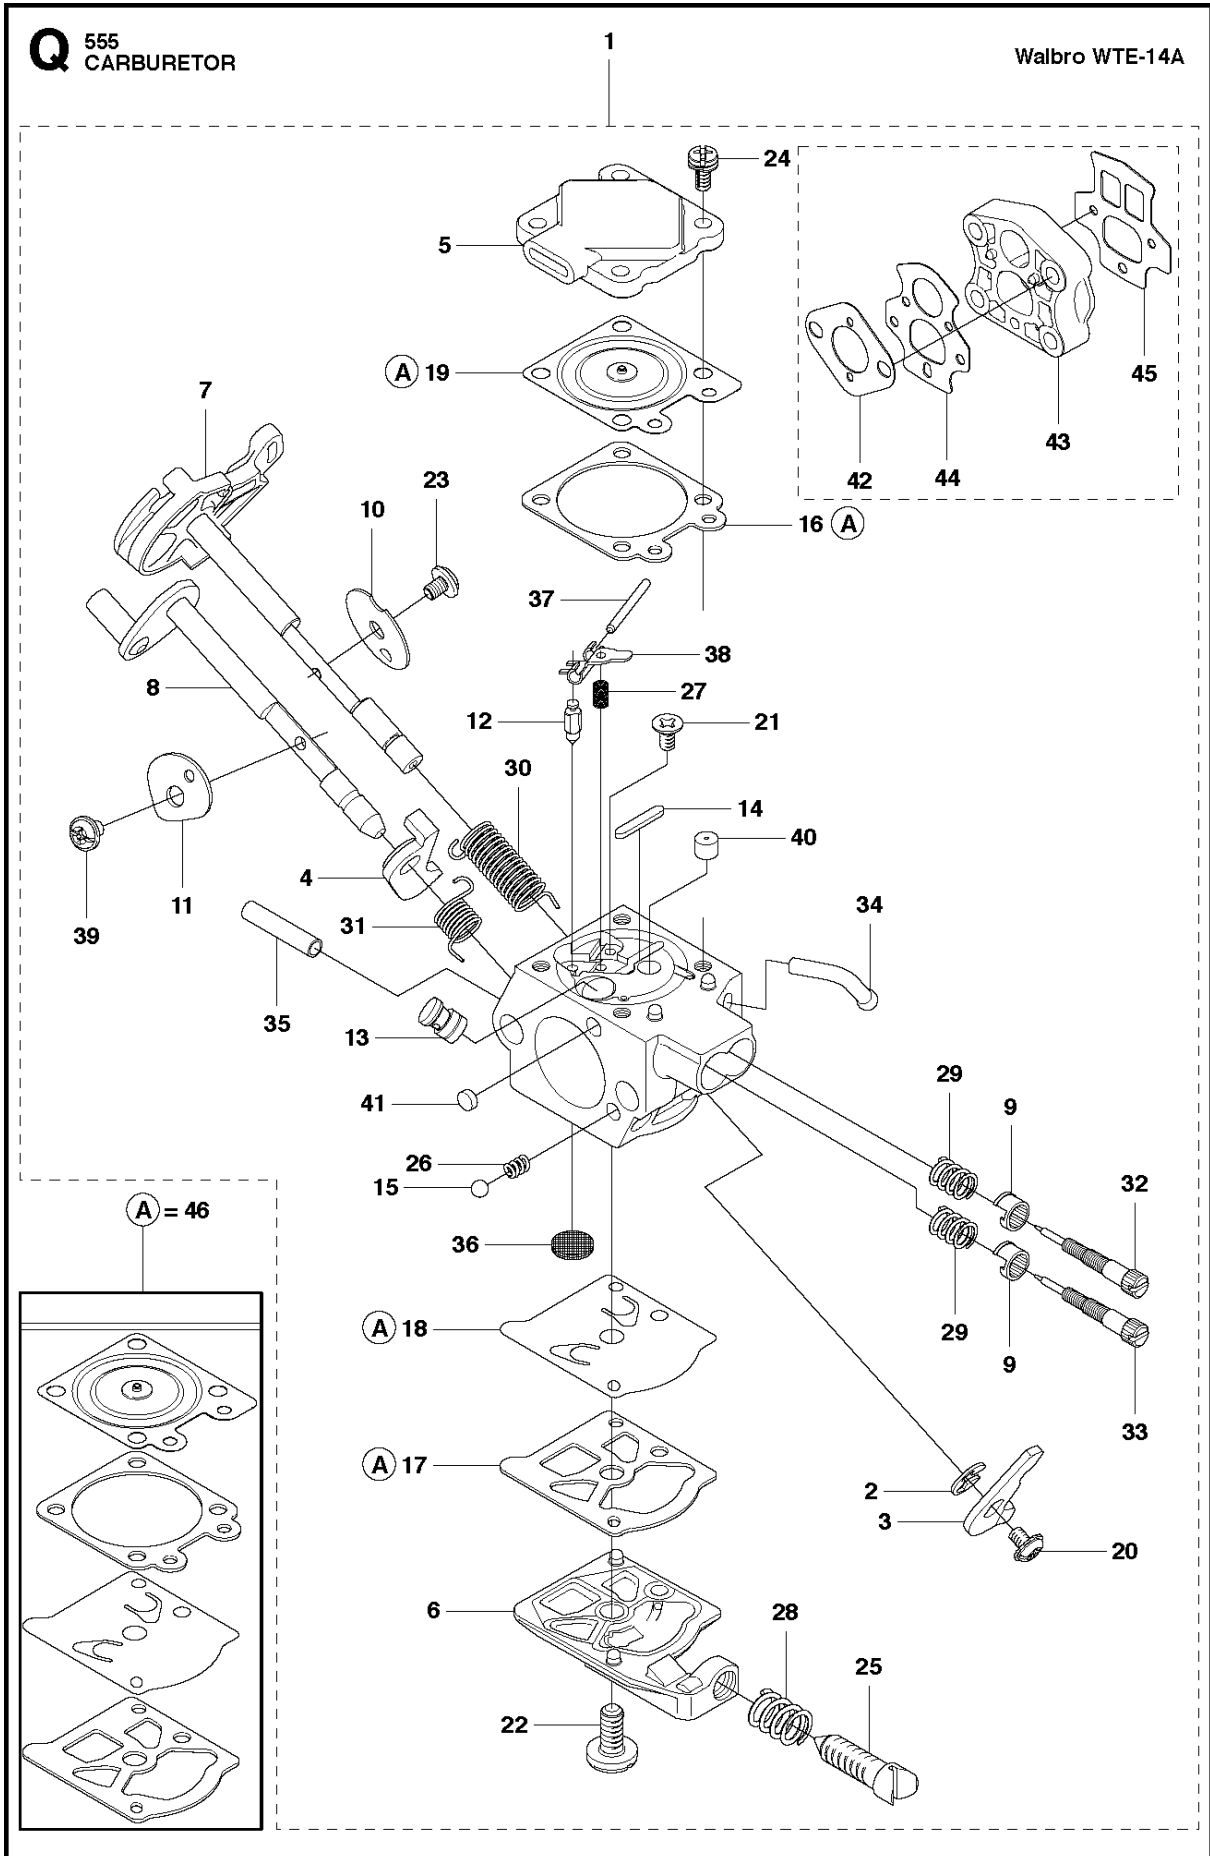

Q 555
CARBURETOR

Walbro WTE-14A

CARBURETOR

555 RXT

Ref	Part No	Description	Remark	QTY	KIT
1	586 10 88-01	CARBURETTOR	s/n from 20130600067 -	1	
1	586 15 40-01	CARBURETTOR KIT	s/n up to - 20130600067	1	
2	505 31 67-36	RING		1	1
3	544 97 07-01	LEVER		1	1
4	544 17 77-01	LEVER		1	1
5	505 31 67-54	LOCK STYRMEMBRAN		1	1
6	503 58 43-01	COVER		1	1
7	544 04 36-01	SHAFT		1	1
8	544 04 40-01	SHAFT		1	1
9	544 97 08-01	LIMITER CAP		2	1
10	505 42 71-01	VALVE		1	1
11	537 10 96-01	VALVE		1	1
12	503 56 34-01	NEEDLE VALVE		1	1
13	502 84 68-01	NOZZLE ASSY		1	1
14	502 84 69-01	PLUG		1	1
15	501 46 85-01	BALL		1	1
16	504 35 09-06	GASKET		1	1, 42
17	504 13 09-06	GASKET		1	1, 42
18	577 01 66-01	DIAPHRAGM		1	1, 42
19	580 80 42-01	DIAPHRAGM		1	1, 42
20	501 46 87-01	SCREW		1	1
21	502 84 71-01	SCREW		1	1
22	501 46 69-01	SCREW		1	1
23	537 00 34-01	SCREW		1	1
24	537 00 31-01	SCREW		4	1
25	537 40 82-01	SCREW		1	1
26	501 46 84-01	SPRING		1	1
27	501 79 59-01	SPRING		1	1
28	501 66 78-01	SPRING		1	1
29	544 97 10-01	SPRING		2	1
30	544 17 76-01	SPRING		1	1
31	544 97 11-01	SPRING		1	1
32	502 84 72-01	NEEDLE		1	1
33	502 84 73-01	NEEDLE		1	1
34	544 97 15-01	FITTING		1	1
35	544 97 16-01	FITTING		1	1
36	501 66 61-01	SCREEN		1	1
37	505 52 01-25	PIN		1	1
38	502 84 74-01	LEVER		1	1
39	544 11 15-01	SCREW		1	1
40	505 42 69-01	JET		1	1
41	503 57 43-01	PLUG		1	1
42	TBD	TBD	Delivered with 510 24 20-01. Separate spare part, see page J.	1	1
43	TBD	TBD	Delivered with 510 24 20-01. Separate spare part, see page J.	1	1
44	TBD	TBD	Delivered with 510 24 20-01. Separate spare part, see page J.	1	1
45	TBD	TBD	Delivered with 510 24 20-01. Separate spare part, see page J.	1	1
46	515 99 96-01	GASKET KIT		1