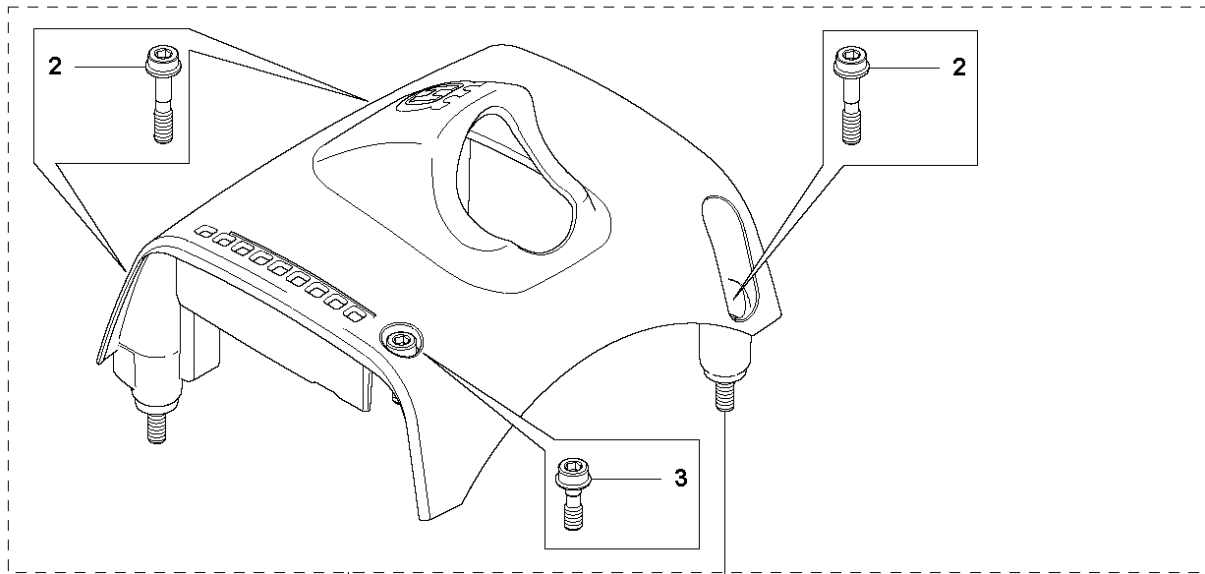

G 555
CYLINDER COVER

- 8 — **EEET**
- 8 — **EEF**
- 8 — **EEET**
- 8 — **EEF**

CYLINDER COVER

555 RXT

Ref	Part No	Description	Remark	QTY KIT	
1	575 51 14-01	CYLINDER COVER ASSY	Spare part incl. Screws Pos. 2-3	1	
2	573 99 43-04	SCREW IHSCFMO	Captive Screw M5	3	1
3	573 99 43-01	SCREW IHSCFMO	Captive Screw M5	1	1
4	544 08 43-01	HEAT PROTECTOR		1	
5	503 20 07-76	SCREW IHSCFM		2	
6	505 49 26-01	PROTECTIVE COVER		1	
7	503 20 07-76	SCREW IHSCFM		2	
8	576 99 86-06	LABEL	FXT	1	
8	576 99 86-07	LABEL	FX	1	
8	576 99 86-08	LABEL	RXT	1	
8	576 99 86-09	LABEL	FRM	1