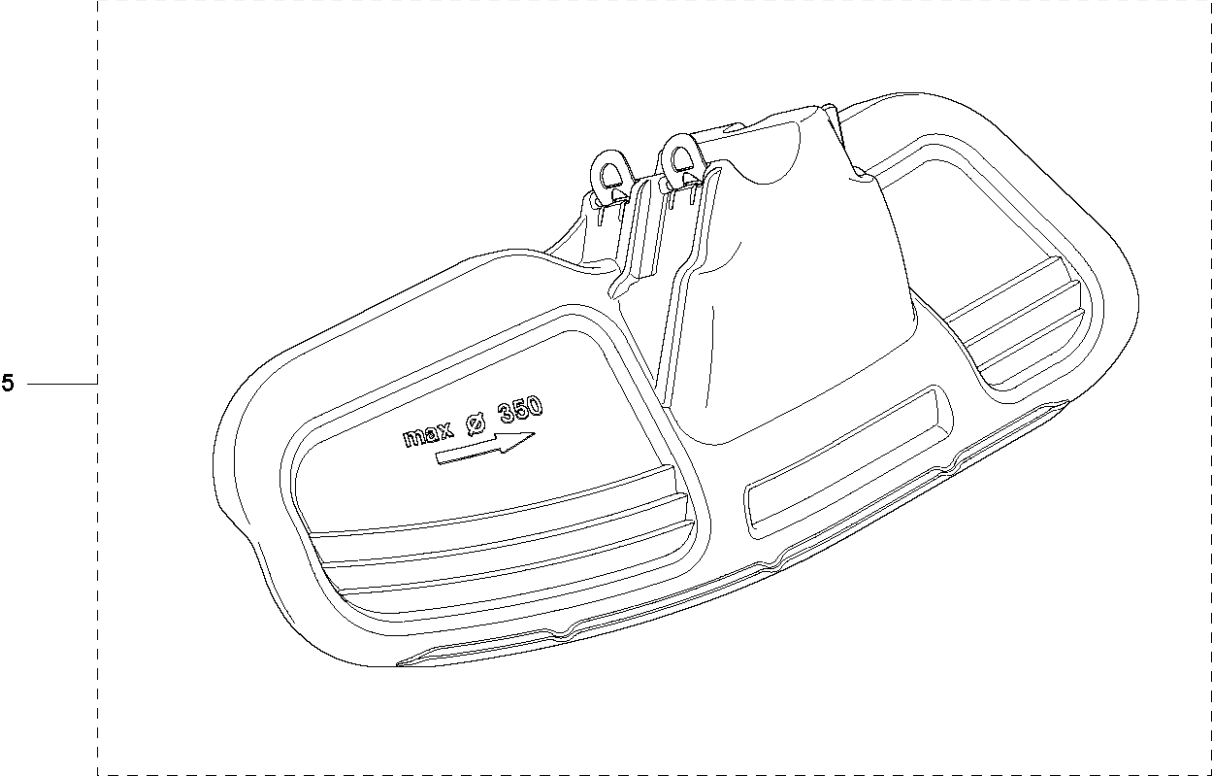

R2 555 RXT
ACCESSORIES

ACCESSORIES

555 RXT

Ref	Part No	Description	Remark	QTY	KIT
1	544 10 74-01	PROTECTION	RXT Incl. Pos. 2-4	1	
2	503 79 88-02	BLADE		1	1
3	503 21 75-72	SCREW IHSCFT		1	1
4	503 74 29-01	DECAL		1	1
5	544 16 03-01	TRIMMER GUARD ASSY	RXT	1