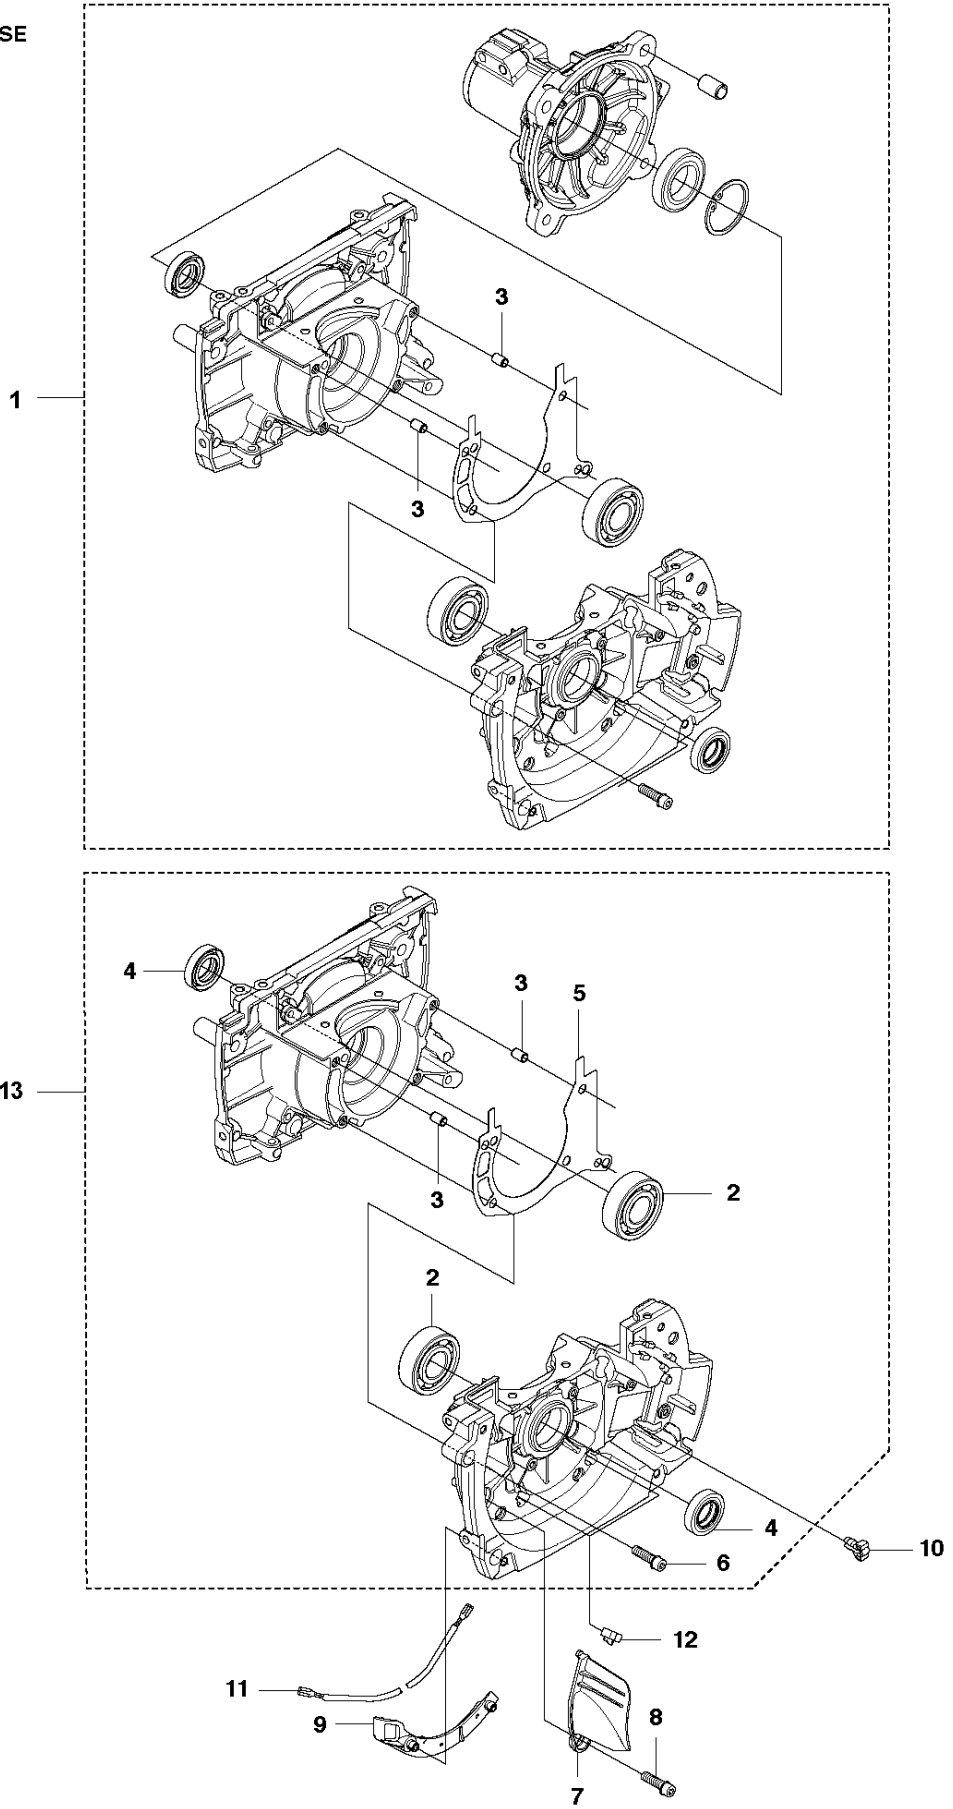

P 555
CRANKCASE

CRANKCASE

555 RXT

Ref	Part No	Description	Remark	QTY	KIT
1	503 91 15-01	CRANKCASE ASSY	up to s/n - 20191600180.	1	
2	503 25 08-01	BEARING		2	1
3	593 80 60-01	GUIDE BUSHING	from s/n 20175100007 -	2	1
3	720 13 07-10	PARALLEL PIN	up to s/n - 20175100006	2	1
4	503 26 02-04	SEALING RING		2	1
5	537 34 67-01	GASKET	up to s/n - 20175100006	1	1
5	590 18 23-01	GASKET	from s/n 20175100007 -	1	1
6	503 20 02-30	SCREW IHSCFM		5	1
7	544 09 45-01	NOZZLE		1	
8	503 20 25-16	SCREW IHSCM		1	
9	544 09 44-01	CABLE HOLDER		1	
10	540 07 01-01	RETAINER		1	
11	544 33 18-01	SHORT CIRCUIT CABLE		1	
12	501 04 44-01	RETAINER		2	
13	544 95 25-03	CRANKCASE	from s/n 20191600181-	1