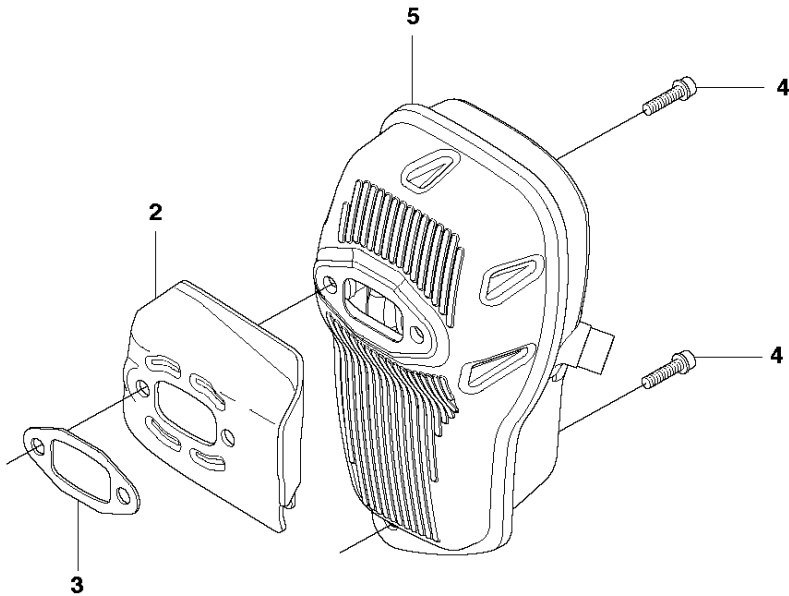

H 555
MUFFLER

MUFFLER

555 RXT

Ref	Part No	Description	Remark	QTY	KIT
1	537 36 03-01	MUFFLER ASSY	Mesh	1	
2	537 34 57-01	PLATE		1	
3	503 82 11-01	GASKET		1	
4	503 20 02-20	SCREW IHSCFM		3	
5	504 03 79-01	MUFFLER	Pipe	1	
6	724 12 87-59	SCREW CRPANM		1	1
7	537 35 46-01	SPARK ARRESTOR SCREE		1	1