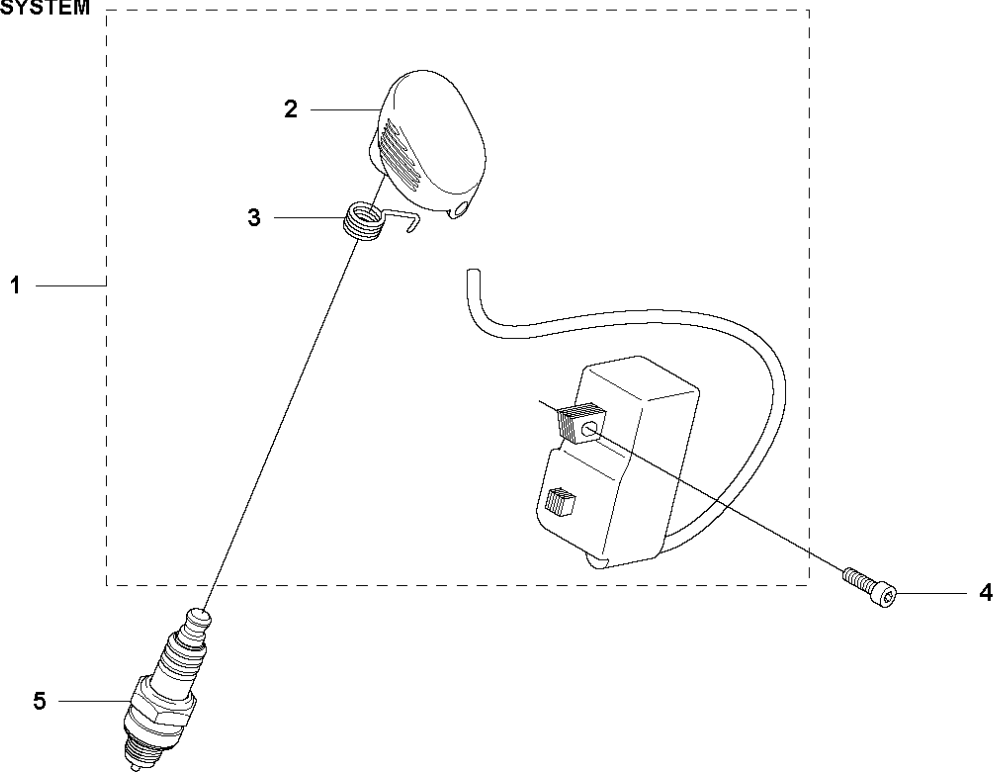

L 555
IGNITION SYSTEM

IGNITION SYSTEM

555 RXT

Ref	Part No	Description	Remark	QTY	KIT
1	504 70 87-01	IGNITION MODULE	Pos. 2-3	1	
2	537 41 22-01	SPARK PLUG CAP		1	1
3	501 48 56-01	CONTACT SPRING		1	1
4	503 20 25-16	SCREW IHSCM		2	
5	503 23 51-11	SPARK PLUG	NGK BPMR7A	1	
6	537 24 05-01	FLYWHEEL ASSY	RXT, FX, FRM Incl. Pos. 7-10	1	
6	537 24 05-02	FLYWHEEL ASSY	FXT Incl. Pos. 7-10	1	
7	503 81 24-01	STARTER PAWL		2	6
8	503 81 29-01	SPRING		2	6
9	501 81 99-03	SCREW		2	6
10	503 23 00-42	WASHER		2	6
11	503 22 04-01	NUT		1	
12	587 05 98-01	STATOR ASSY	FXT	1	
13	544 44 43-01	SCREW IH SCT	FXT	2