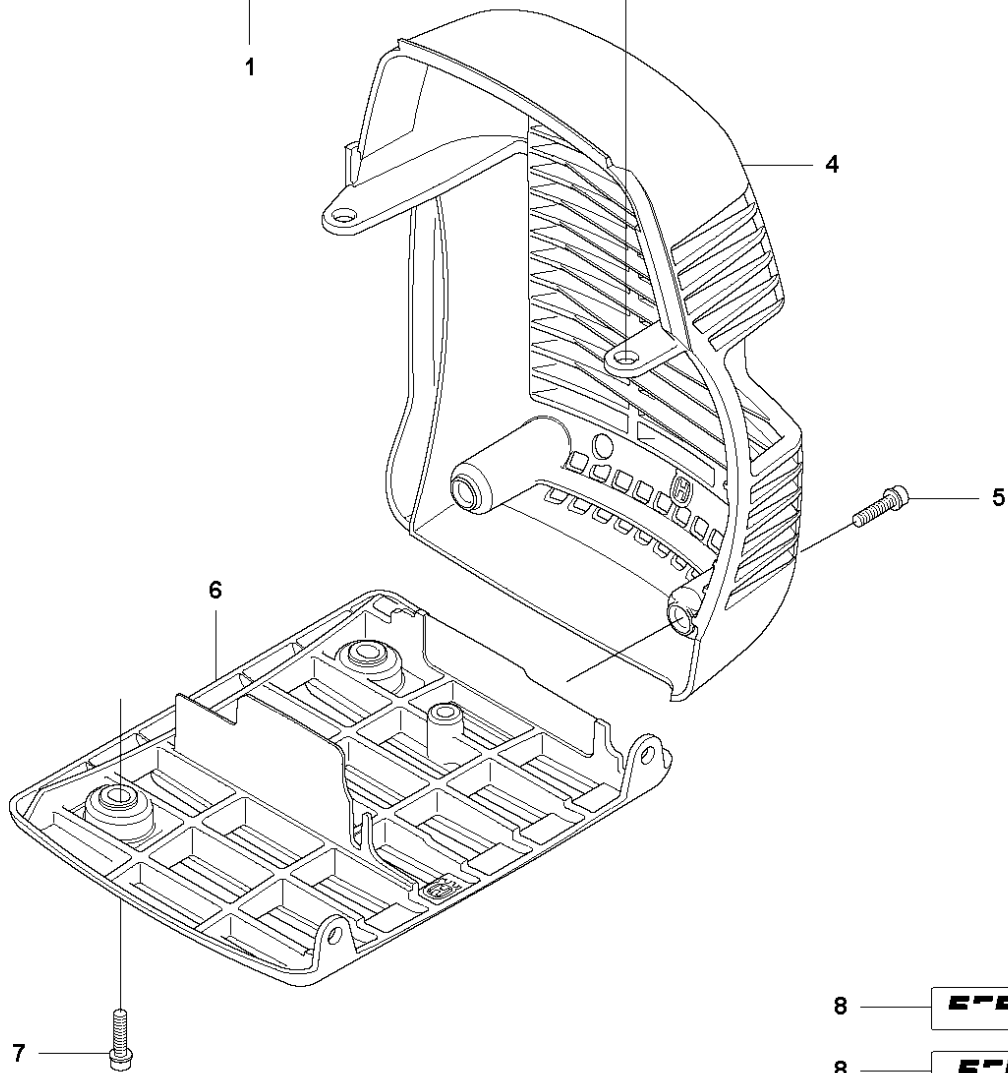

G 555
CYLINDER COVER

- 8 — **EEET**
- 8 — **EEF**
- 8 — **EEET**
- 8 — **EEF**

CYLINDER COVER

555 RXT

Ref	Part No	Description	Remark	QTY KIT	
1	575 51 14-01	CYLINDER COVER ASSY	Spare part incl. Screws Pos. 2-3	1	
2	573 99 43-04	SCREW IHSCFMO	Captive Screw M5	3	1
3	573 99 43-01	SCREW IHSCFMO	Captive Screw M5	1	1
4	544 08 43-01	HEAT PROTECTOR		1	
5	503 20 07-76	SCREW IHSCFM		2	
6	505 49 26-01	PROTECTIVE COVER		1	
7	503 20 07-76	SCREW IHSCFM		2	
8	576 99 86-06	LABEL	FXT	1	
8	576 99 86-07	LABEL	FX	1	
8	576 99 86-08	LABEL	RXT	1	
8	576 99 86-09	LABEL	FRM	1