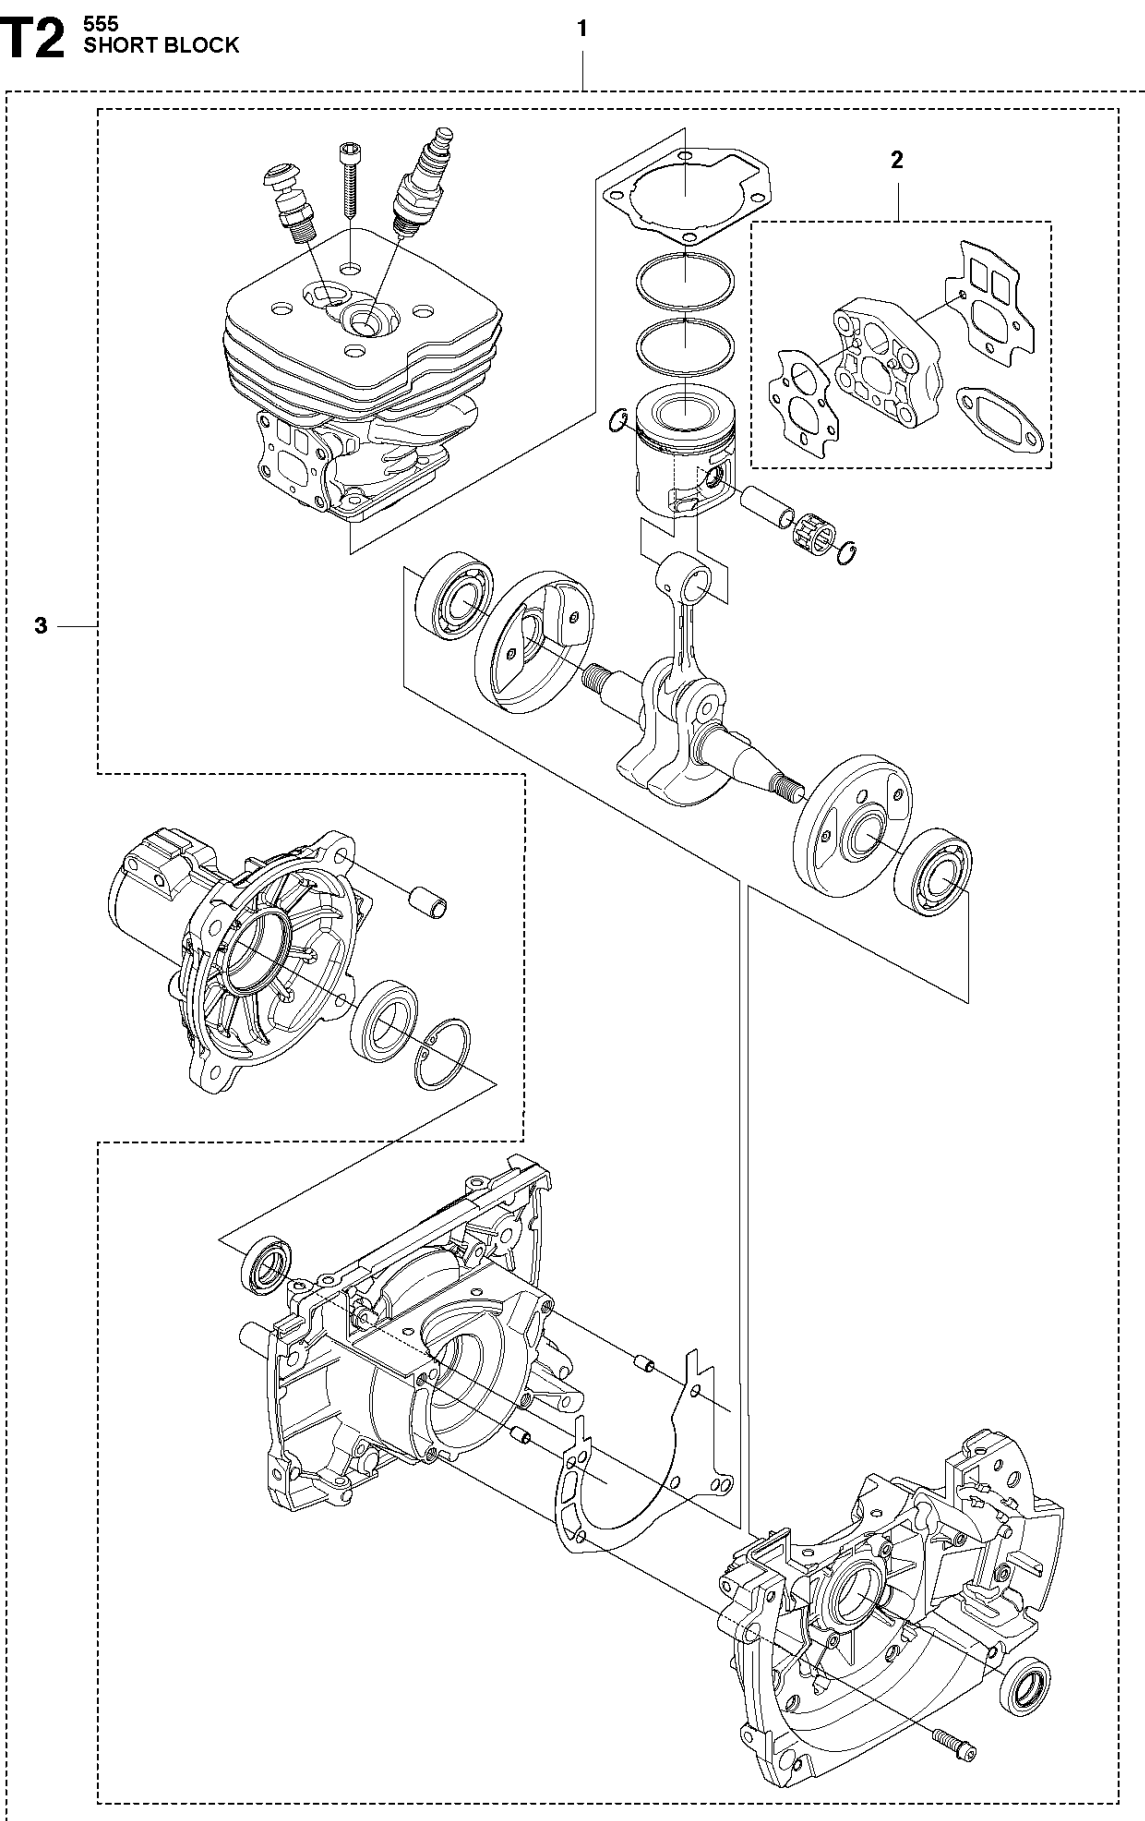

T2 555
SHORT BLOCK

SHORT BLOCK

555 RXT

Ref	Part No	Description	Remark	QTY	KIT
1	576 79 88-03	SHORT BLOCK	up to s/n - 20191600180.	1	
2	576 79 87-01	GASKET KIT		1	1, 3
3	576 79 88-02	SHORT BLOCK	from s/n 20191600181 -	1