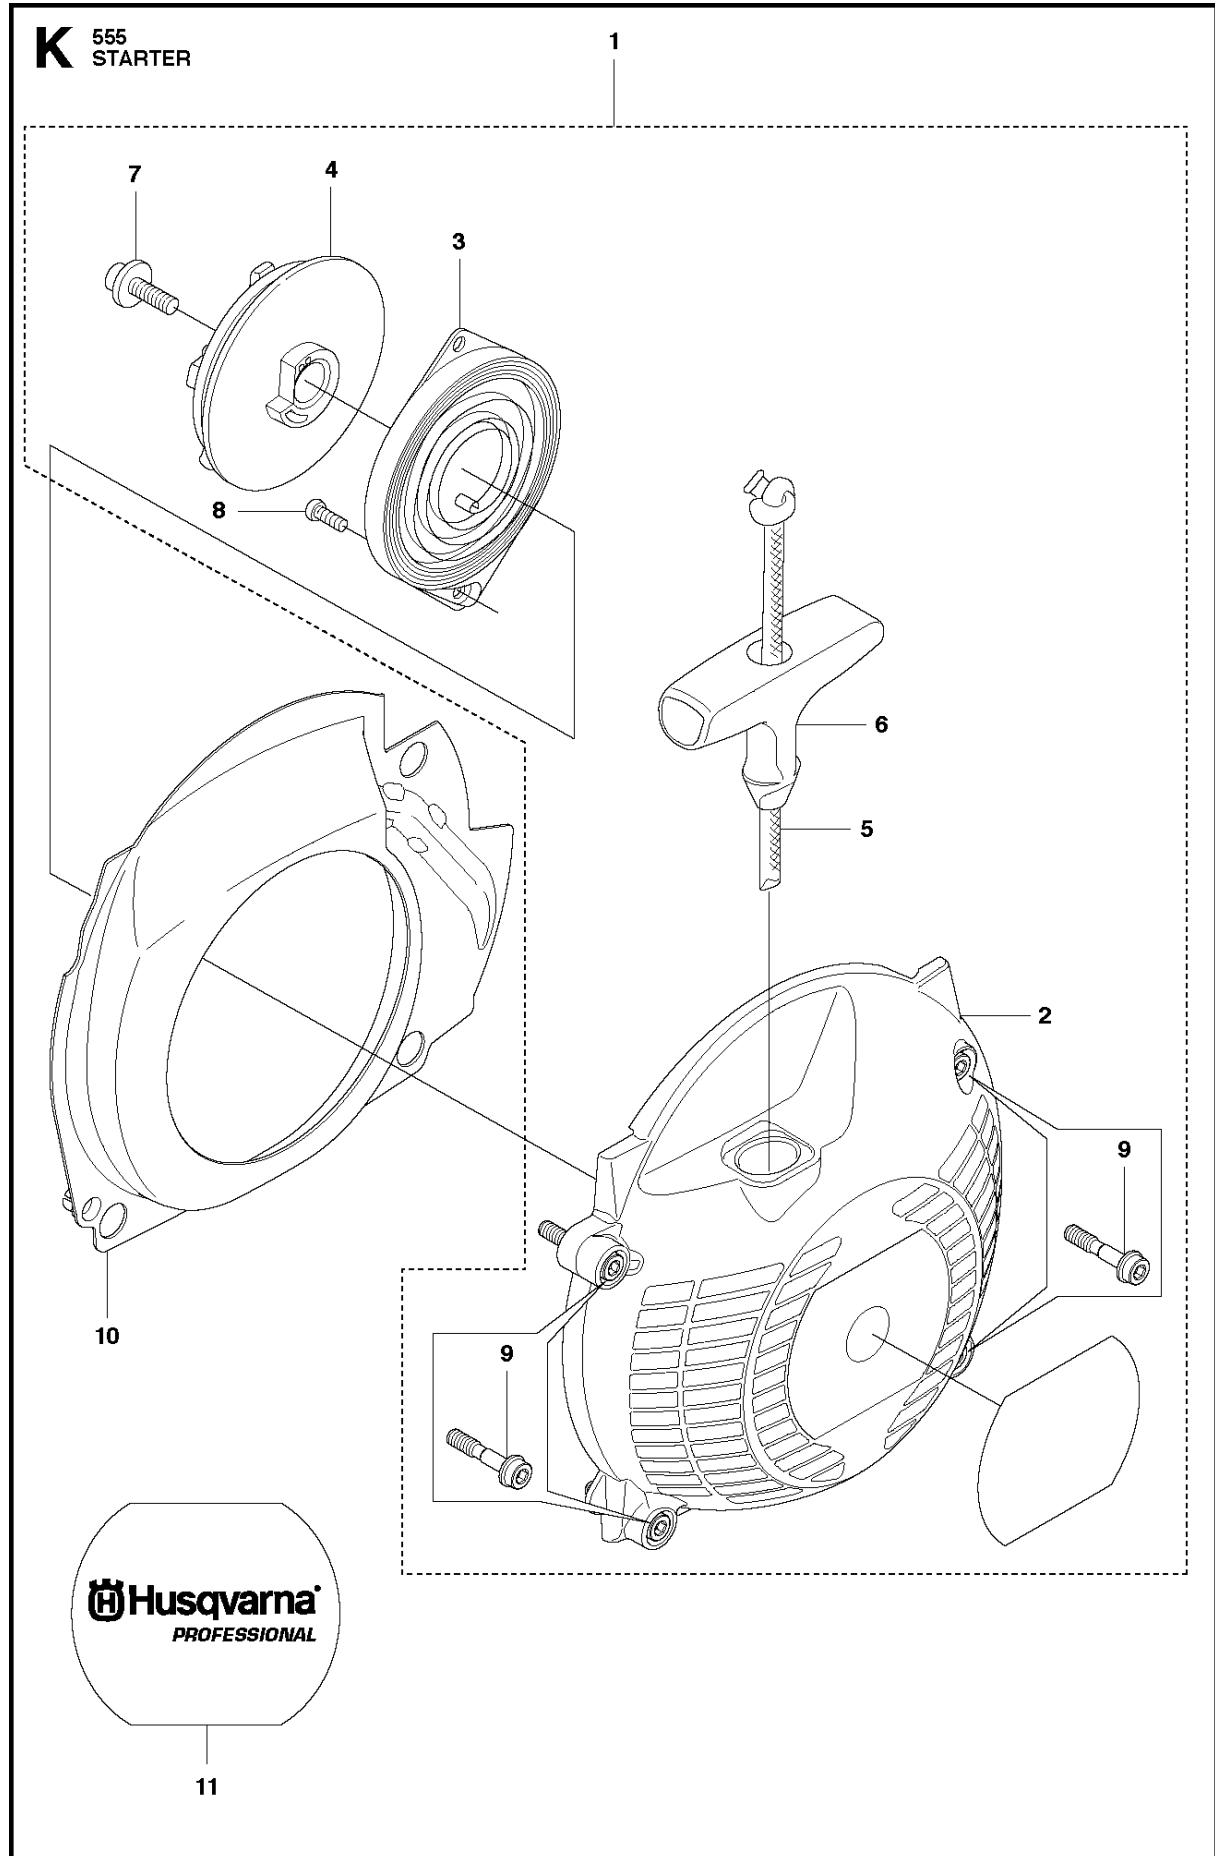

STARTER

555 RXT

Ref	Part No	Description	Remark	QTY KIT	
1	575 51 17-01	STARTER ASSY	Incl. Pos. 2-9	1	
2	575 51 26-01	STARTER HOUSING	Spare part incl. Screws Pos. 9	1	1
3	502 20 06-01	SPRING CASSETTE ASSY		1	1
4	503 95 73-01	STARTER PULLEY		1	1
5	505 30 51-25	STARTER CORD		1	1
6	537 23 25-01	STARTER HANDLE		1	1
7	503 21 69-16	SCREW IH SCT		1	1
8	503 21 29-06	SCREW CCRPANT		2	1
9	573 99 43-04	SCREW IHSCFMO	Captive Screw M5	4	1, 2
10	537 34 56-01	AIR CONDUCTOR		1	
11	576 46 81-02	LABEL		1