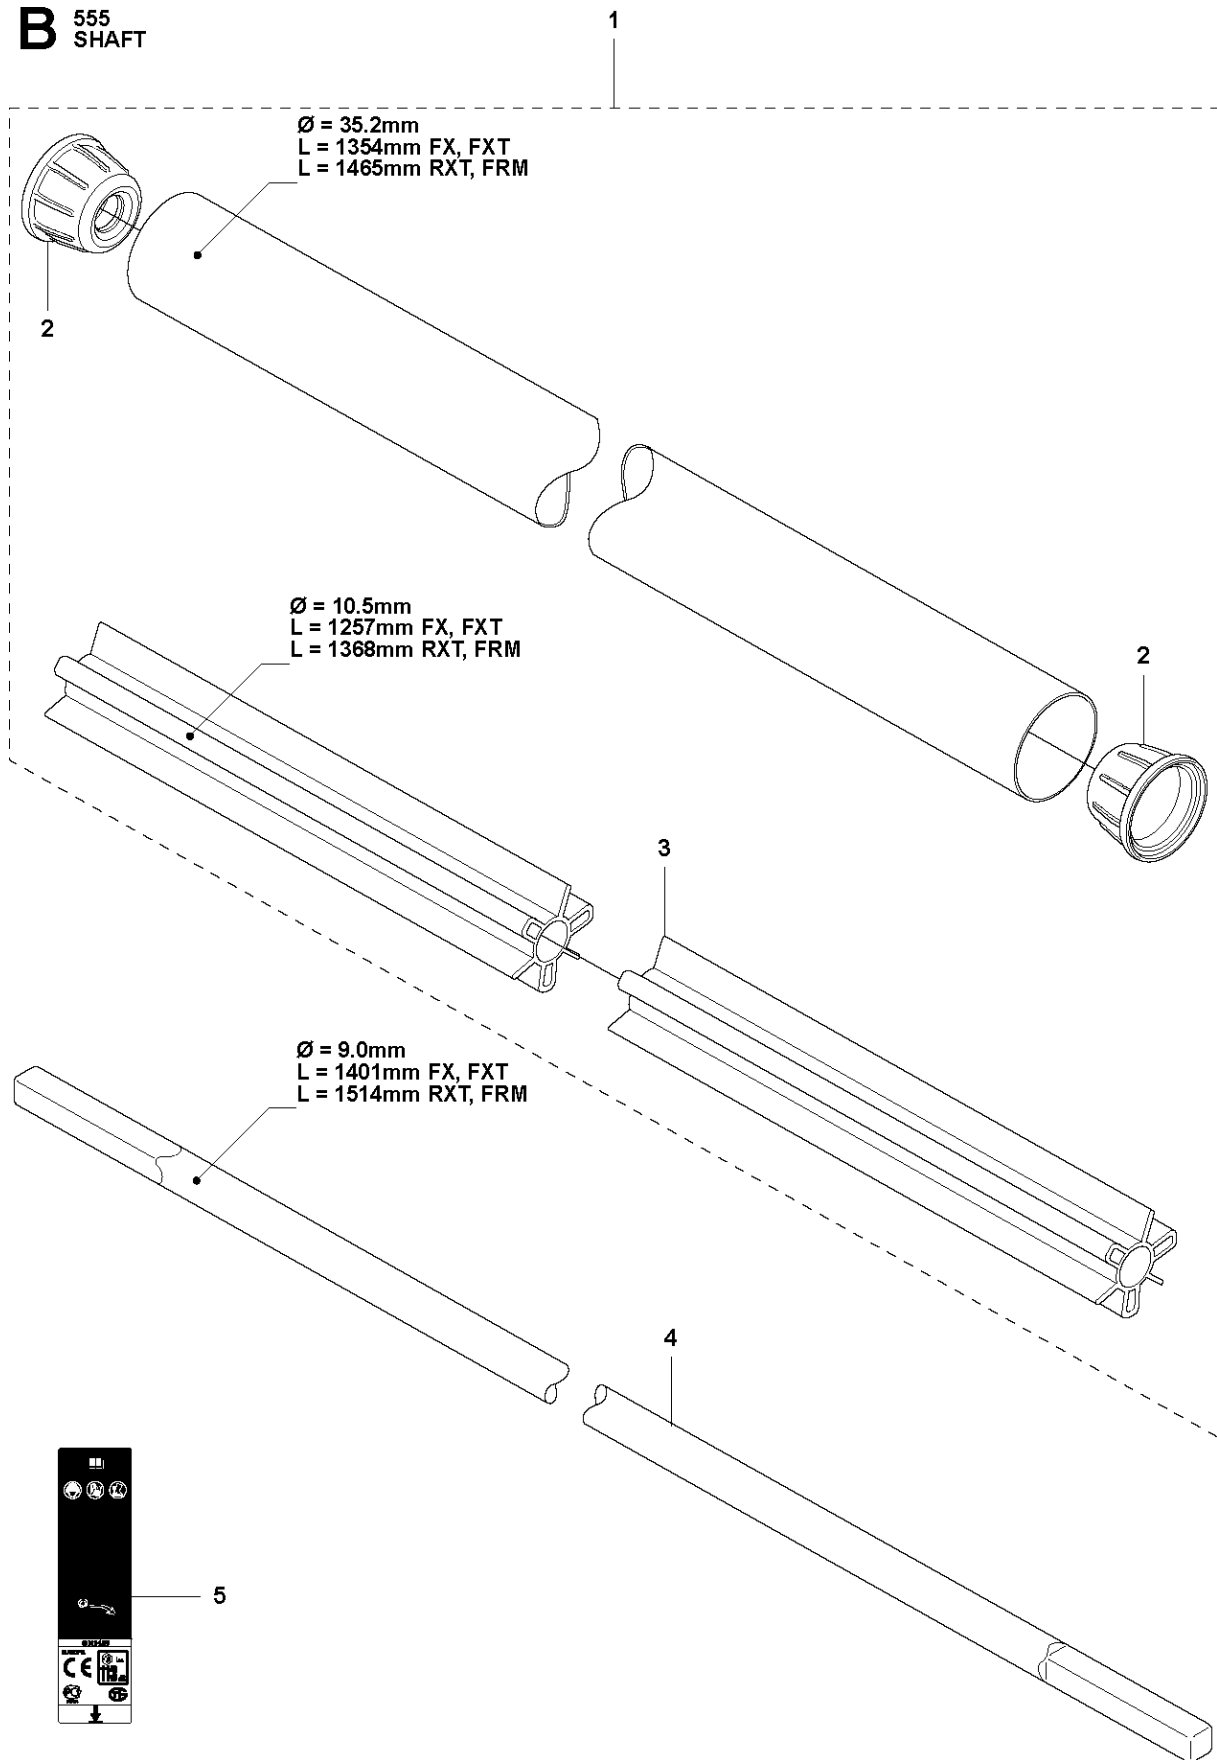

SPARE PARTS LIST

BRUSHCUTTERS/CLEARING SAWS

555 RXT

BEVEL GEAR

555 RXT

Ref	Part No	Description	Remark	QTY KIT	
1	537 42 84-07	BEVEL GEAR	Incl. pos 2-11	1	
2	537 42 85-01	GEAR HOUSING		1	1
3	738 21 01-10	BALL BEARING		1	1
4	503 25 25-01	BALL BEARING		1	1
5	735 31 33-10	CIRCLIP		1	1
6	503 25 18-01	BEARING		1	1
7	735 31 17-00	CIRCLIP		1	1
8	735 31 31-10	CIRCLIP		1	1
9	502 43 46-01	GEAR WHEEL KIT		1	1
10	503 20 15-01	SCREW		1	1
11	725 53 72-65	SCREW IHSCM		2	1
12	590 94 04-01	ATTACHMENT PLATE	Incl. pos 14	1	
13	503 20 03-10	SCREW IHSCFM		1	
14	537 18 95-01	SCREW		1	12
15	537 35 14-02	DRIVER	Incl. Pos. 16	1	
16	537 24 03-01	GRASS SEALING		1	15
17	537 34 35-02	SUPPORT FLANGE		1	
18	503 22 73-01	NUT		1	

B 555
SHAFT

SHAFT

555 RXT

Ref	Part No	Description	Remark	QTY KIT	
1	502 25 94-03	TUBE	Incl. Pos. 2-3	1	
2	544 32 05-01	SPACER		2	1
3	544 86 85-02	BEARING SHAFT	L=1368mm, Ø=10.5mm	1	1
4	544 15 67-02	DRIVE SHAFT	L=1514mm, Ø=9.0mm	1	
5	589 29 51-01	LABEL		1	

SUSPENSION

555 RXT

Ref	Part No	Description	Remark	QTY	KIT
1	581 97 87-01	SUSPENSION		1	
2	544 37 83-01	RETAINER		1	
3	544 37 85-01	COVER		1	
4	506 06 88-01	SPRING		1	
5	544 36 77-01	PARALLEL PIN		1	
6	544 23 09-01	ANTIVIBRATION ELEMENT		2	
7	503 20 07-74	SCREW IHSCFM		3	
8	725 53 72-65	SCREW IHSCM		1	
9	502 19 71-01	SQUARE NUT		1	
10	503 85 73-02	COVER		1	
11	504 02 38-01	LOOP	Incl. Pos. 12-19	1	
12	537 39 57-01	BAND		1	11
13	537 20 18-03	LOOP		1	11
14	537 42 74-01	GUIDE RAIL		1	11
15	537 42 70-01	LEVER		1	11
16	537 42 73-01	NUT		1	11
17	544 25 07-01	WEAR PROTECTION		1	11
18	503 20 07-25	SCREW IHSCFM		1	11
19	503 23 00-11	WASHER		1	11
20	586 20 27-03	WEAR PROTECTION		1	