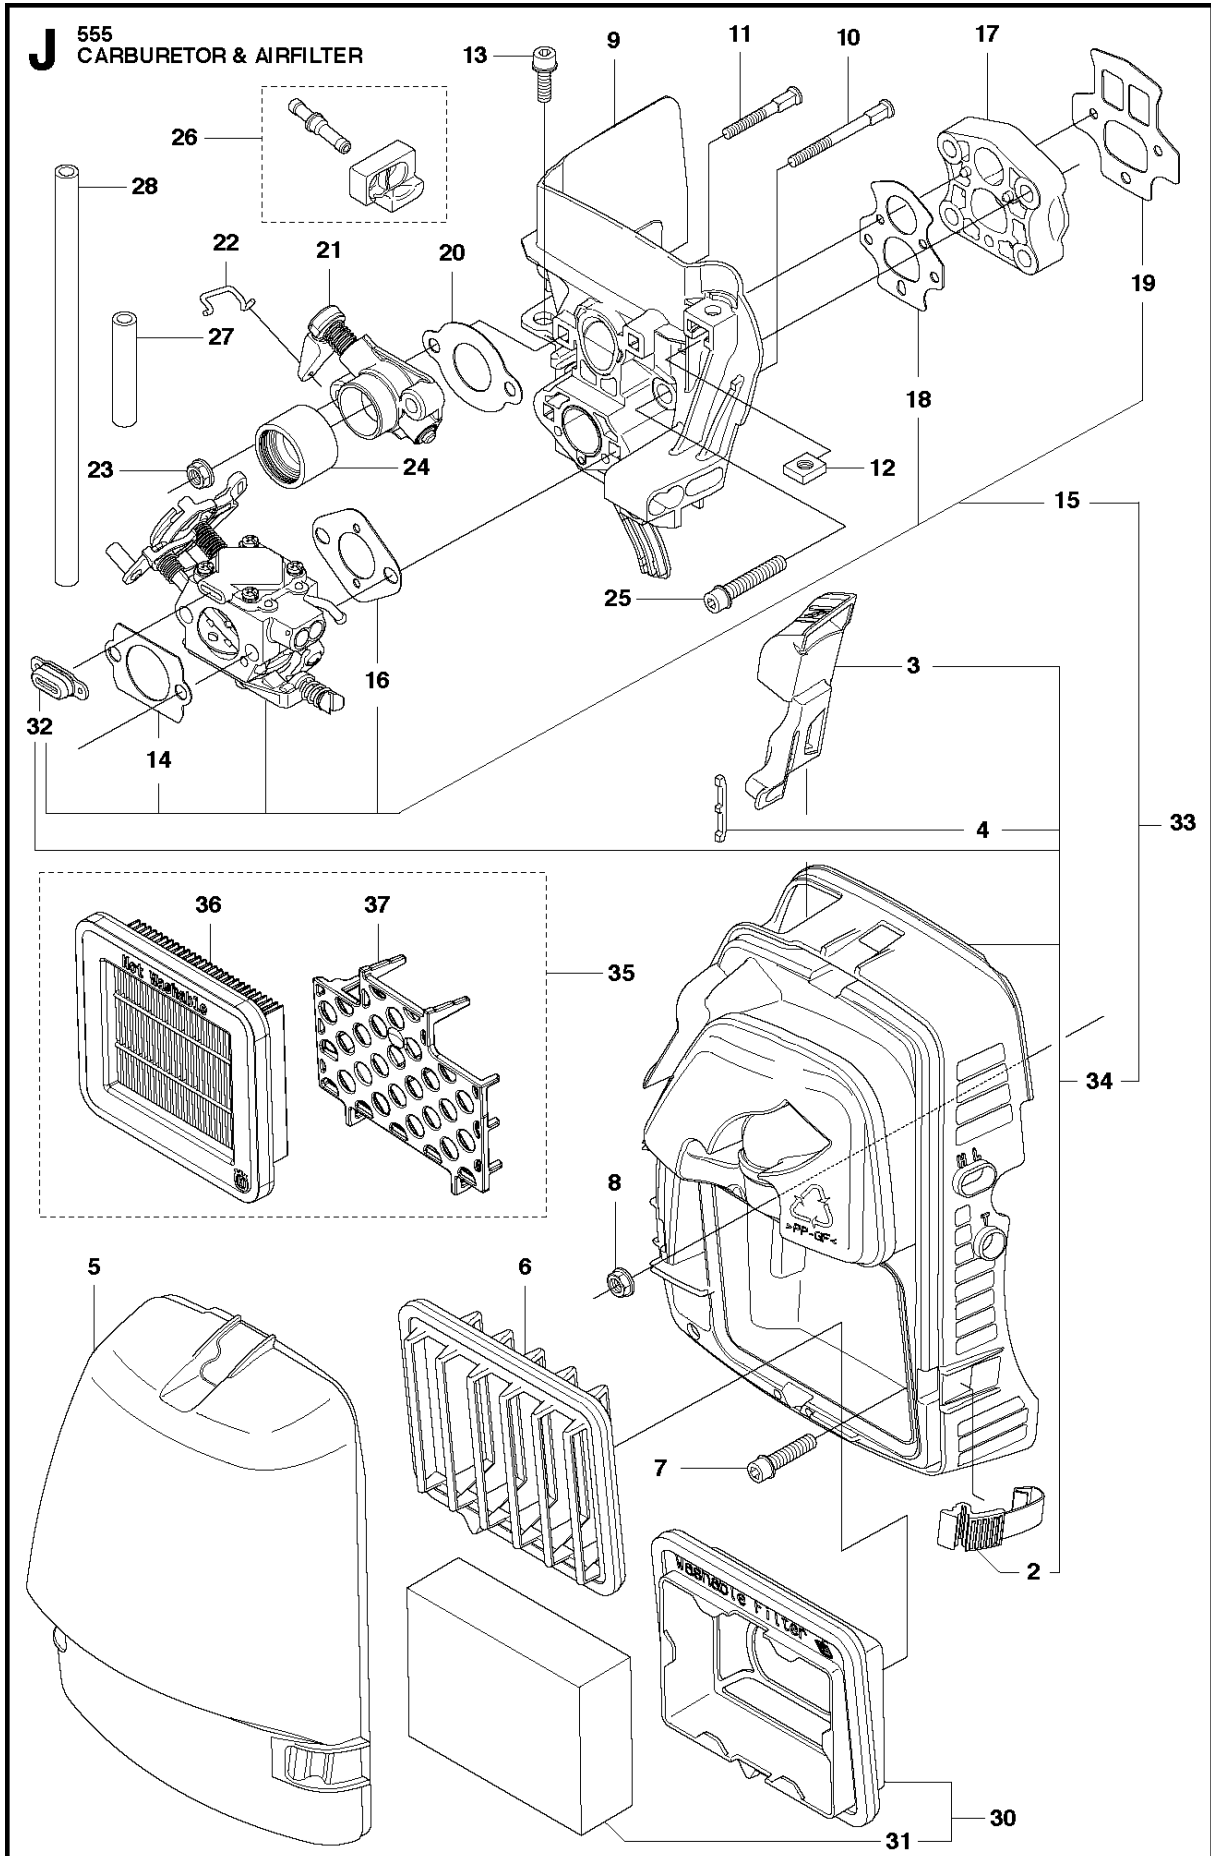

CARBURETOR & AIR FILTER

555 RXT

Ref	Part No	Description	Remark	QTY	KIT
2	503 74 01-02	SNAP LOCKING		3	34
3	537 35 26-01	CHOKE CONTROL		1	34
4	537 38 78-01	GROMMET		1	34
5	537 41 01-01	FILTER COVER		1	
6	537 41 08-04	FILTER	Nylon 25μ, Winter	1	
6	537 41 08-02	FILTER	Nylon 44/27	1	
7	503 20 07-76	SCREW IHSCFM		2	
8	731 71 14-51	HEXAGON NUT FLANGE		2	
9	537 35 04-01	INSULATION WALL		1	
10	503 98 81-01	SCREW		2	
11	503 98 81-04	SCREW		2	
12	503 22 65-04	SQUARE NUT		1	
13	503 20 07-76	SCREW IHSCFM		1	
14	544 42 99-01	GASKET		1	15
15	586 10 88-01	CARBURETTOR	s/n from 20130600067 -	1	
16	510 04 37-01	GASKET		1	15
17	544 04 33-01	MANIFOLD		1	
18	544 04 30-01	GASKET		1	15
19	544 04 31-01	GASKET		1	15
20	544 16 08-01	GASKET		1	
21	544 21 40-01	VALVE HOUSING		1	
22	544 84 78-01	LINK		1	
23	731 71 14-51	HEXAGON NUT FLANGE		2	
24	537 41 05-01	INLET PIPE		1	
25	503 20 07-80	SCREW IHSCFM		4	
26	544 16 15-01	GROMMET	Kit	1	
27	581 75 61-41	FUEL HOSE		1	
28	544 32 49-14	FUEL HOSE		1	
30	505 03 47-02	FILTER		1	
31	505 03 10-03	FILTER		1	30
32	577 96 93-01	SEALING PLUG	s/n from 20130600067 -	1	15, 34
32	579 62 01-01	SEALING PLUG	s/n up to - 20130600066	1	
33	586 15 40-01	CARBURETTOR KIT	s/n up to - 20130600066	1	15, 34
34	580 48 26-01	FILTER HOLDER		1	
35	596 32 49-01	AIR FILTER		1	
36	574 66 80-03	FILTER	Paper filter	1	
37	589 68 66-01	SUPPORT		1