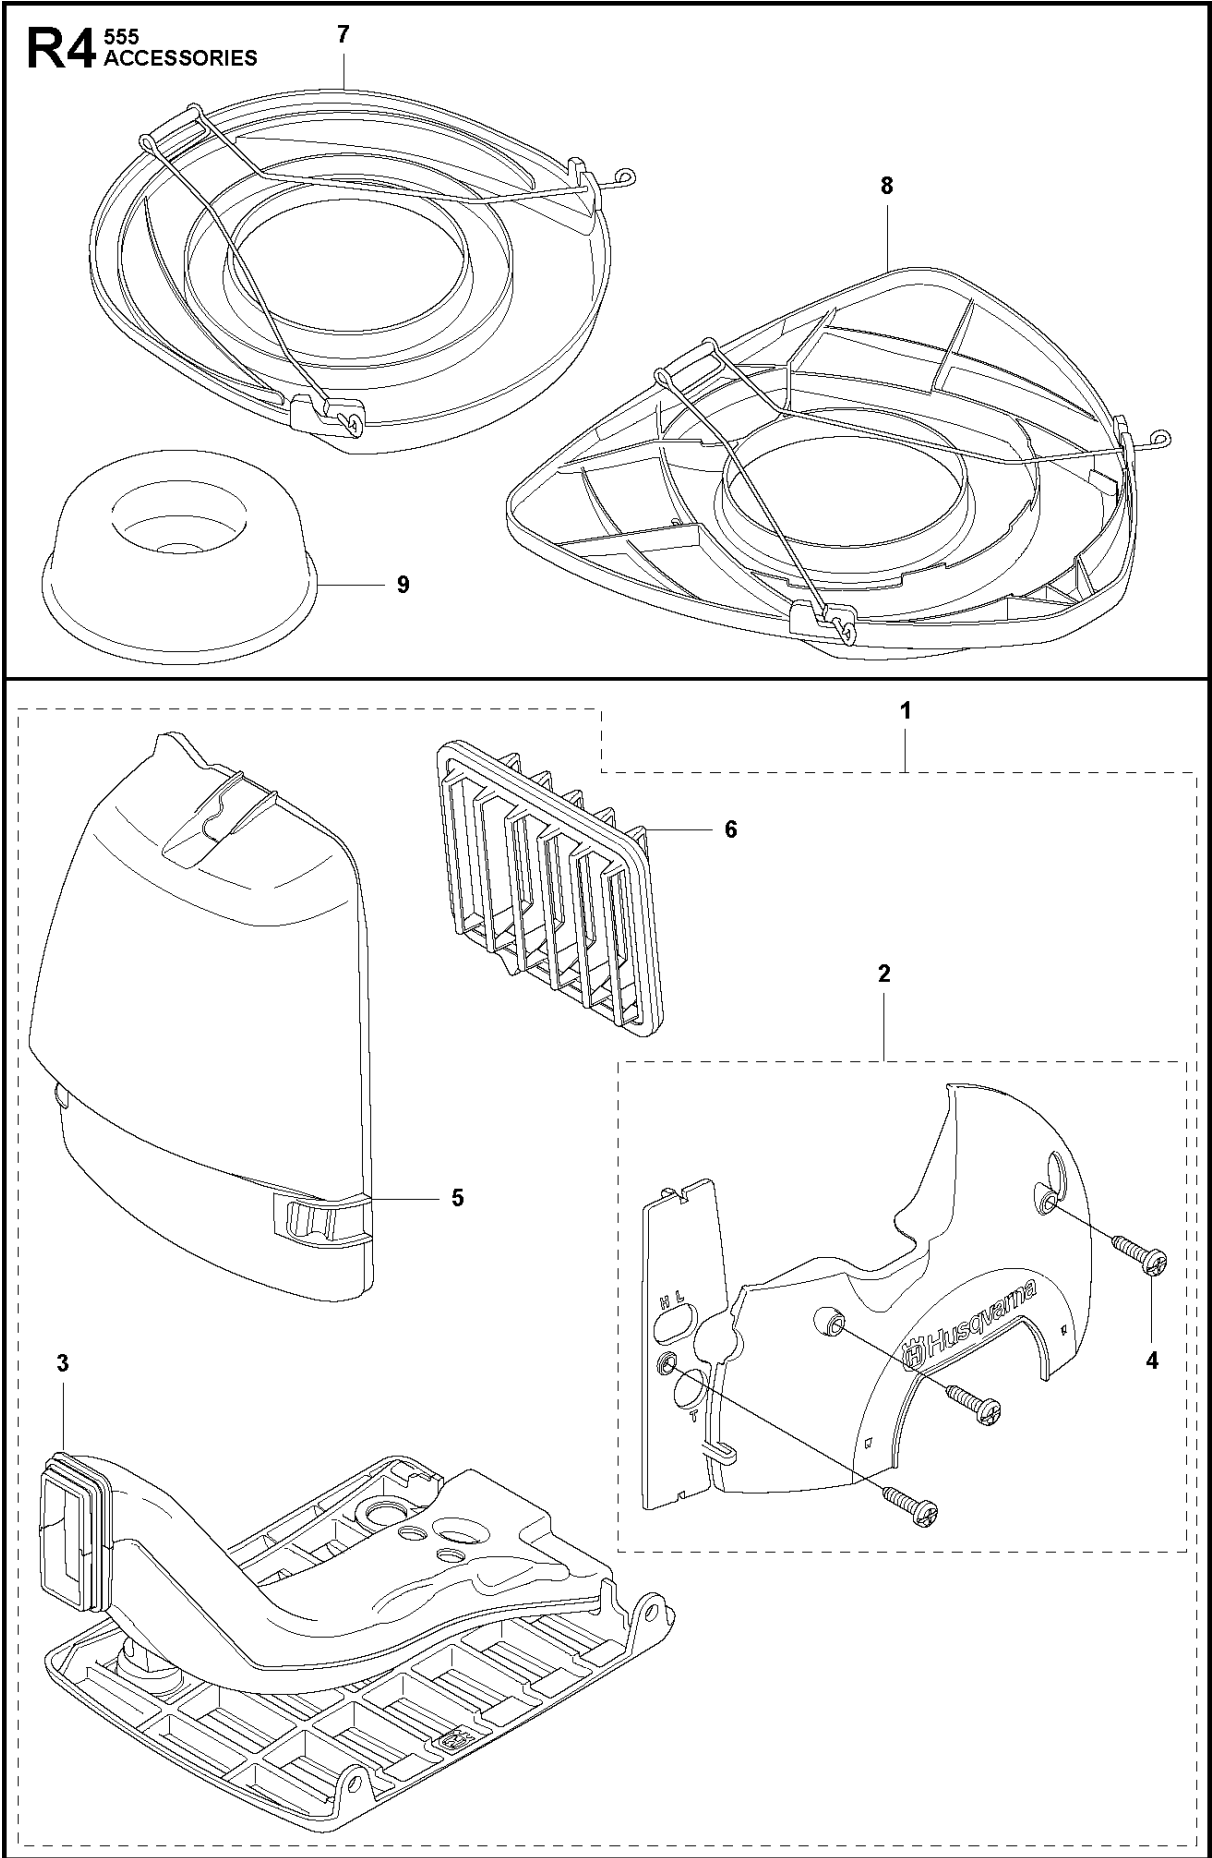

ACCESSORIES

555 RXT

Ref	Part No	Description	Remark	QTY	KIT
1	502 43 58-01	WINTER KIT		1	
2	544 95 28-02	WINTER COVER		1	1
3	537 35 10-01	AIR DUCT		1	1
4	503 21 07-16	SCREW IH SCT		1	1
5	544 87 02-01	COVER		1	1
6	537 41 08-04	FILTER	Nylon 25μ, Winter	1	1
7	537 31 29-01	TRANSPORT GUARD		1	
8	544 35 91-01	TRANSPORT GUARD		1	
9	544 38 02-01	SUPPORT CUP		1