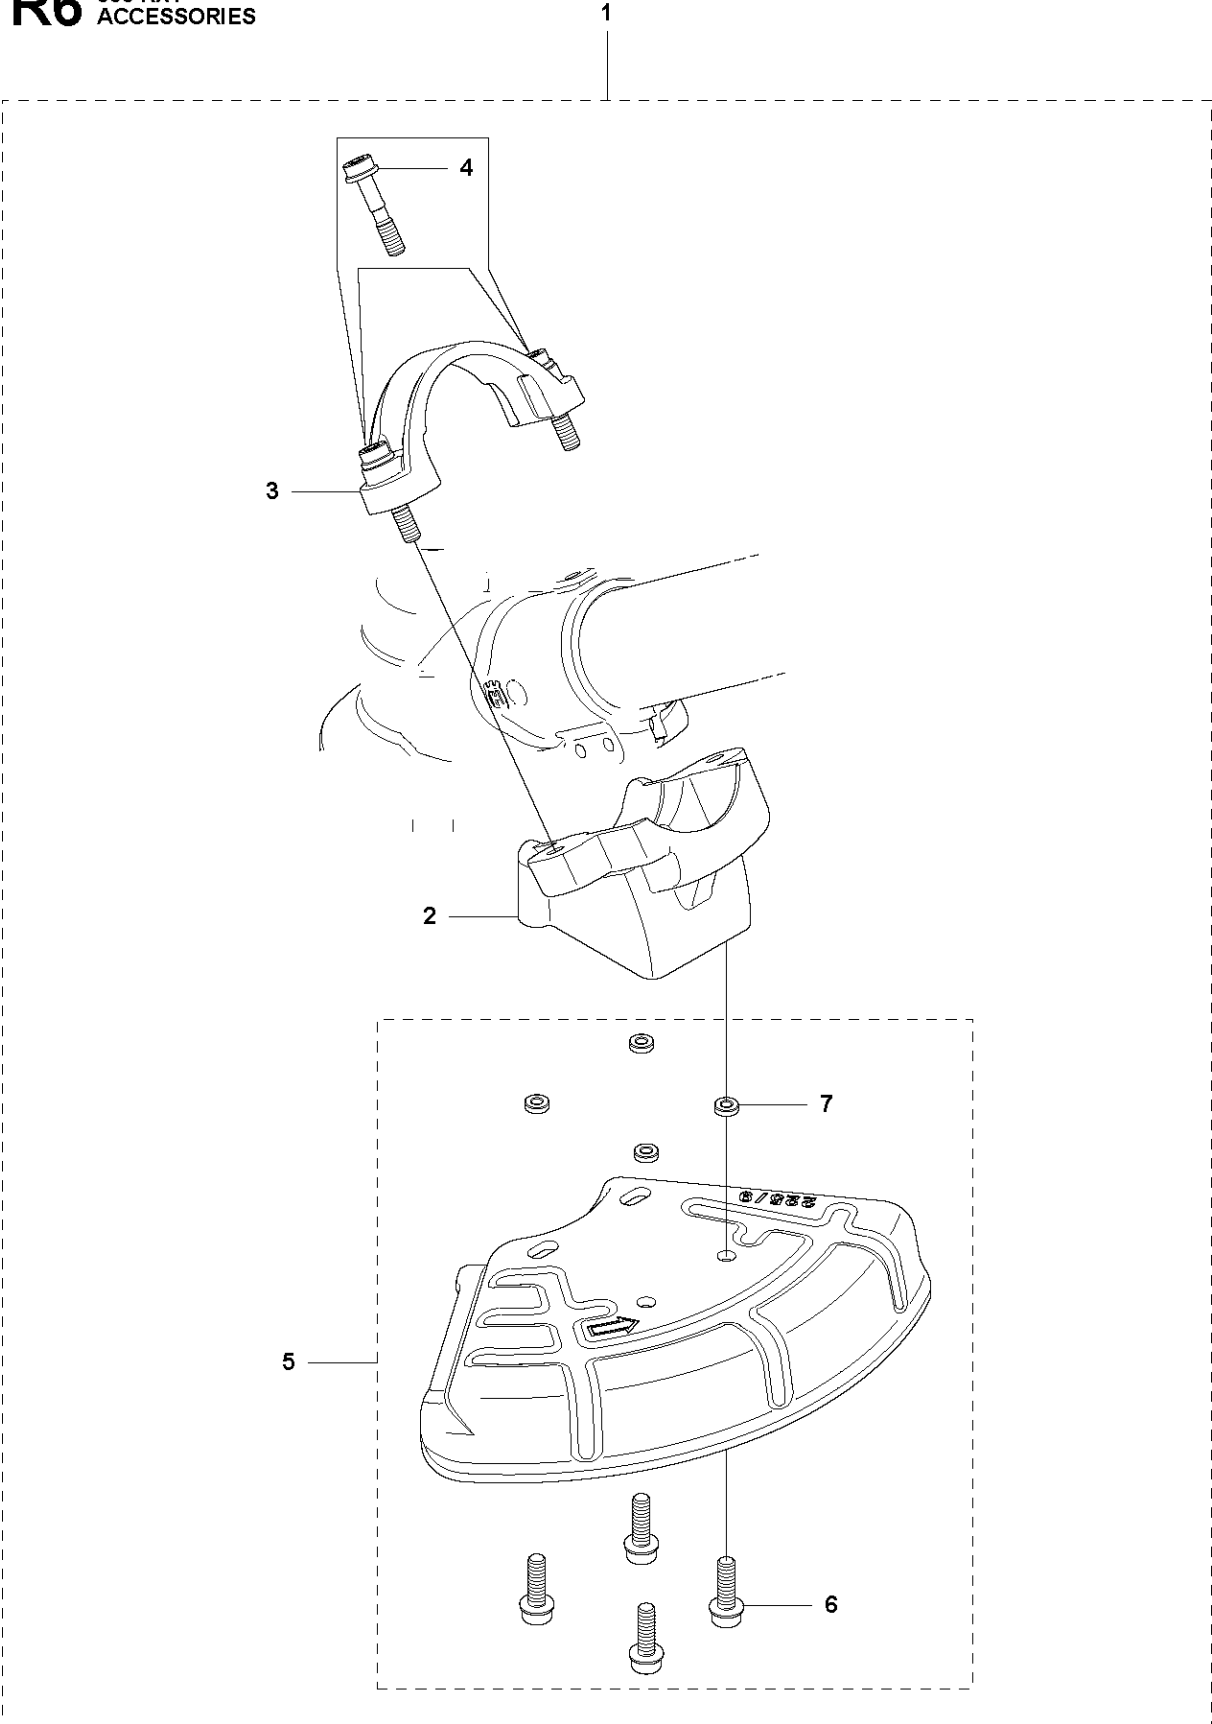

R6 555 RXT
ACCESSORIES

ACCESSORIES

555 RXT

Ref	Part No	Description	Remark	QTY KIT	
1	502 43 55-01	SAW BLADE GUARD	Incl. Pos. 2-7	1	
2	544 83 69-01	ADAPTER		1	1
3	574 52 03-01	CLAMP	Spare part incl. Screws Pos. 3	1	1
4	573 99 43-04	SCREW IHSCFMO	Captive Screw M5	2	1, 3
5	574 50 67-02	SAW BLADE GUARD	Incl. Pos. 6-7	1	1
6	503 20 03-16	SCREW IHSCFM		4	1, 5
7	574 03 95-01	LOCK NUT		4	1, 5