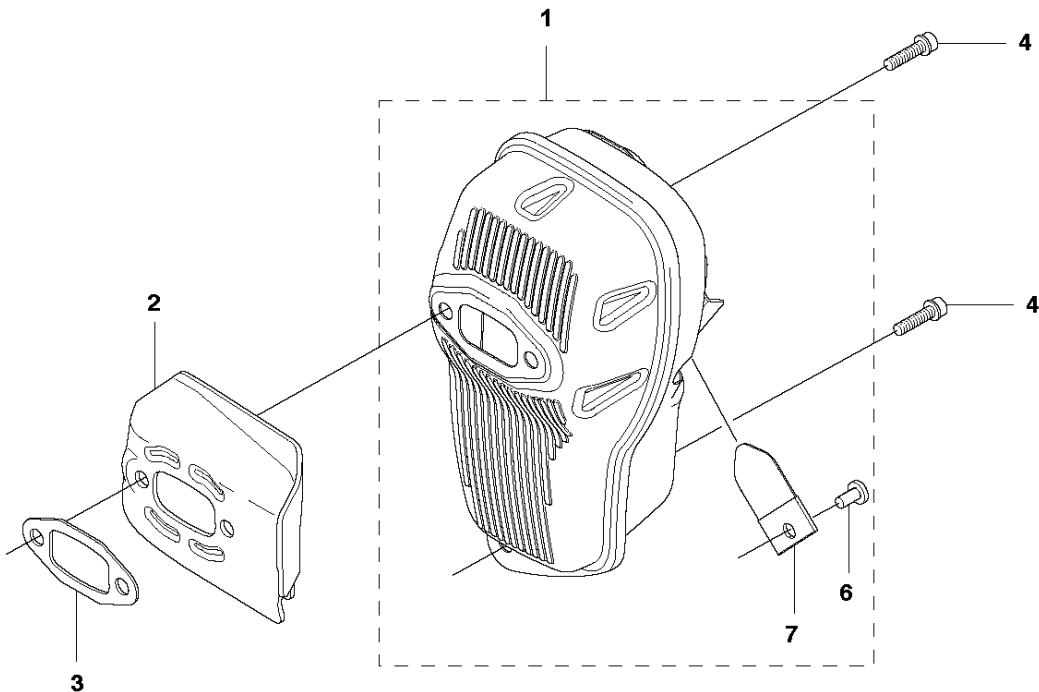

H 555
MUFFLER

MUFFLER

555 RXT

Ref	Part No	Description	Remark	QTY	KIT
1	537 36 03-01	MUFFLER ASSY	Mesh	1	
2	537 34 57-01	PLATE		1	
3	503 82 11-01	GASKET		1	
4	503 20 02-20	SCREW IHSCFM		3	
5	504 03 79-01	MUFFLER	Pipe	1	
6	724 12 87-59	SCREW CRPANM		1	1
7	537 35 46-01	SPARK ARRESTOR SCREE		1	1