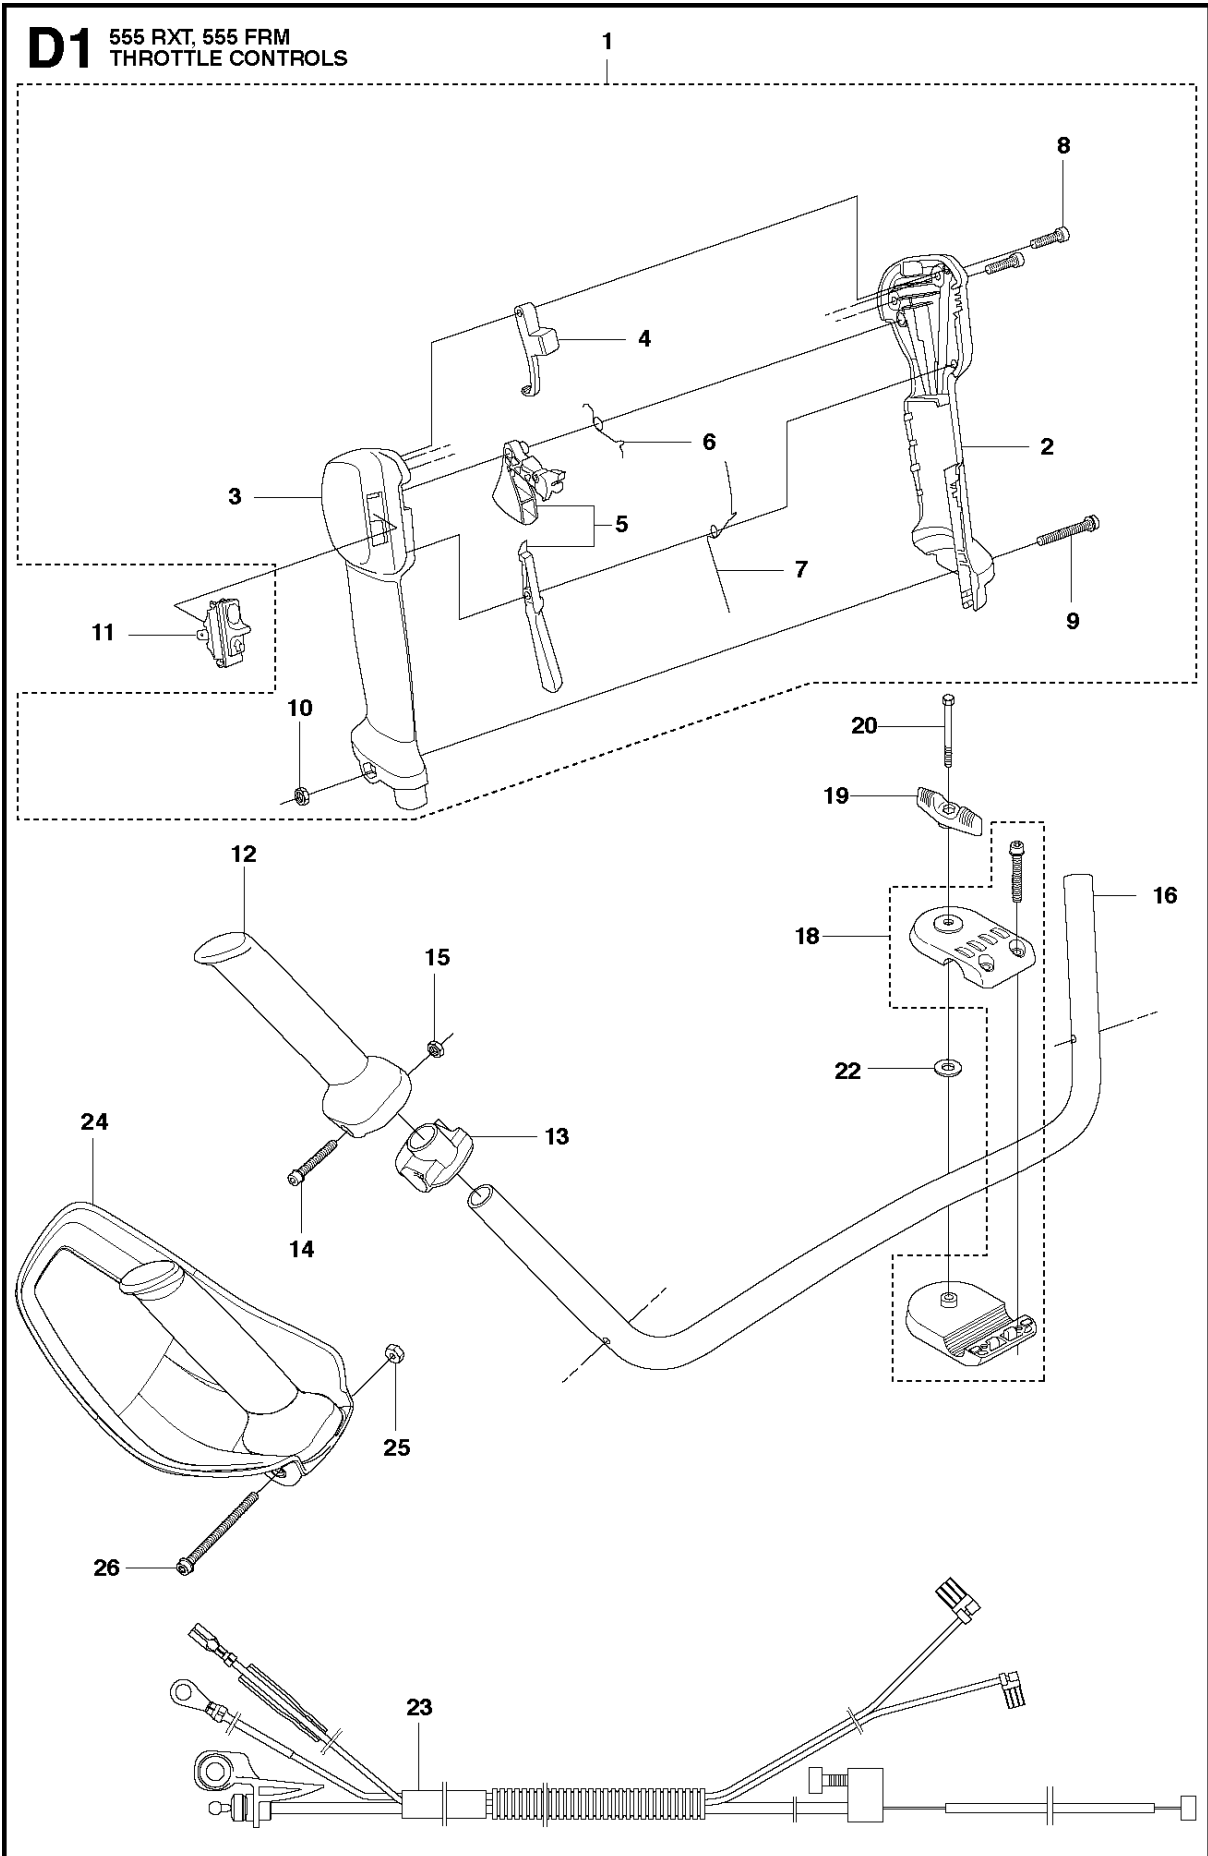

SPARE PARTS LIST

BRUSHCUTTERS/CLEARING SAWS

555 RXT

BEVEL GEAR

555 RXT

Ref	Part No	Description	Remark	QTY KIT	
1	537 42 84-07	BEVEL GEAR	Incl. pos 2-11	1	
2	537 42 85-01	GEAR HOUSING		1	1
3	738 21 01-10	BALL BEARING		1	1
4	503 25 25-01	BALL BEARING		1	1
5	735 31 33-10	CIRCLIP		1	1
6	503 25 18-01	BEARING		1	1
7	735 31 17-00	CIRCLIP		1	1
8	735 31 31-10	CIRCLIP		1	1
9	502 43 46-01	GEAR WHEEL KIT		1	1
10	503 20 15-01	SCREW		1	1
11	725 53 72-65	SCREW IHSCM		2	1
12	590 94 04-01	ATTACHMENT PLATE	Incl. pos 14	1	
13	503 20 03-10	SCREW IHSCFM		1	
14	537 18 95-01	SCREW		1	12
15	537 35 14-02	DRIVER	Incl. Pos. 16	1	
16	537 24 03-01	GRASS SEALING		1	15
17	537 34 35-02	SUPPORT FLANGE		1	
18	503 22 73-01	NUT		1	

B 555
SHAFT

SHAFT

555 RXT

Ref	Part No	Description	Remark	QTY KIT	
1	502 25 94-03	TUBE	Incl. Pos. 2-3	1	
2	544 32 05-01	SPACER		2	1
3	544 86 85-02	BEARING SHAFT	L=1368mm, Ø=10.5mm	1	1
4	544 15 67-02	DRIVE SHAFT	L=1514mm, Ø=9.0mm	1	
5	589 29 51-01	LABEL		1	

SUSPENSION

555 RXT

Ref	Part No	Description	Remark	QTY	KIT
1	581 97 87-01	SUSPENSION		1	
2	544 37 83-01	RETAINER		1	
3	544 37 85-01	COVER		1	
4	506 06 88-01	SPRING		1	
5	544 36 77-01	PARALLEL PIN		1	
6	544 23 09-01	ANTIVIBRATION ELEMENT		2	
7	503 20 07-74	SCREW IHSCFM		3	
8	725 53 72-65	SCREW IHSCM		1	
9	502 19 71-01	SQUARE NUT		1	
10	503 85 73-02	COVER		1	
11	504 02 38-01	LOOP	Incl. Pos. 12-19	1	
12	537 39 57-01	BAND		1	11
13	537 20 18-03	LOOP		1	11
14	537 42 74-01	GUIDE RAIL		1	11
15	537 42 70-01	LEVER		1	11
16	537 42 73-01	NUT		1	11
17	544 25 07-01	WEAR PROTECTION		1	11
18	503 20 07-25	SCREW IHSCFM		1	11
19	503 23 00-11	WASHER		1	11
20	586 20 27-03	WEAR PROTECTION		1	