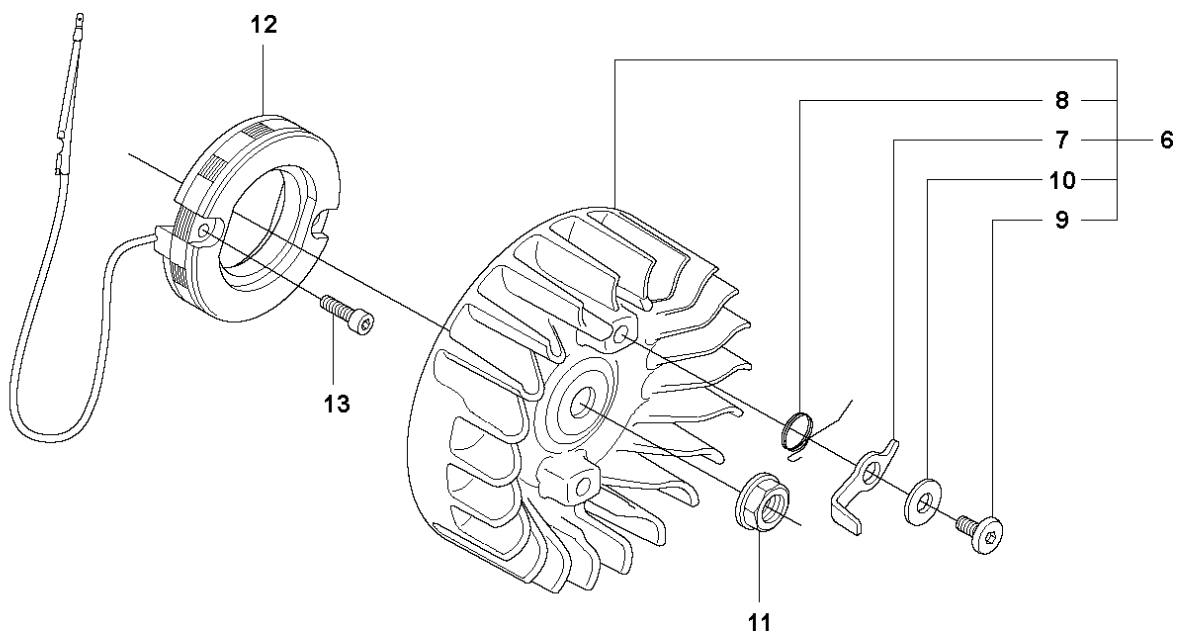

L 555
IGNITION SYSTEM

IGNITION SYSTEM

555 RXT

Ref	Part No	Description	Remark	QTY	KIT
1	504 70 87-01	IGNITION MODULE	Pos. 2-3	1	
2	537 41 22-01	SPARK PLUG CAP		1	1
3	501 48 56-01	CONTACT SPRING		1	1
4	503 20 25-16	SCREW IHSCM		2	
5	503 23 51-11	SPARK PLUG	NGK BPMR7A	1	
6	537 24 05-01	FLYWHEEL ASSY	RXT, FX, FRM Incl. Pos. 7-10	1	
6	537 24 05-02	FLYWHEEL ASSY	FXT Incl. Pos. 7-10	1	
7	503 81 24-01	STARTER PAWL		2	6
8	503 81 29-01	SPRING		2	6
9	501 81 99-03	SCREW		2	6
10	503 23 00-42	WASHER		2	6
11	503 22 04-01	NUT		1	
12	587 05 98-01	STATOR ASSY	FXT	1	
13	544 44 43-01	SCREW IH SCT	FXT	2