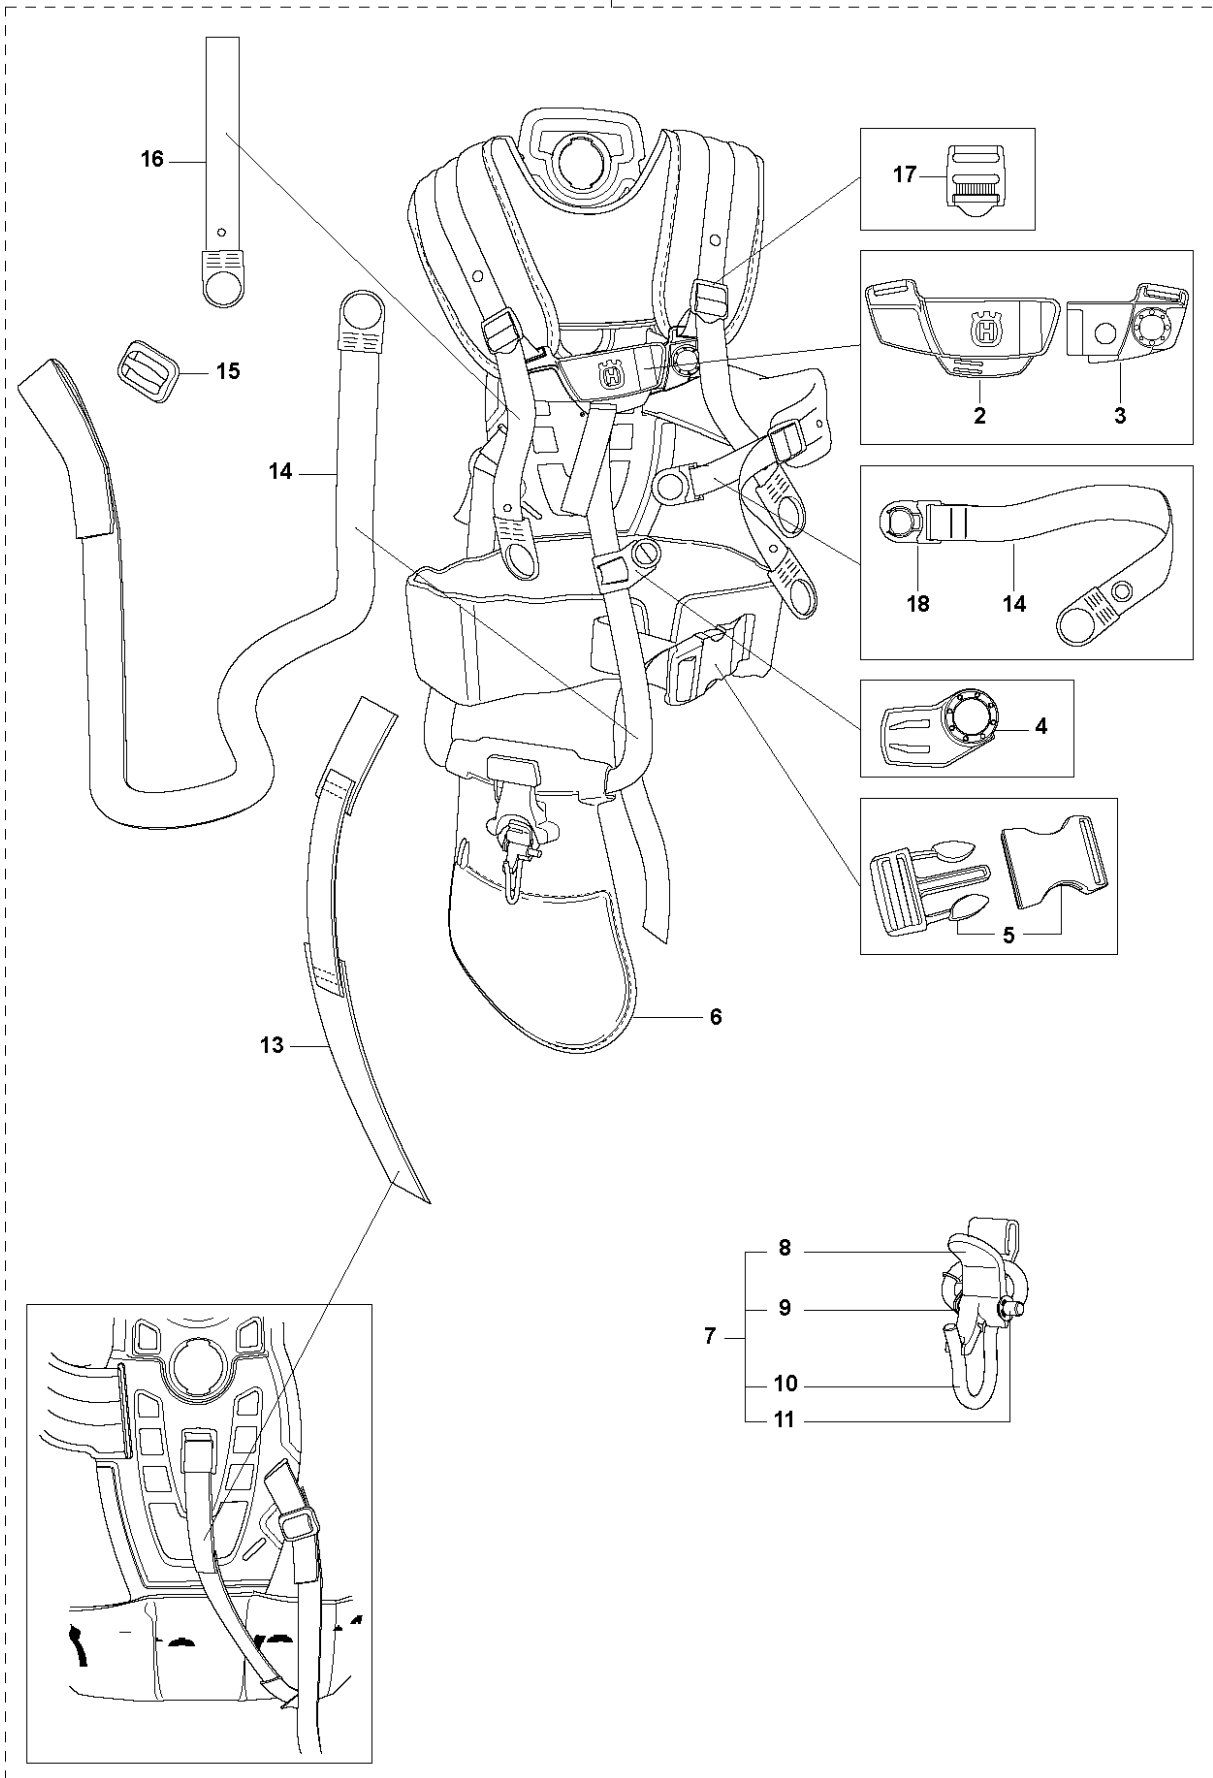

S BALANCE XT
HARNES

1

HARNES

555 RXT

Ref	Part No	Description	Remark	QTY	KIT
1	505 20 42-01	HARNES	Incl. Pos. 2-18	1	
2	504 54 52-01	BUCKLE		1	1
3	504 54 51-01	BUCKLE		1	1
4	504 63 75-01	SNAP LOCKING		1	1
5	537 33 15-01	BUCKLE		1	1
6	544 90 17-01	HIP PAD		1	1
7	544 96 07-02	WELT HOOK	Incl. Pos. 8-11	1	1
8	502 02 30-02	LOCK		1	1,7
9	586 34 10-01	SPRING		1	1,7
10	502 02 29-02	HOOK		1	1,7
11	735 31 09-20	E-CLIP		1	1,7
13	537 15 35-01	STRAP		1	1
14	503 99 61-04	BAND		1	1
15	537 11 35-01	RETAINER		1	1
16	503 99 61-07	BAND		2	1
17	505 44 46-01	BUCKLE		3	1
18	504 63 74-01	SNAP LOCKING		1	1