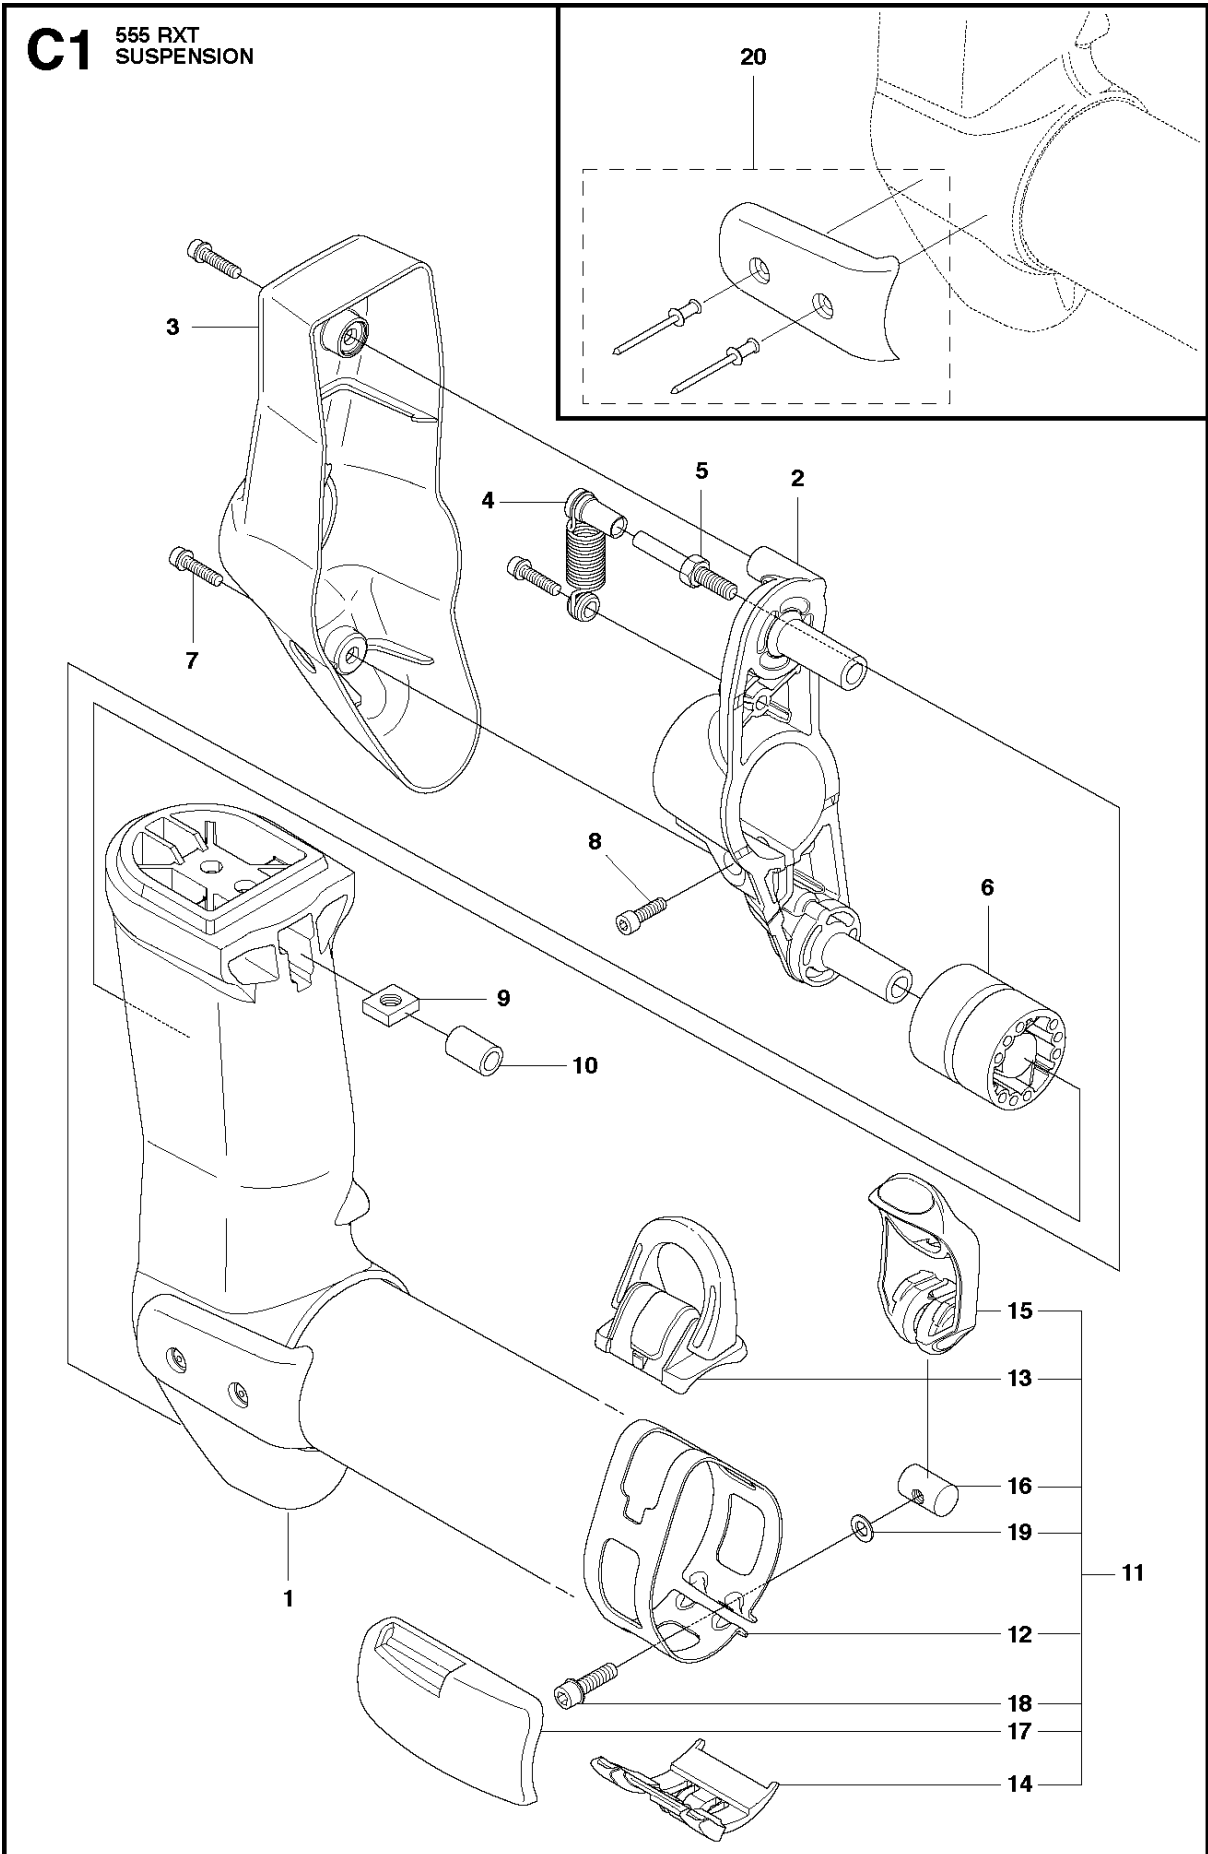

SPARE PARTS LIST

BRUSHCUTTERS/CLEARING SAWS

555 RXT

BEVEL GEAR

555 RXT

Ref	Part No	Description	Remark	QTY KIT	
1	537 42 84-07	BEVEL GEAR	Incl. pos 2-11	1	
2	537 42 85-01	GEAR HOUSING		1	1
3	738 21 01-10	BALL BEARING		1	1
4	503 25 25-01	BALL BEARING		1	1
5	735 31 33-10	CIRCLIP		1	1
6	503 25 18-01	BEARING		1	1
7	735 31 17-00	CIRCLIP		1	1
8	735 31 31-10	CIRCLIP		1	1
9	502 43 46-01	GEAR WHEEL KIT		1	1
10	503 20 15-01	SCREW		1	1
11	725 53 72-65	SCREW IHSCM		2	1
12	590 94 04-01	ATTACHMENT PLATE	Incl. pos 14	1	
13	503 20 03-10	SCREW IHSCFM		1	
14	537 18 95-01	SCREW		1	12
15	537 35 14-02	DRIVER	Incl. Pos. 16	1	
16	537 24 03-01	GRASS SEALING		1	15
17	537 34 35-02	SUPPORT FLANGE		1	
18	503 22 73-01	NUT		1	

SUSPENSION

555 RXT

Ref	Part No	Description	Remark	QTY	KIT
1	581 97 87-01	SUSPENSION		1	
2	544 37 83-01	RETAINER		1	
3	544 37 85-01	COVER		1	
4	506 06 88-01	SPRING		1	
5	544 36 77-01	PARALLEL PIN		1	
6	544 23 09-01	ANTIVIBRATION ELEMENT		2	
7	503 20 07-74	SCREW IHSCFM		3	
8	725 53 72-65	SCREW IHSCM		1	
9	502 19 71-01	SQUARE NUT		1	
10	503 85 73-02	COVER		1	
11	504 02 38-01	LOOP	Incl. Pos. 12-19	1	
12	537 39 57-01	BAND		1	11
13	537 20 18-03	LOOP		1	11
14	537 42 74-01	GUIDE RAIL		1	11
15	537 42 70-01	LEVER		1	11
16	537 42 73-01	NUT		1	11
17	544 25 07-01	WEAR PROTECTION		1	11
18	503 20 07-25	SCREW IHSCFM		1	11
19	503 23 00-11	WASHER		1	11
20	586 20 27-03	WEAR PROTECTION		1	