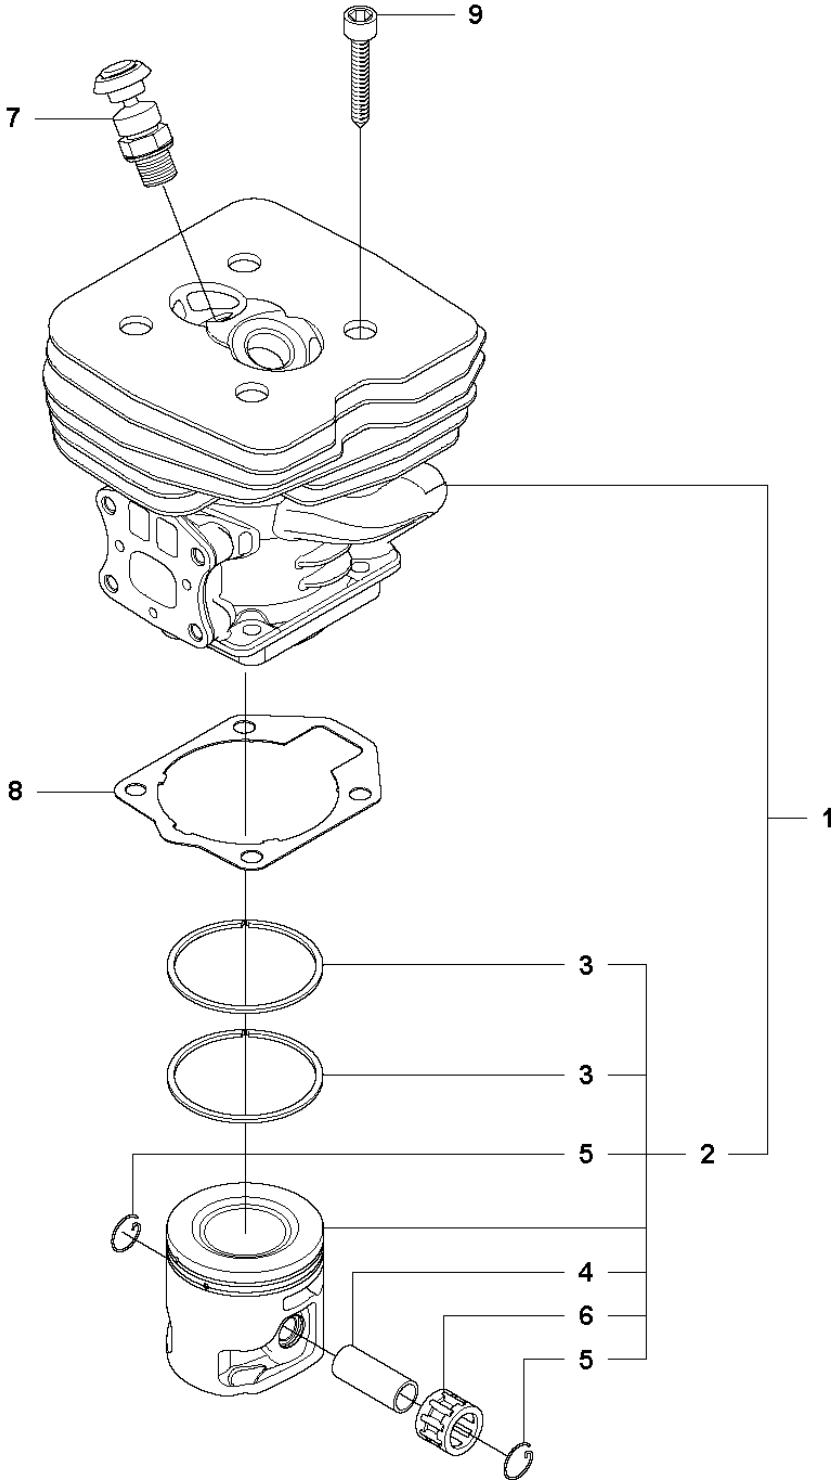

STARTER

555 RXT

Ref	Part No	Description	Remark	QTY KIT	
1	575 51 17-01	STARTER ASSY	Incl. Pos. 2-9	1	
2	575 51 26-01	STARTER HOUSING	Spare part incl. Screws Pos. 9	1	1
3	502 20 06-01	SPRING CASSETTE ASSY		1	1
4	503 95 73-01	STARTER PULLEY		1	1
5	505 30 51-25	STARTER CORD		1	1
6	537 23 25-01	STARTER HANDLE		1	1
7	503 21 69-16	SCREW IH SCT		1	1
8	503 21 29-06	SCREW CCRPANT		2	1
9	573 99 43-04	SCREW IHSCFMO	Captive Screw M5	4	1, 2
10	537 34 56-01	AIR CONDUCTOR		1	
11	576 46 81-02	LABEL		1	

L 555
IGNITION SYSTEM

IGNITION SYSTEM

555 RXT

Ref	Part No	Description	Remark	QTY	KIT
1	504 70 87-01	IGNITION MODULE	Pos. 2-3	1	
2	537 41 22-01	SPARK PLUG CAP		1	1
3	501 48 56-01	CONTACT SPRING		1	1
4	503 20 25-16	SCREW IHSCM		2	
5	503 23 51-11	SPARK PLUG	NGK BPMR7A	1	
6	537 24 05-01	FLYWHEEL ASSY	RXT, FX, FRM Incl. Pos. 7-10	1	
6	537 24 05-02	FLYWHEEL ASSY	FXT Incl. Pos. 7-10	1	
7	503 81 24-01	STARTER PAWL		2	6
8	503 81 29-01	SPRING		2	6
9	501 81 99-03	SCREW		2	6
10	503 23 00-42	WASHER		2	6
11	503 22 04-01	NUT		1	
12	587 05 98-01	STATOR ASSY	FXT	1	
13	544 44 43-01	SCREW IH SCT	FXT	2	

M 555
CYLINDER & PISTON

CYLINDER PISTON

555 RXT

Ref	Part No	Description	Remark	QTY	KIT
1	544 98 60-02	CYLINDER ASSY	Incl. Pos. 2-6	1	
2	576 95 48-02	PISTON ASSY	Incl. Pos. 3-6	1	1
3	502 65 39-01	PISTON RING		2	1, 2
4	505 49 57-01	PISTON PIN		1	1, 2
5	505 49 58-01	CIRCLIP		2	1, 2
6	501 45 16-01	NEEDLE BEARING		1	1, 2
7	544 20 00-01	DECOMPRESSION VALVE		1	
8	537 34 68-01	GASKET		1	
9	725 53 33-55	SCREW IHSCM		4	