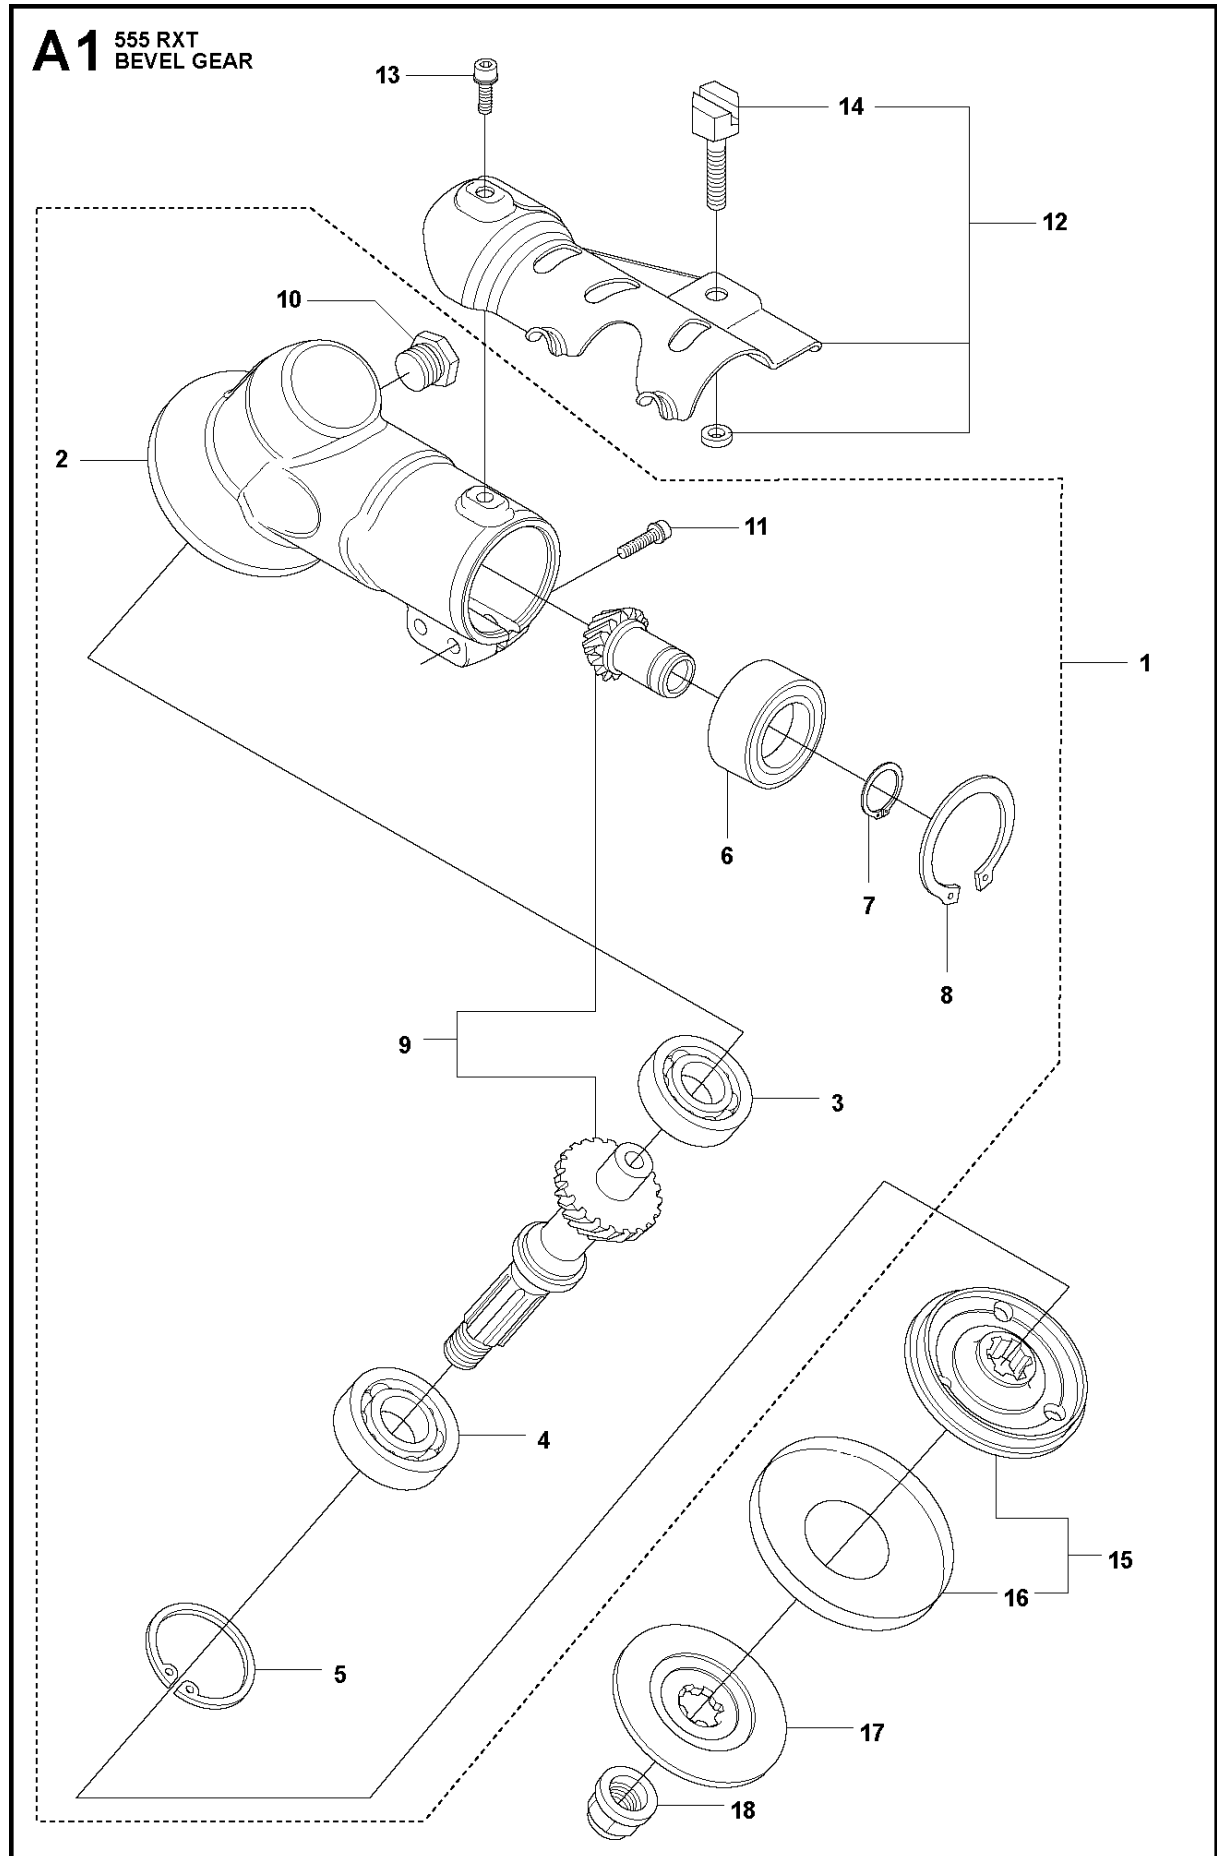

SPARE PARTS LIST

BRUSHCUTTERS/CLEARING SAWS

555 RXT

BEVEL GEAR

555 RXT

Ref	Part No	Description	Remark	QTY KIT	
1	537 42 84-07	BEVEL GEAR	Incl. pos 2-11	1	
2	537 42 85-01	GEAR HOUSING		1	1
3	738 21 01-10	BALL BEARING		1	1
4	503 25 25-01	BALL BEARING		1	1
5	735 31 33-10	CIRCLIP		1	1
6	503 25 18-01	BEARING		1	1
7	735 31 17-00	CIRCLIP		1	1
8	735 31 31-10	CIRCLIP		1	1
9	502 43 46-01	GEAR WHEEL KIT		1	1
10	503 20 15-01	SCREW		1	1
11	725 53 72-65	SCREW IHSCM		2	1
12	590 94 04-01	ATTACHMENT PLATE	Incl. pos 14	1	
13	503 20 03-10	SCREW IHSCFM		1	
14	537 18 95-01	SCREW		1	12
15	537 35 14-02	DRIVER	Incl. Pos. 16	1	
16	537 24 03-01	GRASS SEALING		1	15
17	537 34 35-02	SUPPORT FLANGE		1	
18	503 22 73-01	NUT		1	

B 555
SHAFT

SHAFT

555 RXT

Ref	Part No	Description	Remark	QTY KIT	
1	502 25 94-03	TUBE	Incl. Pos. 2-3	1	
2	544 32 05-01	SPACER		2	1
3	544 86 85-02	BEARING SHAFT	L=1368mm, Ø=10.5mm	1	1
4	544 15 67-02	DRIVE SHAFT	L=1514mm, Ø=9.0mm	1	
5	589 29 51-01	LABEL		1	

SUSPENSION

555 RXT

Ref	Part No	Description	Remark	QTY	KIT
1	581 97 87-01	SUSPENSION		1	
2	544 37 83-01	RETAINER		1	
3	544 37 85-01	COVER		1	
4	506 06 88-01	SPRING		1	
5	544 36 77-01	PARALLEL PIN		1	
6	544 23 09-01	ANTIVIBRATION ELEMENT		2	
7	503 20 07-74	SCREW IHSCFM		3	
8	725 53 72-65	SCREW IHSCM		1	
9	502 19 71-01	SQUARE NUT		1	
10	503 85 73-02	COVER		1	
11	504 02 38-01	LOOP	Incl. Pos. 12-19	1	
12	537 39 57-01	BAND		1	11
13	537 20 18-03	LOOP		1	11
14	537 42 74-01	GUIDE RAIL		1	11
15	537 42 70-01	LEVER		1	11
16	537 42 73-01	NUT		1	11
17	544 25 07-01	WEAR PROTECTION		1	11
18	503 20 07-25	SCREW IHSCFM		1	11
19	503 23 00-11	WASHER		1	11
20	586 20 27-03	WEAR PROTECTION		1	