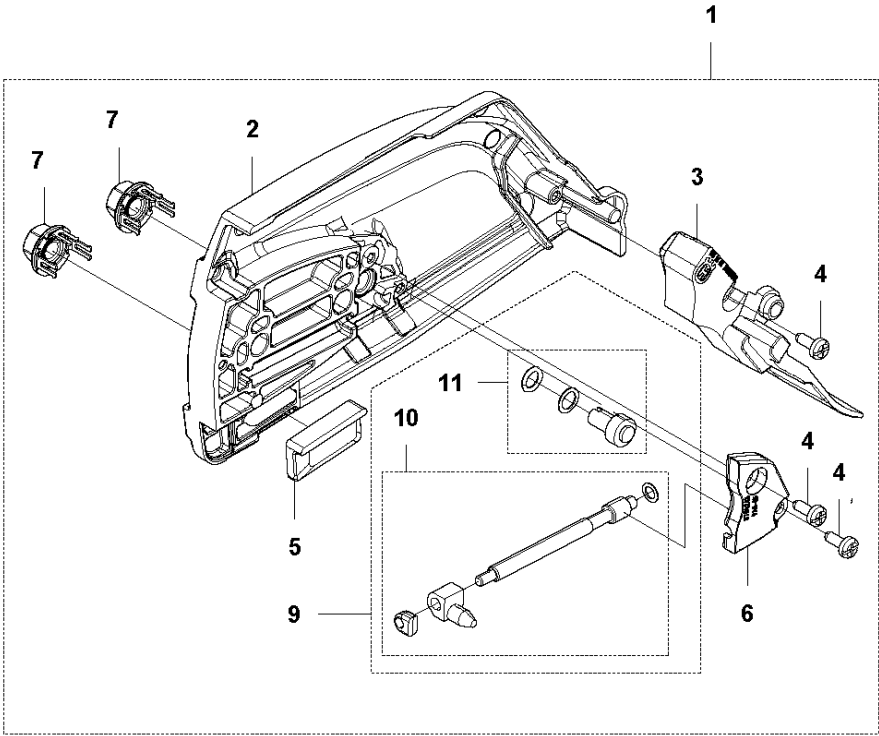

# SPARE PARTS LIST

CHAIN SAWS

565

**A1** 565  
CHAIN BRAKE

Ref	Part No	Description	Remark	QTY KIT
1	576 13 96-01	HAND GUARD		1
2	590 10 53-01	SCREW KIT		1
3	590 11 02-01	CHAIN BRAKE		1
4	590 10 56-02	KNEE JOINT		1
5	503 75 22-02	BRAKE BAND ASSY		1
6	574 82 56-01	COVER		1
7	582 21 33-01	SCREW		3

**A2** 565  
CLUTCH COVER

Ref	Part No	Description	Remark	QTY	KIT
1	575 23 59-08	CLUTCH COVER ASSY		1	
2	575 23 63-04	CLUTCH COVER		1	1
3	575 23 64-01	CHIP GUARD		1	1
4	526 22 18-01	SCREW CITXPANT		3	1
5	501 51 72-01	CHAIN GUIDE		1	1
6	576 42 43-01	COVER		1	1
7	505 19 73-01	NUT		2	1
9	590 10 47-01	CHAIN TENSIONER KIT		1	1
10	590 10 48-01	WORM SCREW		1	1
11	590 10 51-01	WORM WHEEL		1	1

**B** 565  
CLUTCH & OIL PUMP

Ref	Part No	Description	Remark	QTY	KIT
1	577 60 38-01	CLUTCH DRUM ASSY		1	
2	503 43 20-01	NEEDLE HOLDER		1	1
3	501 59 80-02	RIM		1	1
4	503 75 24-01	WASHER		1	
5	503 27 21-01	E-CLIP		1	
6	586 79 84-04	CLUTCH ASSY		1	
7	537 36 06-01	CLUTCH SPRING		3	6
8	582 27 01-08	PUMP PINION		1	
9	589 02 84-01	OIL PUMP ASSY		1	
10	590 11 97-01	PUMP PISTON		1	9
11	590 12 01-01	OIL PUMP		1	9
12	576 98 74-01	OIL PRESSURE HOSE		1	
13	526 81 81-02	SCREW ITXSCM		2	
14	594 09 32-01	OIL HOSE		1	
15	501 54 41-02	OIL SCREEN		1	

**C** 565  
CYLINDER COVER

Ref	Part No	Description	Remark	QTY KIT
1	579 79 88-01	CYLINDER COVER		1

**D** 565  
CYLINDER & PISTON

**12 (A)**