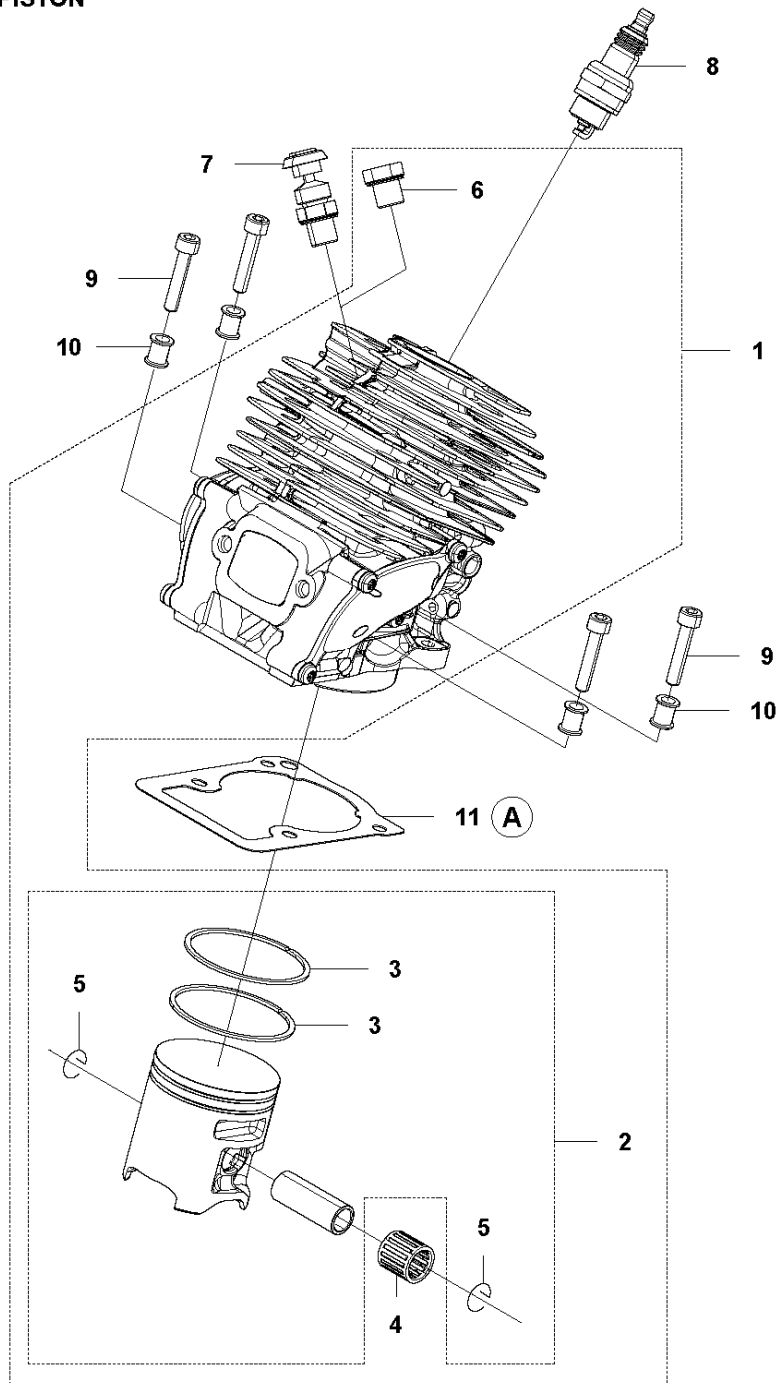

# SPARE PARTS LIST

CHAIN SAWS

565

**A1** 565  
CHAIN BRAKE

Ref	Part No	Description	Remark	QTY KIT
1	576 13 96-01	HAND GUARD		1
2	590 10 53-01	SCREW KIT		1
3	590 11 02-01	CHAIN BRAKE		1
4	590 10 56-02	KNEE JOINT		1
5	503 75 22-02	BRAKE BAND ASSY		1
6	574 82 56-01	COVER		1
7	582 21 33-01	SCREW		3

**A2** 565  
CLUTCH COVER

Ref	Part No	Description	Remark	QTY	KIT
1	575 23 59-08	CLUTCH COVER ASSY		1	
2	575 23 63-04	CLUTCH COVER		1	1
3	575 23 64-01	CHIP GUARD		1	1
4	526 22 18-01	SCREW CITXPANT		3	1
5	501 51 72-01	CHAIN GUIDE		1	1
6	576 42 43-01	COVER		1	1
7	505 19 73-01	NUT		2	1
9	590 10 47-01	CHAIN TENSIONER KIT		1	1
10	590 10 48-01	WORM SCREW		1	1
11	590 10 51-01	WORM WHEEL		1	1

**B** 565  
CLUTCH & OIL PUMP

Ref	Part No	Description	Remark	QTY	KIT
1	577 60 38-01	CLUTCH DRUM ASSY		1	
2	503 43 20-01	NEEDLE HOLDER		1	1
3	501 59 80-02	RIM		1	1
4	503 75 24-01	WASHER		1	
5	503 27 21-01	E-CLIP		1	
6	586 79 84-04	CLUTCH ASSY		1	
7	537 36 06-01	CLUTCH SPRING		3	6
8	582 27 01-08	PUMP PINION		1	
9	589 02 84-01	OIL PUMP ASSY		1	
10	590 11 97-01	PUMP PISTON		1	9
11	590 12 01-01	OIL PUMP		1	9
12	576 98 74-01	OIL PRESSURE HOSE		1	
13	526 81 81-02	SCREW ITXSCM		2	
14	594 09 32-01	OIL HOSE		1	
15	501 54 41-02	OIL SCREEN		1	

**C** 565  
CYLINDER COVER

Ref	Part No	Description	Remark	QTY KIT
1	579 79 88-01	CYLINDER COVER		1

**D** 565  
CYLINDER & PISTON

**12 (A)**