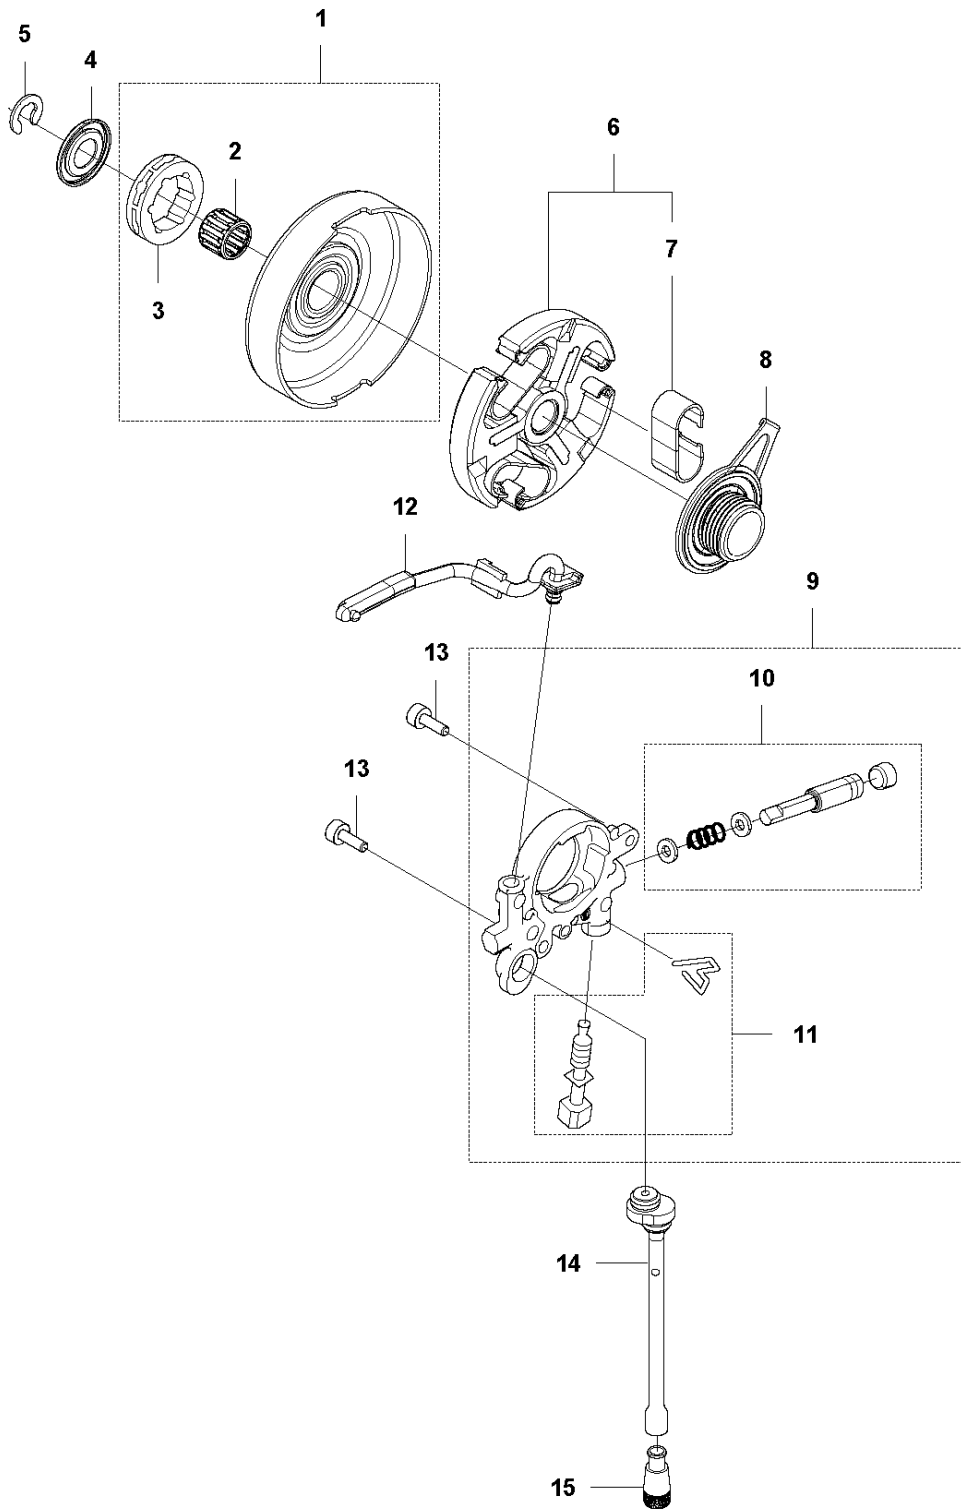

# SPARE PARTS LIST

CHAIN SAWS

565

**A1** 565  
CHAIN BRAKE

Ref	Part No	Description	Remark	QTY KIT
1	576 13 96-01	HAND GUARD		1
2	590 10 53-01	SCREW KIT		1
3	590 11 02-01	CHAIN BRAKE		1
4	590 10 56-02	KNEE JOINT		1
5	503 75 22-02	BRAKE BAND ASSY		1
6	574 82 56-01	COVER		1
7	582 21 33-01	SCREW		3

**A2** 565  
CLUTCH COVER

Ref	Part No	Description	Remark	QTY	KIT
1	575 23 59-08	CLUTCH COVER ASSY		1	
2	575 23 63-04	CLUTCH COVER		1	1
3	575 23 64-01	CHIP GUARD		1	1
4	526 22 18-01	SCREW CITXPANT		3	1
5	501 51 72-01	CHAIN GUIDE		1	1
6	576 42 43-01	COVER		1	1
7	505 19 73-01	NUT		2	1
9	590 10 47-01	CHAIN TENSIONER KIT		1	1
10	590 10 48-01	WORM SCREW		1	1
11	590 10 51-01	WORM WHEEL		1	1

**B** 565  
CLUTCH & OIL PUMP

Ref	Part No	Description	Remark	QTY	KIT
1	577 60 38-01	CLUTCH DRUM ASSY		1	
2	503 43 20-01	NEEDLE HOLDER		1	1
3	501 59 80-02	RIM		1	1
4	503 75 24-01	WASHER		1	
5	503 27 21-01	E-CLIP		1	
6	586 79 84-04	CLUTCH ASSY		1	
7	537 36 06-01	CLUTCH SPRING		3	6
8	582 27 01-08	PUMP PINION		1	
9	589 02 84-01	OIL PUMP ASSY		1	
10	590 11 97-01	PUMP PISTON		1	9
11	590 12 01-01	OIL PUMP		1	9
12	576 98 74-01	OIL PRESSURE HOSE		1	
13	526 81 81-02	SCREW ITXSCM		2	
14	594 09 32-01	OIL HOSE		1	
15	501 54 41-02	OIL SCREEN		1	

**C** 565  
CYLINDER COVER

Ref	Part No	Description	Remark	QTY KIT
1	579 79 88-01	CYLINDER COVER		1

**D** 565  
CYLINDER & PISTON

**12 (A)**