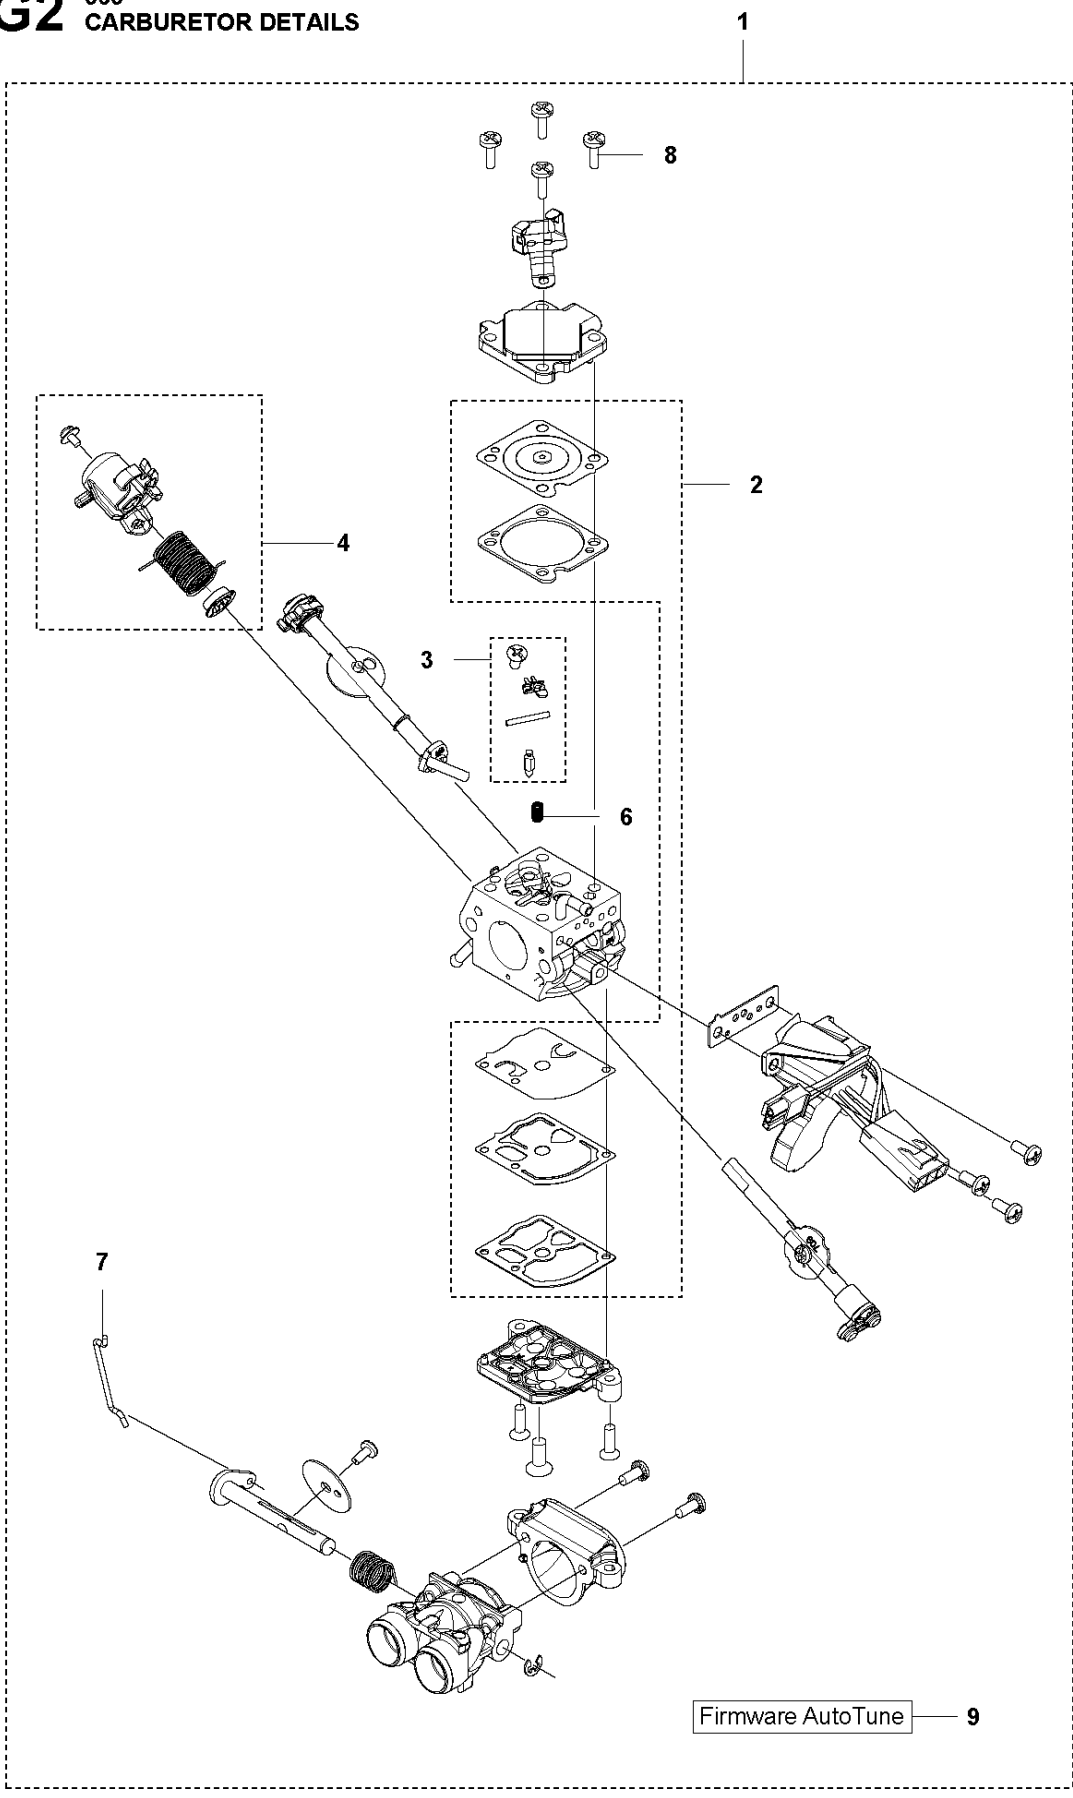

G2 565
CARBURETOR DETAILS

Firmware AutoTune — 9

Ref	Part No	Description	Remark	QTY	KIT
1	591 15 83-02	CARBURETTOR KIT	C1M-140062B	1	
2	522 51 89-01	KIT	GASKET KIT	1	1
3	590 19 15-01	CARBURETTOR	Metering Kit	1	1
4	590 19 16-01	CARBURETTOR	Throttle Lever Kit	1	1
6	537 38 34-01	SPRING		1	1
7	522 51 79-01	ROD		1	1
8	522 54 51-01	SCREW		4