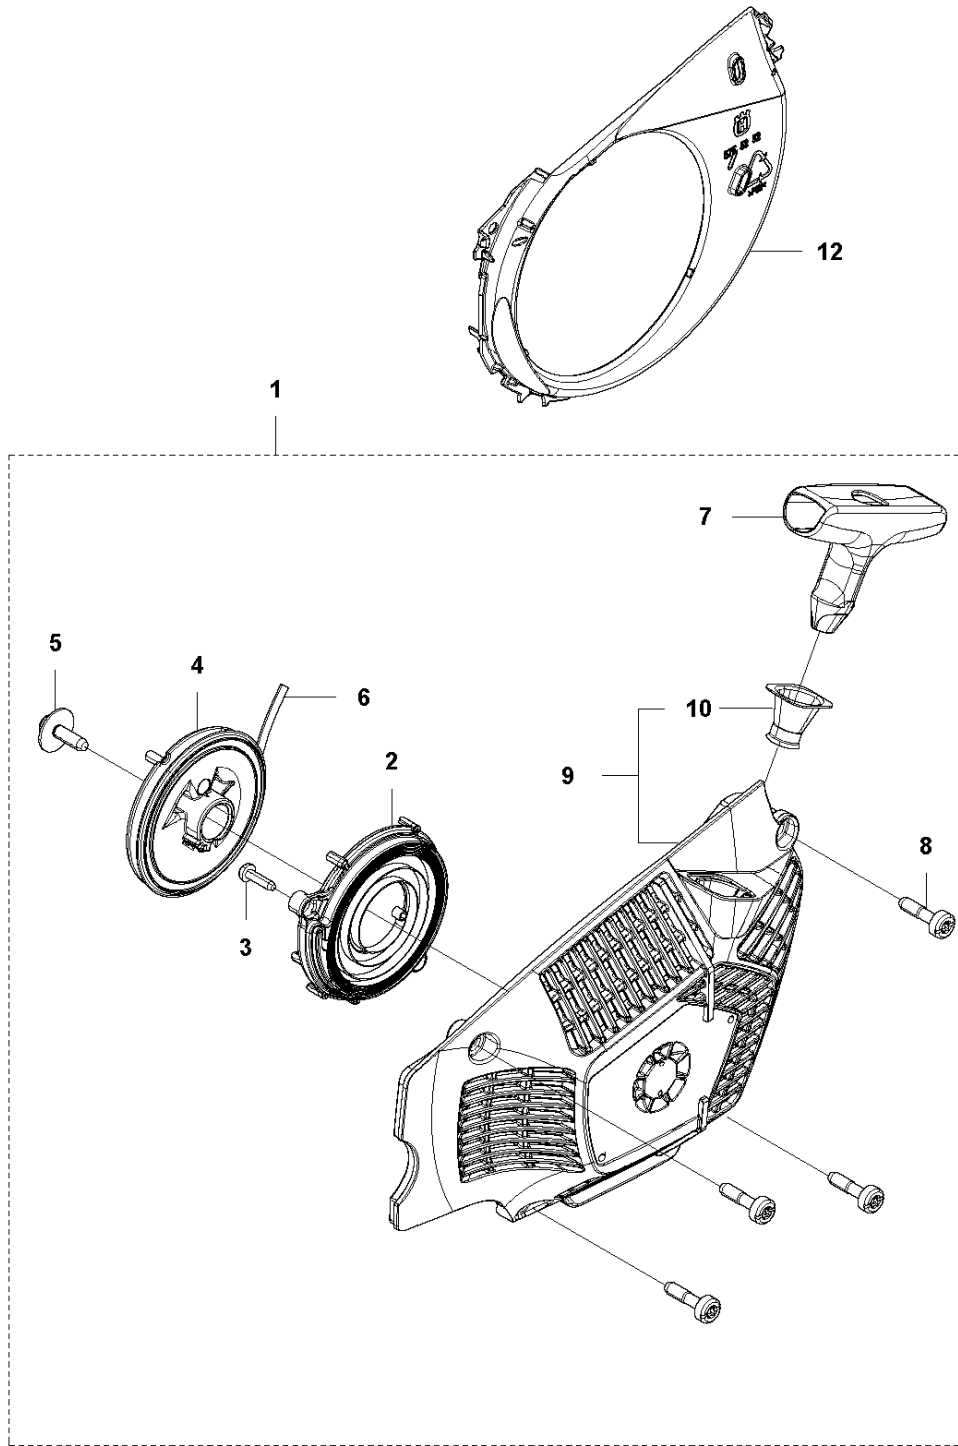

M 565
STARTER

Ref	Part No	Description	Remark	QTY	KIT
1	575 52 76-04	STARTER HOUSING		1	
2	505 15 79-02	SPRING CASSETTE ASSY		1	1
3	525 88 74-01	SCREW CITXPANT		2	1
4	505 15 81-01	STARTER PULLEY ASSY		1	1
5	576 35 66-01	SCREW ITXSCT		1	1
6	505 30 51-25	STARTER CORD		1	1
7	537 23 25-01	STARTER HANDLE		1	1
8	525 82 45-01	SCREW CITXPANMO		4	1
9	575 52 58-02	STARTER HOUSING		1	1
10	537 28 32-01	SLEEVE		1	1
11	575 39 64-03	DECAL		1	
12	575 52 52-01	BAFFLE		1