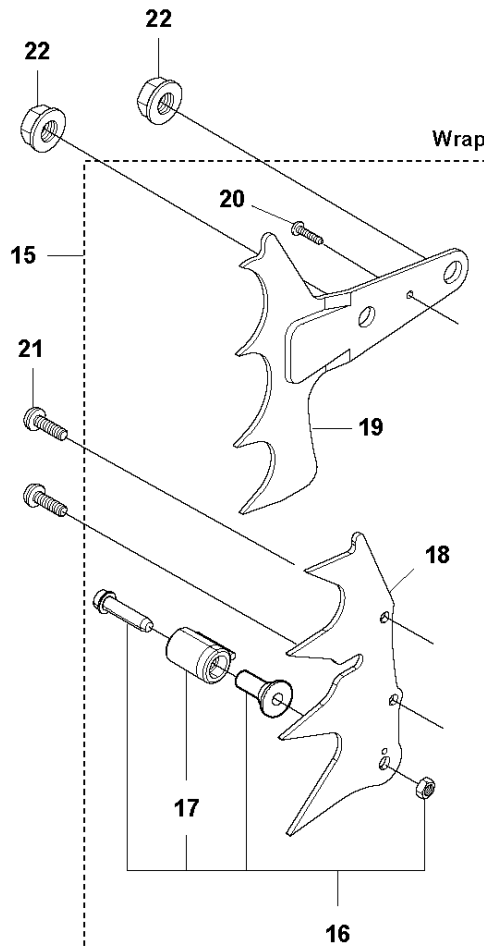

**B** 565  
CLUTCH & OIL PUMP

Ref	Part No	Description	Remark	QTY	KIT
1	577 60 38-01	CLUTCH DRUM ASSY		1	
2	503 43 20-01	NEEDLE HOLDER		1	1
3	501 59 80-02	RIM		1	1
4	503 75 24-01	WASHER		1	
5	503 27 21-01	E-CLIP		1	
6	586 79 84-04	CLUTCH ASSY		1	
7	537 36 06-01	CLUTCH SPRING		3	6
8	582 27 01-08	PUMP PINION		1	
9	589 02 84-01	OIL PUMP ASSY		1	
10	590 11 97-01	PUMP PISTON		1	9
11	590 12 01-01	OIL PUMP		1	9
12	576 98 74-01	OIL PRESSURE HOSE		1	
13	526 81 81-02	SCREW ITXSCM		2	
14	594 09 32-01	OIL HOSE		1	
15	501 54 41-02	OIL SCREEN		1	

**N** 565  
ACCESSORIES

Standard, outer

WINTER KIT 565

Wrap

Ref	Part No	Description	Remark	QTY KIT	
1	503 55 85-13	TOOL		1	
2	501 69 17-01	COMBINATION WRENCH		1	1
3	575 88 07-01	WRENCH		1	1
4	583 89 71-01	DIAGNOSTIC TOOL KIT		1	
5	576 18 34-01	CABLE ASSY	Diagnostic cable 14Mhz	1	4
6	576 95 22-01	CABLE ASSY	Diagnostic cable 8Mhz	1	4
7	575 52 75-01	WINTER KIT		1	
8	576 16 26-01	WINTER COVER		1	7
9	503 21 70-16	SCREW CCRPANT		2	7
10	740 42 01-00	O-RING		2	7
11	590 26 10-01	SPIKE	Std	1	
12	575 23 65-01	SPIKE		1	11
13	503 22 24-01	LOCK NUT		2	11
14	525 75 52-02	SCREW ITXSCFM		2	11
17	537 02 44-01	WEAR PROTECTION		1	16
18	537 01 72-01	SPIKE		1	15
19	503 92 27-01	SPIKE		1	15
20	525 88 74-02	SCREW CITXPANT		1	15
21	525 82 49-02	SCREW ITXSCM		2	
22	503 22 00-01	HEXAGON NUT		2	