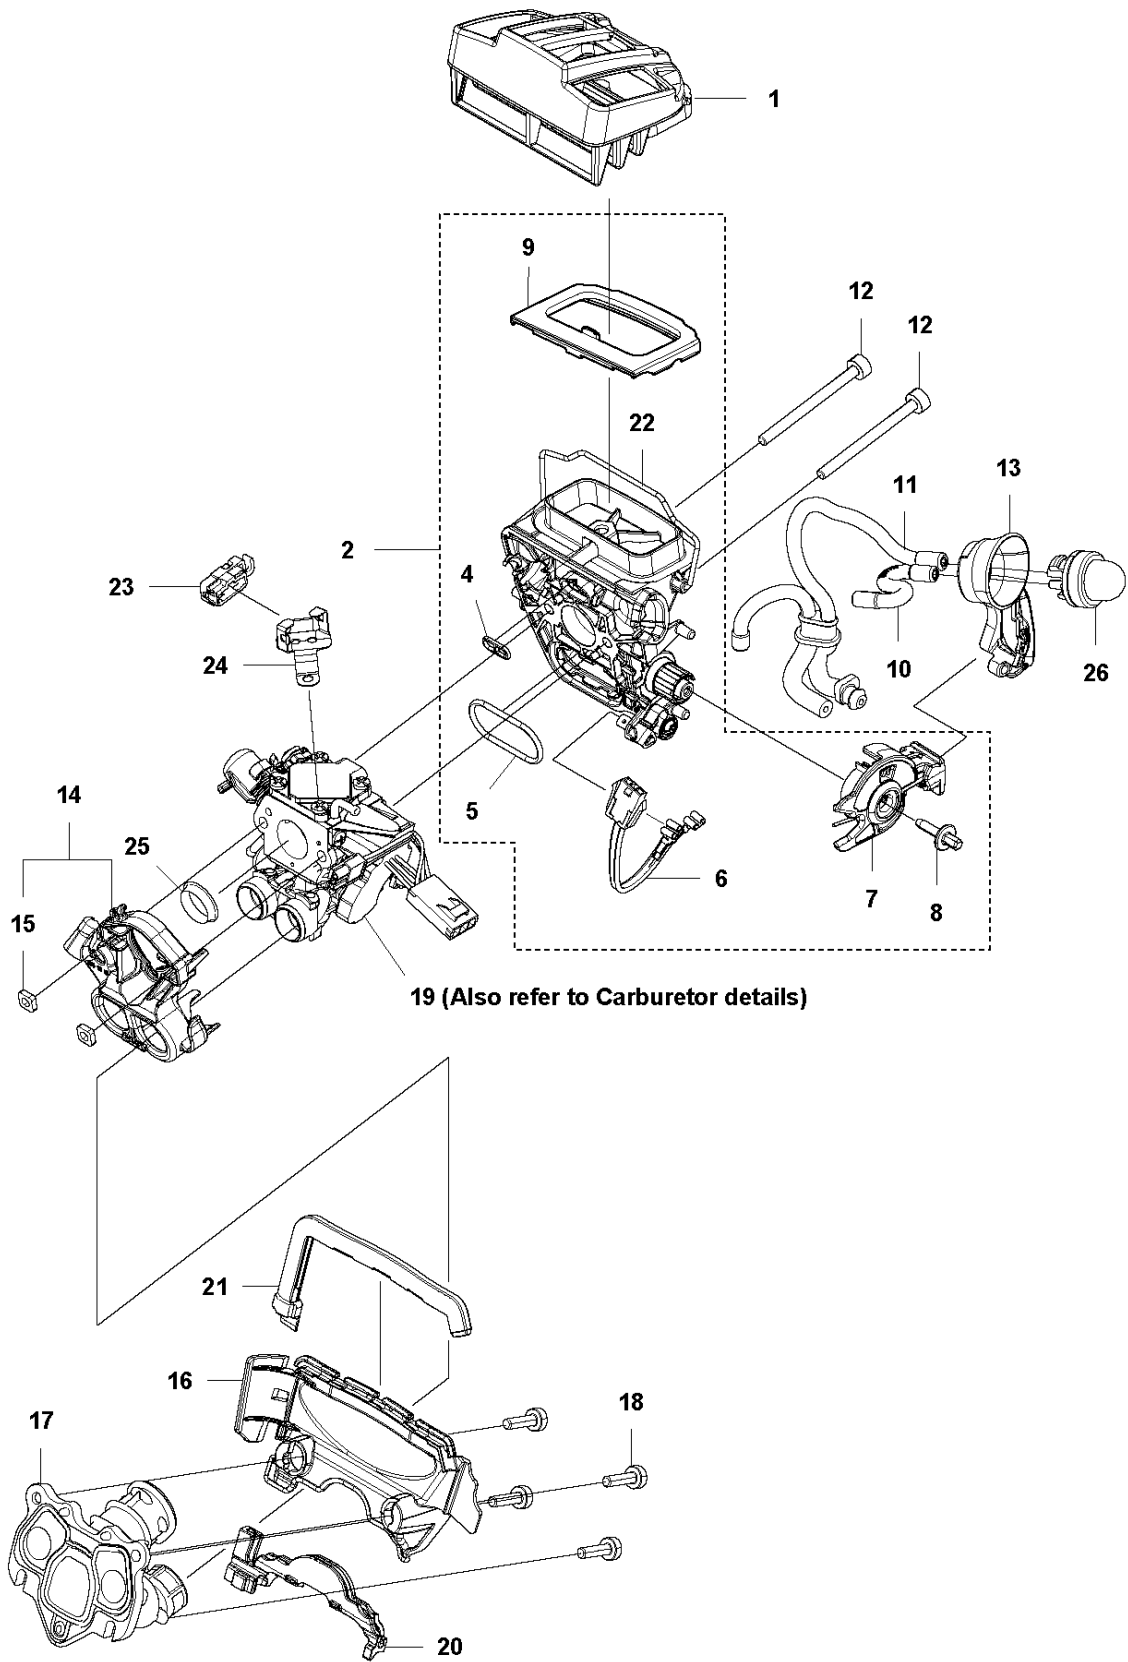

G1 565
CARBURETOR & AIRFILTER

Ref	Part No	Description	Remark	QTY	KIT
1	575 52 64-01	AIR FILTER ASSY	64 microns	1	
1	575 52 64-02	AIR FILTER ASSY	25 microns	1	
1	575 52 64-03	AIR FILTER ASSY	Non Woven	1	
2	577 41 90-05	INLET ELBOW	Std	1	
4	525 61 92-01	SEALING		1	2
5	525 61 90-01	SEALING		1	2
6	577 53 64-02	WIRING ASSY		1	2
7	510 01 72-02	CHOKE CONTROL ASSY		1	2
8	505 15 62-01	SCREW		1	2
9	589 37 84-01	SEALING		1	2
10	523 05 68-01	FUEL HOSE		1	
11	525 34 43-03	FUEL HOSE		1	
12	581 14 31-01	SCREW ITXSCFM		2	
13	525 58 81-01	SEALING		1	
14	505 16 52-02	FLANGE		1	
15	503 22 65-03	SQUARE NUT		2	14
16	501 18 20-01	BAFFLE		1	
17	575 23 53-01	INLET PIPE	Std	1	
17	575 23 53-02	INLET PIPE	For extrem cold conditions.	1	
18	526 81 81-01	SCREW ITXSCM		4	
19	591 15 83-02	CARBURETTOR KIT	C1M-140062B	1	
20	582 17 95-01	SEALING		1	
21	590 05 95-01	SEALING		1	
22	575 52 78-01	CLAMP		1	
23	589 34 07-01	CONTACT CLAMP		1	
24	589 34 06-01	RETAINER		1	
25	582 02 51-01	SUPPORT SLEEVE		1	
26	503 93 66-01	PURGE		1