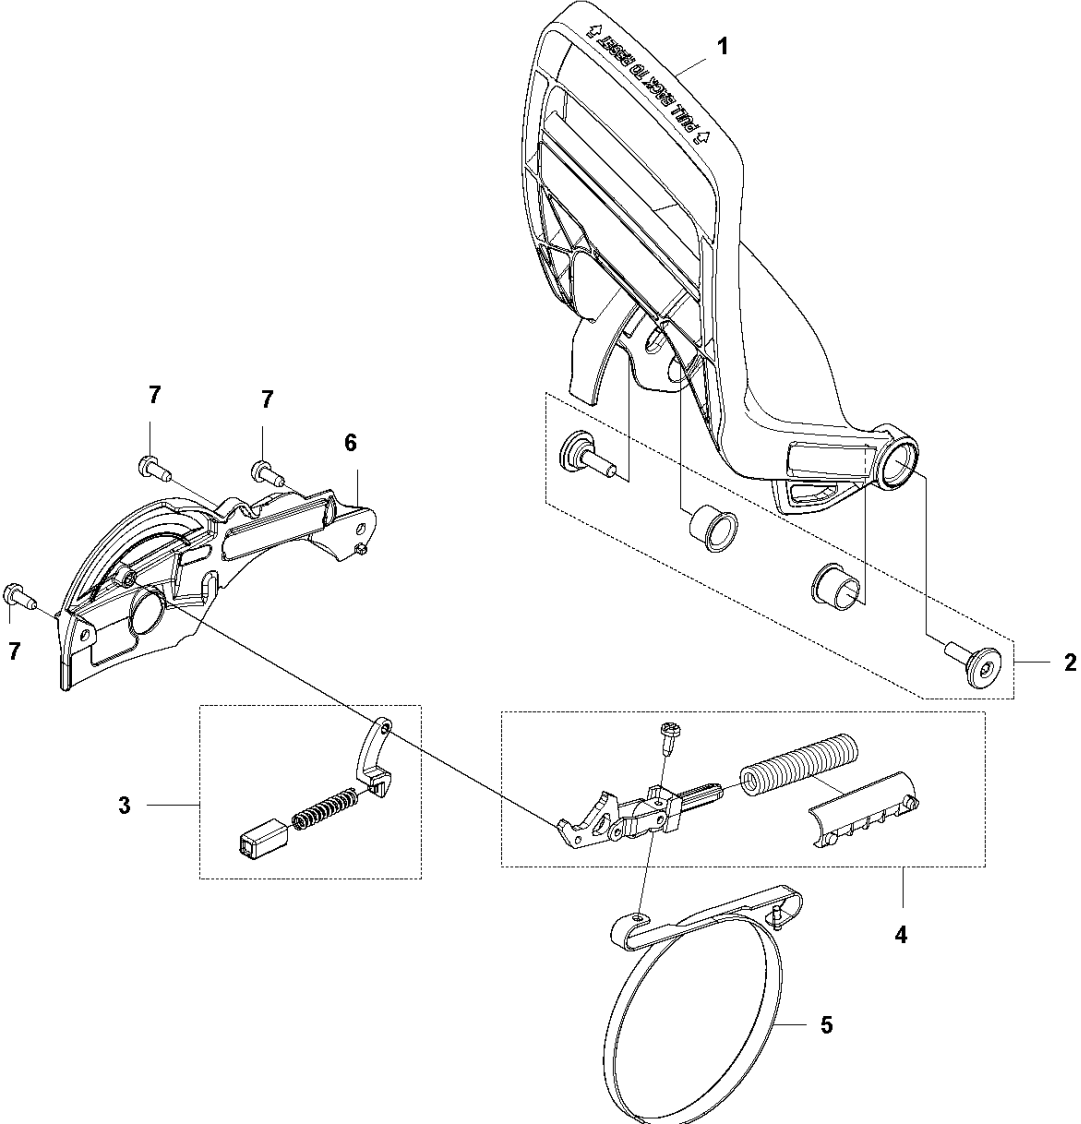

# SPARE PARTS LIST

CHAIN SAWS

565

**A1** 565  
CHAIN BRAKE

Ref	Part No	Description	Remark	QTY KIT
1	576 13 96-01	HAND GUARD		1
2	590 10 53-01	SCREW KIT		1
3	590 11 02-01	CHAIN BRAKE		1
4	590 10 56-02	KNEE JOINT		1
5	503 75 22-02	BRAKE BAND ASSY		1
6	574 82 56-01	COVER		1
7	582 21 33-01	SCREW		3

**A2** 565  
CLUTCH COVER

Ref	Part No	Description	Remark	QTY	KIT
1	575 23 59-08	CLUTCH COVER ASSY		1	
2	575 23 63-04	CLUTCH COVER		1	1
3	575 23 64-01	CHIP GUARD		1	1
4	526 22 18-01	SCREW CITXPANT		3	1
5	501 51 72-01	CHAIN GUIDE		1	1
6	576 42 43-01	COVER		1	1
7	505 19 73-01	NUT		2	1
9	590 10 47-01	CHAIN TENSIONER KIT		1	1
10	590 10 48-01	WORM SCREW		1	1
11	590 10 51-01	WORM WHEEL		1	1

**B** 565  
CLUTCH & OIL PUMP

Ref	Part No	Description	Remark	QTY	KIT
1	577 60 38-01	CLUTCH DRUM ASSY		1	
2	503 43 20-01	NEEDLE HOLDER		1	1
3	501 59 80-02	RIM		1	1
4	503 75 24-01	WASHER		1	
5	503 27 21-01	E-CLIP		1	
6	586 79 84-04	CLUTCH ASSY		1	
7	537 36 06-01	CLUTCH SPRING		3	6
8	582 27 01-08	PUMP PINION		1	
9	589 02 84-01	OIL PUMP ASSY		1	
10	590 11 97-01	PUMP PISTON		1	9
11	590 12 01-01	OIL PUMP		1	9
12	576 98 74-01	OIL PRESSURE HOSE		1	
13	526 81 81-02	SCREW ITXSCM		2	
14	594 09 32-01	OIL HOSE		1	
15	501 54 41-02	OIL SCREEN		1	

**C** 565  
CYLINDER COVER

Ref	Part No	Description	Remark	QTY KIT
1	579 79 88-01	CYLINDER COVER		1

**D** 565  
CYLINDER & PISTON

**12 (A)**