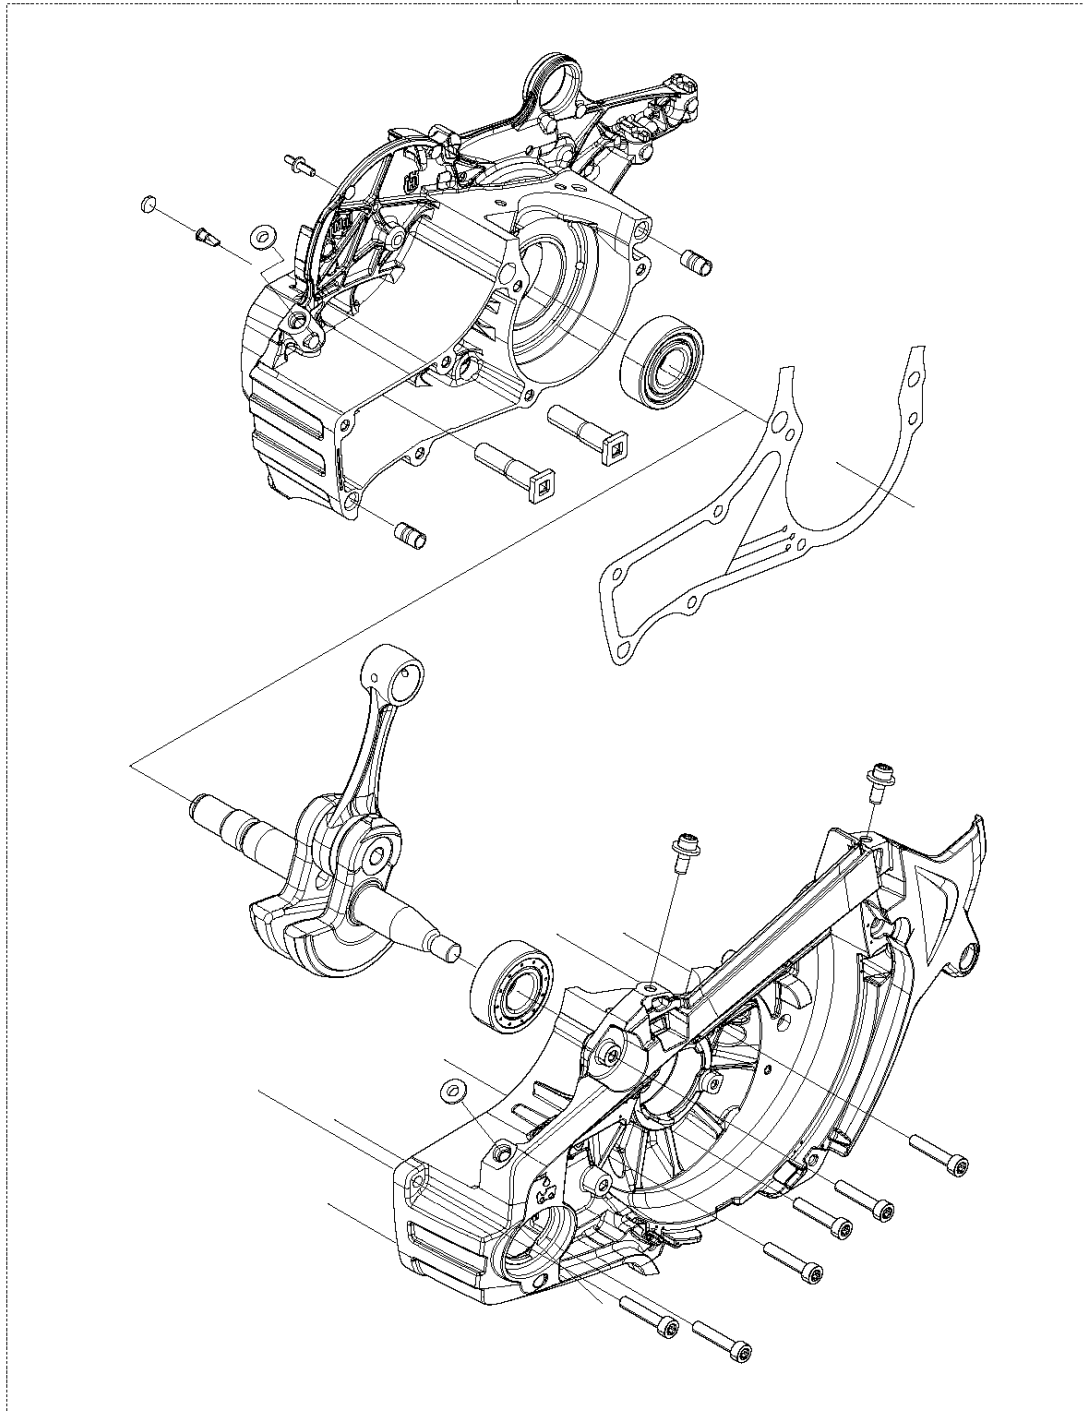

Ref	Part No	Description	Remark	QTY	KIT
1	503 55 85-13	TOOL		1	
2	501 69 17-01	COMBINATION WRENCH		1	1
3	575 88 07-01	WRENCH		1	1
4	583 89 71-01	DIAGNOSTIC TOOL KIT		1	
5	576 18 34-01	CABLE ASSY	Diagnostic cable 14Mhz	1	4
6	576 95 22-01	CABLE ASSY	Diagnostic cable 8Mhz	1	4
7	575 52 75-01	WINTER KIT		1	
8	576 16 26-01	WINTER COVER		1	7
9	503 21 70-16	SCREW CCRPANT		2	7
10	740 42 01-00	O-RING		2	7
11	590 26 10-01	SPIKE	Std	1	
12	575 23 65-01	SPIKE		1	11
13	503 22 24-01	LOCK NUT		2	11
14	525 75 52-02	SCREW ITXSCFM		2	11
17	537 02 44-01	WEAR PROTECTION		1	16
18	537 01 72-01	SPIKE		1	15
19	503 92 27-01	SPIKE		1	15
20	525 88 74-02	SCREW CITXPANT		1	15
21	525 82 49-02	SCREW ITXSCM		2	
22	503 22 00-01	HEXAGON NUT		2	

H2 565 CRANKCASE SHORT BLOCK

1