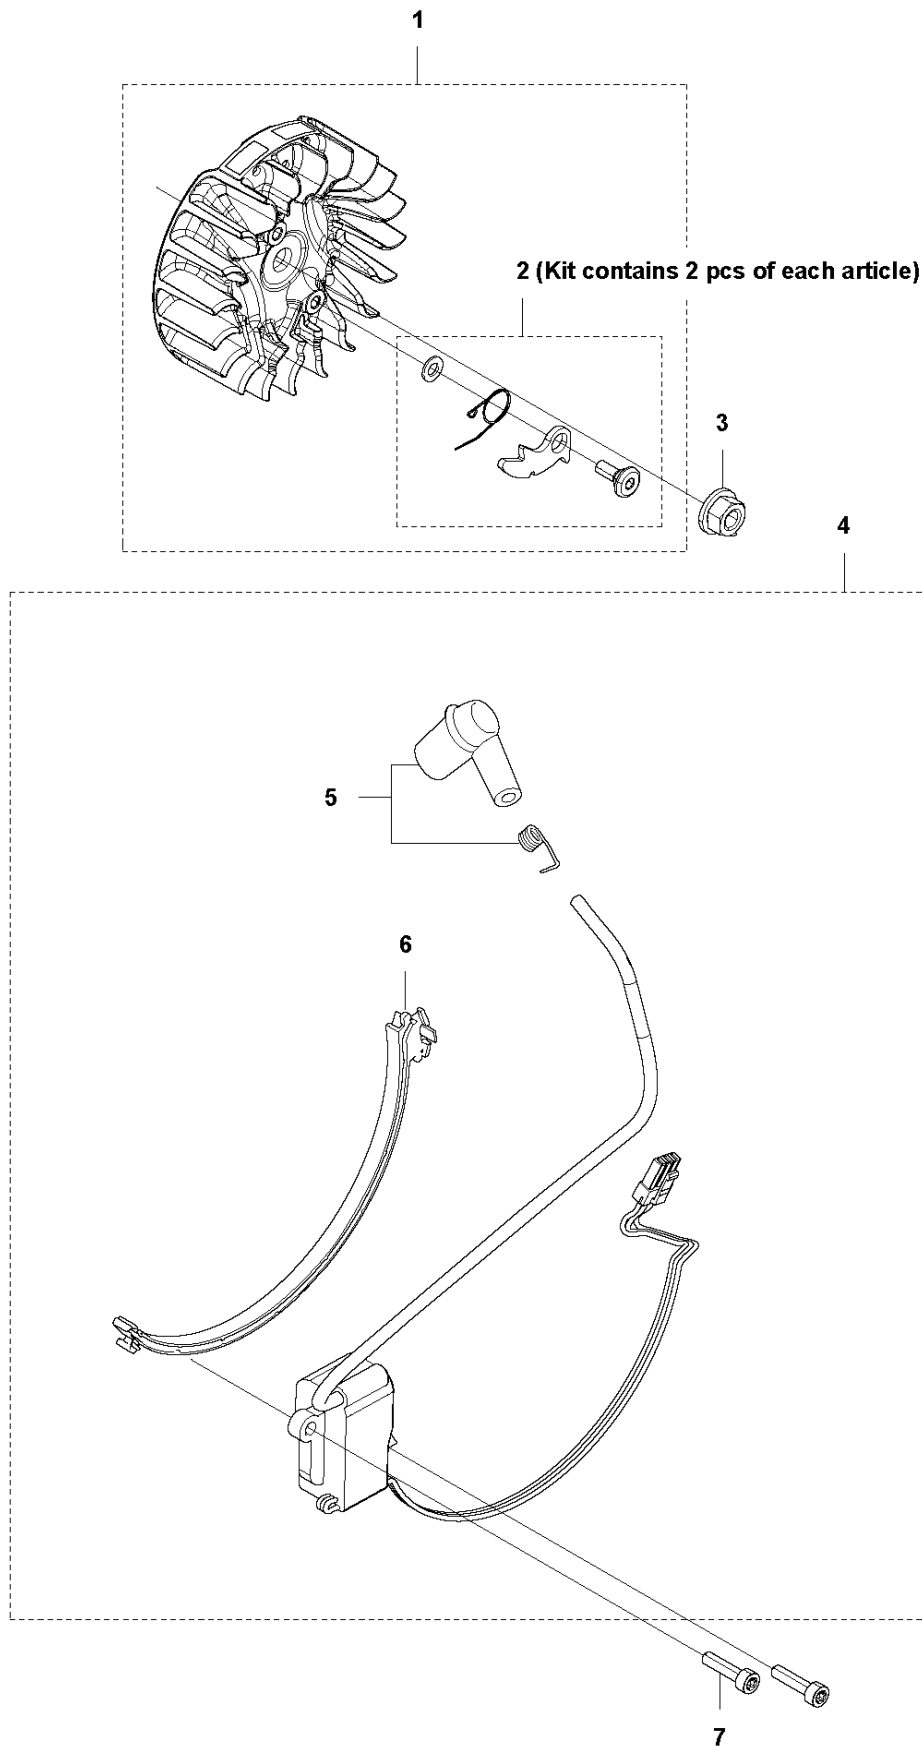

L 565
IGNITION SYSTEM

IGNITION SYSTEM

565

Ref	Part No	Description	Remark	QTY	KIT
1	576 77 72-01	FLYWHEEL ASSY	565	1	
2	590 28 13-01	PAWL	Kit	1	
3	503 22 04-01	NUT		1	
4	582 10 50-02	IGNITION MODULE ASSY		1	
5	590 29 88-01	SPARK PLUG CAP		1	4
6	579 45 18-01	WIRE HOLDER		1	4
7	525 82 49-02	SCREW ITXSCM		2