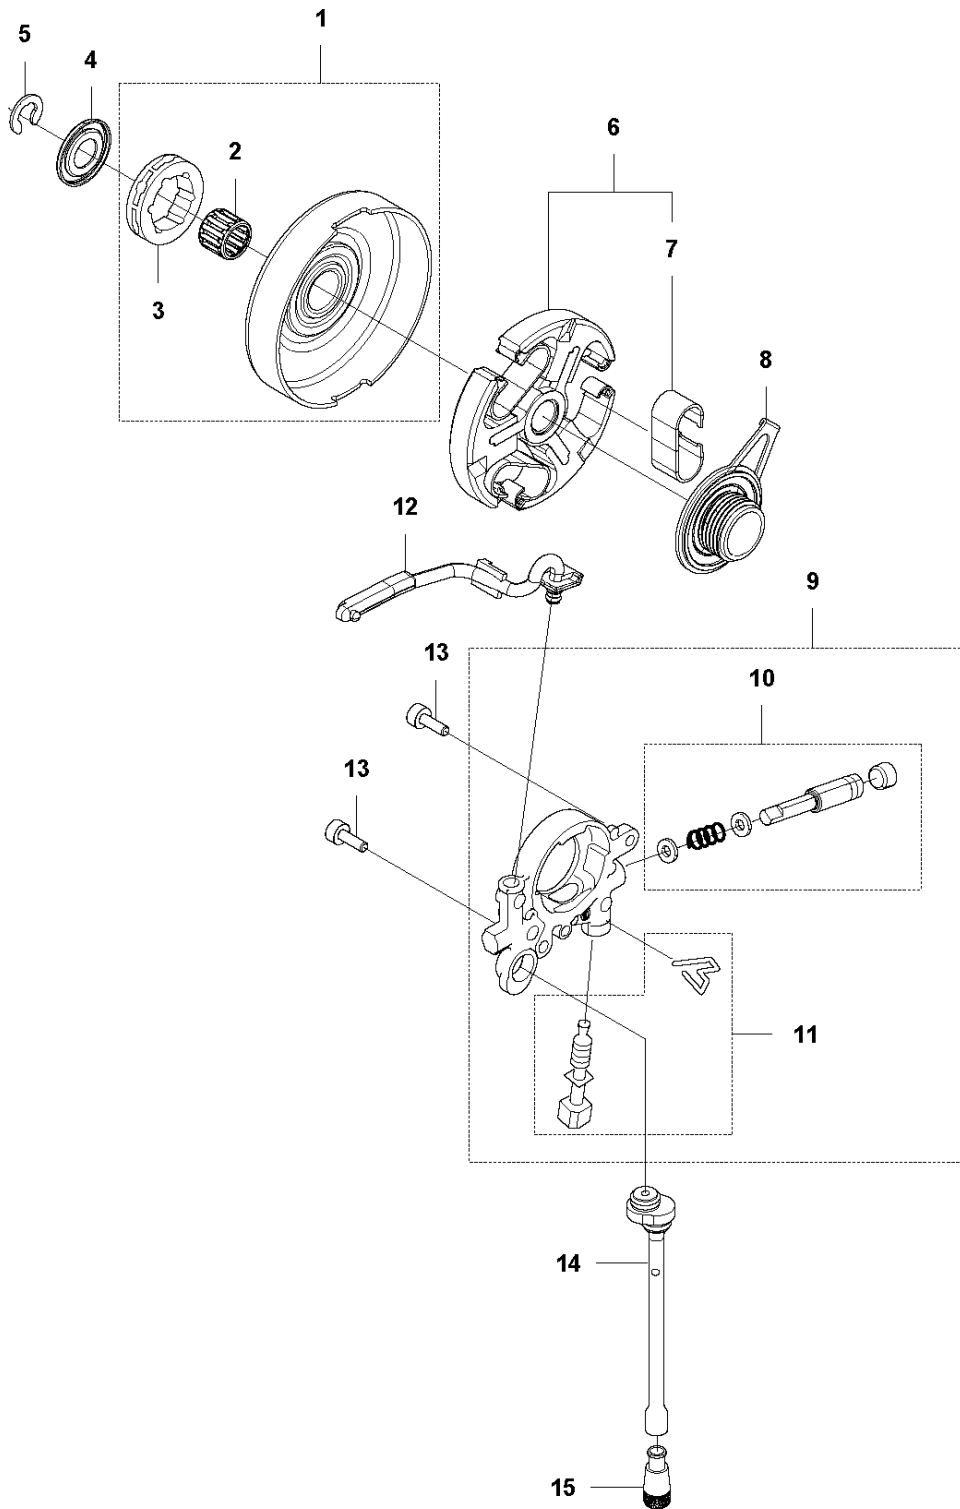

SPARE PARTS LIST

CHAIN SAWS

565

A1 565
CHAIN BRAKE

Ref	Part No	Description	Remark	QTY KIT
1	576 13 96-01	HAND GUARD		1
2	590 10 53-01	SCREW KIT		1
3	590 11 02-01	CHAIN BRAKE		1
4	590 10 56-02	KNEE JOINT		1
5	503 75 22-02	BRAKE BAND ASSY		1
6	574 82 56-01	COVER		1
7	582 21 33-01	SCREW		3

A2 565
CLUTCH COVER

Ref	Part No	Description	Remark	QTY KIT	
1	575 23 59-08	CLUTCH COVER ASSY		1	
2	575 23 63-04	CLUTCH COVER		1	1
3	575 23 64-01	CHIP GUARD		1	1
4	526 22 18-01	SCREW CITXPANT		3	1
5	501 51 72-01	CHAIN GUIDE		1	1
6	576 42 43-01	COVER		1	1
7	505 19 73-01	NUT		2	1
9	590 10 47-01	CHAIN TENSIONER KIT		1	1
10	590 10 48-01	WORM SCREW		1	1
11	590 10 51-01	WORM WHEEL		1	1

B 565
CLUTCH & OIL PUMP

Ref	Part No	Description	Remark	QTY	KIT
1	577 60 38-01	CLUTCH DRUM ASSY		1	
2	503 43 20-01	NEEDLE HOLDER		1	1
3	501 59 80-02	RIM		1	1
4	503 75 24-01	WASHER		1	
5	503 27 21-01	E-CLIP		1	
6	586 79 84-04	CLUTCH ASSY		1	
7	537 36 06-01	CLUTCH SPRING		3	6
8	582 27 01-08	PUMP PINION		1	
9	589 02 84-01	OIL PUMP ASSY		1	
10	590 11 97-01	PUMP PISTON		1	9
11	590 12 01-01	OIL PUMP		1	9
12	576 98 74-01	OIL PRESSURE HOSE		1	
13	526 81 81-02	SCREW ITXSCM		2	
14	594 09 32-01	OIL HOSE		1	
15	501 54 41-02	OIL SCREEN		1	

C 565
CYLINDER COVER

Ref	Part No	Description	Remark	QTY KIT
1	579 79 88-01	CYLINDER COVER		1

D 565
CYLINDER & PISTON

12 (A)

CYLINDER PISTON

565

Ref	Part No	Description	Remark	QTY KIT	
1	590 15 03-02	CYLINDER ASSY	565	1	
2	576 62 67-04	PISTON ASSY		1	1
3	576 62 74-01	PISTON RING		2	2
4	577 57 24-01	NEEDLE BEARING		1	1
5	737 43 12-00	SNAP RING		2	2
6	503 55 22-01	PLUG		1	1
7	584 28 87-01	DECOMPRESSION VALVE		1	
8	503 23 51-11	SPARK PLUG		1	
9	501 81 12-02	SCREW ITXSCM		4	
10	589 52 79-01	SLEEVE		4	
11	577 23 98-01	GASKET		1	12
12	578 86 47-01	GASKET KIT		1	