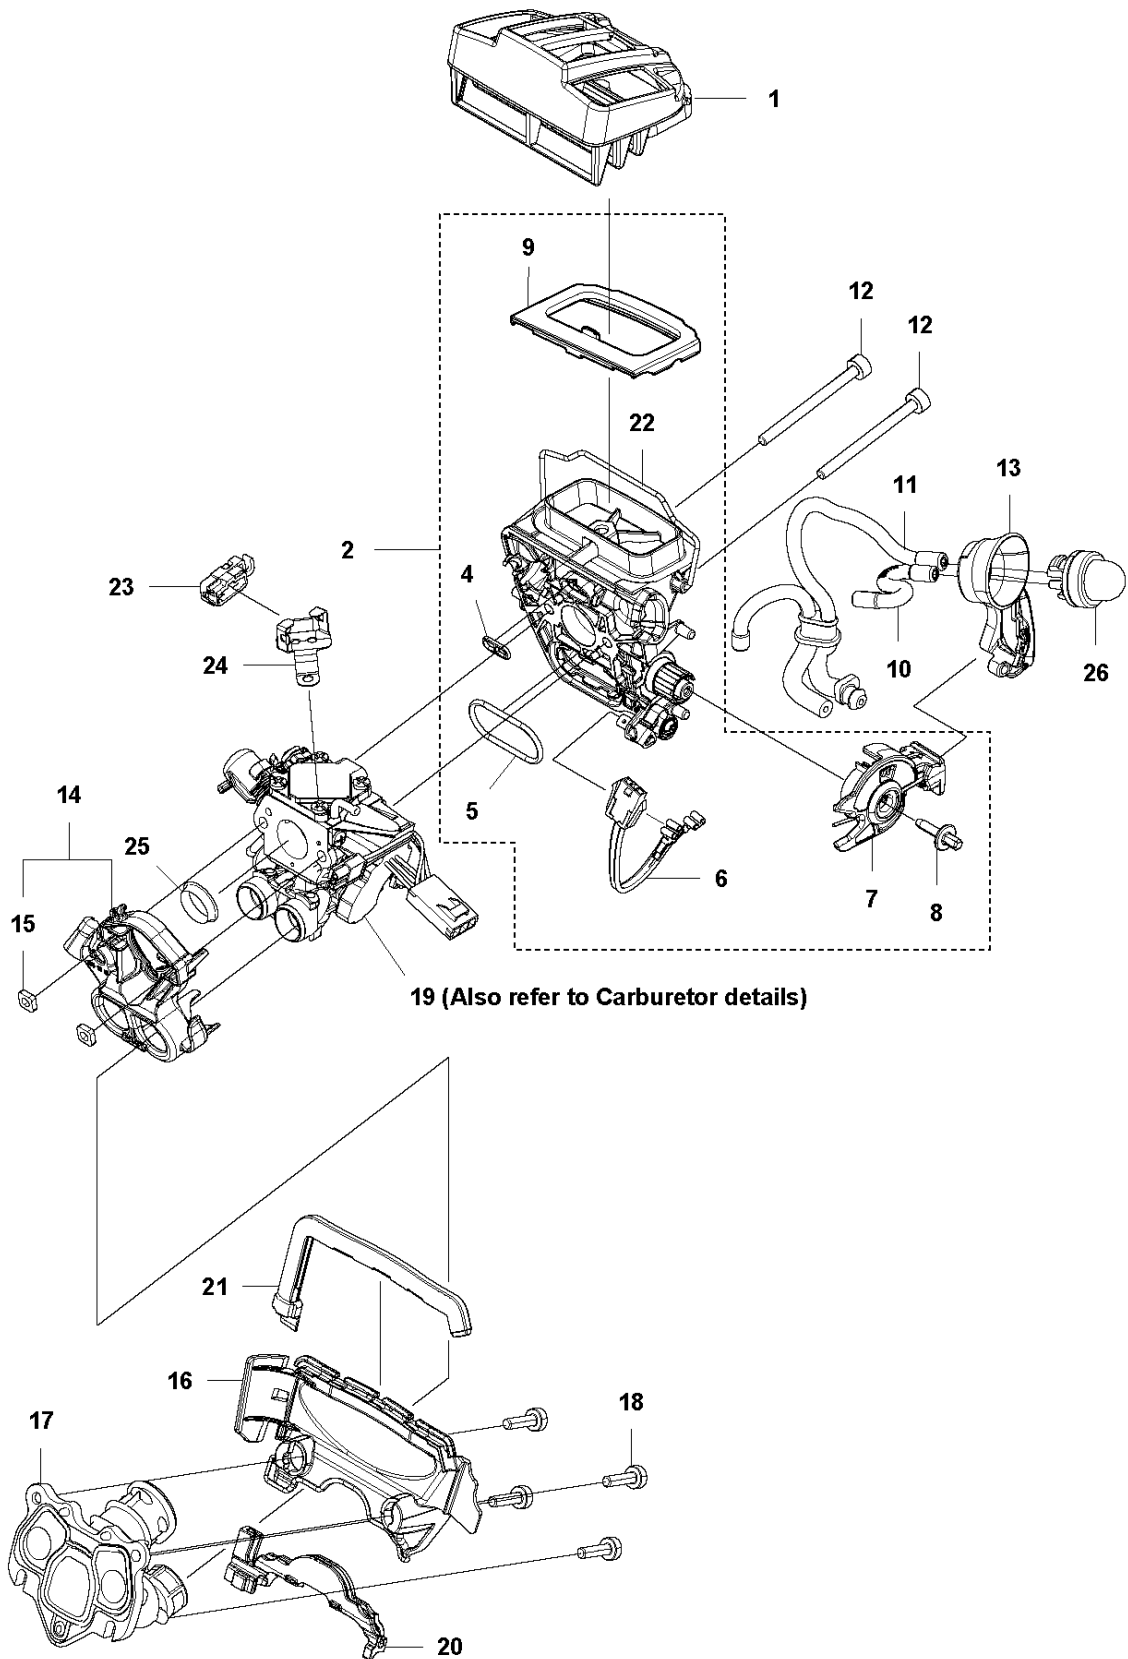

G1 565
CARBURETOR & AIRFILTER

Ref	Part No	Description	Remark	QTY	KIT
1	596 76 23-01	AIR FILTER ASSY	Non Woven Nature	1	
1	596 76 23-02	AIR FILTER ASSY	25 µm Yellow	1	
1	596 76 23-03	AIR FILTER ASSY	64 µm Black	1	
2	577 41 90-05	INLET ELBOW	Std	1	
4	525 61 92-01	SEALING		1	2
5	525 61 90-01	SEALING		1	2
6	577 53 64-02	WIRING ASSY		1	2
7	510 01 72-02	CHOKE CONTROL ASSY		1	2
8	505 15 62-01	SCREW		1	2
9	589 37 84-01	SEALING		1	2
10	523 05 68-01	FUEL HOSE		1	
11	525 34 43-03	FUEL HOSE		1	
12	581 14 31-01	SCREW ITXSCFM		2	
13	525 58 81-01	SEALING		1	
14	505 16 52-02	FLANGE		1	
15	503 22 65-03	SQUARE NUT		2	14
16	501 18 20-01	BAFFLE		1	
17	575 23 53-01	INLET PIPE	Std	1	
17	575 23 53-02	INLET PIPE	For extrem cold conditions.	1	
18	526 81 81-01	SCREW ITXSCM		4	
19	591 15 83-02	CARBURETTOR KIT	C1M-140062B	1	
20	582 17 95-01	SEALING		1	
21	590 05 95-01	SEALING		1	
22	575 52 78-01	CLAMP		1	
23	589 34 07-01	CONTACT CLAMP		1	
24	589 34 06-01	RETAINER		1	
25	582 02 51-01	SUPPORT SLEEVE		1	
26	503 93 66-01	PURGE		1