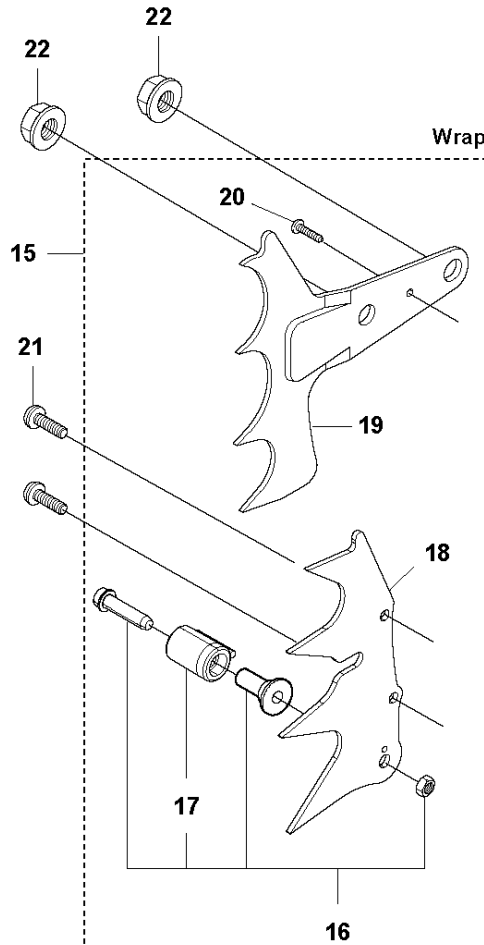

B 565
CLUTCH & OIL PUMP

Ref	Part No	Description	Remark	QTY	KIT
1	577 60 38-01	CLUTCH DRUM ASSY		1	
2	503 43 20-01	NEEDLE HOLDER		1	1
3	501 59 80-02	RIM		1	1
4	503 75 24-01	WASHER		1	
5	503 27 21-01	E-CLIP		1	
6	586 79 84-04	CLUTCH ASSY		1	
7	537 36 06-01	CLUTCH SPRING		3	6
8	582 27 01-08	PUMP PINION		1	
9	589 02 84-01	OIL PUMP ASSY		1	
10	590 11 97-01	PUMP PISTON		1	9
11	590 12 01-01	OIL PUMP		1	9
12	576 98 74-01	OIL PRESSURE HOSE		1	
13	526 81 81-02	SCREW ITXSCM		2	
14	594 09 32-01	OIL HOSE		1	
15	501 54 41-02	OIL SCREEN		1	

N 565
ACCESSORIES

Standard, outer

WINTER KIT 565

Wrap

Ref	Part No	Description	Remark	QTY	KIT
1	503 55 85-13	TOOL		1	
2	501 69 17-01	COMBINATION WRENCH		1	1
3	575 88 07-01	WRENCH		1	1
4	583 89 71-01	DIAGNOSTIC TOOL KIT		1	
5	576 18 34-01	CABLE ASSY	Diagnostic cable 14Mhz	1	4
6	576 95 22-01	CABLE ASSY	Diagnostic cable 8Mhz	1	4
7	575 52 75-01	WINTER KIT		1	
8	576 16 26-01	WINTER COVER		1	7
9	503 21 70-16	SCREW CCRPANT		2	7
10	740 42 01-00	O-RING		2	7
11	590 26 10-01	SPIKE	Std	1	
12	575 23 65-01	SPIKE		1	11
13	503 22 24-01	LOCK NUT		2	11
14	525 75 52-02	SCREW ITXSCFM		2	11
17	537 02 44-01	WEAR PROTECTION		1	16
18	537 01 72-01	SPIKE		1	15
19	503 92 27-01	SPIKE		1	15
20	525 88 74-02	SCREW CITXPANT		1	15
21	525 82 49-02	SCREW ITXSCM		2	
22	503 22 00-01	HEXAGON NUT		2	

1. Air filter

New version

H = 46 mm

596 76 23-01/-02/-03

Old version

H = 51 mm

575 52 66-01/-02/-03