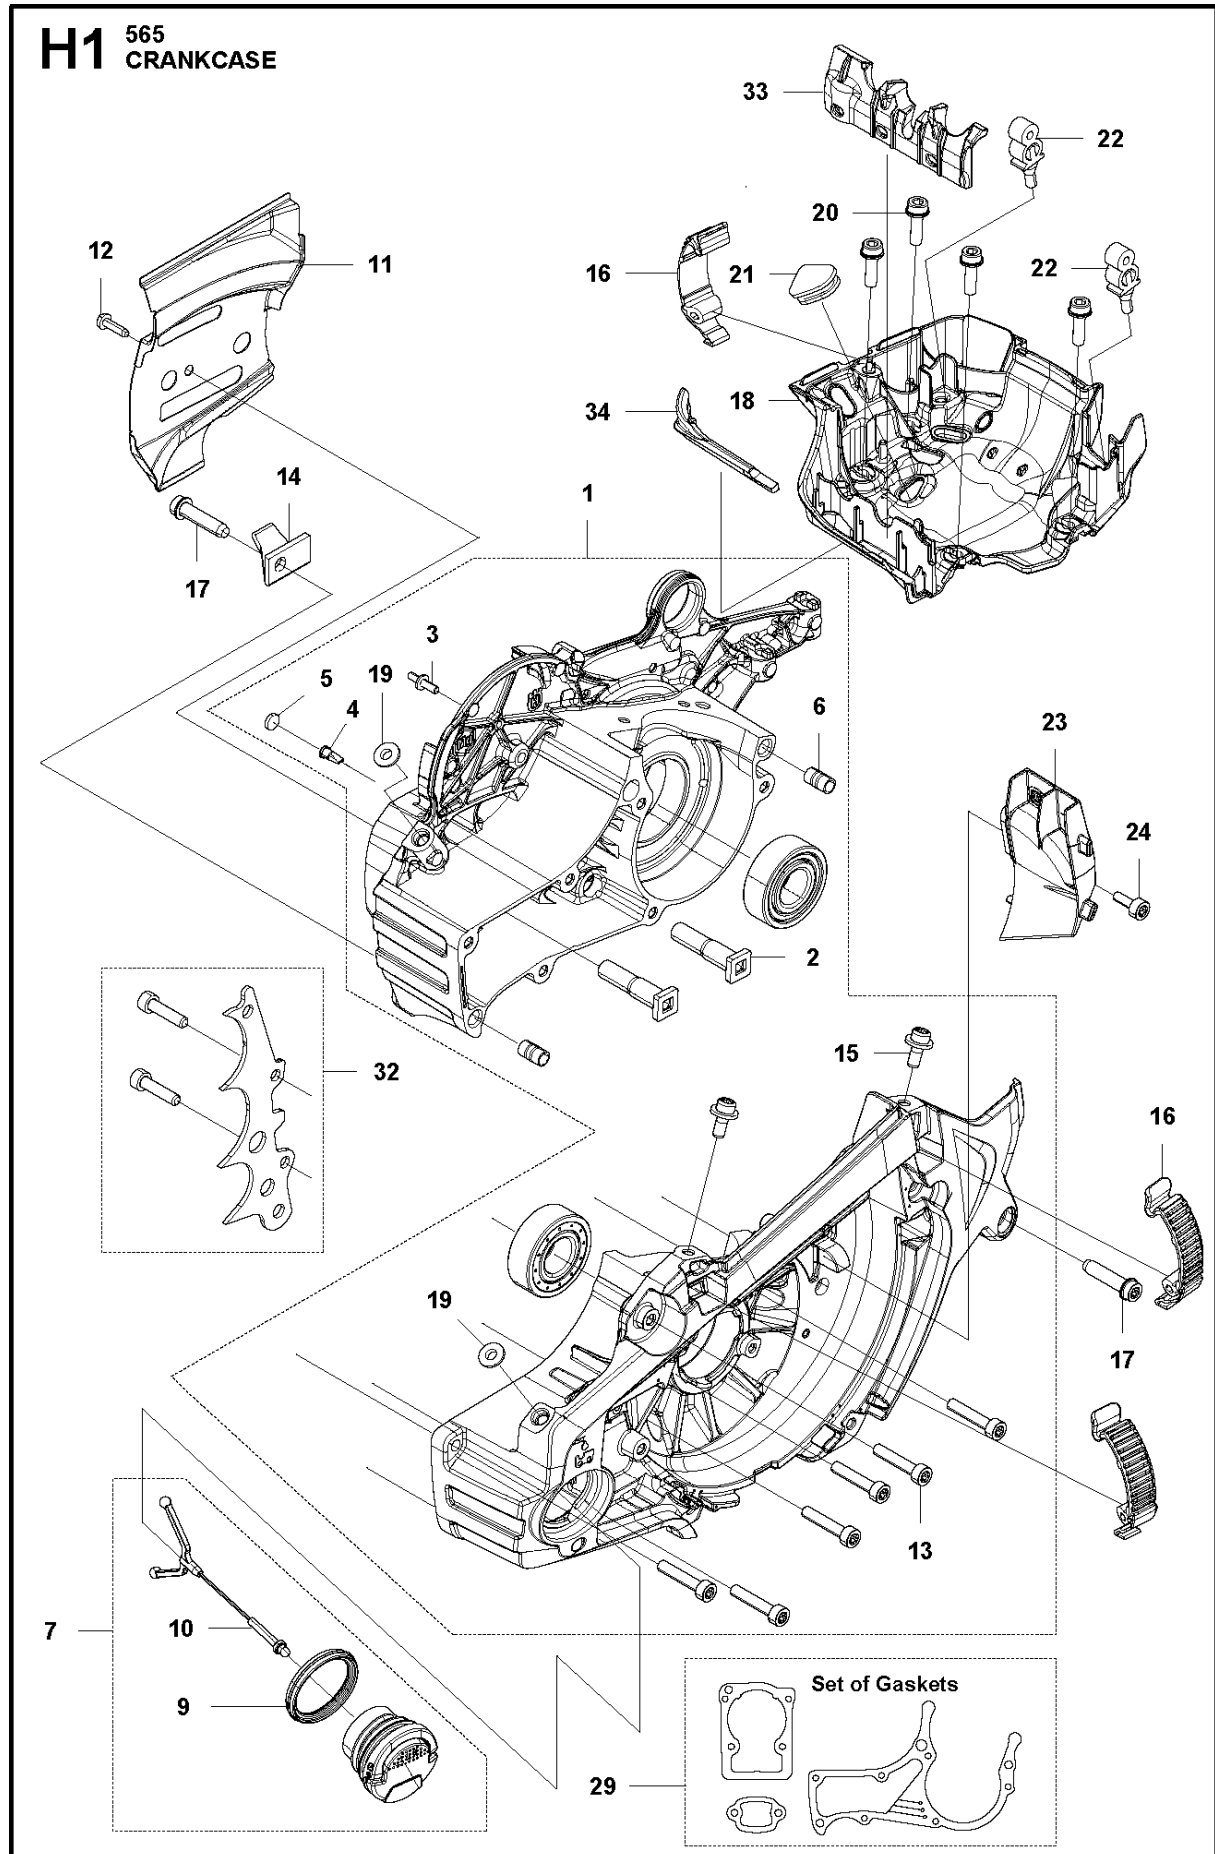

H1 565 CRANKCASE

Ref	Part No	Description	Remark	QTY	KIT
1	590 19 56-04	CRANKCASE ASSY	565	1	
2	537 05 13-01	BAR BOLT		2	1
3	537 20 30-01	PIN KNEE-JOINT		1	1
4	530 02 61-19	CHECK VALVE		1	1
5	537 40 35-01	FILTER		1	1
6	593 80 60-01	GUIDE BUSHING		2	1
7	522 62 00-03	TANK CAP ASSY		1	
9	589 24 11-01	GASKET		1	7
10	503 57 89-01	HOLDER		1	7
11	575 61 63-01	CHAIN GUIDE PLATE		1	
12	526 22 18-01	SCREW CITXPANT		1	
13	575 84 11-04	SCREW ITXSCM		6	
14	537 37 79-02	CHAIN CATCHER		1	
15	525 82 44-01	SCREW ITXSCM		2	
16	503 89 47-01	SNAP LOCKING		3	
17	525 79 81-03	SCREW ITXSCFT		2	
18	582 17 93-01	CARBURETTOR AREA BASE		1	
19	583 09 84-01	FIXING WASHER		1	1
20	525 75 52-02	SCREW ITXSCFM		4	
21	581 55 92-01	BELLOWS		1	
22	503 86 93-01	SUPPORT	Mounting	2	
23	589 34 05-02	AIR NOZZLE		1	
24	574 35 35-05	SCREW ITXSCM		1	
29	578 86 47-01	GASKET KIT		1	
32	590 26 10-02	SPIKE	Kit - Inner Std	1	
33	582 17 96-01	SEALING		1	
34	589 34 90-01	SEALING		1