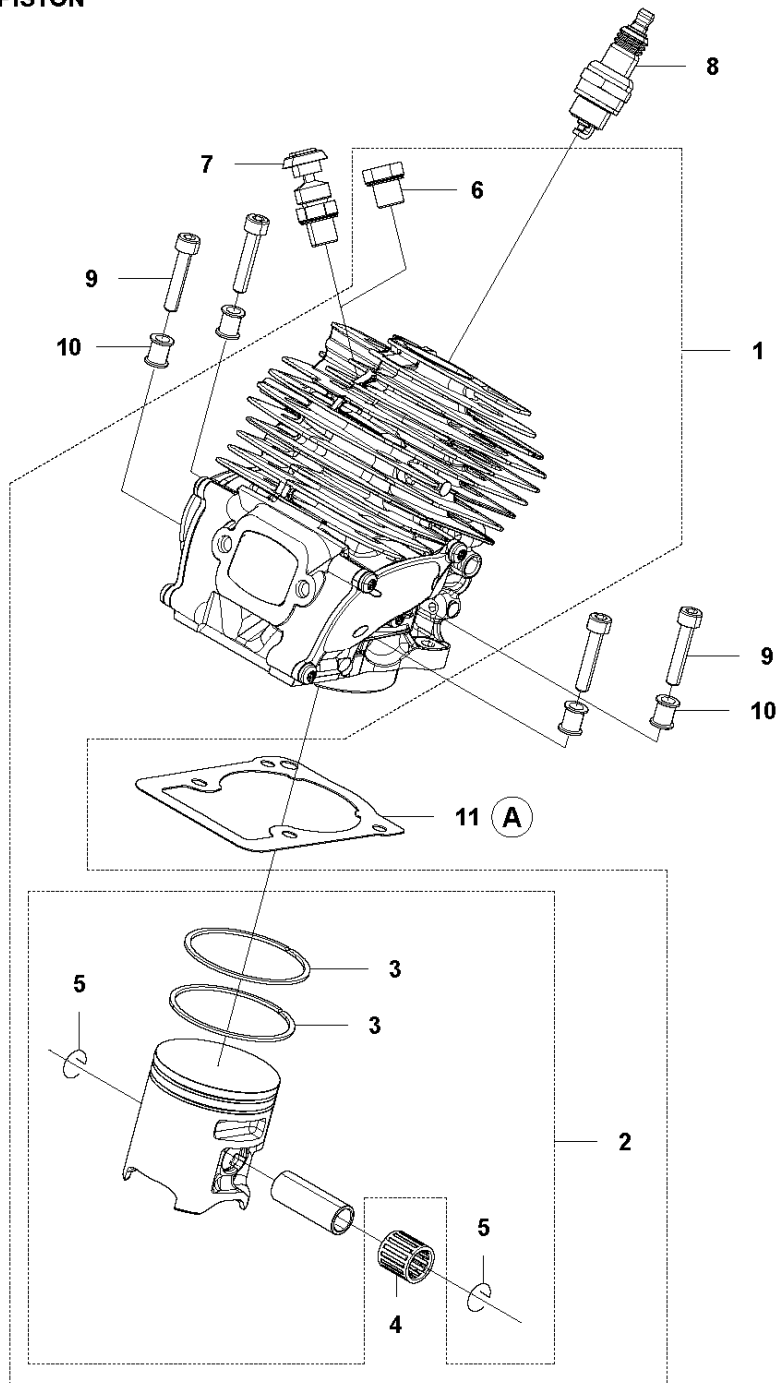

SPARE PARTS LIST

CHAIN SAWS

565

A1 565
CHAIN BRAKE

Ref	Part No	Description	Remark	QTY KIT
1	576 13 96-01	HAND GUARD		1
2	590 10 53-01	SCREW KIT		1
3	590 11 02-01	CHAIN BRAKE		1
4	590 10 56-02	KNEE JOINT		1
5	503 75 22-02	BRAKE BAND ASSY		1
6	574 82 56-01	COVER		1
7	582 21 33-01	SCREW		3

A2 565
CLUTCH COVER

Ref	Part No	Description	Remark	QTY KIT	
1	575 23 59-08	CLUTCH COVER ASSY		1	
2	575 23 63-04	CLUTCH COVER		1	1
3	575 23 64-01	CHIP GUARD		1	1
4	526 22 18-01	SCREW CITXPANT		3	1
5	501 51 72-01	CHAIN GUIDE		1	1
6	576 42 43-01	COVER		1	1
7	505 19 73-01	NUT		2	1
9	590 10 47-01	CHAIN TENSIONER KIT		1	1
10	590 10 48-01	WORM SCREW		1	1
11	590 10 51-01	WORM WHEEL		1	1

B 565
CLUTCH & OIL PUMP

Ref	Part No	Description	Remark	QTY	KIT
1	577 60 38-01	CLUTCH DRUM ASSY		1	
2	503 43 20-01	NEEDLE HOLDER		1	1
3	501 59 80-02	RIM		1	1
4	503 75 24-01	WASHER		1	
5	503 27 21-01	E-CLIP		1	
6	586 79 84-04	CLUTCH ASSY		1	
7	537 36 06-01	CLUTCH SPRING		3	6
8	582 27 01-08	PUMP PINION		1	
9	589 02 84-01	OIL PUMP ASSY		1	
10	590 11 97-01	PUMP PISTON		1	9
11	590 12 01-01	OIL PUMP		1	9
12	576 98 74-01	OIL PRESSURE HOSE		1	
13	526 81 81-02	SCREW ITXSCM		2	
14	594 09 32-01	OIL HOSE		1	
15	501 54 41-02	OIL SCREEN		1	

C 565
CYLINDER COVER

Ref	Part No	Description	Remark	QTY KIT
1	579 79 88-01	CYLINDER COVER		1

D 565
CYLINDER & PISTON

12 (A)

CYLINDER PISTON

565

Ref	Part No	Description	Remark	QTY KIT	
1	590 15 03-02	CYLINDER ASSY	565	1	
2	576 62 67-04	PISTON ASSY		1	1
3	576 62 74-01	PISTON RING		2	2
4	577 57 24-01	NEEDLE BEARING		1	1
5	737 43 12-00	SNAP RING		2	2
6	503 55 22-01	PLUG		1	1
7	584 28 87-01	DECOMPRESSION VALVE		1	
8	503 23 51-11	SPARK PLUG		1	
9	501 81 12-02	SCREW ITXSCM		4	
10	589 52 79-01	SLEEVE		4	
11	577 23 98-01	GASKET		1	12
12	578 86 47-01	GASKET KIT		1	