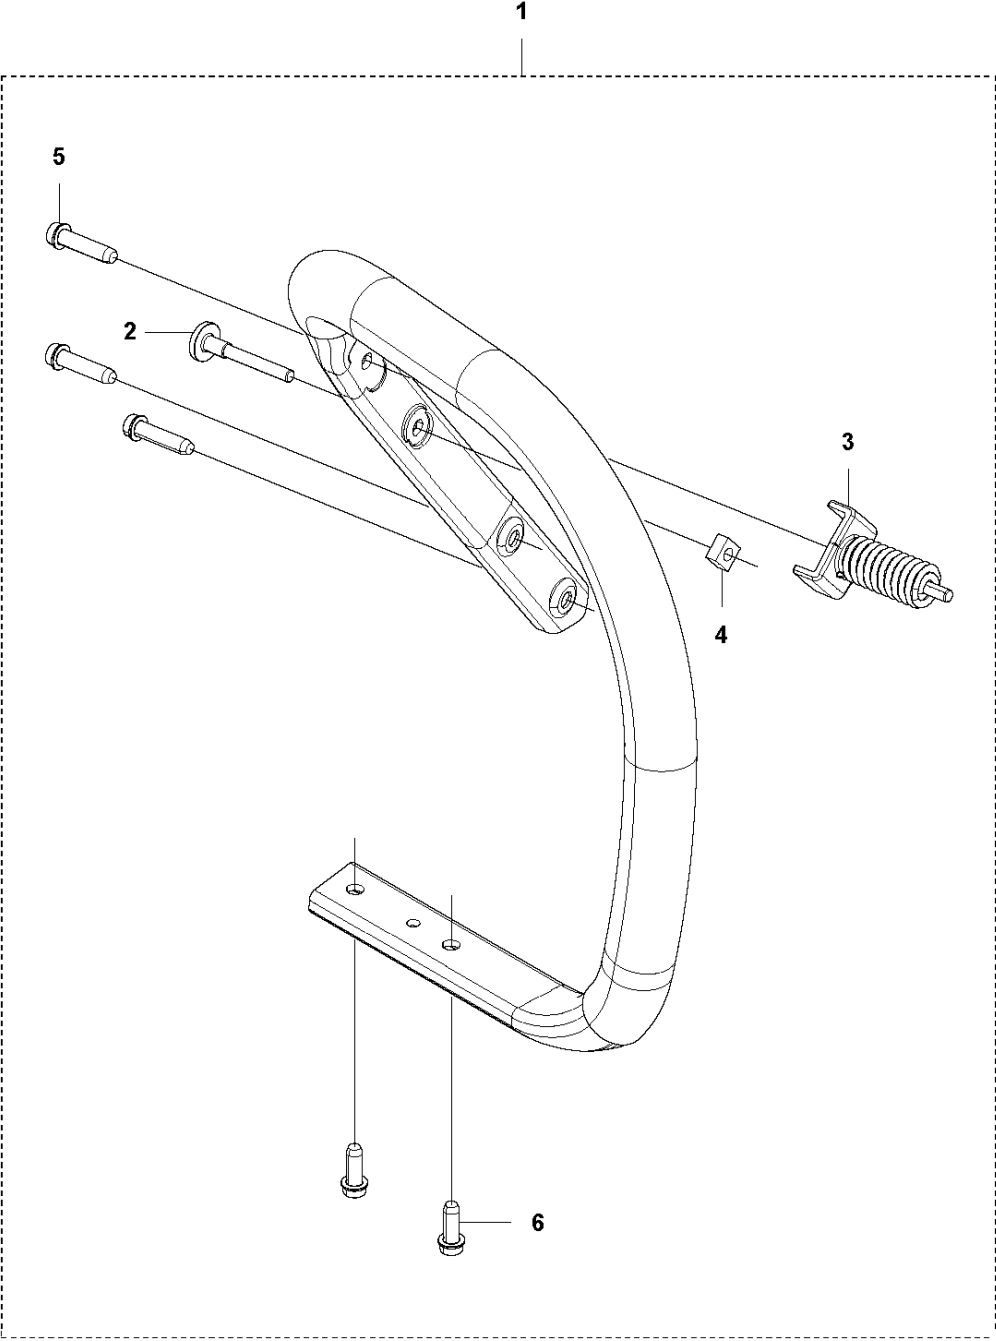

K 565
HANDLE

Ref	Part No	Description	Remark	QTY	KIT
1	579 48 43-01	FRONT HANDLE ASSY		1	
2	504 06 45-01	SCREW ITXPANM		1	
3	575 01 53-01	ANTIVIBRATION ELEMENT		1	1
3	575 01 53-03	ANTIVIBRATION ELEMENT	Hard	1	
4	503 22 66-01	SQUARE NUT		1	1
5	525 79 81-03	SCREW ITXSCFT		3	1
6	525 75 51-01	SCREW ITXSCFM		2	1