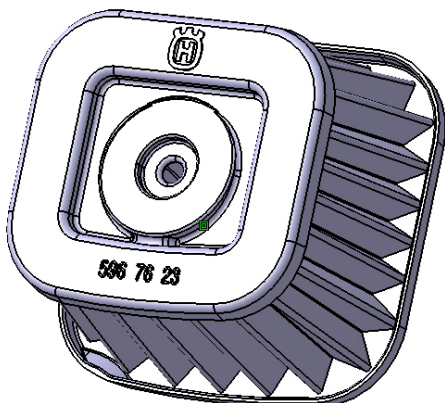

1. Air filter

New version

H = 46 mm

596 76 23-01/-02/-03

Old version

H = 51 mm

575 52 66-01/-02/-03