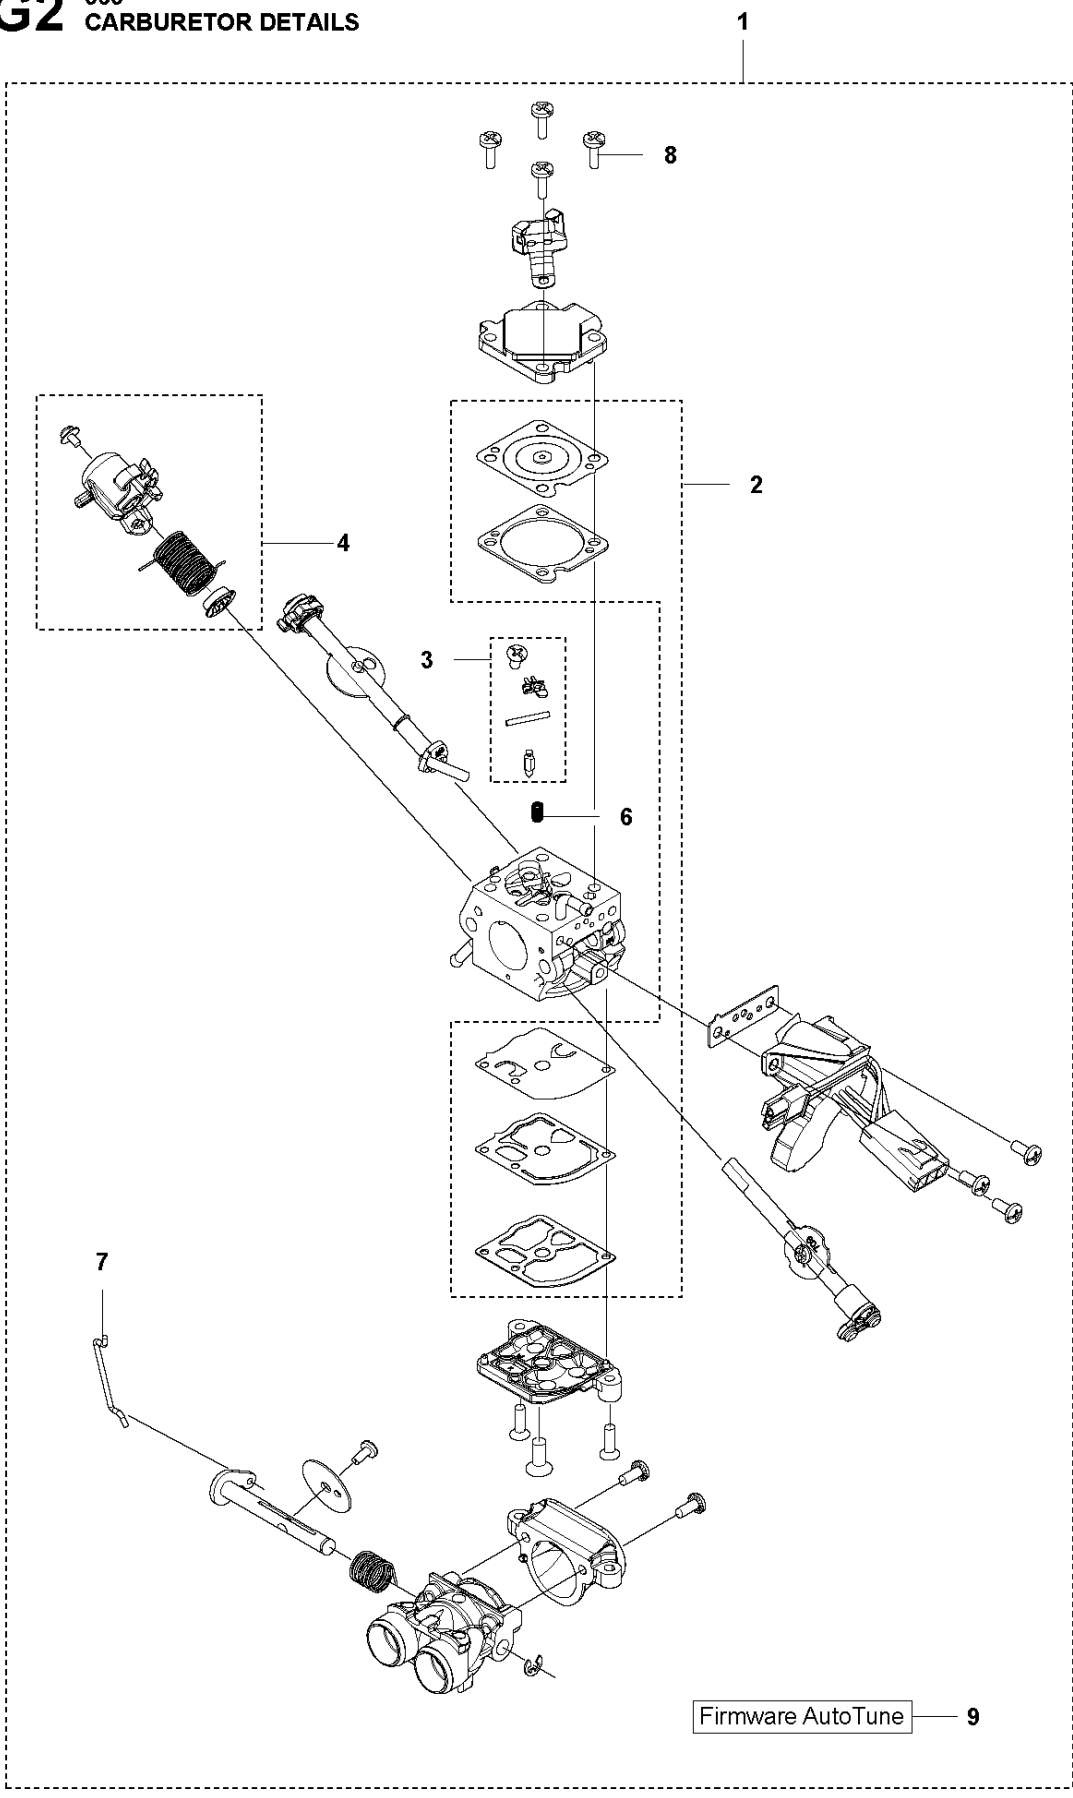

B 565
CLUTCH & OIL PUMP

Ref	Part No	Description	Remark	QTY	KIT
1	577 60 38-01	CLUTCH DRUM ASSY		1	
2	503 43 20-01	NEEDLE HOLDER		1	1
3	501 59 80-02	RIM		1	1
4	503 75 24-01	WASHER		1	
5	503 27 21-01	E-CLIP		1	
6	586 79 84-04	CLUTCH ASSY		1	
7	537 36 06-01	CLUTCH SPRING		3	6
8	582 27 01-08	PUMP PINION		1	
9	589 02 84-01	OIL PUMP ASSY		1	
10	590 11 97-01	PUMP PISTON		1	9
11	590 12 01-01	OIL PUMP		1	9
12	576 98 74-01	OIL PRESSURE HOSE		1	
13	526 81 81-02	SCREW ITXSCM		2	
14	594 09 32-01	OIL HOSE		1	
15	501 54 41-02	OIL SCREEN		1	

C 565
CYLINDER COVER

Ref	Part No	Description	Remark	QTY KIT
1	579 79 88-01	CYLINDER COVER		1

D 565
CYLINDER & PISTON

12 (A)

CYLINDER PISTON

565

Ref	Part No	Description	Remark	QTY KIT	
1	590 15 03-02	CYLINDER ASSY	565	1	
2	576 62 67-04	PISTON ASSY		1	1
3	576 62 74-01	PISTON RING		2	2
4	577 57 24-01	NEEDLE BEARING		1	1
5	737 43 12-00	SNAP RING		2	2
6	503 55 22-01	PLUG		1	1
7	584 28 87-01	DECOMPRESSION VALVE		1	
8	503 23 51-11	SPARK PLUG		1	
9	501 81 12-02	SCREW ITXSCM		4	
10	589 52 79-01	SLEEVE		4	
11	577 23 98-01	GASKET		1	12
12	578 86 47-01	GASKET KIT		1	

8 **A**

Ref	Part No	Description	Remark	QTY	KIT
1	587 21 78-01	MUFFLER KIT		1	
2	585 39 00-01	SPARK ARRESTER		1	1
3	724 12 87-59	SCREW CRPANM		1	1
4	587 35 09-01	GASKET		1	1, 7
5	587 35 10-01	HEAT DEFLECTOR		1	1
6	525 82 51-06	SCREW ITXSCM		2	1
7	525 76 25-03	SCREW ITXSCM		2	
8	578 86 47-01	GASKET KIT		1	

G2 565
CARBURETOR DETAILS

Ref	Part No	Description	Remark	QTY	KIT
1	591 15 83-02	CARBURETTOR KIT	C1M-140062B	1	
2	522 51 89-01	KIT	GASKET KIT	1	1
3	590 19 15-01	CARBURETTOR	Metering Kit	1	1
4	590 19 16-01	CARBURETTOR	Throttle Lever Kit	1	1
6	537 38 34-01	SPRING		1	1
7	522 51 79-01	ROD		1	1
8	522 54 51-01	SCREW		4	