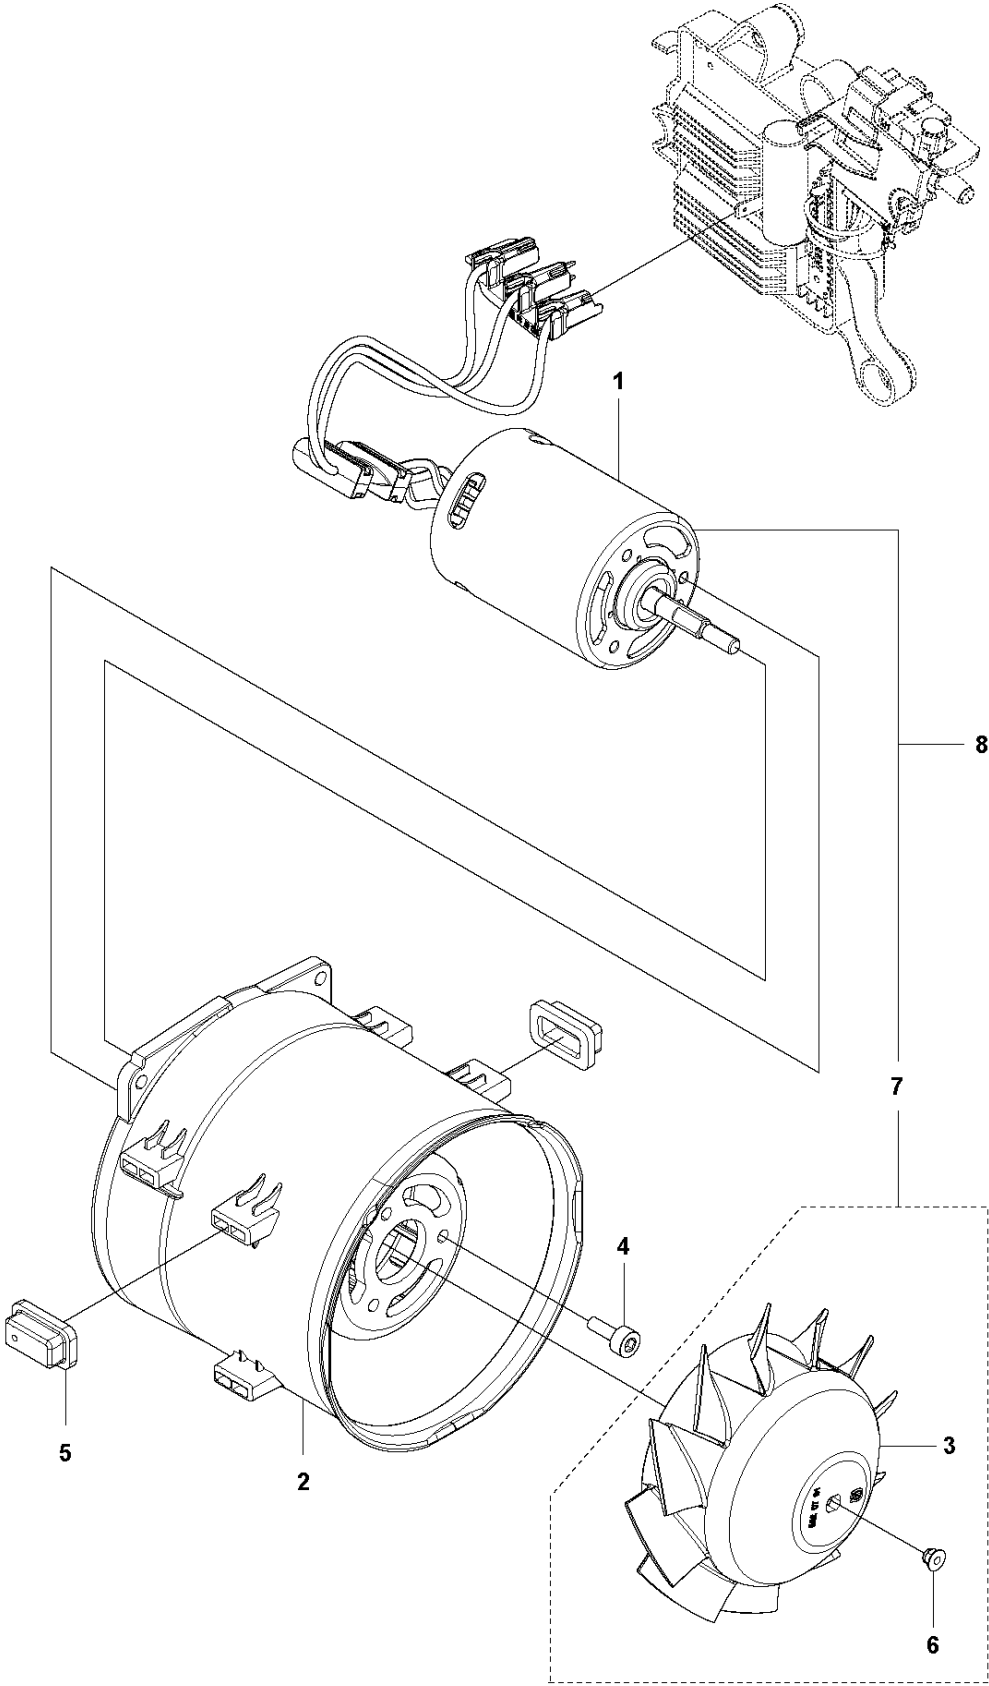

# SPARE PARTS LIST

BLOWERS

320iB, 2016-09

**A** 320iB  
CHASSI

Ref	Part No	Description	Remark	QTY KIT
1	582 59 96-01	NOZZLE		1
2	582 50 16-01	TUBE		1
3	582 48 76-01	CONTROL		1
4	582 37 09-01	PULL ROD	from s/n 20203300581 -	1
4	582 37 09-02	PULL ROD	up to s/n - 20203300580	1
5	582 36 96-01	THROTTLE CONTROL		1
6	584 91 43-01	COVER		1
7	579 21 19-01	SCREW IHSCT		15
8	544 04 20-03	HANDLE INSERT		2
9	584 15 74-02	HOUSING		1
10	576 90 12-01	COVER		1
11	584 15 73-02	HOUSING		1
12	585 48 00-01	SPRING		1
13	577 99 66-01	PUSH BUTTON		1

**B** 320iB  
DECALS

DECALS

320iB, 2016-09

Ref	Part No	Description	Remark	QTY KIT
1	586 83 41-03	DECAL		1
2	586 83 42-03	DECAL		1
3	577 84 43-01	DECAL		1

**C** 320iB  
ELECTRIC SYSTEM

Ref	Part No	Description	Remark	QTY KIT
1	582 57 76-01	CONTROL UNIT		1
2	578 32 69-01	TRIGGER SWITCH		1
3	503 21 28-13	SCREW CCRPANT		3

**D** 320iB  
FAN SYSTEM

Ref	Part No	Description	Remark	QTY	KIT
1	582 31 34-01	MOTOR ASSY		1	8
2	584 15 12-02	STATOR		1	
3	582 07 91-01	ROTOR		1	7, 8
4	503 20 25-12	SCREW IHSCM		3	
5	503 91 10-01	SUSPENSION		6	
6	581 55 12-01	HEXAGON LOCKING NUT		1	7, 8
7	589 58 96-01	ROTOR		1	8
8	589 59 02-01	MOTOR ASSY		1	

<b>Serial number / Date</b>	<b>Remark</b>
From s/n 20203300581 -	Pull rod 582 37 09-01

IPL updates

<b>Page title</b>	<b>Ref. no</b>	<b>New part no</b>	<b>Name</b>	<b>Excl. part no.</b>	<b>Remark</b>
TUBE	4	582 37 09-01	Pull rod	582 37 09-02	Variant -01 to be used from s/n 20203300581 –  Variant -02 to be used up to s/n 20203300580.