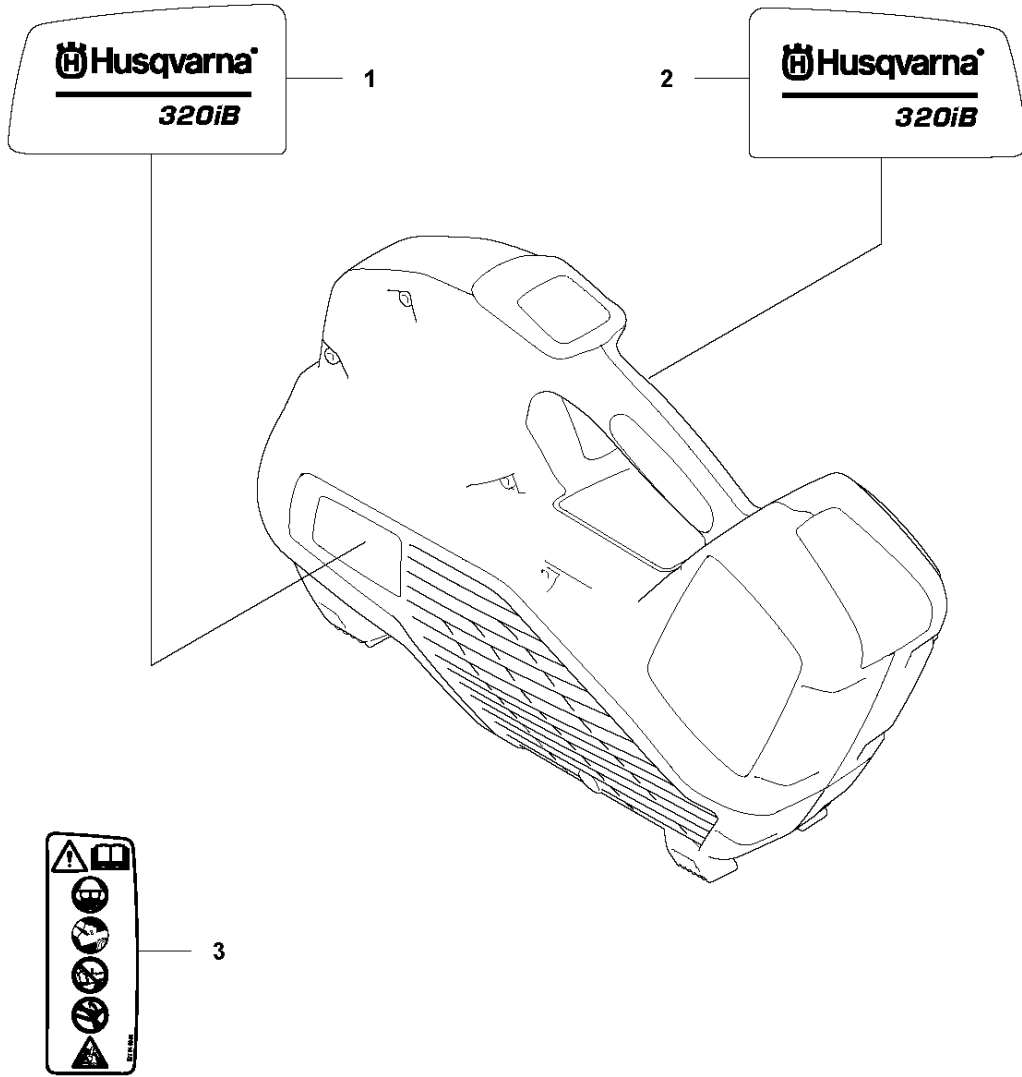

# SPARE PARTS LIST

BLOWERS

320iB, 2016-09

**A** 320iB  
CHASSI

Ref	Part No	Description	Remark	QTY KIT
1	582 59 96-01	NOZZLE		1
2	582 50 16-01	TUBE		1
3	582 48 76-01	CONTROL		1
4	582 37 09-01	PULL ROD	from s/n 20203300581 -	1
4	582 37 09-02	PULL ROD	up to s/n - 20203300580	1
5	582 36 96-01	THROTTLE CONTROL		1
6	584 91 43-01	COVER		1
7	579 21 19-01	SCREW IHSCT		15
8	544 04 20-03	HANDLE INSERT		2
9	584 15 74-02	HOUSING		1
10	576 90 12-01	COVER		1
11	584 15 73-02	HOUSING		1
12	585 48 00-01	SPRING		1
13	577 99 66-01	PUSH BUTTON		1

**B** 320iB  
DECALS

DECALS

320iB, 2016-09

Ref	Part No	Description	Remark	QTY KIT
1	586 83 41-03	DECAL		1
2	586 83 42-03	DECAL		1
3	577 84 43-01	DECAL		1

**C** 320iB  
ELECTRIC SYSTEM

Ref	Part No	Description	Remark	QTY KIT
1	582 57 76-01	CONTROL UNIT		1
2	578 32 69-01	TRIGGER SWITCH		1
3	503 21 28-13	SCREW CCRPANT		3