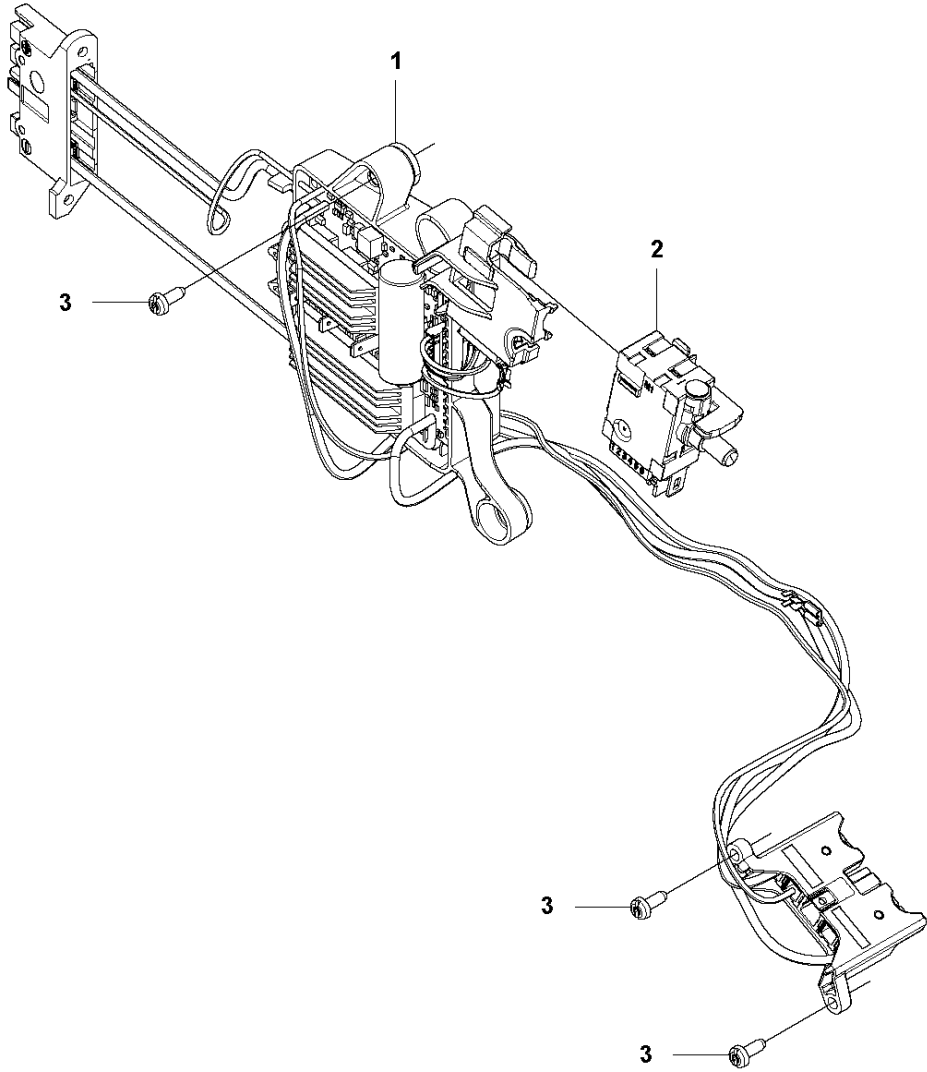

# SPARE PARTS LIST

BLOWERS

320iB, 2016-09

**A** 320iB  
CHASSI

Ref	Part No	Description	Remark	QTY KIT
1	582 59 96-01	NOZZLE		1
2	582 50 16-01	TUBE		1
3	582 48 76-01	CONTROL		1
4	582 37 09-01	PULL ROD	from s/n 20203300581 -	1
4	582 37 09-02	PULL ROD	up to s/n - 20203300580	1
5	582 36 96-01	THROTTLE CONTROL		1
6	584 91 43-01	COVER		1
7	579 21 19-01	SCREW IHSCT		15
8	544 04 20-03	HANDLE INSERT		2
9	584 15 74-02	HOUSING		1
10	576 90 12-01	COVER		1
11	584 15 73-02	HOUSING		1
12	585 48 00-01	SPRING		1
13	577 99 66-01	PUSH BUTTON		1

**B** 320iB  
DECALS

DECALS

320iB, 2016-09

Ref	Part No	Description	Remark	QTY KIT
1	586 83 41-03	DECAL		1
2	586 83 42-03	DECAL		1
3	577 84 43-01	DECAL		1

**C** 320iB  
ELECTRIC SYSTEM

Ref	Part No	Description	Remark	QTY KIT
1	582 57 76-01	CONTROL UNIT		1
2	578 32 69-01	TRIGGER SWITCH		1
3	503 21 28-13	SCREW CCRPANT		3

**D** 320iB  
FAN SYSTEM

Ref	Part No	Description	Remark	QTY	KIT
1	582 31 34-01	MOTOR ASSY		1	8
2	584 15 12-02	STATOR		1	
3	582 07 91-01	ROTOR		1	7, 8
4	503 20 25-12	SCREW IHSCM		3	
5	503 91 10-01	SUSPENSION		6	
6	581 55 12-01	HEXAGON LOCKING NUT		1	7, 8
7	589 58 96-01	ROTOR		1	8
8	589 59 02-01	MOTOR ASSY		1	

<b>Serial number / Date</b>	<b>Remark</b>
From s/n 20203300581 -	Pull rod 582 37 09-01

IPL updates

<b>Page title</b>	<b>Ref. no</b>	<b>New part no</b>	<b>Name</b>	<b>Excl. part no.</b>	<b>Remark</b>
TUBE	4	582 37 09-01	Pull rod	582 37 09-02	Variant -01 to be used from s/n 20203300581 –  Variant -02 to be used up to s/n 20203300580.