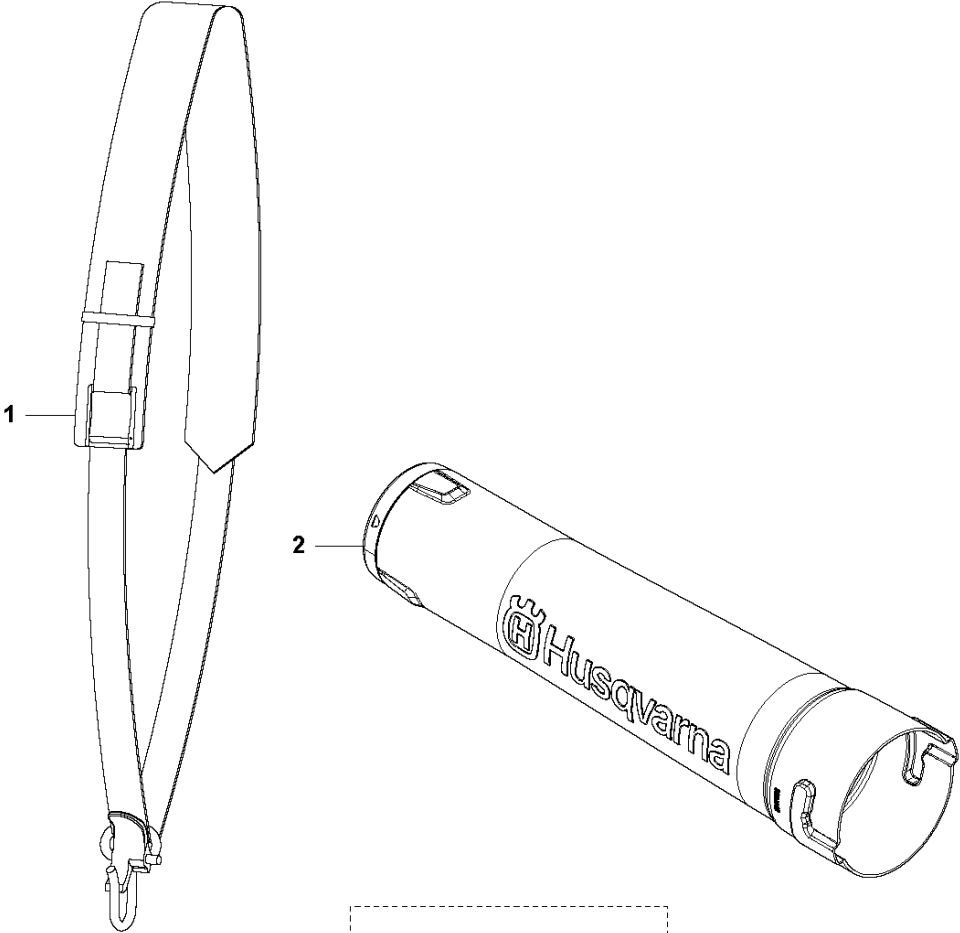

E 320iB
ACCESSORIES

ACCESSORIES

320iB, 2016-09

Ref	Part No	Description	Remark	QTY KIT
1	537 21 62-01	HARNES		1
2	586 10 63-02	TUBE ASSY		1
3	588 00 97-01	KIT		1
4	579 79 75-01	NOZZLE		1