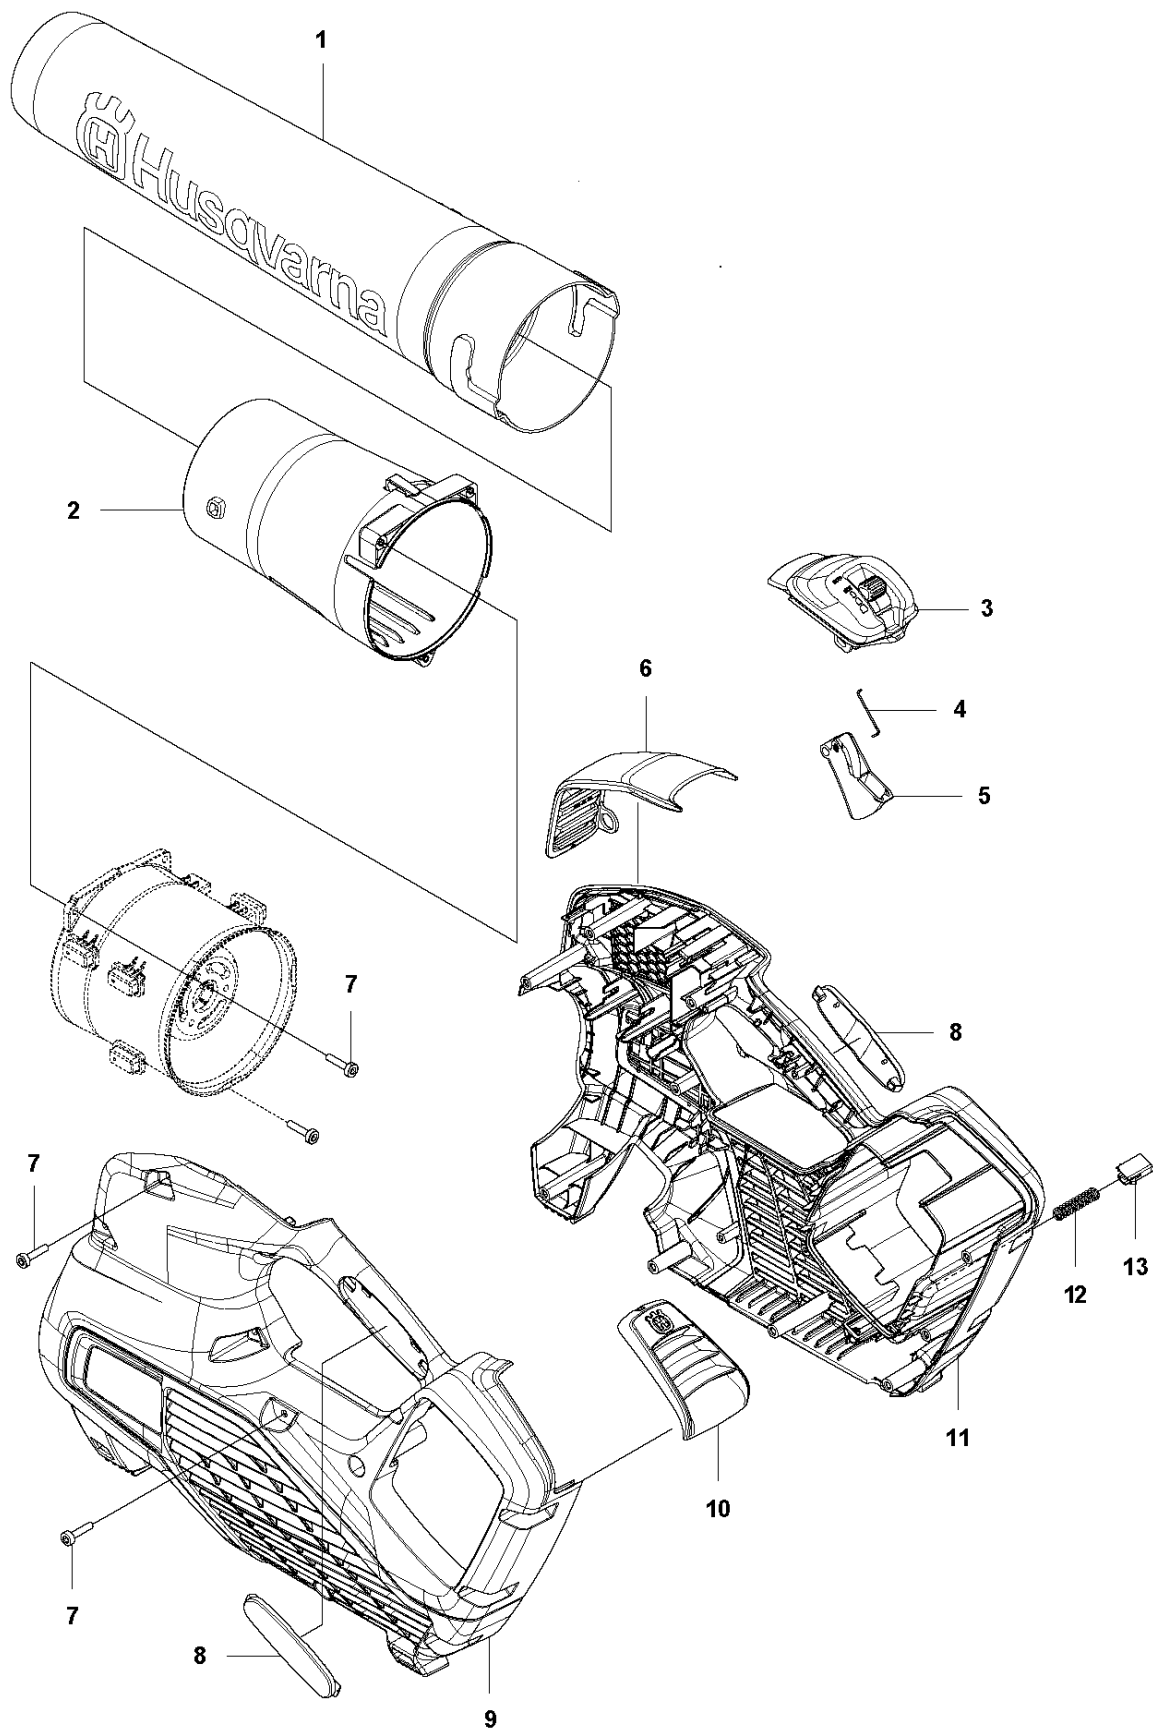

# SPARE PARTS LIST

BLOWERS

320iB, 2016-09

**A** 320iB  
CHASSI

Ref	Part No	Description	Remark	QTY KIT
1	582 59 96-01	NOZZLE		1
2	582 50 16-01	TUBE		1
3	582 48 76-01	CONTROL		1
4	582 37 09-01	PULL ROD	from s/n 20203300581 -	1
4	582 37 09-02	PULL ROD	up to s/n - 20203300580	1
5	582 36 96-01	THROTTLE CONTROL		1
6	584 91 43-01	COVER		1
7	579 21 19-01	SCREW IHSCT		15
8	544 04 20-03	HANDLE INSERT		2
9	584 15 74-02	HOUSING		1
10	576 90 12-01	COVER		1
11	584 15 73-02	HOUSING		1
12	585 48 00-01	SPRING		1
13	577 99 66-01	PUSH BUTTON		1

**B** 320iB  
DECALS

DECALS

320iB, 2016-09

Ref	Part No	Description	Remark	QTY KIT
1	586 83 41-03	DECAL		1
2	586 83 42-03	DECAL		1
3	577 84 43-01	DECAL		1

**C** 320iB  
ELECTRIC SYSTEM

Ref	Part No	Description	Remark	QTY KIT
1	582 57 76-01	CONTROL UNIT		1
2	578 32 69-01	TRIGGER SWITCH		1
3	503 21 28-13	SCREW CCRPANT		3

**D** 320iB  
FAN SYSTEM

Ref	Part No	Description	Remark	QTY	KIT
1	582 31 34-01	MOTOR ASSY		1	8
2	584 15 12-02	STATOR		1	
3	582 07 91-01	ROTOR		1	7, 8
4	503 20 25-12	SCREW IHSCM		3	
5	503 91 10-01	SUSPENSION		6	
6	581 55 12-01	HEXAGON LOCKING NUT		1	7, 8
7	589 58 96-01	ROTOR		1	8
8	589 59 02-01	MOTOR ASSY		1	

<b>Serial number / Date</b>	<b>Remark</b>
From s/n 20203300581 -	Pull rod 582 37 09-01

IPL updates

<b>Page title</b>	<b>Ref. no</b>	<b>New part no</b>	<b>Name</b>	<b>Excl. part no.</b>	<b>Remark</b>
TUBE	4	582 37 09-01	Pull rod	582 37 09-02	Variant -01 to be used from s/n 20203300581 –  Variant -02 to be used up to s/n 20203300580.