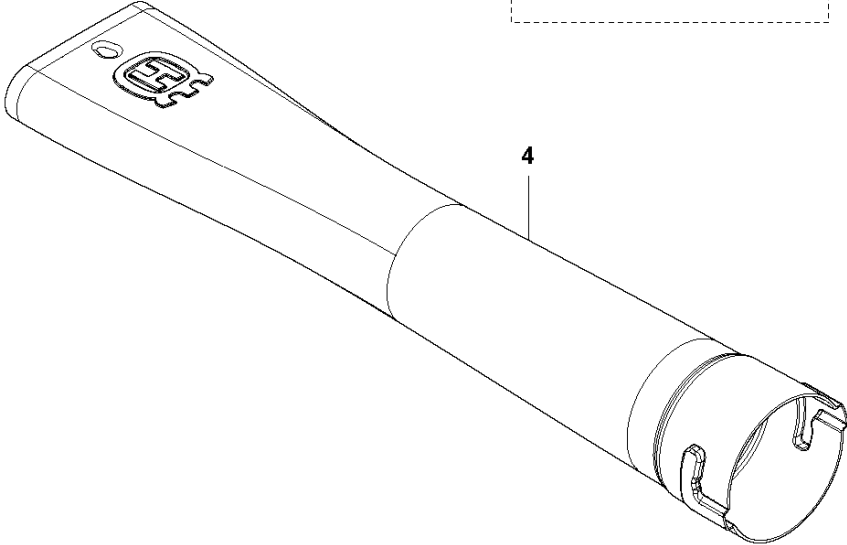

E 320iB
ACCESSORIES

ACCESSORIES

320iB, 2016-09

Ref	Part No	Description	Remark	QTY KIT
1	537 21 62-01	HARNES		1
2	586 10 63-02	TUBE ASSY		1
3	588 00 97-01	KIT		1
4	579 79 75-01	NOZZLE		1