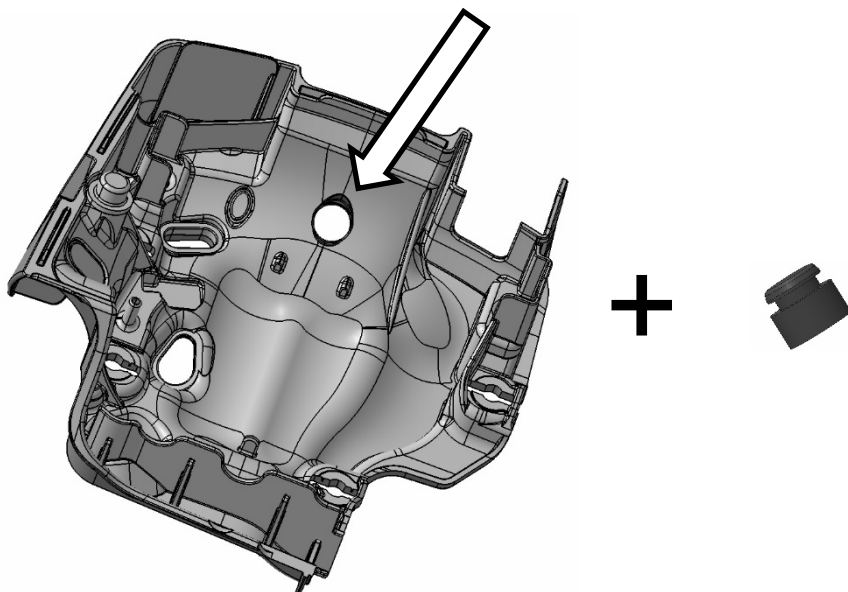

# Illustrated Parts List - IPL Update

Product Name(s)

**H565**

Description of change

1. We have a new Carburettor area base, kit 534 11 41-01, for improved durability. The kit consist of new Carburettor area base and Support 501 51 54-01.
2. We have implemented a new reinforced Oil Pump Assy, 589 02 84-03. New Oil pump has a **Natural** sealing plug.

Comments

Fully interchangeable.

Introduced from

Serial number / Date	Remark
s/n 20211601273	Valid for Carburettor area base kit 534 11 41-01.
s/n 20211800874	Valid for Oil pump 589 02 84-03.

IPL updates

Page Title	Ref .no	New part no	Name	Excl. part no.	Remark
Clutch & Oil pump	9	589 02 84-03	Oil pump assy	589 02 84-01	
	10	590 11 97-03	Pump piston, kit	590 11 97-01	
Crankcase	18	534 11 41-01	Carburettor area base, kit	582 17 93-01	
	35	501 51 54-01	Support		<b>Existing spare part</b>

## 1. Carburettor area base, kit

534 11 41-01